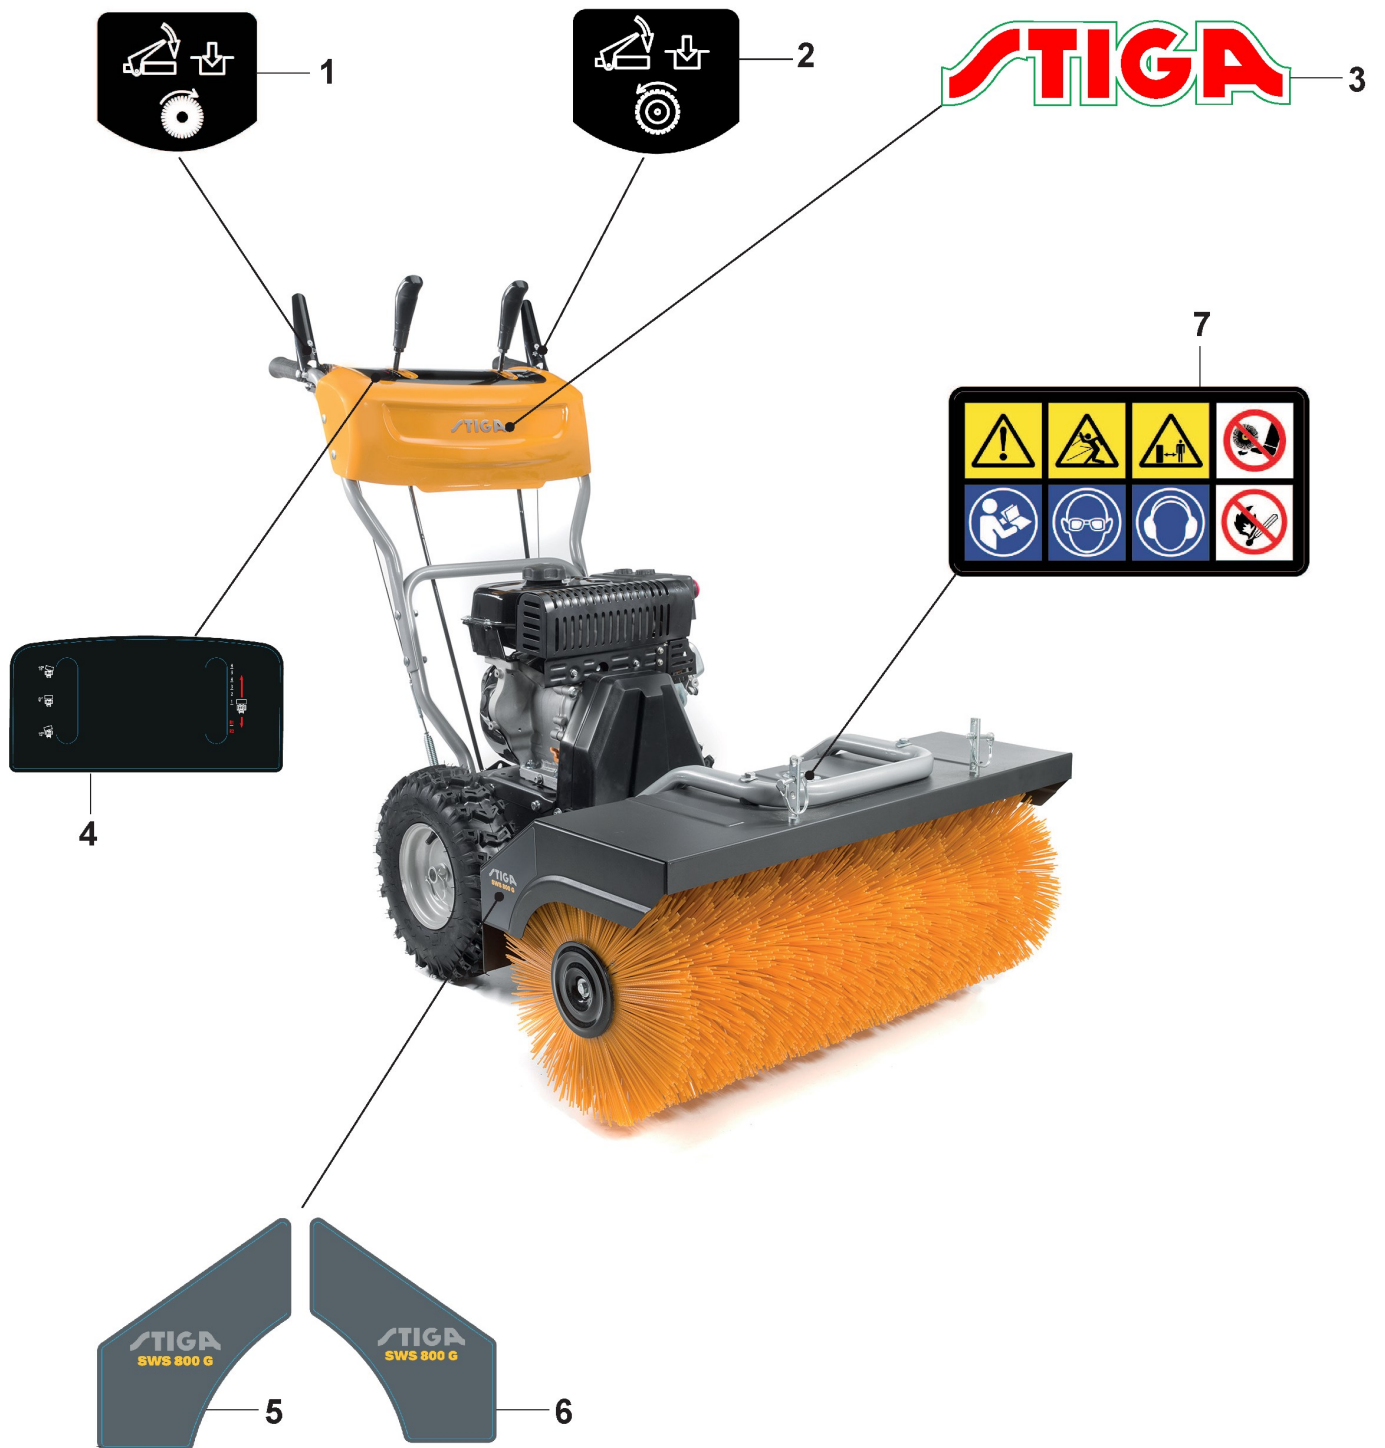

Handle

Ref.nr.	Antal	Komponentkode	Beskrivelse	Noter	From	Op til
1	2	9997-1025-16	Screw			
2	2	112794900/0	Screw			
3	1	118820760/0	Lower handle			
4	4	112819105/0	Screw			
5	8	122671651/0	Washer			
6	8	112155000/0	Nut			
7	1	118820761/0	Left Handle, Upper Part			
8	6	112819100/0	Screw			
9	4	112727794/0	Screw			
10	1	118820762/0	Left Support			
11	2	118820209/0	Screw			
12	2	118820763/0	Washer			
13	2	112292102/0	Nut			
14	1	118820764/0	Left Lever			
15	2	118820198/0	Handle			
16	4	118820348/0	Pin			
17	2	112691700/0	Screw			
18	1	118820765/0	Angle handle			
19	2	112295200/0	Nut			
20	2	118820615/0	Gear Handle			
21	2	1811-3066-01	Spring			
22	1	118820205/0	Support			
23	2	112000930/0	Benzing Ring			
24	1	1811-3067-01	Spring			
25	2	118820406/0	Wire			
26	1	118820766/0	Panel			
27	1	118820767/0	Hexagon axis			
28	1	1811-3080-01	Cotter Pin			
29	1	112521350/0	Washer			
30	1	118820203/0	Support			
31	1	118820768/0	Gear Lever			
32	1	118820769/0	Lever			
33	1	118820770/0	Right Lever			
34	1	118820771/0	Right Support			
35	1	118820772/0	Right Handle, Upper Part			
36	4	112585100/0	Washer			
37	4	112521360/0	Washer