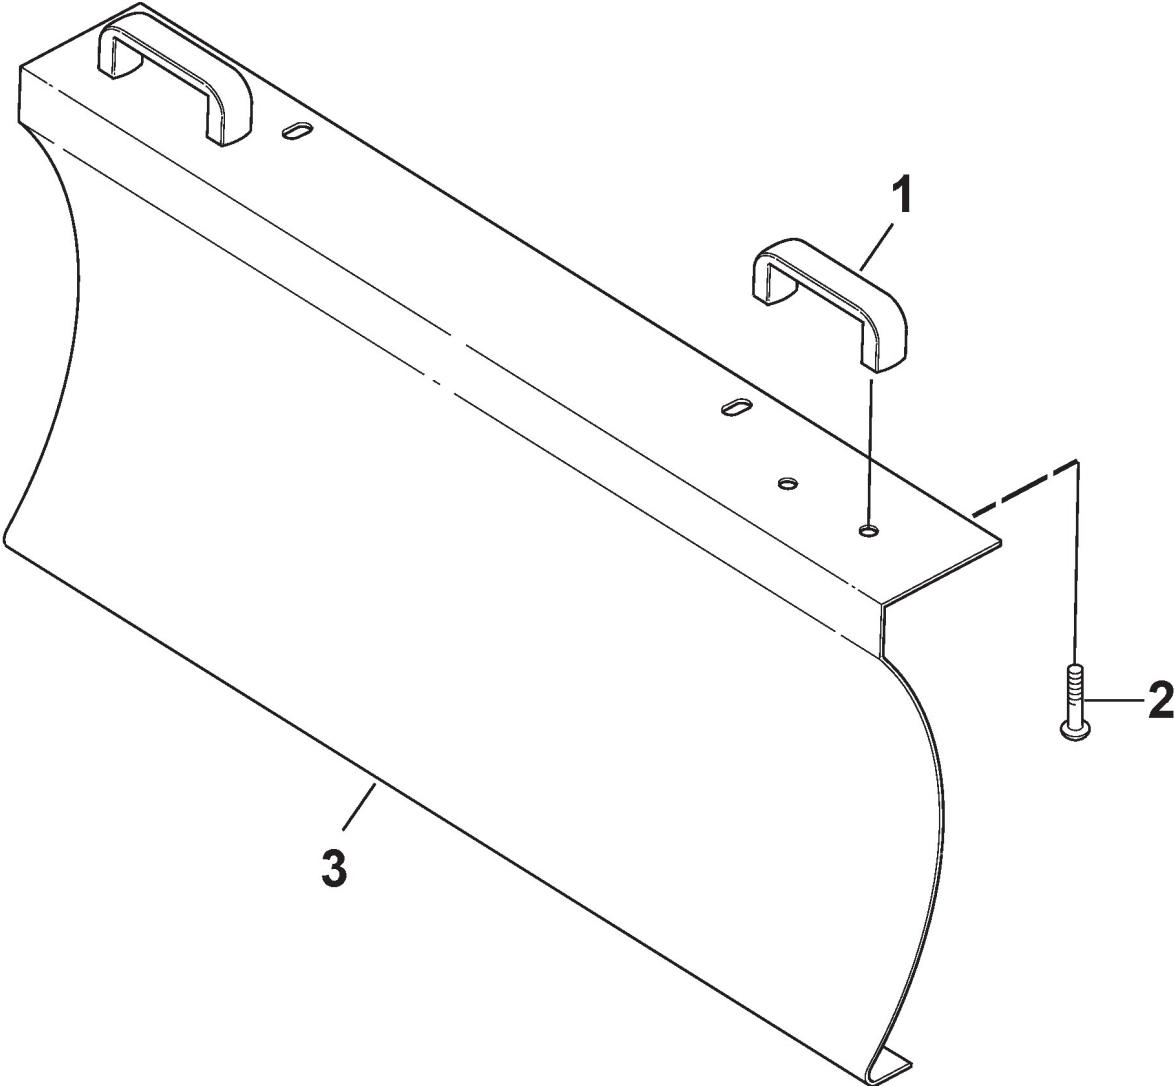

Collecting Box

Ref.nr.	Antal	Komponentkode	Beskrivelse	Noter	From	Op til
1	2	118820418/0	Hanlde			
2	1	118820437/0	Plate			
3	1	118820438/0	Plate			
4	4	112800815/0	Screw			
5	4	112728099/1	Screw			
6	4	112154210/0	Nut			
7	1	118820439/0	Collecting Box Welded			
8	8	118820030/0	Nut			
9	2	118820417/0	Wheel