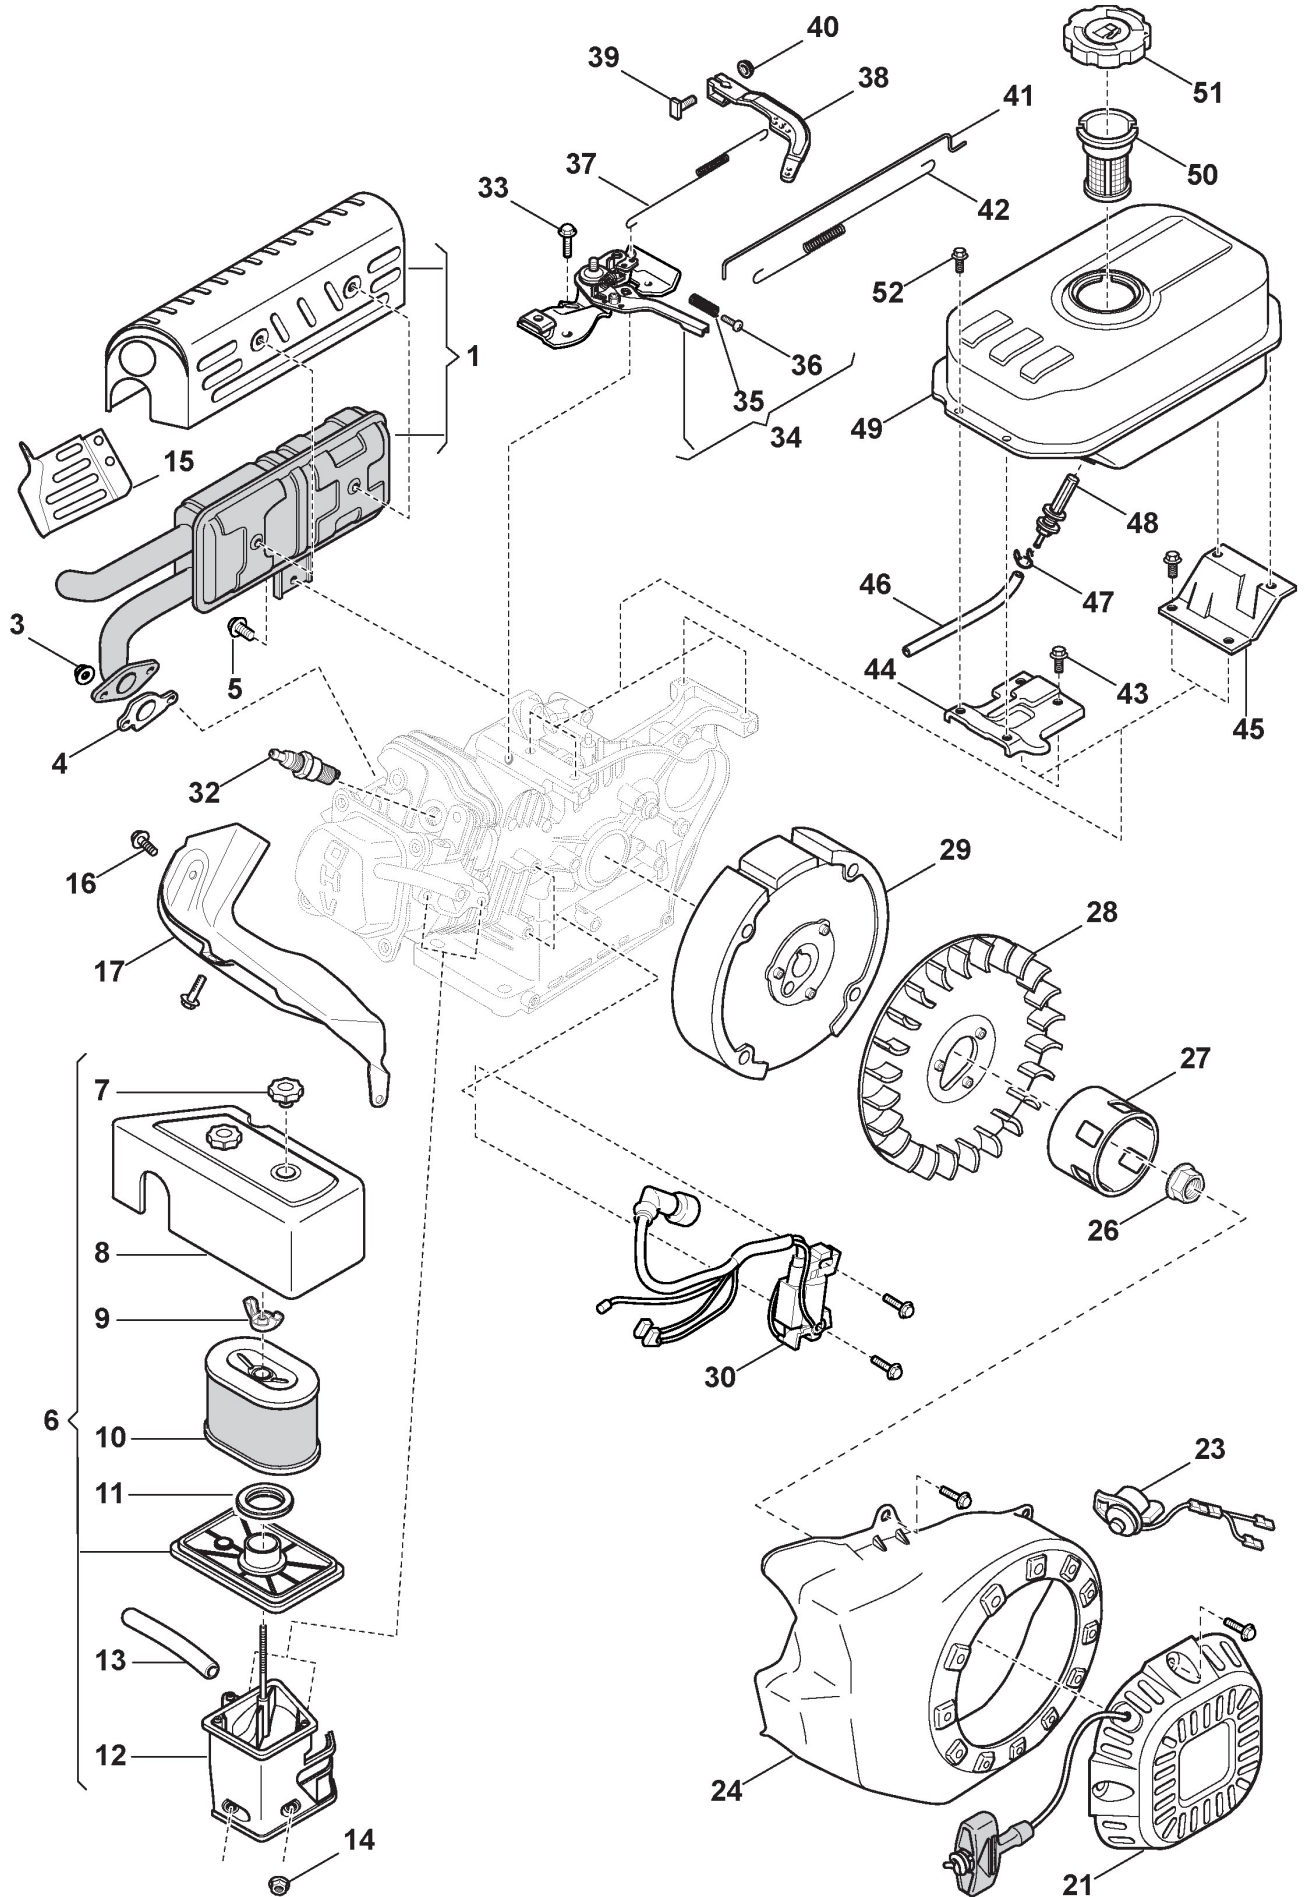

Engine - Starter Assy, Tank

Ref.nr.	Antal	Komponentkode	Beskrivelse	Noter	From	Op til
1	1	118551189/0	Muffler			
3	2	112154210/0	Nut			
4	1	118551190/0	Gasket, Muffler			
5	1	112793102/0	Screw			
6	1	118551185/0	Air Cleaner Assy			
7	1	118551192/0	Knob			
8	1	118551186/0	Air Cleaner Cover			
9	1	112373600/0	Wing Nut			
10	1	118551187/0	Air Filter			
11	1	118551202/0	Gasket			
12	1	118551188/0	Air Cleaner Base			
13	1	118550456/0	Breather Fule Pipe			
14	2	118550806/0	Nut			
15	1	118551191/0	Muffler Protection			
16	2	118550861/0	Screw			
17	1	118551170/0	Guard			
21	1	118551193/0	Starter Assy			
23	1	118551196/0	Stop Switch			
24	1	118551171/0	Cover			
26	1	118550336/0	Nut			
27	1	118551194/0	Starter Cup			
28	1	118551169/0	Starter Cup			
29	1	118550489/0	Flywheel Ass.Y			
30	1	118551195/0	Elettronic Coil			
32	1	9400-0244-00	Spark Plug			
33	2	118550869/0	Screw			
34	1	118551181/0	Remote Control Assy			
35	1	118550810/0	Spring			
36	1	118550811/0	Screw			
37	1	118551179/0	Spring			
38	1	118550807/0	Arm Governor			
39	1	118550805/0	Screw			
40	1	118550806/0	Nut			
41	1	118551178/0	Governor Link			
42	1	118551180/0	Spring			
43	4	112791500/0	Screw			
44	1	118551183/0	Tank Support			
45	1	118551182/0	Tank Support			
46	1	118550504/0	Fuel Pipe			
47	2	118550872/0	Pipe Clip			
48	1	118550500/0	Fuel Tank Hose Connection			
49	1	118550501/0	Fuel Tank			
50	1	118551176/0	Fuel Filter			
51	1	118551177/0	Fuel Cap			
52	4	112790781/0	Screw