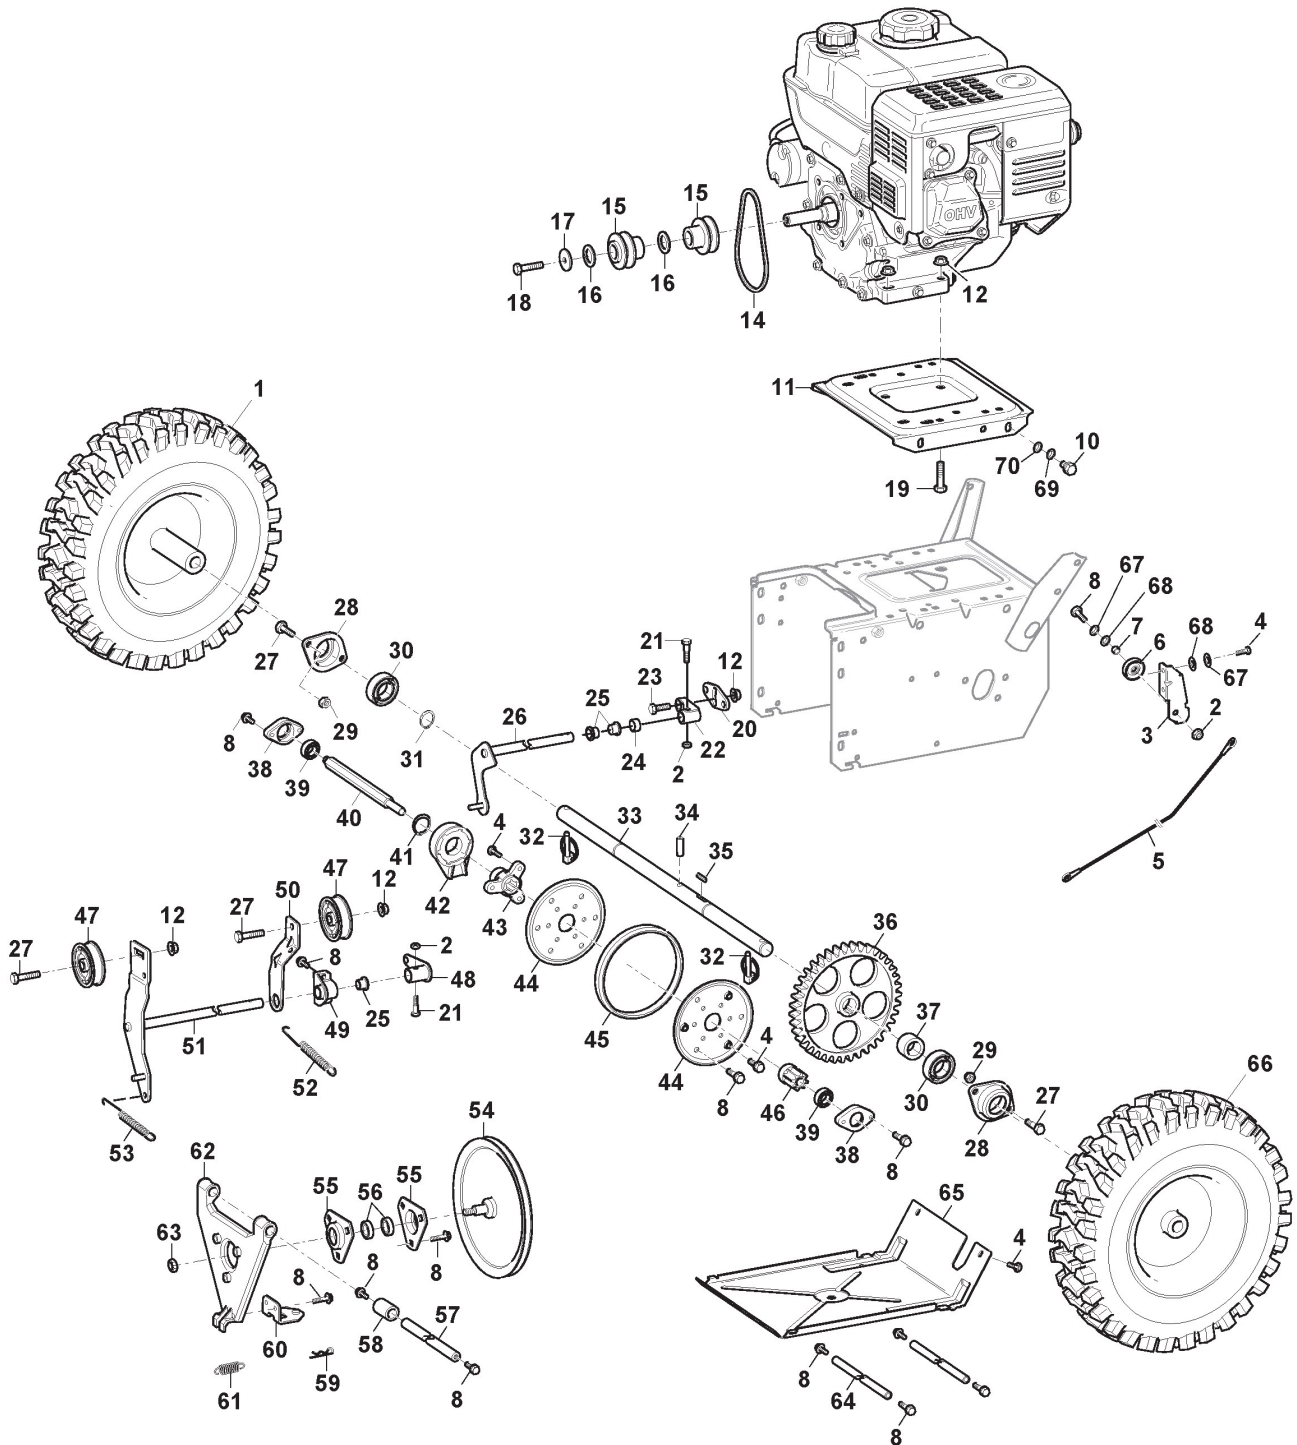

Transmission

Ref.nr.	Antal	Komponentkode	Beskrivelse	Noter	From	Op til
51	1	118820226/0	Tension Assy			
52	1	1811-3118-01	Spring			
53	1	118820343/0	Brake Spring			
54	1	118820339/0	Pulley			
55	2	1811-3116-01	Bearing Housing			
56	2	118820340/0	Ball Bearing			
57	1	1811-3125-01	Strut			
58	2	1811-3061-01	Spacer bush			
59	1	118820348/0	Pin			
60	1	118820227/0	Connector Assy			
61	1	118820349/0	Spring			
62	1	118820229/0	Plate			
63	1	112156603/0	Nut			
64	2	118820295/0	Strut			
65	1	118820230/0	Bottom Plate			
66	1	118820211/0	Tyre	Wheel Assy (Tyre & Rim)		
67	31	112521330/0	Washer			
68	31	112582100/0	Grower			
69	4	112521350/0	Washer			
70	4	112583500/0	Grower