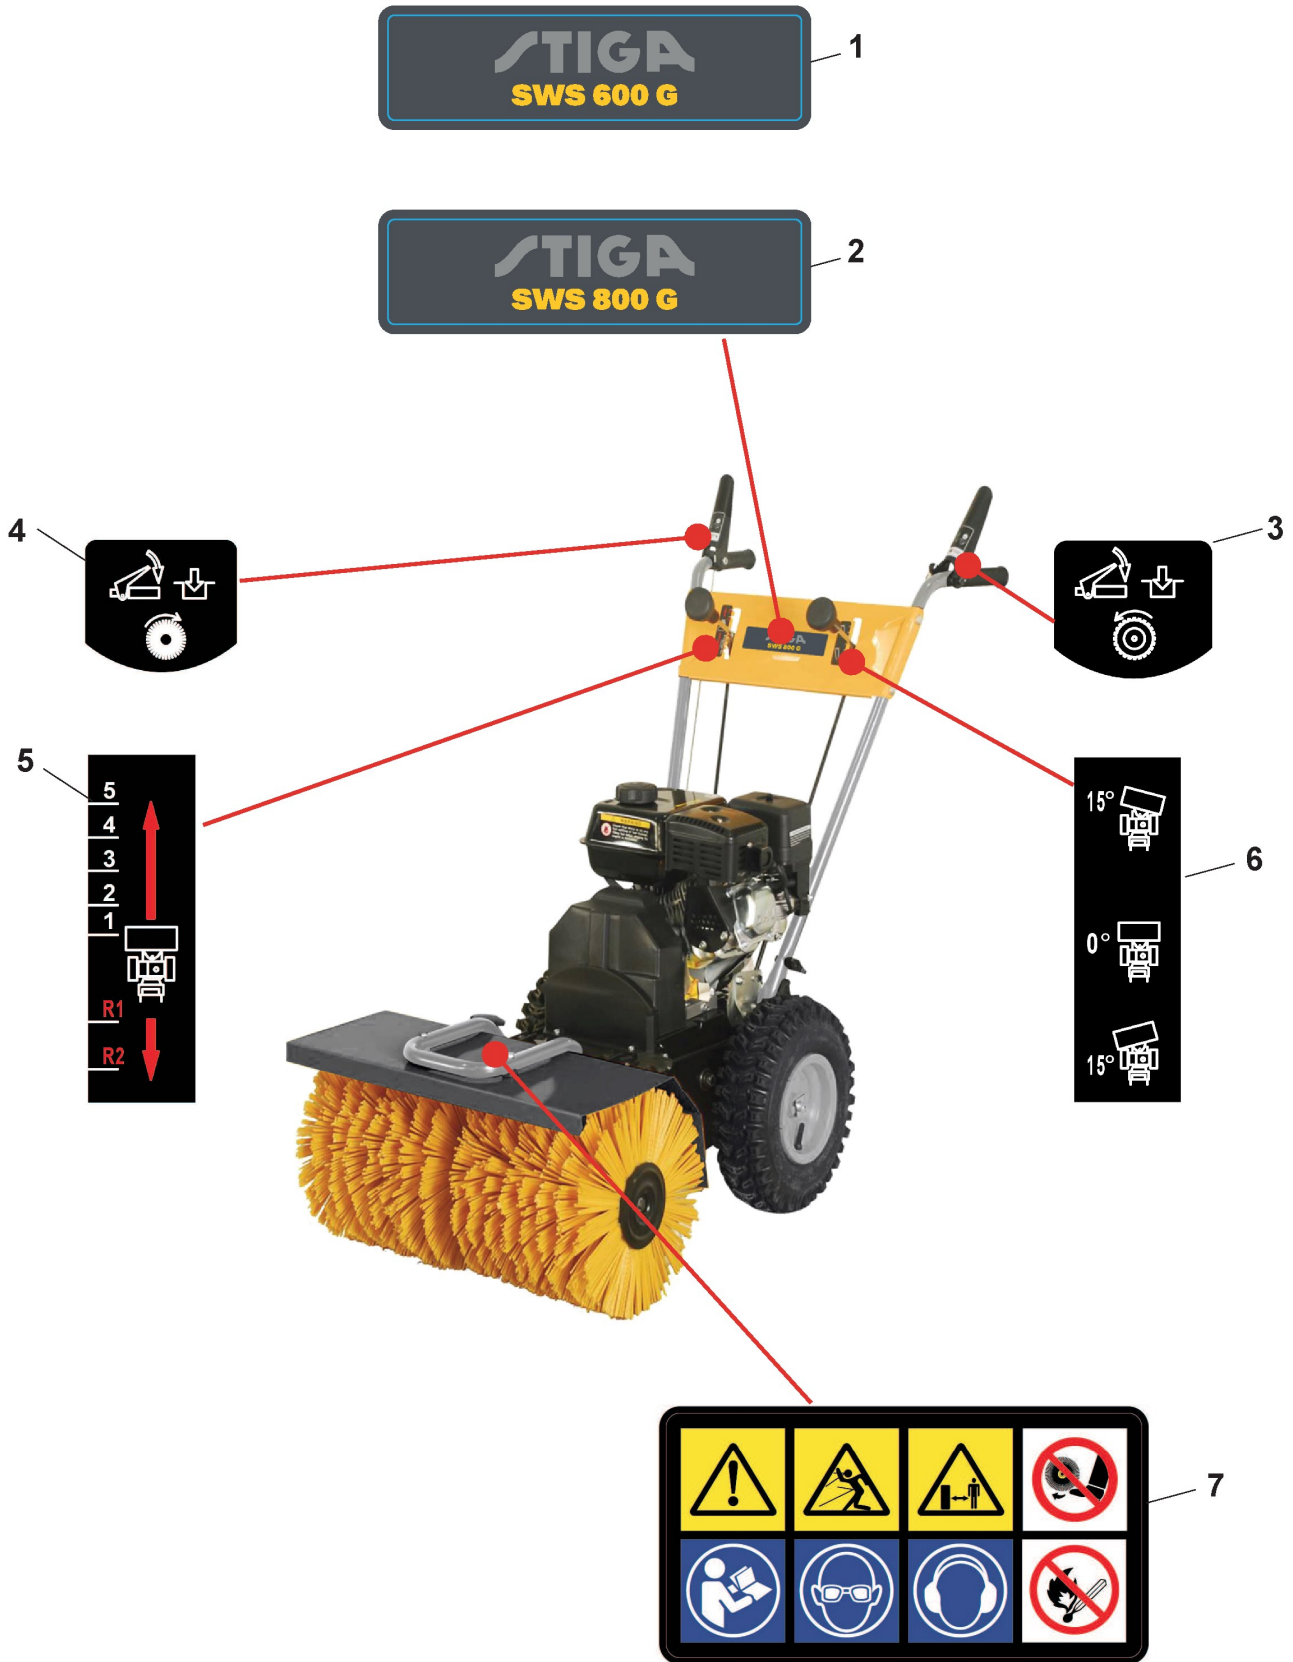

Labels

Ref.nr.	Antal	Komponentkode	Beskrivelse	Noter	From	Op til
1	1	114369263/0	Label			
2	1	114369264/0	Label			
3	1	114369269/0	Label			
4	1	114369266/0	Label			
5	1	114369268/0	Label			
6	1	114369267/0	Label			
7	1	114369265/0	Label