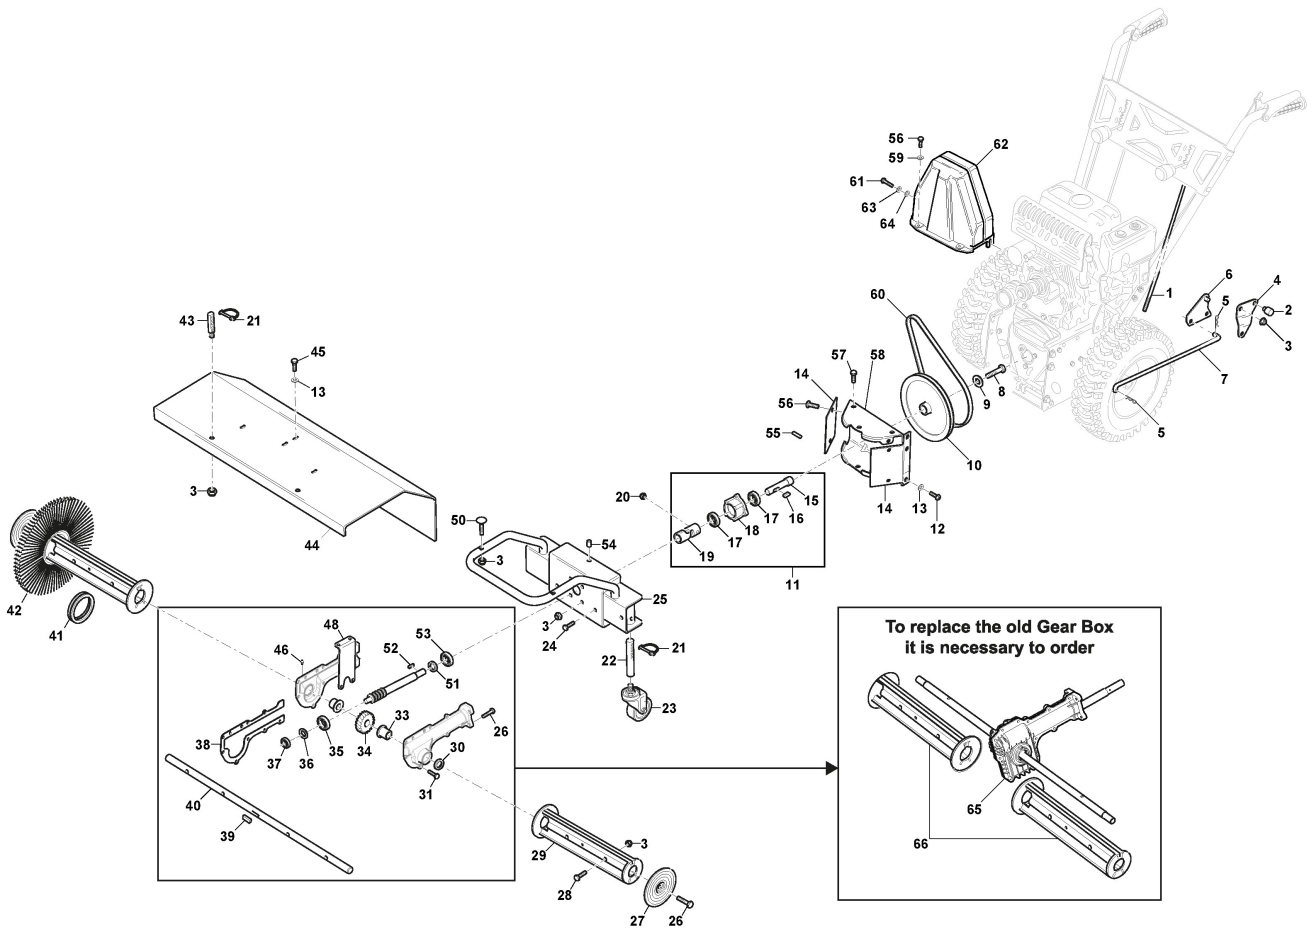

Body

Ref.nr.	Antal	Komponentkode	Beskrivelse	Noter	From	Op til
1	1	118820430/0	Direction Rod			
2	1	118820368/0	Pin			
3	17	112154210/0	Nut			
4	1	118820369/0	Welded Direction Plate			
5	3	1811-3080-01	Cotter Pin			
6	1	118820370/0	Fixing Plate			
7	1	118820371/0	Rotating Rod			
8	1	112793301/0	Screw			
9	1	112523060/0	Washer			
10	1	118820253/0	Pulley			
11	1	118821090/0	Short Shaft Assy			
12	6	112792611/0	Screw			
13	8	9699-0090-02	Washer			
14	2	118820373/0	Plate			
15	1	118820374/0	Short Shaft			
16	1	118820375/0	Key			
17	2	118820376/0	Ball Bearing			
18	1	118820377/0	Bearing Housing			
19	1	118820378/0	Gimbal			
20	2	112154510/0	Nut			
21	4	118820379/0	Cap			
22	2	118820380/0	Shaft			
23	2	118820381/0	Wheel			
24	7	112792611/0	Screw			
25	1	118820382/0	Fixing Plate			
26	4	118821136/0	Screw			
27	2	118820383/0	Plate			
28	4	112691100/0	Screw			
29	1	118820384/0	Fixing Plate			
30	2	1811-3143-01	Sealing			
31	7	112791400/0	Screw			
33	2	118820241/0	Sleeve			
34	1	118820386/0	Worm Gear			
35	1	118820387/0	Ball Bearing			
36	1	112521370/0	Washer			
37	1	118820388/0	Ball Bearing			
38	1	118820389/0	Gasket			
39	1	1811-3144-01	Key			
40	1	118820390/0	Shaft			
41	24	118820391/0	Brush Pad			
42	26	118820392/0	Straight Brush			
43	2	118820393/0	Connector			
44	1	118820431/0	Brush Cover			
45	1	112793301/0	Screw			
46	1	118820395/0	Grease Cup			
48	1	118820397/0	Support			
50	2	112819121/0	Screw			
51	1	118820399/0	Sealing Wheel