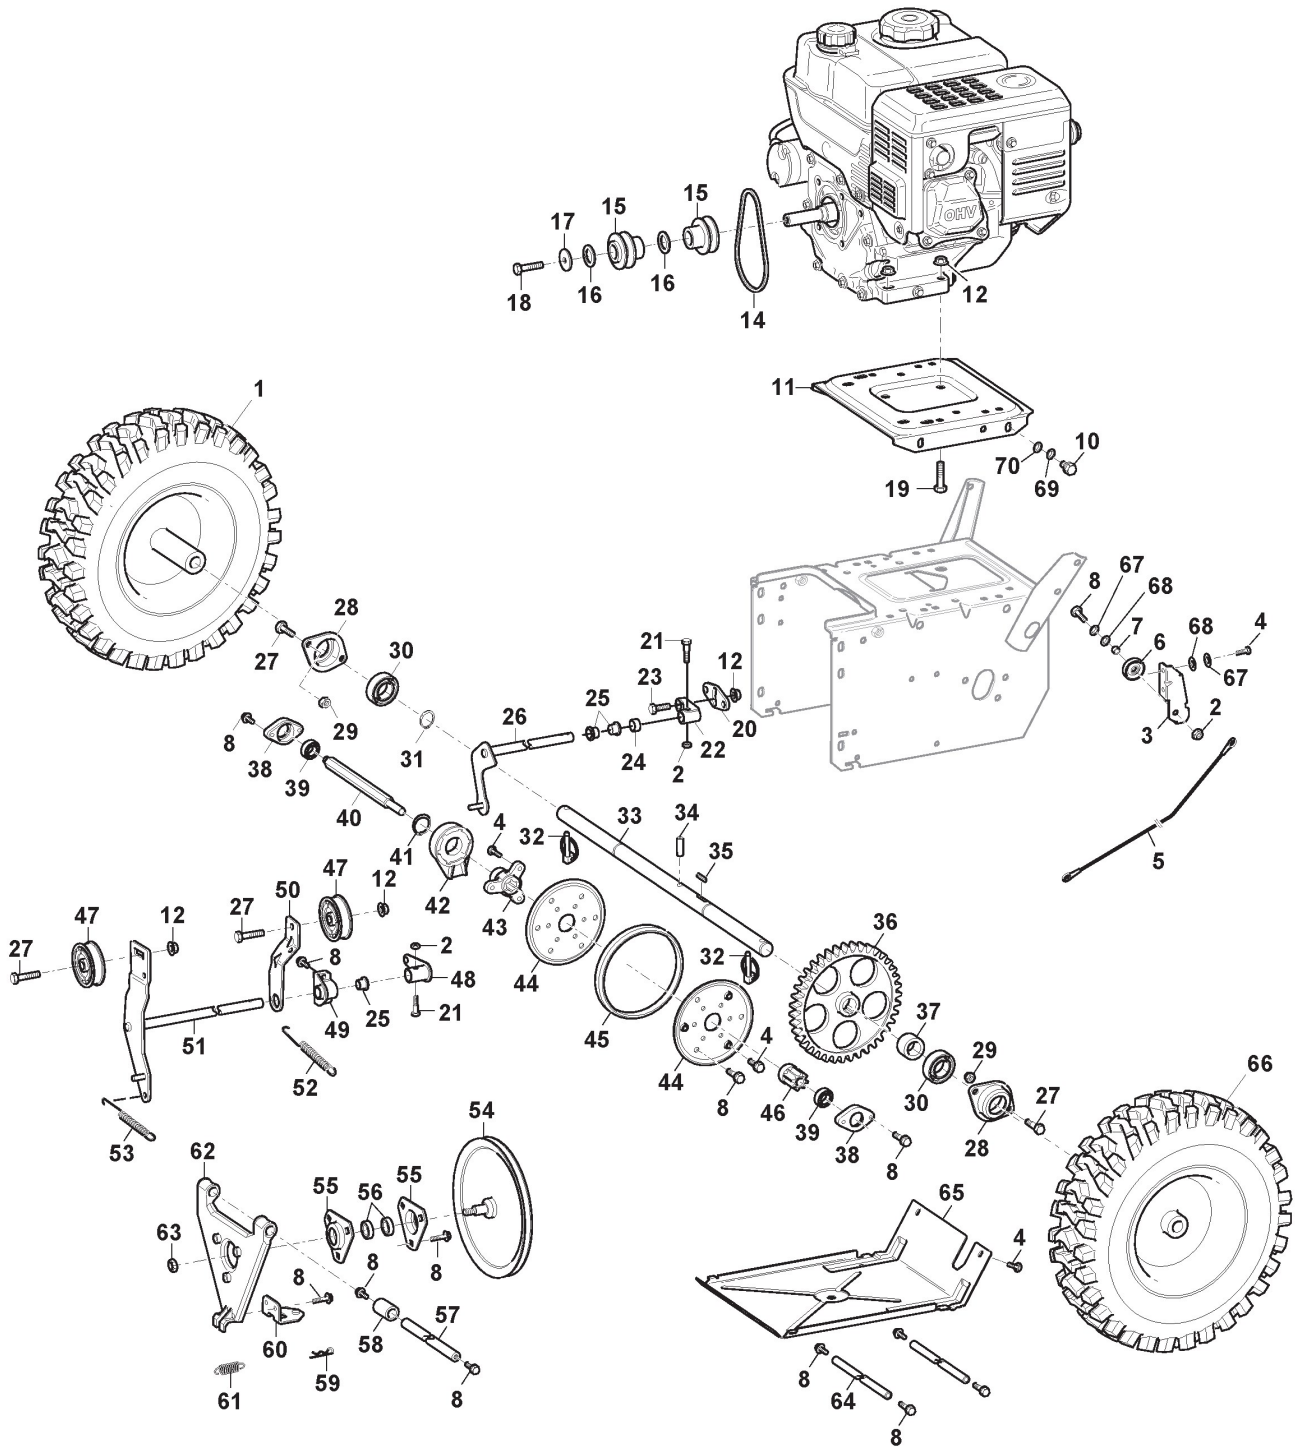

Transmission

Ref.nr.	Antal	Komponentkode	Beskrivelse	Noter	From	Op til
1	1	118820580/0	Tyre	Wheel Assy (Tyre & Rim)		
2	3	112154510/0	Nut			
3	1	118820094/0	Pulley Seat			
4	10	112790781/0	Screw			
5	1	118820299/0	Wire			
6	1	118820300/0	Pulley			
7	1	118820298/0	Sleeve			
8	21	112791200/1	Screw			
10	4	112792611/0	Screw			
11	1	118820149/0	Engine Plate - Grey			
12	7	112154210/0	Nut			
14	1	118820303/0	Belt			
15	2	118820756/0	Drive pulley			
16	2	118820262/0	Gears connector			
17	1	9699-0109-02	Washer			
18	1	112793312/0	Screw			
19	4	112691100/0	Screw			
20	1	118820263/0	Gear Adjuster			
21	2	112674550/0	Screw			
22	1	118820264/0	Gears connector			
23	1	9997-0820-16	Screw			
24	1	118820265/0	Cushion			
25	3	1811-3113-01	Plastic bushing			
26	1	118820308/0	Strut			
27	6	112793701/0	Screw			
28	2	118820266/0	Shaft seat			
29	4	112155000/0	Nut			
30	2	118820157/0	Ball Bearing			
31	1	112609260/0	Seeger			
32	2	118820379/0	Cap			
33	1	118820124/0	Driving Shaft			
34	1	118820126/0	Pin	6x30		
35	1	118820125/0	Key	6x6x22		
36	1	118820222/0	Gear			
37	1	118820122/0	Sleeve			
38	2	118820223/0	Inner Shaft Seat			
39	2	118820152/0	Ball Bearing			
40	1	118820224/0	Hexagon Shaft			
41	1	112609800/0	Seeger			
42	1	118820312/0	Shift bearing			
43	1	118820314/0	Bracket			
44	2	118820110/0	Inner Ring			
45	1	118820317/0	Rubber			
46	1	118820225/0	Gear			
47	2	1811-3064-01	Tension pulley			
48	1	118820334/0	Tensioner			
49	1	118820336/0	Fixing Block			
50	1	118820337/0	Tensioner