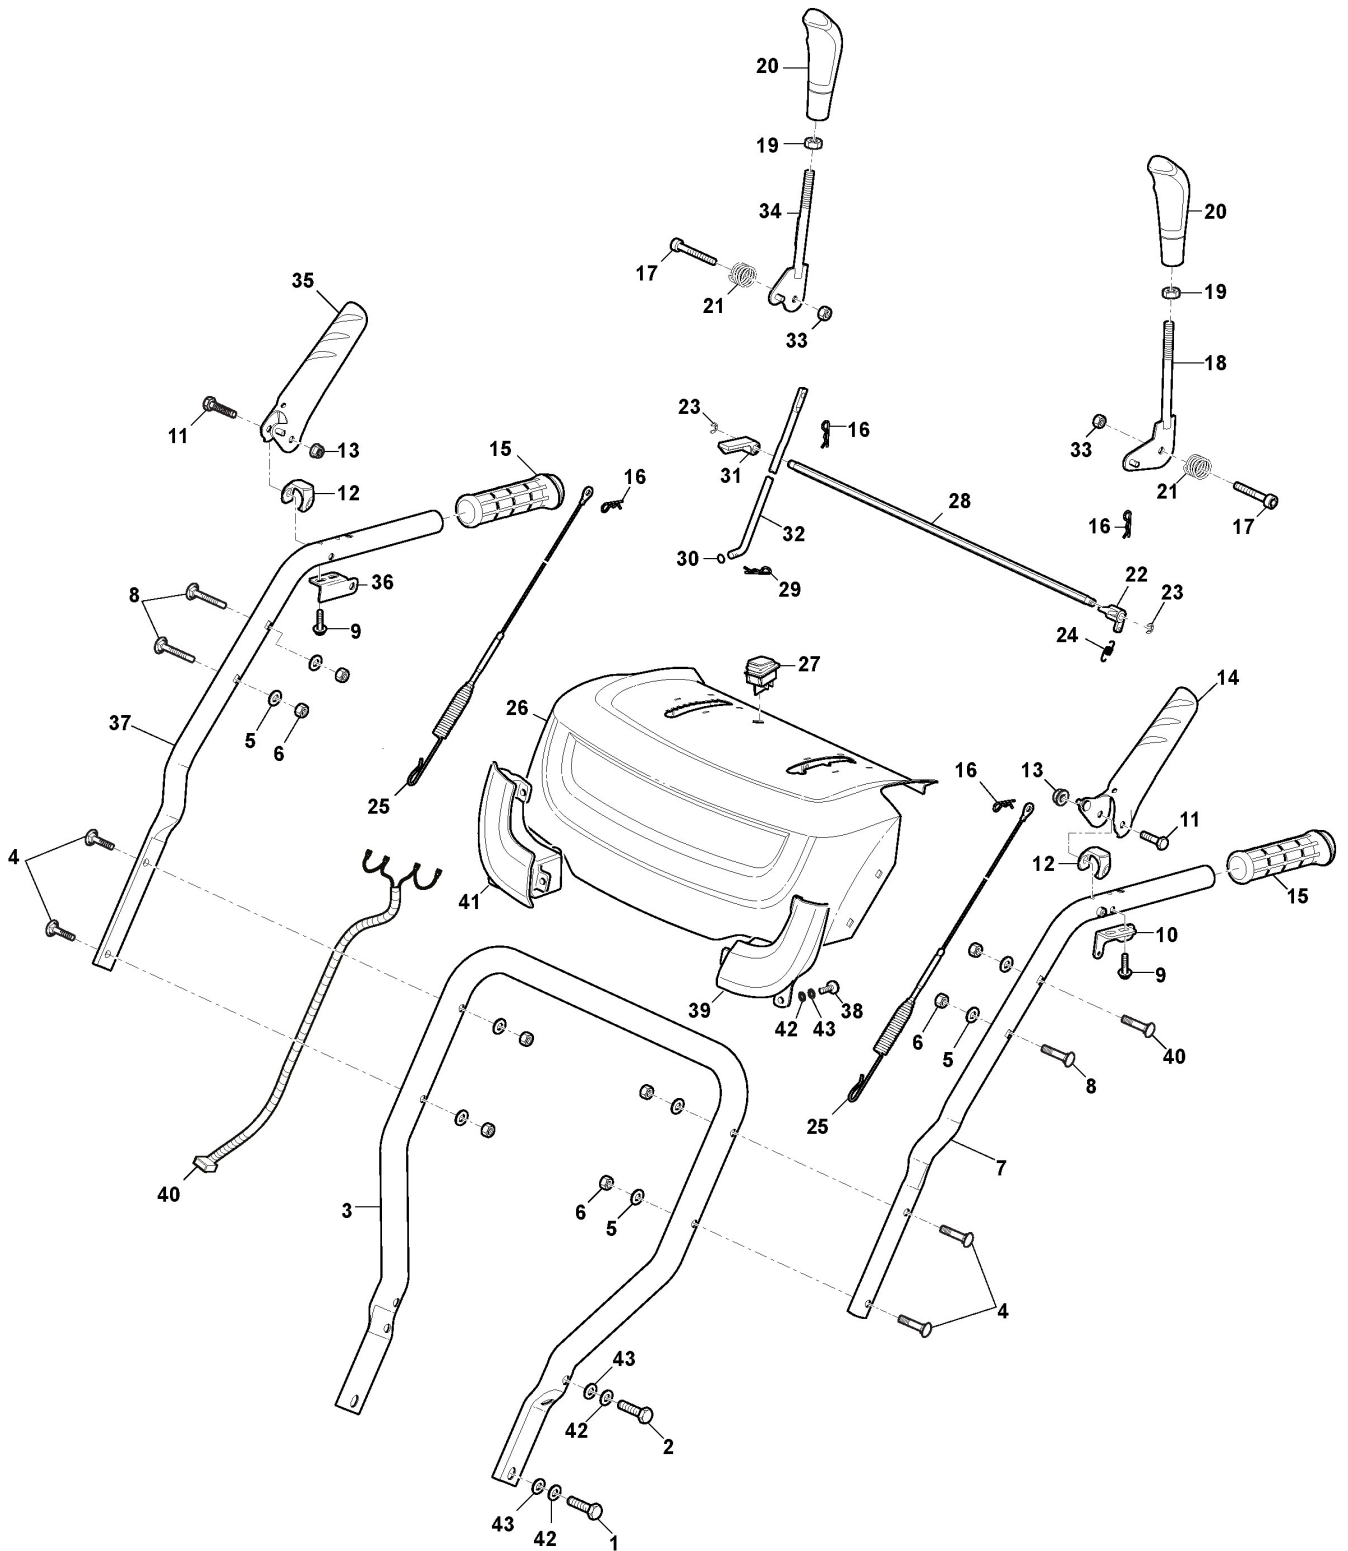

Handle

Ref.nr.	Antal	Komponentkode	Beskrivelse	Noter	From	Op til
1	2	9997-1025-16	Screw			
2	2	112794900/0	Screw			
3	1	118820760/0	Lower handle			
4	4	112819105/0	Screw			
5	8	122671651/0	Washer			
6	8	112155000/0	Nut			
7	1	118820761/0	Left Handle, Upper Part			
8	6	112819100/0	Screw			
9	4	112727794/0	Screw			
10	1	118820762/0	Left Support			
11	2	118820209/0	Screw			
12	2	118820763/0	Washer			
13	2	112292102/0	Nut			
14	1	118820764/0	Left Lever			
15	2	118820198/0	Handle			
16	4	118820348/0	Pin	1.5X25		
17	2	112691700/0	Screw			
18	1	118820765/0	Angle handle			
19	2	112295200/0	Nut			
20	2	118820615/0	Gear Handle			
21	2	118821374/0	Spring			
22	1	118820205/0	Support			
23	2	112000930/0	Benzing Ring			
24	1	118821124/0	Spring			
25	2	118820406/0	Wire			
26	1	118821125/0	Panel			
27	1	118820617/0	Switch			
28	1	118820767/0	Hexagon axis			
29	1	1811-3080-01	Cotter Pin			
30	1	112521350/0	Washer			
31	1	118820203/0	Support			
32	1	118820768/0	Gear Lever			
33	1	112292102/0	Nut			
34	1	118820769/0	Lever			
35	1	118820770/0	Right Lever			
36	4	118820771/0	Right Support			
37	4	118820772/0	Right Handle, Upper Part			
38	6	112791200/1	Screw			
39	1	1811-3041-01	LED light,RH			
40	1	118821126/0	Cable			
41	1	1811-3040-01	LED light,LH			
42	6	112582100/0	Grower			
43	6	112521330/0	Washer