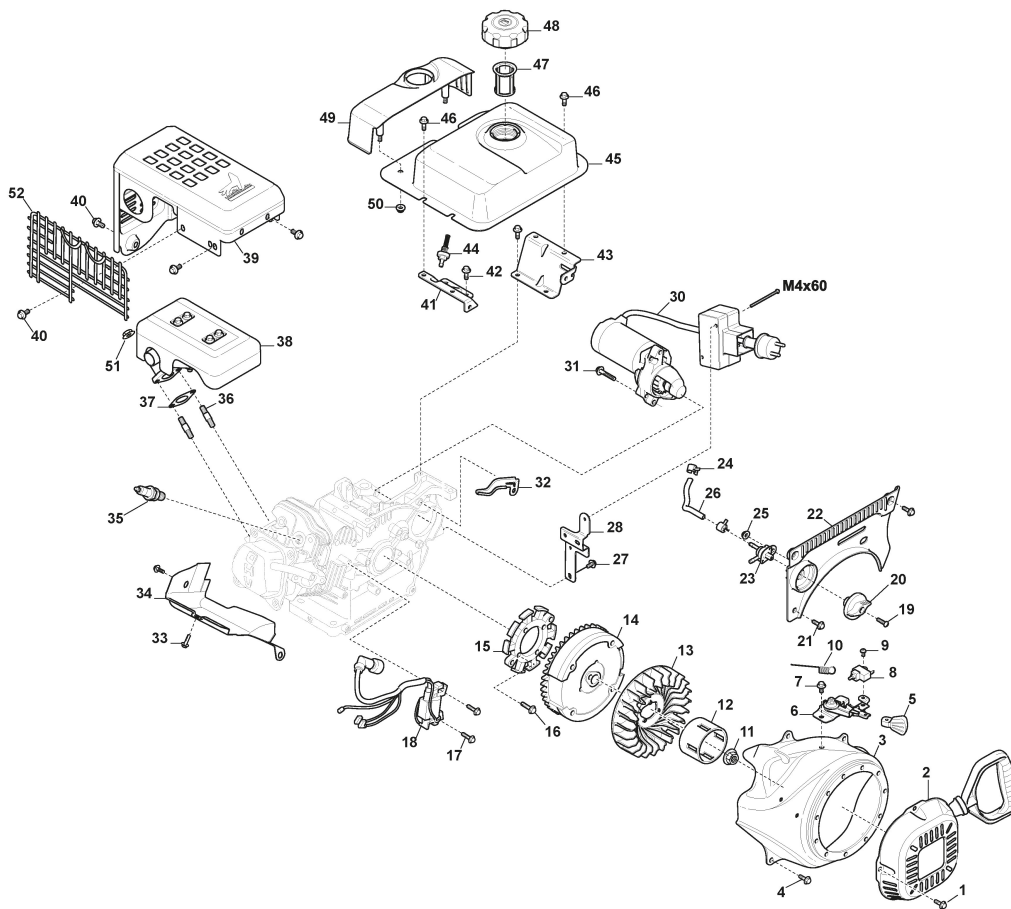

Engine WS 210 - Starter Assy, Tank

Ref.nr.	Antal	Komponentkode	Beskrivelse	Noter	From	Op til
1	4	118551334/0	Screw			
2	1	118550628/1	Starter Assy			
3	1	118551306/0	Cover			
4	4	118551334/0	Screw			
5	1	118551319/0	Knob			
6	1	118551315/0	Remote Control Assy			
7	2	118550869/0	Screw			
8	1	118550399/0	Micro			
9	1	118551337/0	Screw			
10	1	118551313/0	Screw			
11	1	118550336/0	Nut			
12	1	118551194/0	Starter Cup			
13	1	118551169/0	Starter Cup			
14	1	118551327/0	Flywheel Ass.Y			
15	1	118551329/0	Coil Assy, Charge			
16	2	112674550/0	Screw			
17	2	112791500/0	Screw			
18	1	118551533/0	Electronic Coil			
19	1	2132510	Screw			
20	1	118551318/0	Knob			
21	3	118550816/0	Screw			
22	1	118551345/0	Cover			
23	1	118551312/0	Fuel switch assy			
24	4	118552664/0	Clip			
25	1	118550806/0	Nut			
26	1	118551343/0	Fuel Hose			
27	3	118550816/0	Screw			
28	1	118551331/0	Support			
30	1	118550640/0	Starter Motor 230V 50Hz			
31	2	112674550/0	Screw			
32	1	118550796/0	Plate			
33	2	118550861/0	Screw			
34	1	118551170/0	Guard			
35	1	9400-0289-01	Spark Plug (Rn9Yc)			
36	2	118551336/0	Screw			
37	1	118551190/0	Gasket, Muffler			
38	1	118551321/0	Muffler Assy			
39	1	118550817/0	Muffler Guard			
40	5	118550816/0	Screw			
41	1	118551317/0	Tank Support			
42	4	118550816/0	Screw			
43	1	118551316/0	Tank Support			
44	1	118552380/0	Fuel Tank Hose Connection			
45	1	118551311/0	Fuel Tank			
46	4	118551334/0	Screw			
47	1	118550651/0	Fuel Filter			
48	1	118550650/0	Cap			
49	1	118551333/0	Rear Cover-Tank