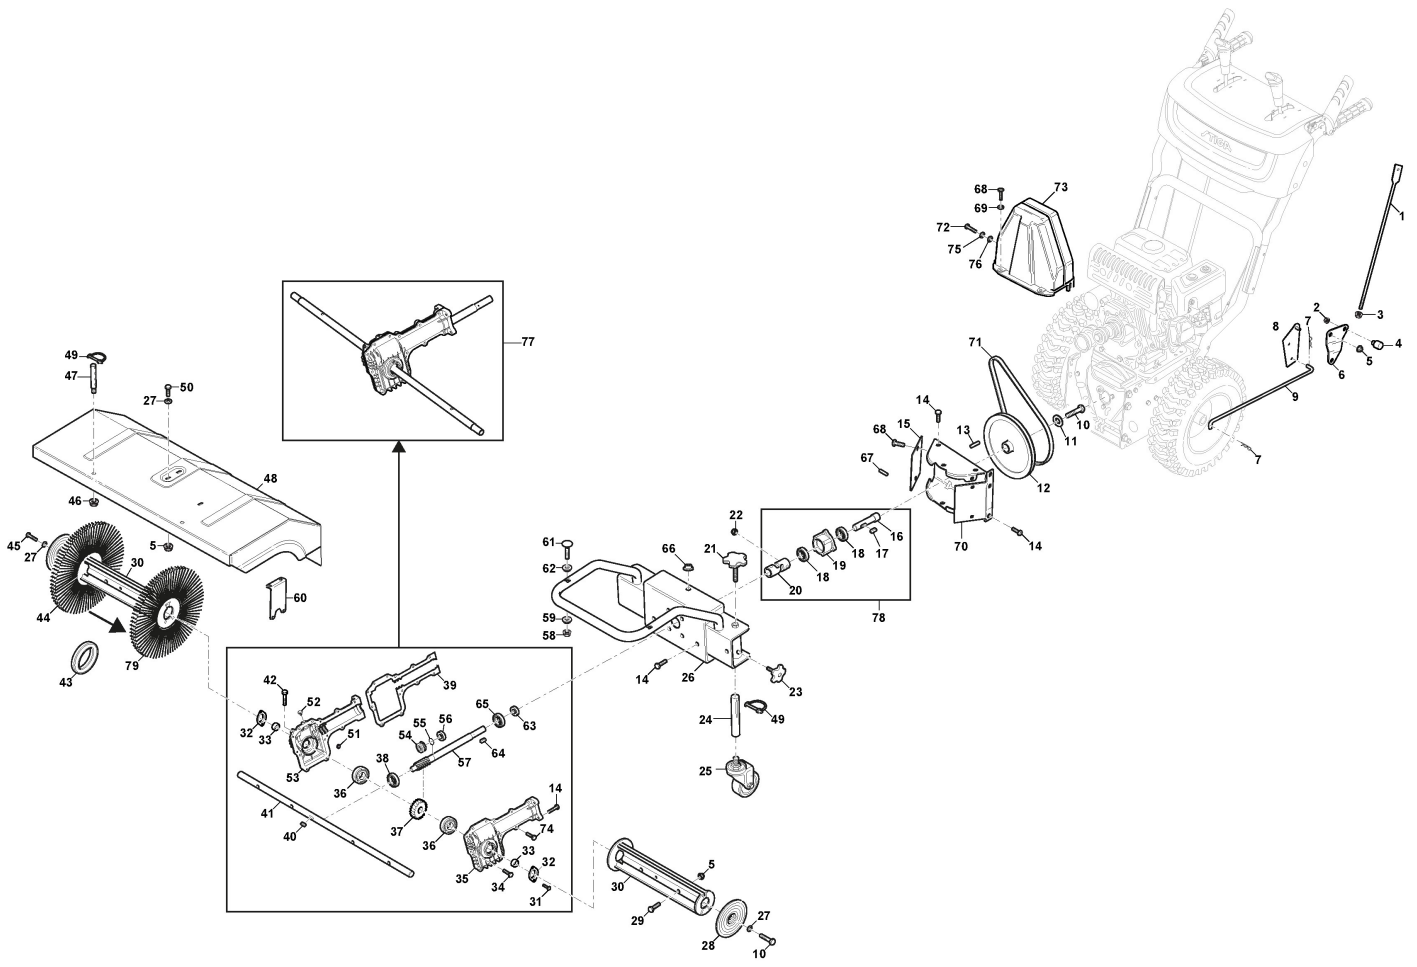

Body Machine

Ref.nr.	Antal	Komponentkode	Beskrivelse	Noter	From	Op til
1	1	118820728/0	Direction Rod			
2	3	112154510/0	Nut			
3	1	112293200/0	Nut			
4	1	118820368/0	Pin			
5	9	112155000/0	Nut			
6	1	118820369/0	Welded Direction Plate			
7	3	1811-3080-01	Cotter Pin			
8	1	118820729/0	Welded fixing plate			
9	1	118820730/0	Direction Rod			
10	2	118821136/0	Screw			
11	1	112523060/0	Washer			
12	1	118820253/0	Pulley			
13	1	118820252/0	Key			
14	20	112793102/0	Screw			
15	2	118820373/0	Plate			
16	1	118820374/0	Short Shaft			
17	1	118820375/0	Key			
18	2	118820376/0	Ball Bearing			
19	1	118820377/0	Bearing Housing			
20	1	118820378/0	Gimbal			
21	2	118820731/0	Plastic Screw			
22	2	112295200/0	Nut			
23	2	118820732/0	Plastic Screw			
24	2	118820733/0	Wheel Shaft			
25	2	118820381/0	Wheel			
26	1	118820735/0	Fixing Plate			
27	4	112523060/0	Washer			
28	2	118820383/0	Plate			
29	4	112691100/0	Screw			
30	2	118820736/0	Fixing Plate			
31	4	112727790/0	Screw			
32	2	118820738/0	Oil Cap			
33	2	1811-3143-01	Sealing			
34	10	112791400/0	Screw			
35	1	118820739/0	Right housing			
36	2	118820740/0	Ball Bearing			
37	1	118820386/0	Worm Gear			
38	1	118820751/0	Ball Bearing			
39	1	118820741/0	Washer			
40	1	1811-3144-01	Key			
41	1	118820390/0	Shaft			
42	1	118820423/0	Screw			
43	22	118820391/0	Brush Pad			
44	26	118820392/0	Straight Brush	Straight		
45	1	112793301/0	Screw			
46	2	9739-1031-22	Nut			
47	2	118820393/0	Connector			
48	1	118820743/0	Brush Cover