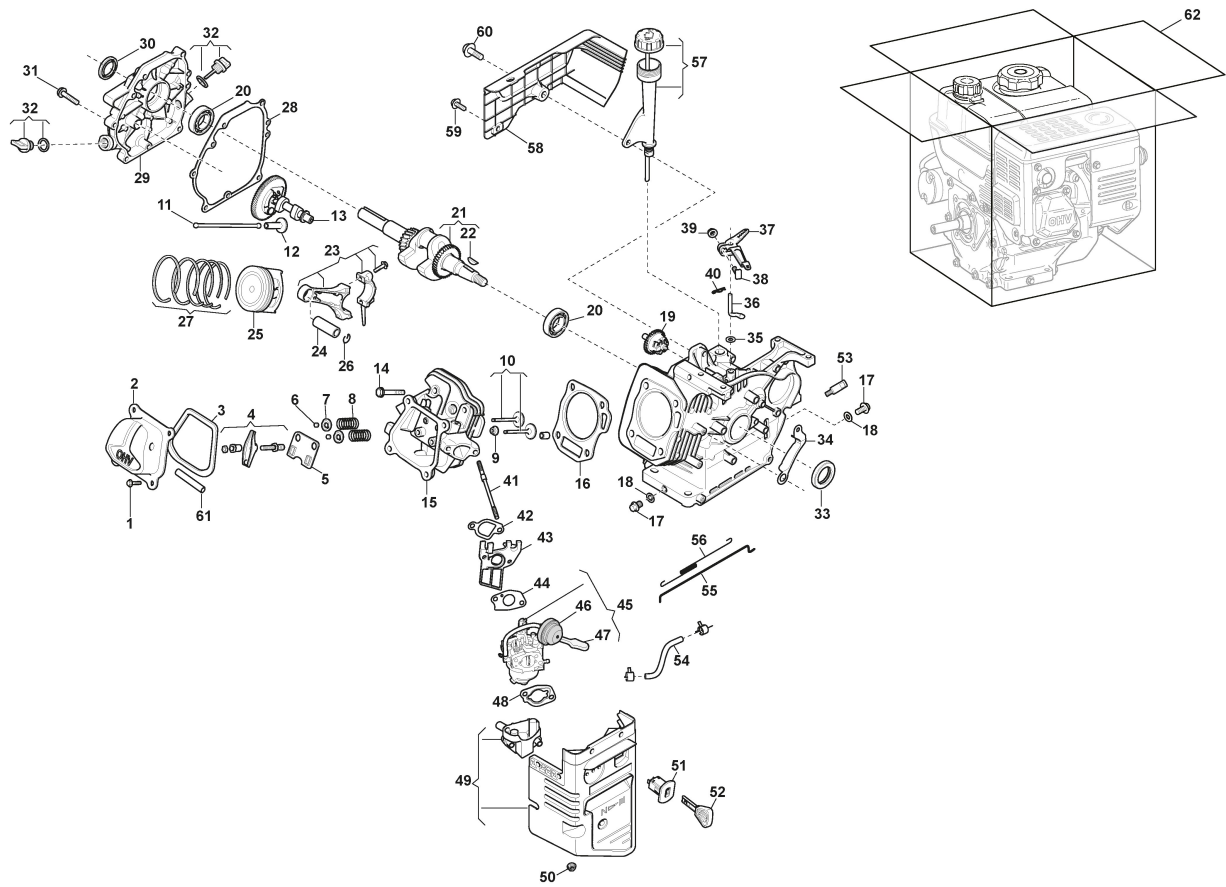

Engine WS 210 - Piston, Crankshaft

Ref.nr.	Antal	Komponentkode	Beskrivelse	Noter	From	Op til
49	1	118551320/0	Air Cleaner Assy			
50	2	118550806/0	Nut			
51	1	118552433/0	Starting Switch			
52	1	118550639/1	Switch Key			
53	1	118550794/0	Valve Assy			
54	1	118551342/0	Fuel Hose			
55	1	118550493/0	Governor Rod			
56	1	118550492/0	Spring			
57	1	118551291/0	Oil Filler Assy			
58	1	118551346/0	Cover			
59	1	118550816/0	Screw			
60	1	9942-0825-16	Screw			
61	1	118551339/0	Breather Pipe			
62	1	118551356/2	Engine Assembled - WS 210