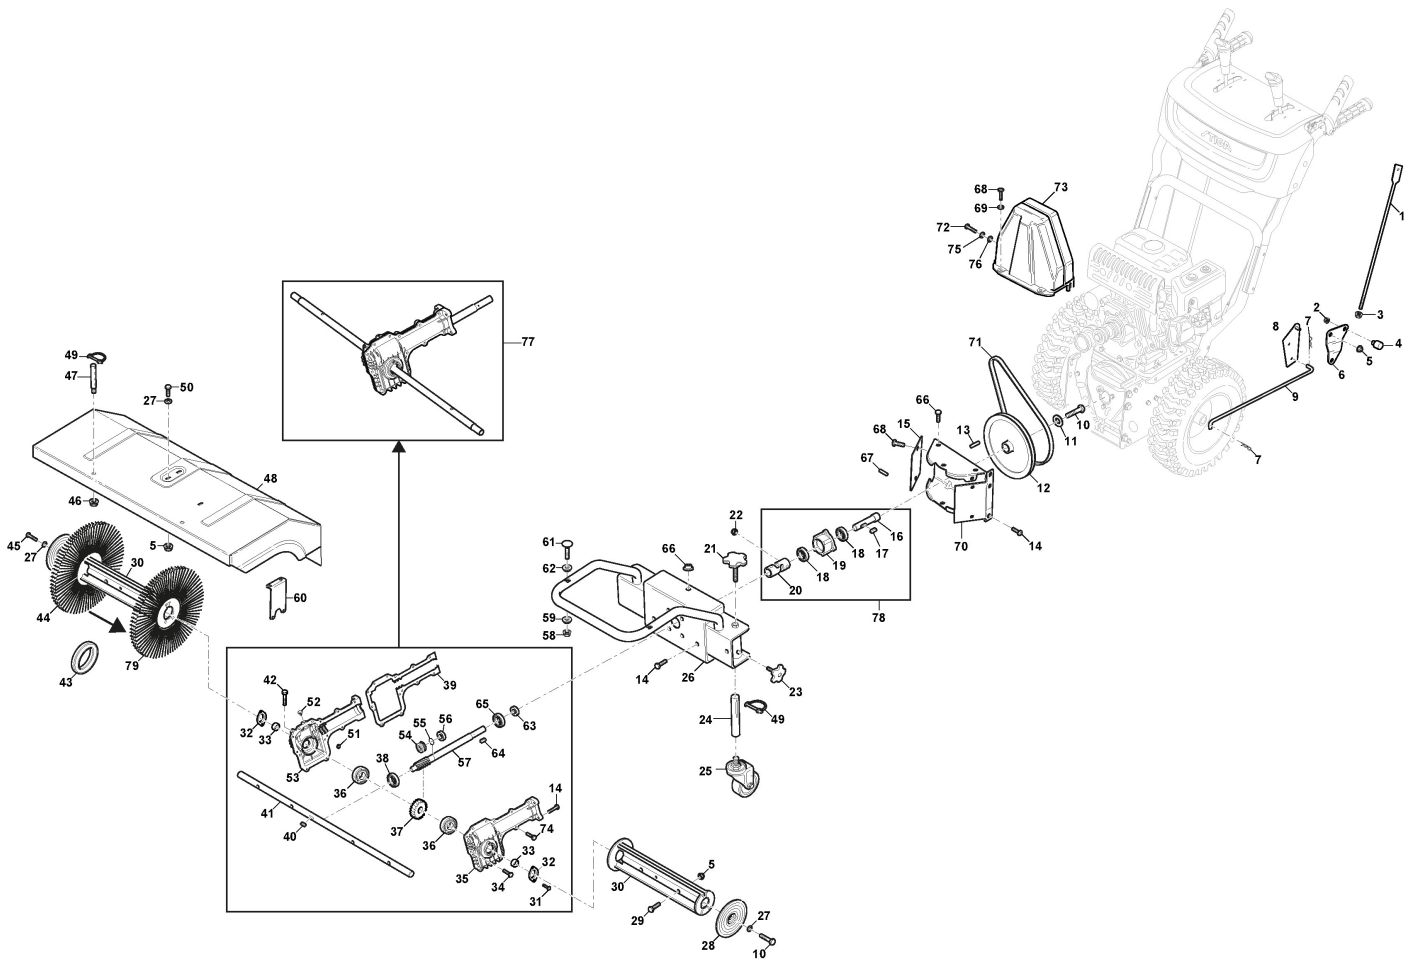

Body Machine

Ref.nr.	Antal	Komponentkode	Beskrivelse	Noter	From	Op til
1	1	118820728/0	Direction Rod			
2	3	112154510/0	Nut			
3	1	112293200/0	Nut			
4	1	118820368/0	Pin			
5	9	112155000/0	Nut			
6	1	118820369/0	Welded Direction Plate			
7	3	1811-3080-01	Cotter Pin			
8	1	118820729/0	Welded fixing plate			
9	1	118820730/0	Direction Rod			
10	2	118821136/0	Screw			
11	1	112523060/0	Washer			
12	1	118820253/0	Pulley			
13	1	118820252/0	Key			
14	20	112793102/0	Screw			
15	2	118820373/0	Plate			
16	1	118820374/0	Short Shaft			
17	1	118820375/0	Key			
18	2	118820376/0	Ball Bearing			
19	1	118820377/0	Bearing Housing			
20	1	118820378/0	Gimbal			
21	2	118820731/0	Plastic Screw			
22	2	112295200/0	Nut			
23	2	118820732/0	Plastic Screw			
24	2	118820733/0	Wheel Shaft			
25	2	118820734/0	Wheel			
26	1	118820735/0	Fixing Plate			
27	4	112523060/0	Washer			
28	2	118820383/0	Plate			
29	4	112691100/0	Screw			
30	2	118820737/0	Fixing Plate			
31	4	112727790/0	Screw			
32	2	118820738/0	Oil Cap			
33	2	1811-3143-01	Sealing			
34	10	112791400/0	Screw			
35	1	118820739/0	Right housing			
36	2	118820740/0	Ball Bearing			
37	1	118820386/0	Worm Gear			
38	1	118820751/0	Ball Bearing			
39	1	118820741/0	Washer			
40	1	1811-3144-01	Key			
41	1	118820579/0	Shaft			
42	1	118820423/0	Screw			
43	22	118820391/0	Brush Pad			
44	20	118820392/0	Straight Brush	Straight		
45	1	112793301/0	Screw			
46	2	9739-1031-22	Nut			
47	2	118820393/0	Connector			
48	1	118820742/0	Brush Cover