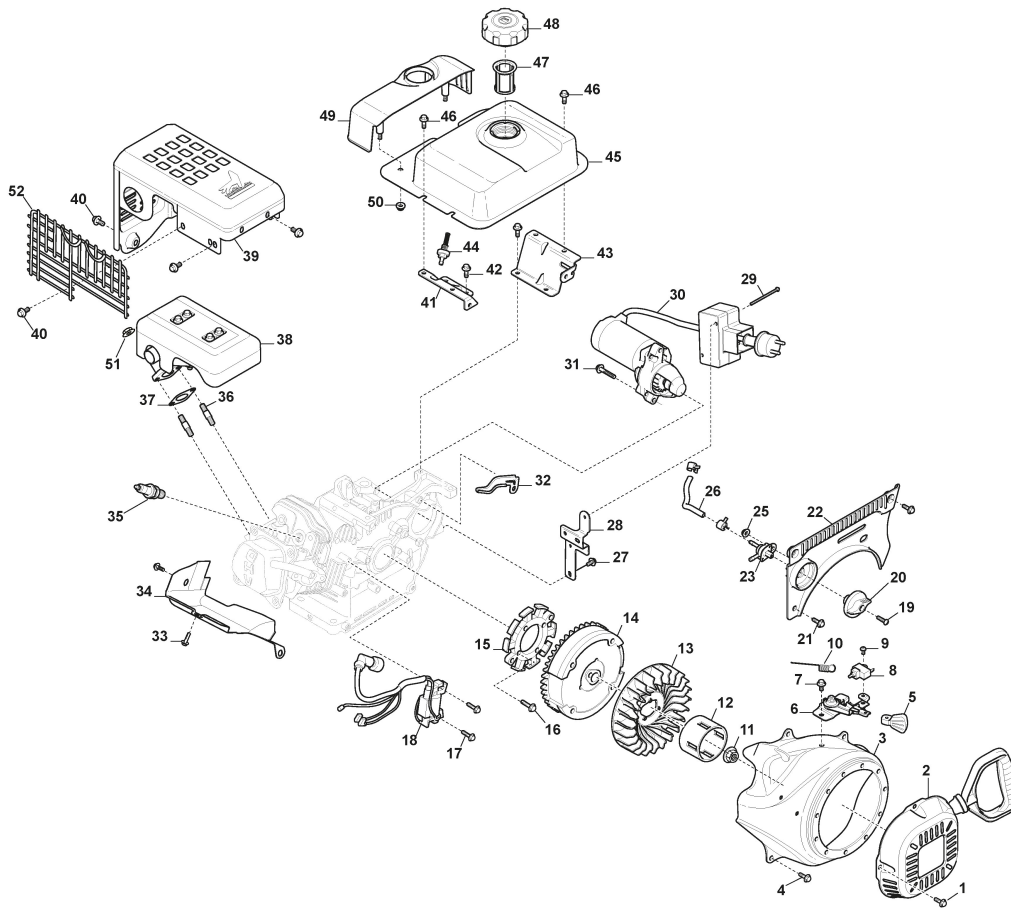

Engine WS 210 - Starter Assy, Tank

Ref.nr.	Antal	Komponentkode	Beskrivelse	Noter	From	Op til
1	4	118550861/0	Screw			
2	1	118550628/1	Starter Assy			
3	1	118551306/0	Cover			
4	4	118551334/0	Screw			
5	1	118551319/0	Knob			
6	1	118551315/0	Remote Control Assy			
7	2	118550869/0	Screw			
8	1	118550399/0	Micro			
9	1	118551337/0	Screw			
10	1	118551313/0	Screw			
11	1	118550336/0	Nut			
12	1	118551194/0	Starter Cup			
13	1	118551169/0	Starter Cup			
14	1	118551327/0	Flywheel Ass.Y			
15	1	118551329/0	Coil Assy, Charge			
16	2	112674550/0	Screw			
17	2	112791500/0	Screw			
18	1	118551533/0	Electronic Coil			
19	1	2132510	Screw			
20	1	118551318/0	Knob			
21	3	118550816/0	Screw			
22	1	118551345/0	Cover			
23	1	118551312/0	Fuel switch assy			
25	1	118550806/0	Nut			
26	1	118551343/0	Fuel Hose			
27	3	118550816/0	Screw			
28	1	118551331/0	Support			
29	2	112674550/0	Screw			
30	1	118550640/0	Starter Motor 230V 50Hz			
32	1	118550796/0	Plate			
33	2	118550861/0	Screw			
34	1	118551170/0	Guard			
35	1	9400-0289-01	Spark Plug (Rn9Yc)			
36	2	118551336/0	Screw			
37	1	118551190/0	Gasket, Muffler			
38	1	118551321/0	Muffler Assy			
39	1	118550817/0	Muffler Guard			
40	5	118550816/0	Screw			
41	1	118551317/0	Tank Support			
42	4	118550816/0	Screw			
43	1	118551316/0	Tank Support			
44	1	118552380/0	Fuel Tank Hose Connection			
45	1	118551311/0	Fuel Tank			
46	4	118551334/0	Screw			
47	1	118550651/0	Fuel Filter			
48	1	118550650/0	Cap			
49	1	118551333/0	Rear Cover-Tank			
50	2	118550806/0	Nut