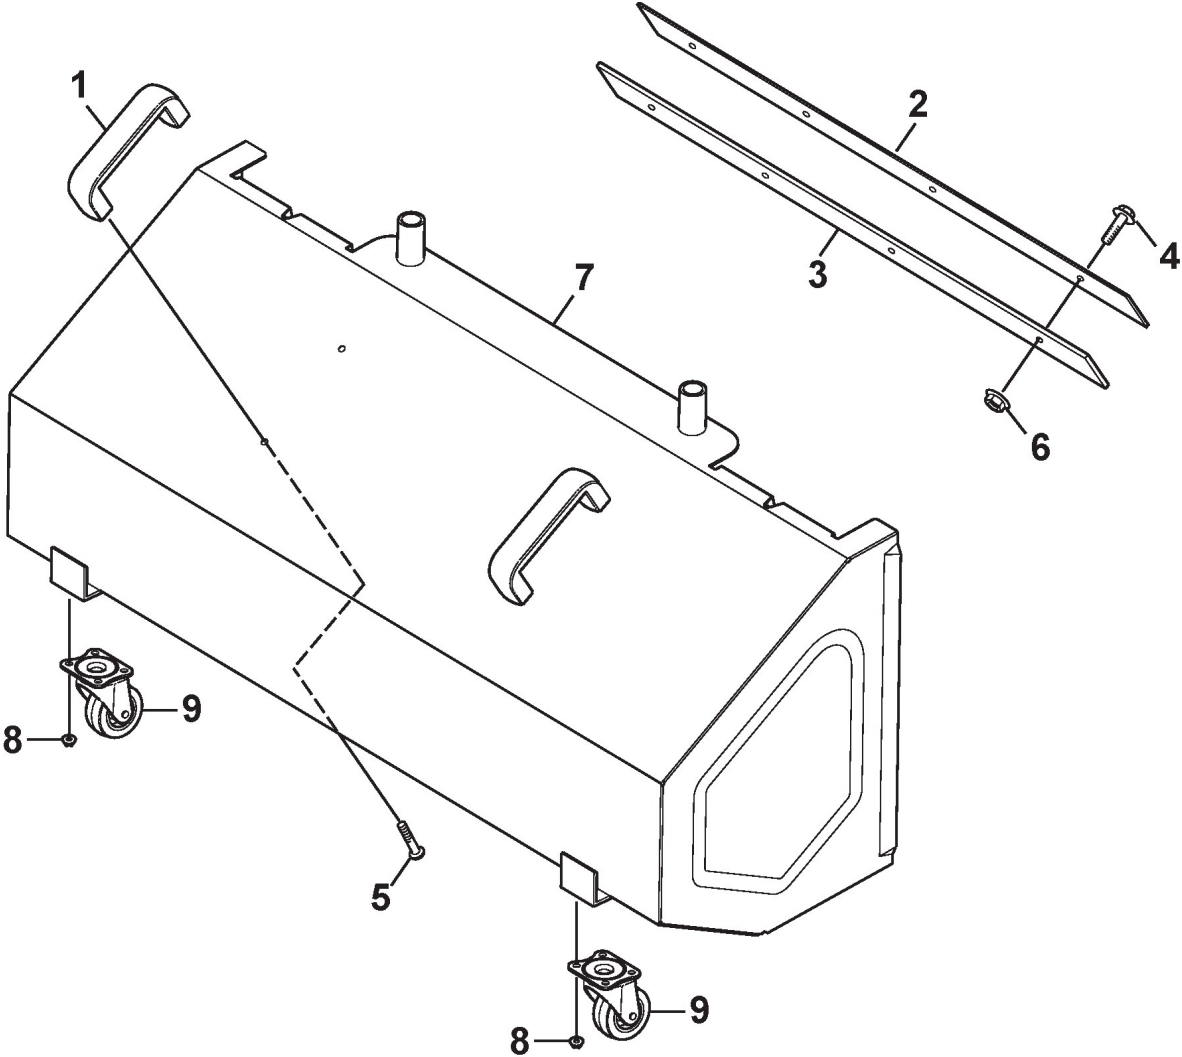

Collecting Box

Ref.nr.	Antal	Komponentkode	Beskrivelse	Noter	From	Op til
1	2	118820418/0	Hanlde			
2	1	118820414/0	Plate			
3	1	118820415/0	Plate			
4	4	112800815/0	Screw			
5	4	112728099/1	Screw			
6	4	112154210/0	Nut			
7	1	118820416/0	Collecting Box Welded			
8	8	118820030/0	Nut			
9	2	118820417/0	Wheel