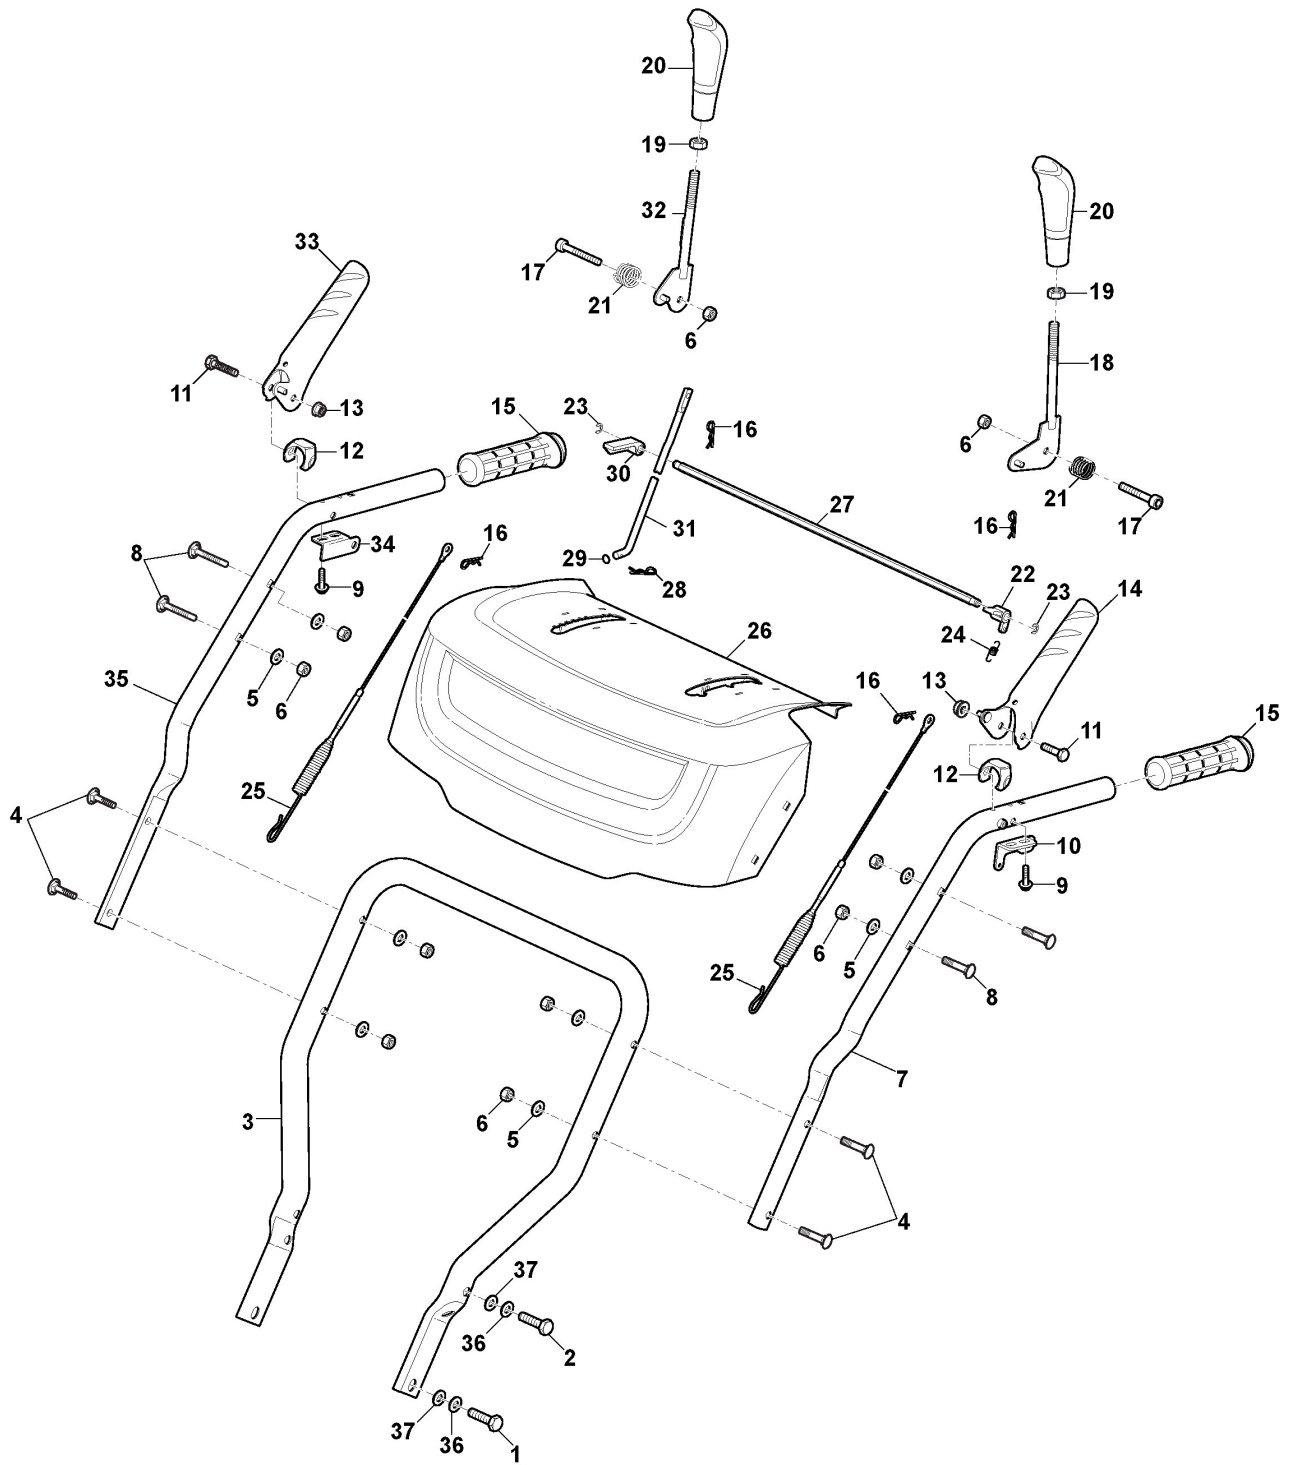

Handle

Ref.nr.	Antal	Komponentkode	Beskrivelse	Noter	From	Op til
1	2	9997-1025-16	Screw			
2	2	112794900/0	Screw			
3	1	118820760/0	Lower handle			
4	4	112819105/0	Screw			
5	8	122671651/0	Washer			
6	8	112155000/0	Nut			
7	1	118820761/0	Left Handle, Upper Part			
8	6	112819100/0	Screw			
9	4	112727794/0	Screw			
10	1	118820762/0	Left Support			
11	2	118820209/0	Screw			
12	2	118820763/0	Washer			
13	2	112292102/0	Nut			
14	1	118820764/0	Left Lever			
15	2	118820198/0	Handle			
16	4	118820348/0	Pin			
17	2	112691700/0	Screw			
18	1	118820765/0	Angle handle			
19	2	112295200/0	Nut			
20	2	118820615/0	Gear Handle			
21	2	1811-3066-01	Spring			
22	1	118820205/0	Support			
23	2	112000930/0	Benzing Ring			
24	1	1811-3067-01	Spring			
25	2	118820406/0	Wire			
26	1	118820766/0	Panel			
27	1	118820767/0	Hexagon axis			
28	1	1811-3080-01	Cotter Pin			
29	1	112521350/0	Washer			
30	1	118820203/0	Support			
31	1	118820768/0	Gear Lever			
32	1	118820769/0	Lever			
33	1	118820770/0	Right Lever			
34	1	118820771/0	Right Support			
35	1	118820772/0	Right Handle, Upper Part			
36	4	112585100/0	Washer			
37	4	112521360/0	Washer