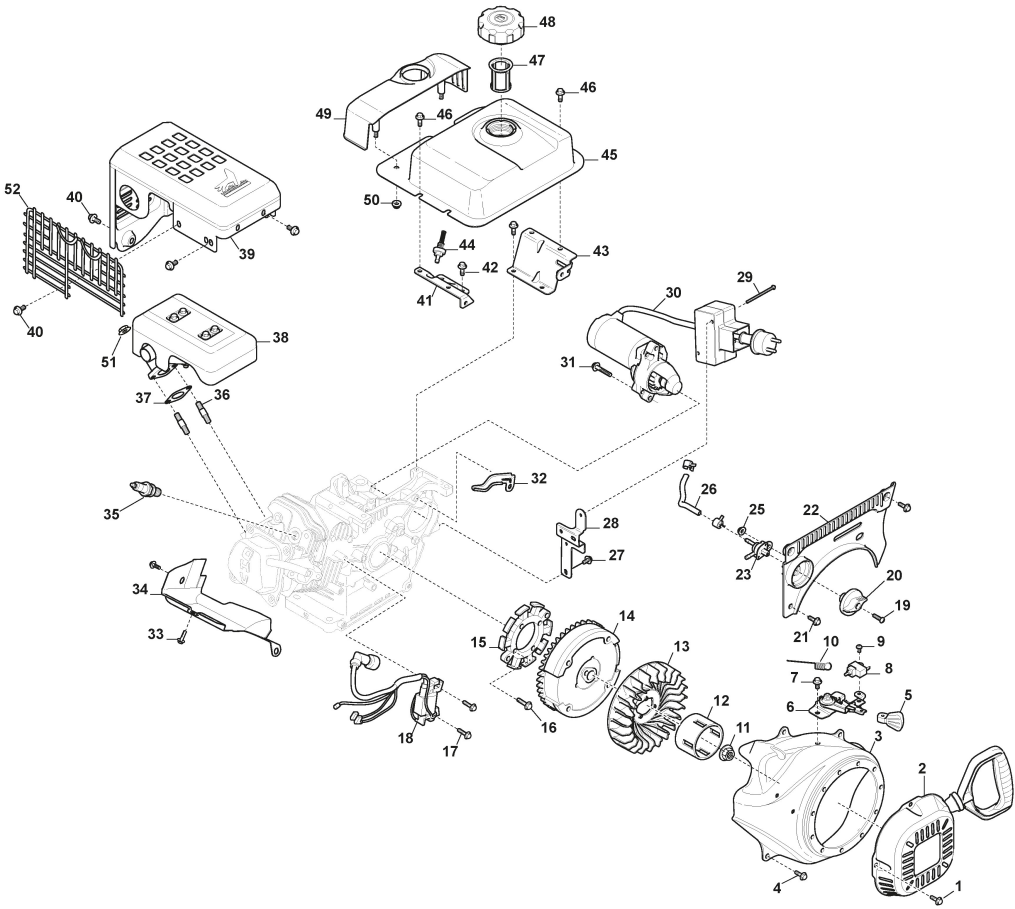

Engine WS 210 - Starter Assy, Tank

Ref.nr.	Antal	Komponentkode	Beskrivelse	Noter	From	Op til
51	2	112293201/0	Nut			
52	1	118551530/0	Muffler Protection