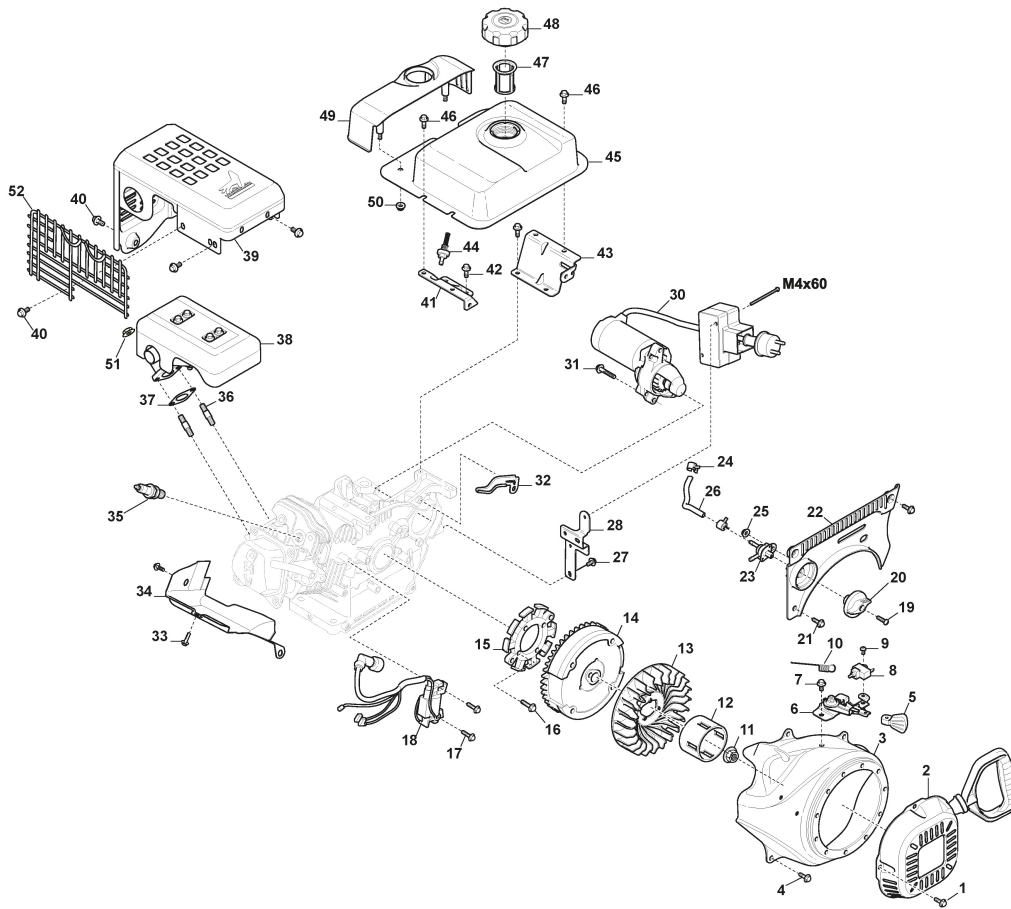

Engine WS 210 - Starter Assy, Tank

Ref.nr.	Antal	Komponentkode	Beskrivelse	Noter	From	Op til
1	4	118551334/0	Screw			
2	1	118550628/1	Starter Assy			
3	1	118551306/0	Cover			
4	4	118551334/0	Screw			
5	1	118551319/0	Knob			
6	1	118551315/0	Remote Control Assy			
7	2	118550869/0	Screw			
8	1	118550399/0	Micro			
9	1	118551337/0	Screw			
10	1	118551313/0	Screw			
11	1	118550336/0	Nut			
12	1	118551194/0	Starter Cup			
13	1	118551169/0	Starter Cup			
14	1	118551327/0	Flywheel Ass.Y			
15	1	118551329/0	Coil Assy, Charge			
16	2	112674550/0	Screw			
17	2	112791500/0	Screw			
18	1	118551533/0	Electronic Coil			
19	1	2132510	Screw			
20	1	118551318/0	Knob			
21	3	118550816/0	Screw			
22	1	118551345/0	Cover			
23	1	118551312/0	Fuel switch assy			
24	4	118552664/0	Clip			
25	1	118550806/0	Nut			
26	1	118551343/0	Fuel Hose			
27	3	118550816/0	Screw			
28	1	118551331/0	Support			
30	1	118550640/0	Starter Motor 230V 50Hz			
31	2	112674550/0	Screw			
32	1	118550796/0	Plate			
33	2	118550861/0	Screw			
34	1	118551170/0	Guard			
35	1	9400-0289-01	Spark Plug (Rn9Yc)			
36	2	118551336/0	Screw			
37	1	118551190/0	Gasket, Muffler			
38	1	118551321/0	Muffler Assy			
39	1	118550817/0	Muffler Guard			
40	5	118550816/0	Screw			
41	1	118551317/0	Tank Support			
42	4	118550816/0	Screw			
43	1	118551316/0	Tank Support			
44	1	118552380/0	Fuel Tank Hose Connection			
45	1	118551311/0	Fuel Tank			
46	4	118551334/0	Screw			
47	1	118550651/0	Fuel Filter			
48	1	118550650/0	Cap			
49	1	118551333/0	Rear Cover-Tank