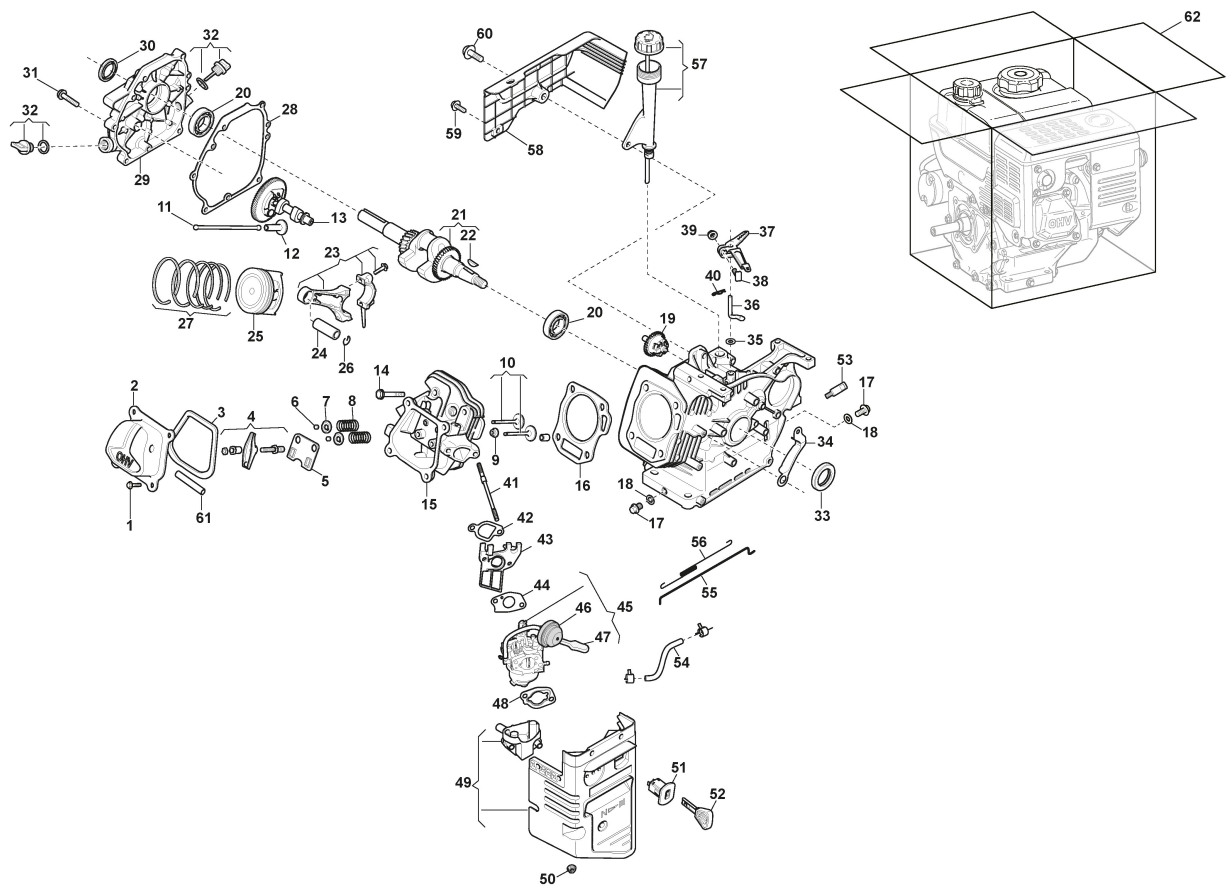

Engine WS 210 - Piston, Crankshaft

Ref.nr.	Antal	Komponentkode	Beskrivelse	Noter	From	Op til
49	1	118551320/0	Air Cleaner Assy			
50	2	118550806/0	Nut			
51	1	118552433/0	Starting Switch			
52	1	118550639/1	Switch Key			
53	1	118550794/0	Valve Assy			
54	1	118551342/0	Fuel Hose			
55	1	118552614/0	Governor Rod			
56	1	118550492/0	Spring			
57	1	118551291/0	Oil Filler Assy			
58	1	118551346/0	Cover			
59	1	118550816/0	Screw			
60	1	9942-0825-16	Screw			
61	1	118551339/0	Breather Pipe			
62	1	118551356/2	Engine Assembled - WS 210