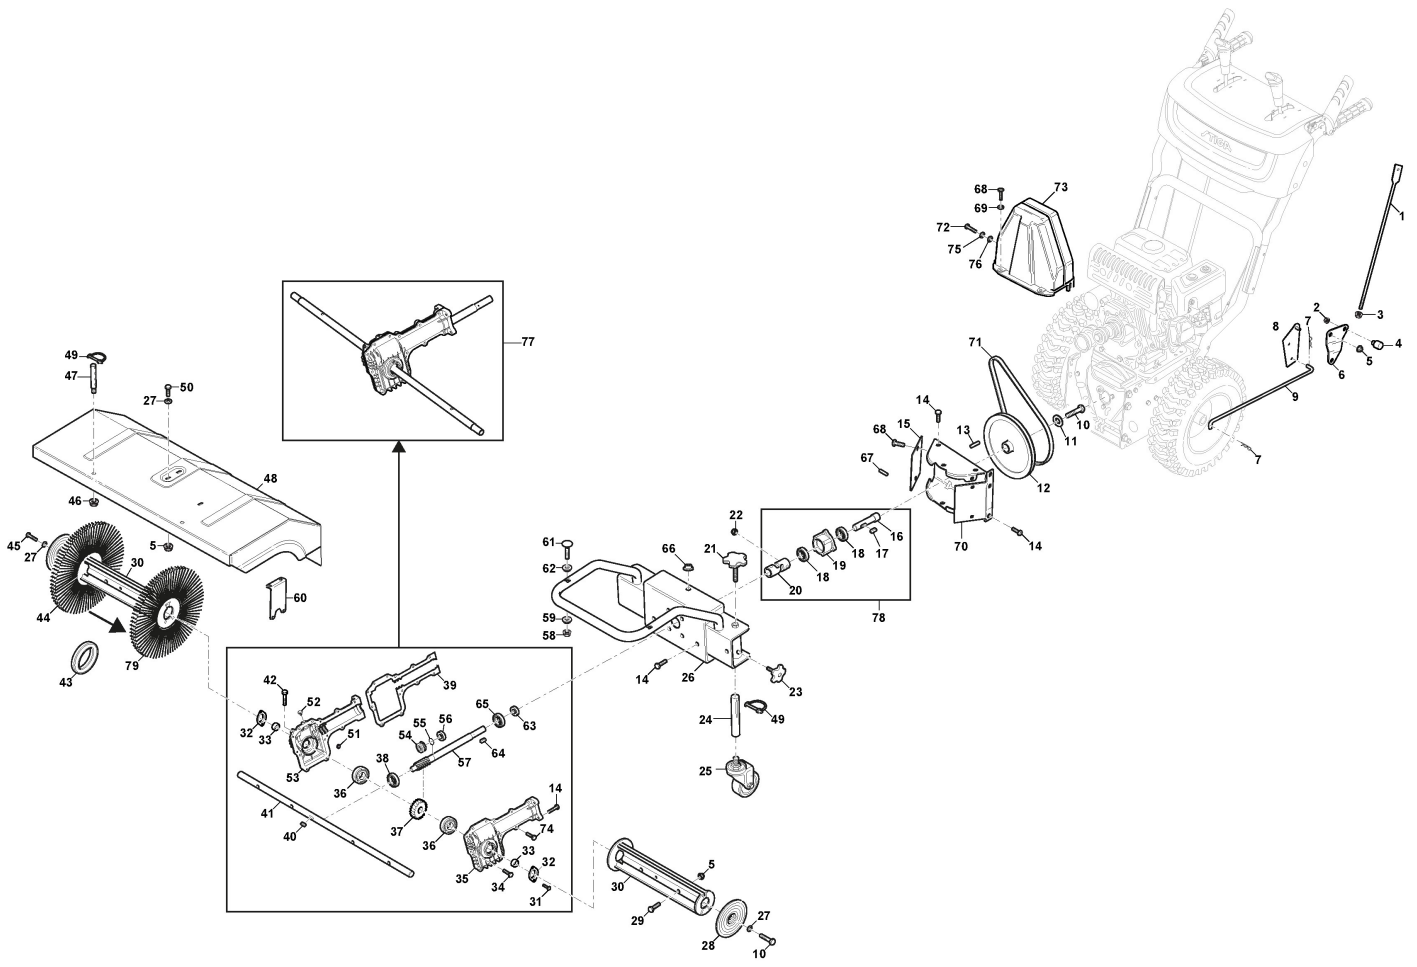

Body Machine

Ref.nr.	Antal	Komponentkode	Beskrivelse	Noter	From	Op til
1	1	118820728/0	Direction Rod			
2	3	112154510/0	Nut			
3	1	112293200/0	Nut			
4	1	118820368/0	Pin			
5	9	112155000/0	Nut			
6	1	118820369/0	Welded Direction Plate			
7	3	1811-3080-01	Cotter Pin			
8	1	118820729/0	Welded fixing plate			
9	1	118820730/0	Direction Rod			
10	2	118821136/0	Screw			
11	1	112523060/0	Washer			
12	1	118820253/0	Pulley			
13	1	118820252/0	Key			
14	20	112793102/0	Screw			
15	2	118820373/0	Plate			
16	1	118820374/0	Short Shaft			
17	1	118820375/0	Key			
18	2	118820376/0	Ball Bearing			
19	1	118820377/0	Bearing Housing			
20	1	118820378/0	Gimbal			
21	2	118820731/0	Plastic Screw			
22	2	112295200/0	Nut			
23	2	118820732/0	Plastic Screw			
24	2	118820733/0	Wheel Shaft			
25	2	118820381/0	Wheel			
26	1	118820735/0	Fixing Plate			
27	4	112523060/0	Washer			
28	2	118820383/0	Plate			
29	4	112691100/0	Screw			
30	2	118820737/0	Fixing Plate			
31	4	112727790/0	Screw			
32	2	118820738/0	Oil Cap			
33	2	1811-3143-01	Sealing			
34	10	112791400/0	Screw			
35	1	118820739/0	Right housing			
36	2	118820740/0	Ball Bearing			
37	1	118820386/0	Worm Gear			
38	1	118820751/0	Ball Bearing			
39	1	118820741/0	Washer			
40	1	1811-3144-01	Key			
41	1	118820579/0	Shaft			
42	1	118820423/0	Screw			
43	22	118820391/0	Brush Pad			
44	20	118820392/0	Straight Brush	Straight		
45	1	112793301/0	Screw			
46	2	9739-1031-22	Nut			
47	2	118820393/0	Connector			
48	1	118820742/0	Brush Cover