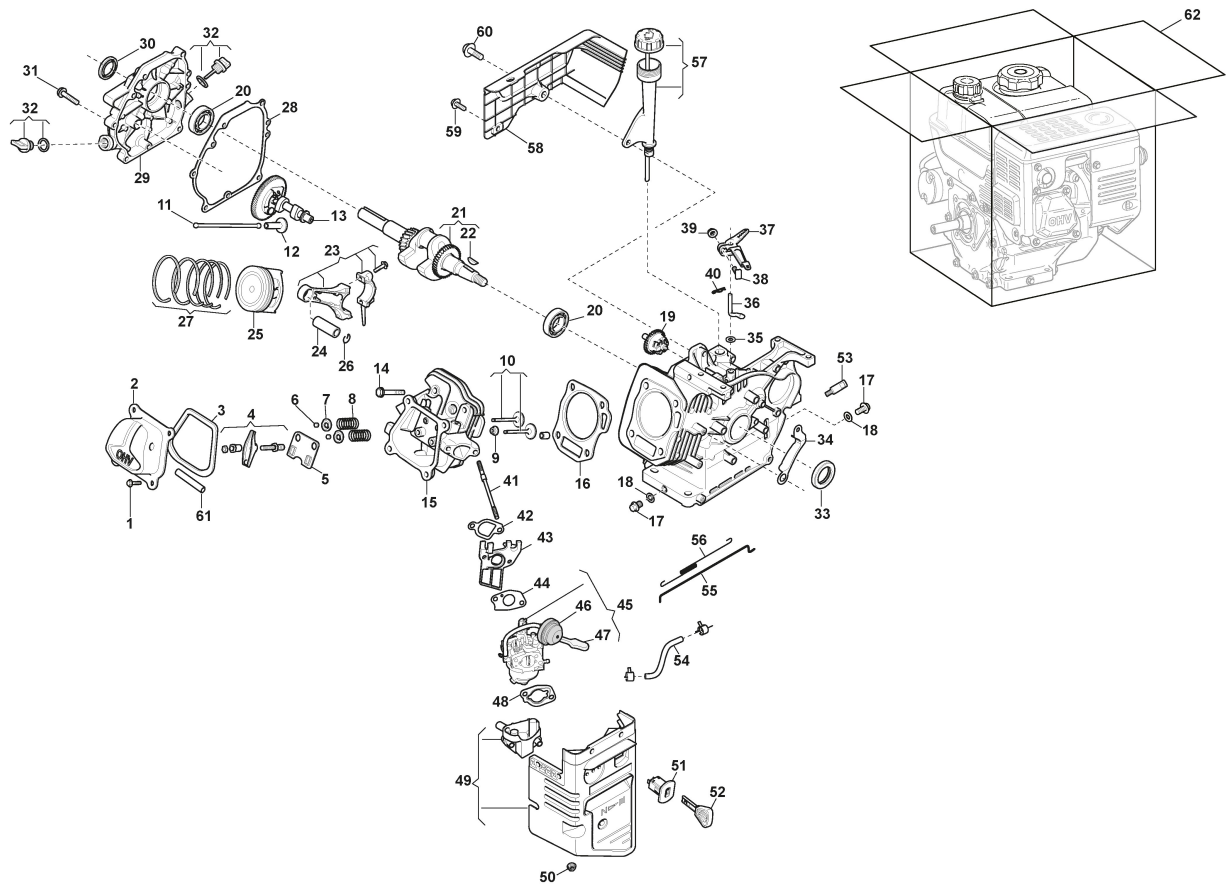

Engine WS 210 - Piston, Crankshaft

Ref.nr.	Antal	Komponentkode	Beskrivelse	Noter	From	Op til
1	4	118551334/0	Screw			
2	1	118550784/0	Cover			
3	1	118551163/0	Gasket			
4	2	118550273/0	Valve Arm Set			
5	1	118550475/0	Valve Lifter			
6	2	118551166/0	Valve keeper			
7	2	118552587/0	Valve keeper			
8	2	118550896/0	Spring			
9	1	118551168/0	Gasket			
10	1	118552667/0	Valve Assy, Intake + Exhaust			
11	2	118552588/0	Push Rod			
12	2	118550623/0	Valve Lifter			
13	1	118551528/0	Camshaft			
14	4	118551200/0	Screw			
15	1	118551162/0	Cylinder Head			
16	1	118550783/0	Gasket			
17	2	118550460/0	Drain Plug bolt			
18	2	118550793/0	Washer , Drain Plug			
19	1	118550787/0	Speed Governor Assy			
20	2	118550280/0	Ball Bearing			
21	1	118552581/0	Crankshaft			
22	1	118550288/0	Woodruff Key			
23	1	118550519/0	Connecting Rod			
24	1	118550786/0	Piston Pin			
25	1	118551526/0	Piston			
26	2	118551201/0	Washer, Piston Pin			
27	1	118551527/0	Piston, Ring Set			
28	1	118550782/0	Crankcase Gasket			
29	1	118551292/0	Crankcase Cover			
30	1	118551338/0	Oil Seal			
31	6	118551199/0	Screw			
32	2	118551160/0	Oil Tank Cap			
33	1	118550792/0	Oil Seal			
34	1	118550795/0	Plate			
35	1	118550858/0	Washer			
36	1	118550459/0	Shaft, Governor Arm			
37	1	118551314/0	Arm Governor			
38	1	118550805/0	Screw			
39	1	112292102/0	Nut			
40	1	118550856/0	Cotter Pin			
41	2	118551335/0	Stud Bolt			
42	1	118551174/0	Carburetor Gasket			
43	1	118552373/0	Carburetor insulator			
44	1	118551173/0	Carburetor Gasket			
45	1	118551529/0	Carburetor			
46	1	118551184/0	Air Purge Pump			
47	1	118550886/0	Choke Lever			
48	1	118552368/0	Spacer