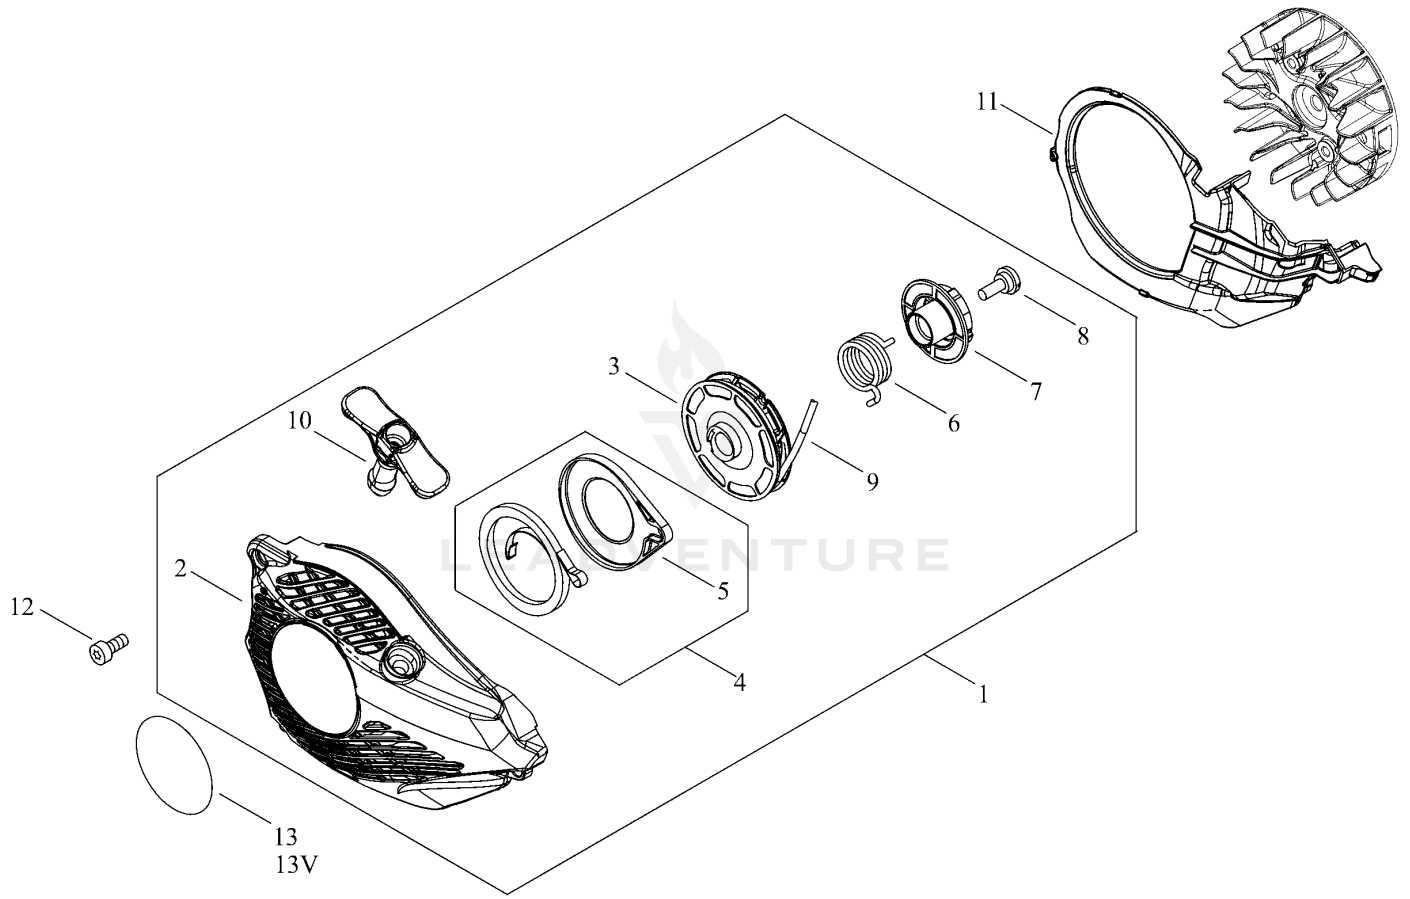

RECOIL STARTER

Rendered by LeadVenture, Inc.

RECOIL STARTER

Ref Number	Part Number	Part Description	Context Notes	Quantity
1	A051-003131	STARTER,RECOIL ASY		1
2	P022-045300	CASE,STARTER ASY		1
3	P022-040050	DRUM		1
4	P022-040060	SPRING KIT, REWIND		1
5	P022-040070	SPRING CASE		1
6	P022-036670	SPRING,DAMPER		1
7	P022-040080	PLATE, CAM		1
8	177236-61830	SCREW		1
9	P022-040090	ROPE, STARTER		1
10	P022-040100	GRIP, STARTER		1
11	A172-003030	COVER,FAN		1
12	V804-000060	BOLT, TORX 4		3
13	X502-001030	LABEL,ECHO		1
13V	X502-001110	LABEL,ECHO		1