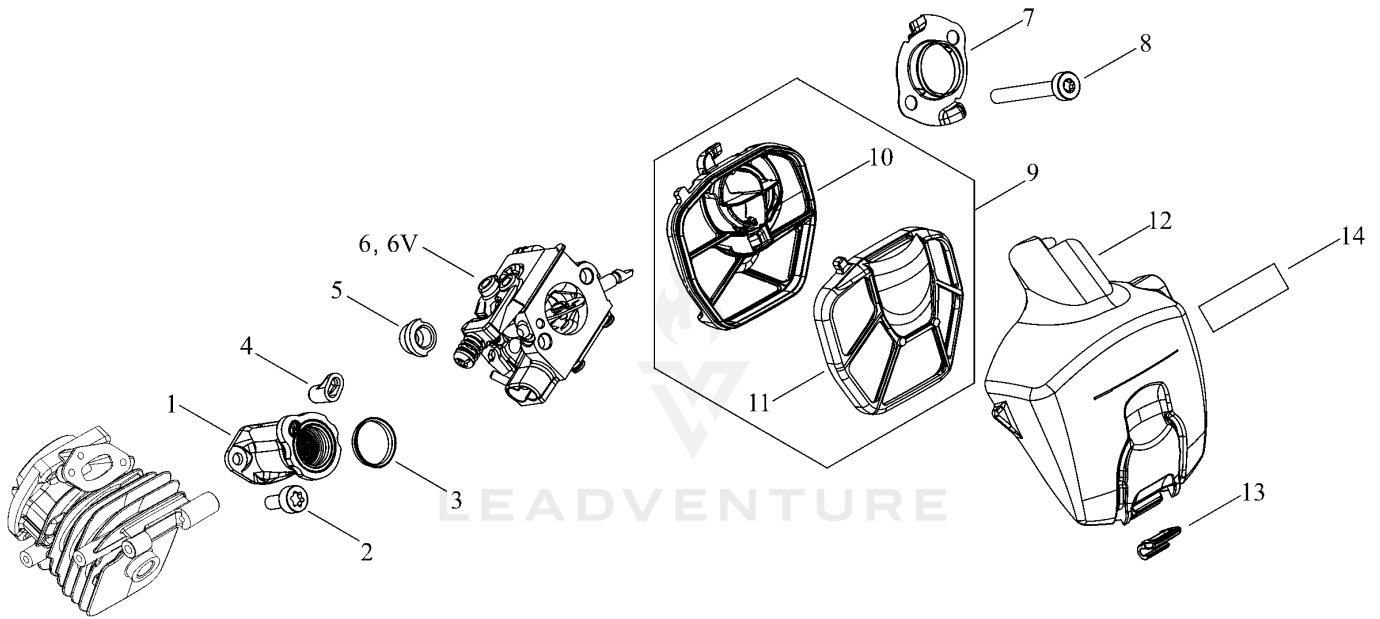

AIR CLEANER, CARBURETOR

Rendered by LeadVenture, Inc.

AIR CLEANER, CARBURETOR

Ref Number	Part Number	Part Description	Context Notes	Quantity
1	A202-000290	BELLOWS, INTAKE		1
2	V804-000040	BOLT, TORX 4		2
3	V358-000220	COLLAR,14		1
4	V351-000030	COLLAR,3		1
5	V162-000770	PLUG		2
6	A021-004520	CARBURETOR,DIAPHRAGM		1
6V	A021-005160	CARBURETOR,DIAPHRAGM		1
7	A204-000250	ELBOW, CARBURETOR		1
8	V805-000070	BOLT, TORX 5		2
9	A226-002140	ELEMENT, AIR FILTER		1
10	A226-002120	ELEMENT, AIR FILTER		1
11	A226-002130	ELEMENT, AIR FILTER		1
12	A232-001842	LID,CLEANER		1
13	A235-000410	KNOB,CLEANER LID		1
14	X503-014140	LABEL,MODEL		1