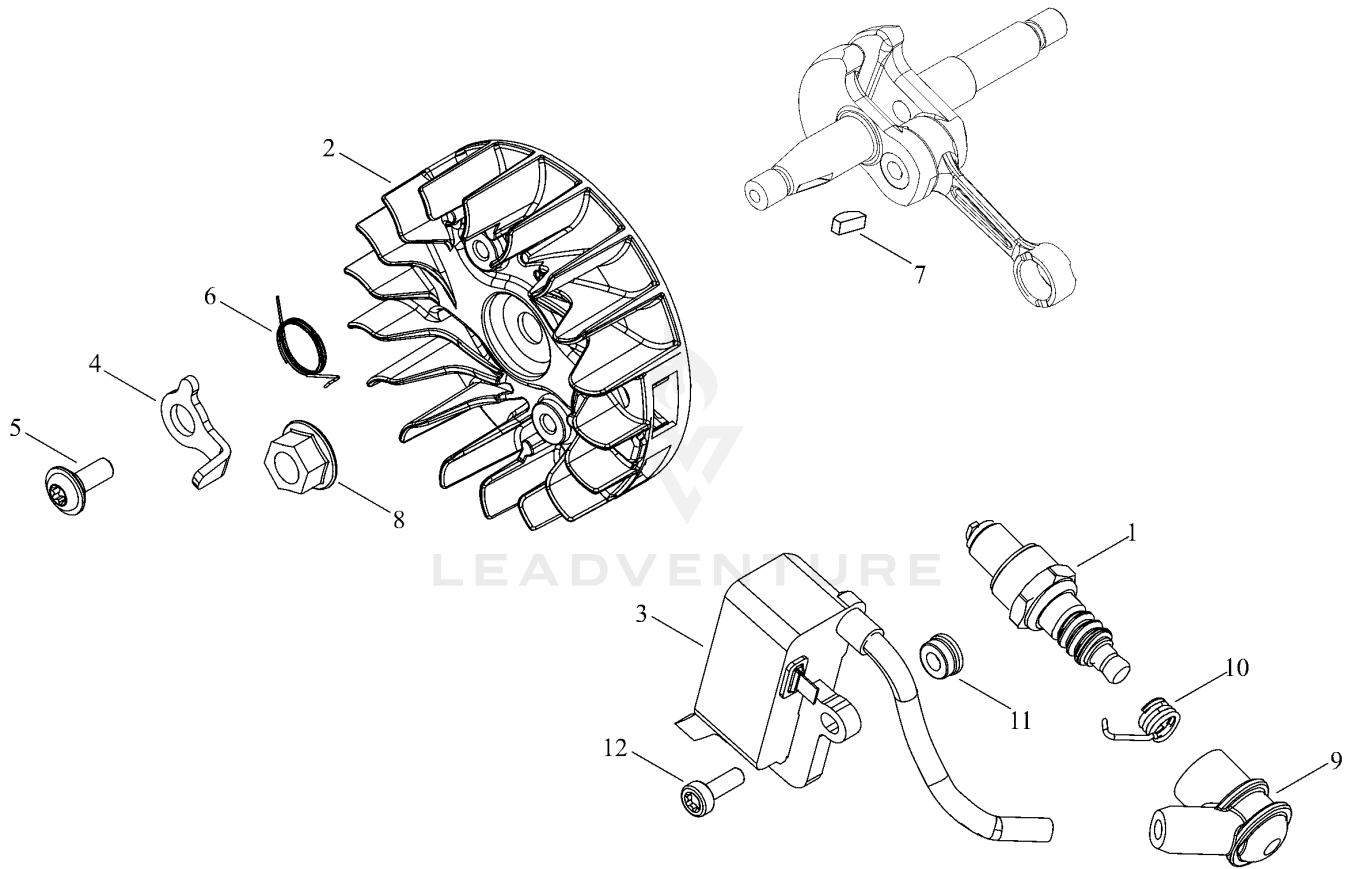

MAGNETO

Rendered by LeadVenture, Inc.

MAGNETO

Ref Number	Part Number	Part Description	Context Notes	Quantity
1	A425-000060	SPARKPLUG		1
2	A409-001300	ROTOR, MAGNETO		1
3	P021-050161	COIL, IGNITION		1
4	A514-000300	PAWL		2
5	V203-002250	BOLT,5		2
6	V452-000030	SPRING,TORSION		2
7	100142-12330	KEY, WOODRUFF		1
8	V265-000140	NUT		1
9	A427-000190	CAP,SPARK PLUG		1
10	A426-000010	TERMINAL,SPARKPLUG		1
11	V352-000300	COLLAR,4		2
12	V804-000060	BOLT, TORX 4		2