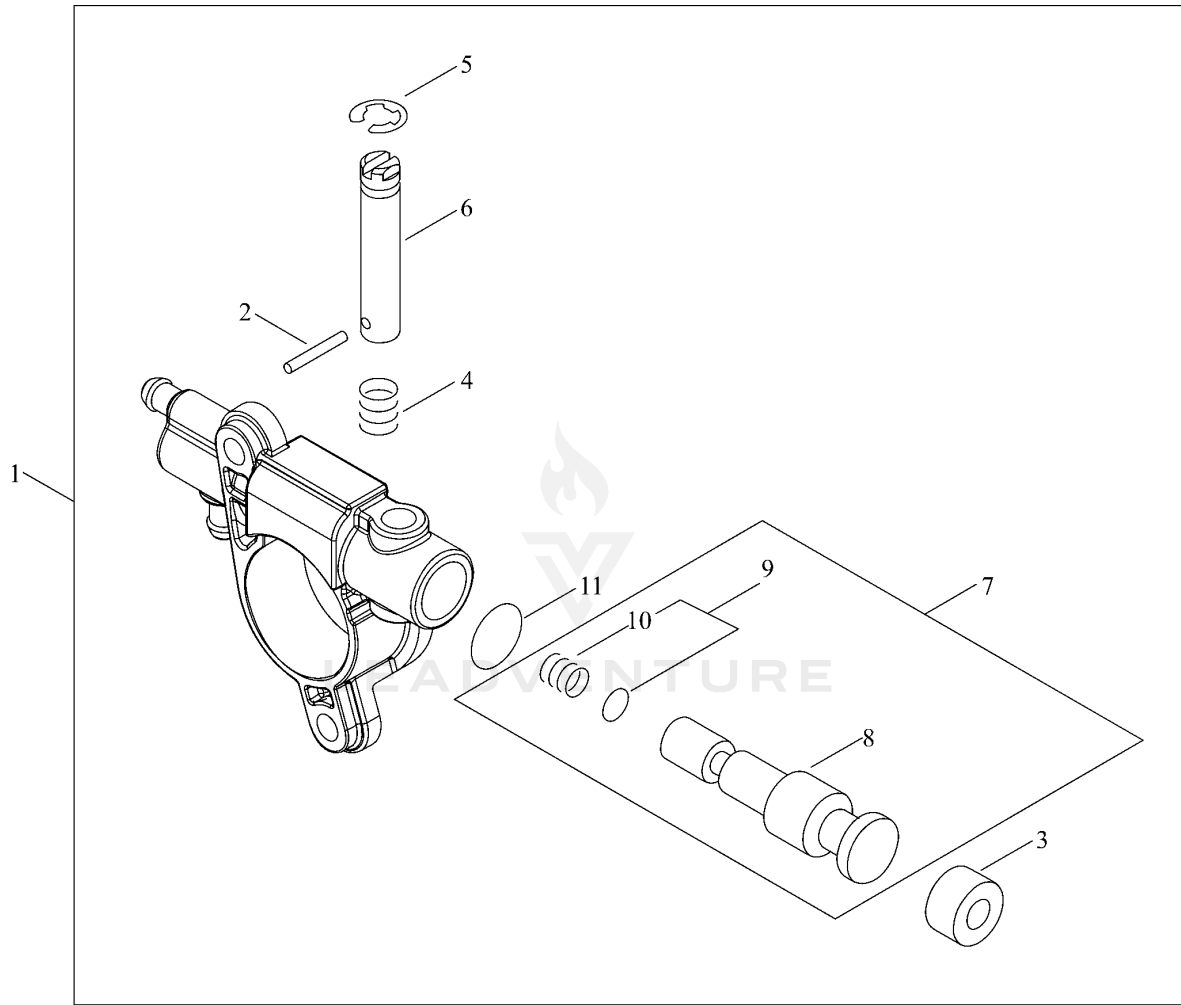

OILER

Rendered by LeadVenture, Inc.

OILER

Ref Number	Part Number	Part Description	Context Notes	Quantity
1	C022-000211	AUTO-OILER ASSEMBLY		1
2	P003-002180	PIN, SPRING		1
3	437062-38330	CAP, OIL PUMP		1
4	437015-37330	SPRING		1
5	123127-15030	RING		1
6	P003-005430	NEEDLE-ADJ		1
7	P200-000390	PLUNGER SHAFT KIT		1
8	P003-005990	SHAFT ASY-PLUNGER		1
9	P200-000490	SPRING WASHER KIT		1
10	P003-006000	SPRING		1
11	P003-005420	WASHER		1