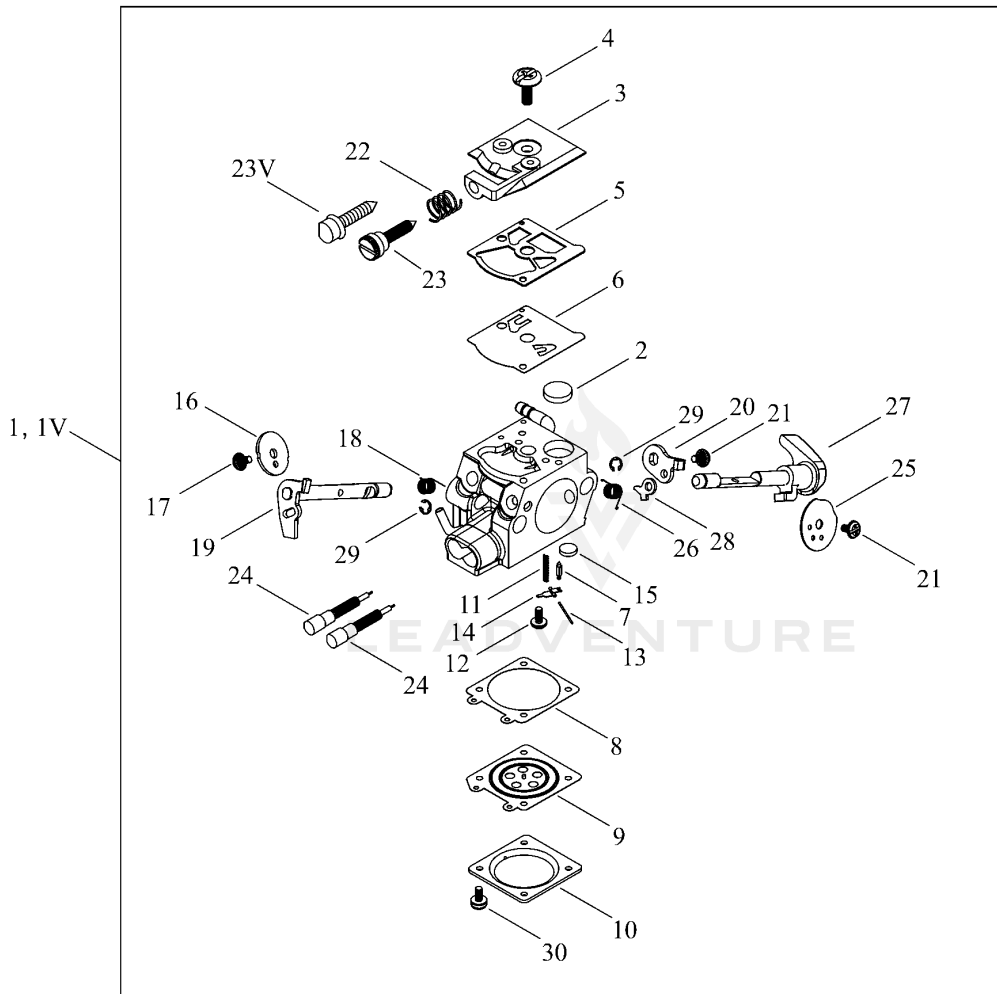

CARBURETOR

Rendered by LeadVenture, Inc.

CARBURETOR

Ref Number	Part Number	Part Description	Context Notes	Quantity
1	A021-004520	CARBURETOR,DIAPHRAGM		1
1V	A021-005160	CARBURETOR,DIAPHRAGM		1
2	123126-10631	SCREEN, INLET		1
3	123124-02960	COVER, FUEL PUMP		1
4	123110-03930	SCREW, PUMP COVER		1
5	123125-15030	GASKET, FUEL PUMP		1
6	123112-15030	DIAPHRAGM, FUEL PUMP		1
7	123137-19830	VALVE, INLET NEEDLE		1
8	123140-27230	GASKET,M. DIAPHRAGM		1
9	P003-001850	DIAPHRAGM, METERING		1
10	123142-03930	COVER, M. DIAPHRAGM		1
11	123122-39830	SPRING, METER. LEVER		1
12	123139-03930	SCREW, M. LEVER PIN		1
13	123138-03930	PIN, METERING LEVER		1
14	123123-03930	LEVER, METERING		1
15	123146-10631	PLUG, WELCH		1
16	P003-005750	VALVE, THROTTLE		1
17	P003-002380	SCREW		1
18	123113-37530	SPRING, THROTTLE RTN		1
19	P003-001300	SHAFT, THROTTLE		1
20	P003-000380	THROTTLE, LEVER		1
21	123114-38830	SCREW		2
22	123133-04260	SPRING, IDLE ADJUST		1
23	123134-04260	SCREW, IDLE ADJUST		1
23V	P003-006290	SCREW, IDLE ADJUST		1
24	P003-004190	NEEDLE		2
25	P003-000410	VALVE CHOKE		1
26	P003-004780	SPRING		1
27	P003-005760	SHAFT-CHOKE		1