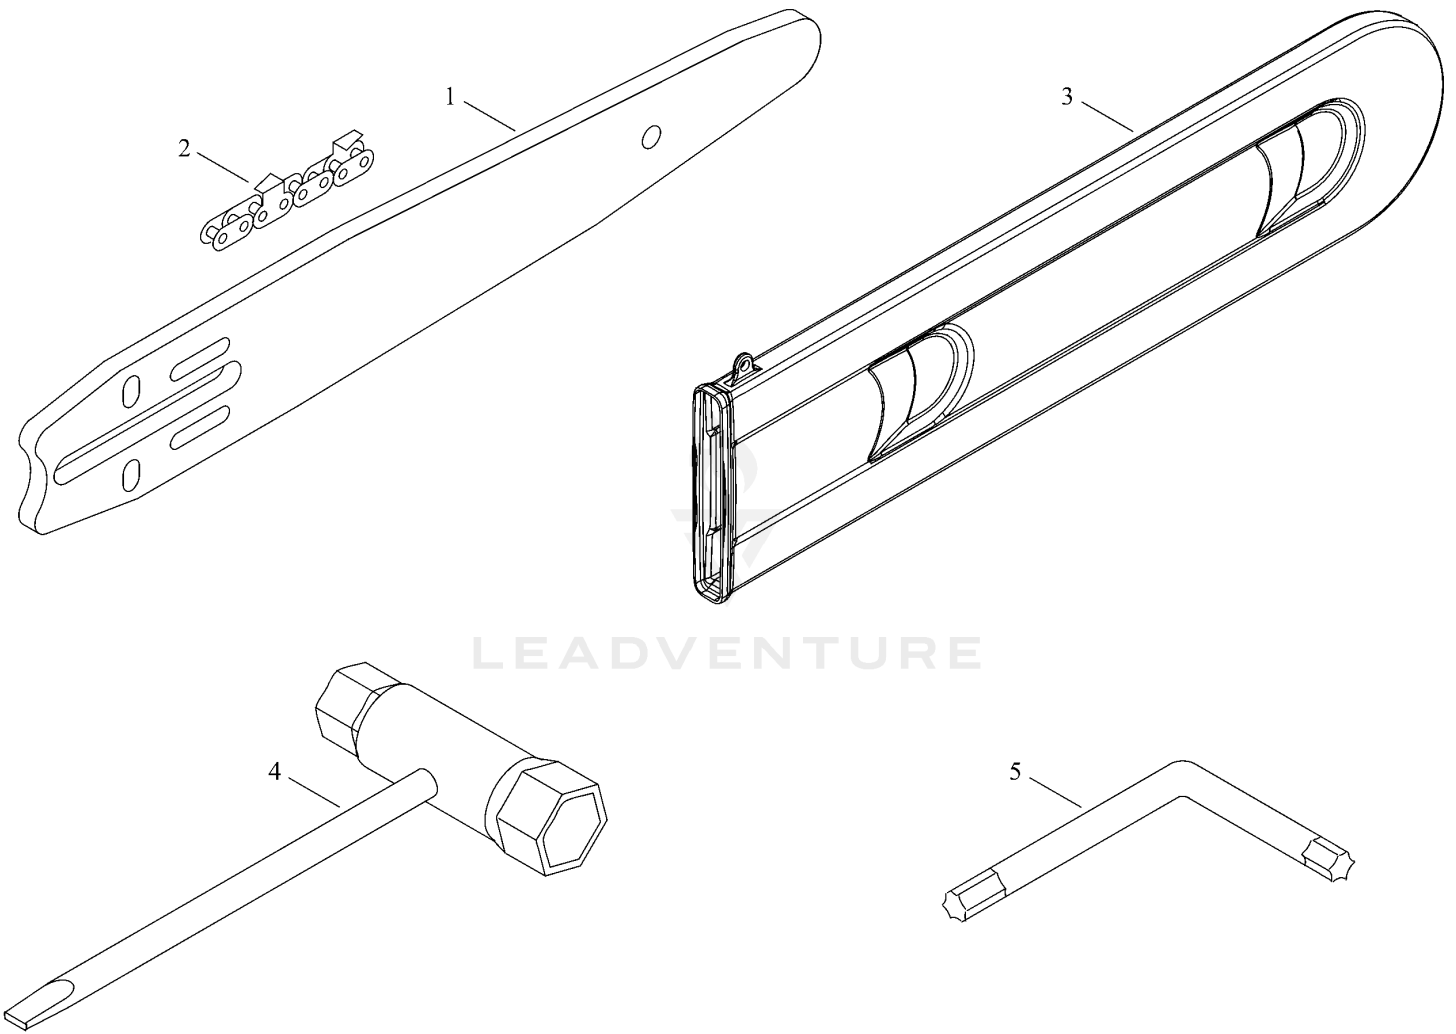

ACCESSORIES

LEADVENTURE

Rendered by LeadVenture, Inc.

ACCESSORIES

Ref Number	Part Number	Part Description	Context Notes	Quantity
1	X121-000003	BAR,GUIDE 25		1
2	X221-000100	CHAIN,SAW		1
3	X490-000840	SCABBARD,CHAIN		1
4	X602-000160	PLUG WRENCH		1
5	X605-000190	TOOL,L WRENCH		1