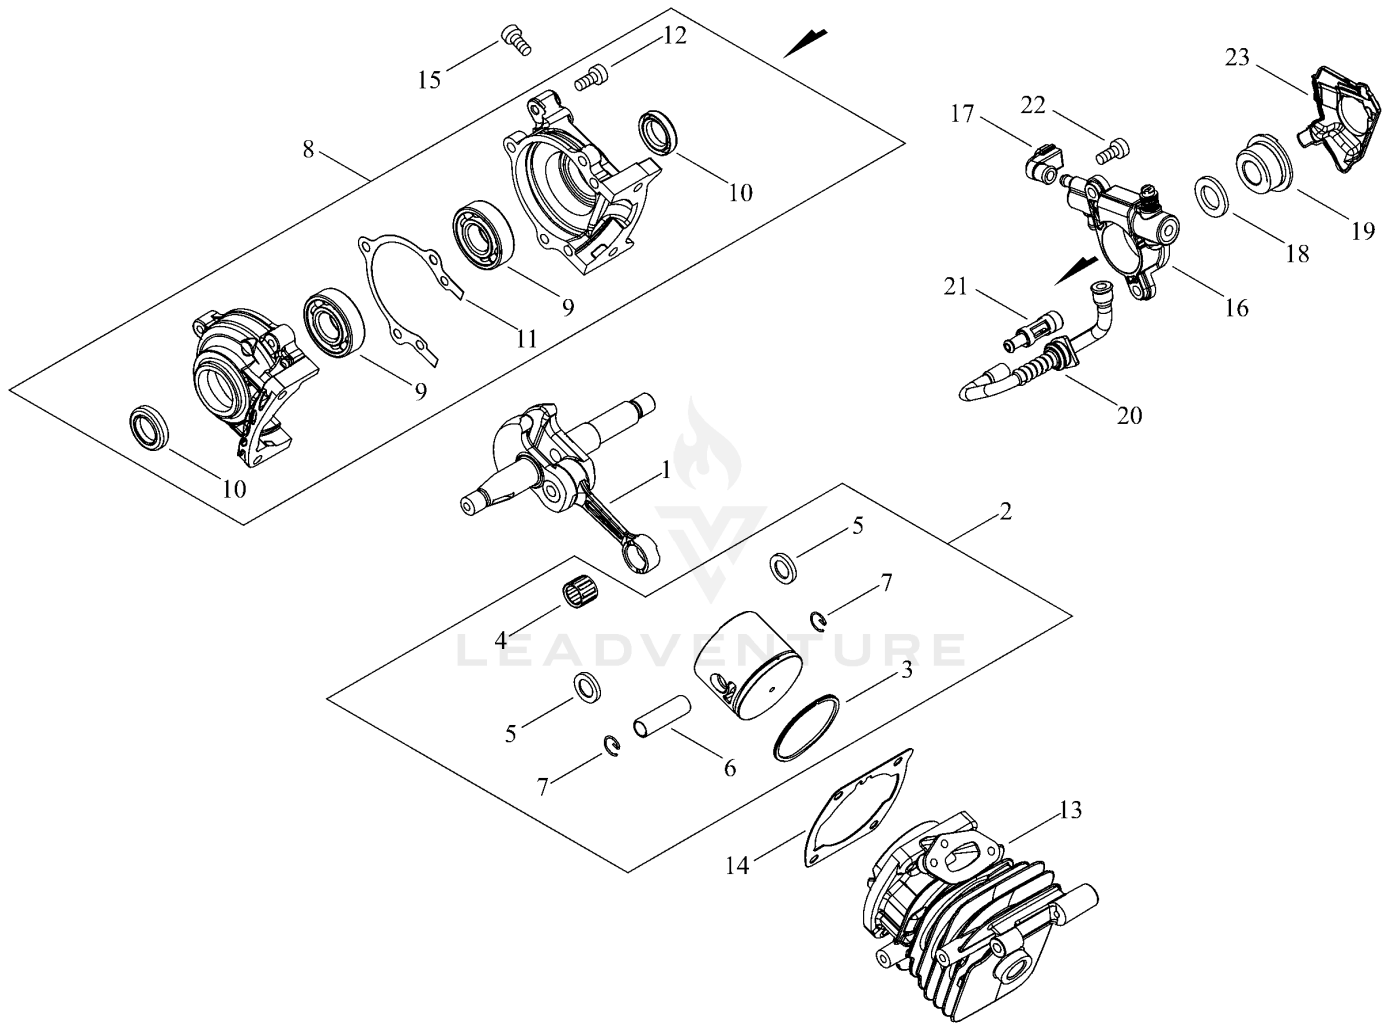

CYLINDER, PISTON, CRANKSHAFT

Rendered by LeadVenture, Inc.

CYLINDER, PISTON, CRANKSHAFT

Ref Number	Part Number	Part Description	Context Notes	Quantity
1	A011-001440	CRANKSHAFT,ASM		1
2	P021-050120	PISTON KIT		1
3	A101-000700	RING, PISTON		1
4	V553-000020	BEARING,NEEDLE 8		1
5	100014-55930	SPACER, PISTON PIN		2
6	V606-000020	PIN,ENG 8		1
7	100015-04630	CIRCLIP, PISTON PIN		2
8	P021-050130	CRANKCASE SET		1
9	900800-36001	BEARING, BALL		2
10	V505-000070	OIL SEAL		2
11	V102-000290	GASKET,CRANKCASE		1
12	V804-000100	BOLT, TORX 4		3
13	P021-050211	CYLINDER		1
14	V100-000830	GASKET,CYL		1
15	V804-000100	BOLT, TORX 4		4
16	C022-000211	AUTO-OILER ASSEMBLY		1
17	V470-002171	PIPE		1
18	V308-000030	WASHER,CIRCULAR 11		1
19	V652-000230	GEAR,WORM		1
20	V470-002200	PIPE		1
21	P021-050140	STRAINER, OIL ASY		1
22	V804-000050	BOLT, TORX 4		2
23	C236-000150	COVER,OILER		1