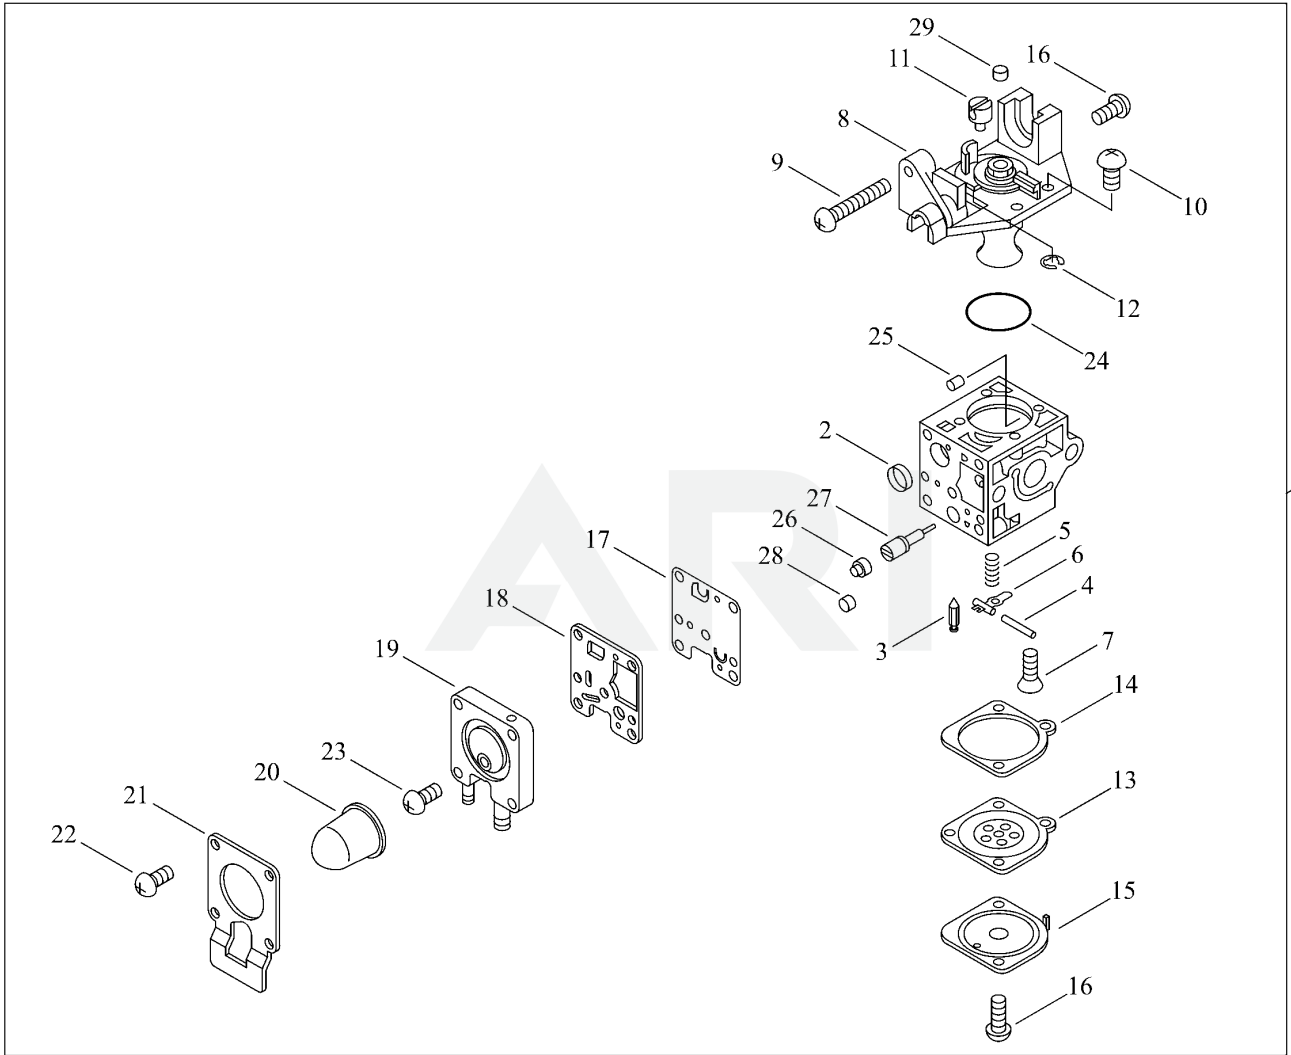

CARBURETOR

Rendered by ARI Network Services, Inc.

CARBURETOR

Ref Number	Part Number	Part Description	Context Notes	Quantity
1	A021-001742	CARBURETOR,DIAPHRAGM		1
2	P005-000010	STRAINER		1
3	125337-08260	VALVE, INLET NEEDLE		1
4	125338-13930	PIN, METERING ARM		1
5	125322-07260	SPRING, COIL		1
6	125323-08260	ARM, VALVE		1
7	125339-42030	SCREW		1
8	P005-002070	COVER ASY, ROTOR		1
9	P005-000100	SCREW,THROTTLEADJUST		1
10	125344-13931	SCREW		3
11	P005-001240	POST		1
12	P005-000190	E-RING		1
13	P005-002230	DIAPHRAGM ,METERING		1
14	P005-000200	GASKET, METERING		1
15	125342-52130	COVER, DIAPHRAGM		1
16	125344-52130	SCREW		3
17	P005-000510	DIAPHRAGM, PUMP		1
18	P005-000520	GASKET, PUMP		1
19	P005-001890	BASE, ASY PRIMER		1
20	P005-003110	PUMP, PRIMER		1
21	P005-000250	RETAINER		1
22	P005-001900	SCREW		4
23	P005-000270	SCREW		1
24	P005-004260	RING,O		1
25	P005-001000	ROLLER, GUIDE		1
26	P005-001250	RETAINER,PLUG BALL		1
27	P005-001290	SCREW,MAINN MIXTURE		1
28	P005-001270	PLUG, AJUST SCREW		1
29	A259-000010	CAP,LIMITER		1