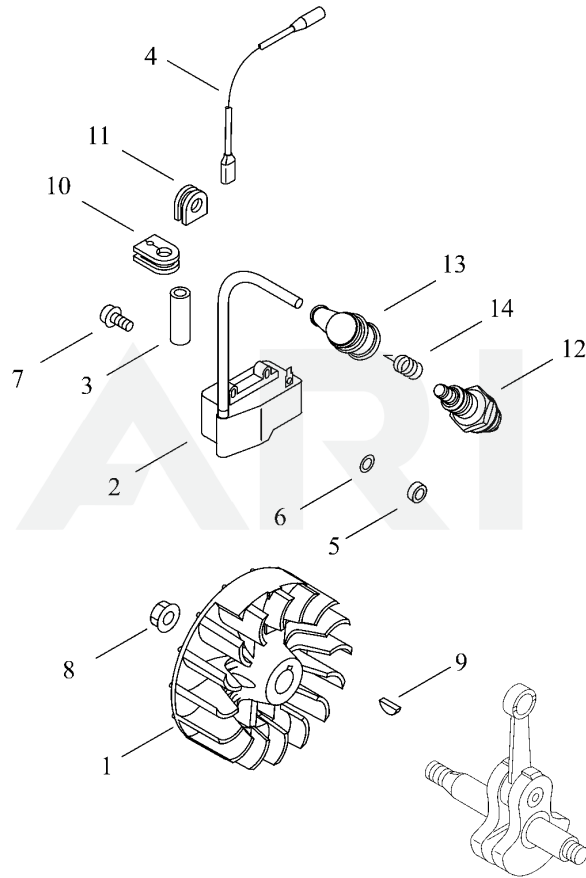

MAGNETO

Rendered by ARI Network Services, Inc.

MAGNETO

Ref Number	Part Number	Part Description	Context Notes	Quantity
1	A409-001222	ROTOR, MAGNETO		1
2	A411-000252	COIL, IGNITION		1
3	V475-003380	TUBE		1
4	162010-04561	LEAD, GROUND		1
5	V322-000031	WASHER,CIRCULAR 4		2
6	900603-00004	WASHER		2
7	V202-000130	BOLT,4		2
8	900515-00008	NUT, FLANGE		1
9	100142-12330	KEY, WOODRUFF		1
10	V135-000030	GROMMET,HT CORD		1
11	156110-04920	BUSHING		1
12	A425-000000	SPARKPLUG		1
13	A427-000013	CAP,SPARK PLUG		1
14	A426-000010	TERMINAL,SPARKPLUG		1