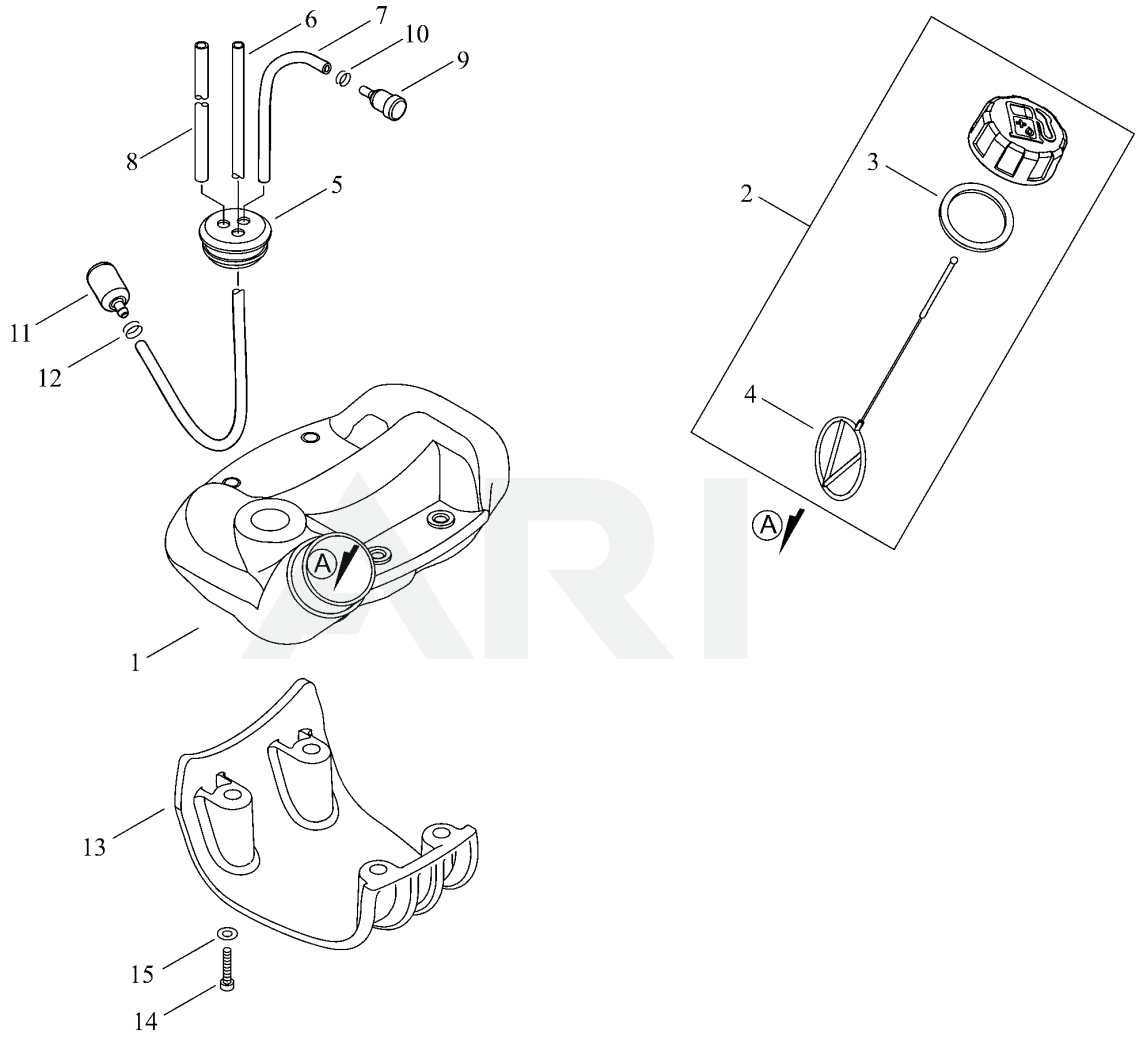

FUEL TANK

Rendered by ARI Network Services, Inc.

FUEL TANK

Ref Number	Part Number	Part Description	Context Notes	Quantity
1	A350-000440	TANK, FUEL		1
2	P100-006640	CAP,FUEL ASY		1
3	V107-000190	GASKET,FUEL CAP		1
4	131051-56030	CLIP, FUEL CAP		1
5	132115-55931	GROMMET, FUEL		1
6	V470-000581	PIPE		1
7	V471-001181	PIPE		1
8	132010-40830	PIPE 3* 6* 75		1
9	A356-000031	VALVE,CHECK		1
10	V490-001230	CLIP		1
11	A369-000001	STRAINER, FUEL		1
12	V490-001240	CLIP		1
13	A175-000030	STAND		1
14	900162-05025	BOLT HSH		4
15	900603-00005	WASHER		4