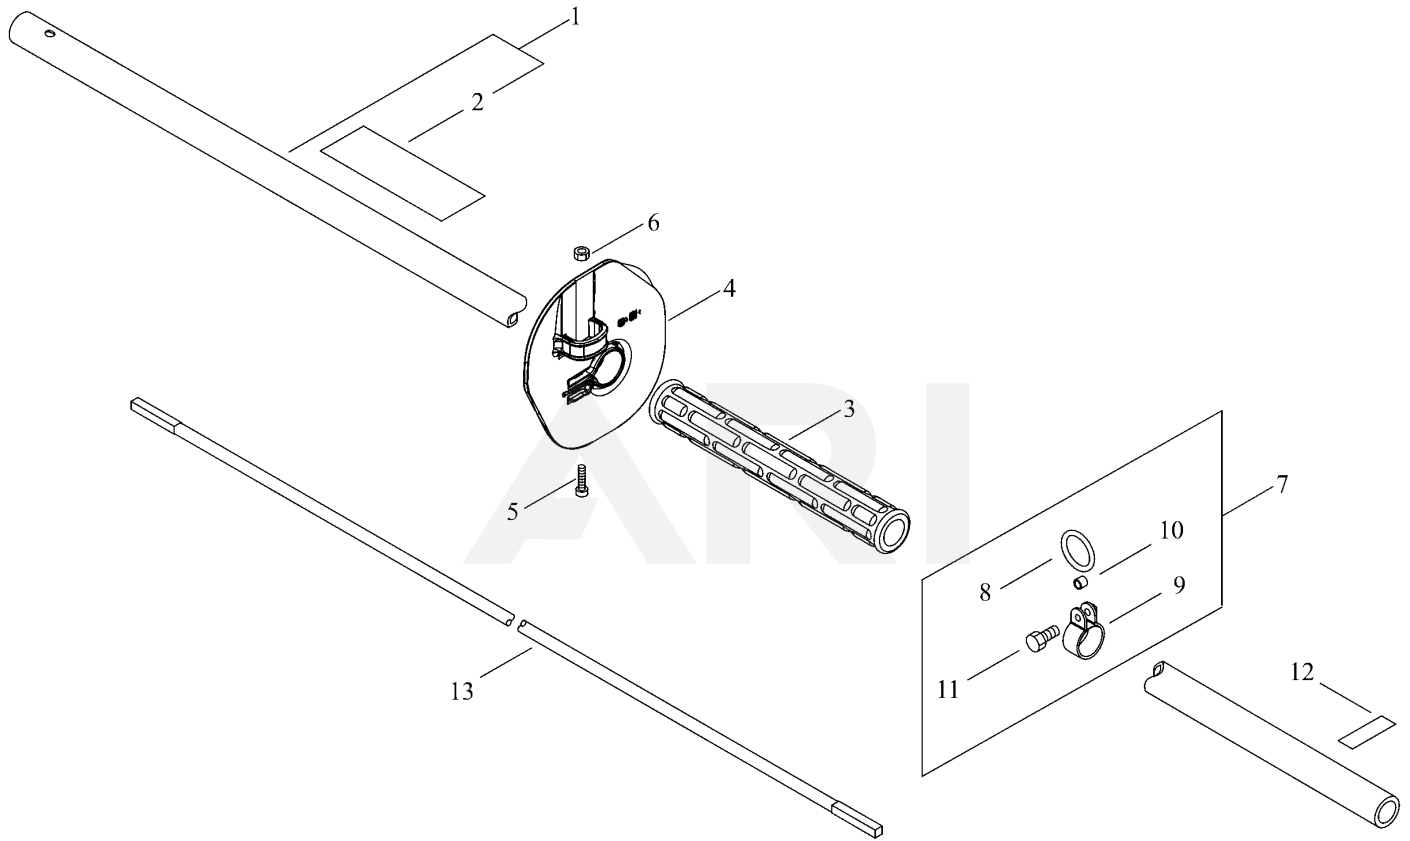

MAIN PIPE

Rendered by ARI Network Services, Inc.

MAIN PIPE

Ref Number	Part Number	Part Description	Context Notes	Quantity
1	P100-004090	MAIN PIPE ASY		1
2	890617-12361	LABEL, CAUTION		1
3	C403-000470	GRIP		1
4	C440-000022	GUARD,HAND		1
5	V805-000160	BOLT, TORX 5		1
6	900500-00005	NUT		1
7	P100-005360	HOOK ASY		1
8	301016-52730	RING,HARNESS		1
9	301207-08930	HOOK		1
10	699012-03330	SPACER		1
11	V805-000150	BOLT, TORX 5		1
12	890152-04930	LABEL, CAUTION		1
13	C506-000390	SHAFT, FLEXIBLE		1