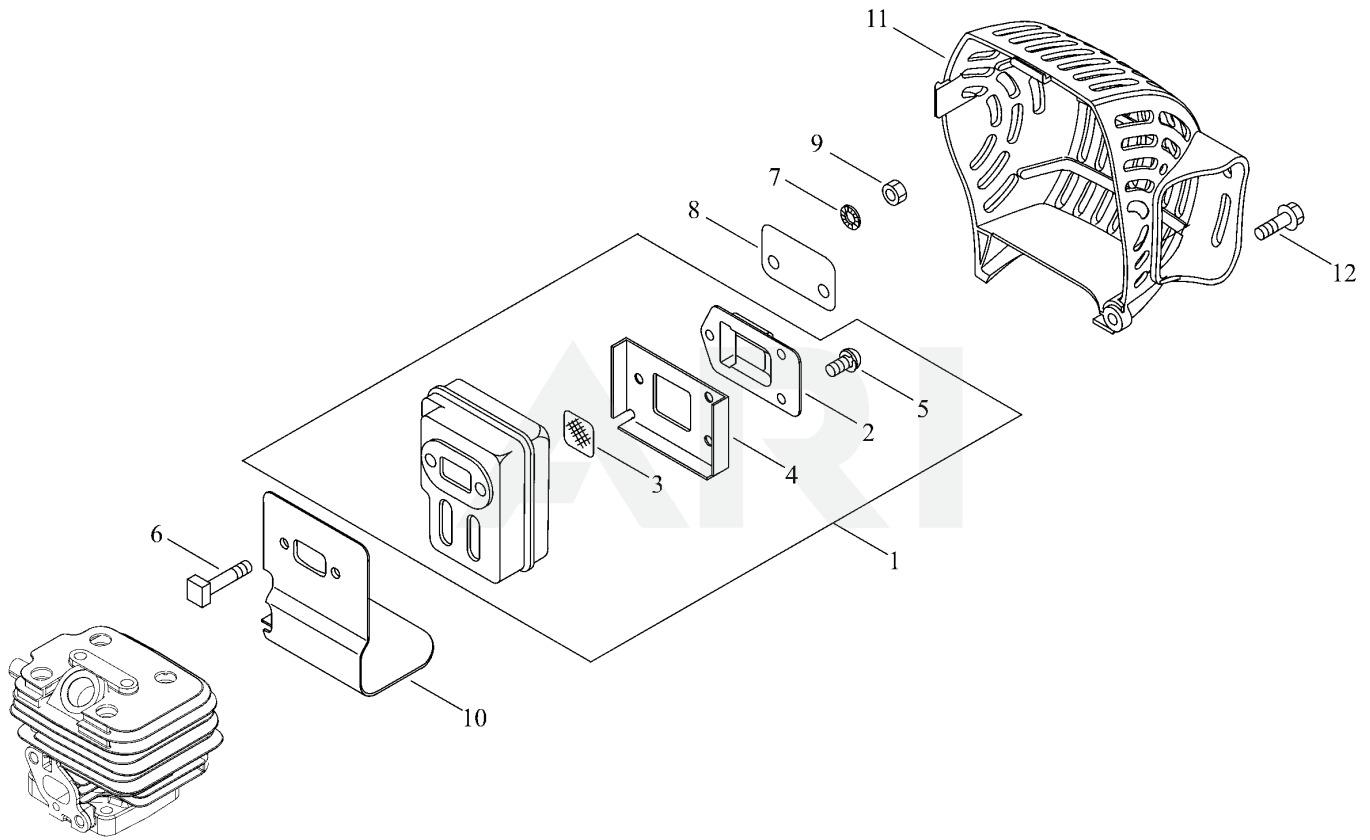

MUFFLER

Rendered by ARI Network Services, Inc.

MUFFLER

Ref Number	Part Number	Part Description	Context Notes	Quantity
1	P021-011580	MUFFLER ASY		1
2	A313-000830	GUIDE, EXHAUST		1
3	145862-40630	SCREEN, MUFFLER		1
4	V104-000790	GASKET,EXHAUST		1
5	91367-04010	SCREW		3
6	V203-000120	BOLT,5		2
7	92280-05000	WASHER, NORD-LOCK		2
8	V150-001760	PLATE,EYE		1
9	900500-00005	NUT		2
10	V104-000780	GASKET,EXHAUST		1
11	A320-000341	COVER,MUFFLER		1
12	900106-05014	BOLT HSH, FLANGE		1