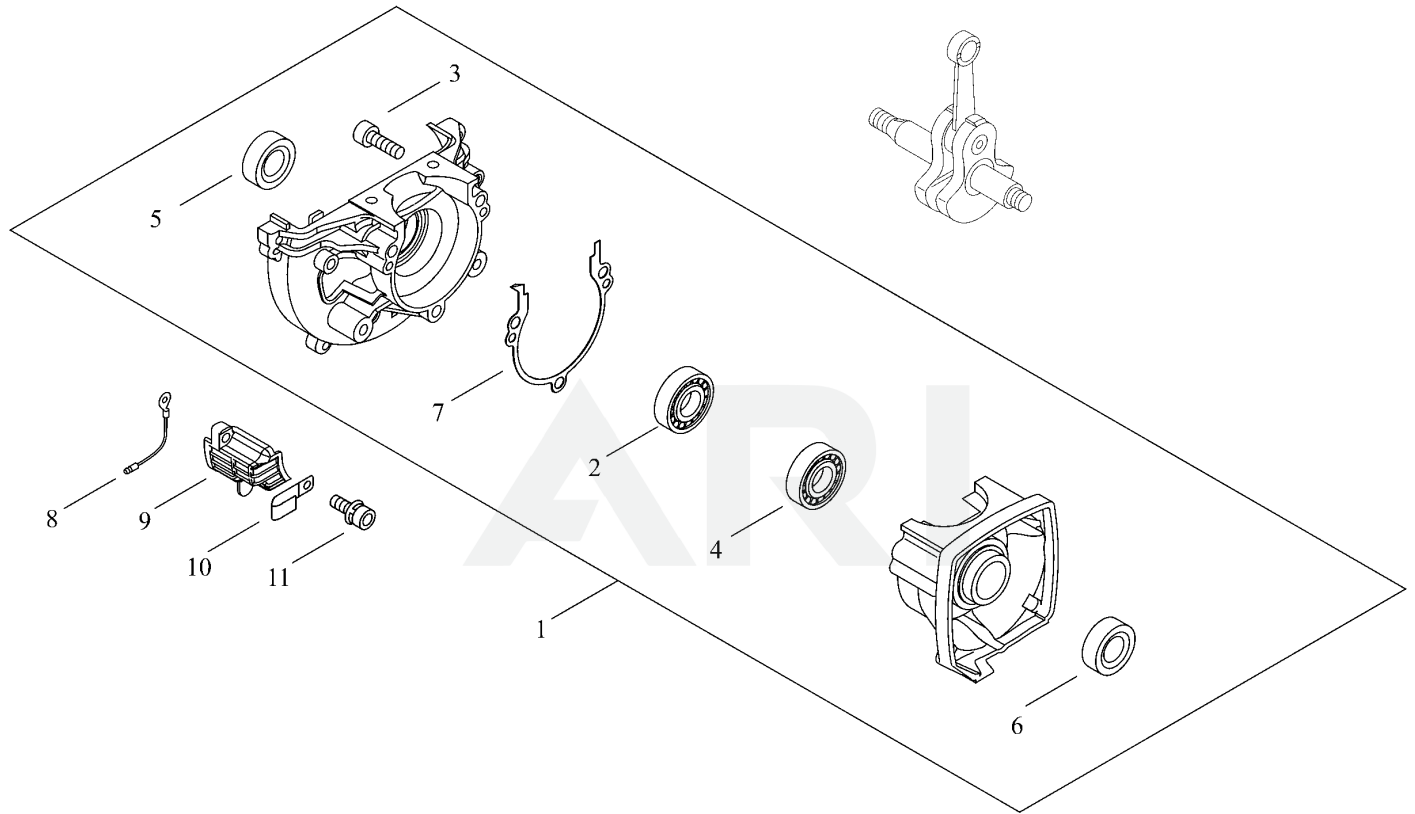

CRANKCASE

Rendered by ARI Network Services, Inc.

CRANKCASE

Ref Number	Part Number	Part Description	Context Notes	Quantity
1	P021-010801	CRANKCASE KIT		1
2	94035-36201	BEARING, BALL		1
3	900162-05028	BOLT HSH		3
4	94035-36201	BEARING, BALL		1
5	100212-42031	OILSEAL		1
6	V505-000050	SEAL,OIL 12		1
7	100242-42030	GASKET, CRANKCASE		1
8	156635-43130	LEAD, GROUND		1
9	A127-000160	COVER,DUST		1
10	159116-21231	CLAMP		1
11	900162-05016	BOLT HSH		1