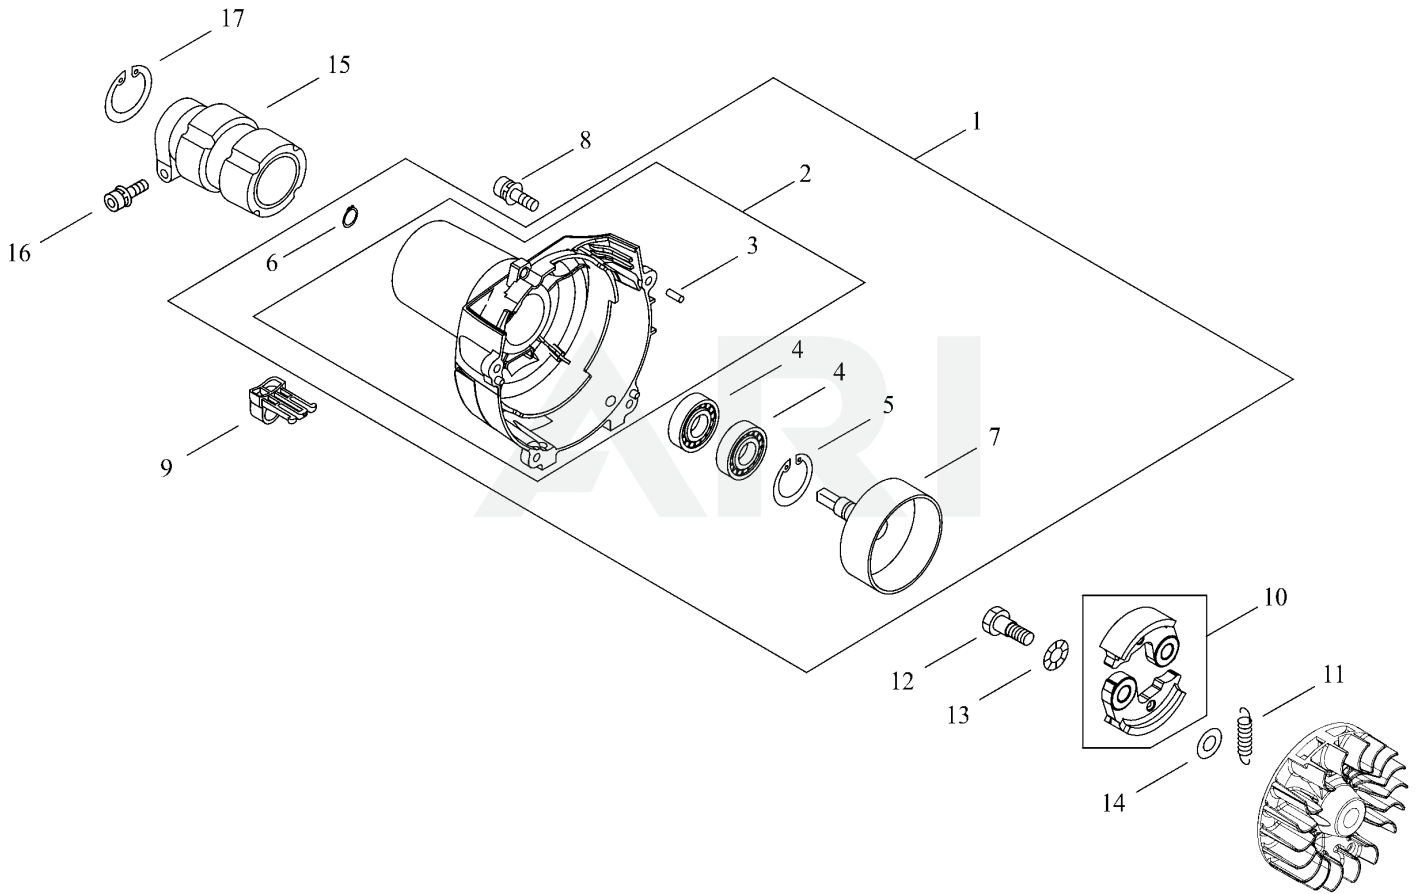

CLUTCH

Rendered by ARI Network Services, Inc.

CLUTCH

Ref Number	Part Number	Part Description	Context Notes	Quantity
1	P021-047710	COVER ASY, FAN		1
2	A172-000750	COVER, FAN		1
3	900330-40080	ROLLER		2
4	900807-06001	BEARING, BALL		2
5	900702-00028	RETAINING RING		1
6	900701-00012	RETAINING RING		1
7	A556-000390	DRUM, CLUTCH		1
8	900163-04016	BOLT HSH		4
9	V491-000180	CLIP		1
10	P021-046900	CLUTCH SHOE SET		1
11	V451-001390	SPRING, TENSION		1
12	175046-56030	SHAFT, CLUTCH		2
13	175049-56030	WASHER		2
14	175048-05530	WASHER (I)		2
15	A575-000110	FIXTURE, MAIN PIPE		1
16	900162-05028	BOLT HSH		1
17	900702-00042	RETAINING RING		1