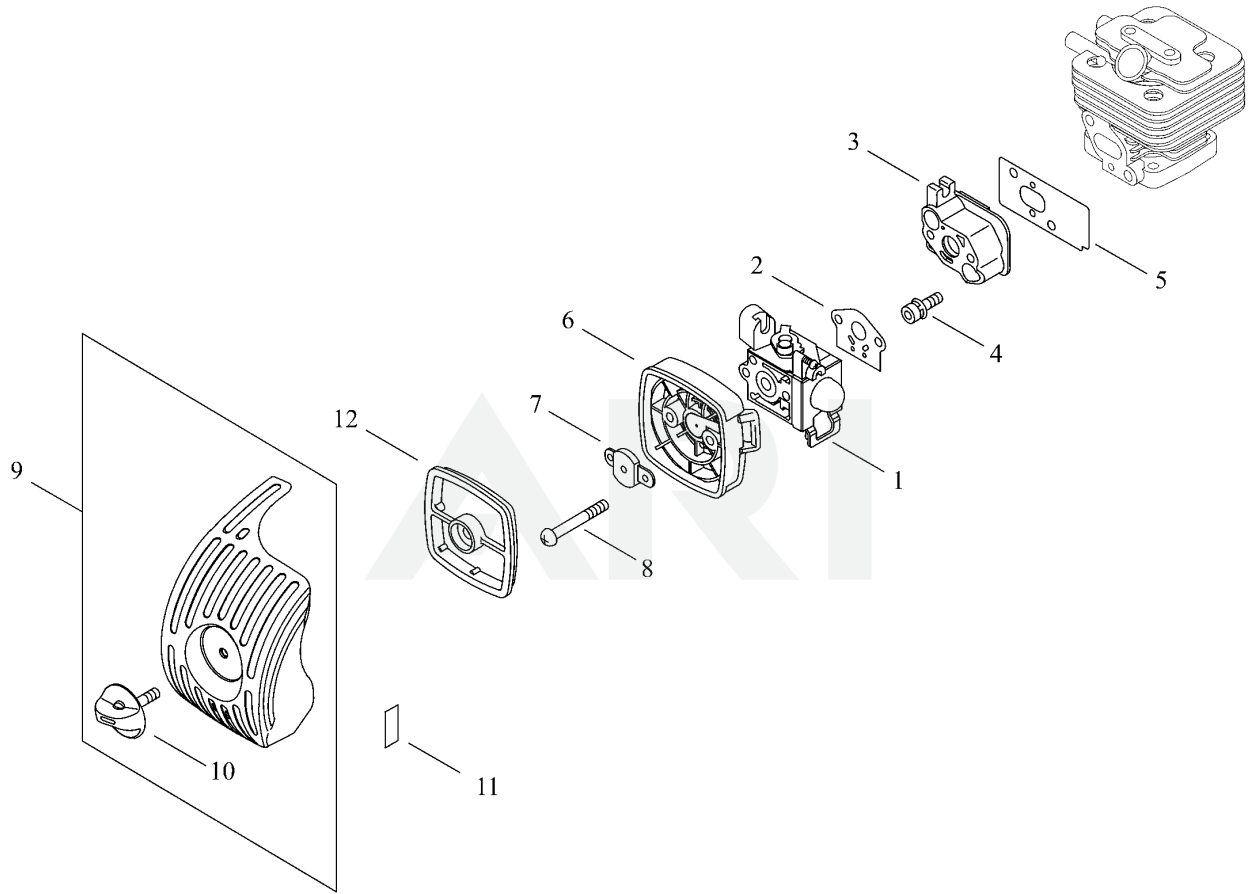

AIR CLEANER, CARBURETOR

Rendered by ARI Network Services, Inc.

AIR CLEANER, CARBURETOR

Ref Number	Part Number	Part Description	Context Notes	Quantity
1	A021-001742	CARBURETOR,DIAPHRAGM		1
2	V103-000270	GASKET,INTAKE		1
3	A200-000200	INSULATOR,INTAKE		1
4	900162-05025	BOLT HSH		2
5	V103-000210	GASKET,INTAKE		1
6	P021-049010	CASE,CLEANER		1
7	129011-52730	PLATE, PREVENT		1
8	900242-05065	SCREW		2
9	P021-047720	CLEANER COVER ASY		1
10	V299-000250	KNOB,FASTENER		1
11	890332-52730	LABEL, CHOKE		1
12	A226-001410	ELEMENT,AIR FILTER		1