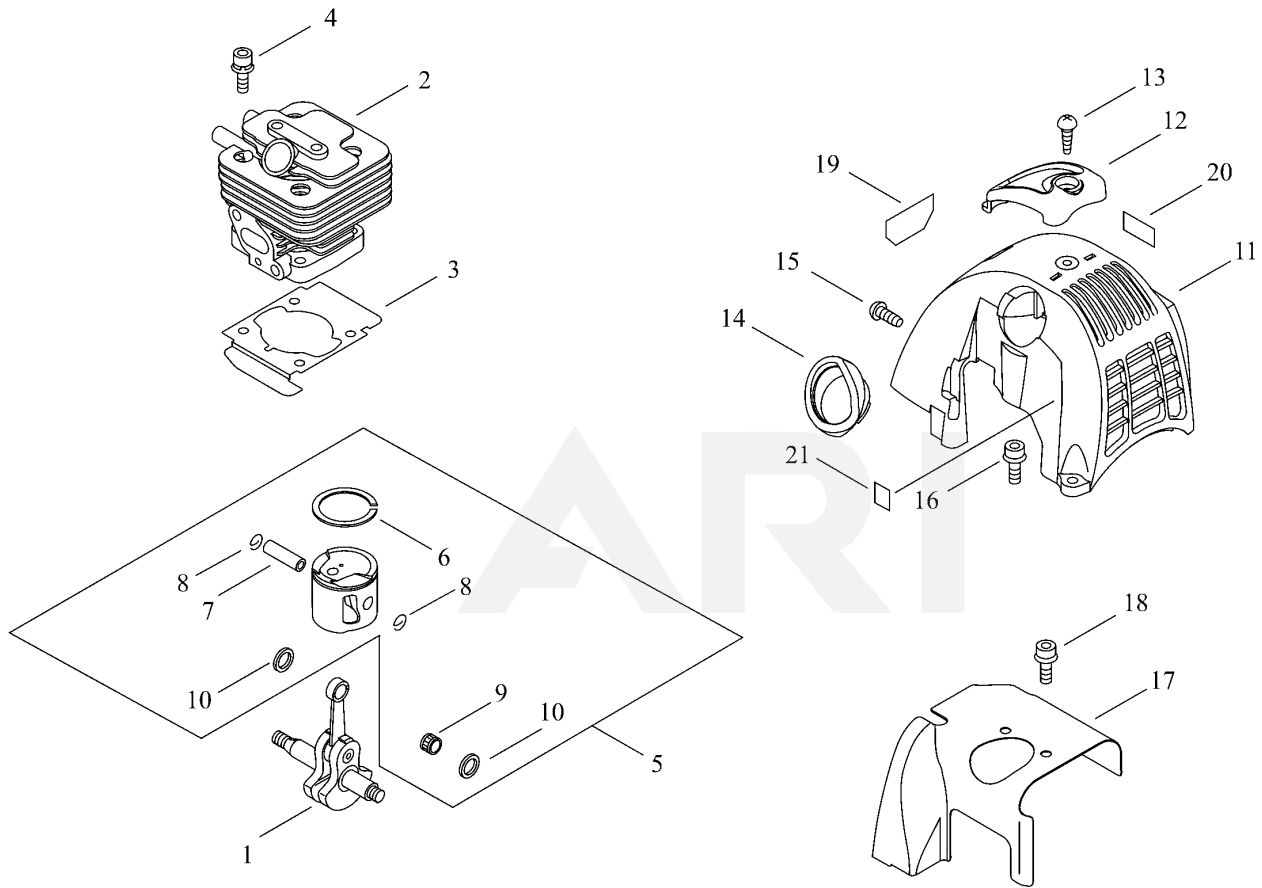

CYLINDER, PISTON, CRANKSHAFT

Rendered by ARI Network Services, Inc.

CYLINDER, PISTON, CRANKSHAFT

Ref Number	Part Number	Part Description	Context Notes	Quantity
1	A011-000434	CRANKSHAFT,ASY		1
2	A130-000761	CYLINDER		1
3	V100-000210	GASKET,CYL		1
4	900162-05025	BOLT HSH		4
5	P021-009771	PISTON KIT		1
6	A101-000170	RING, PISTON		1
7	100013-35430	PIN, PISTON		1
8	100015-03931	CIRCLIP, PISTON PIN		2
9	100012-16131	BEARING, NEEDLE		1
10	100014-53630	SPACER, PISTON PIN		2
11	A160-000780	COVER,CYLINDER		1
12	A162-000100	GUARD, TOP		1
13	900256-05016	SCREW, TAPPING		1
14	A162-000080	GUARD, TOP		1
15	91140-05012	BOLT HS, BUTTON		1
16	900106-05014	BOLT HSH, FLANGE		1
17	A160-000691	COVER,CYLINDER		1
18	900106-05008	BOLT HSH, FLANGE		2
19	X547-000930	LABEL,ECHO		1
20	X505-007710	LABEL,CAUTION		1
21	X524-001901	LABEL		1