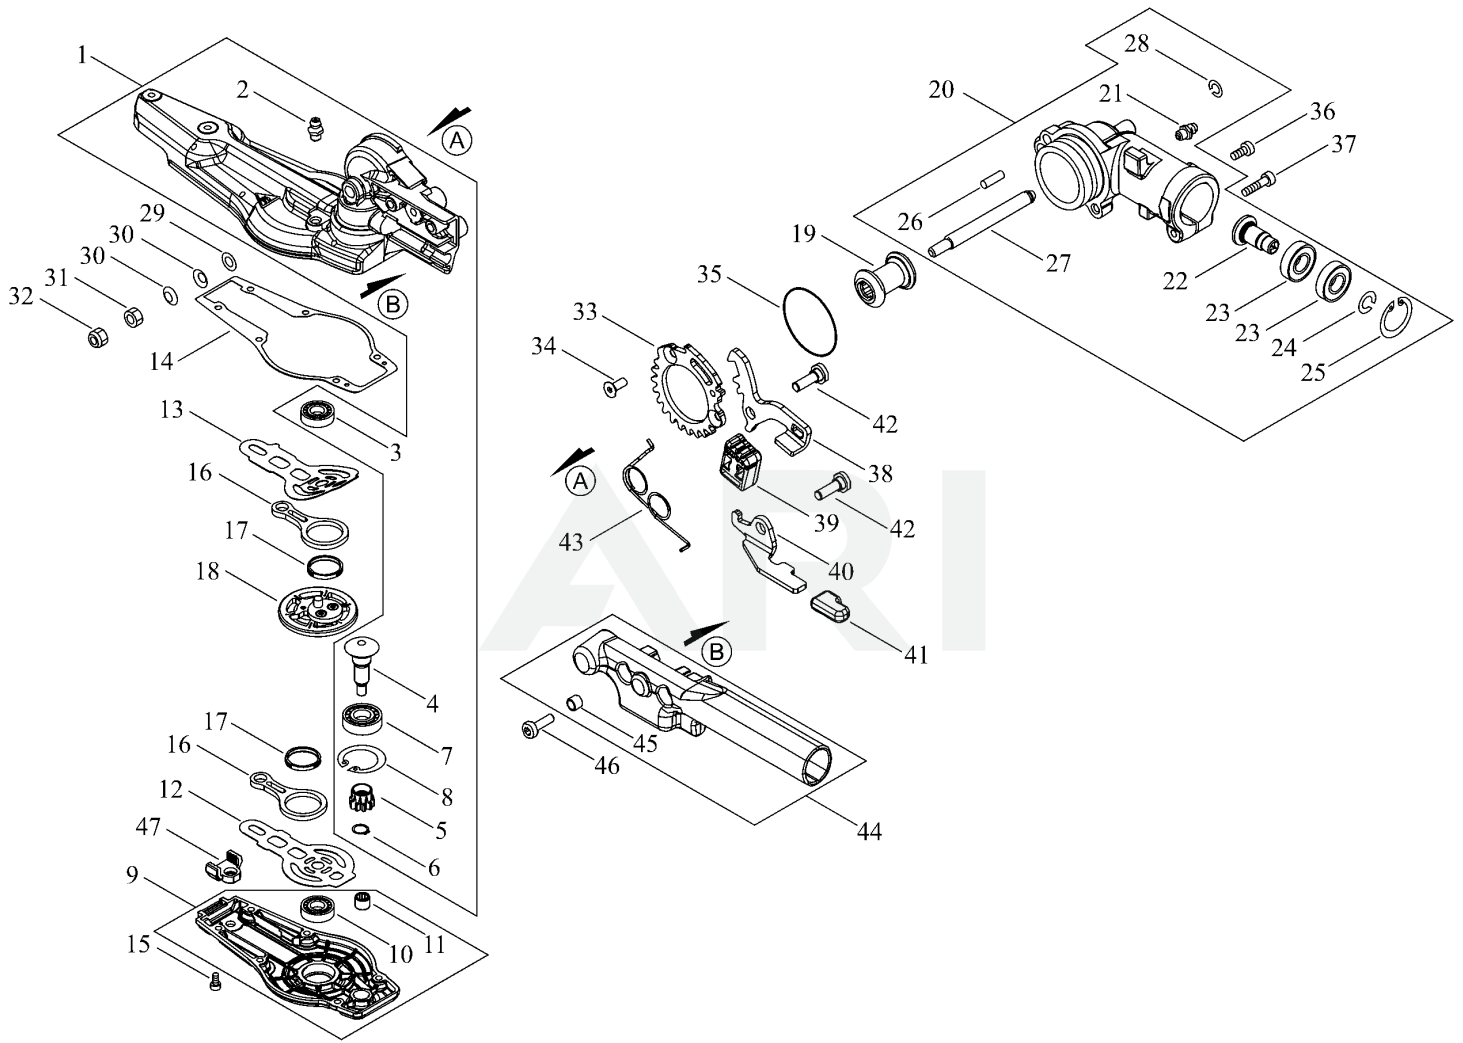

GEAR CASE

Rendered by ARI Network Services, Inc.

GEAR CASE

Ref Number	Part Number	Part Description	Context Notes	Quantity
1	P100-003620	CASE,GEAR ASY		1
2	V187-000080	GREASE NIPPLE		1
3	900800-00608	BEARING, BALL		1
4	V655-000110	SHAFT,PINION		1
5	V650-000730	GEAR,SPUR		1
6	900701-00008	RETAINING RING		1
7	900800-06001	BEARING, BALL		1
8	900702-00028	RETAINING RING		1
9	P100-003631	LID ASY, GEARCASE		1
10	900800-00608	BEARING, BALL		1
11	V551-000000	BEARING,NEEDLE 6		1
12	V150-004310	PLATE,EYE		1
13	V150-004320	PLATE,EYE		1
14	V110-000200	GASKET,GEAR CASE		1
15	V804-000050	BOLT, TORX 4		6
16	C532-000530	ROD, CONNECTING		2
17	V572-000000	BEARING, NEEDLE		2
18	V060-000130	GEAR,SPUR		1
19	P100-003640	GEAR,BEVEL		1
20	P100-005380	CASE,GEAR ASY		1
21	V187-000080	GREASE NIPPLE		1
22	V651-001100	GEAR,BEVEL		1
23	900857-06901	BEARING, BALL		2
24	900706-00012	RETAINING RING		1
25	900702-00024	RETAINING RING		1
26	V623-000120	PIN,STRAIGHT 5		1
27	C534-001100	SHAFT, GEAR		1
28	92411-08000	RETAINING RING		1
29	900603-00006	WASHER		1