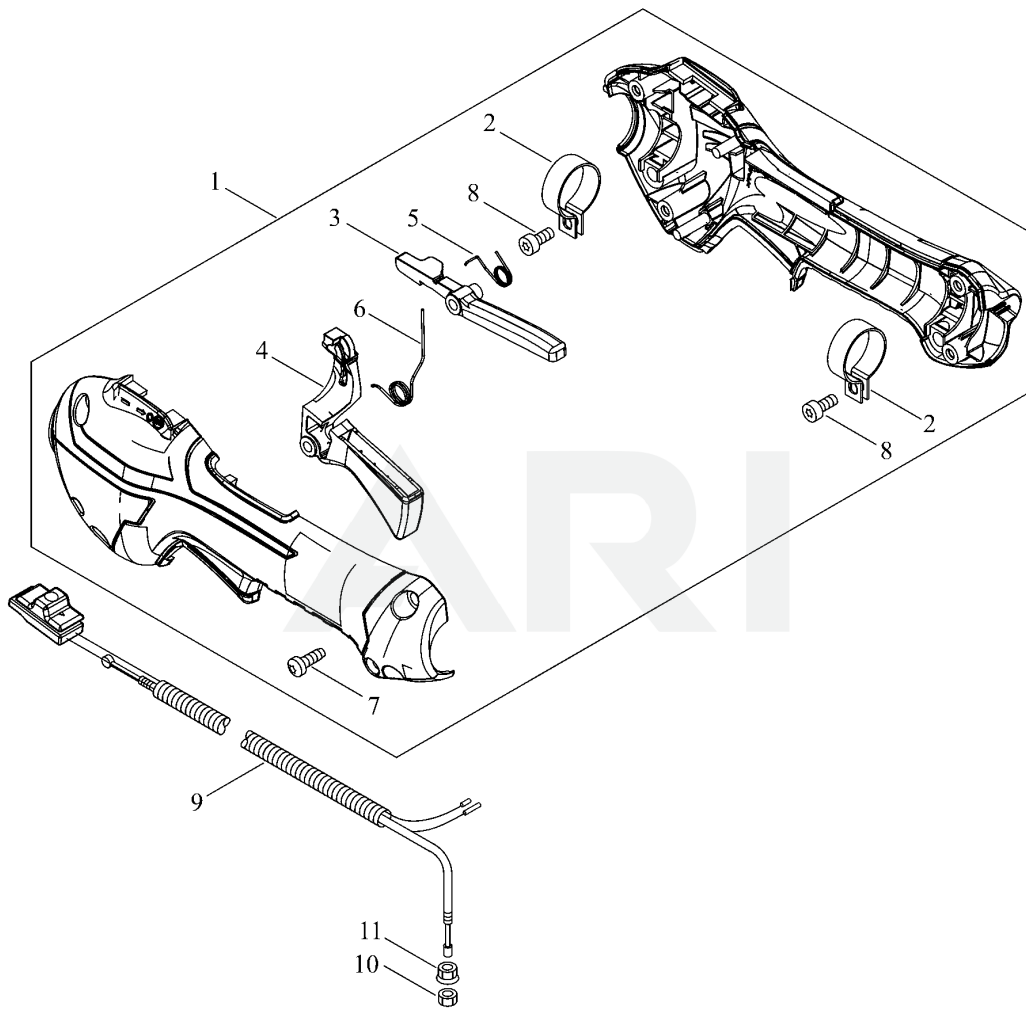

THROTTLE

Rendered by ARI Network Services, Inc.

THROTTLE

Ref Number	Part Number	Part Description	Context Notes	Quantity
1	P021-047691	GRIP ASY		1
2	V495-003020	BAND		2
3	C460-000441	LOCKOUT, THROTTLE		1
4	C453-000482	LEVER, THROTTLE		1
5	V452-001510	SPRING,TORSION		1
6	V452-001520	SPRING,TORSION		1
7	V805-000000	BOLT, TORX 5		4
8	V805-000150	BOLT, TORX 5		2
9	P021-047700	CABLE ASY, CONTROL		1
10	900502-00006	NUT		1
11	900518-00006	NUT, FLANGE		1