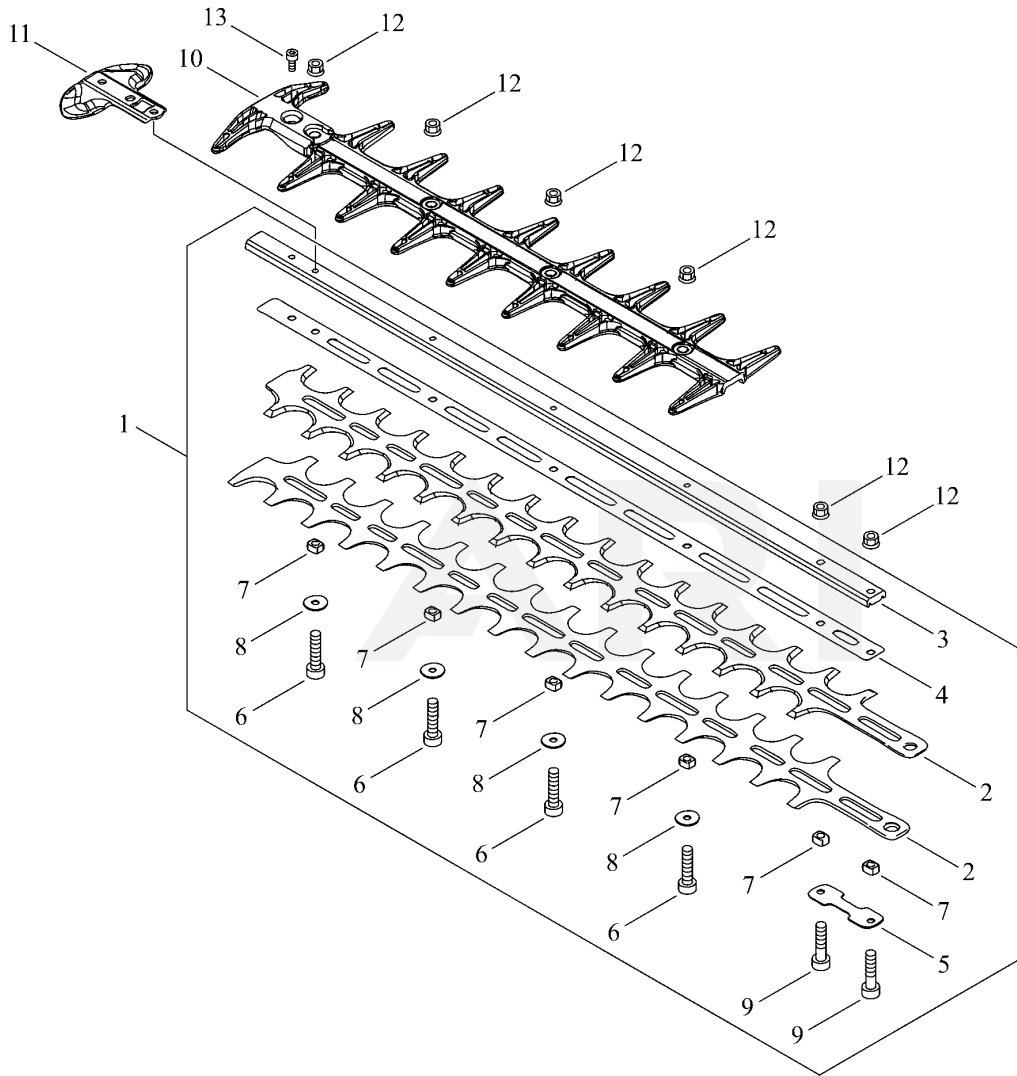

CUTTING BLADE

Rendered by ARI Network Services, Inc.

CUTTING BLADE

Ref Number	Part Number	Part Description	Context Notes	Quantity
1	X041-000630	CUTTER,ASM		1
2	X411-001360	CUTTER		2
3	X425-001030	SUPPORT,CUTTER		1
4	X425-001040	SUPPORT,CUTTER		1
5	V150-004330	PLATE,EYE		1
6	V805-000170	BOLT, TORX 5		4
7	V353-000250	COLLAR		6
8	V303-000290	WASHER		4
9	V805-000180	BOLT, TORX 5		2
10	X431-000250	BLUNT		1
11	E278-000311	PROTECTOR		1
12	92108-05000	NUT, FLANGE		6
13	V805-000120	BOLT, TORX 5		1