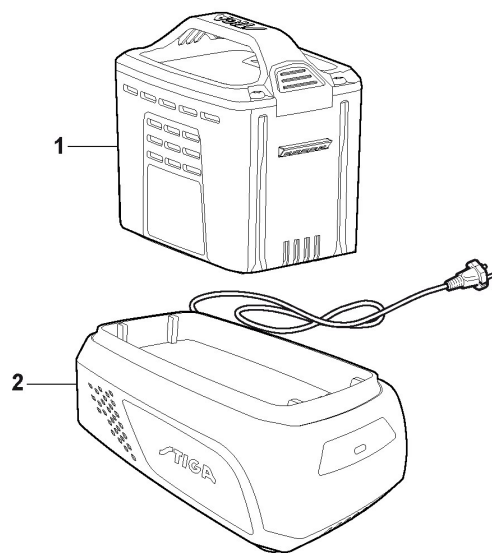

Please Note: These images are for illustrative purposes only.
For more info see descriptions.

Battery

Ref.nr.	Antal	Komponentkode	Beskrivelse	Noter	From	Op til
1	1	278012008/ST1	48V - 2Ah Battery			
1	1	278014008/ST1	48V - 4Ah Battery			
1	1	278015008/ST1	48V - 5Ah Battery			
2	1	278020008/ST1	48V Charger - EU plug