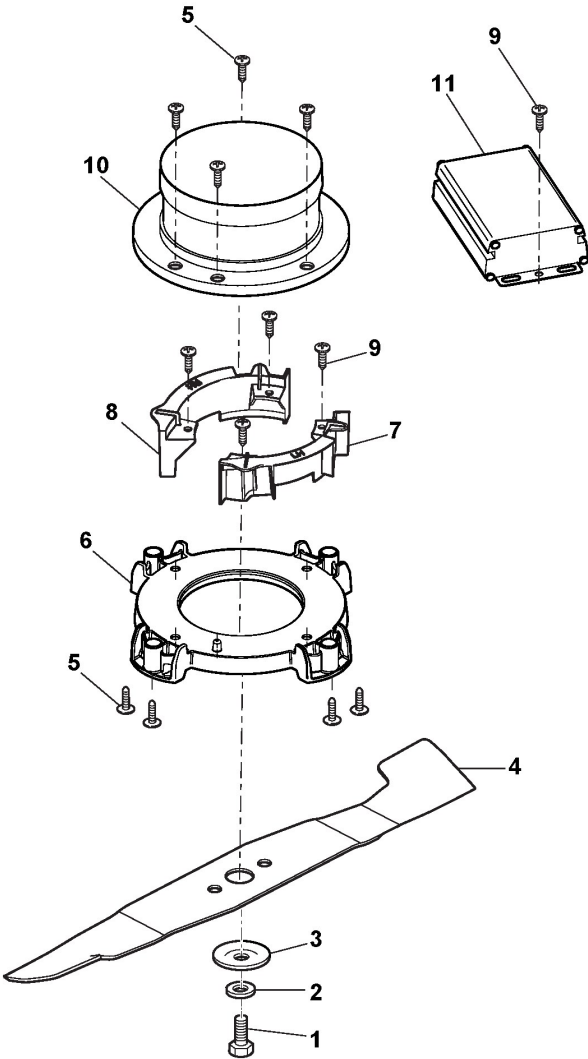

Electric Motor/Blade

Ref.nr.	Antal	Komponentkode	Beskrivelse	Noter	From	Op til
1	1	112793312/0	Screw			
2	1	122671651/0	Washer			
3	1	112508122/0	Washer			
4	1	181004466/0	Blade			
5	8	112728699/0	Screw			
6	1	322207227/0	Fairlead			
7	1	322393686/0	Left Battery Flange Wall			
8	1	322393685/0	Right Battery Flange Wall			
9	6	112728714/0	Screw			
10	1	118563519/0	Electric Motor			
11	1	118206013/0	PCB Assy