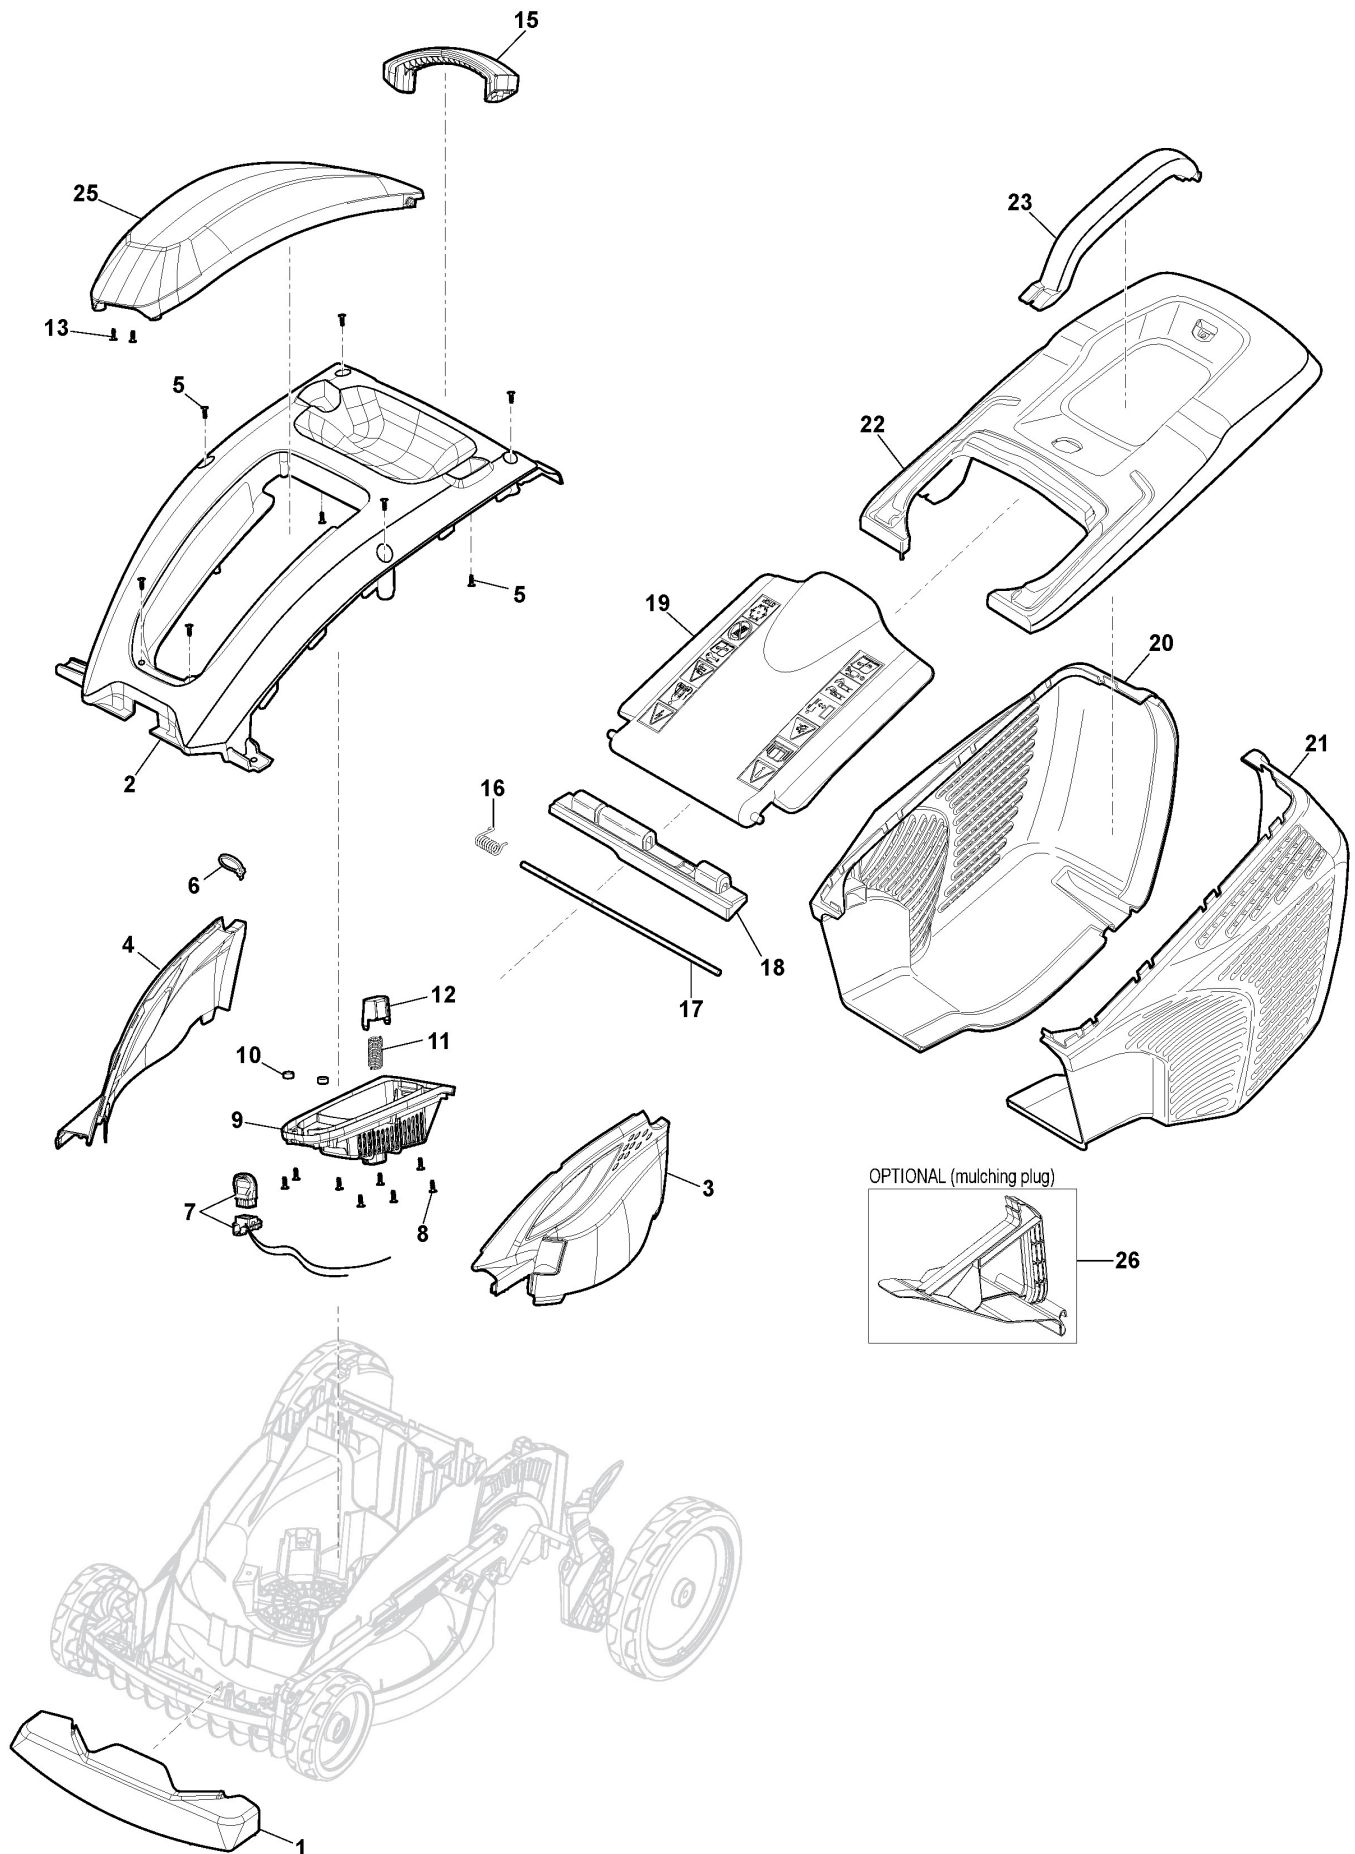

### Spare parts list Reservdelar Repuestos Ersatzteile Pièces détachées Reserve onderdelen Catalogo ricambi

- Use ST. S.p.A. Genuine Spare Parts specified in the parts list for repair and/or replacement.
- The contents described in the parts list may change due to improvement.
- The drawings of the spare parts are only indicative And might Not represent the part in question exactly.
- The indications "right" - "left" - "front" - "rear" refer to the position of the operator when using the machine.
- When placing orders of parts for repair And/Or replacement, make sure that the illustrated parts list Is the one applying to the machine's year of manufacture, as shown on the identification plate attached to the machine.

## Deck, Wheels and Height Adjusting

Ref.nr.	Antal	Komponentkode	Beskrivelse	Noter	From	Op til
1	1	322066783/0	Deck STIGA Grey			
2	1	322785450/0	Support, Wheel			
3	2	322686105/0	Wheel			
4	2	322110745/0	Hub Cap Grey			
5	4	112604903/0	Washer			
6	1	122033425/0	Rear Wheel Axle			
7	2	322545142/0	Plate			
8	8	112728714/0	Screw			
9	1	322785511/0	Lever, Height Adjustment			
10	1	322524354/0	Pin			
11	1	122446195/0	Spring			
12	1	322869690/0	Rod, Height Adjustment			
13	2	322785415/0	Plate			
14	1	122033424/0	Rear Wheel Axle			
15	1	322785438/0	Support, Wheel			
16	2	322686104/0	Wheel			
17	2	322110826/0	Hub Cap Grey			
18	1	322785449/0	Support, Wheel			