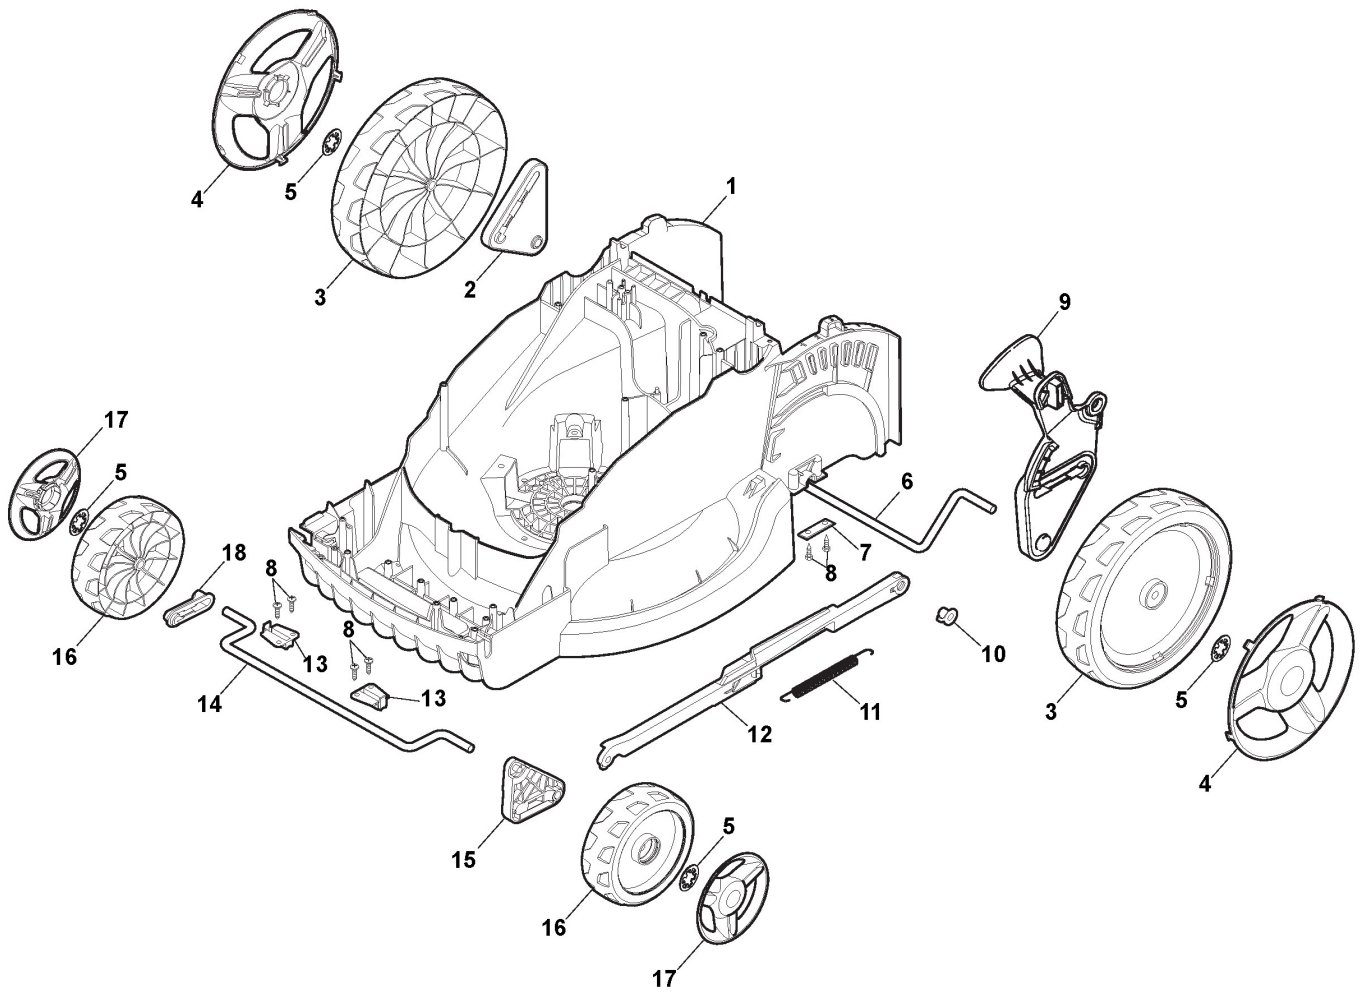

## SLM 540 AE (2021)

294386068/ST1

## Deck, Wheels and Height Adjusting

Ref.nr.	Antal	Komponentkode	Beskrivelse	Noter	From	Op til
1	1	322066783/0	Deck STIGA Grey			
2	1	322785450/0	Support, Wheel			
3	2	322686105/0	Wheel			
4	2	322110745/0	Hub Cap Grey			
5	4	112604903/0	Washer			
6	1	122033425/0	Rear Wheel Axle			
7	2	322545142/0	Plate			
8	8	112728714/0	Screw			
9	1	322785511/0	Lever, Height Adjustment			
10	1	322524354/0	Pin			
11	1	122446195/0	Spring			
12	1	322869690/0	Rod, Height Adjustment			
13	2	322785415/0	Plate			
14	1	122033424/0	Rear Wheel Axle			
15	1	322785438/0	Support, Wheel			
16	2	322686104/0	Wheel			
17	2	322110826/0	Hub Cap Grey			
18	1	322785449/0	Support, Wheel			