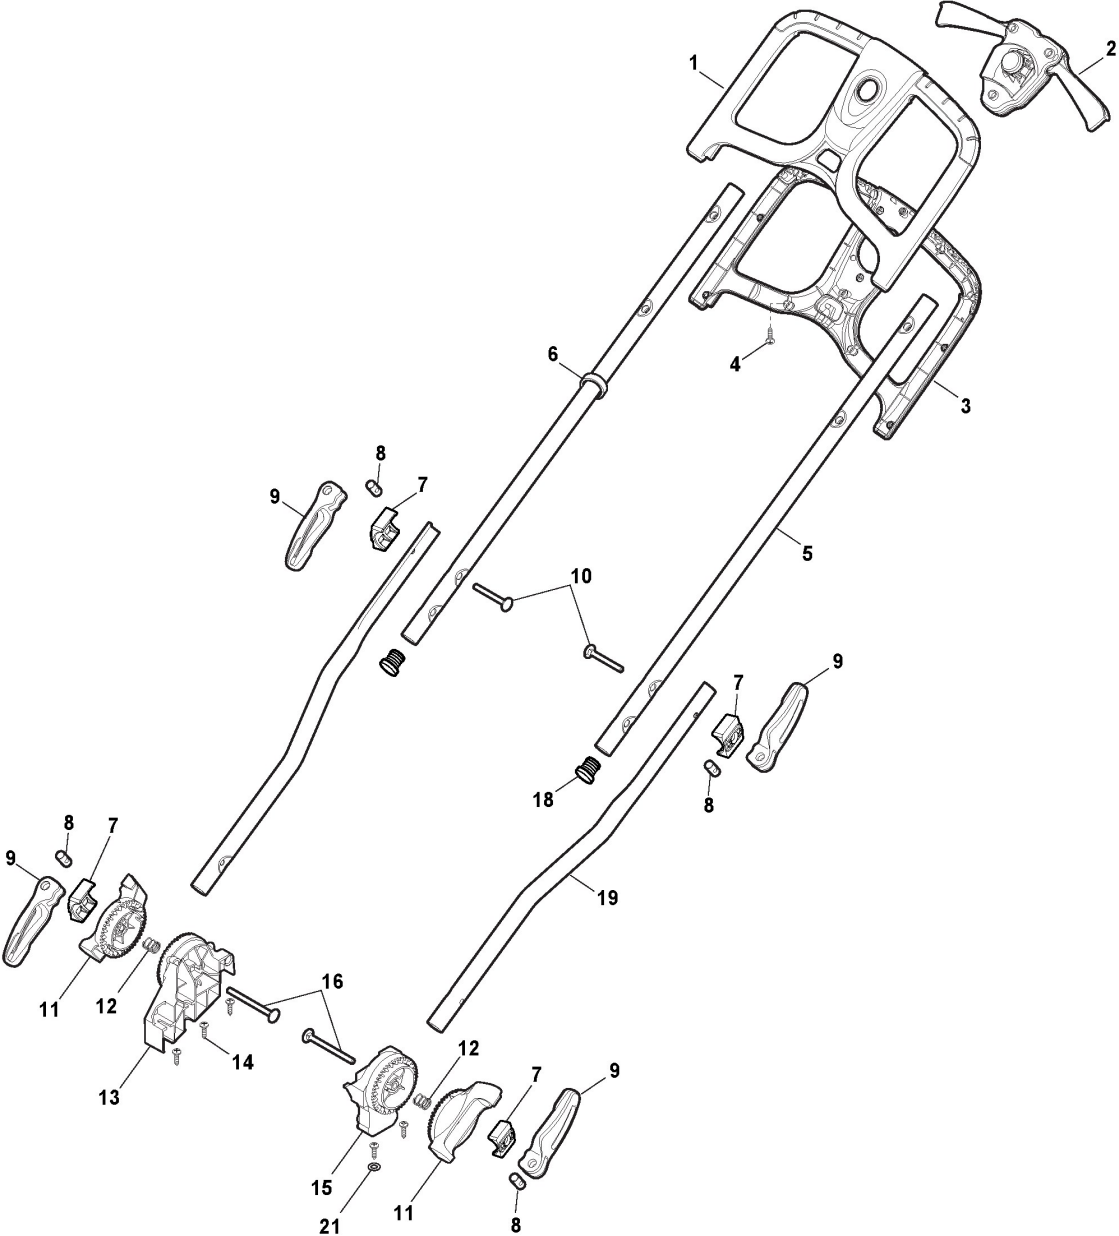

## Deck, Wheels and Height Adjusting

Ref.nr.	Antal	Komponentkode	Beskrivelse	Noter	From	Op til
1	1	322066783/0	Deck STIGA Grey			
2	1	322785450/0	Support, Wheel			
3	2	322686105/0	Wheel			
4	2	322110745/0	Hub Cap Grey			
5	4	112604903/0	Washer			
6	1	122033425/0	Rear Wheel Axle			
7	2	322545142/0	Plate			
8	8	112728714/0	Screw			
9	1	322785511/0	Lever, Height Adjustment			
10	1	322524354/0	Pin			
11	1	122446195/0	Spring			
12	1	322869690/0	Rod, Height Adjustment			
13	2	322785415/0	Plate			
14	1	122033424/0	Rear Wheel Axle			
15	1	322785438/0	Support, Wheel			
16	2	322686104/0	Wheel			
17	2	322110826/0	Hub Cap Grey			
18	1	322785449/0	Support, Wheel			

## Body Work

Ref.nr.	Antal	Komponentkode	Beskrivelse	Noter	From	Op til
1	1	322226306/1	Front Cover, Grey			
2	1	322055652/0	Cover, Yellow			
3	1	322110832/0	Left Side Cover, Grey			
4	1	322110831/0	Right Side Cover, Grey			
5	8	112728714/0	Screw			
6	1	133320022/0	Fastpoint Clamp Art.0384.Aa01			
7	1	118210030/0	Safety Key Set			
8	8	112728696/0	Screw			
9	1	322722863/0	Battery Housing			
10	2	118551525/0	Magnet			
11	1	1134-3262-01	Spring			
12	1	322602041/0	Battery Pack Button			
13	2	112728696/0	Screw			
14	1	322055650/0	Battery Cover			
15	1	322393719/0	Handle			
16	1	122450470/0	Spring			
17	1	322524356/0	Pin			
18	1	322600287/0	Support			
19	1	322600291/0	Stone-Guard			
20	1	322486404/0	Grass-Box, Right Lower Part	Avio version		
21	1	322486403/0	Grass-Box, Left Lower Part	Avio version		
22	1	322486323/0	Grass-Box, Upper Part			
23	1	322393718/0	Handle			
25	1	322055650/0A	Battery Cover			
26	1	322140242/0	Mulching Plug	Optional		