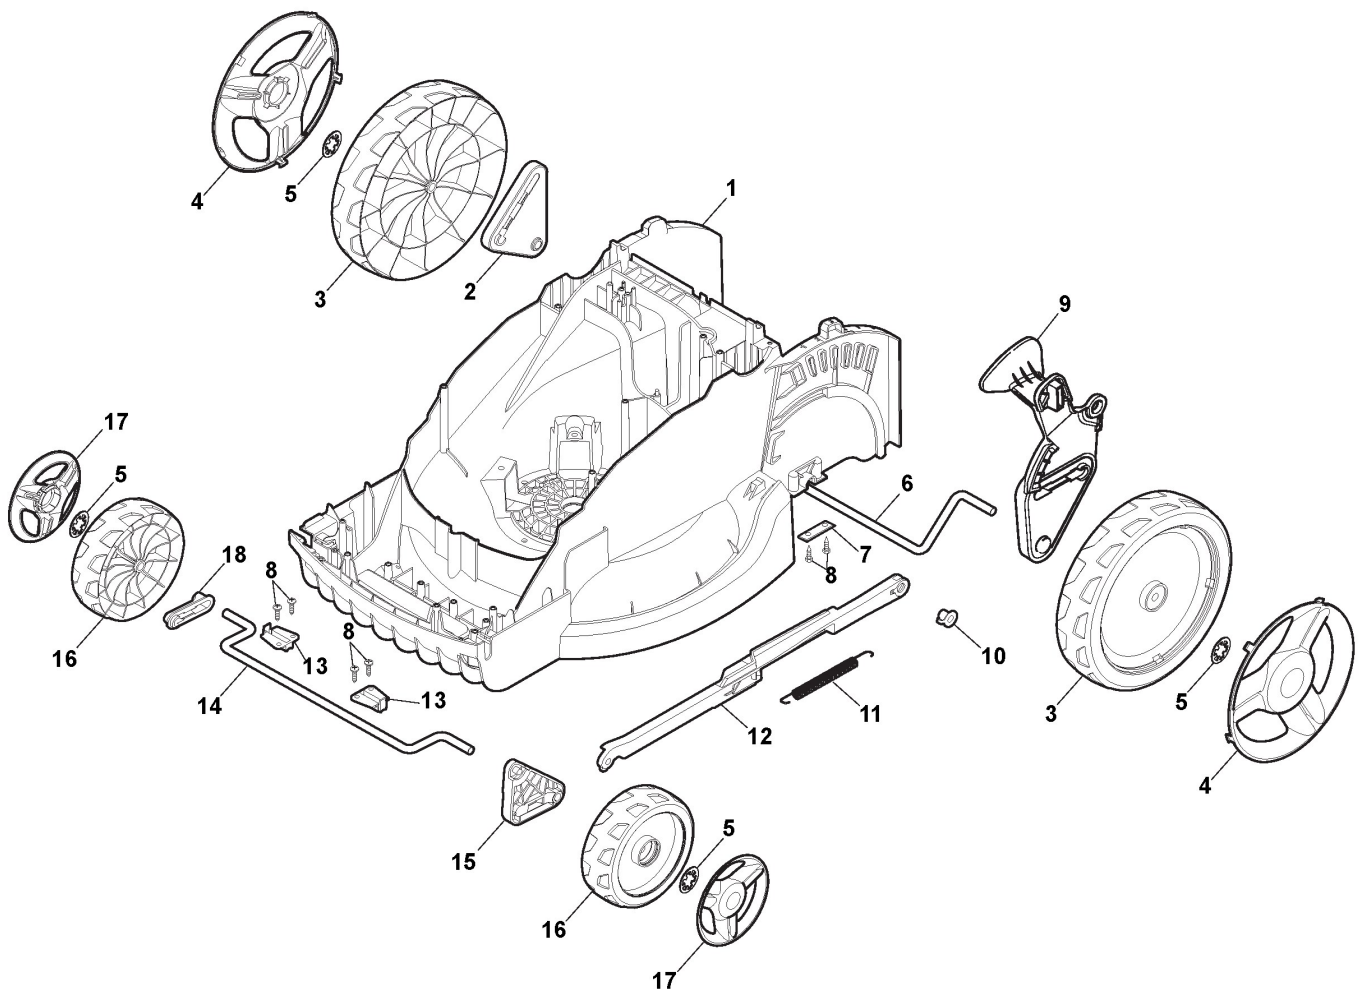

## Deck, Wheels and Height Adjusting

Ref.nr.	Antal	Komponentkode	Beskrivelse	Noter	From	Op til
1	1	322066782/0	Deck STIGA Grey			
2	1	322785448/1	Support, Wheel			
3	2	322686107/0	Wheel			
5	4	112604903/0	Washer			
6	1	122033422/0	Axle, Wheels			
7	2	322545142/0	Plate			
8	8	112728714/0	Screw			
9	1	322785430/0	Lever, Height Adjustment			
10	1	322524354/0	Pin			
11	1	122450425/0	Spring			
12	1	322869689/0	Rod, Height Adjustment			
13	2	322785415/0	Plate			
14	1	122033422/0	Axle, Wheels			
15	1	322785437/0	Support, Wheel			
16	2	322686106/0	Wheel			
18	1	322785447/0	Support, Wheel			