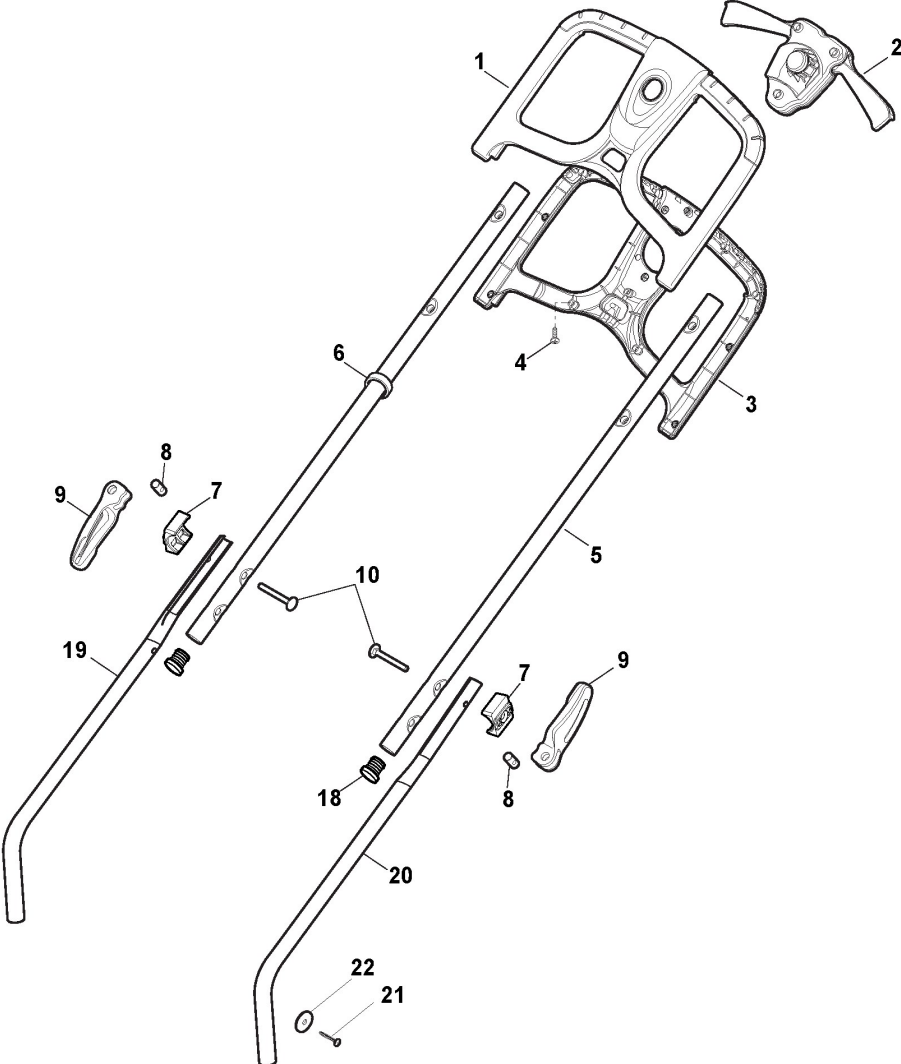

## Deck, Wheels and Height Adjusting

Ref.nr.	Antal	Komponentkode	Beskrivelse	Noter	From	Op til
1	1	322066782/0	Deck STIGA Grey			
2	1	322785448/1	Support, Wheel			
3	2	322686107/0	Wheel			
5	4	112604903/0	Washer			
6	1	122033422/0	Axle, Wheels			
7	2	322545142/0	Plate			
8	8	112728714/0	Screw			
9	1	322785430/0	Lever, Height Adjustment			
10	1	322524354/0	Pin			
11	1	122450425/0	Spring			
12	1	322869689/0	Rod, Height Adjustment			
13	2	322785415/0	Plate			
14	1	122033422/0	Axle, Wheels			
15	1	322785437/0	Support, Wheel			
16	2	322686106/0	Wheel			
18	1	322785447/0	Support, Wheel			

## Handle

Ref.nr.	Antal	Komponentkode	Beskrivelse	Noter	From	Op til
1	1	322291068/0	Upper Half Handgrip Switch			
2	1	381600561/0	Dead Hand Switch			
3	1	322291069/0	Lower Half Handgrip Switch			
4	11	112728713/0	Screw			
5	2	381007532/0	Handle, Upper Part	Black		
5	2	381007549/0	Upper Handle, Grey	Grey		
6	1	122192000/1	Clamp			
7	2	322680022/0	Washer			
8	2	122524352/0	Pin			
9	2	322319550/0	Fixing Lever Handle, Grey	Grey		
10	2	122943016/0	Screw			
18	2	118566116/0	Cap			
19	1	381007529/0	Right Handle, Lower Part	Black		
19	1	381007534/0	Right Lower Handle, Grey	Grey		
20	1	381007530/0	Left Handle, Lower Part	Black		
20	1	381007535/0	Left Lower Handle, Grey	Grey		
21	2	112728450/0	Screw			
22	2	112523020/0	Washer			