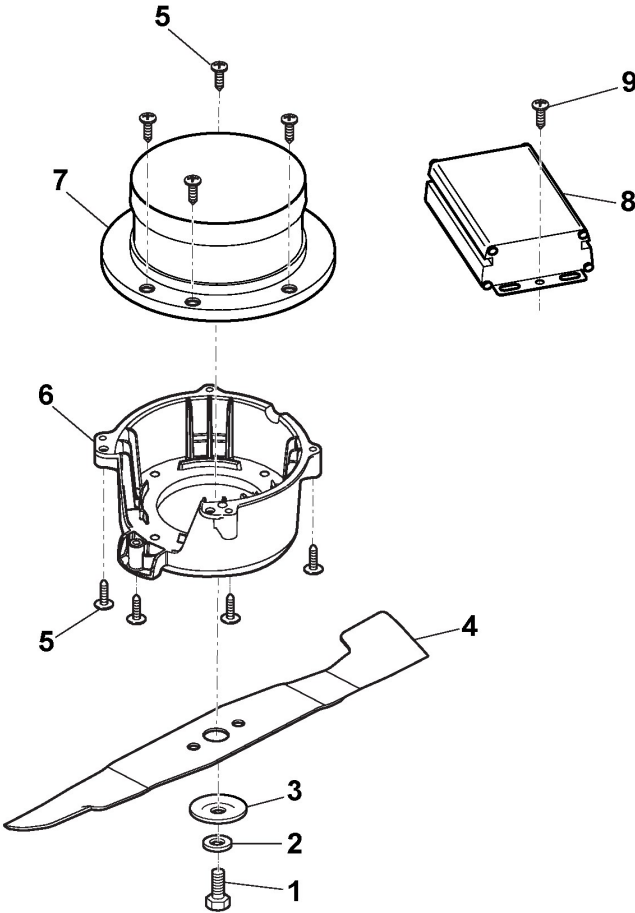

## Deck, Wheels and Height Adjusting

Ref.nr.	Antal	Komponentkode	Beskrivelse	Noter	From	Op til
1	1	322066782/0	Deck STIGA Grey			
2	1	322785448/1	Support, Wheel			
3	2	322686107/0	Wheel			
5	4	112604903/0	Washer			
6	1	122033422/0	Axle, Wheels			
7	2	322545142/0	Plate			
8	8	112728714/0	Screw			
9	1	322785430/0	Lever, Height Adjustment			
10	1	322524354/0	Pin			
11	1	122450425/0	Spring			
12	1	322869689/0	Rod, Height Adjustment			
13	2	322785415/0	Plate			
14	1	122033422/0	Axle, Wheels			
15	1	322785437/0	Support, Wheel			
16	2	322686106/0	Wheel			
18	1	322785447/0	Support, Wheel			

## Handle

Ref.nr.	Antal	Komponentkode	Beskrivelse	Noter	From	Op til
1	1	322291068/0	Upper Half Handgrip Switch			
2	1	381600561/0	Dead Hand Switch			
3	1	322291069/0	Lower Half Handgrip Switch			
4	11	112728713/0	Screw			
5	2	381007532/0	Handle, Upper Part	Black		
5	2	381007549/0	Upper Handle, Grey	Grey		
6	1	122192000/1	Clamp			
7	2	322680022/0	Washer			
8	2	122524352/0	Pin			
9	2	322319550/0	Fixing Lever Handle, Grey	Grey		
10	2	122943016/0	Screw			
18	2	118566116/0	Cap			
19	1	381007529/0	Right Handle, Lower Part	Black		
19	1	381007534/0	Right Lower Handle, Grey	Grey		
20	1	381007530/0	Left Handle, Lower Part	Black		
20	1	381007535/0	Left Lower Handle, Grey	Grey		
21	2	112728450/0	Screw			
22	2	112523020/0	Washer			