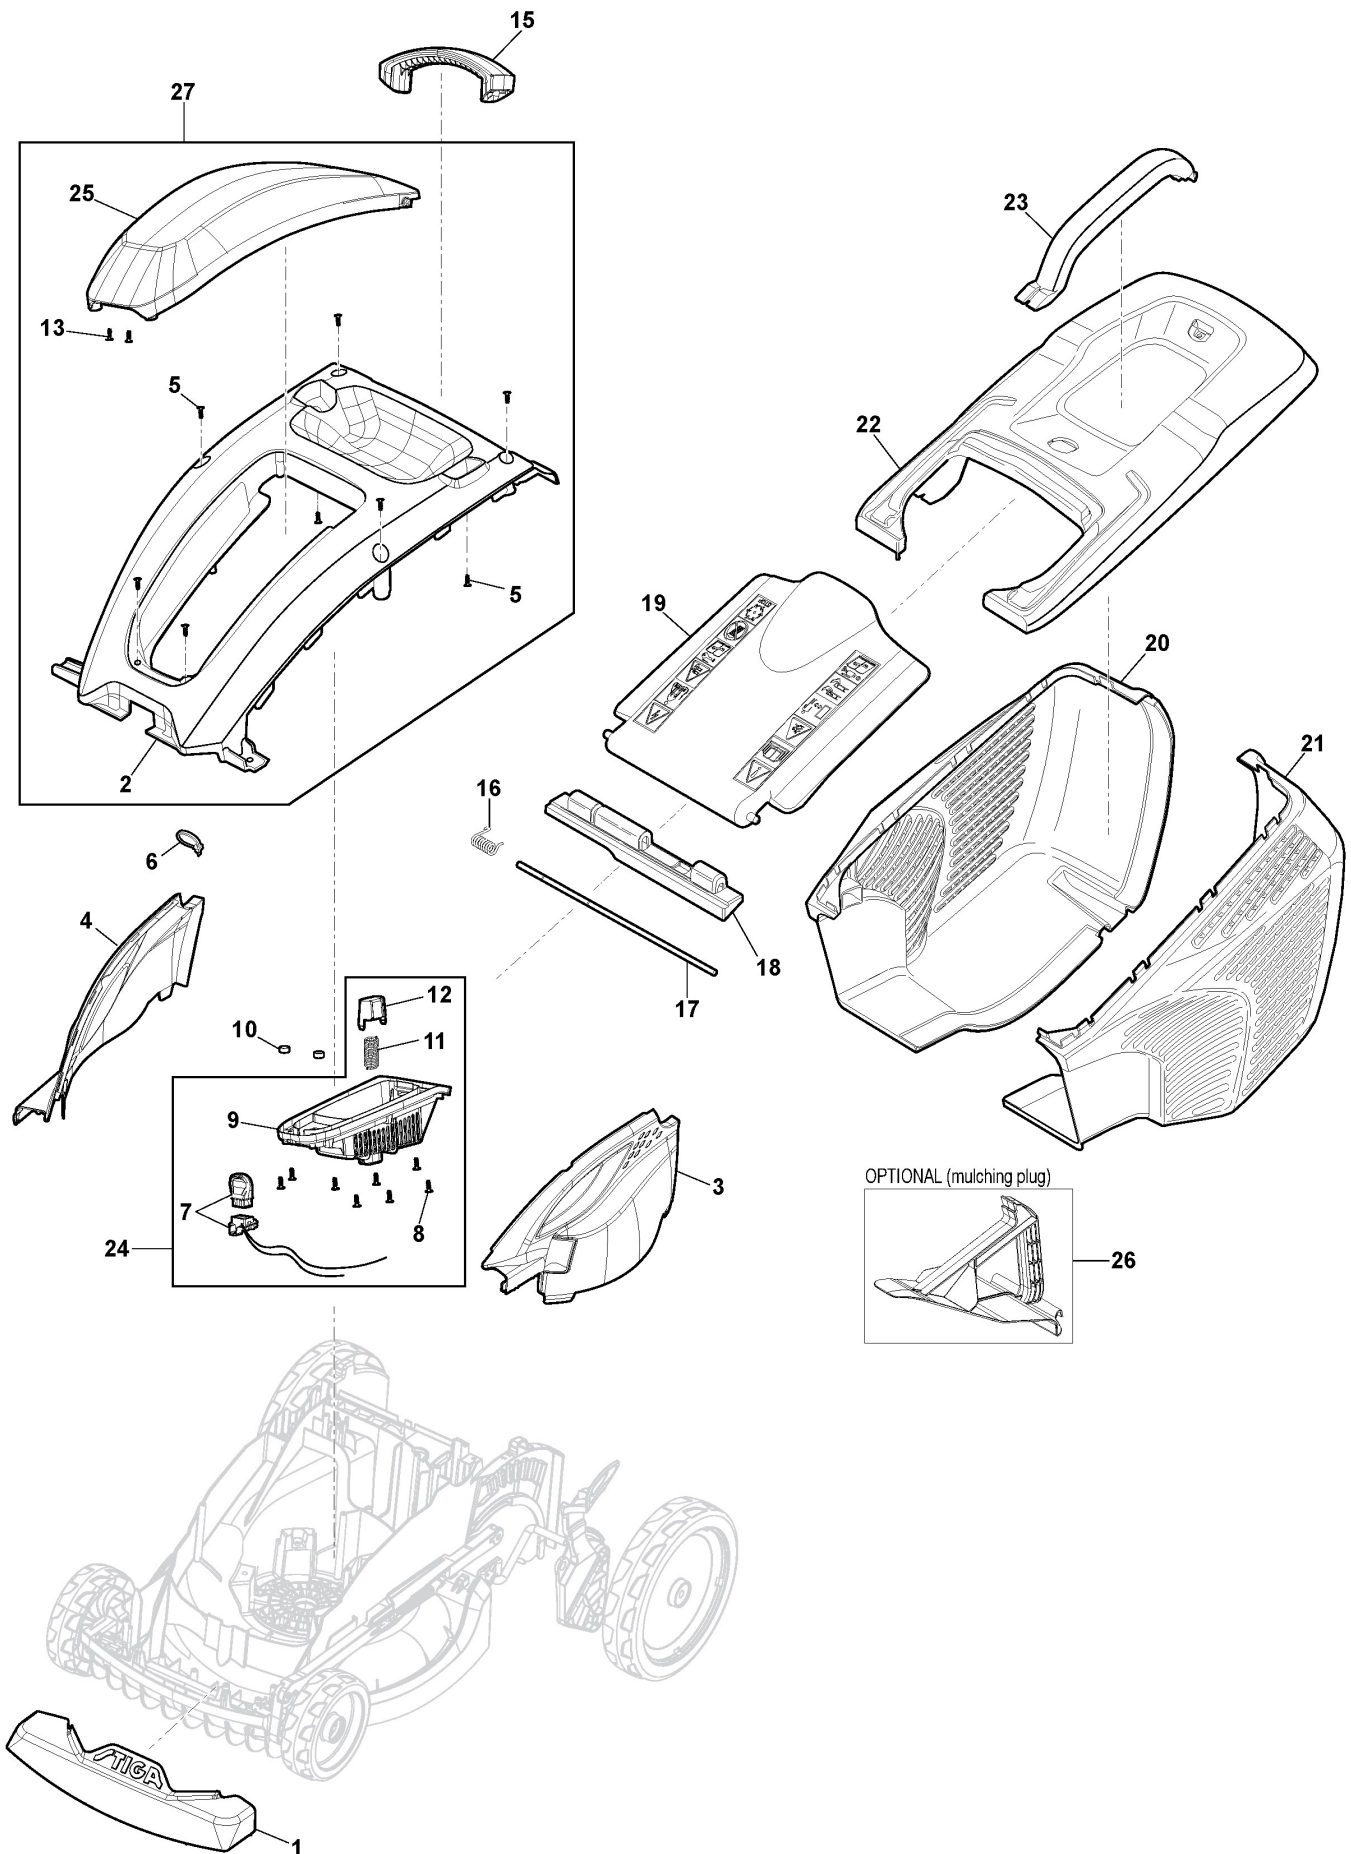

### Spare parts list Reservdelar Repuestos Ersatzteile Pièces détachées Reserve onderdelen Catalogo ricambi

- Use ST. S.p.A. Genuine Spare Parts specified in the parts list for repair and/or replacement.
- The contents described in the parts list may change due to improvement.
- The drawings of the spare parts are only indicative And might Not represent the part in question exactly.
- The indications "right" - "left" - "front" - "rear" refer to the position of the operator when using the machine.
- When placing orders of parts for repair And/Or replacement, make sure that the illustrated parts list Is the one applying to the machine's year of manufacture, as shown on the identification plate attached to the machine.

## Deck, Wheels and Height Adjusting

Ref.nr.	Antal	Komponentkode	Beskrivelse	Noter	From	Op til
1	1	322066782/0	Deck STIGA Grey			
2	1	322785448/1	Support, Wheel			
3	2	322686107/0	Wheel			
5	4	112604903/0	Washer			
6	1	122033422/0	Axle, Wheels			
7	2	322545142/0	Plate			
8	8	112728714/0	Screw			
9	1	322785430/0	Lever, Height Adjustment			
10	1	322524354/0	Pin			
11	1	122450425/0	Spring			
12	1	322869689/0	Rod, Height Adjustment			
13	2	322785415/0	Plate			
14	1	122033422/0	Axle, Wheels			
15	1	322785437/0	Support, Wheel			
16	2	322686106/0	Wheel			
18	1	322785447/0	Support, Wheel			