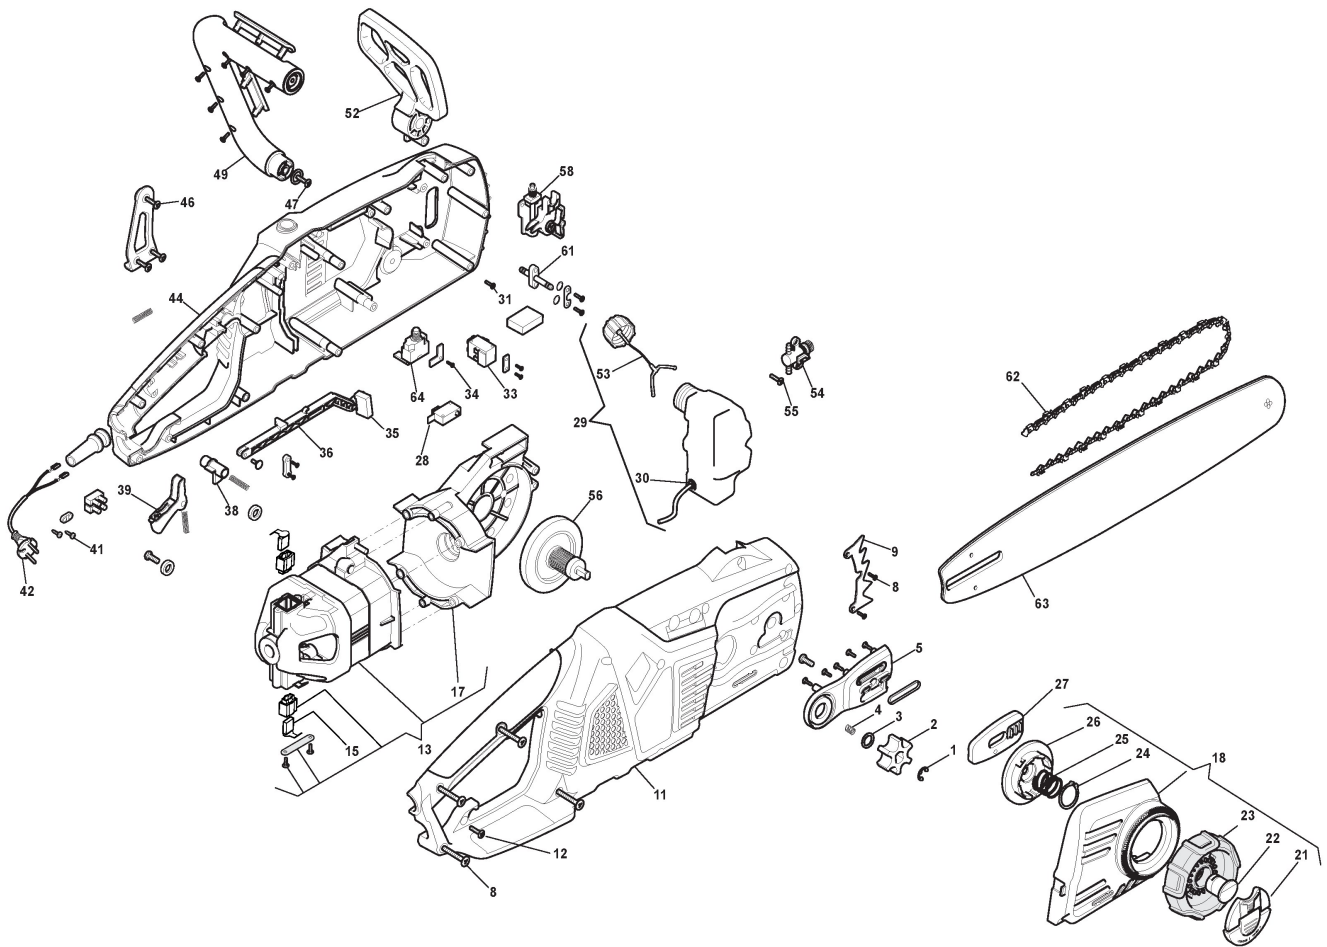

Electric Chain Saw

Ref.nr.	Antal	Komponentkode	Beskrivelse	Noter	From	Op til
1	1	118800466/0	Snap Ring			
2	1	118800791/0	Pinion			
3	1	118800806/0	Seal Ring			
4	1	118800819/0	Spring			
5	1	118800823/0	Plate			
8	4	118800473/0	Screw			
9	1	118800795/0	Spike			
11	1	118803041/0	Handle, Grey			
12	13	118800475/0	Screw			
13	1	118800834/0	Motor Assy			
15	2	118800828/0	Brushhold			
17	1	118800793/0	Bar Plate			
18	1	118800839/0	Bar Holder Assy,Black			
21	1	118801057/0	Knob, Yellow			
22	1	118801058/0	Knob, Yellow			
23	1	118801059/0	Knob			
24	1	118800847/0	Spring			
25	1	118801060/0	Spring			
26	1	118801061/0	Twise Wheel			
27	1	118802330/0	Shove Bar			
28	1	118800784/0	Microswitch			
29	1	118805065/0	Oil Tank Assy			
30	1	118800825/0	Grommet			
31	1	118800474/0	Screw			
33	1	118800781/0	Switch			
34	1	118800477/0	Screw			
35	1	118800831/0	Capacitor			
36	4	118800785/0	Lever			
38	1	118800813/0	Button			
39	1	118803043/0	Switch Lever, Yellow			
41	2	118800473/0	Screw			
42	1	118800832/0	Power Cord Assy, CE			
42	1	118801468/0	Power Cord Assy, UK			
44	1	118803044/0	Handle, Grey			
46	3	118800475/0	Screw			
47	1	118800475/0	Screw			
49	1	118801470/0	Handle, Grey			
52	1	118801062/0	Hand Guard			
53	1	118803045/0	Tank Cap, Yellow			
54	1	118800845/0	Oil Pump			
55	2	118800477/0	Screw			
56	1	118800837/0	Gear Assy			
58	1	118800838/0	Brake Level Groupware			
61	1	118800810/0	Joint Chair Assy			
62	1	118801745/0	Chain 16"-3/8"-0,050"-57X			
63	1	118800128/0	Guide Bar 16"-3/8"-0,050"			
64	1	118801467/0	Overloading protector			