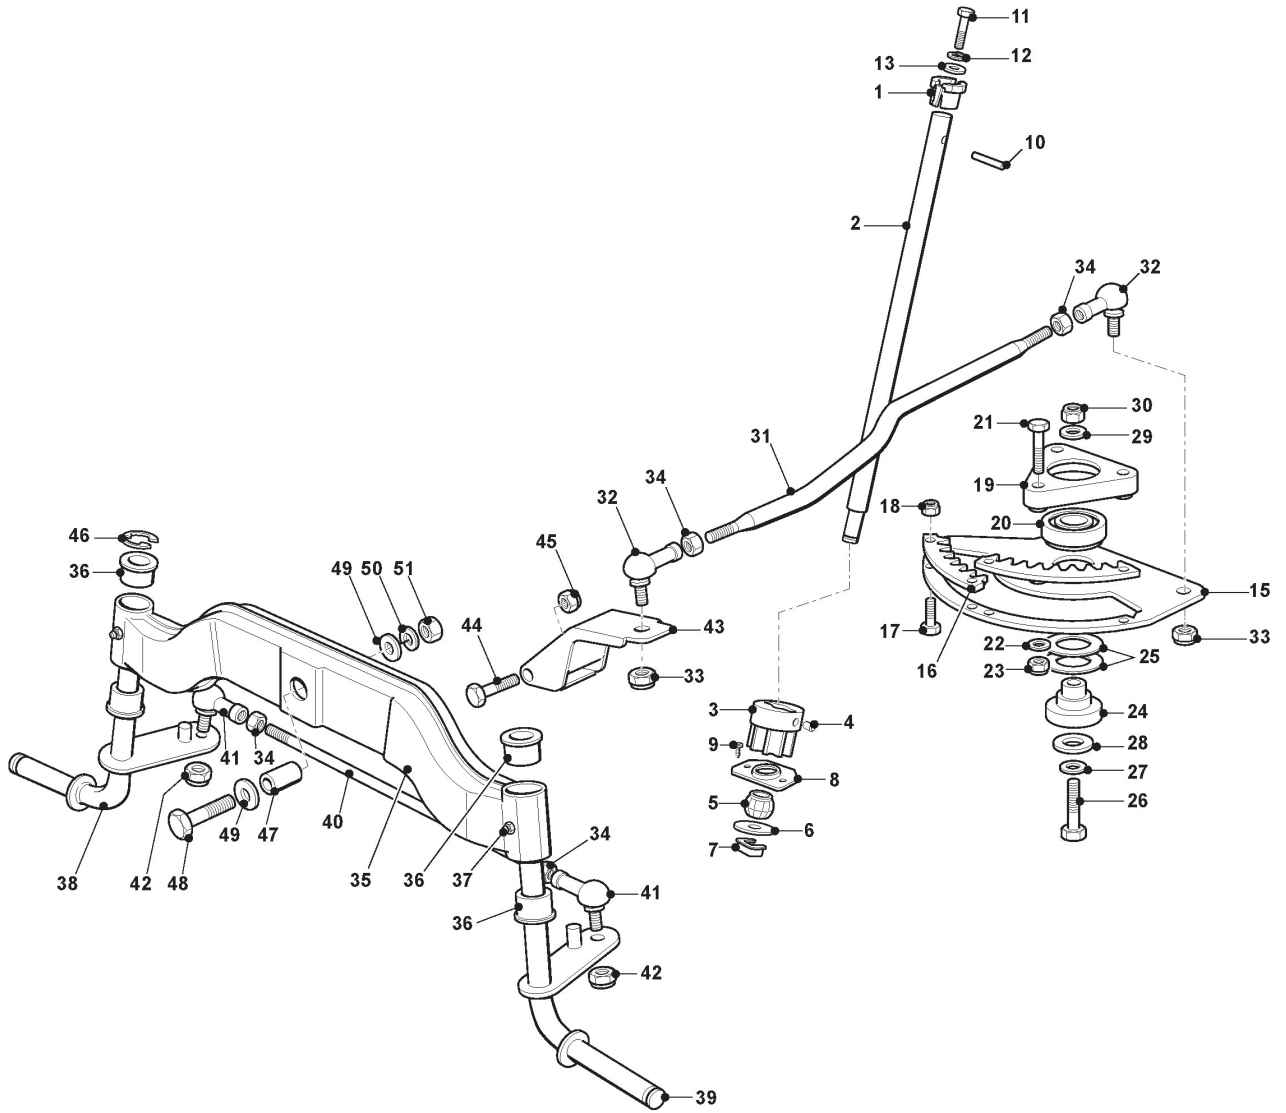

Steering

Ref.nr.	Antal	Komponentkode	Beskrivelse	Noter	From	Op til
50	1	112587900/0	Grower			
51	1	112295800/0	Nut