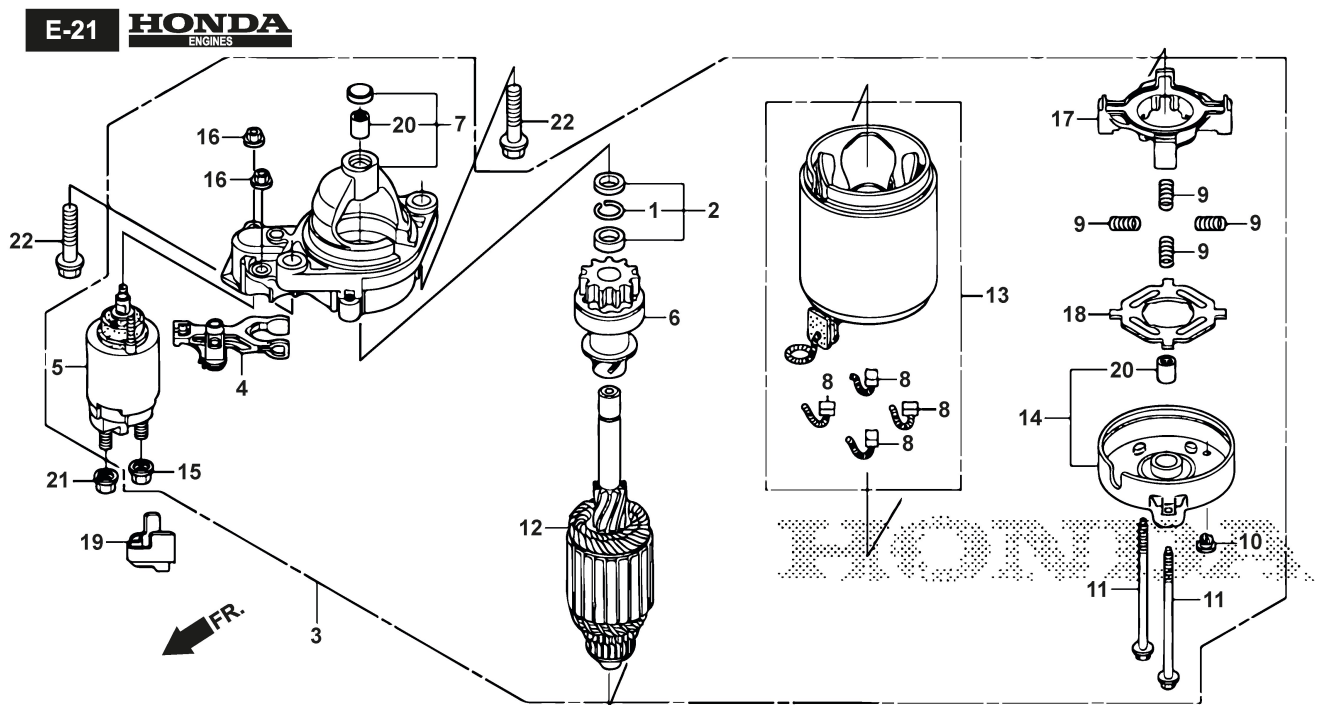

E-20 **HONDA**
ENGINES

Ignition Coil

Ref.nr.	Antal	Komponentkode	Beskrivelse	Noter	From	Op til
1	2	118551698/0	Coil Assy., Ignition	Honda: 30500-ZCN-003		
2	1	HONDA_SP	Honda Spare Parts	Honda: 30551-Z6L-000 - CLAMP, HIGH TENSION CORD		
3	1	118552189/0	Coil Assy., Charge (17A)	Honda: 31630-Z6L-003		
4	1	118552192/0	Harness Assy., Engine Wire	Honda: 32110-ZCV-U50		
5	1	HONDA_SP	Honda Spare Parts	Honda: 32114-Z6L-000 - BRACKET, HARNESS		
6	1	HONDA_SP	Honda Spare Parts	Honda: 90650-KV6-003 - BAND, WIRE, 95MM		
7	1	HONDA_SP	Honda Spare Parts	Honda: 90672-SB2-003 - STRAP, CABLE, 105MM (BLACK)		
8	1	HONDA_SP	Honda Spare Parts	Honda: 91541-S0A-003 - CLIP, HARNESS BAND (BLACK) (145MM)		
9	1	HONDA_SP	Honda Spare Parts	Honda: 91601-Z6L-000 - GROMMET, CORD		
10	1	HONDA_SP	Honda Spare Parts	Honda: 95701-0601200 - BOLT, FLANGE, 6X12		
11	8	HONDA_SP	Honda Spare Parts	Honda: 95701-0603200 - BOLT, FLANGE, 6X32		