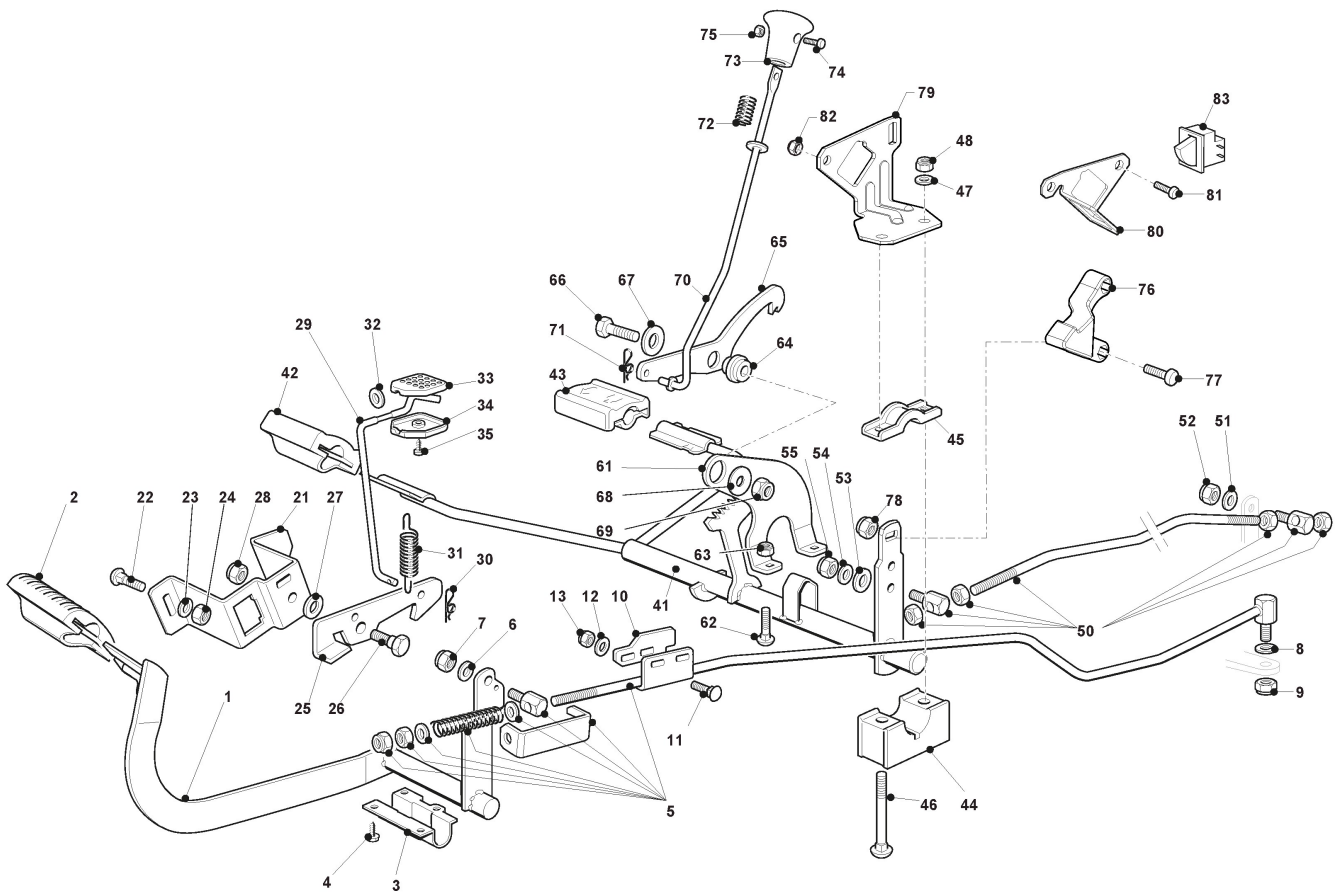

Brake And Gearbox Controls - Cruise Control

Ref.nr.	Antal	Komponentkode	Beskrivelse	Noter	From	Op til
1	1	382500011/2	Pedal			
2	1	325110416/0	Clamp Cover			
3	1	325547081/2	Plate			
4	4	112731601/0	Screw			
5	1	382000626/0	Brake Rod Assy			
6	1	112521350/0	Washer			
7	1	112155000/0	Nut			
8	2	112521360/0	Washer			
9	1	112155000/0	Nut			
10	1	325547281/1	Plate			
11	2	112815210/0	Screw			
12	2	112523040/0	Washer			
13	2	112154510/0	Nut			
21	1	325785143/1	Support			
22	2	112815210/0	Screw			
23	1	112523040/0	Washer			
24	2	112154510/0	Nut			
25	1	325253001/0	Hook			
26	1	122524970/3	Pin			
27	1	325670011/0	Antifriction Washer			
28	1	112155000/0	Nut			
29	1	125033097/0	Rod			
30	1	124487997/0	Cotter Pin			
31	1	125430213/0	Spring			
32	1	112523040/0	Washer			
33	1	325592001/1	Knob			
34	1	325592002/1	Knob			
35	1	112727815/0	Screw			
41	1	382000389/1	Drive Pedal			
42	1	325110417/0	Clamp Cover Front			
43	1	325110418/0	Clamp Cover Rear			
44	2	325785185/0	Support			
45	2	327546015/2	Plate			
46	4	112815245/0	Screw			
47	4	112523040/0	Washer			
48	4	112154510/0	Nut			
50	1	382000579/0	Rod	Tuff Torq Transmission		
51	1	112523040/0	Washer			
52	1	112154510/0	Nut			
53	1	112521360/0	Washer			
54	1	112523040/0	Washer			
55	1	112154510/0	Nut			
61	1	325774477/0	Clamp			
62	2	112815210/0	Screw			
63	2	112292102/0	Nut			
64	1	125040638/0	Bushing			
65	1	325022000/1	Hook			
66	1	112691100/0	Screw