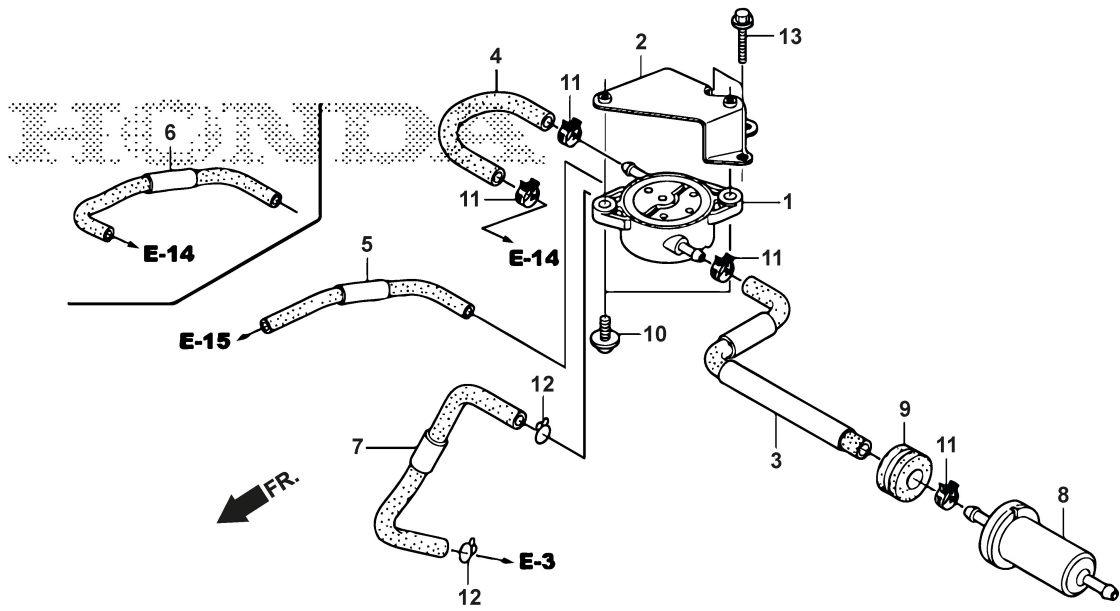

E-18 **HONDA**
ENGINES

Fuel Pump

Ref.nr.	Antal	Komponentkode	Beskrivelse	Noter	From	Op til
1	1	118551664/0	Pump Assy., Fuel	Honda: 16700-Z6L-003		
2	1	HONDA_SP	Honda Spare Parts	Honda: 16711-Z6M-000 - STAY, FUEL PUMP		
3	1	118551665/0	Tube Comp. A, Fuel (FKM)	Honda: 16850-Z6L-020		
4	1	HONDA_SP	Honda Spare Parts	Honda: 16861-Z6M-003 - TUBE B, FUEL (FKM)		
5	1	HONDA_SP	Honda Spare Parts	Honda: 16870-Z6M-000 - TUBE COMP., PURGE		
7	1	HONDA_SP	Honda Spare Parts	Honda: 16882-Z6M-000 - TUBE, DIAPHRAGM		
8	1	118552019/0	Strainer Comp., Fuel	Honda: 16910-Z6L-003		
9	1	HONDA_SP	Honda Spare Parts	Honda: 80152-958-680 - RUBBER, RR. FENDER		
10	2	HONDA_SP	Honda Spare Parts	Honda: 90101-Z22-000 - SCREW, TRUSS, 6X12		
11	4	HONDA_SP	Honda Spare Parts	Honda: 95002-4100008 - CLAMP, TUBE (D10)		
12	2	HONDA_SP	Honda Spare Parts	Honda: 95002-70000 - CLIP, TUBE (C11)		
13	2	HONDA_SP	Honda Spare Parts	Honda: 95701-0601400 - BOLT, FLANGE, 6X14