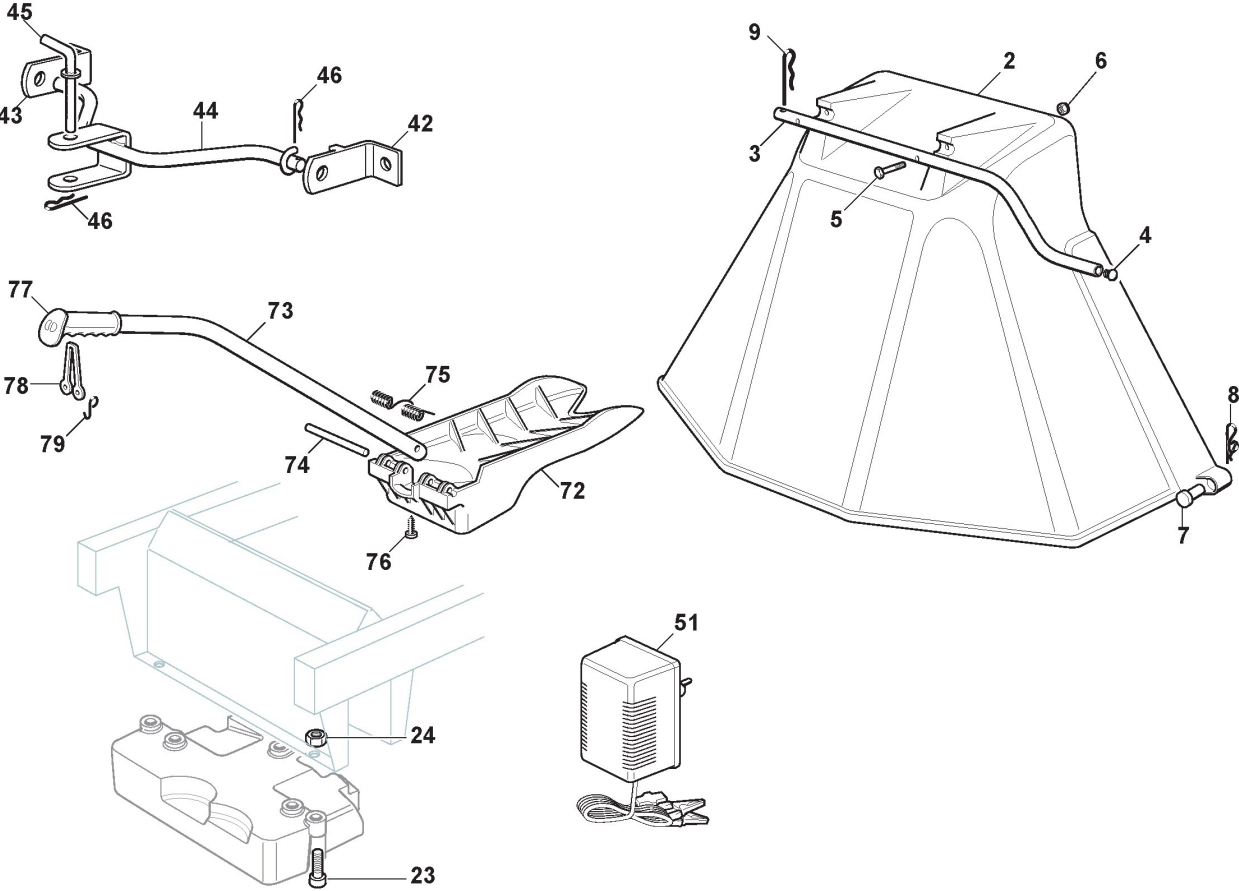

Optionals On Request

Ref.nr.	Antal	Komponentkode	Beskrivelse	Noter	From	Op til
2	1	382400003/1	Ejection Guard			
3	1	325869043/0	Rear Support			
4	2	118566112/0	Polyethylene Push Road Ivars D=20inch			
5	2	112689515/0	Screw			
6	2	112154510/0	Nut			
7	2	125510022/1	Pin			
8	2	124487998/0	Cotter Pin			
9	1	124487999/0	Spring Pin			
23	3	112760520/0	Screw			
24	3	112155000/0	Nut			
42	1	382735502/0	Bracket			
43	1	325774213/0	Bracket			
44	1	382033115/0	Hitch Bar			
45	1	125510021/1	Hitch Pin			
46	2	124487999/0	Spring Pin			
51	1	182180090/0	Battery Charger 12V 1A - CE Plugg	CE Plug		To 31-Decemb
51	1	182180091/0	Battery Charger 12V 1A - UK Plugg	BS Plug		To 31-Decemb er-2021
51	1	182180190/0	Battery Charger Kit UK-CE Plug	CE + BS Plug	From 01-January-	
72	1	125140092/0	Mulching Deflector			
73	1	325394005/0	Handle			
74	1	125510074/0	Pin			
75	1	125430240/0	Spring			
76	1	112728680/0	Screw			
77	1	325280000/1	Handgrip			
78	1	125840011/1	Tie Rod			
79	2	125253004/0	Mulch.Kit Fixing Hook