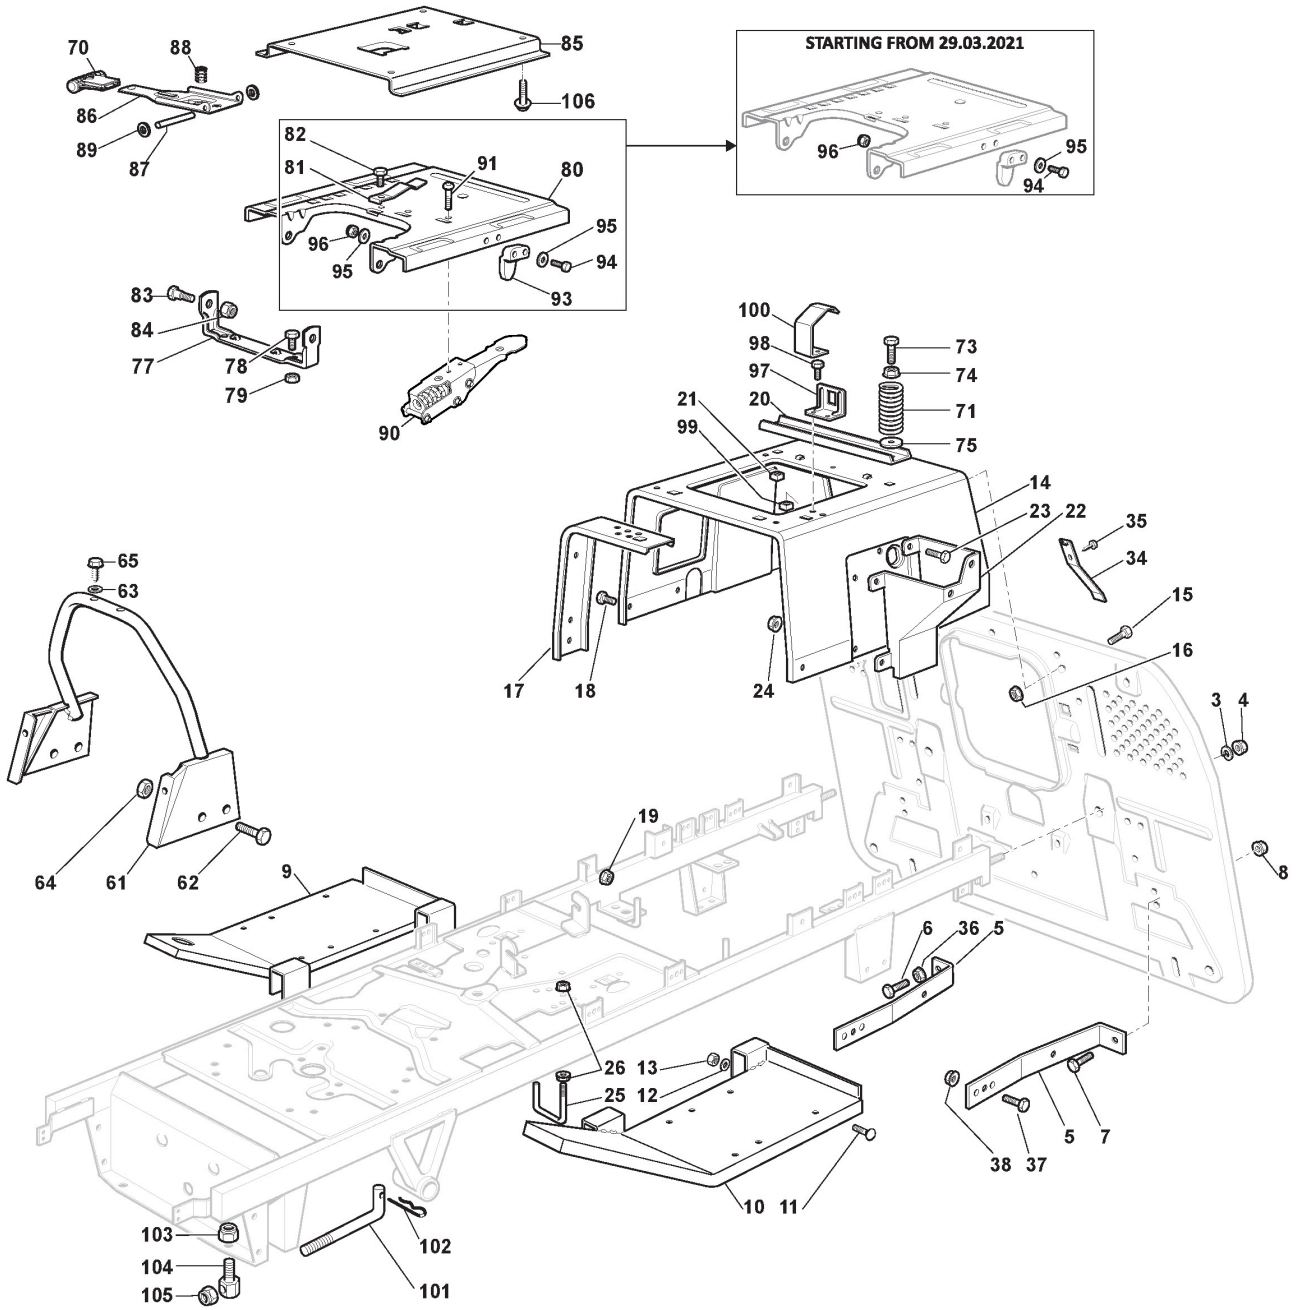

Frame

Ref.nr.	Antal	Komponentkode	Beskrivelse	Noter	From	Op til
3	2	112523060/0	Washer			
4	2	9739-1031-22	Nut			
5	2	325774273/2	Stiffening			
6	1	112691100/0	Screw			
7	3	112793102/0	Screw			
8	2	112154220/0	Nut			
9	1	382510041/2	Right Footboard Support			
10	1	382510043/2	Left Footboard Support			
11	4	112815245/0	Screw			
12	4	112523040/0	Washer			
13	4	112154510/0	Nut			
14	1	325785133/5	Seat Support			
15	4	112791011/0	Screw			
16	5	112292102/0	Nut			
17	2	325650065/1	Pulley Stiffening			
18	8	112791200/1	Screw			
19	6	112292102/0	Nut			
20	1	325650067/1	Pulley Stiffening			
21	2	112360420/0	Nut			
22	1	325785137/1	Support			
23	4	112791200/1	Screw			
24	4	112292102/0	Nut			
25	1	125580019/1	Belt Guide (Hydro)			
26	2	112292102/0	Nut			
34	1	125430238/1	Spring			
35	1	112731580/0	Screw			
36	1	112293200/0	Nut			
37	3	112800815/0	Screw			
38	4	112154220/0	Nut			
61	1	382650045/0	Chassis			
62	4	112791011/0	Screw			
63	2	112521330/0	Washer			
64	4	112292102/0	Nut			
65	2	112731350/0	Screw			
70	1	322394505/0	Knob			
71	2	125430205/1	Spring			
73	2	125943001/1	Screw			
74	2	112154220/0	Nut			
75	2	112523070/0	Washer			
77	1	382774305/0	Seat Clamp Support			
78	2	112792611/0	Screw			
79	2	112293201/0	Nut			
80	1	382785301/0	Fixed Seat Support			
81	1	125430203/1	Spring			
82	1	112731580/0	Screw			
83	2	122524970/3	Pin			
84	2	112155010/0	Nut			
85	1	325785147/2	Seat Support