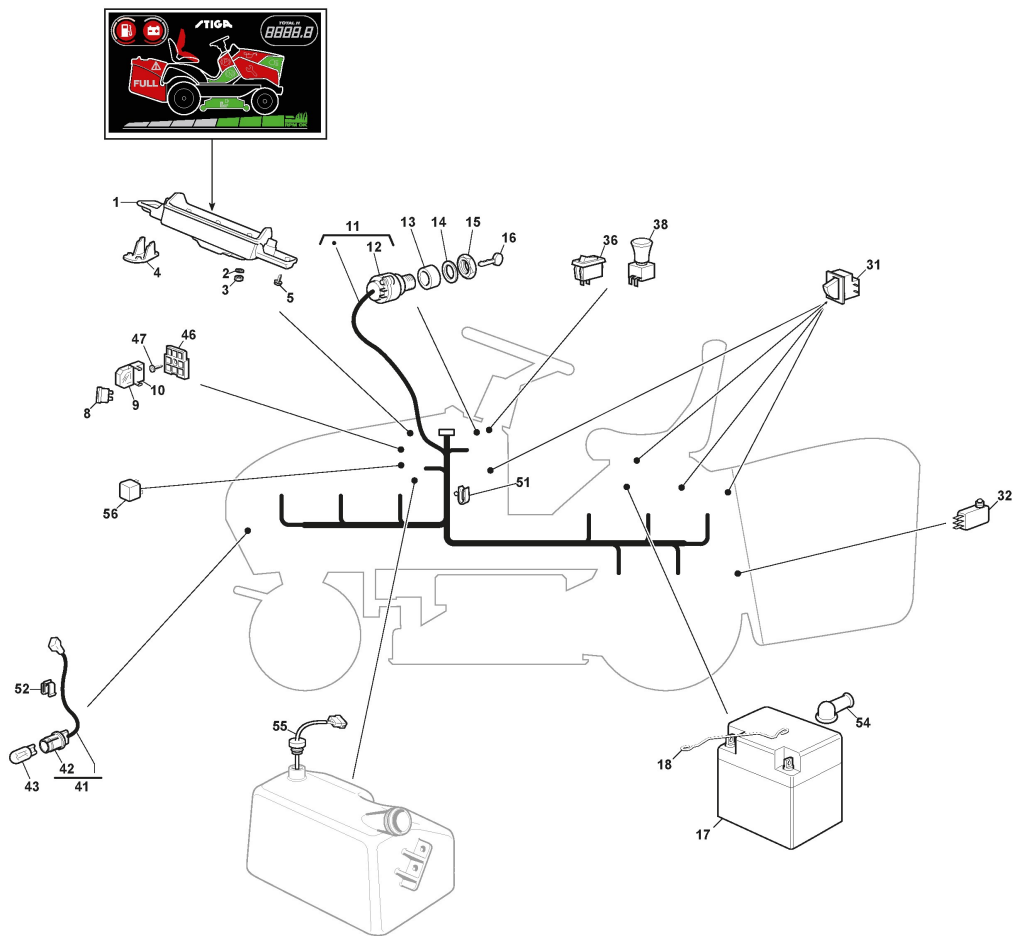

Electrical Parts

Ref.nr.	Antal	Komponentkode	Beskrivelse	Noter	From	Op til
1	1	382722457/0	Electronic Card			To S/N
1	1	382722457/1	Electronic Card		From S/N	20JA1RON 000029
2	2	112521320/0	Washer			
3	2	112154330/0	Nut			
4	1	325031501/0	Buzzer Sound Amplifier			
5	1	112728714/0	Screw			
8	1	133340035/0	Fuse 15 A			
8	1	133340036/0	Fuse 25 A			
8	1	133340040/0	Fuse 10 A			
9	3	133215000/0	Cover			
10	3	133500007/0	Fuse Carrier			
11	1	182040208/0	Cables Ass.Y - ISO			
12	1	118450072/0	Starting Switch			
13	1	118550136/0	Spacer			
14	1	118550135/0	Washer			
15	1	118400862/0	Ring Nut			
16	1	118210022/0	Starting Key			
17	1	118120007/0	Battery			
18	1	125430230/0	Spring			
31	1	119410622/1	Microswitch			
32	1	119410605/1	Microswitch			
36	1	118450084/0	Headlight Switch			
38	1	118450074/0	Clutch Switch	Red		
41	1	182040192/0	Cables Ass.Y			
42	1	133500030/0	Lamp Holder			
43	2	118459104/0	LED Lamp	LED Lamp		
46	1	133500010/1	Plate			
47	1	112735170/0	Screw			
51	5	133320506/0	Fairlead			
52	1	133320504/0	Fairlead			
54	1	118564864/1	Protection			
55	1	125290001/0	Fuel Level Indicator			
56	1	133567000/0	Relay