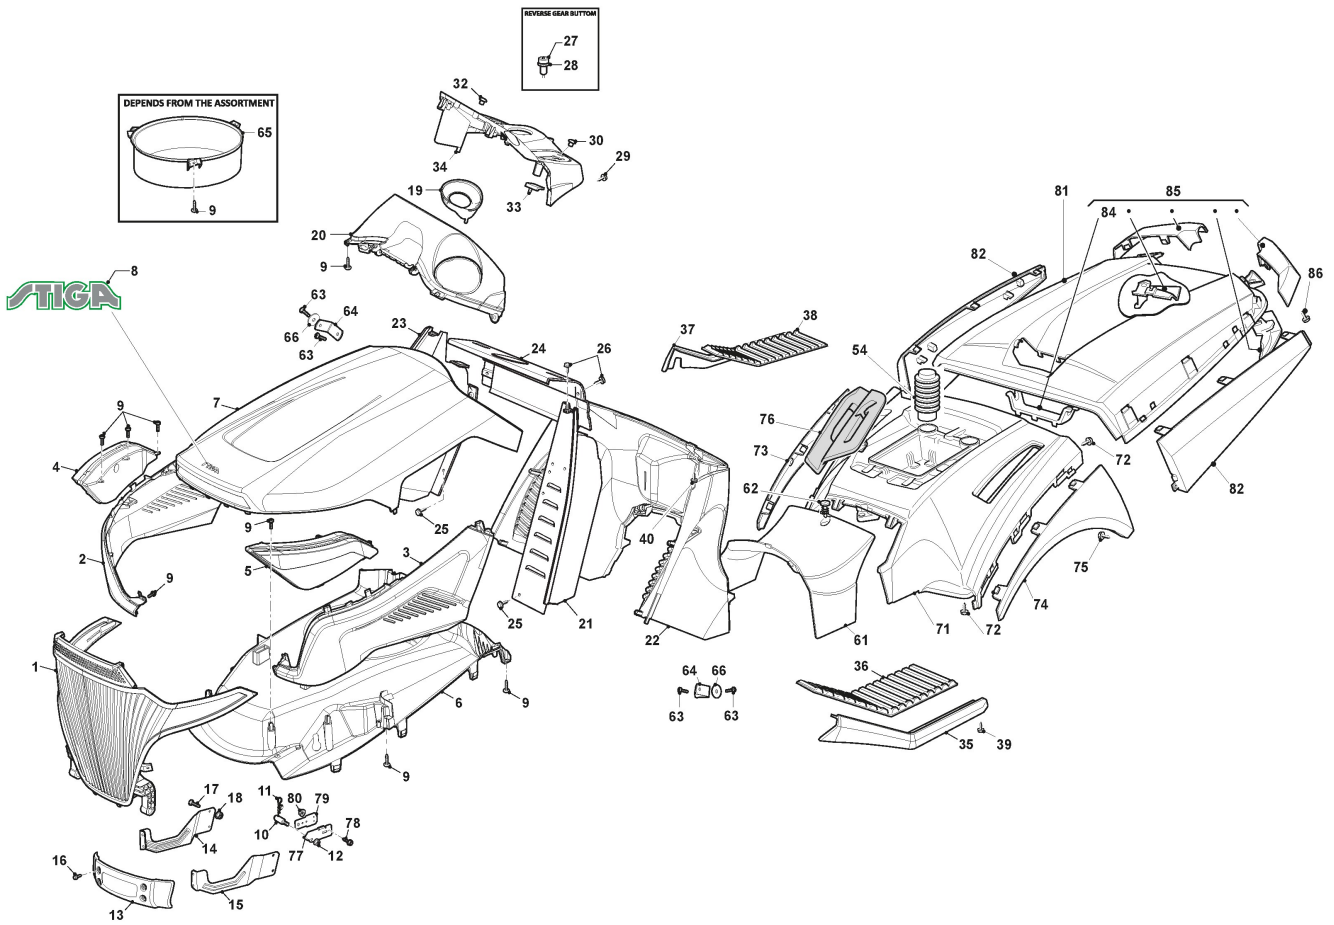

Body Work

Ref.nr.	Antal	Komponentkode	Beskrivelse	Noter	From	Op til
73	1	325109793/0	Right Wheel Cover			
74	1	325109794/0	Left Wheel Cover			
75	2	112728686/0	Screw			
76	1	325207129/1	Cover			
77	2	325774689/1	Mobile Bonnet Fulcrum Bracket			
78	4	112815200/0	Screw			
79	2	325774691/2	Fixed Bonnet Fulcrum Bracket			
80	2	112154510/0	Nut			
81	1	325110308/0	Grass-Catcher Cover			
82	1	382110299/0	Side Profil Assy			
84	1	325394009/0	Handle Cover			
85	1	382110300/1	Angular Support Assy			
86	4	112735403/0	Screw