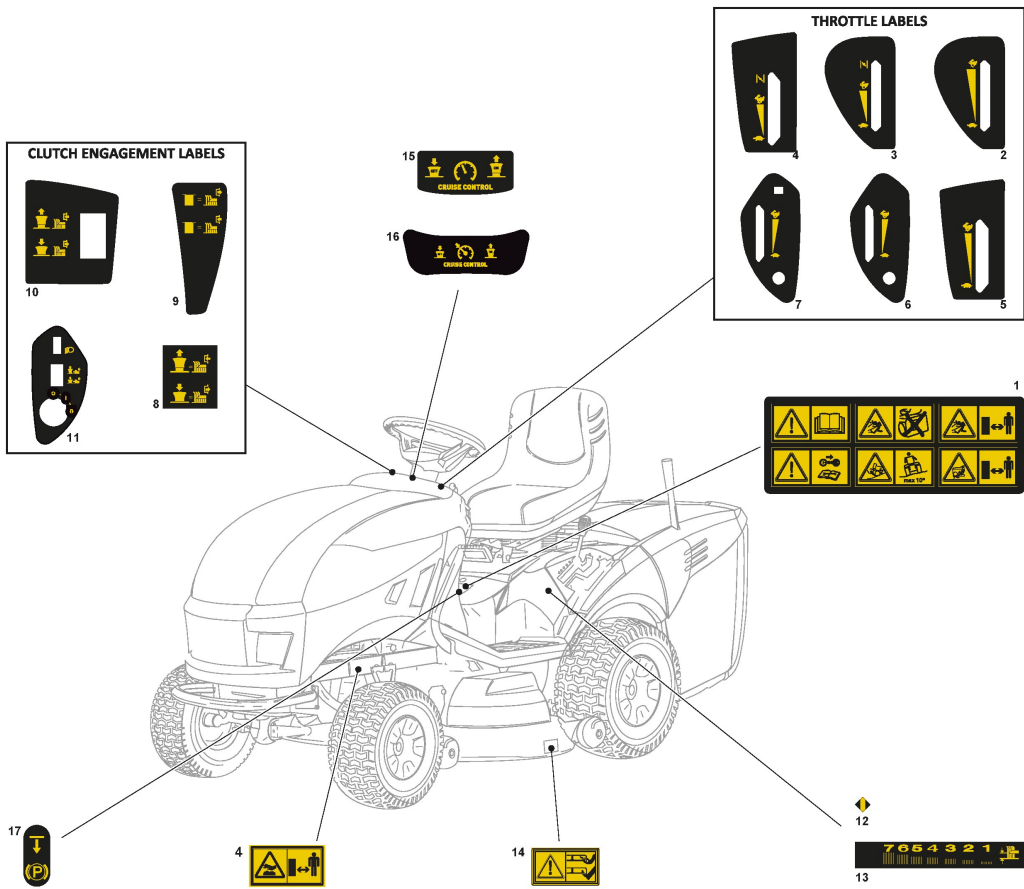

Labels

Ref.nr.	Antal	Komponentkode	Beskrivelse	Noter	From	Op til
1	1	114361553/1	Label			
2	1	114356756/2	Throttle Label			
3	1	114356754/1	Throttle Label			
4	1	114360717/1	Label			
5	1	114360716/1	Label			
6	1	114370566/0	Label			
7	1	114370565/0	Throttle Label			
8	1	114360912/0	Label			
9	1	114357967/0	Label			
10	1	114360715/3	Label			
11	1	114370567/0	Clutch Engage Label			
12	1	114357913/0	Label			
13	1	114357905/1	Left Cutting Deck Label			
14	2	114356699/1	Label			
15	1	114365612/1	Label			
16	1	114370568/0	Label			
17	1	114357526/1	Label			
18	2	114364961/3	Label