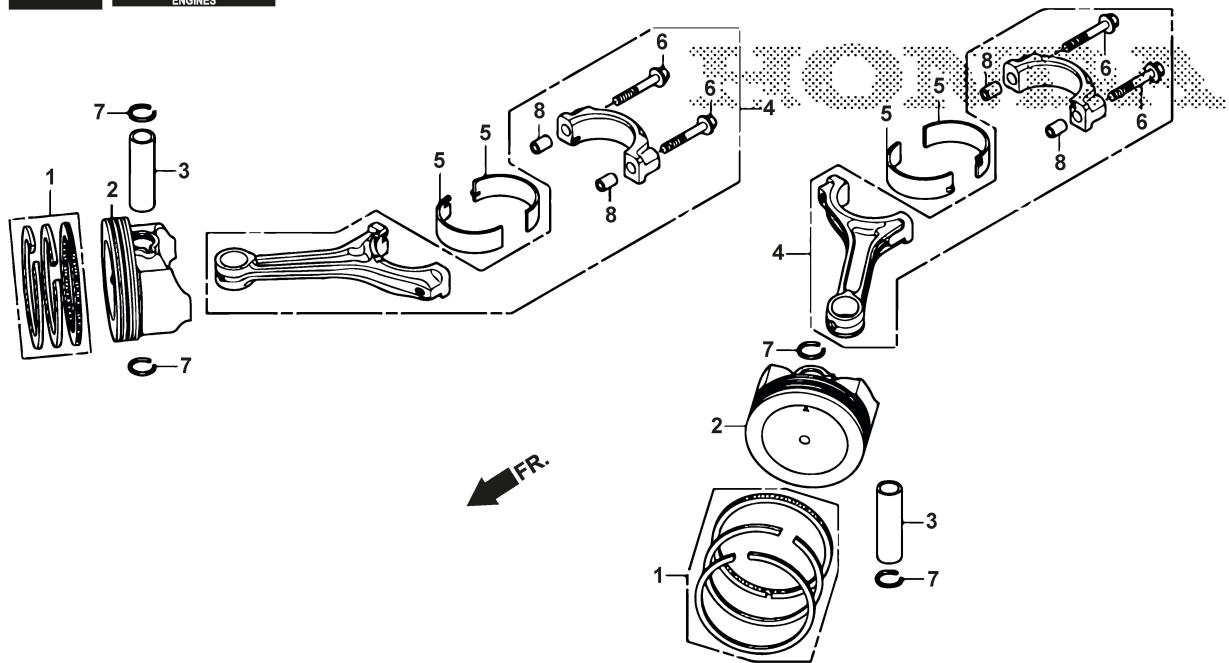

E-8 **HONDA**
ENGINES

Piston

Ref.nr.	Antal	Komponentkode	Beskrivelse	Noter	From	Op til
1	2	118551765/0	Holder, Screen Grid	Honda: 13010-Z6L-003		
2	2	118551773/0	Insulator, Brush Holder	Honda: 13101-Z6L-020		
3	2	118551782/0	Oil Seal, 38X58X9	Honda: 13111-Z6L-000		
4	2	118551795/0	Rod Assy., Connecting	Honda: 13210-Z6L-000		
5	4	118551796/0	Bearing A, Connecting Rod	Honda: 13211-Z6L-003		
6	4	HONDA_SP	Honda Spare Parts	Honda: 90001-Z6L-000 - BOLT, CONNECTING ROD, 7X38		
7	4	118552242/0	Clip, Piston Pin, 18Mm	Honda: 90551-ZE1-000		
8	4	HONDA_SP	Honda Spare Parts	Honda: 90705-Z6L-000 - DOWEL PIN, 9X10