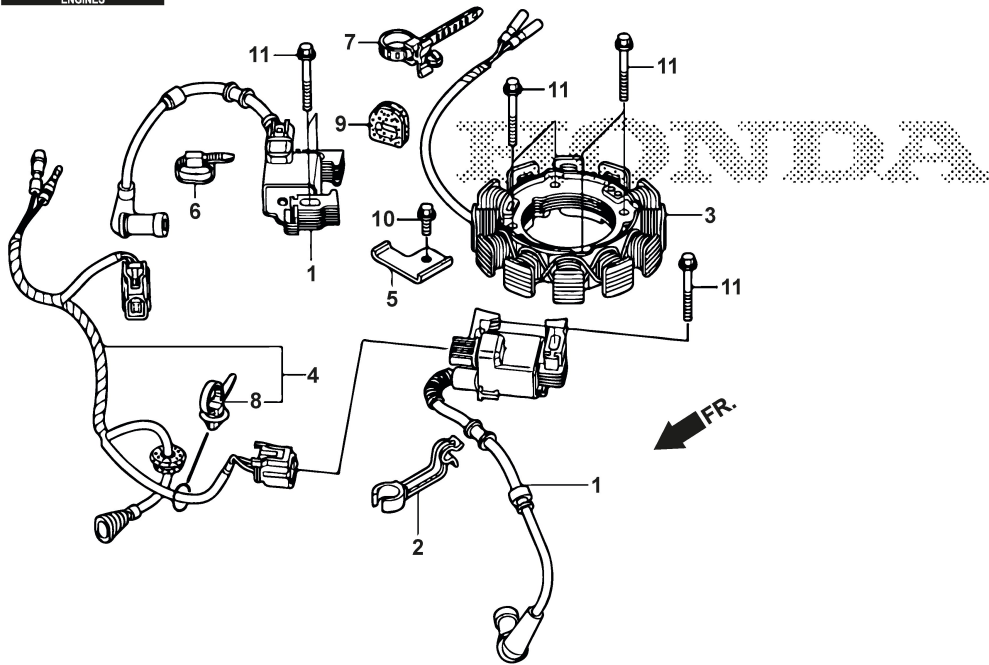

E-20 **HONDA**
ENGINES

Ignition Coil

Ref.nr.	Antal	Komponentkode	Beskrivelse	Noter	From	Op til
1	2	118551698/0	Coil Assy., Ignition	Honda: 30500-ZCN-003		
2	1	HONDA_SP	Honda Spare Parts	Honda: 30551-Z6L-000 - CLAMP, HIGH TENSION CORD		
3	1	118552189/0	Coil Assy., Charge (17A)	Honda: 31630-Z6L-003		
4	1	118552192/0	Harness Assy., Engine Wire	Honda: 32110-ZCV-U50		
5	1	HONDA_SP	Honda Spare Parts	Honda: 32114-Z6L-000 - BRACKET, HARNESS		
6	1	HONDA_SP	Honda Spare Parts	Honda: 90650-KV6-003 - BAND, WIRE, 95MM		
7	1	HONDA_SP	Honda Spare Parts	Honda: 90672-SB2-003 - STRAP, CABLE, 105MM (BLACK)		
8	1	HONDA_SP	Honda Spare Parts	Honda: 91541-S0A-003 - CLIP, HARNESS BAND (BLACK) (145MM)		
9	1	HONDA_SP	Honda Spare Parts	Honda: 91601-Z6L-000 - GROMMET, CORD		
10	1	HONDA_SP	Honda Spare Parts	Honda: 95701-0601200 - BOLT, FLANGE, 6X12		
11	8	HONDA_SP	Honda Spare Parts	Honda: 95701-0603200 - BOLT, FLANGE, 6X32