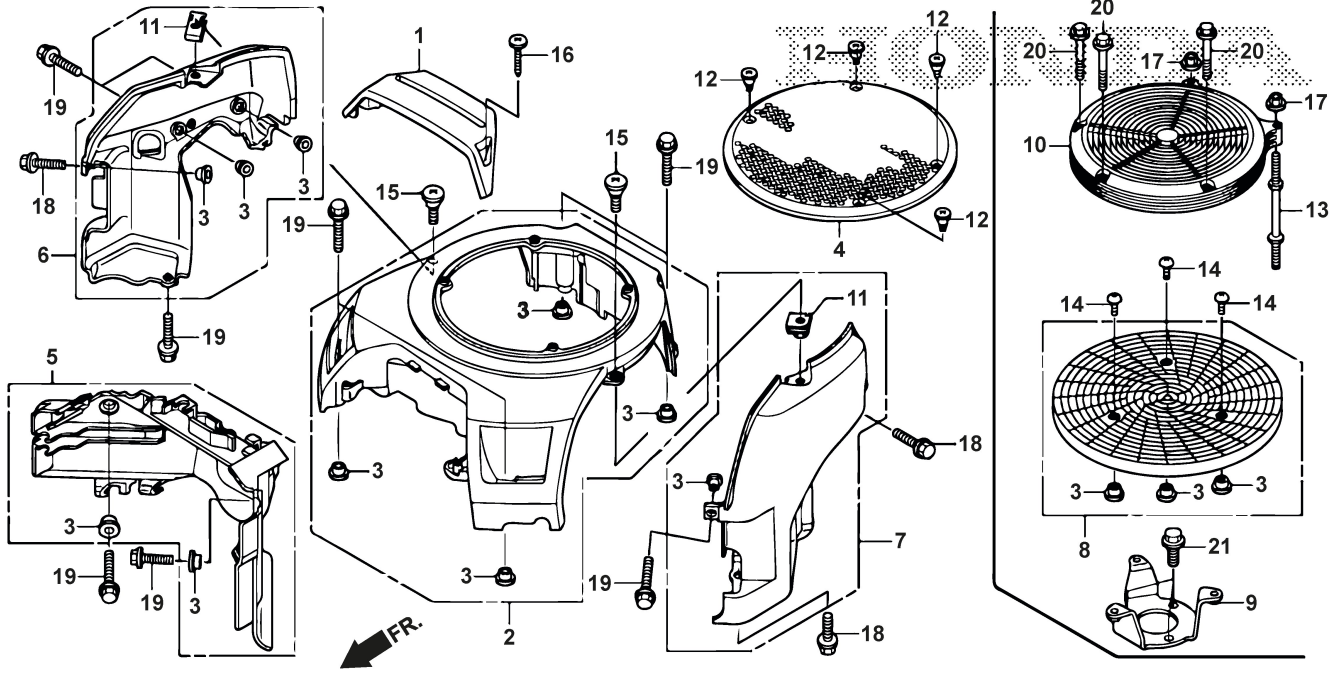

E-12 **HONDA**
ENGINES

Fan Cover

Ref.nr.	Antal	Komponentkode	Beskrivelse	Noter	From	Op til
1	1	118552017/0	Cover, Fuel Pump	Honda: 16715-Z6L-000		
2	1	118552102/0	Cover Comp., Fan *R280*	Honda: 19610-Z6M-000ZA		
2	1	118552103/0	Cover Comp., Fan *Nh1*	Honda: 19610-Z6M-000ZB		
3	13	HONDA_SP	Honda Spare Parts	Honda: 19619-Z0A-300 - COLLAR, FAN COVER		
5	1	118552118/0	Shroud, Upper	Honda: 19631-Z6M-000		
6	1	118552120/0	Shroud, R. Lower	Honda: 19641-Z6L-000		
7	1	118552121/0	Shroud, L. Lower	Honda: 19642-Z6L-000		
8	1	118552155/0	Grid, Screen	Honda: 28452-Z6L-800		
9	1	118552157/0	Holder, Screen Grid	Honda: 28454-Z6L-800		
11	2	HONDA_SP	Honda Spare Parts	Honda: 84601-HA7-670 - NUT, FENDER SETTING		
14	3	HONDA_SP	Honda Spare Parts	Honda: 90131-S0X-A00 - SCREW, TRUSS, 6X16		
15	2	HONDA_SP	Honda Spare Parts	Honda: 90380-GM9-740 - SCREW, SPECIAL, 6X15		
16	2	HONDA_SP	Honda Spare Parts	Honda: 93913-25580 - SCREW, TAPPING, 5X20		
18	3	HONDA_SP	Honda Spare Parts	Honda: 95701-0601600 - BOLT, FLANGE, 6X16		
19	10	HONDA_SP	Honda Spare Parts	Honda: 95701-0602000 - BOLT, FLANGE, 6X20		
21	3	HONDA_SP	Honda Spare Parts	Honda: 95701-0801800 - BOLT, FLANGE, 8X18