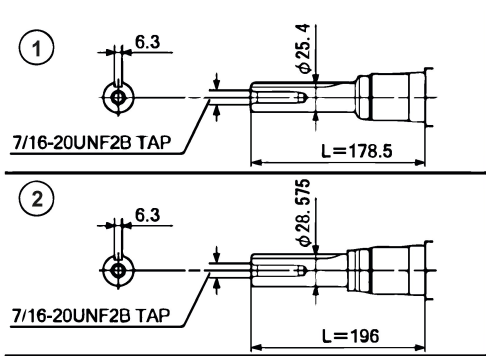

E-7 **HONDA**
ENGINES