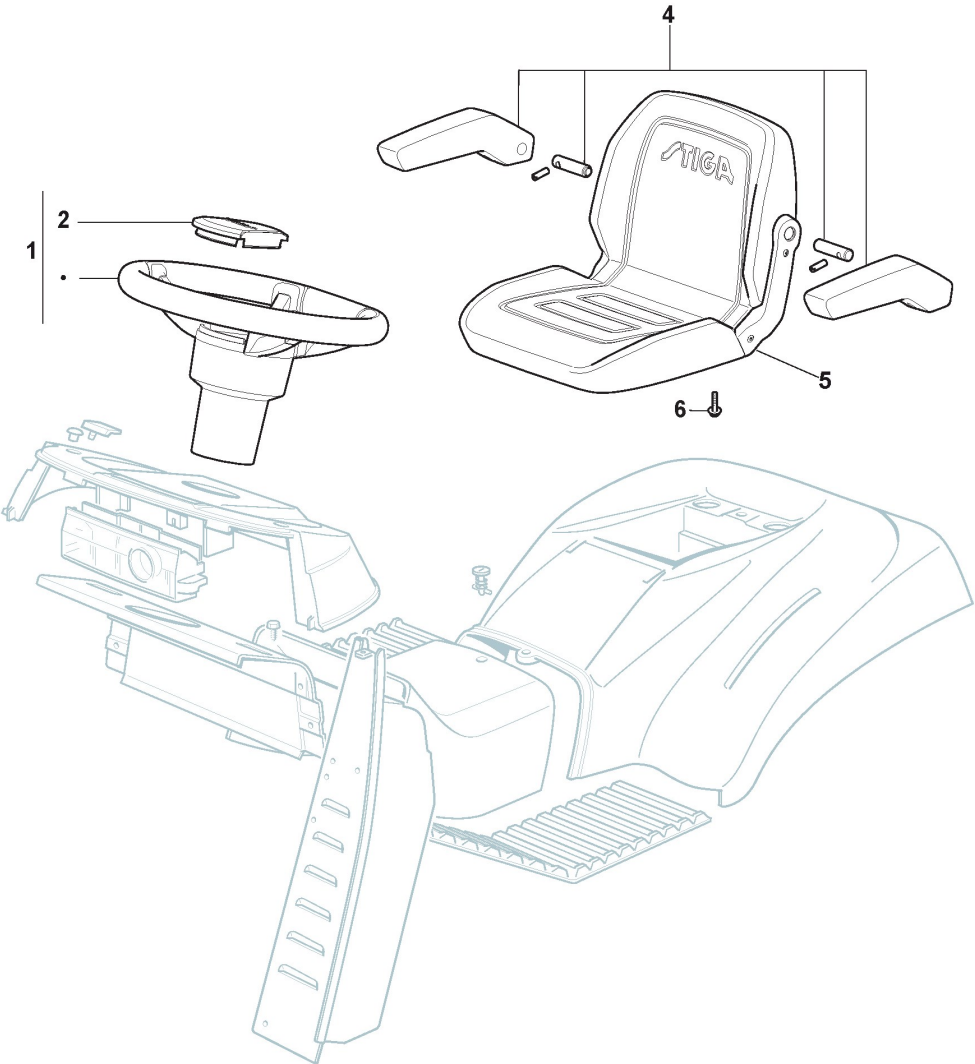

Seat & Steering Wheel

Ref.nr.	Antal	Komponentkode	Beskrivelse	Noter	From	Op til
1	1	325961222/1	Steering wheel			To S/N 20JA1RON 000249
1	1	325961225/0	Steering wheel		From S/N 20JA1RON	
2	1	325580508/0	Steering Plate Cover			To S/N 20JA1RON 000249
2	1	325580510/0	Steering Plate Cover		From S/N 20JA1RON	
4	1	387185100/1	Arm Rest Kit			
5	1	125722480/1	Seat			
6	4	9959-0820-16	Screw