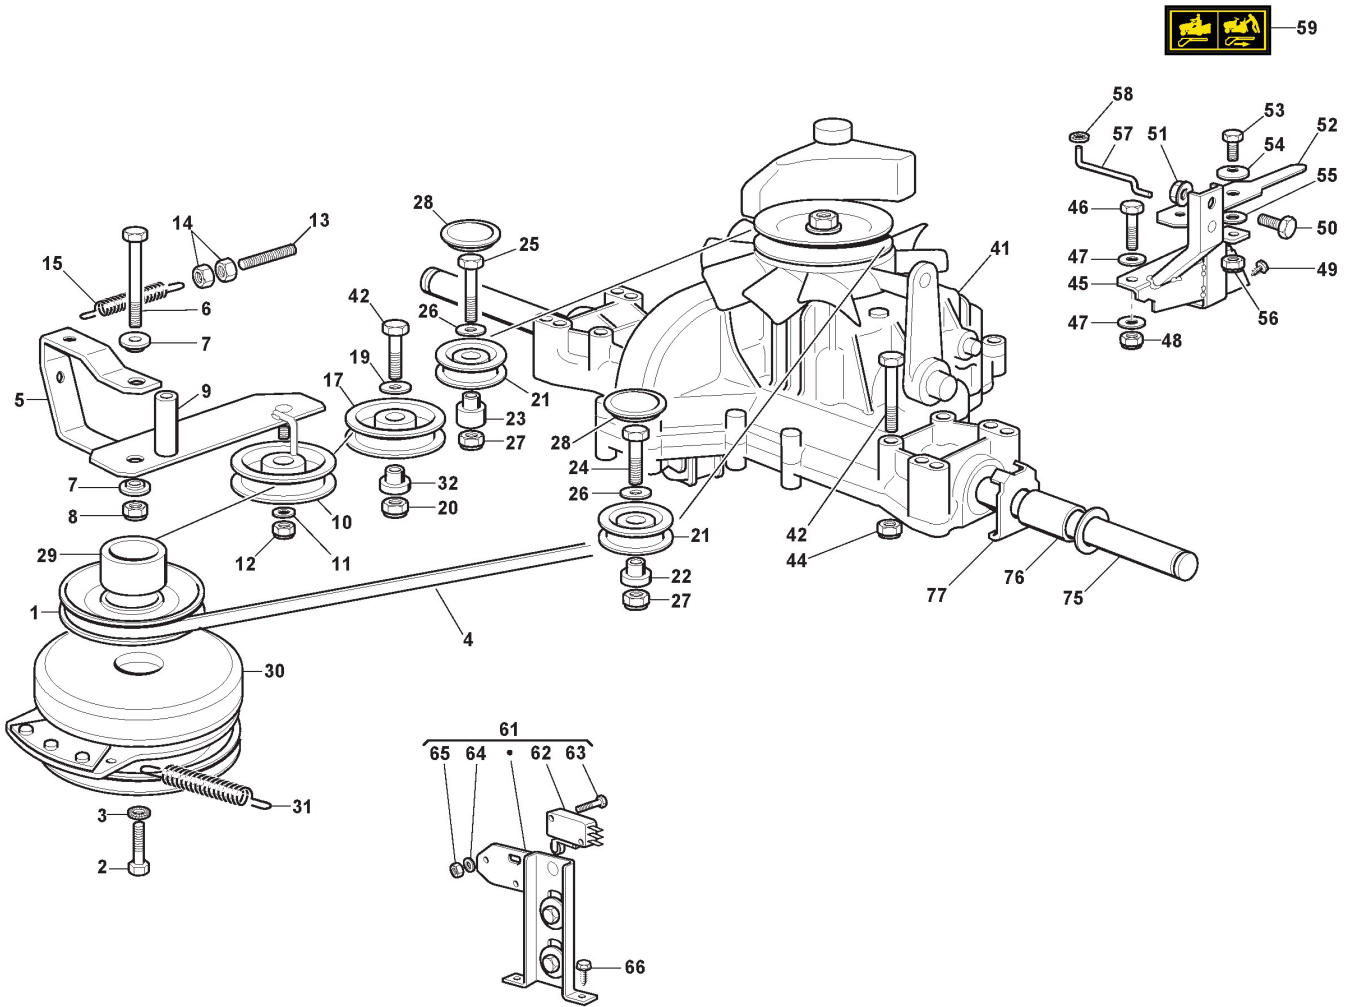

TT Transmission with Warner Electromagnetic Clutch

Ref.nr.	Antal	Komponentkode	Beskrivelse	Noter	From	Op til
1	1	125601566/1	Pulley			
2	1	112737320/0	Screw			
3	1	112543000/0	Washer			
4	1	135062020/1	Trapezoidal Belt			
5	1	382318165/2	Lever			
6	1	112793905/0	Screw			
7	2	125038002/1	Bushing			
8	1	112155000/0	Nut			
9	1	125160027/0	Spacer			
10	1	125601554/0	Pulley			
11	1	112523060/0	Washer			
12	1	112155000/0	Nut			
13	1	125840010/1	Tie Rod			
14	2	112293200/0	Nut			
15	1	125430219/1	Spring			
17	1	325601599/0	Pulley	Bearing hole ø15		
19	1	112523060/0	Washer			
20	1	112155000/0	Nut			
21	2	325601570/1	Pulley			
22	1	125160030/2	Left Spacer			
23	1	125160024/2	Right Spacer			
24	1	112691115/0	Screw			
25	1	112691400/0	Screw			
26	2	112523060/0	Washer			
27	2	112155000/0	Nut			
28	2	125109521/1	Cover			
29	1	125160021/0	Spacer			
30	1	118399062/0	Electromagnetic Clutch			To S/N 22JA1RON
30	1	118399062/1	Electromagnetic Clutch		From S/N 22JA1RON 000559	
31	1	125430210/1	Brake Spring			
32	1	125160056/0	Spacer			
41	1	118400950/1	Rear Axle Tuff Torq K46F			
42	5	112691800/0	Screw			
44	4	112154210/0	Nut			
45	1	382785109/1	Support			
46	1	112691200/0	Screw			
47	2	112521350/0	Washer			
48	1	112155000/0	Nut			
49	2	112735120/0	Screw			
50	1	112792611/0	Screw			
51	1	112154220/0	Nut			
52	1	325318157/0	Lever			
53	1	112793102/0	Screw			
54	1	112369500/0	Elastic Washer			
55	1	325670011/0	Antifriction Washer			
56	1	112155000/0	Nut			
57	1	125033033/1	Rod			
58	1	112604896/0	Crown Fastener