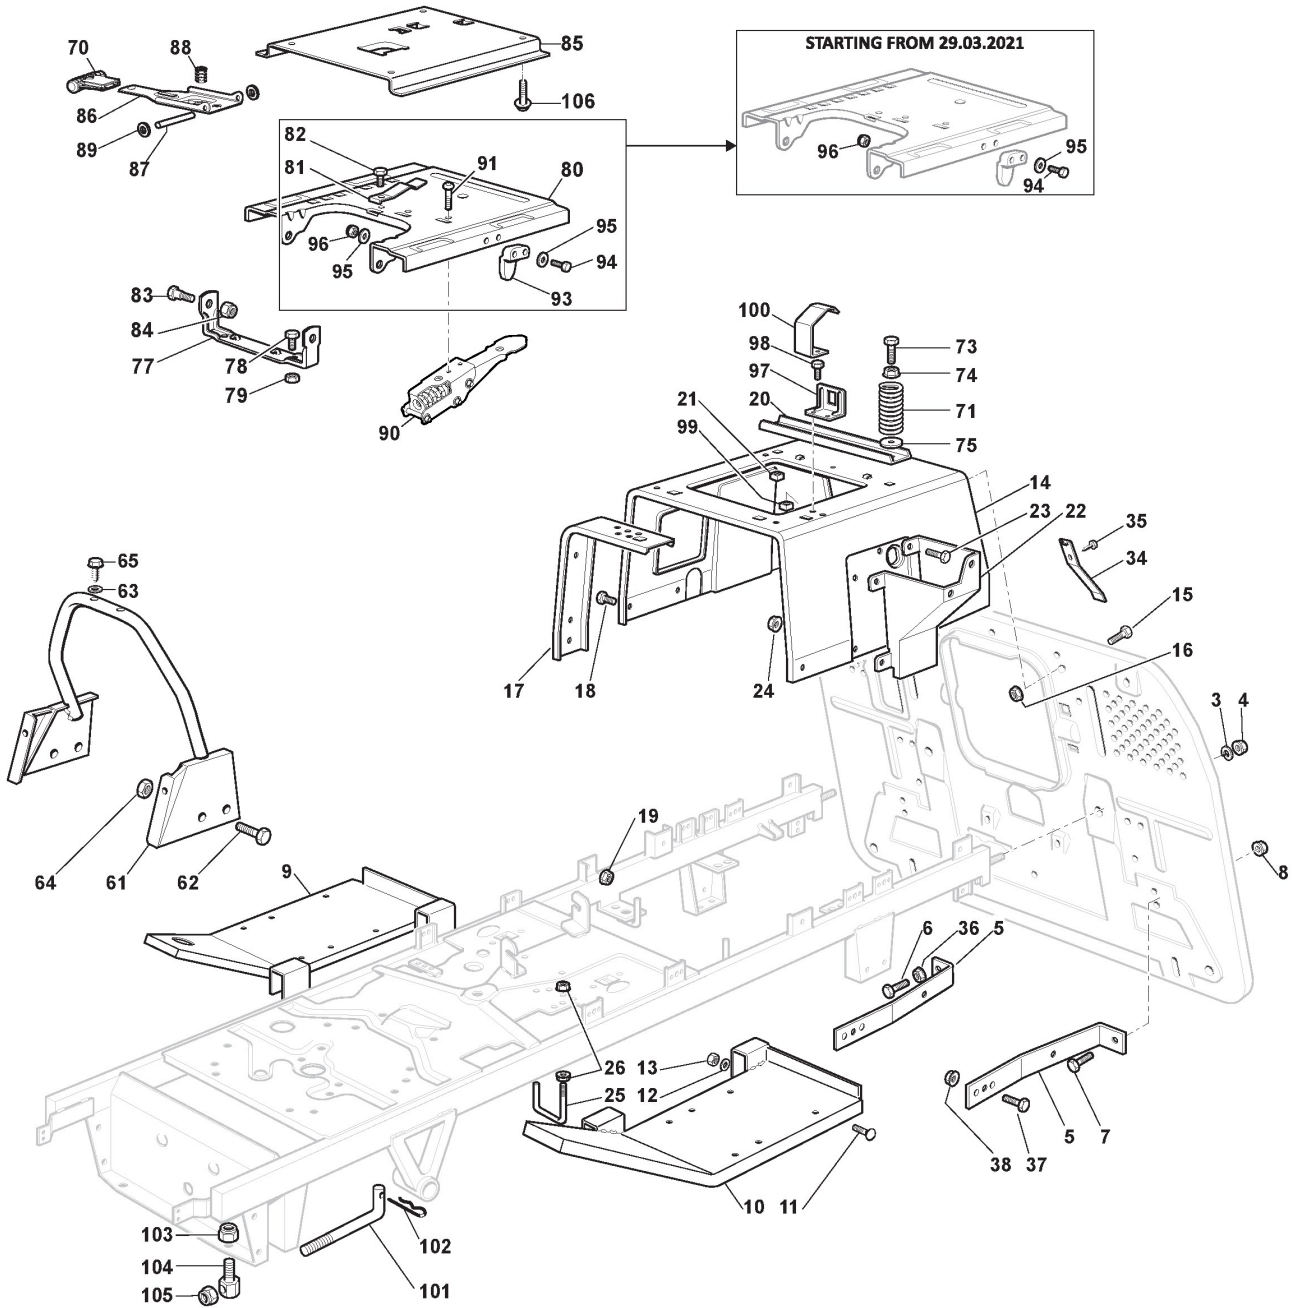

Frame

Ref.nr.	Antal	Komponentkode	Beskrivelse	Noter	From	Op til
86	1	325318303/0	Stop Lever			
87	1	125510000/0	Pin			
88	1	125430202/1	Spring			
89	2	112604897/0	Elastic Washer			
90	1	382318316/1	OPC Spring and Lever Assy			
91	1	112735661/0	Screw			
93	1	325060049/0	Seat Switch Cam			
94	2	112815050/0	Screw			
95	4	112521320/0	Washer			
95	2	112523020/0	Washer		From	
96	2	112154330/0	Nut			
97	1	325755025/3	Bracket			
98	2	112789000/0	Screw			
99	2	9739-0531-22	Nut			
100	1	325430255/0	Spring			
101	2	125510119/0	Tie Rod	From 01/06/2020 only on steel forecarriage equalizer assy		
102	2	124487997/0	Cotter Pin	From 01/06/2020 only on steel forecarriage equalizer assy		
103	2	112155000/0	Nut	From 01/06/2020 only on steel forecarriage equalizer assy		
104	2	125510040/2	Pin	From 01/06/2020 only on steel forecarriage equalizer assy		To 31-March-2 021
104	2	125510168/0	Pin	From 01/06/2020 only on steel forecarriage equalizer assy	From 01-April-20	
105	2	112155000/0	Nut	From 01/06/2020 only on steel forecarriage equalizer assy		
106	4	9959-0820-16	Screw