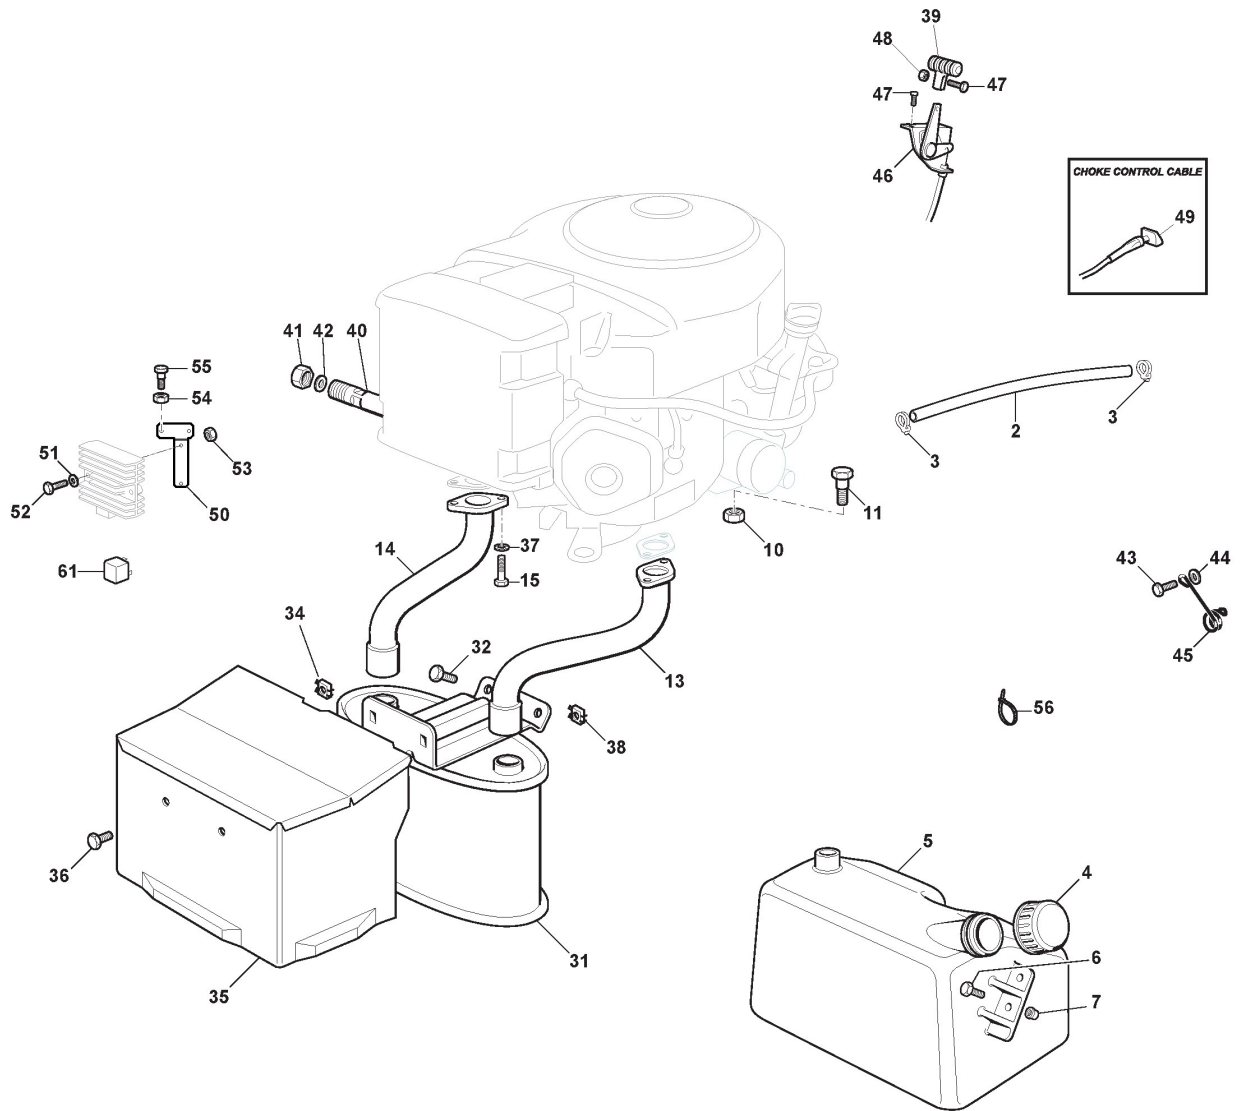

Engine - GXV 630

Ref.nr.	Antal	Komponentkode	Beskrivelse	Noter	From	Op til
2	1	325869033/1	Fuel Tube			
3	2	118375051/1	Fair Led			
4	1	125795001/1	Cap			
5	1	325735131/0	Tank			
6	2	112788910/0	Screw			
7	2	112500092/0	Rivet			
10	4	112154210/0	Nut			
11	4	125510028/3	Pin			
13	1	118738244/0	Exhaust Discharge Tube Left			
14	1	118738243/0	Exhaust Discharge Tube Right			
15	4	112793102/0	Screw			
31	1	182750014/0	Muffler			
32	2	9959-0820-16	Screw			
34	2	112360425/0	Nut			
35	1	382598073/0	Muffler Protection			
36	1	112800815/0	Screw			
37	4	112583500/0	Grower			
38	2	112280100/0	Nut			
39	1	325592000/1	Knob			
40	1	127598061/2	Oil Discharge Extension			
41	1	118737849/0	Plug			
42	1	118401001/1	Oil Seal			
43	1	112735110/0	Screw			
44	1	112540040/0	Washer			
45	1	127430561/0	Spring			
46	1	182000218/0	Accelerator			
47	3	112726389/0	Screw			
48	1	112290800/0	Nut			
49	1	125090001/2	Choke Control			
50	1	325547271/0	Plate			
51	2	112521331/0	Washer			
52	2	112791500/0	Screw			
53	2	112154510/0	Nut			
54	2	112292102/0	Nut			
55	1	112791011/0	Screw			
56	4	133320022/0	Fastpoint Clamp Art.0384.Aa01			
61	1	133567000/0	Relay