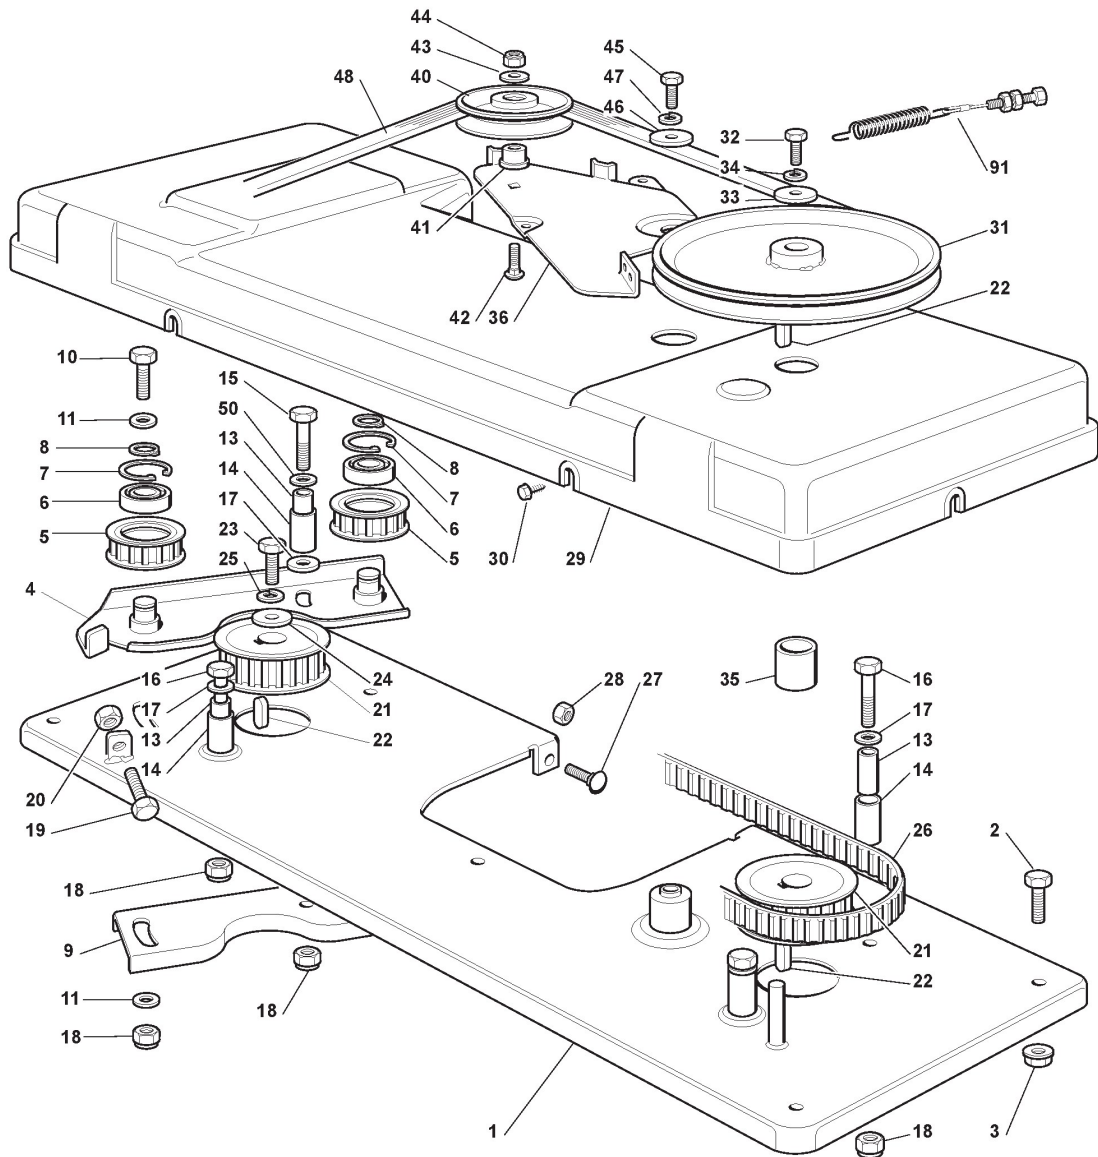

Blades Engagement

Ref.nr.	Antal	Komponentkode	Beskrivelse	Noter	From	Op til
1	1	382547031/1	Plate			To S/N 20AA1RON
1	1	382547031/2	Plate		From S/N 22JA1RON	18 S/N 002745
1	1	382547031/3	Plate		From S/N 22JA1RON	
2	4	112793102/0	Screw		001390	
3	4	112154220/0	Nut			
4	1	382785249/0	Support			
5	2	125601561/0	Pulley			To 31-Novemb er-2017
5	2	125601594/0	Pulley		From	
6	2	119216048/0	Bearing			
7	2	112610800/0	Seeger			
8	2	112609200/0	Seeger			
9	1	325650037/1	Pulley Stiffening			
10	3	112691700/0	Screw			
11	7	112521350/0	Washer			
13	4	125160003/2	Spacer			
14	4	125038000/0	Bushing			
15	1	112691700/0	Screw			
16	3	112691200/0	Screw			
17	4	112521350/0	Washer			
18	6	112155000/0	Nut			
19	1	112793900/0	Screw			
20	1	112293200/0	Nut			
21	2	125601562/0	Pulley			To 31-Novemb er-2017
21	2	125601596/0	Pulley		From	
22	3	112139480/0	Feather			
23	1	112793102/0	Screw			
24	1	125670007/0	Washer			
25	1	112583500/0	Grower			
26	1	135065601/0	Belt			To 31-Novemb er-2017
26	1	135065606/0	Belt		From	
27	3	112815200/0	Screw			
28	3	112292102/0	Nut			
29	1	125060101/2	Protection			
30	6	112735110/0	Screw			
31	1	125601549/0	Pulley			
32	1	112793102/0	Screw			
33	1	125670007/0	Washer			
34	1	112583500/0	Grower			
35	1	125160002/1	Spacer			
36	1	325318119/1	Brake Lever			
40	1	325601599/0	Pulley	Bearing hole ø15		
41	1	125160079/0	Spacer			
42	1	112818900/0	Screw			
43	1	112523060/0	Washer			
44	1	112155000/0	Nut			
45	1	9959-0820-16	Screw			
46	1	112523070/0	Washer			
47	1	112583500/0	Grower