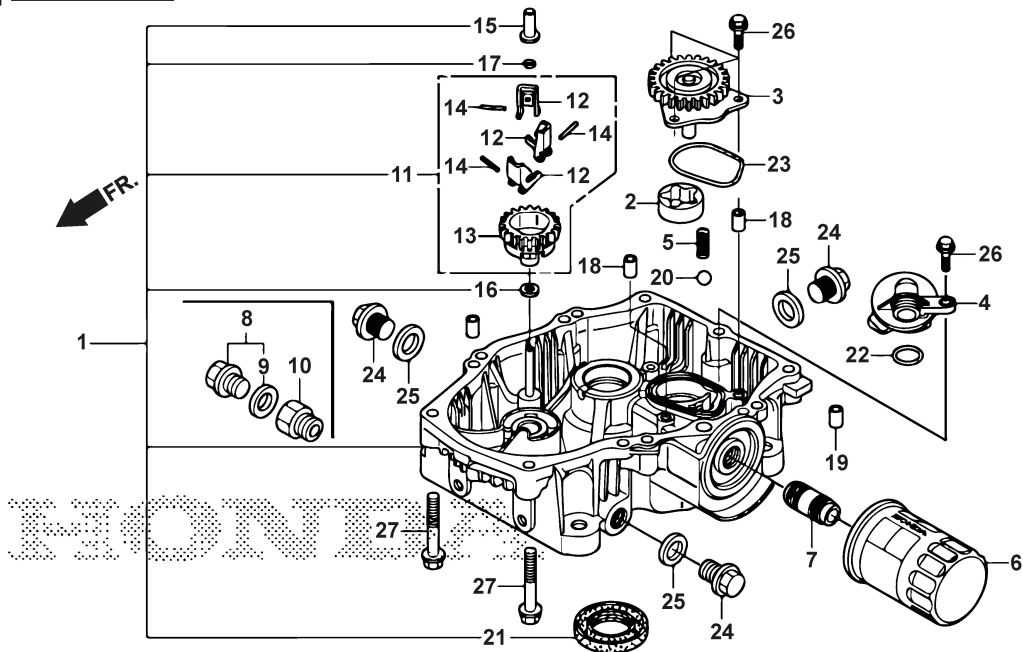

E-6

HONDA
ENGINES

Oil Pan

Ref.nr.	Antal	Komponentkode	Beskrivelse	Noter	From	Op til
1	1	118551716/0	Rod Assy., Connecting	Honda: 11300-Z6M-010		
2	1	118551887/0	Rotor, Oil Pump Outer	Honda: 15133-Z6L-000		
3	1	118551888/0	Gear Comp., Oil Pump	Honda: 15140-Z6L-010		
4	1	118551889/0	Strainer Comp., Oil	Honda: 15220-Z6M-000		
5	1	118551890/0	Spring, Relief Valve	Honda: 15232-Z6L-000		
6	1	118551895/0	Cartridge, Oil Filter (Mahle Tennex)	Honda: 15400-RTA-003		
7	1	118551900/0	Holder, Oil Filter	Honda: 15423-Z6L-000		
8	1	118551902/0	Cap Assy., Drain	Honda: 15550-Z0A-810		
9	1	HONDA_SP	Honda Spare Parts	Honda: 15625-ZE1-003 - PACKING, OIL FILLER CAP		
10	1	118551915/0	Adapter, Oil Drain Extension	Honda: 15641-Z1G-T30		
11	1	118551967/0	Governor Assy.	Honda: 16510-Z6L-010		
12	3	HONDA_SP	Honda Spare Parts	Honda: 16511-Z6L-310 - WEIGHT, GOVERNOR		
13	1	HONDA_SP	Honda Spare Parts	Honda: 16512-Z6L-310 - HOLDER, GOVERNOR WEIGHT		
14	3	HONDA_SP	Honda Spare Parts	Honda: 16513-Z6L-000 - PIN, GOVERNOR WEIGHT		
15	1	HONDA_SP	Honda Spare Parts	Honda: 16531-Z6L-000 - SLIDER, GOVERNOR		
16	1	HONDA_SP	Honda Spare Parts	Honda: 90403-Z6L-000 - WASHER, 6X16		
17	1	118552244/0	Clip, Governor Holder	Honda: 90602-ZE1-000		
18	2	HONDA_SP	Honda Spare Parts	Honda: 90707-Z6L-000 - DOWEL PIN, 8X10		
19	2	HONDA_SP	Honda Spare Parts	Honda: 90708-Z6L-000 - DOWEL PIN, 8X14		
20	1	118552247/0	Ball, Steel, #15 (15/32)	Honda: 90902-Z6L-000		
21	1	118552253/0	Oil Seal, 38X58X9	Honda: 91202-Z6L-003		
22	1	118552261/0	O-Ring, 14.8X2.4	Honda: 91301-Z6L-003		
23	1	118552265/0	O-Ring, Oil Pump	Honda: 91302-Z6M-003		
24	2	118552272/0	Bolt, Drain Plug, 20Mm	Honda: 92800-20000		
25	3	118552274/0	Washer, Drain Plug, 20Mm	Honda: 94109-20000		
26	4	HONDA_SP	Honda Spare Parts	Honda: 95701-0602000 - BOLT, FLANGE, 6X20		
27	9	HONDA_SP	Honda Spare Parts	Honda: 95701-0804500 - BOLT, FLANGE, 8X45