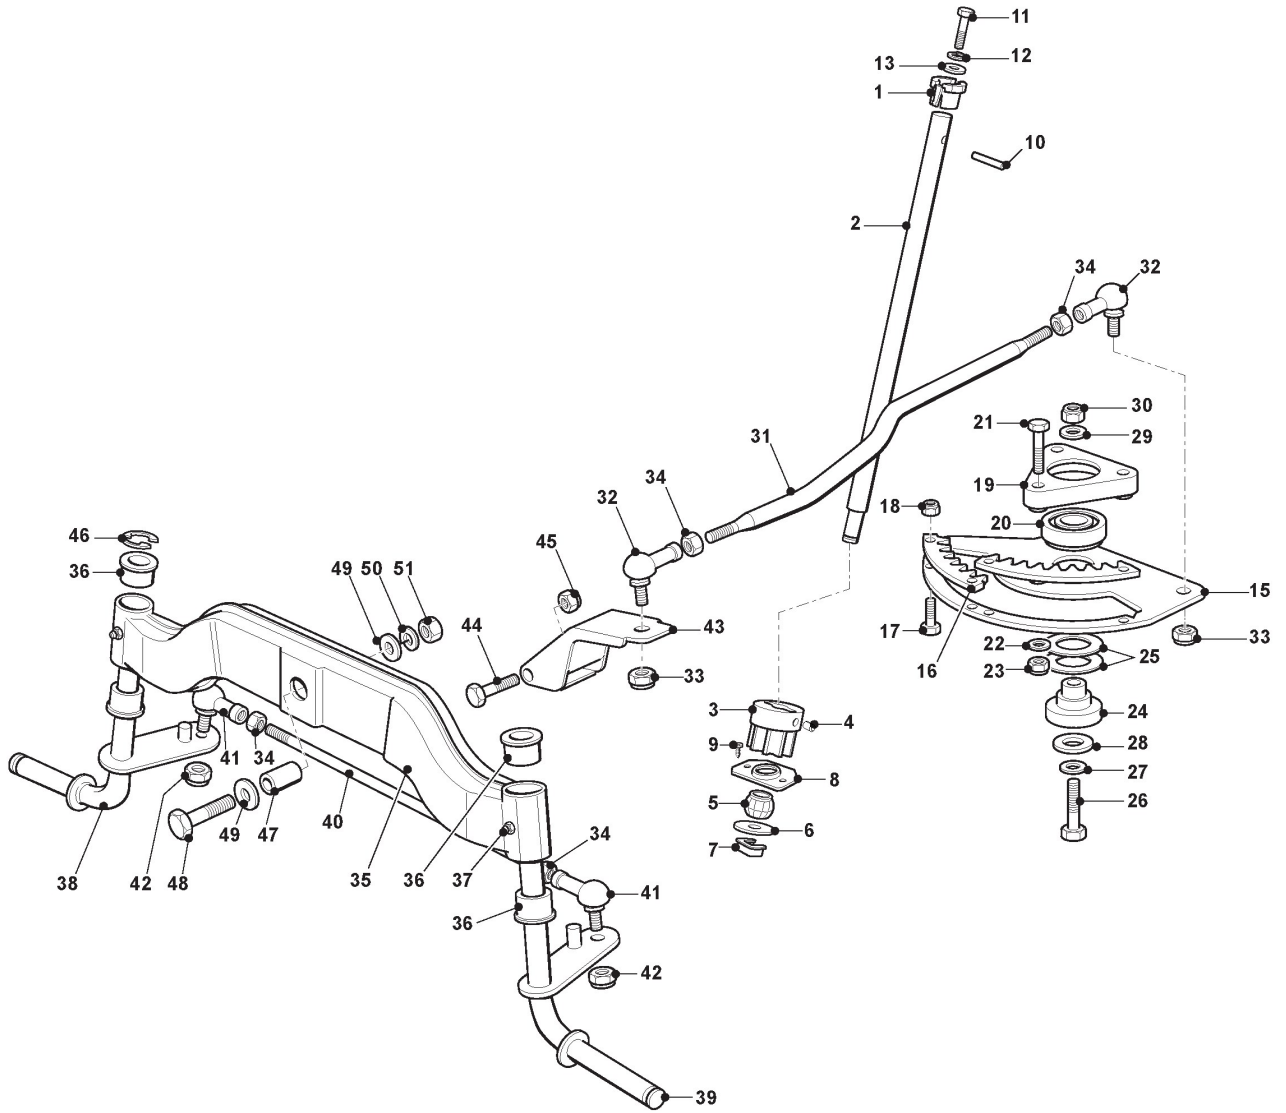

Steering

Ref.nr.	Antal	Komponentkode	Beskrivelse	Noter	From	Op til
1	1	325038004/0	Bushing			
2	1	125520017/0	Steering Column			
3	1	125570004/0	Pinion			
4	1	112714300/0	Dowel			
5	1	325743000/0	Joint			
6	1	322672151/0	Antifriction Washer			
7	1	112436030/0	Plate			
8	1	325785213/1	Support			
9	2	112729601/1	Screw			
10	1	112620250/0	Pin			
11	1	112691800/0	Screw			
12	1	112583500/0	Grower			
13	1	112523060/0	Washer			
15	1	325735523/2	Steering Shaft			
16	2	325150000/0	Rack			
17	4	112791213/1	Screw			
18	4	112154510/0	Nut			
19	1	325774453/0	Clamp			
20	1	119216047/0	Bearing			
21	3	112691100/0	Screw			
22	3	122671651/0	Washer			
23	3	112155000/0	Nut			
24	1	125510120/0	Support			
25	2	322672153/0	Antifriction Washer			
26	1	112692395/2	Screw			
27	1	112523080/0	Washer			
28	1	112521390/0	Washer			
29	1	112523080/0	Washer			
30	1	112156602/0	Nut			
31	1	125033003/1	Steering Rod			
32	2	122746609/0	Joint			
33	2	112156602/0	Nut			
34	4	112295200/0	Nut			
35	1	382034045/0	Equalizer			
36	4	125034002/1	Bushing			
37	2	112379511/0	Grease Dispenser			
38	1	382230361/1	Right Stub Axle			
39	1	382230359/1	Left Stub Axle			
40	1	325840001/1	Tie Rod			
41	2	122746616/0	Joint			
42	2	112156602/0	Nut			
43	1	382318185/0	Lever Ass.Y			
44	1	112692395/2	Screw			
45	1	112156602/0	Nut			
46	1	112001000/0	Benzing Ring			
47	1	125160005/1	Spacer			
48	1	112694100/0	Screw			
49	2	112521390/0	Washer