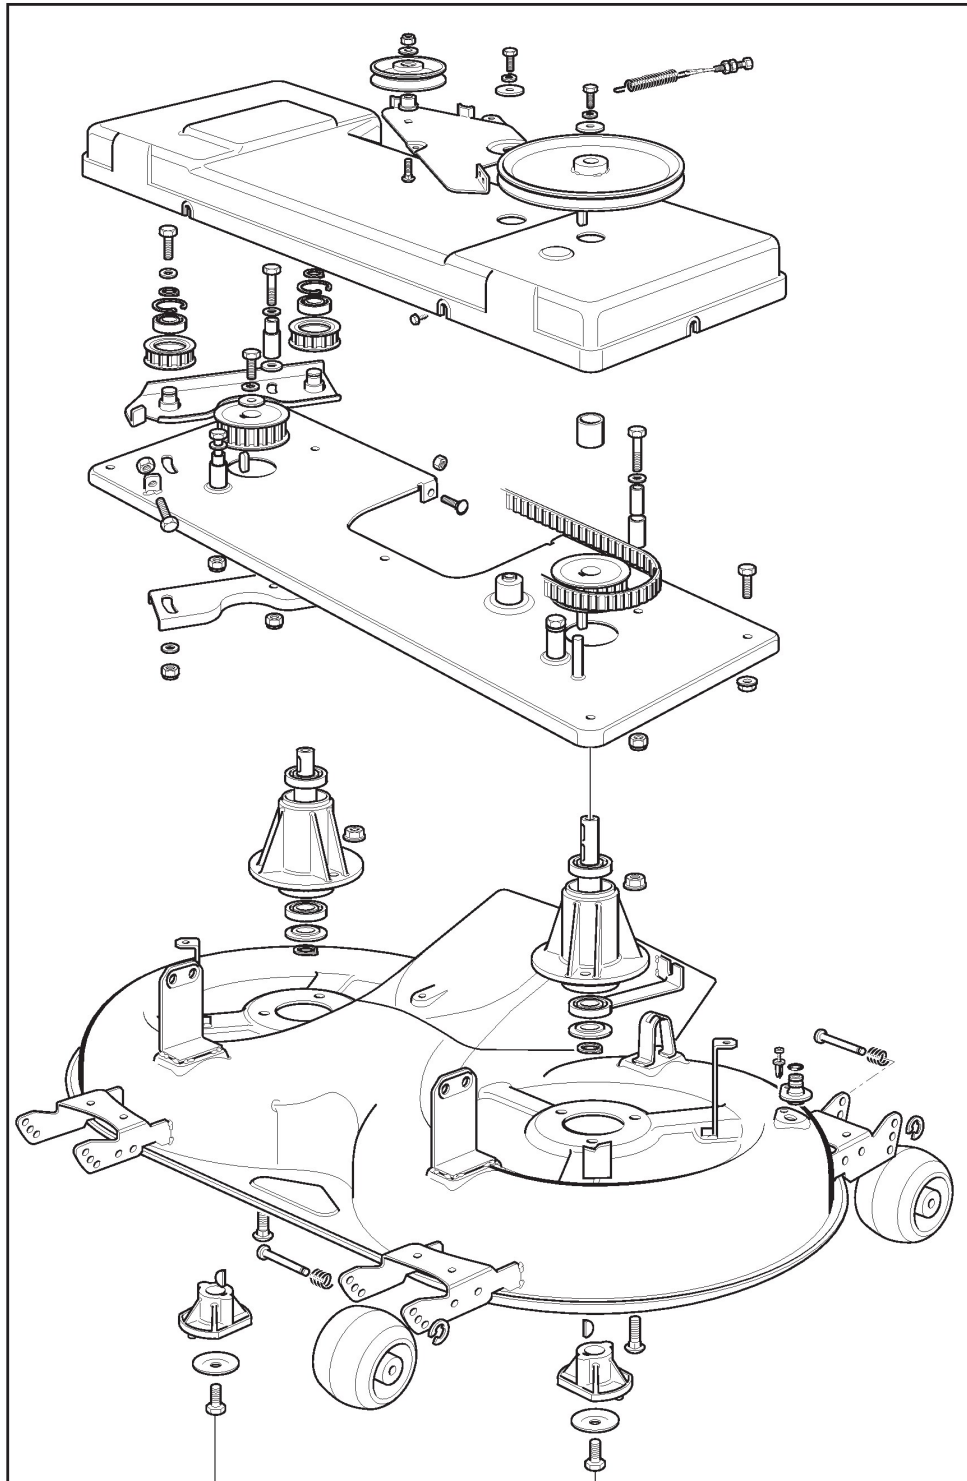

Cutting Deck & Blades Transmission Plate Assy - TC122

Ref.nr.	Antal	Komponentkode	Beskrivelse	Noter	From	Op til
1	1	382565103/0	Grey Cutting Deck & Blades Transmission Plate Assy	Black		To S/N 23AA1RON 000471
1	1	382565103/1	Black Cutting Deck & Blades Transmission Plate Assy	Black	From S/N 23AA1RON 001783