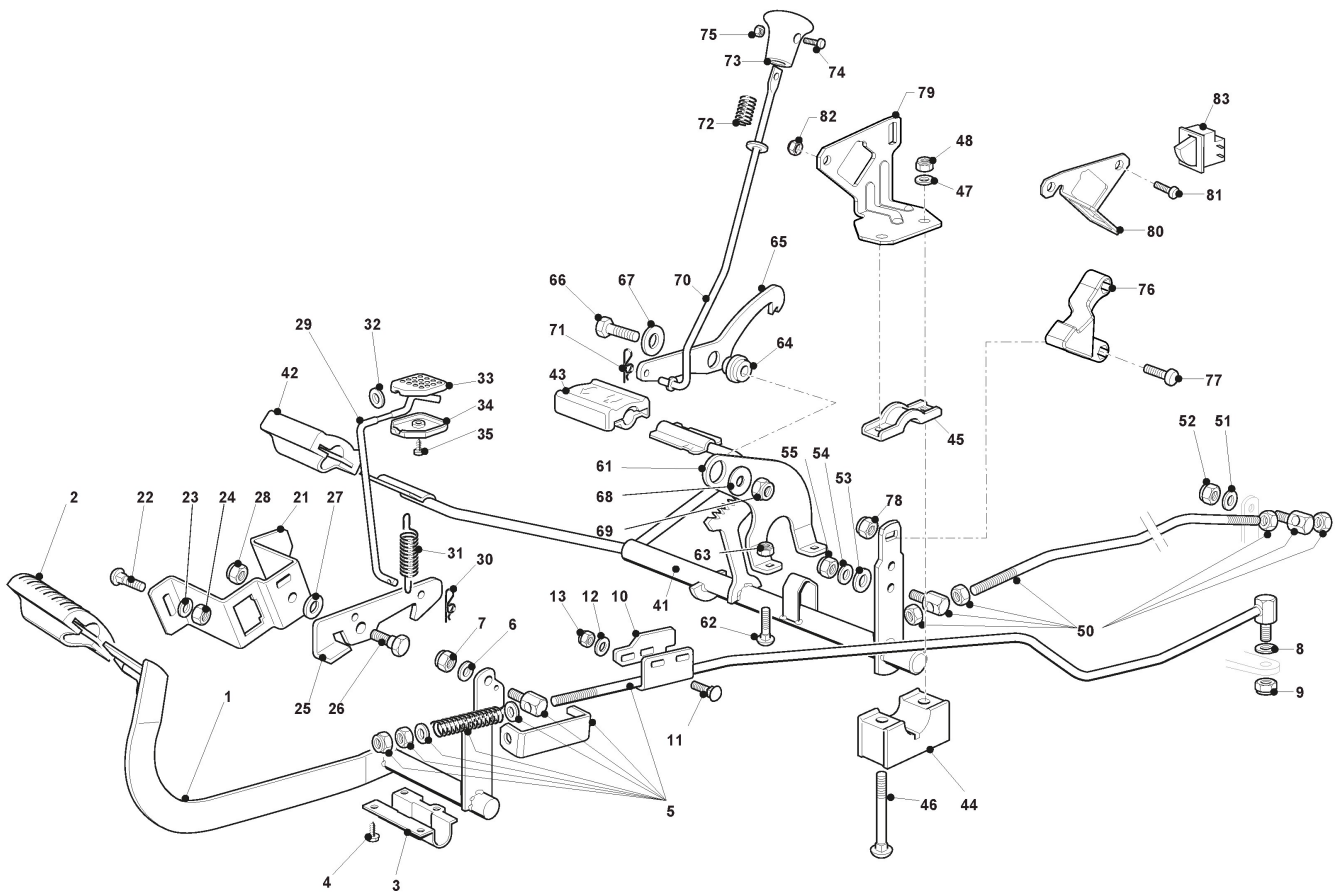

Brake And Gearbox Controls - Cruise Control

Ref.nr.	Antal	Komponentkode	Beskrivelse	Noter	From	Op til
67	1	112523060/0	Washer			
68	1	322672152/0	Antifriction Washer			
69	1	112155000/0	Nut			
70	1	125033091/0	Rod			
71	1	124487995/0	Cotter Pin			
72	1	125430232/0	Spring			
73	1	325605002/0	Button			
74	1	112726388/0	Screw			
75	1	112290800/0	Nut			
76	1	325060050/0	Cam			
77	1	112789195/0	Screw			
78	2	112154330/0	Nut			
79	2	325755071/0	Angle Bracket			
80	1	325785479/0	Micro Switch Bracket			
81	2	112791011/0	Screw			
82	2	112292102/0	Nut			
83	1	119410623/0	Microswitch