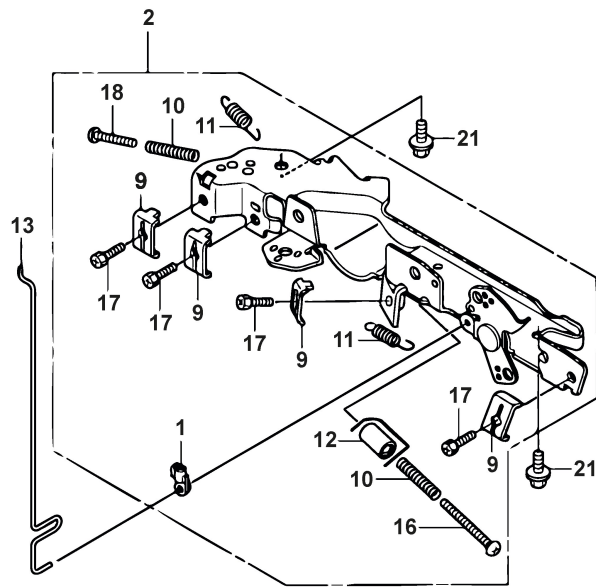

E-22 **HONDA**
ENGINES

Control

Ref.nr.	Antal	Komponentkode	Beskrivelse	Noter	From	Op til
1	1	HONDA_SP	Honda Spare Parts	Honda: 16263-Z0G-010 - JOINT, ROD		
2	1	118551963/0	Control Assy.	Honda: 16500-Z6M-020		
3	1	118551974/0	Spring, Starter	Honda: 16534-Z6L-000		
4	1	118551980/0	Arm Comp., Governor	Honda: 16550-Z6L-020		
5	1	HONDA_SP	Honda Spare Parts	Honda: 16553-Z6L-010 - ARM, SUB		
6	1	118551986/0	Rod, Governor	Honda: 16555-Z6M-010		
7	1	118551995/0	Spring, Governor	Honda: 16561-Z6L-000		
8	1	118552000/0	Spring, Throttle Return	Honda: 16562-Z6M-000		
9	4	HONDA_SP	Honda Spare Parts	Honda: 16576-891-000 - HOLDER, CABLE		
10	2	HONDA_SP	Honda Spare Parts	Honda: 16584-883-300 - SPRING, CONTROL ADJUSTING		
11	2	HONDA_SP	Honda Spare Parts	Honda: 16592-ZJ1-000 - SPRING, CABLE RETURN		
12	1	HONDA_SP	Honda Spare Parts	Honda: 16599-ZG1-M10 - COLLAR, STOPPER		
13	1	118552013/0	Rod, Choke Control	Honda: 16611-Z6M-010		
14	1	HONDA_SP	Honda Spare Parts	Honda: 17957-Z6L-003 - BUSH, LINKAGE		
15	1	HONDA_SP	Honda Spare Parts	Honda: 90015-ZE3-790 - BOLT, GOVERNOR ARM		
16	1	HONDA_SP	Honda Spare Parts	Honda: 90016-Z6L-010 - SCREW, RECESSED, 5X45		
17	4	HONDA_SP	Honda Spare Parts	Honda: 92301-050160A - BOLT, RECESSED, 5X16		
18	1	HONDA_SP	Honda Spare Parts	Honda: 93500-050300A - SCREW, PAN, 5X30		
19	1	HONDA_SP	Honda Spare Parts	Honda: 94050-06000 - NUT, FLANGE, 6MM		
20	1	HONDA_SP	Honda Spare Parts	Honda: 95701-0601000 - BOLT, FLANGE, 6X10		
21	2	HONDA_SP	Honda Spare Parts	Honda: 95701-0601400 - BOLT, FLANGE, 6X14