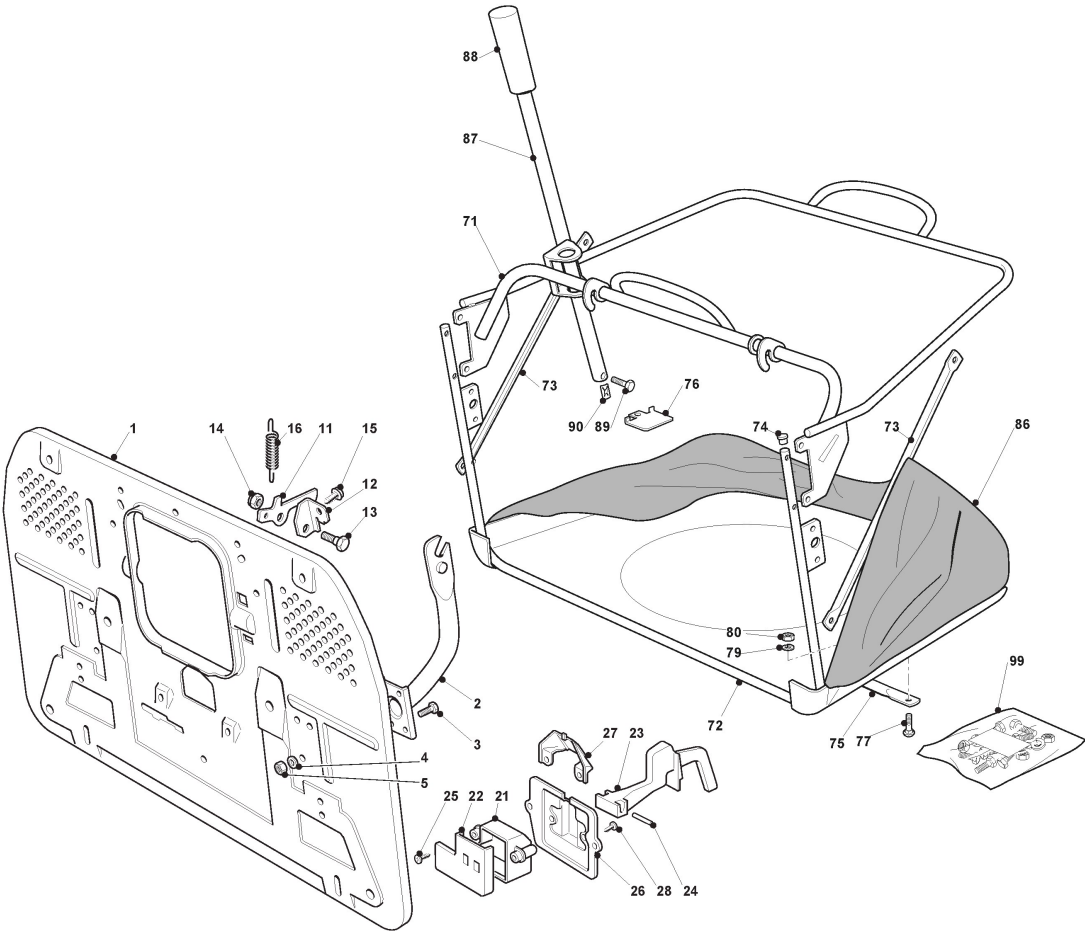

Grasscatcher

Ref.nr.	Antal	Komponentkode	Beskrivelse	Noter	From	Op til
1	1	382547051/1	Plate			To
1	1	382547053/1	Plate		From	09-May-2019
2	2	182774225/1	Clamp			
3	6	112793102/0	Screw			
4	6	112523060/0	Washer			
5	6	112293201/0	Nut			
11	1	325774315/1	Bracket			
12	1	325755031/2	Bracket			
13	1	125510080/2	Pin			
14	1	112292102/0	Nut			
15	1	112735661/0	Screw			
16	1	125430210/1	Brake Spring			
21	1	125600041/0	Grassc.Full Micro Protection Tcj-F			
22	1	125600042/0	Grasscatcher Micro Prot Cover			
23	1	125318124/0	Full Grassc. Microswtich Cover			
24	1	112400030/0	Pin			
25	1	112728440/0	Screw			
26	1	325785272/1	Micro Protection			
27	1	125600048/0	Empty Micro Grassc.Protection Cover			
28	2	112728450/0	Screw			
71	1	382800123/1	Upper Frame			
72	1	382800091/1	Upper Frame			
73	2	325650117/0	Stiffening			
74	2	118566110/0	Push Rod			
75	1	382650043/0	Lower Stiffening			
76	1	325547131/0	Plate			
77	6	112815210/0	Screw			
79	2	112521330/0	Washer			
80	2	112154510/0	Nut			
86	1	182105933/0	Grasscatcher	Black with STIGA Logo		
87	1	125869029/1	Grasscatcher Lifting Tube			
88	1	125394508/0	Knob			
89	1	112788800/0	Screw			
90	1	112157000/0	Nut			
99	1	382180110/0	Outfit, Screws