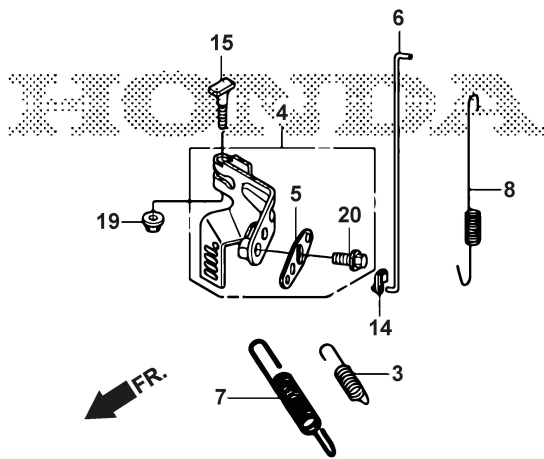

E-22 **HONDA**
ENGINES

Control

Ref.nr.	Antal	Komponentkode	Beskrivelse	Noter	From	Op til
1	1	HONDA_SP	Honda Spare Parts	Honda: 16263-Z0G-010 - JOINT, ROD		
2	1	118551963/0	Control Assy.	Honda: 16500-Z6M-020		
3	1	118551974/0	Spring, Starter	Honda: 16534-Z6L-000		
4	1	118551980/0	Arm Comp., Governor	Honda: 16550-Z6L-020		
5	1	HONDA_SP	Honda Spare Parts	Honda: 16553-Z6L-010 - ARM, SUB		
6	1	118551986/0	Rod, Governor	Honda: 16555-Z6M-010		
7	1	118551995/0	Spring, Governor	Honda: 16561-Z6L-000		
8	1	118552000/0	Spring, Throttle Return	Honda: 16562-Z6M-000		
9	4	HONDA_SP	Honda Spare Parts	Honda: 16576-891-000 - HOLDER, CABLE		
10	2	HONDA_SP	Honda Spare Parts	Honda: 16584-883-300 - SPRING, CONTROL ADJUSTING		
11	2	HONDA_SP	Honda Spare Parts	Honda: 16592-ZJ1-000 - SPRING, CABLE RETURN		
12	1	HONDA_SP	Honda Spare Parts	Honda: 16599-ZG1-M10 - COLLAR, STOPPER		
13	1	118552013/0	Rod, Choke Control	Honda: 16611-Z6M-010		
14	1	HONDA_SP	Honda Spare Parts	Honda: 17957-Z6L-003 - BUSH, LINKAGE		
15	1	HONDA_SP	Honda Spare Parts	Honda: 90015-ZE3-790 - BOLT, GOVERNOR ARM		
16	1	HONDA_SP	Honda Spare Parts	Honda: 90016-Z6L-010 - SCREW, RECESSED, 5X45		
17	4	HONDA_SP	Honda Spare Parts	Honda: 92301-050160A - BOLT, RECESSED, 5X16		
18	1	HONDA_SP	Honda Spare Parts	Honda: 93500-050300A - SCREW, PAN, 5X30		
19	1	HONDA_SP	Honda Spare Parts	Honda: 94050-06000 - NUT, FLANGE, 6MM		
20	1	HONDA_SP	Honda Spare Parts	Honda: 95701-0601000 - BOLT, FLANGE, 6X10		
21	2	HONDA_SP	Honda Spare Parts	Honda: 95701-0601400 - BOLT, FLANGE, 6X14