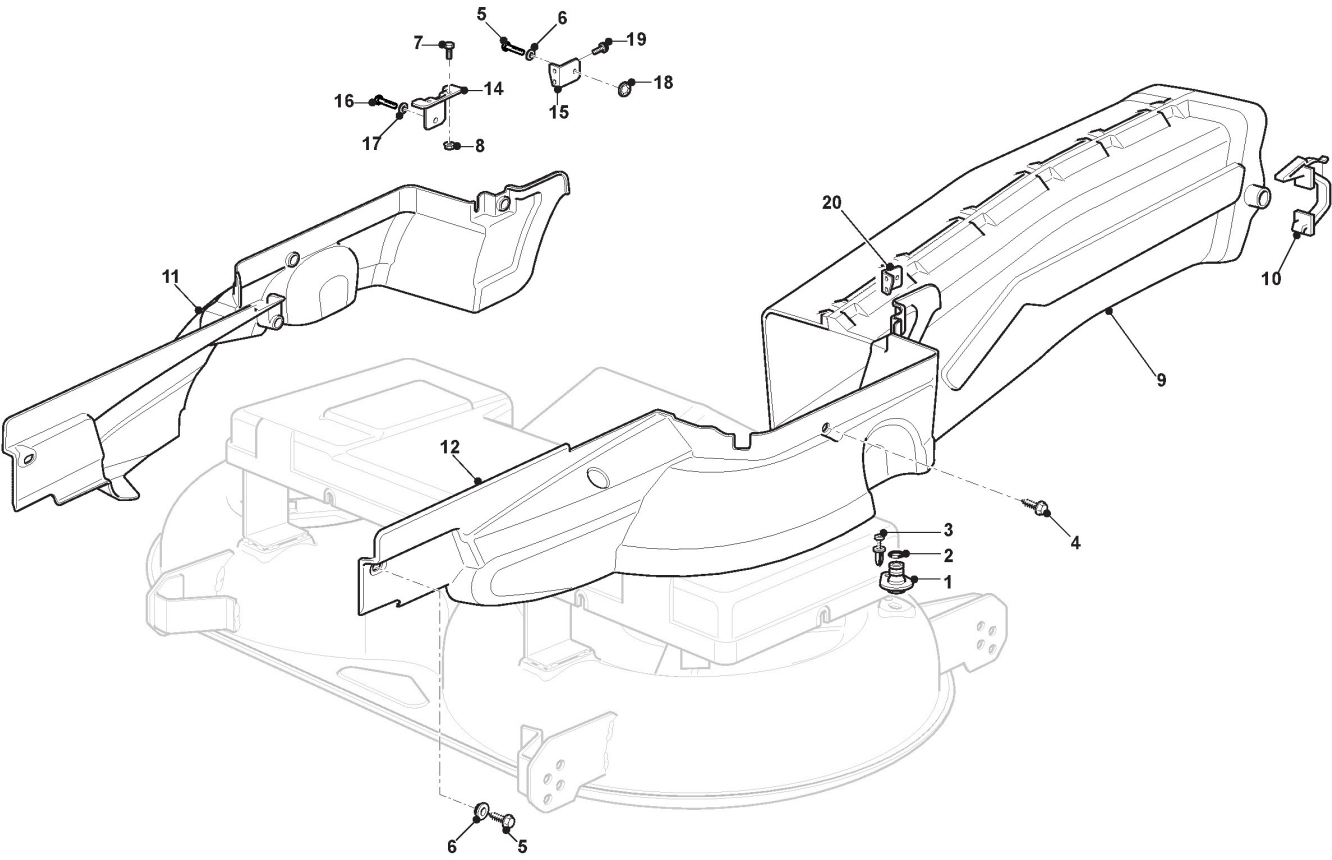

Guards And Conveyor

Ref.nr.	Antal	Komponentkode	Beskrivelse	Noter	From	Op til
1	2	125033060/0	Washing Cutting Deck Connection			
2	2	119035000/0	Or Ring			
3	2	112500030/0	Rivet			
4	2	125943010/0	Screw			
5	4	125943014/0	Screw			
6	4	325670008/1	Washer			
7	2	112788910/0	Screw			
8	2	112154330/0	Nut			
9	1	382108020/0	Conveyor			
10	2	325774373/0	Clamp			
11	1	325060142/1	Protection			
12	1	325060143/1	Protection			
14	2	325774423/0	Clamp			
15	1	325774425/0	Clamp			
16	2	112735120/0	Screw			
17	2	325160039/0	Spacer			
18	2	112604899/0	Crown Fastener			
19	2	112729601/1	Screw			
20	1	325774421/0	Clamp