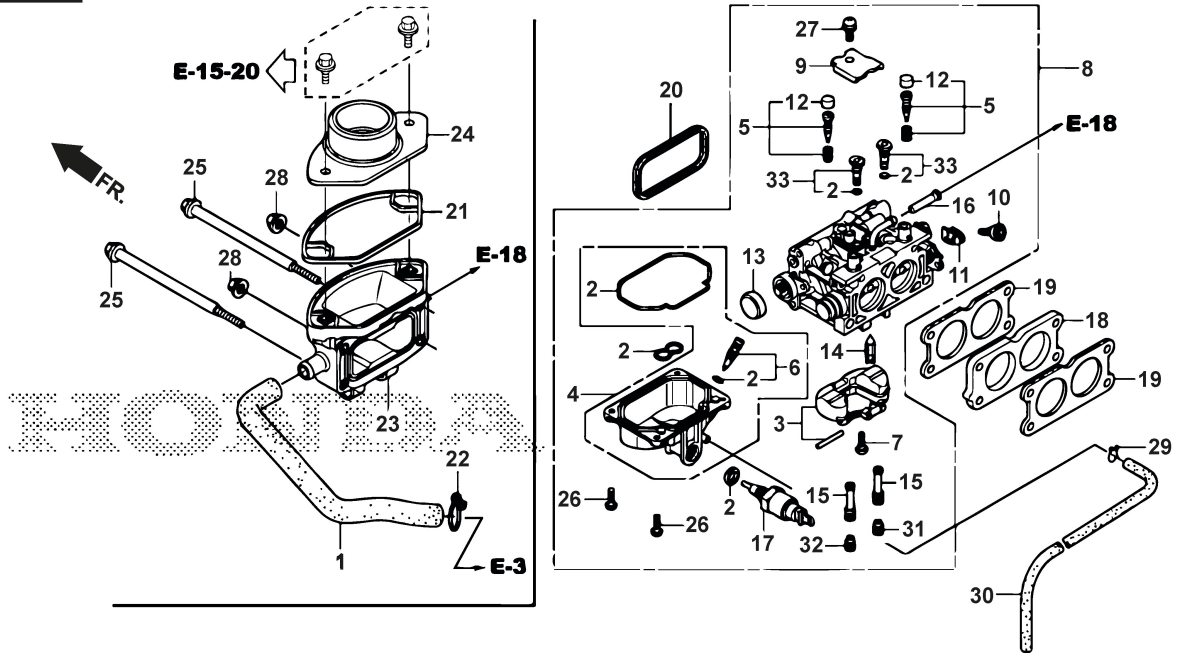

E-14 **HONDA**
ENGINES

Carburetor

Ref.nr.	Antal	Komponentkode	Beskrivelse	Noter	From	Op til
2	1	118551926/0	Gasket Set	Honda: 16010-Z6L-003		
3	1	118551930/0	Float Set	Honda: 16013-Z6L-003		
4	1	118551933/0	Chamber Set, Float	Honda: 16015-Z6L-003		
5	2	HONDA_SP	Honda Spare Parts	Honda: 16016-Z6L-801 - SCREW SET		
6	1	HONDA_SP	Honda Spare Parts	Honda: 16024-124-760 - SCREW SET, DRAIN		
7	1	HONDA_SP	Honda Spare Parts	Honda: 16081-Z6L-003 - SCREW, FLOAT		
8	1	118551659/0	Carburetor Assy. (Bk05P A)	Honda: 16100-ZCT-WA1		
9	1	HONDA_SP	Honda Spare Parts	Honda: 16113-Z6L-003 - PLATE		
10	1	HONDA_SP	Honda Spare Parts	Honda: 16124-ZE0-005 - SCREW, THROTTLE STOP		
11	1	HONDA_SP	Honda Spare Parts	Honda: 16126-Z6L-003 - ARM, THROTTLE LINKAGE		
12	2	HONDA_SP	Honda Spare Parts	Honda: 16134-Z6L-801 - CAP, ADJUSTING SCREW		
13	1	HONDA_SP	Honda Spare Parts	Honda: 16148-141-881 - CAP, CHOKE DUST		
14	1	HONDA_SP	Honda Spare Parts	Honda: 16155-Z6L-003 - VALVE COMP., FLOAT		
15	2	HONDA_SP	Honda Spare Parts	Honda: 16166-ZCT-WA1 - NOZZLE, MAIN		
16	1	HONDA_SP	Honda Spare Parts	Honda: 16176-Z2G-D51 - SCREEN, FUEL STRAINER		
17	1	118551942/0	Valve Assy., Solenoid	Honda: 16200-Z6L-003		
18	1	118551943/0	Insulator, Carburetor	Honda: 16211-Z6L-000		
19	2	118551956/0	Packing, Carburetor	Honda: 16221-Z6L-000		
20	1	118552037/0	Packing, Air Cleaner	Honda: 17228-Z6L-000		
26	4	HONDA_SP	Honda Spare Parts	Honda: 93500-040121H - SCREW, PAN, 4X12		
27	1	HONDA_SP	Honda Spare Parts	Honda: 93892-0501018 - SCREW-WASHER, 5X10		
29	1	HONDA_SP	Honda Spare Parts	Honda: 95002-02080 - CLIP, TUBE (B8)		
30	1	118552276/0	Tube, 4.5X350 (95005-45001-20M)	Honda: 95005-4535023		
31	-1	HONDA_SP	Honda Spare Parts	Honda: 99101-ZH81050 - JET, MAIN, #105		
31	-1	HONDA_SP	Honda Spare Parts	Honda: 99101-ZH81000 - JET, MAIN, #100