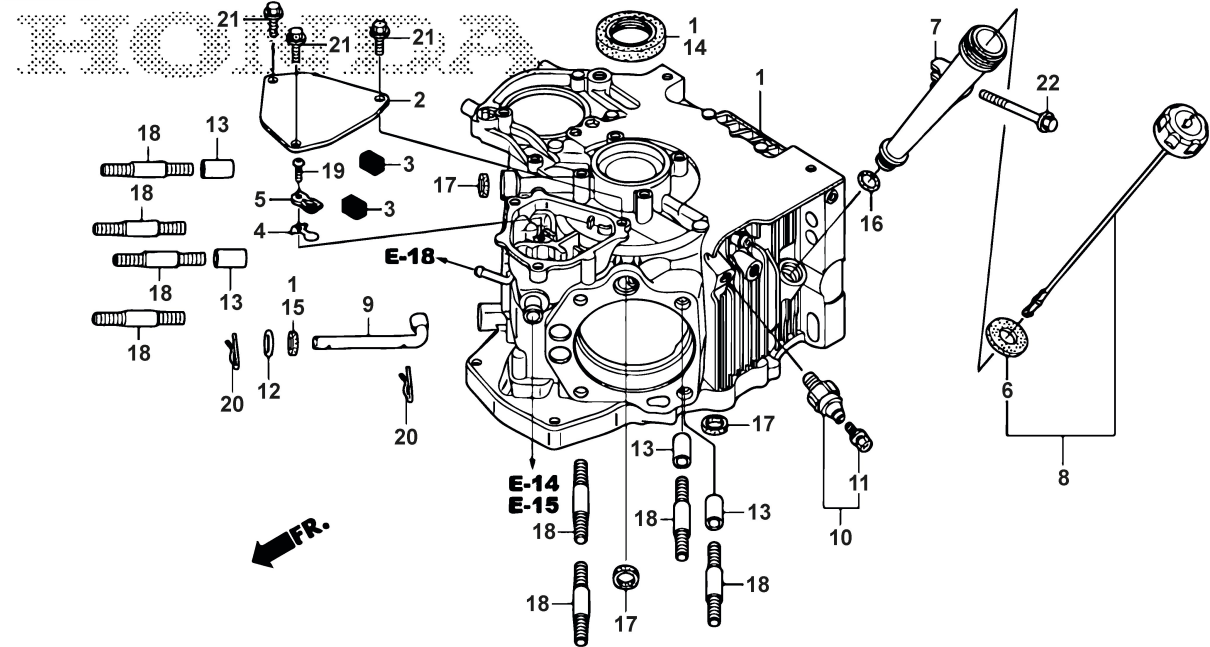

E-3 **HONDA**
ENGINES

Crankcase

Ref.nr.	Antal	Komponentkode	Beskrivelse	Noter	From	Op til
1	1	118551711/0	Cover, Breather	Honda: 11100-Z6M-010		
2	1	118551749/0	Spring, Governor	Honda: 12356-Z6L-000		
3	2	118551752/0	Cover, Fuel Pump	Honda: 12367-Z6M-000		
4	1	118551903/0	Valve, Oil Outlet	Honda: 15571-ZM7-003		
5	1	118551904/0	Plate, Stopper	Honda: 15572-Z6L-000		
6	1	HONDA_SP	Honda Spare Parts	Honda: 15625-Z6L-000 - PACKING, OIL FILLER CAP		
7	1	118551911/0	Extension, Oil Filler	Honda: 15631-Z6M-000		
8	1	118551916/0	Gauge Assy., Oil Level	Honda: 15650-Z6M-000		
9	1	118551975/0	Shaft, Governor Arm	Honda: 16541-Z6L-010		
10	1	118552206/0	Switch, Oil Pressure	Honda: 37240-ZG5-004		
11	1	HONDA_SP	Honda Spare Parts	Honda: 90002-ZG5-004 - SCREW-WASHER, 4X8		
12	1	HONDA_SP	Honda Spare Parts	Honda: 90404-Z6L-000 - WASHER, PLAIN (10MM)		
13	4	HONDA_SP	Honda Spare Parts	Honda: 90709-Z6L-000 - DOWEL PIN, 12X20		
14	1	118552251/0	Oil Seal, 38X58X9	Honda: 91201-Z6L-003		
15	1	HONDA_SP	Honda Spare Parts	Honda: 91203-Z6L-003 - OIL SEAL, 10X16X5		
16	1	118552261/0	O-Ring, 14.8X2.4	Honda: 91301-Z6L-003		
17	3	118552269/0	Packing, Oil Pass	Honda: 91308-Z6L-003		
18	8	HONDA_SP	Honda Spare Parts	Honda: 92900-100400B - BOLT, STUD, 10X40		
19	1	HONDA_SP	Honda Spare Parts	Honda: 93500-030080A - SCREW, PAN, 3X8		
20	2	HONDA_SP	Honda Spare Parts	Honda: 94251-10000 - PIN, LOCK, 10MM		
21	3	HONDA_SP	Honda Spare Parts	Honda: 95701-0601400 - BOLT, FLANGE, 6X14		
22	1	HONDA_SP	Honda Spare Parts	Honda: 95701-0604500 - BOLT, FLANGE, 6X45