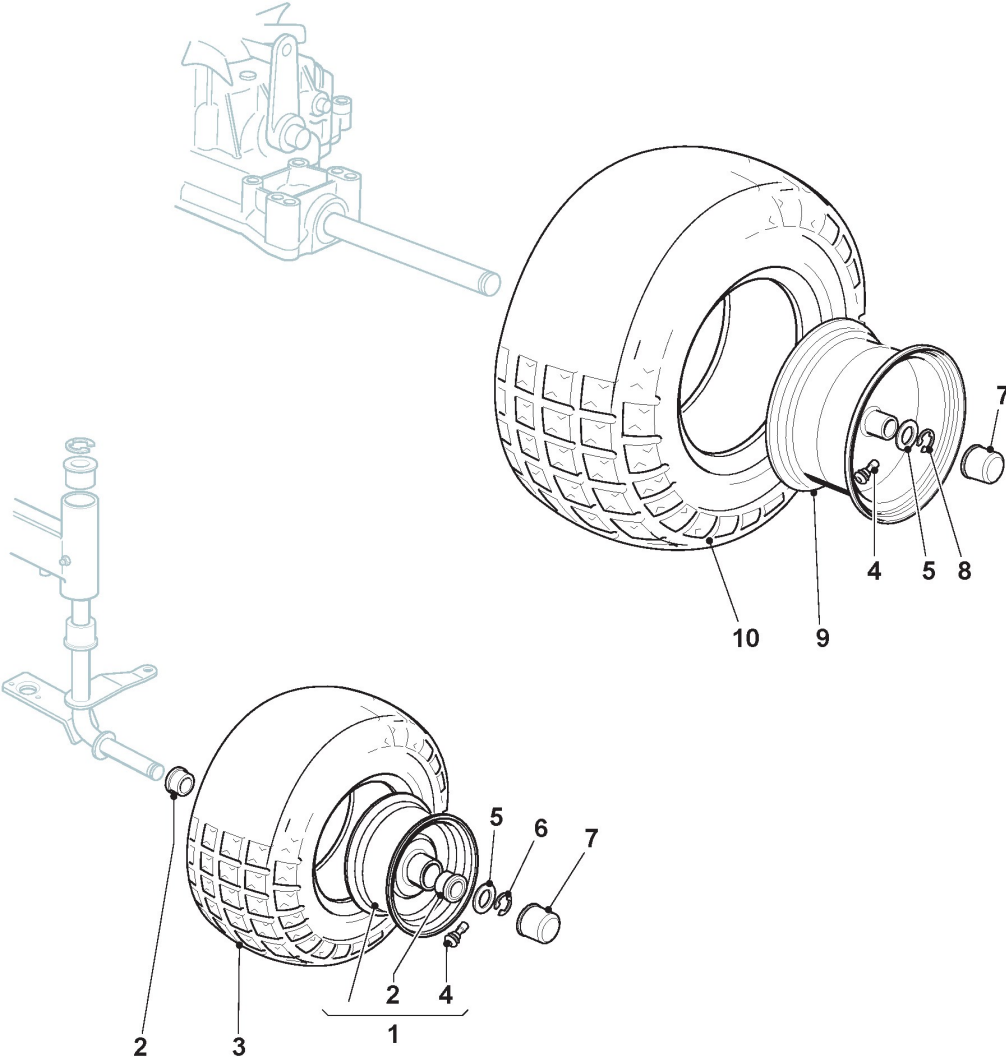

Wheels

Ref.nr.	Antal	Komponentkode	Beskrivelse	Noter	From	Op til
1	2	182001508/0	Rimm	4,5"X6"		
2	4	125122200/2	Bearing			
3	2	125590032/0	Tyre	15X6.00-6 PR2 TL S373A		
4	4	125950000/0	Valve			
5	4	125670005/2	Washer			
6	2	112001000/0	Benzing Ring			
7	4	322110239/0	Hub Cover	Stiga Style		
8	2	112001010/0	Benzing Ring			
9	2	182001505/0	Rear Wheel Rimm	7,5"X8		
10	2	125590033/0	Tyre	18X8.50-8 PR2 TL S373A