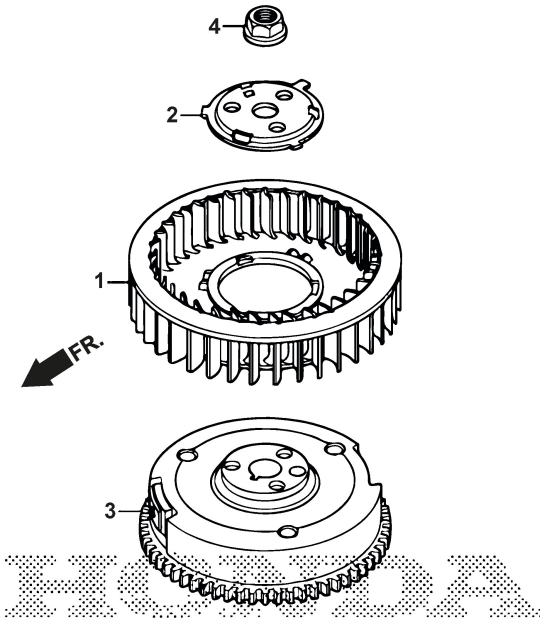

E-19 **HONDA**
ENGINES

Flywheel

Ref.nr.	Antal	Komponentkode	Beskrivelse	Noter	From	Op til
1	1	118552096/0	Fan, Cooling	Honda: 19511-Z6L-000		
2	1	118552100/0	Plate, Cooling Fan Setting	Honda: 19513-Z6L-000		
3	1	118552175/0	Flywheel Comp.	Honda: 31110-Z6L-003		
4	1	118552228/0	Nut, Special (20Mm)	Honda: 90201-Z6L-010