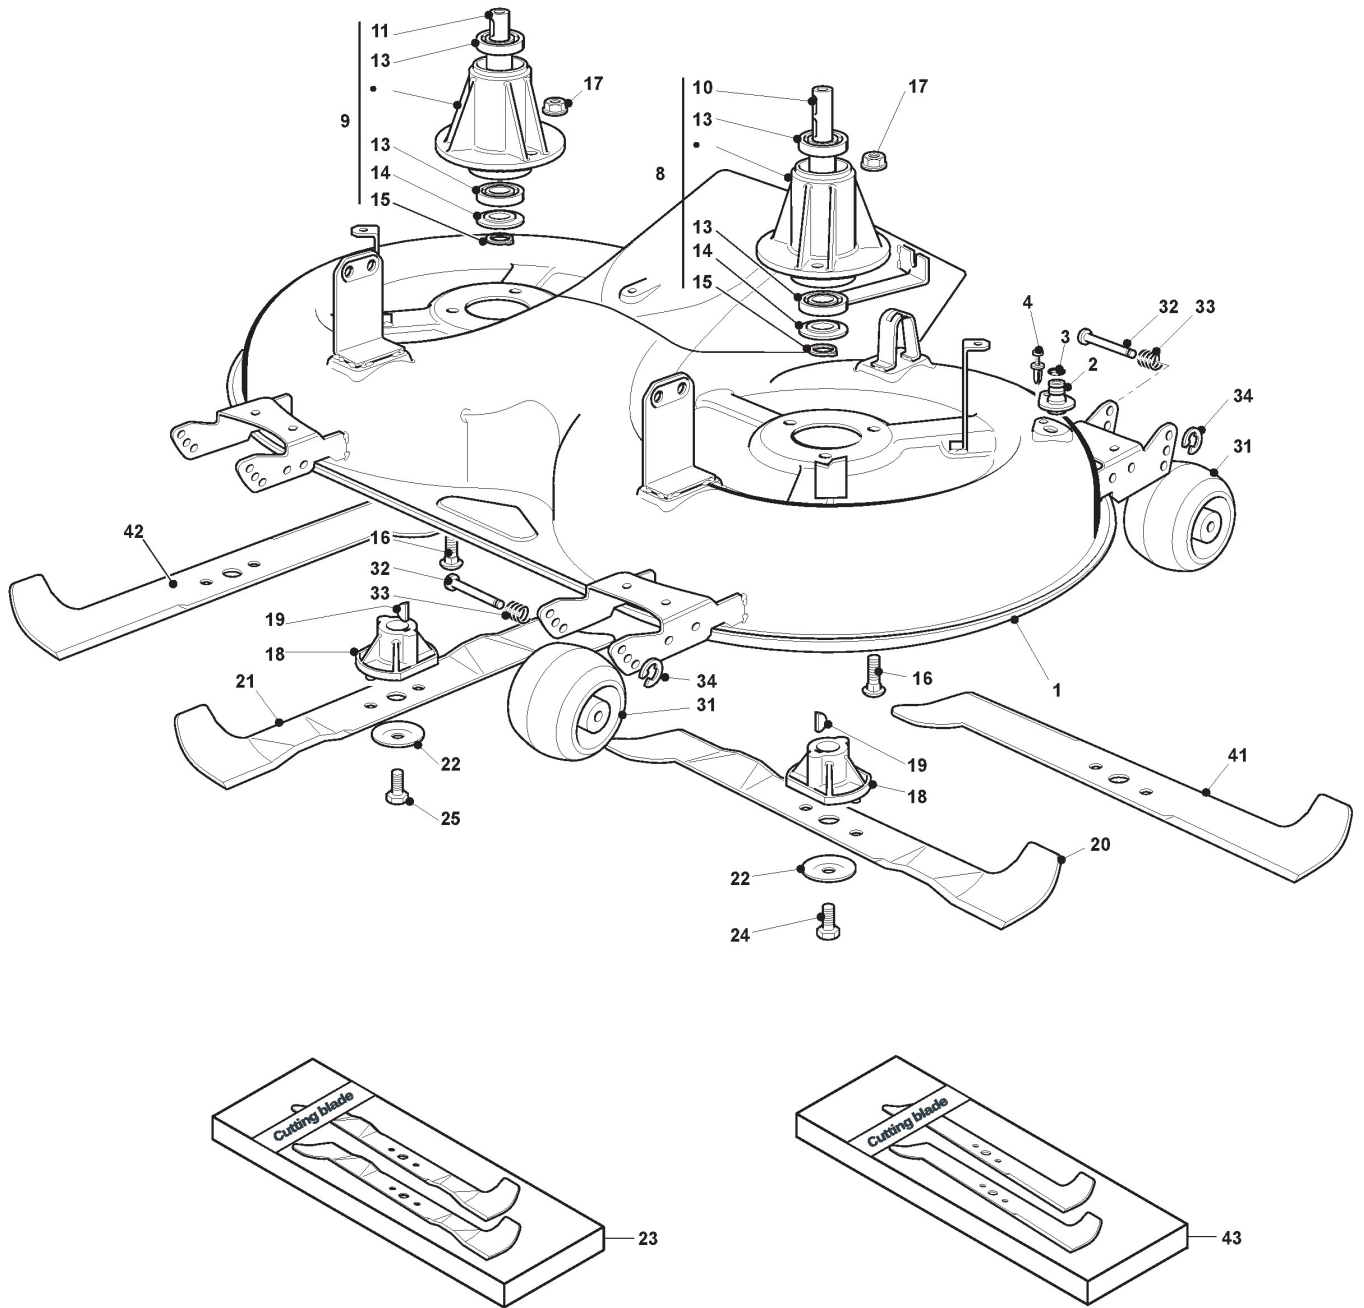

Cutting Plate

Ref.nr.	Antal	Komponentkode	Beskrivelse	Noter	From	Op til
1	1	382564220/0	Cutting Plate Grey			
2	2	125033060/0	Washing Cutting Deck Connection			
3	2	119035000/0	Or Ring			
4	2	112500030/0	Rivet			
8	1	382207200/1	Flange Assy			To 31-August-2018
8	1	382207200/1LC	Flange Assy		From 01-September-2021	
8	1	382207200/2LC	Main Blade Shaft Ass.Y		From 01-September-2021	To 31-August-2021
9	1	382207201/2	Support Shaft Tc		From 01-September-2021	To 31-August-2021
9	1	382207201/2LC	Support Shaft Tc		From 01-September-2021	To 31-August-2021
9	1	382207201/3LC	Secondary Blade Shaft Ass.Y		From 01-September-2021	To 31-August-2021
10	1	125020800/1	Main Blade Shaft			To 31-August-2021
10	1	125020832/0	Main Blade Shaft		From 01-September-2021	To 31-August-2021
11	1	125020801/2	Secondary Blade Shaft			To 31-August-2021
11	1	125020833/0	Secondary Blade Shaft		From 01-September-2021	To 31-August-2021
13	4	119216047/0	Bearing			
14	2	325160501/0	Dust Cover Disc			To 31-August-2021
14	2	325160501/1	Dust Cover Disc		From 01-January-2019	
15	2	112609260/0	Seeger			
16	6	9959-0825-16	Screw			
17	6	112154210/0	Nut			
18	2	1134-9159-01	Blade Holder	Stiga Packed into 125463200/0		
18	2	125463200/0	Blade Hub			
19	2	112139100/0	Key			
20	1	182004349/0	Left Blade Mulching			
21	1	182004350/0	Right Mulching Blade			
22	2	125160503/0	Blade Hub Elastic Disc Lawnt.			
23	1	1134-9229-01	Mulching Blades	Stiga Packed into 182004349/0 + 182004350/0		
24	1	112735696/0	Screw			
25	1	112735697/1	Screw			
31	4	182700004/0	Anti Scalp Wheel			
32	4	125510121/1	Pin			
33	4	122450115/0	Spring			
34	4	112000930/0	Benzing Ring			
41	1	182004342/0	Left Blade, Winged			
42	1	182004343/0	Right Blade			
43	1	1134-9230-01	Blades	Stiga Packed into 182004342/0 + 182004343/0