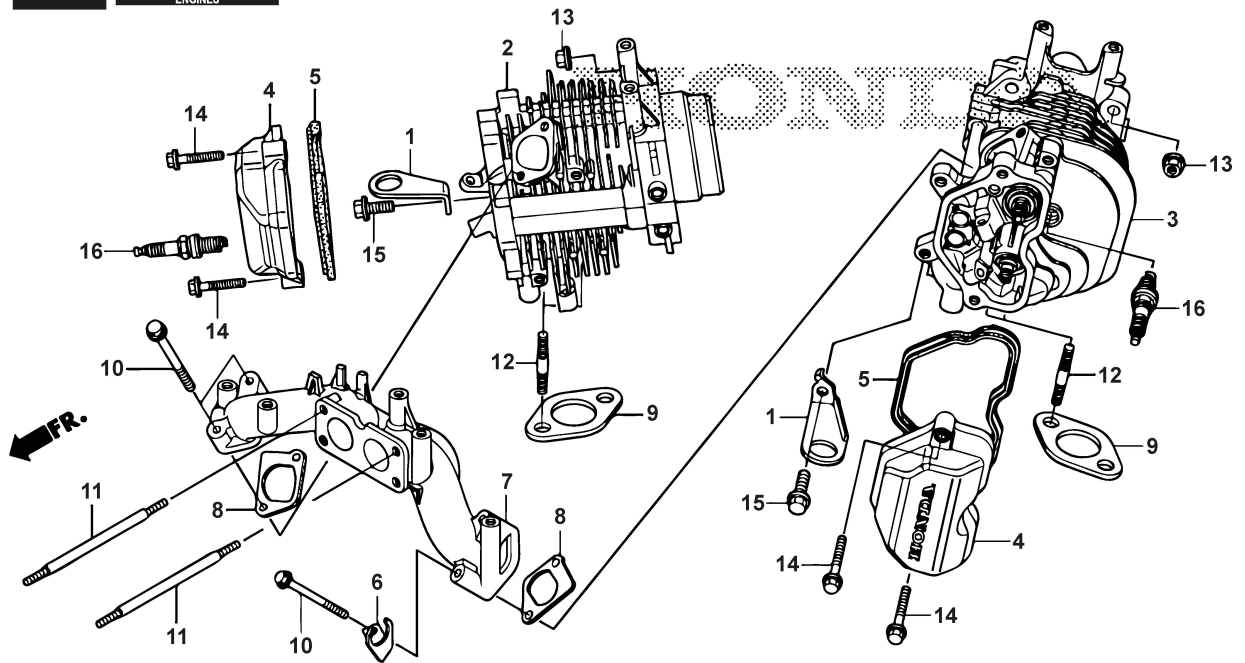

E-2 **HONDA**
ENGINES

Cylinder Head

Ref.nr.	Antal	Komponentkode	Beskrivelse	Noter	From	Op til
1	2	HONDA_SP	Honda Spare Parts	Honda: 11911-Z6L-000 - HANGER, ENGINE		
2	1	118551728/0	Rotor, Oil Pump Outer	Honda: 12110-Z6L-010		
3	1	118551729/0	Gear Comp., Oil Pump	Honda: 12120-Z6L-010		
4	2	118551640/0	Cover, Cylinder Head	Honda: 12311-Z6L-000		
5	2	118551645/0	Packing, Head Cover	Honda: 12312-Z6L-000		
6	1	HONDA_SP	Honda Spare Parts	Honda: 16722-Z6L-010 - STAY, FUEL TUBE GROMMET		
7	1	118552025/0	Manifold, In.	Honda: 17101-ZCS-000		
8	2	118552026/0	Packing, Intake Manifold	Honda: 17151-Z6L-010		
9	2	118552085/0	Gasket, Ex. Pipe	Honda: 18333-ZE3-801		
10	4	HONDA_SP	Honda Spare Parts	Honda: 90006-Z6L-000 - BOLT, FLANGE, 8X55		
11	2	HONDA_SP	Honda Spare Parts	Honda: 90043-Z6L-000 - BOLT, STUD, 6X106		
13	8	HONDA_SP	Honda Spare Parts	Honda: 94050-10000 - NUT, FLANGE, 10MM		
14	4	HONDA_SP	Honda Spare Parts	Honda: 95701-0603000 - BOLT, FLANGE, 6X30		
15	2	HONDA_SP	Honda Spare Parts	Honda: 95701-0801600 - BOLT, FLANGE, 8X16		
16	2	118551707/0	Plug, Spark (ZFR5F)	Honda: 98079-5587G