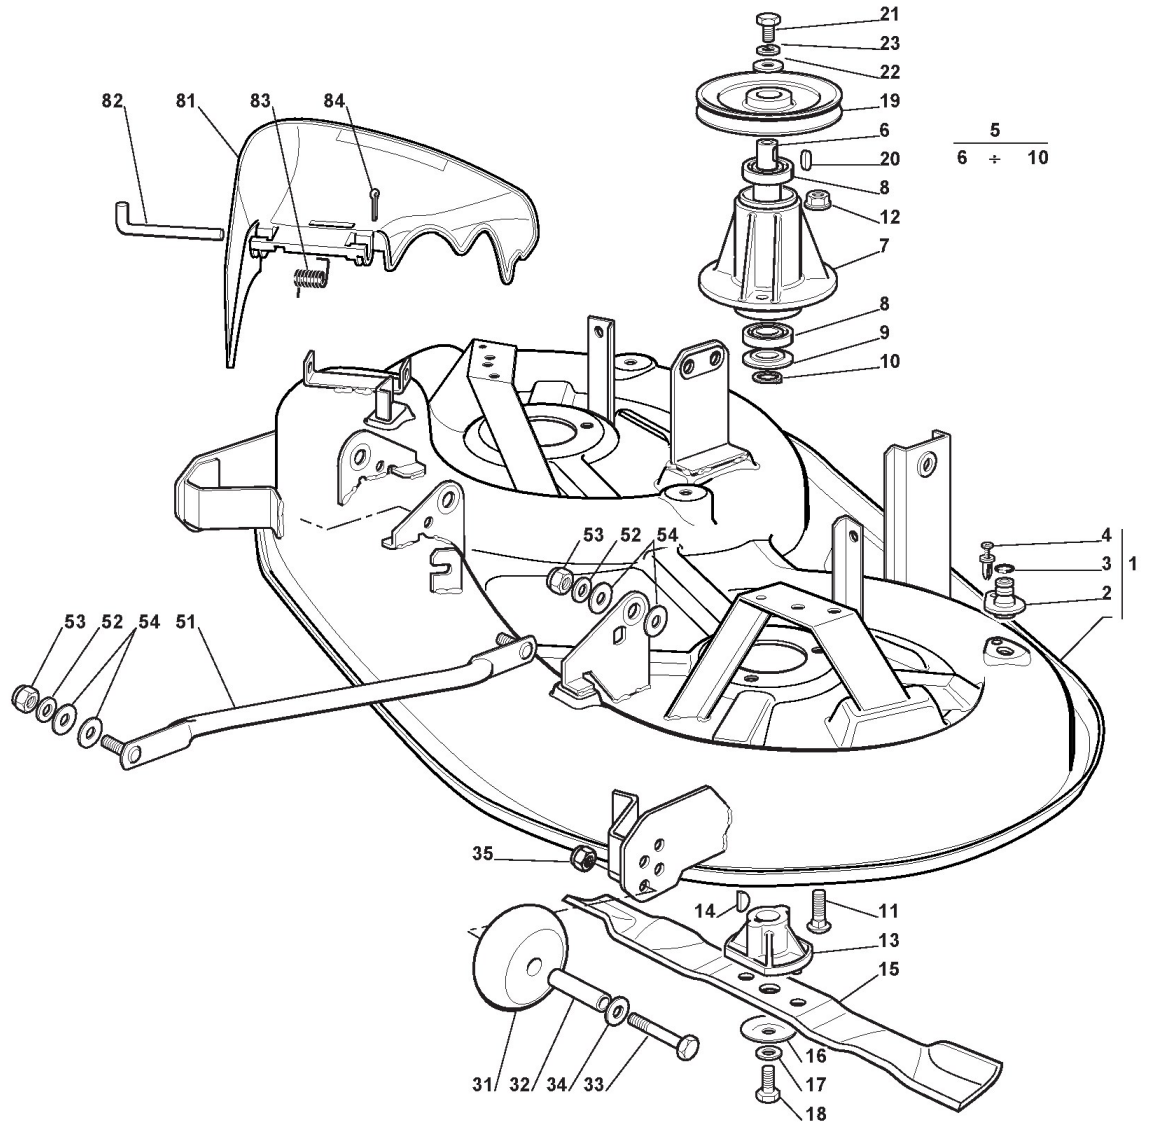

Cutting Plate

Ref.nr.	Antal	Komponentkode	Beskrivelse	Noter	From	Op til
1	1	382564041/0	Cutting Plate Black			
2	2	125033060/0	Washing Cutting Deck Connection			
3	2	119035000/0	Or Ring			
4	2	112500030/0	Rivet			
5	2	382207202/0	Left Flange Ass.Y			
6	2	125020802/0	Shaft			
7	2	125207200/0	Blade Shaft Support			
8	4	119216032/0	Bearing			
9	2	325160501/0	Dust Cover Disc			
10	2	112609260/0	Seeger			
11	6	112818700/0	Screw			
12	6	112154210/0	Nut			
13	2	125463200/0	Blade Hub			
14	2	112139100/0	Key			
15	2	182004346/0	Mulching Blade			
16	2	122160400/0	Elastic Disc			
17	2	112523080/0	Washer			
18	2	112735694/0	Screw			
19	2	125601571/0	Pulley			
20	2	112139480/0	Feather			
21	2	112793102/0	Screw			
22	2	125670007/0	Washer			
23	2	112583500/0	Grower			
31	2	182700002/0	Anti Scalp Wheel Ø 80			
32	2	125510072/0	Pin			
33	2	112692050/0	Screw			
34	2	112523060/0	Washer			
35	2	112293201/0	Nut			
51	2	382000474/1	Equalizer Rod			
52	4	112521360/0	Washer	From 01-september-2003		
52	4	112523060/0	Washer	To 31-august-2003		
53	4	112156602/0	Nut			
54	8	325670008/1	Washer			
81	1	125600056/0	Stone Guard			
82	1	125510073/0	Fulcrum Pin			
83	1	125430242/0	Spring			
84	1	112141418/0	Cotter Pin