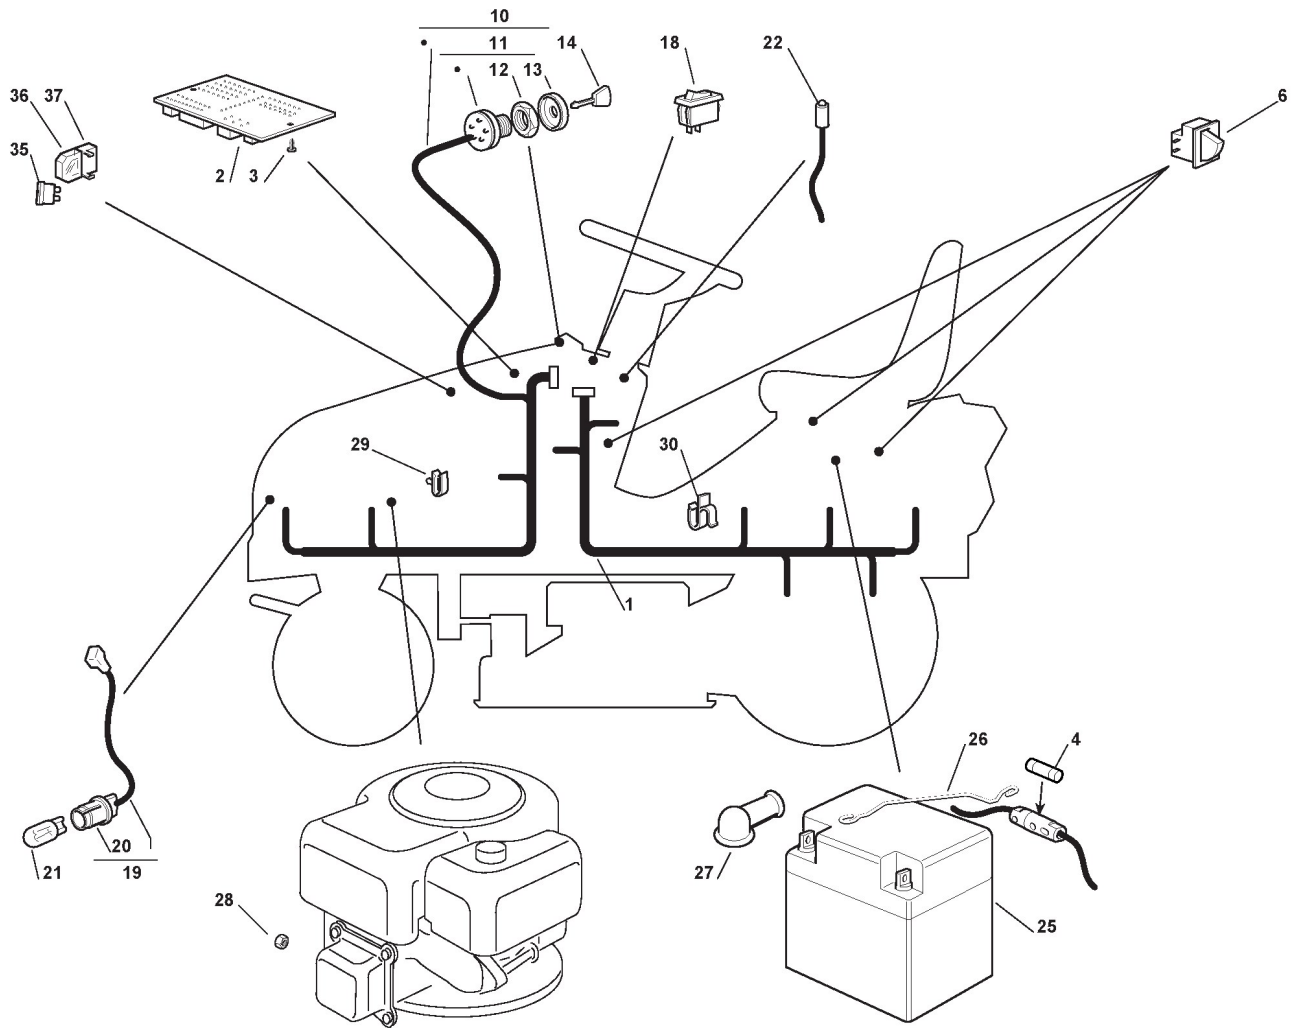

Electrical Parts

Ref.nr.	Antal	Komponentkode	Beskrivelse	Noter	From	Op til
1	1	182040130/0	Rear Cables Ass.Y			
2	1	125722417/1	Electronic Card			
3	2	112727810/0	Screw			
4	1	133340033/0	Fuse 6.3 A			
6	3	119410606/0	Microswitch			
10	1	182040128/0	Front Cables Ass.Y			
11	1	118450065/1	Starting Switch			
12	1	118400861/0	Screwed Ring			
13	1	118565351/0	Screwed Ring Protection			
14	1	118210016/1	Starting Key			
18	1	118450060/1	Headlight Switch			
21	2	118459100/0	Lamp For Lights			
22	1	125065014/1	Card Allarm Signal Cable			
25	1	118120002/1	Battery			
26	1	125430230/0	Spring			
27	1	118564861/1	Protection			
28	1	112361005/0	Nut			
29	4	133320506/0	Fairlead			
30	1	133320504/0	Fairlead			
35	1	133340036/0	Fuse 25 A			
36	1	133215000/0	Cover			
37	1	133500007/0	Fuse Carrier