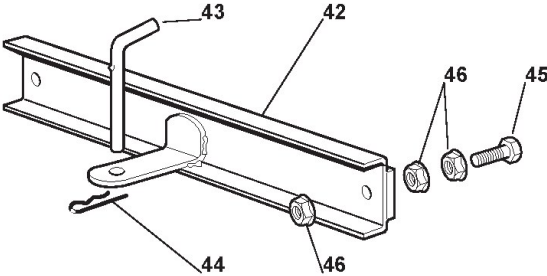

Optionals On Request

Ref.nr.	Antal	Komponentkode	Beskrivelse	Noter	From	Op til
2	1	125190092/0	Deflector			
3	1	125510022/0	Pin			
4	1	124487998/0	Cotter Pin			
22	1	125519997/1	Front Weight Tc			
23	3	112760520/0	Screw			
24	3	112155000/0	Nut			
42	1	382033103/1	Towing Bar			
43	1	125510021/1	Hitch Pin			
44	1	124487999/0	Spring Pin			
45	2	112793301/0	Screw			
46	6	112293201/0	Nut			
51	1	182180050/0	Battery Charger