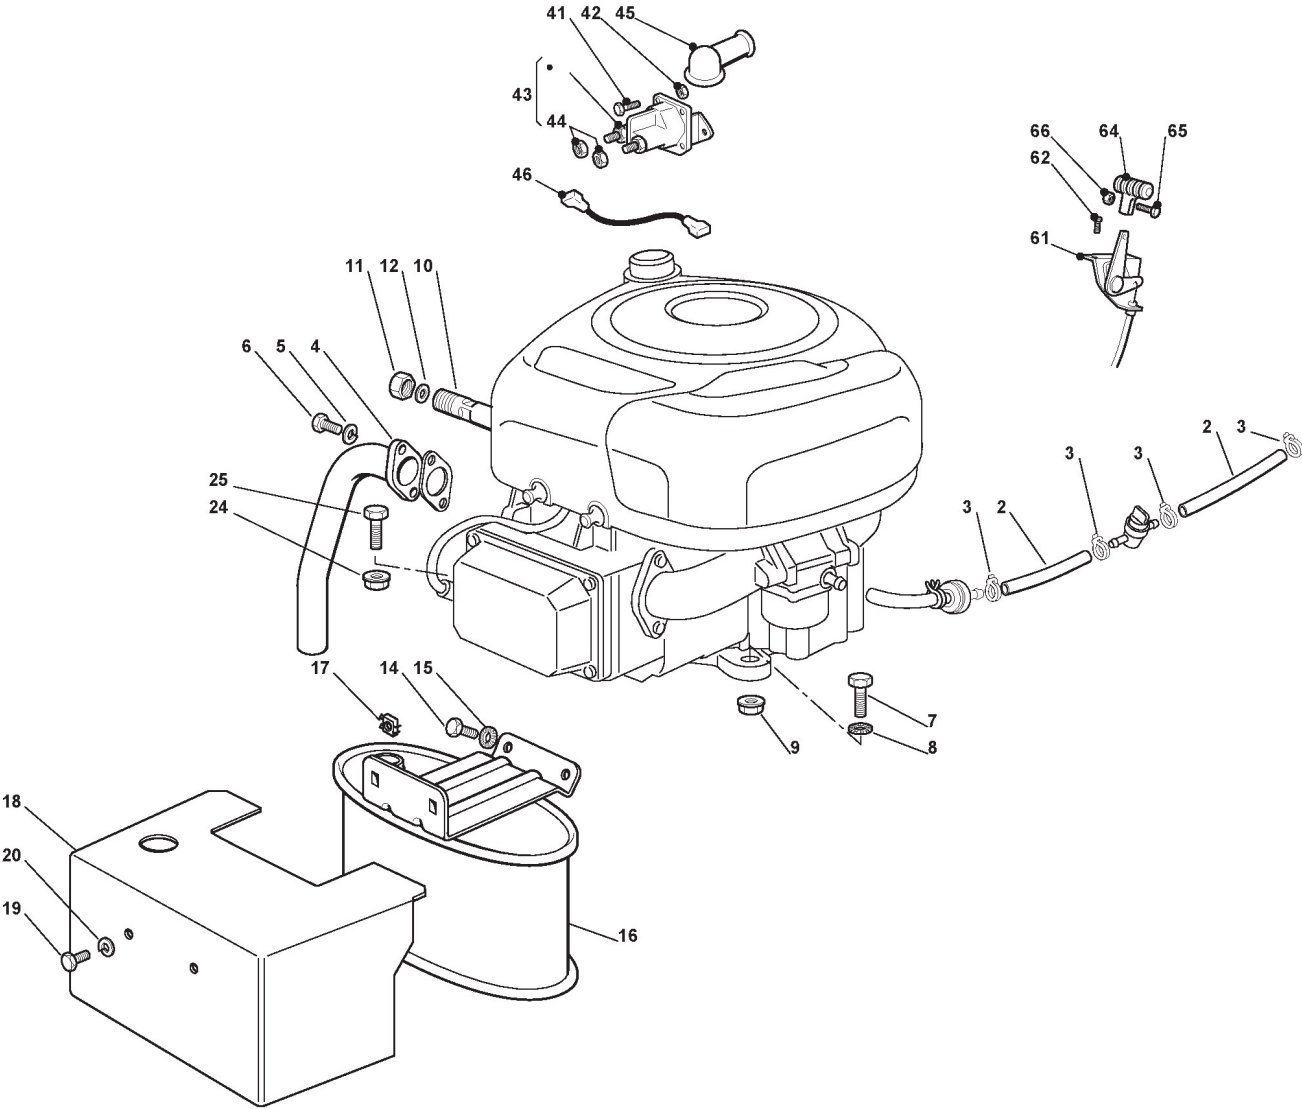

Engine - B&S

Ref.nr.	Antal	Komponentkode	Beskrivelse	Noter	From	Op til
2	1	325869057/0	Connecting Tube			
3	4	118375051/1	Fair Led			
4	1	118738224/0	Exhaust Conn. Tube			
5	2	112583500/0	Grower			
6	2	112735530/0	Screw			
7	1	112691115/0	Screw			
8	1	112540260/0	Washer			
9	1	112154210/0	Nut			
10	1	125598050/0	Oil Discharge Extension			
11	1	118737849/0	Plug			
12	1	118401001/1	Oil Seal	From 01-september-2003		
12	1	18401001/0	Oil Seal	To 31-august-2003		
14	2	112793102/0	Screw			
15	2	112540260/0	Washer			
16	1	182750010/0	Muffler			
17	2	112360425/0	Nut			
18	1	382598009/2	Muffler Protection	From 01-september-2003		
18	1	82598009/1	Muffler Protection	To 31-august-2003		
19	2	112792611/0	Screw			
20	2	112583500/0	Grower			
24	3	112154210/0	Nut			
25	3	112691100/0	Screw			
41	2	112791213/1	Screw	From 01-september-2003		
41	2	12791213/0	Screw	To 31-august-2003		
42	2	112292102/0	Nut			
43	1	118736110/0	Starter Relay			
44	2	112360352/0	Nut			
45	1	118564864/1	Protection			
46	1	125065017/0	Cable			
61	1	182000207/0	Throttle Cable			
62	2	125943012/0	Screw			
64	1	125394501/0	Knob			
65	1	112726388/0	Screw			
66	1	112290800/0	Nut