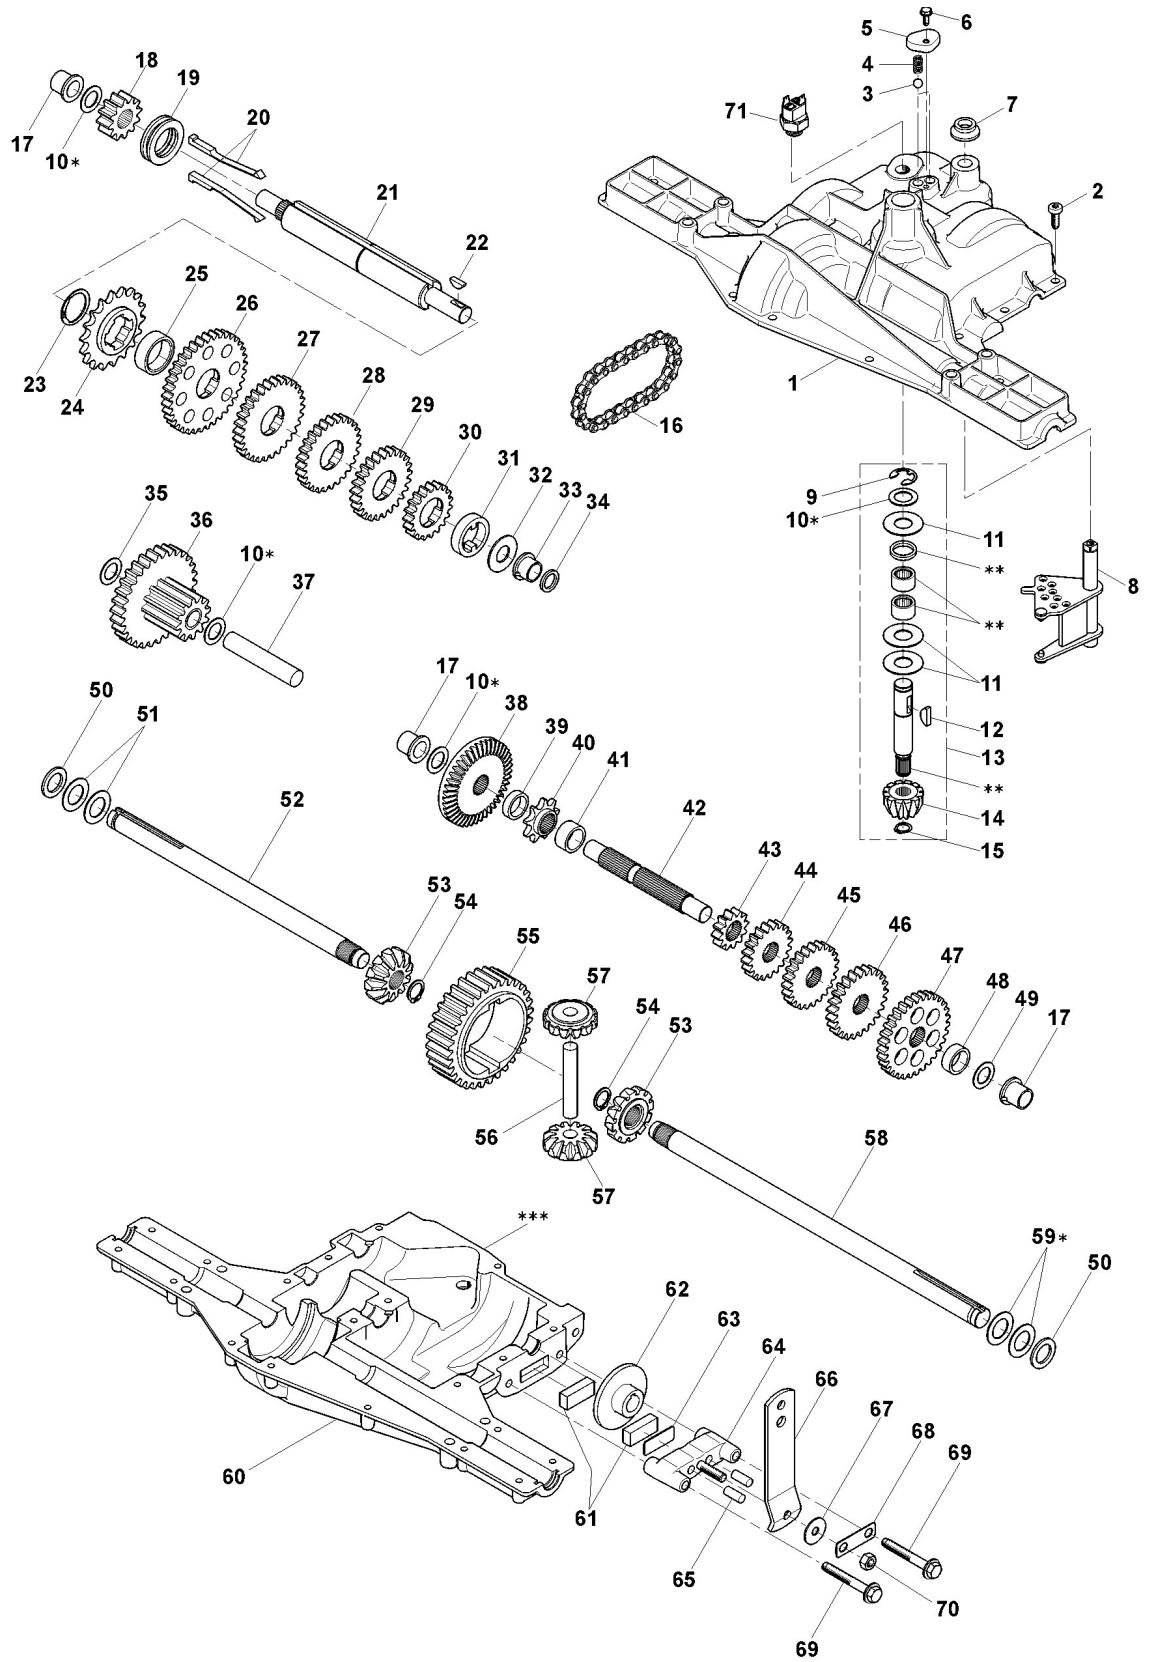

Transmission

Ref.nr.	Antal	Komponentkode	Beskrivelse	Noter	From	Op til
49	1	F000-1145-00	Washer			
50	2	F000-5130-00	Washer			
51	2	F000-3184-00	Washer			
52	1	F000-7070-10	Wheel Axle, Left			
53	2	F000-5622-00	Gear, Miter, 12T, Splined			
54	2	F000-5270-00	Ring, Retaining			
55	1	F000-3839-00	Gear, Spur, 32T			
56	1	F000-3919-00	Shaft, Cross			
57	2	F000-5623-00	Gear, Miter, 12T, Idler			
58	1	F000-7070-20	Wheel Axle, Right			
59	1	F000-4691-00	Assy, Kit, Shim, .750 Shaft			
60	1	F000-5304-R0	Housing, Lower			
61	2	F000-7109-00	Puck, Friction			
62	1	F000-5960-00	Disc, Brake			
63	1	F000-3758-00	Spacer			
64	1	F000-5554-00	Jaw, Brake			
65	2	F000-3843-00	Dowel			
66	1	F000-7026-00	Lever, Actuating			
67	1	F000-3760-00	Washer			
68	1	F000-5555-00	Bracket, Anti-Rotation			
69	2	F000-5562-00	Screw			
70	1	F000-3847-00	Nut			
71	1	119410610/0	Micro Lever