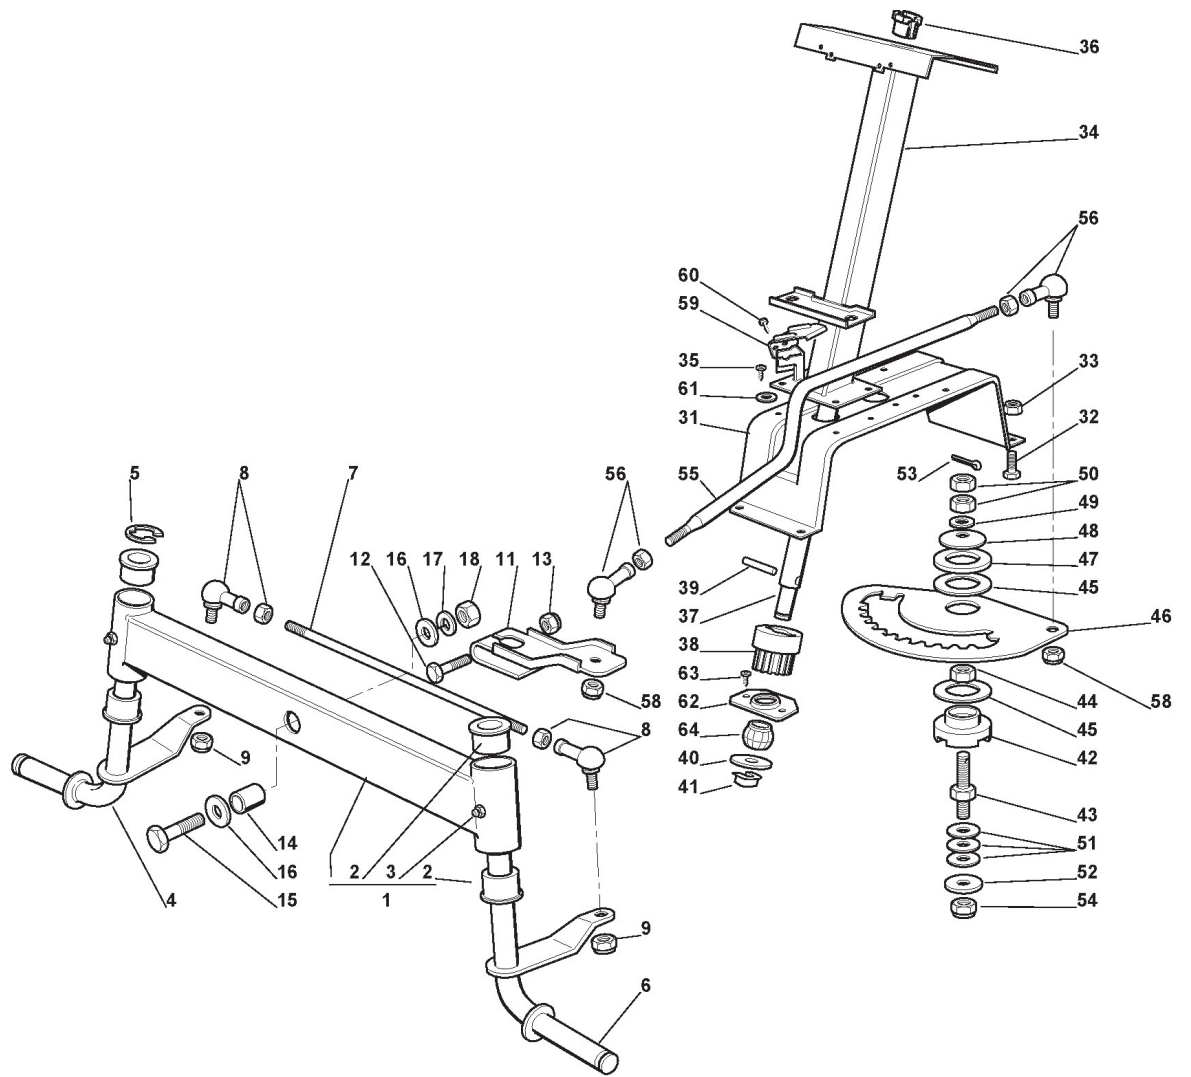

Steering

Ref.nr.	Antal	Komponentkode	Beskrivelse	Noter	From	Op til
1	1	182034008/0	Equalizer With Bush And Lubricator			
2	4	125034002/1	Bushing			
3	2	112379511/0	Grease Dispenser			
4	1	382230355/0	Right Stub Axle			
5	1	112001000/0	Benzing Ring			
6	1	382230357/0	Left Stub Axle			
7	1	125840006/0	Tie Rod			
8	2	122746600/0	Joint			
9	2	112156602/0	Nut			
11	1	325318142/0	Steering Control Lever			
12	1	112692390/0	Screw			
13	1	112156602/0	Nut			
14	1	125160016/0	Spacer			
15	1	112692695/0	Screw			
16	2	112523100/0	Washer			
17	1	112587100/0	Grower			
18	1	112295300/0	Nut			
31	1	325785101/0	Support			
32	4	112792611/0	Screw			
33	4	112155000/0	Nut			
34	1	382785135/0	Support			
35	4	112735120/0	Screw			
36	1	325038004/0	Bushing			
37	1	125520004/0	Steering Column			
38	1	125570000/2	Pinion			
39	1	112622650/0	Dowel pin			
40	1	112521370/0	Washer			
41	1	112436030/0	Plate			
42	1	125040617/0	Bushing			
43	1	125510065/1	Pin			
44	1	112295200/0	Nut			
45	2	325670012/0	Washer			
46	1	325735507/0	Steering Sector			
47	1	325670014/0	Washer			
48	1	122160400/0	Elastic Disc			
49	1	112521360/0	Washer			
50	2	112295200/0	Nut			
51	3	322672150/0	Antifriction Washer			
52	1	112523080/0	Washer			
53	1	112141418/0	Cotter Pin			
54	1	112156602/0	Nut			
55	1	125033025/0	Steering Rod			
56	2	122746600/0	Joint			
58	2	112156602/0	Nut			
61	2	112521330/0	Washer			
62	1	325785213/0	Teering Joint Support			
63	2	112729601/1	Screw	From 01-september-2003		
63	2	12729601/0	Screw	To 31-august-2003