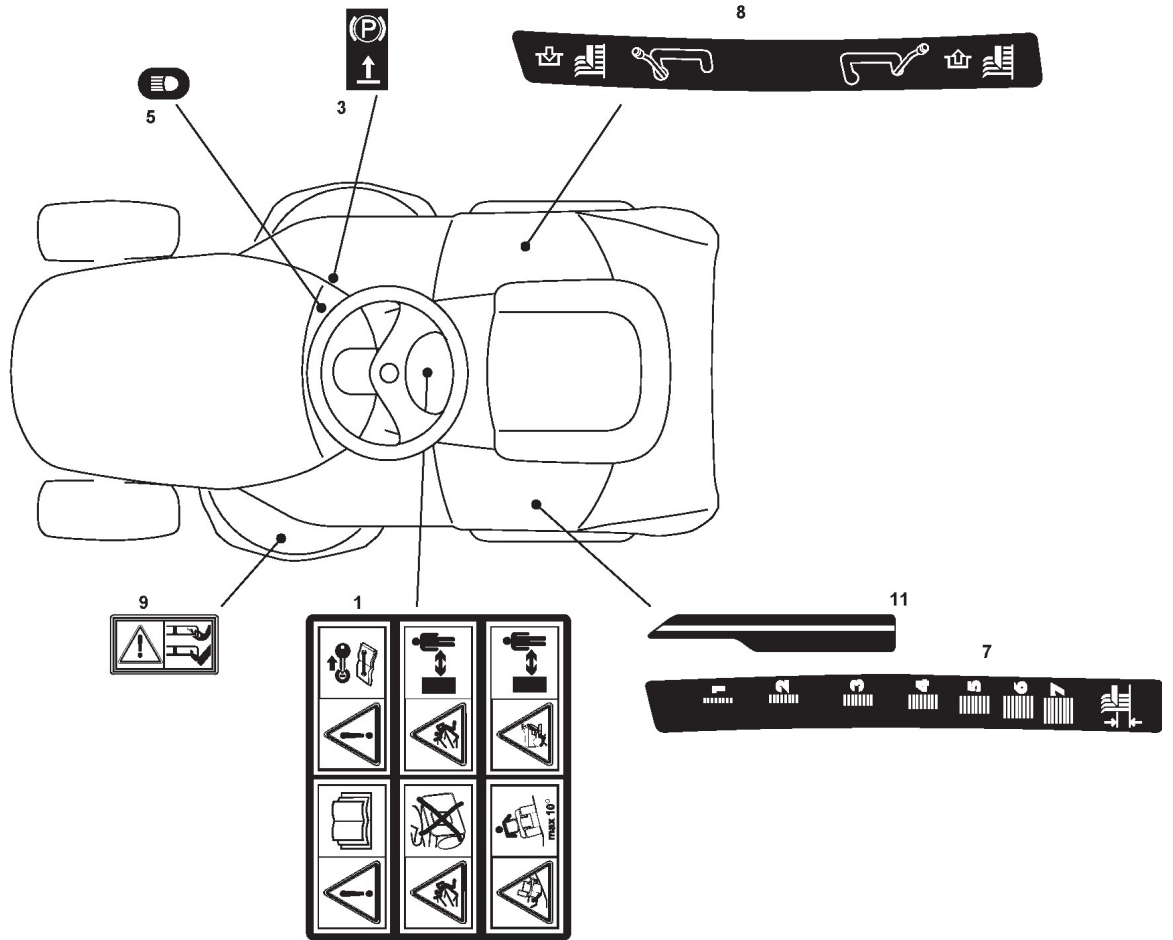

Labels

Ref.nr.	Antal	Komponentkode	Beskrivelse	Noter	From	Op til
1	1	114358526/0	Label			
3	1	114356185/1	Label			
7	1	114357211/1	Label			
8	1	114357360/1	Label			
9	1	114356699/0	Label			
11	1	114357361/1	Label