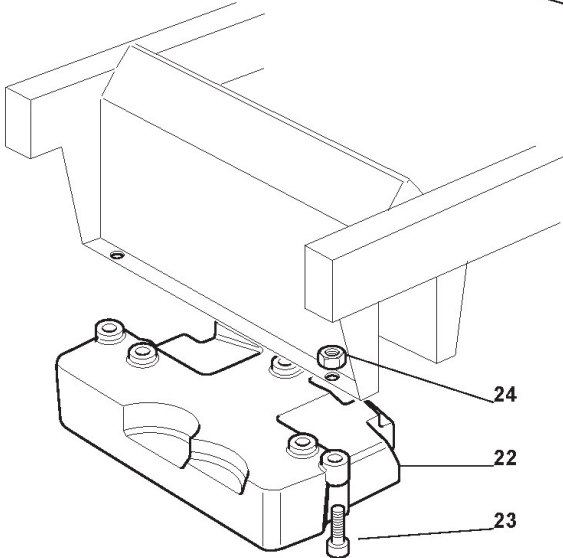

Optionals On Request

Ref.nr.	Antal	Komponentkode	Beskrivelse	Noter	From	Op til
2	1	125190092/0	Deflector			
3	1	125510022/0	Pin			
4	1	124487998/0	Cotter Pin			
22	1	125519997/1	Front Weight Tc			
23	3	112760520/0	Screw			
24	3	112155000/0	Nut			
42	1	382033103/1	Towing Bar			
43	1	125510021/1	Hitch Pin			
44	1	124487999/0	Spring Pin			
45	2	112793301/0	Screw			
46	6	112293201/0	Nut			
51	1	182180050/0	Battery Charger