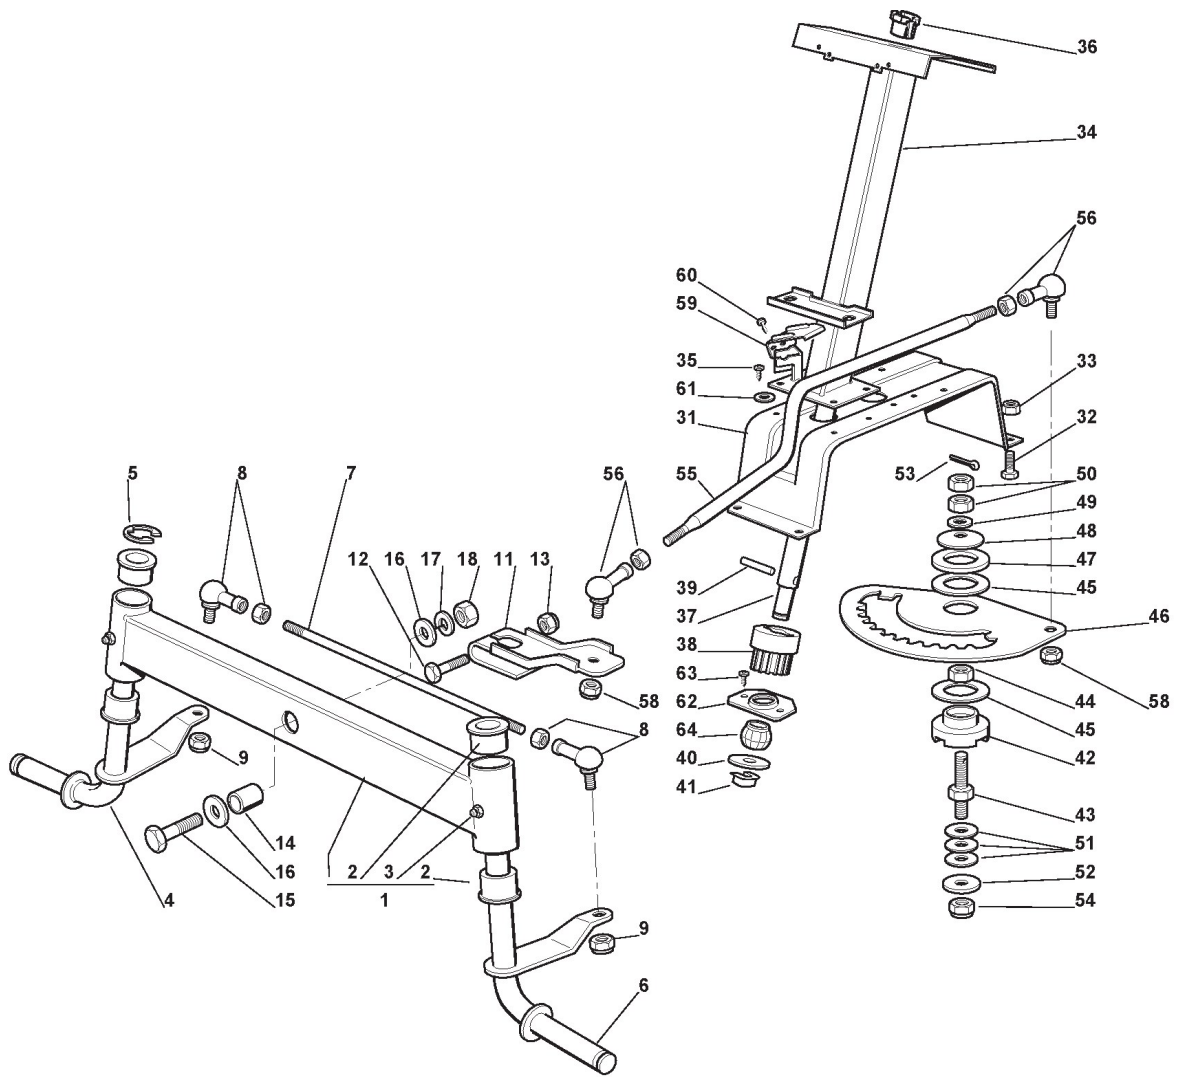

## Body

Ref.nr.	Antal	Komponentkode	Beskrivelse	Noter	From	Op til
1	1	382076902/1	Engine Hood Red	From 01-september-2003		
1	1	82076902/0	Engine Hood Red	To 31-august-2003		
2	1	25547025/0	Plate Red	To 31-august-2003		
2	1	325547025/1	Injection Plaque 300941Ggp Tcp	From 01-september-2003		
3	2	125510045/0	Stud			
4	2	112436050/0	Plate			
8	1	125580012/0	Right Pin			
9	1	125580013/0	Left Pin			
10	2	112727356/0	Screw			
11	1	25120164/0	Cruscotto	To 31-august-2003		
11	1	325120164/1	Black Dashboard	From 01-september-2003		
12	1	25547054/0	Red Headlights Switch Hole Closing P2003	To 31-august-2003		
12	1	325547054/1	Plate			
13	1	114357209/1	Throttle Label			
14	2	112735110/0	Screw			
15	2	112437502/0	Plate			
16	3	112735402/0	Screw			
17	1	125785035/2	Black Dashboard Support	To 31-august-2003		
17	1	325785035/3	Dashboard Support	From 01-september-2003		
18	1	382110001/3	Red Mech. Tcj Complete Footb.			
19	1	125110264/1	Right Footboard Cover Junior			
20	1	125110263/1	Left Footboard Cover			
21	6	112735410/0	Screw			
22	4	112735402/0	Screw			
23	1	112728680/0	Screw			
24	5	112523040/0	Washer			
25	1	125730005/1	Intake Separator			
26	4	112523050/0	Washer			
61	1	25110098/0	Red Rear Cover J 98 S 2003	To 31-august-2003		
61	1	325110098/1	Red Rear Cover Tcj98	From 01-september-2003		
62	2	112735410/0	Screw			
63	2	112521330/0	Washer			
64	2	112735402/0	Screw			
81	1	125600020/0	Upper Guard			
82	1	125600021/1	Lower Guard			
83	2	112728460/0	Screw			
84	2	112521320/0	Washer			
85	2	112437502/0	Plate			
91	1	125735116/2	Fuel Tank			
92	1	125795000/0	Cap	To 31-august-2003		
92	1	125795000/1	Fuel Cap	From 01-september-2003		
93	1	325774258/0	Support			
94	1	112735110/0	Screw			
101	1	382869011/0	Muffler Protection			
102	2	118566110/0	Push Rod			
103	4	112734995/0	Screw			
104	1	325547089/0	Plate			

## Body

Ref.nr.	Antal	Komponentkode	Beskrivelse	Noter	From	Op til
105	1	325547091/0	Plate			
106	4	112731580/0	Screw			