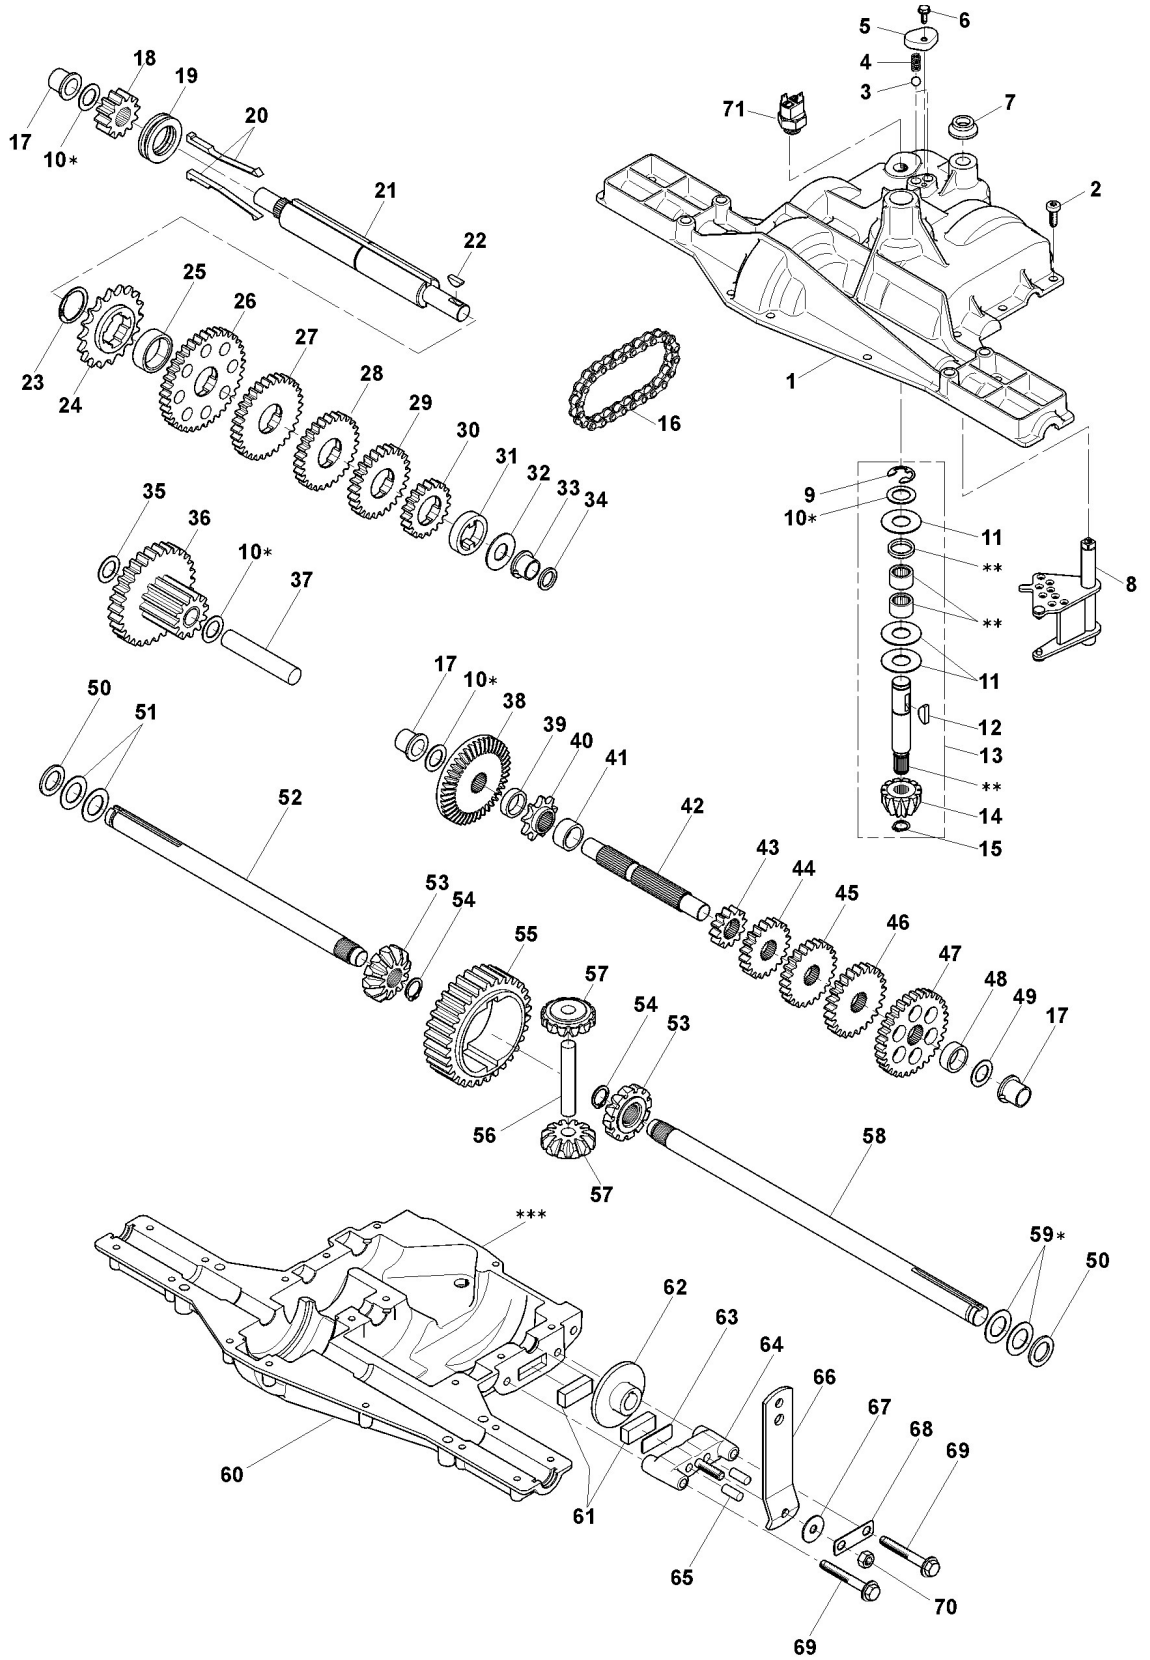

Transmission

Ref.nr.	Antal	Komponentkode	Beskrivelse	Noter	From	Op til
1	1	F000-5962-AC	Housing, Upper			
2	16	F000-1919-00	Screw			
3	2	F000-5947-00	Detent Ball			
4	2	F000-5948-00	Spring, Detent			
5	1	F000-5950-00	Cover, Detent			
6	1	F084-0052-00	Screw			
7	1	F000-7010-00	V-Ring			
8	1	F000-6517-00	Assy, Kit, Shifter			
9	1	F000-1106-00	Ring, Retaining			
10	4	F000-4689-00	Assy, Kit, Shim, .625 Shaft			
11	3	F000-3876-00	Washer			
12	1	F000-1746-00	Woodruff Key			
13	1	F000-6595-00	Assy, Kit, Input Shaft			
14	1	F000-5620-00	Pinion, Bevel, 12T			
15	1	F000-3624-00	Ring, Retaining			
16	1	F000-3625-00	Chain, 24 Pitches			
17	3	F000-5510-00	Bearing, Flange			
18	1	F000-5627-00	Gear, Spur, 12T			
19	1	F000-5303-00	Collar, Clutch			
20	1	F000-4758-00	Assy, Kit, Clutch Keys			
21	1	F000-5737-00	Shaft, Intermediate			
22	1	F000-1375-00	Woodruff Key			
23	1	F000-3627-00	Ring, Retaining			
24	1	F000-3830-00	Sprocket, 18T			
25	1	F000-3841-00	Spacer			
26	1	F000-5365-00	Gear, Spur, 37T			
27	1	F000-3867-00	Gear, Spur 30T			
28	1	F000-5014-00	Gear, Spur, 27T			
29	1	F000-3783-00	Gear, Spur 25T			
30	1	F000-5202-00	Gear, Spur, 19T			
31	1	F000-5027-00	Spacer			
32	1	F000-3628-00	Washer			
33	1	F000-5511-00	Bearing, Flange			
34	1	F000-5508-00	Seal, Oil			
35	1	F000-1425-00	Washer			
36	1	F000-6358-00	Assy, Gear, Comb., 12T & 30T			
37	1	F000-3967-00	Shaft, Idler			
38	1	F000-7003-00	Gear, Bevel, 36T			
39	1	F000-3630-00	Spacer			
40	1	F000-3645-00	Sprocket, 9T			
41	1	F000-5016-00	Spacer			
42	1	F000-5015-00	Drive Shaft			
43	1	F000-5364-00	Gear, Spur, 12T			
44	1	F000-3866-00	Gear, Spur 20T			
45	1	F000-5013-00	Gear, Spur, 23T			
46	1	F000-3719-00	Gear, Spur, 25T			
47	1	F000-3683-00	Gear, Spur, 31T			
48	1	F000-3714-00	Spacer