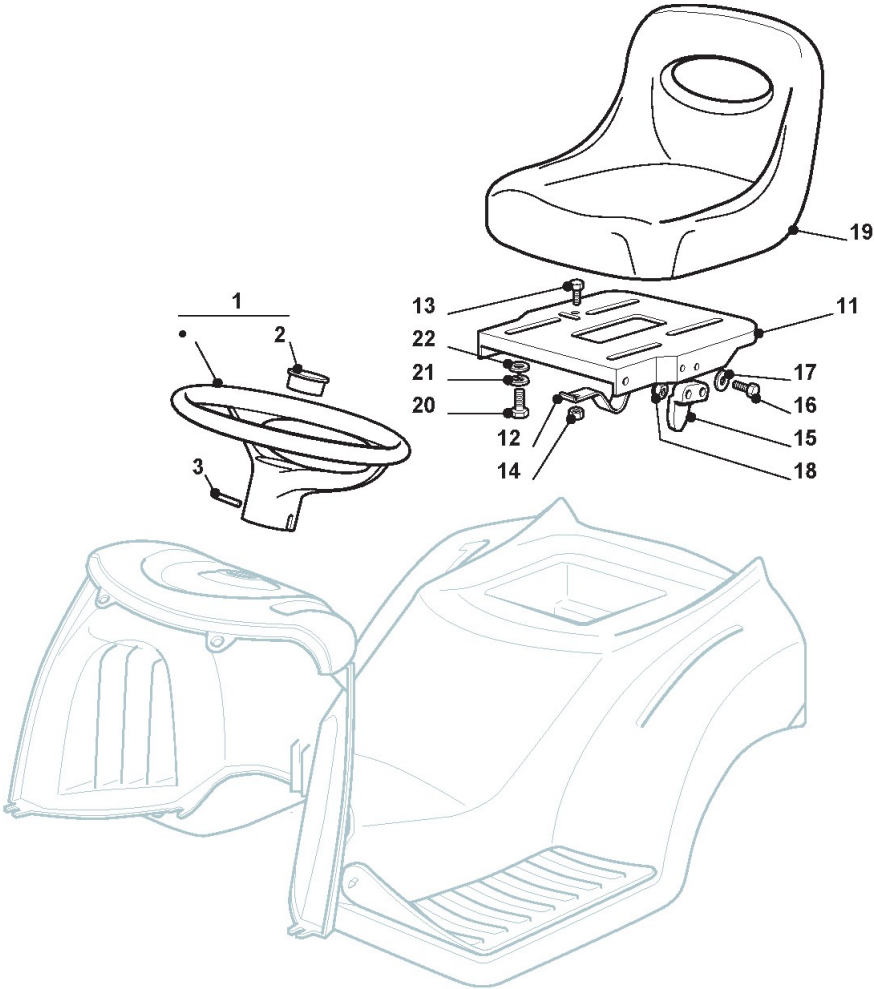

Seat & Steering Wheel

Ref.nr.	Antal	Komponentkode	Beskrivelse	Noter	From	Op til
1	1	125961201/0	Steering Wheel			
2	1	325120230/0	Cover			
3	1	112620299/0	Elastic Pin			
11	1	325547033/1	Seat Plate			
12	1	125430223/2	Spring	From 01-september-2003		
12	1	25430223/1	Spring	To 31-august-2003		
13	1	112789000/0	Screw			
14	1	112154330/0	Nut			
15	1	327063021/1	Cam			
16	2	112789100/0	Screw			
17	2	112523020/0	Washer			
18	2	112154330/0	Nut			
19	1	125722453/1	Seat			
20	4	112793101/0	Screw			
21	4	112583500/0	Grower			
22	4	112523060/0	Washer