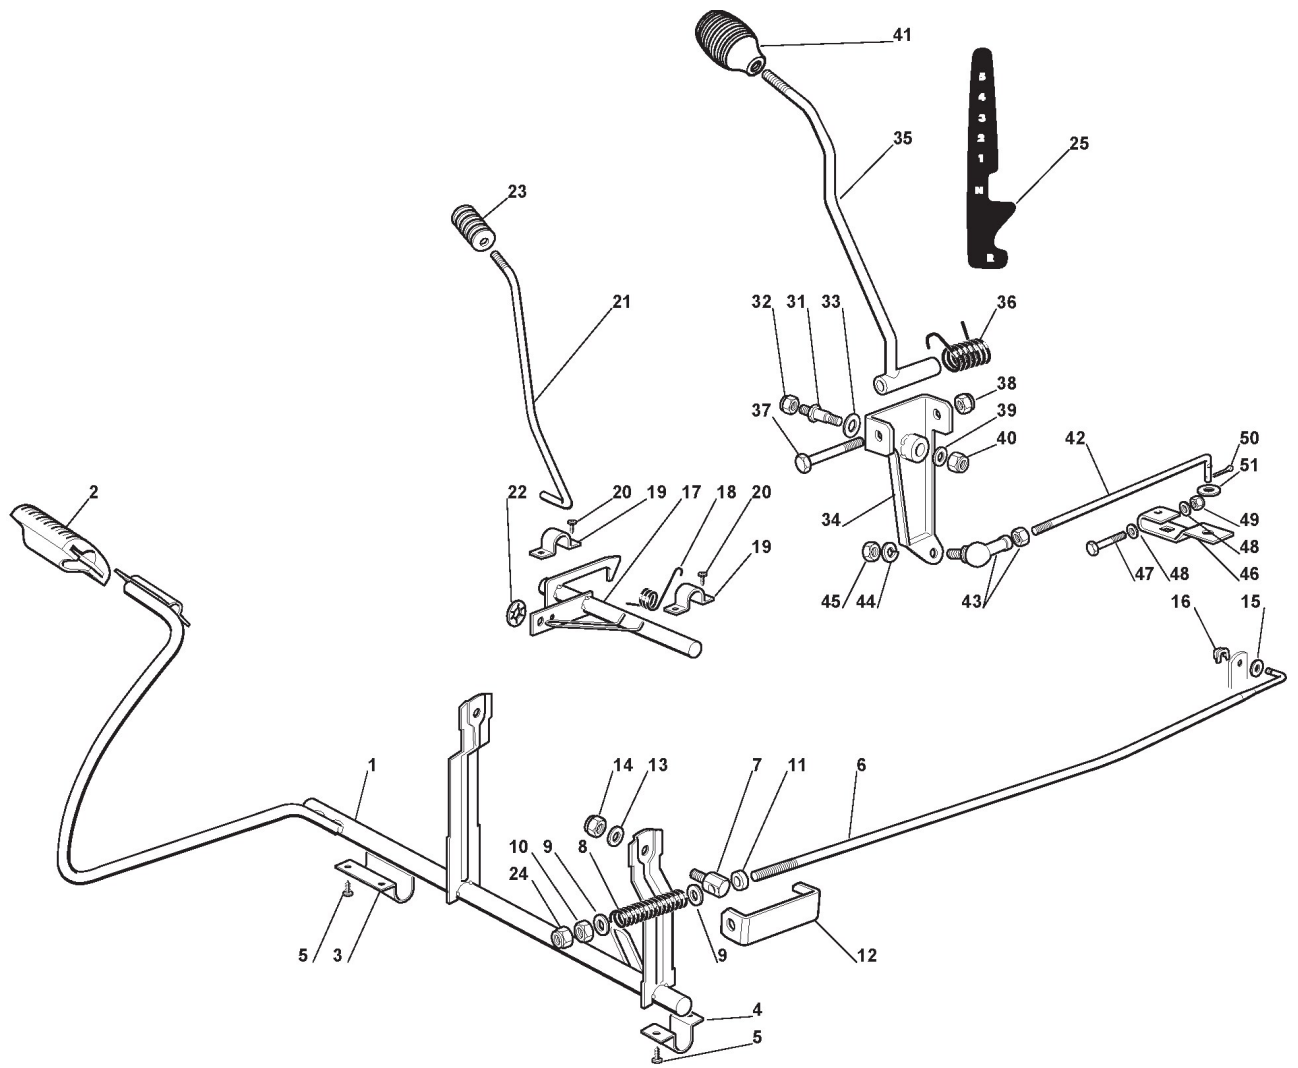

Brake And Gearbox Controls

Ref.nr.	Antal	Komponentkode	Beskrivelse	Noter	From	Op til
1	1	382500002/1	Pedal			
2	1	125110269/0	Clamp Cover			
3	1	325547039/0	Right Plate			
4	1	325547041/0	Left Plate			
5	6	112731601/0	Screw			
6	1	125033036/0	Rod			
7	1	125510060/0	Pin			
8	1	125430236/0	Spring			
9	2	112521360/0	Washer			
10	1	112295200/0	Nut			
11	1	125160026/0	Spacer			
12	1	325774275/0	Clamp			
13	1	112523040/0	Washer			
14	1	112154510/0	Nut			
15	1	112521350/0	Washer			
16	1	112436050/0	Plate			
17	1	382000361/0	Axle			
18	1	125430234/0	Spring			
19	2	325547049/0	Plate			
20	4	112731601/0	Screw			
21	1	125033043/0	Rod			
22	1	112604898/0	Crown Fastener			
23	1	127395050/1	Knob			
24	1	112156602/0	Nut			
25	1	114357210/1	Label			
31	1	125510035/0	Pin			
32	1	112155010/0	Nut			
33	1	322672151/0	Antifriction Washer			
34	1	382774206/0	Clamp Lever			
35	1	382318134/0	Gear Control Lever			
36	1	125430226/0	Spring			
37	1	112692050/0	Screw			
38	1	112155000/0	Nut			
39	1	112523060/0	Washer			
40	1	112155010/0	Nut			
41	1	125394510/0	Knob			
43	1	122746601/0	Joint			
44	1	112583500/0	Grower			
45	1	112293200/0	Nut			
46	1	325318128/0	Gearshift			
47	1	112689500/0	Screw			
48	2	112521330/0	Washer			
49	1	112154510/0	Nut			
50	1	112141418/0	Cotter Pin