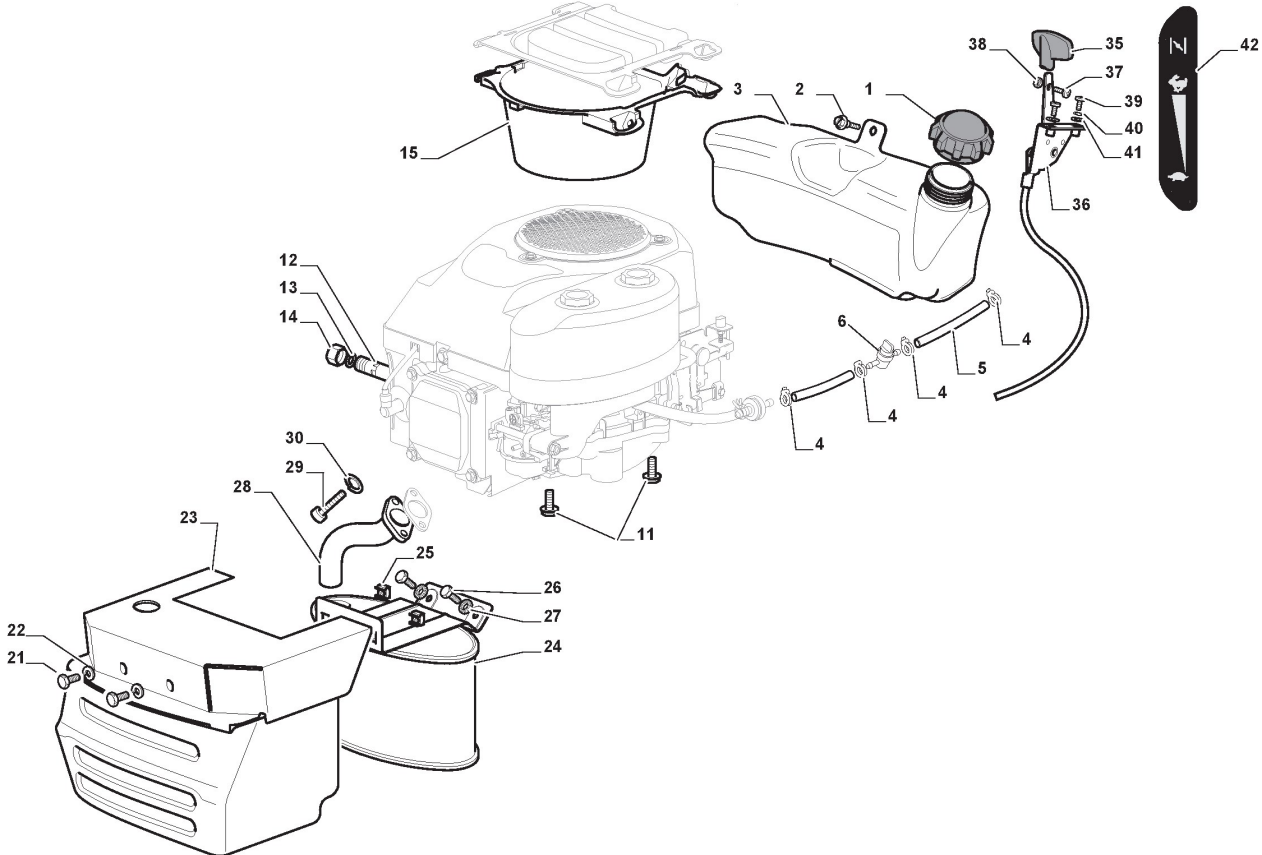

Engine - ST.

Ref.nr.	Antal	Komponentkode	Beskrivelse	Noter	From	Op til
1	1	125795001/1	Cap			
2	4	125943006/0	Screw			
3	1	325735126/0	Fuel Tank			To
3	1	325735126/1	Tank		From	31-August-2017
4	4	118375051/1	Fair Led			
5	1	325869057/0	Connecting Tube			
6	1	118562996/0	Shut out valve			
11	4	112735108/1	Screw			
12	1	127598060/0	Oil Discharge Extension			
13	1	118401001/1	Oil Seal			
14	1	118737849/0	Plug			
15	1	325108044/0	Conveyor			To
15	1	325108044/1	Conveyor		From	
21	2	112792611/0	Screw		01-September-2010	
22	2	112540260/0	Washer			
23	1	382598045/0	Muffler Protection			To
23	1	382598045/1	Muffler Protection		From	
24	1	182750010/0	Muffler		27-May-2019	
25	2	112360425/0	Nut			
26	2	112792611/0	Screw			
27	2	112540260/0	Washer			
28	1	118738231/1	Exhaust Tube			
29	2	112737450/0	Screw			
30	2	112540260/0	Washer			
35	1	325394531/0	Knob			
36	1	182000215/0	Accelerator			
37	1	112726389/0	Screw			
38	1	112290800/0	Nut			
39	2	112726389/0	Screw			
40	2	112540020/0	Washer			
41	2	112521310/0	Washer			
42	1	114363697/0	Label