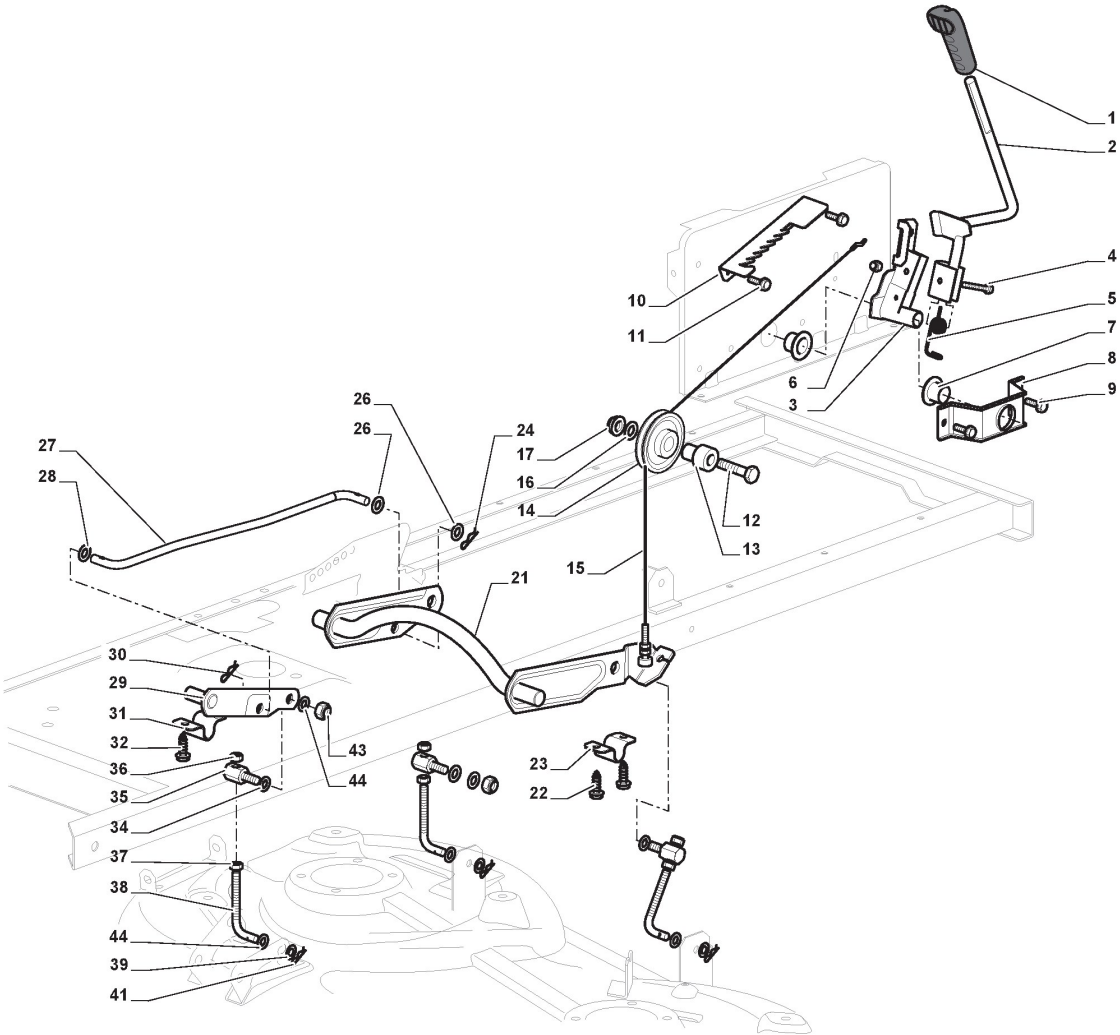

Cutting Plate Lifting

Ref.nr.	Antal	Komponentkode	Beskrivelse	Noter	From	Op til
1	1	325394533/0	Knob			
2	1	382318255/0	Lever			
3	1	382318231/0	Axle			
4	1	112674700/0	Screw			
5	1	125430261/0	Spring			
6	1	112154510/0	Nut			
7	2	325038006/0	Bushing			
8	1	325785297/0	Support			
9	2	125943009/0	Screw			
10	1	325735515/0	Steering Sector			
11	2	125943009/0	Screw			
12	1	112793701/0	Screw			
13	1	125040636/1	Bushing			
14	1	125601579/0	Pulley			
15	1	382004620/0	Wire			
16	1	112523060/0	Washer			
17	1	112293201/0	Nut			
21	1	382318297/0	Axle			To S/N 19FA3RON
21	1	382318297/1	Axle		From S/N 19FA3RON 000413	
22	4	112735599/0	Screw			
23	2	325547231/0	Plate			
24	1	124487997/0	Cotter Pin			
26	2	325670010/0	Antifriction Washer			
27	1	125033109/0	Connecting Rod			
28	1	325670010/0	Antifriction Washer			
29	1	382318293/0	Axle			To S/N 19FA3RON
29	1	382318293/1	Axle		From S/N 19FA3RON 000061	
30	1	124487997/0	Cotter Pin			
31	1	325547231/0	Plate			
32	2	112735599/0	Screw			
34	3	325670008/1	Washer			
35	3	125510107/1	Pin			To S/N 19EA3RON
35	3	125510170/0	Pin		From S/N 19EA3RON 001208	
36	3	112156602/0	Nut			
37	3	112295200/0	Nut			
38	1	125840012/0	Tie Rod			To S/N 20BA3RON
38	1	125840012/1	Tie Rod		From S/N 20BA3RON 003001	
39	3	325670008/1	Washer			
41	3	124487998/0	Cotter Pin			
43	3	112156602/0	Nut			
44	6	112521360/0	Washer