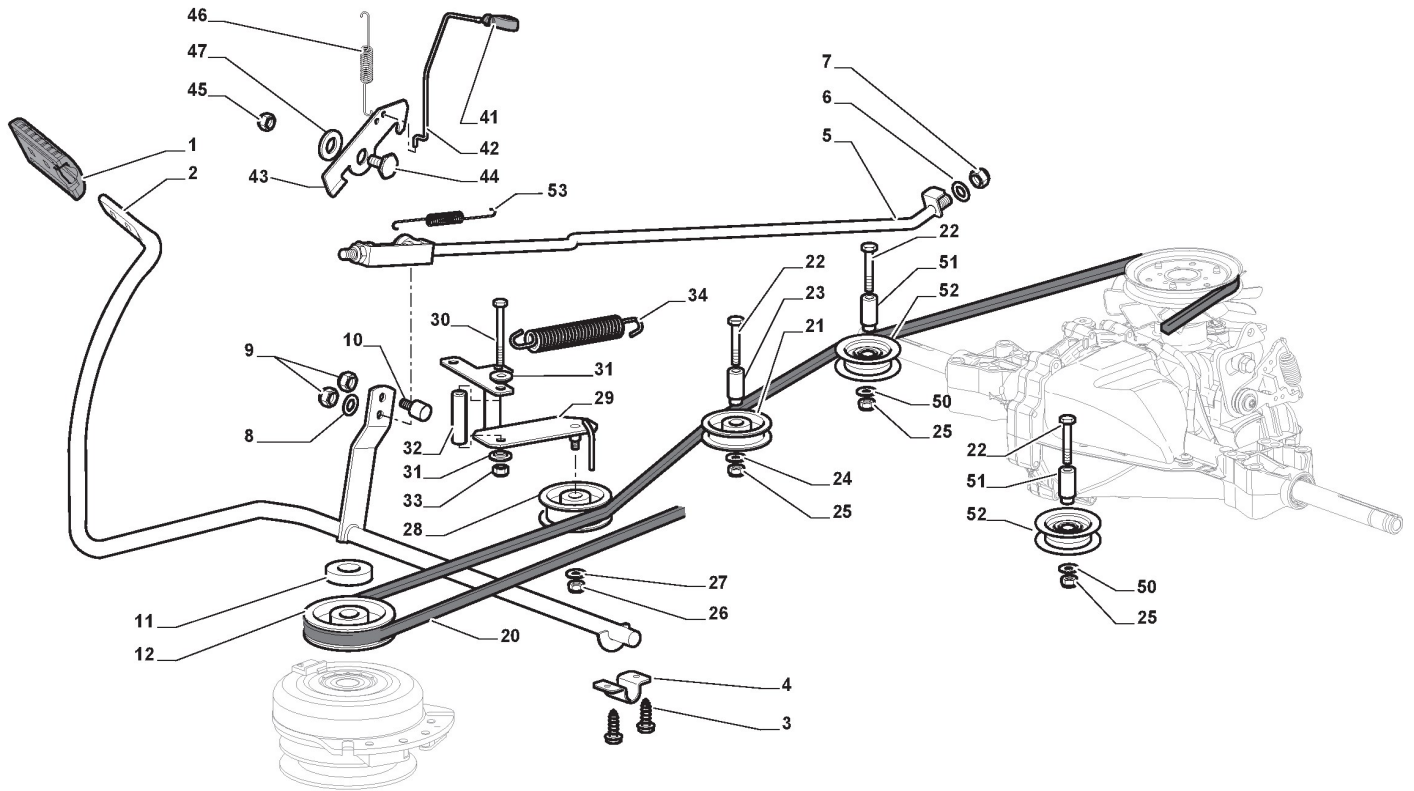

Brake And Gearbox Controls

Ref.nr.	Antal	Komponentkode	Beskrivelse	Noter	From	Op til
1	1	325110409/0	Clamp Cover			
2	1	382000641/0	Pedal			To S/N 19FA3RON
2	1	382000641/1	Pedal		From S/N 19FA3RON 000275	
3	4	112735599/0	Screw			
4	2	325547231/0	Plate			
5	1	382000636/0	Rod			
6	1	112521360/0	Washer			
7	1	112156602/0	Nut			
8	1	325670011/0	Antifriction Washer			
9	2	112155000/0	Nut			
10	1	125510116/0	Pin			To S/N 19DA3RON
10	1	125510166/0	Pin		From S/N 19DA3RON	003314
11	1	125160021/0	Spacer			
12	1	125601577/0	Pulley			
20	1	135062001/0	Trapezoidal Belt			To 31-August- 2014
20	1	135062020/1	Trapezoidal Belt		From 01-Septem- ber-2016	
21	1	125601555/0	Pulley			To 31-August- 2013
21	1	325601599/0	Pulley		From 01-Septem- ber-2016	
22	3	112691400/0	Screw			
23	1	125160051/0	Spacer			To S/N 19LA3RON
23	1	125160083/0	Spacer		S/N 00088194	To S/N 19LA3RON
23	1	125160107/0	Spacer		From S/N 19LA3RON	001058
24	3	112523060/0	Washer			
25	3	112155000/0	Nut			
26	1	112155000/0	Nut			
27	1	112523060/0	Washer			
28	1	125601554/0	Pulley			
29	1	382318245/0	Lever			
30	1	112691600/0	Screw			
31	2	125038002/1	Bushing			To 31-August- 2013
31	2	125038021/0	Bushing		From 01-Septem- ber-2016	
32	1	125160027/0	Spacer			
33	1	112155000/0	Nut			
34	1	125430262/0	Spring			
41	1	125394509/1	Knob		From 01-Septem- ber-2013	To 31-August- 2013
41	1	325394534/0	Knob			To 31-August- 2013
42	1	125033083/0	Rod			To 31-August- 2013
42	1	125033113/0	Rod		From 01-Septem- ber-2016	
43	1	325253011/1	Hook			
44	1	122524970/2	Fulcrum Pin			To 31-August- 2013
44	1	122524970/3	Pin		From 01-Septem- ber-2014	
45	1	112155000/0	Nut			
46	1	125430213/0	Spring			
47	1	112523060/0	Washer			
50	2	112521350/0	Washer			
51	2	125160068/0	Spacer			To S/N 19FA3RON
51	2	125160111/0	Spacer		From S/N 19FA3RON 000497	To S/N 20AA3RON
52	2	125601592/0	Pulley