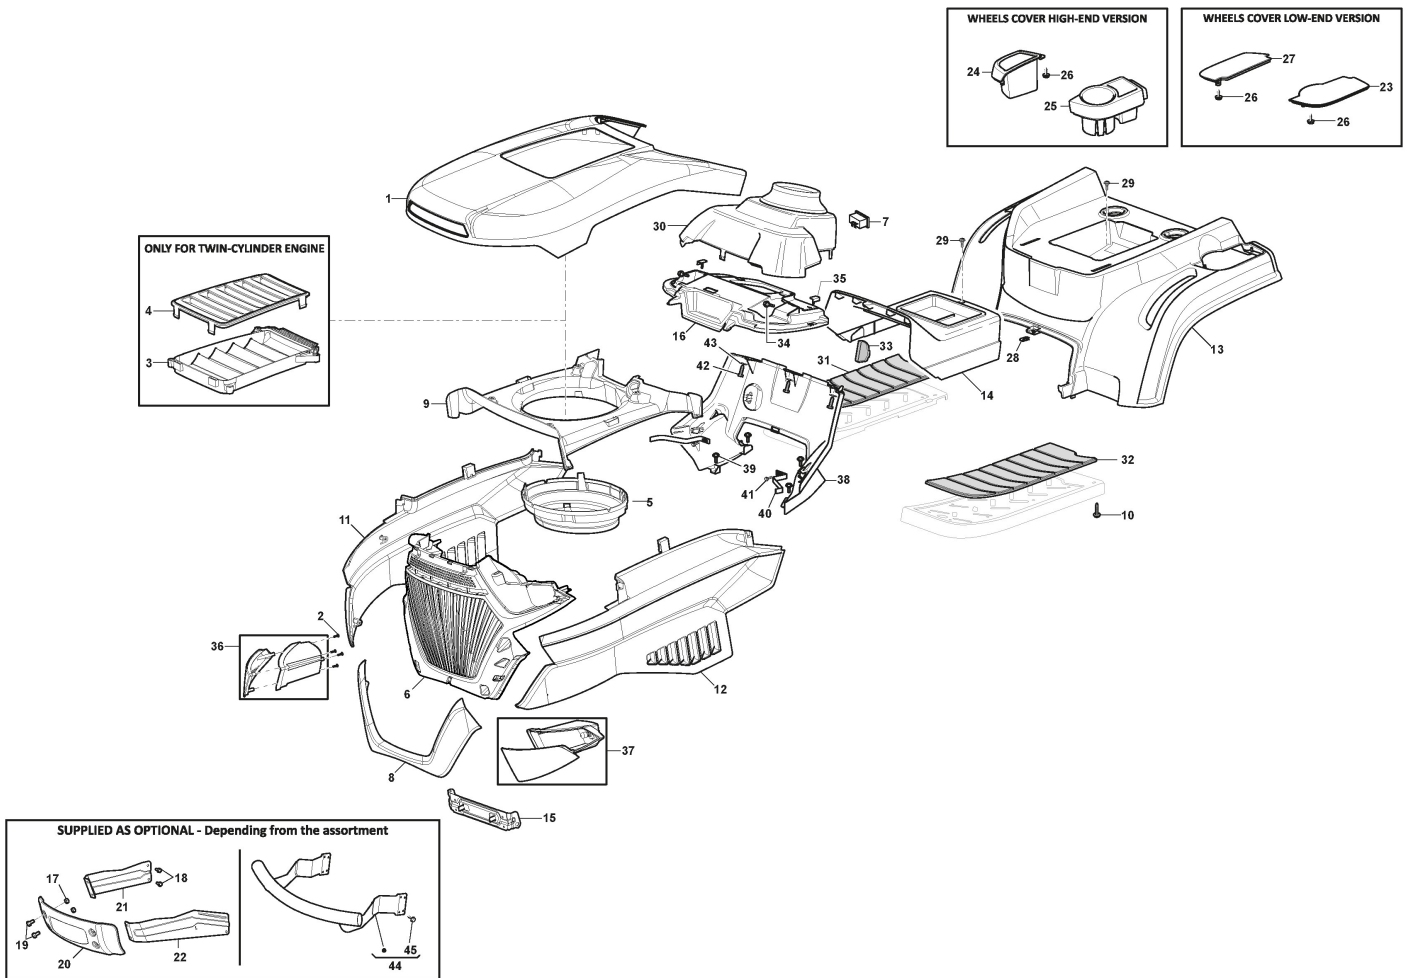

Body

Ref.nr.	Antal	Komponentkode	Beskrivelse	Noter	From	Op til
1	1	325077005/0	Upper Engine Hood, Yellow	Yellow without Air Intake		
2	2	112728691/0	Screw			
3	1	325263313/0	Air Intake Grill	Only for Twin Cylinder Engine		
4	1	325263314/0	Air Intake Grill	Only for Twin Cylinder Engine		
5	1	325108108/0	Conveyor	For B&S Engine and ST. Single Cylinder Engine - Not for B&S 7200		
6	1	325076997/0	Frontal Bonnet			
7	1	9400-0384-01	Hour Meter	If foreseen		
8	1	325076998/0	Lower Hood, Front	Grey NCS S8000-N		
9	1	325108109/0	Air Intake Grill	Grey NCS S8000-N		
10	4	112735406/0	Screw			
11	1	325207283/0	Bonnet Right Side Cover, Grey	Grey NCS S8000-N		
12	1	325207284/0	Bonnet Left Side Cover, Grey	Grey NCS S8000-N		
13	1	325110438/1	Yellow Wheels Cover	Yellow		
14	1	325110463/0	Grey Central Cover	Grey NCS S8000-N		
15	1	325785551/0	Engine Hood Support			
16	1	325120259/2	Dashboard			
17	4	112155000/0	Nut			
18	4	112735599/0	Screw			
19	4	112792611/0	Screw			
20	1	382263501/0	Bumper			
21	1	382785255/0	Right Support			
22	1	382785257/0	Left Support			
23	1	325207197/0	Cover			
24	1	325207198/0	Cover			
25	1	325207199/0	Cover			
26	4	112735403/0	Screw			
27	1	325207196/0	Cover			
28	1	112437506/0	Plate			
29	3	125943010/0	Screw			
30	1	325120288/0	Dashboard			
31	1	325110384/0	Right Footboard Cover	As Optional - Not present on all assortment		
32	1	325110385/0	Left Footboard Cover	As Optional - Not present on all assortment		
33	1	325207191/0	Plate	Not needed for Hydro Model		
34	2	125943010/0	Screw			
35	2	325260003/0	Grommet			
36	1	382185516/0	Right Light Grill	For LAMP Version		
37	1	382185517/0	Left Light Grill	For LAMP Version		
38	1	325785298/0	Dashboard Support			
39	4	125943010/0	Screw			
40	2	325270325/0	Guide			
41	6	112735599/0	Screw			
42	3	112735406/0	Screw			
43	3	112523040/0	Washer			
44	1	382869037/0	Muffler Protection			
45	4	112735599/0	Screw