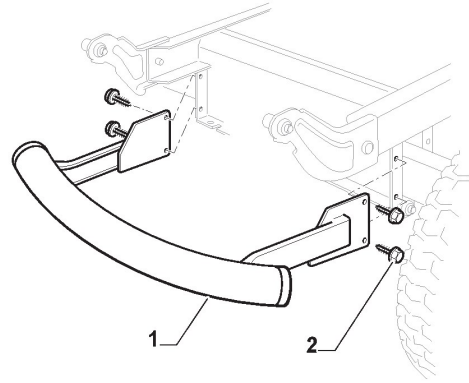

Optionals On Request

Ref.nr.	Antal	Komponentkode	Beskrivelse	Noter	From	Op til
1	1	382869038/0	Muffler Protection			
2	4	125943008/0	Screw			
3	2	125160074/0	Spacer			To S/N
3	2	125160108/0	Spacer		From S/N	19JA3RON 001409
5	2	382650211/0	Stiffening			
6	1	382033119/0	Tow Bar Assy	Available on 299900395/0		
7	2	112155000/0	Nut			
8	1	125510021/1	Hitch Pin			
9	1	124487999/0	Spring Pin			
10	1	122170600/0	Spacer			
11	1	112792099/0	Screw			
12	3	112292102/0	Nut			
13	2	327546015/2	Plate			
14	1	112791400/0	Screw			
15	1	325140104/0	Deflector			To
15	1	325140104/1	Deflector		From	31-August- 2013
16	1	325394021/0	Handle			
17	1	125510077/0	Pin			
18	1	125430245/0	Spring			
19	1	325547320/0	Plate			
20	1	112735403/0	Screw			
21	1	325280000/1	Handgrip			
22	1	125840011/1	Tie Rod			
23	2	125253004/0	Mulch.Kit Fixing Hook			
24	2	118566112/0	Polyethylene Push Road Ivars D=20inch			
25	1	325600093/0	Ejection Guard			To
25	1	325600093/1	Ejection Guard		From	01-Septem- ber-2017
26	1	382869044/0	Support			
27	2	125510022/1	Pin			
28	2	124487998/0	Cotter Pin			
29	2	112689515/0	Screw			
30	2	112154510/0	Nut			
31	1	124487999/0	Spring Pin			
32	1	382180028/0	Outfit, Screws