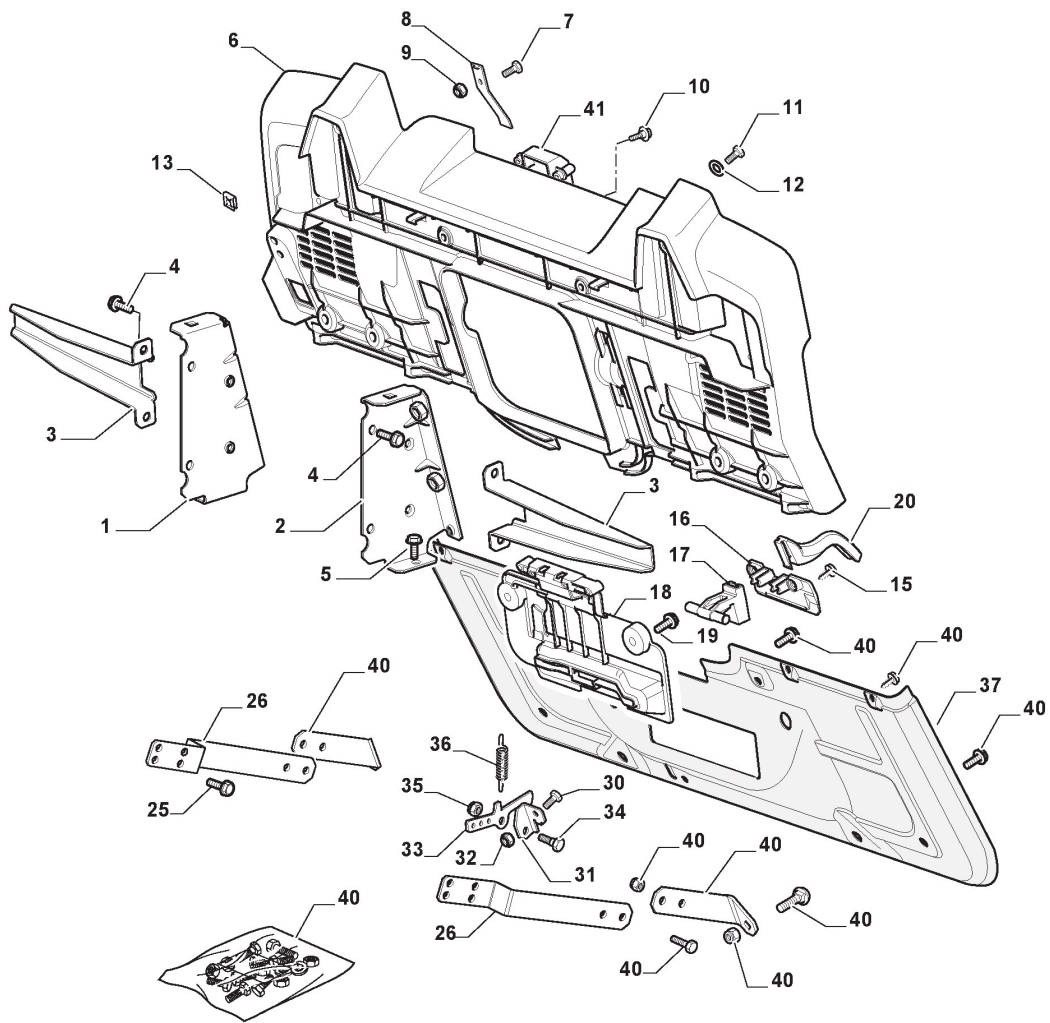

STIGA

ESTATE 2084 H (2019)

2T2120481/ST1

Spare parts list Reservdelar Repuestos Ersatzteile Pièces détachées Reserve onderdelen Catalogo ricambi

- Use ST. S.p.A. Genuine Spare Parts specified in the parts list for repair and/or replacement.
- The contents described in the parts list may change due to improvement.
- The drawings of the spare parts are only indicative And might Not represent the part in question exactly.
- The indications "right" - "left" - "front" - "rear" refer to the position of the operator when using the machine.
- When placing orders of parts for repair And/Or replacement, make sure that the illustrated parts list Is the one applying to the machine's year of manufacture, as shown on the identification plate attached to the machine.

Frame - Rear Plate

Ref.nr.	Antal	Komponentkode	Beskrivelse	Noter	From	Op til
1	1	325774501/0	Clamp			
2	1	325774507/0	Clamp			
3	2	325650163/0	Stiffening			
4	8	125943009/0	Screw			
5	2	125943009/0	Screw			
6	1	325547299/1	Rear Plate, Upper Part			
7	1	112789008/0	Screw			
8	1	127430600/0	Spring			
9	1	112154330/0	Nut			
10	4	125943010/0	Screw			
11	6	112789008/0	Screw			
12	6	112523020/0	Washer			
13	6	112437503/0	Plate			
15	2	112728686/0	Screw			
16	1	325109522/0	Protection Cover			
17	1	325318276/0	Gearshift			
18	1	325785428/0	Support			
19	2	125943010/0	Screw			
20	1	325318277/0	Lever	Also on endowment p40		
25	4	112793102/0	Screw			
26	2	325774521/0	Clamp			
30	1	112789008/0	Screw			
31	1	325755061/0	Bracket			
32	1	112154330/0	Nut			
33	1	325774533/0	Clamp			
34	1	125510080/2	Pin			
35	1	112154510/0	Nut			
36	1	125430282/1	Spring			
37	1	382547071/1	Plate			
40	1	382180146/0	Outfit, Screws			
41	1	325600107/0	Micro Protection			