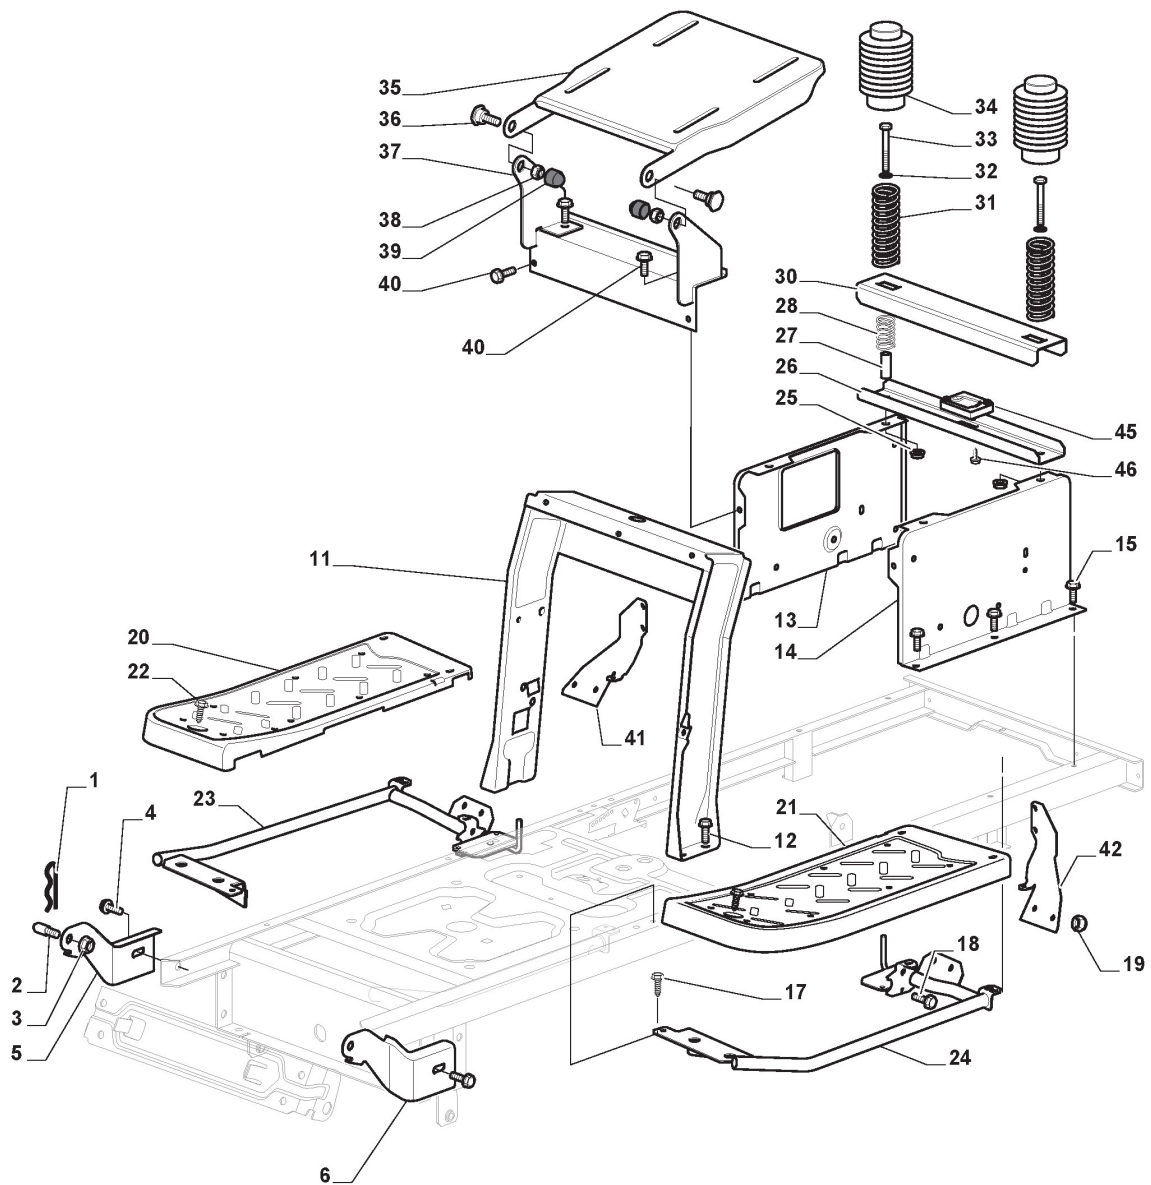

Chassis

Ref.nr.	Antal	Komponentkode	Beskrivelse	Noter	From	Op til
1	1	124487998/0	Cotter Pin			
2	2	125510079/0	Pin			To S/N 19DA3RON
2	2	125510169/0	Pin		From S/N 19DA3RON 003315	
3	2	112155000/0	Nut			
4	2	112735599/0	Screw			
5	1	325547225/0	Right Plate			
6	1	325547227/0	Left Plate			
11	1	382785169/1	Steering Column Support			
12	4	125943009/0	Screw			
13	1	325785331/1	Right Seat Support			
14	1	325785333/1	Left Seat Support			
15	6	125943009/0	Screw			
17	2	125943009/0	Screw			
18	2	125943009/0	Screw			
19	10	112155000/0	Nut			
20	1	325500041/1	Right Footboard			
21	1	325500043/1	Left Footboard			
22	2	112735599/0	Screw			
23	1	382785223/0	Footboard Support			
24	1	382785221/0	Footboard Support			
25	2	112293201/0	Nut			
26	1	325820109/1	Seat Support			
27	2	125160048/0	Spacer		From 01-September-2014	To
27	2	125160077/0	Spacer			
28	2	125430263/0	Spring			
30	1	325820111/0	Support			
31	2	125430264/0	Spring			
32	2	112521350/0	Washer			
33	2	112691400/0	Screw			
34	2	325122002/0	Hood			
35	1	382547061/0	Plate			
36	2	122524970/2	Fulcrum Pin			To
36	2	122524970/3	Pin		From 01-September-2014	To S/N 20EA3RON
37	1	382820151/0	Seat Support		From S/N 20EA3RON 000612	
37	1	382820151/1	Seat Support			
38	2	112155010/0	Nut			
39	2	118203854/0	Cap			
40	12	125943009/0	Screw			
41	1	325650155/0	Support			To S/N 00271854
41	1	325650155/1	Support		S/N 269797	To S/N 20EA3RON
41	1	325650155/2	Support		From S/N 20BA3RON 006585	
42	1	325650157/0	Support			To S/N 20EA3RON
42	1	325650157/1	Support		From S/N DD325495	To S/N 20AA3RON
42	1	325650157/2	Support		From S/N 20EA3RON	007470
45	1	325785379/0	Support			
46	2	112728686/0	Screw