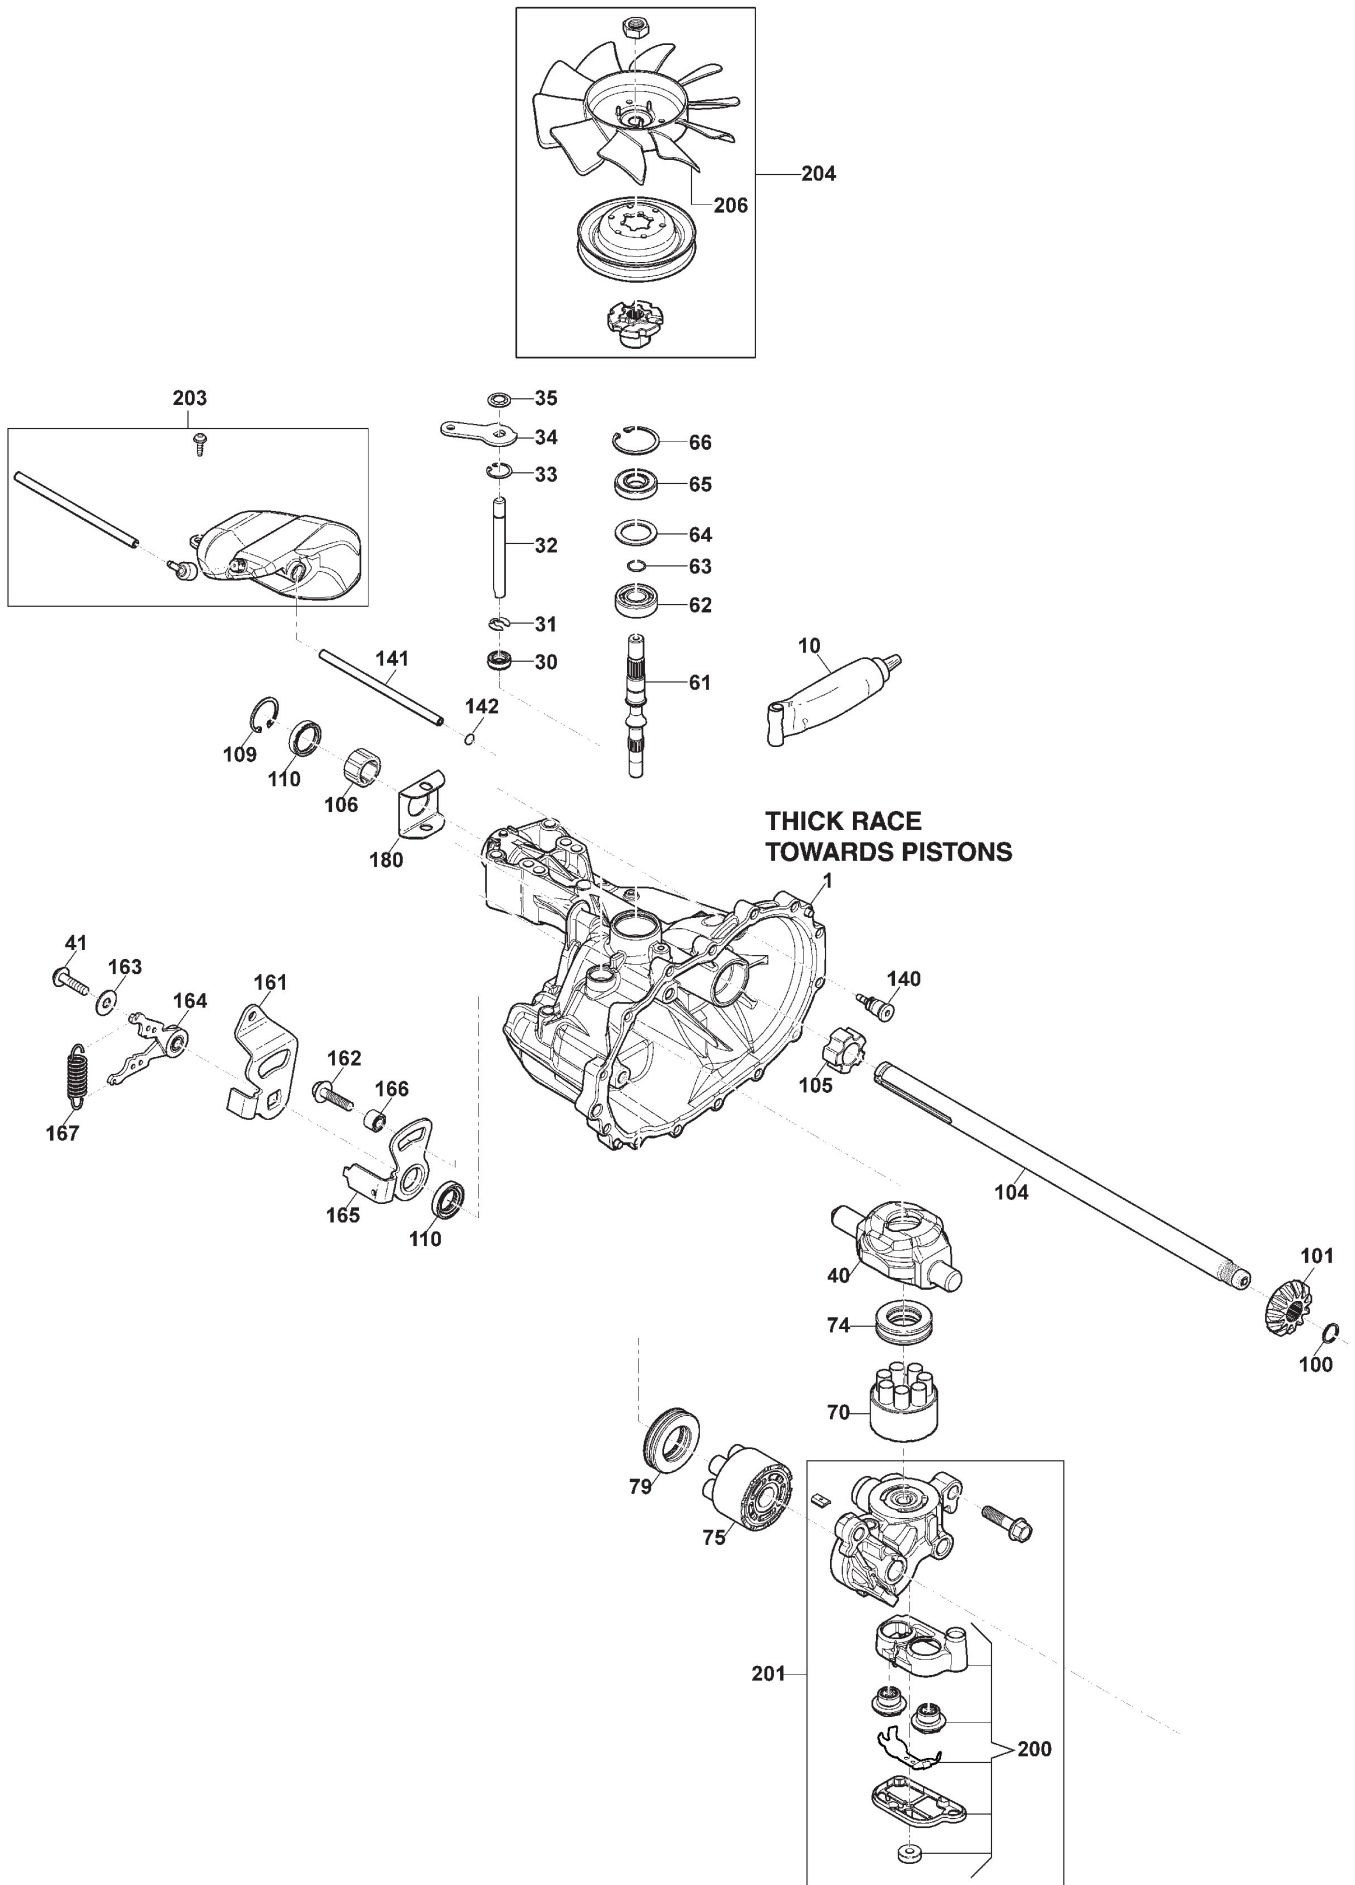

Transmission Unit, Hydro-Gear T2-ADBF-2X3C-1RX1

Ref.nr.	Antal	Komponentkode	Beskrivelse	Noter	From	Op til
1	1	118870120/0	Main Housing			
10	1	1139-2022-01	Sealant			
30	1	118870079/0	Seal			
31	1	118870081/0	Retaining ring			
32	1	1139-2203-01	Rod			
33	1	118870080/0	Retaining ring			
34	1	118870091/0	Arm			
35	1	118870082/0	Retaining ring			
40	1	118870090/0	Swashplate			
41	1	118870083/0	Screw			
61	1	118870092/0	Shaft			
62	1	1139-2001-01	Ball Bearing			
63	1	1139-2003-01	Wire Retaining Ring			
64	1	1139-2004-01	Spacer			
65	1	1139-2000-01	Lip Seal			
66	1	1139-2002-01	Retaining Ring			
70	1	118870125/0	Pump Block Assy			
74	1	118870093/0	Bearing			
75	1	1139-2063-01	Cylinder Block			
79	1	1139-2021-01	Thrust Bearing			
100	2	118870072/0	Retaining ring			
101	2	118870063/0	Gear			
104	1	118870113/0	Shaft			
105	2	118870086/0	Bushing			
106	2	118870085/0	Bushing			
109	2	118870084/0	Retaining ring			
110	3	1139-2204-01	Shaft			
140	1	1139-2038-01	Fitting			
141	1	118870102/0	Tube			
142	1	1139-2075-01	O-Ring			
161	1	118870103/0	Arm			
162	1	1139-2026-01	Bolt			
163	1	1139-2011-01	Flat washer			
164	1	118870107/0	Arm Assy			
165	1	118870108/0	Arm			
166	1	118870104/0	Bushing			
167	1	118870089/0	Spring			
180	2	118870112/0	Plate			
200	1	118870123/0	Kit-Filter			
201	1	118870127/0	Center Section Kit			
203	1	118870122/0	Kit-Expansion Tank			
204	1	1139-2201-01	Kit, Fan Pulley			
206	1	118870129/0	Fan