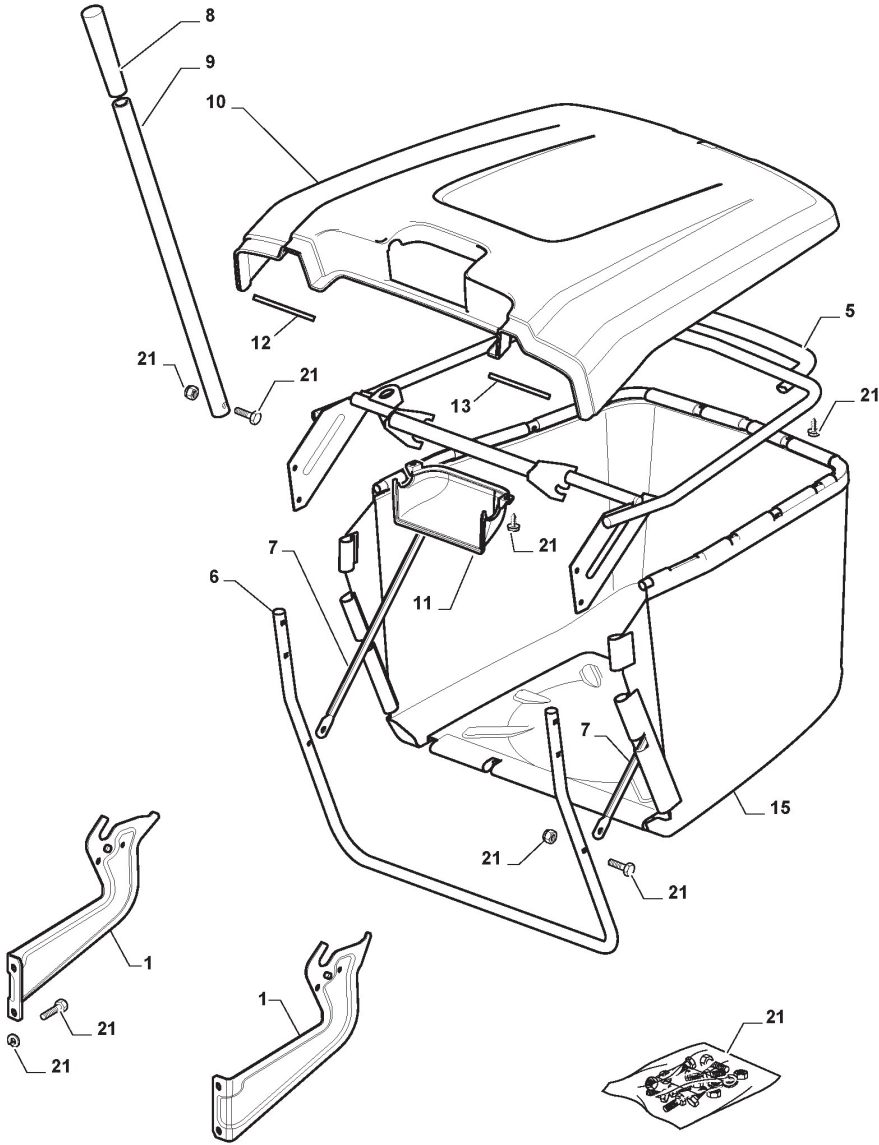

Grasscatcher

Ref.nr.	Antal	Komponentkode	Beskrivelse	Noter	From	Op til
1	1	382785289/0	Support Ass.Y			
5	1	382800139/0	Upper Frame			
6	1	382800141/0	Front Frame			
7	2	325650149/0	Stiffening			
8	1	125394508/0	Knob			
9	1	325869087/0	Rod			To S/N 20AA3RON
9	1	325869087/1	Rod		From S/N 20AA3RON 008871	
10	1	325110439/1	Yellow Grass-Catcher Cover			
11	1	325207195/0	Handle Cover			
12	1	125270802/0	Seal			
13	1	125270803/0	Seal			
15	1	182105936/0	Grasscatcher	Black with Stiga Logo		
21	1	382180123/0	Outfit, Screws