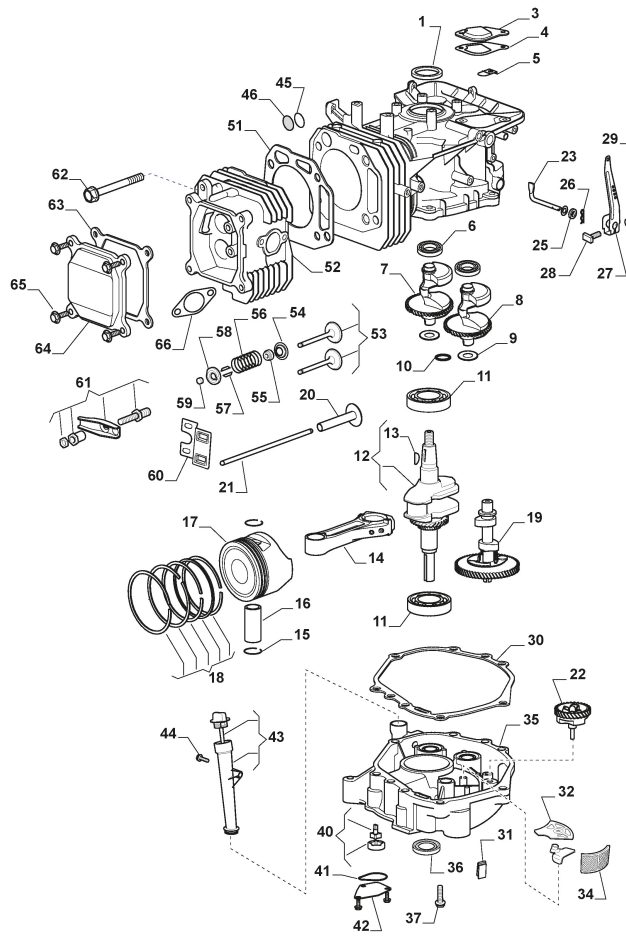

Engine - Piston, Crankshaft

Ref.nr.	Antal	Komponentkode	Beskrivelse	Noter	From	Op til
1	1	118550443/0	Oil Seal			
2	1	118551224/0	Crankase			
3	1	118551227/0	Cover			
4	1	118551229/0	Gasket			
5	1	118550303/0	Plate			
6	2	118551284/0	Bearing			
7	1	118551242/0	Counterweight			
8	1	118551243/0	Counterweight			
9	2	118551282/0	Washer			
10	1	118551286/0	O Ring			
11	2	118550227/0	Ball Bearing			
12	1	118550232/0	Crankshaft			
13	1	118550288/0	Woodruff Key			
14	1	118550231/1	Connecting Rod Assy			
15	2	118551283/0	Washer, Piston Pin			
16	1	118551241/0	Piston Pin			
17	1	118551240/0	Piston			
18	1	118550510/0	Piston, Ring Set			
19	1	118551511/0	Camshaft assy			
20	2	118551252/0	Valve Lifter			
21	2	118550242/1	Push Rods Assy			
22	1	118551506/0	Speed Governor Assy			
23	1	118551505/0	Shaft, Governor Arm			
25	1	118551285/0	Oil Seal			
26	1	118550856/0	Cotter Pin			
27	1	118551220/0	Arm Governor Assy			
28	1	118550805/0	Screw			
29	1	118550806/0	Nut			
30	1	118550355/1	Crankcase Gasket			
31	1	118551258/0	Grommet			
32	1	118551257/1	Cover			
34	1	118551256/1	Oil Strainer			
35	1	118551207/0	Crankase Cover			
36	1	118550443/0	Oil Seal			
37	4	112691115/0	Screw			
40	1	118550224/1	Oil Pump			
41	1	118551507/0	Gasket			
42	1	118550223/0	Oli Pump Cover			
43	1	118550444/1	Oil Filler Assy			
44	1	112674701/0	Screw			
45	1	118551230/0	Breather Valve			
46	1	118551228/0	Cover			
51	1	118551236/0	Gasket			
52	1	118551231/0	Cylinder Head			
53	1	118551289/0	Valve Assy, Intake + Exhaust			
54	2	118551245/0	Plate			
55	2	118551248/0	Gasket			
56	2	118550529/0	Spring Valve