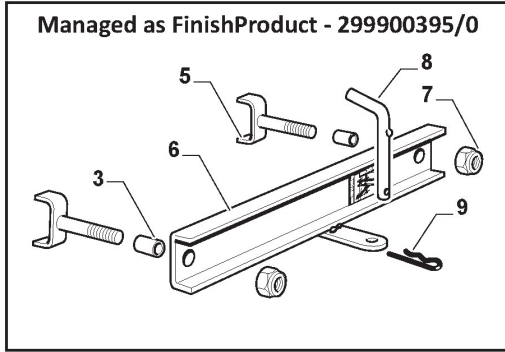

Optionals On Request

Ref.nr.	Antal	Komponentkode	Beskrivelse	Noter	From	Op til
1	1	382869038/0	Muffler Protection			
2	4	125943008/0	Screw			
3	2	125160074/0	Spacer			To S/N
3	2	125160108/0	Spacer		From S/N	19JA3RON 001409
5	2	382650211/0	Stiffening			
6	1	382033119/0	Tow Bar Assy	Available on 299900395/0		
7	2	112155000/0	Nut			
8	1	125510021/1	Hitch Pin			
9	1	124487999/0	Spring Pin			
10	1	122170600/0	Spacer			
11	1	112792099/0	Screw			
12	3	112292102/0	Nut			
13	2	327546015/2	Plate			
14	1	112791400/0	Screw			
15	1	325140104/0	Deflector			To
15	1	325140104/1	Deflector		From	31-August- 2013
16	1	325394021/0	Handle			
17	1	125510077/0	Pin			
18	1	125430245/0	Spring			
19	1	325547320/0	Plate			
20	1	112735403/0	Screw			
21	1	325280000/1	Handgrip			
22	1	125840011/1	Tie Rod			
23	2	125253004/0	Mulch.Kit Fixing Hook			
24	2	118566112/0	Polyethylene Push Road Ivars D=20inch			
25	1	325600093/0	Ejection Guard			To
25	1	325600093/1	Ejection Guard		From	01-Septem- ber-2017
26	1	382869044/0	Support			
27	2	125510022/1	Pin			
28	2	124487998/0	Cotter Pin			
29	2	112689515/0	Screw			
30	2	112154510/0	Nut			
31	1	124487999/0	Spring Pin			
32	1	382180028/0	Outfit, Screws