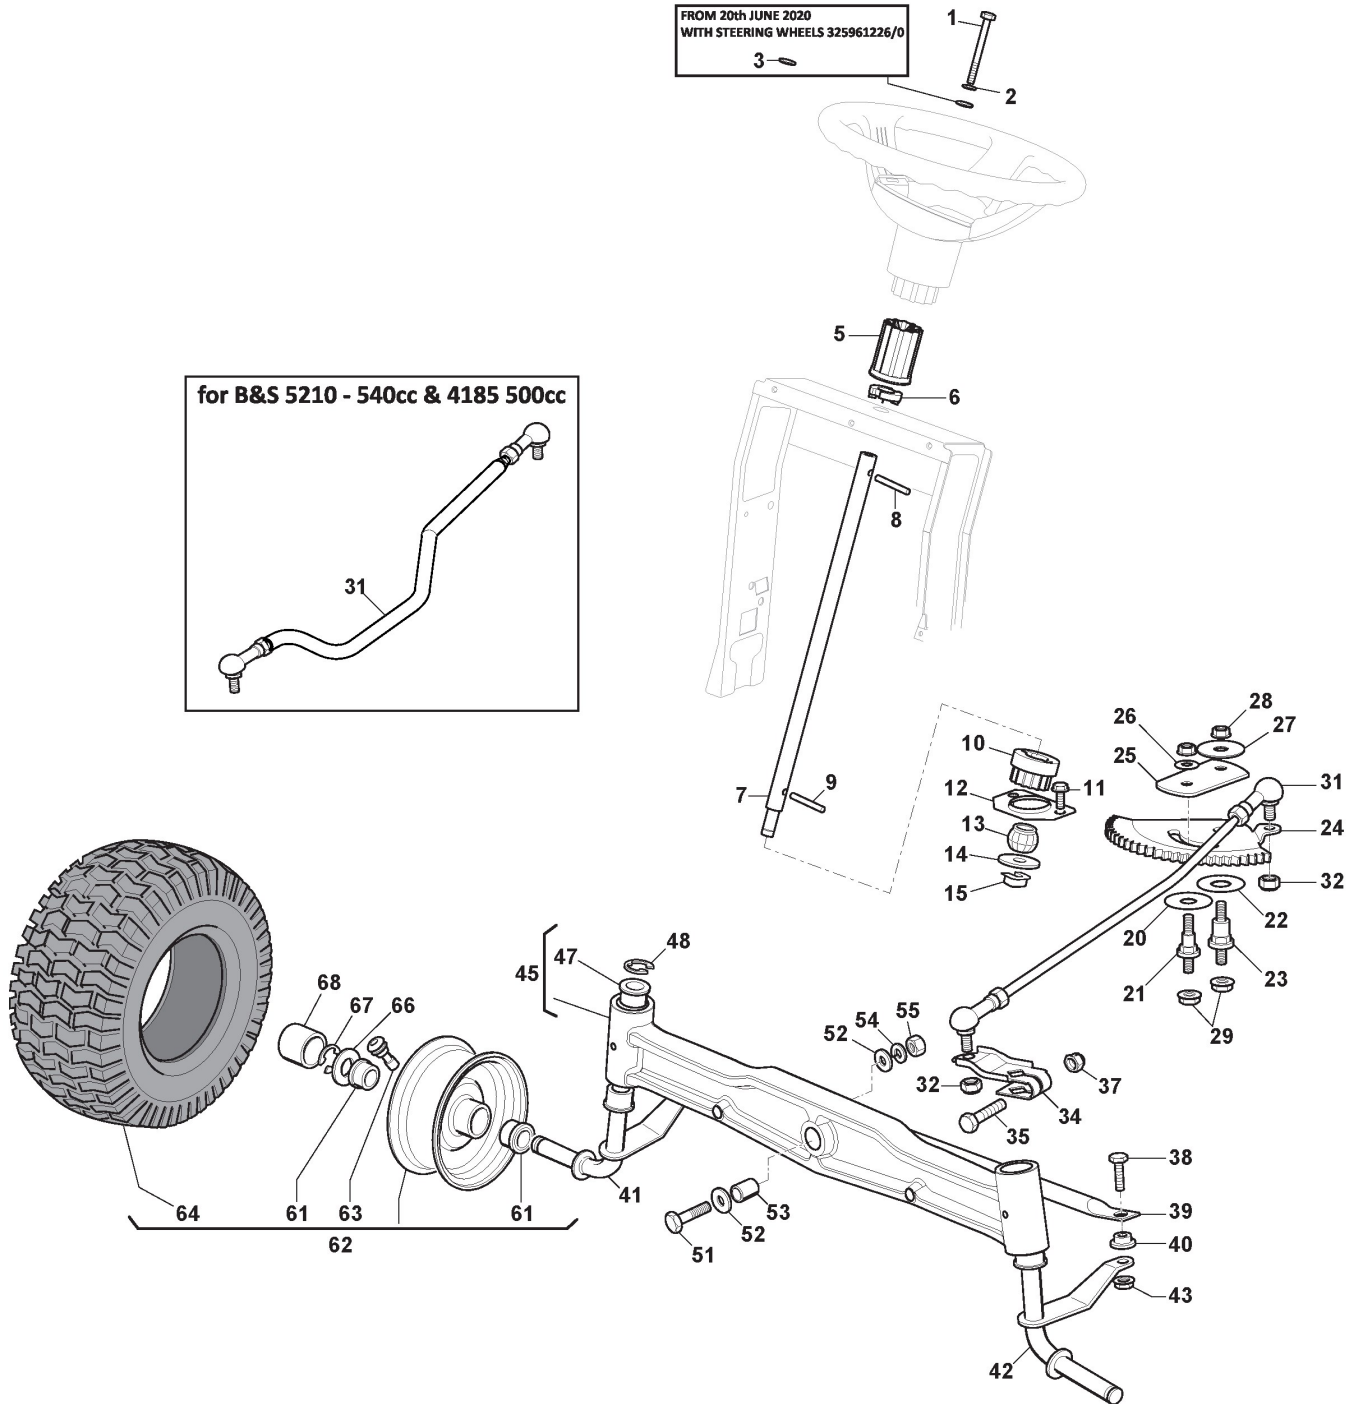

Steering

Ref.nr.	Antal	Komponentkode	Beskrivelse	Noter	From	Op til
1	1	112692100/0	Screw			To
1	1	112692110/0	Screw		From	19-June-20 20
2	1	112540260/0	Washer			
3	1	112521360/0	Washer		From	
5	1	382785304/0	Support			
6	1	325038008/0	Bushing			
7	1	125520018/0	Steering Column			
8	1	112620300/0	Spring			
9	1	112622650/0	Dowel pin			
10	1	125570003/0	Pinion			
11	2	127943051/0	Screw			
12	1	325785213/1	Support			
13	1	325743000/0	Joint			
14	1	112521370/0	Washer			
15	1	112436030/0	Plate			
20	1	322672151/0	Antifriction Washer			
21	1	125510104/0	Pin			To S/N 19LA3RON 007423
21	1	125510173/0	Pin		From S/N 19FA3RON 000287	
22	1	125670023/0	Washer			
23	1	125510109/0	Pin			To S/N 19FA3RON 000287
23	1	125510165/0	Pin		From S/N 19FA3RON 000287	
24	1	325735519/0	Steering Sector			
25	1	325547233/0	Plate			
26	1	112369500/0	Elastic Washer			
27	1	122160400/0	Elastic Disc			
28	2	112155010/0	Nut			
29	2	112155010/0	Nut			
31	1	382000566/2	Steering Rod	For Single Cylinder Engine		
32	2	112156602/0	Nut			
34	1	325318243/0	Lever			To
34	1	382318323/0	Steering Control Lever		From	
35	1	112692390/0	Screw		17-June-20 19	To
35	1	112692395/2	Screw		From	
36	2	112521360/0	Washer	no more needed	17-June-20 19	To
37	1	112155020/0	Nut		From	
37	1	112156602/0	Nut		17-June-20 19	To
38	2	125510103/0	Pin			
39	1	325840029/0	Tie Rod	Steel		
40	2	325038007/0	Bushing			
41	1	382230373/0	Right Stub Axle	15"		To S/N 19FA3RON 000055
41	1	382230373/1	Right Stub Axle	15"	From S/N 19FA3RON 000055	
42	1	382230375/0	Left Stub Axle	15"		To S/N 19FA3RON 000103
42	1	382230375/1	Left Stub Axle	15"	From S/N 19FA3RON 000103	
43	2	112155000/0	Nut			
45	1	382034029/0	Rod	Steel		
47	4	125034002/1	Bushing			
48	1	112001010/0	Benzing Ring			
51	1	112692695/0	Screw