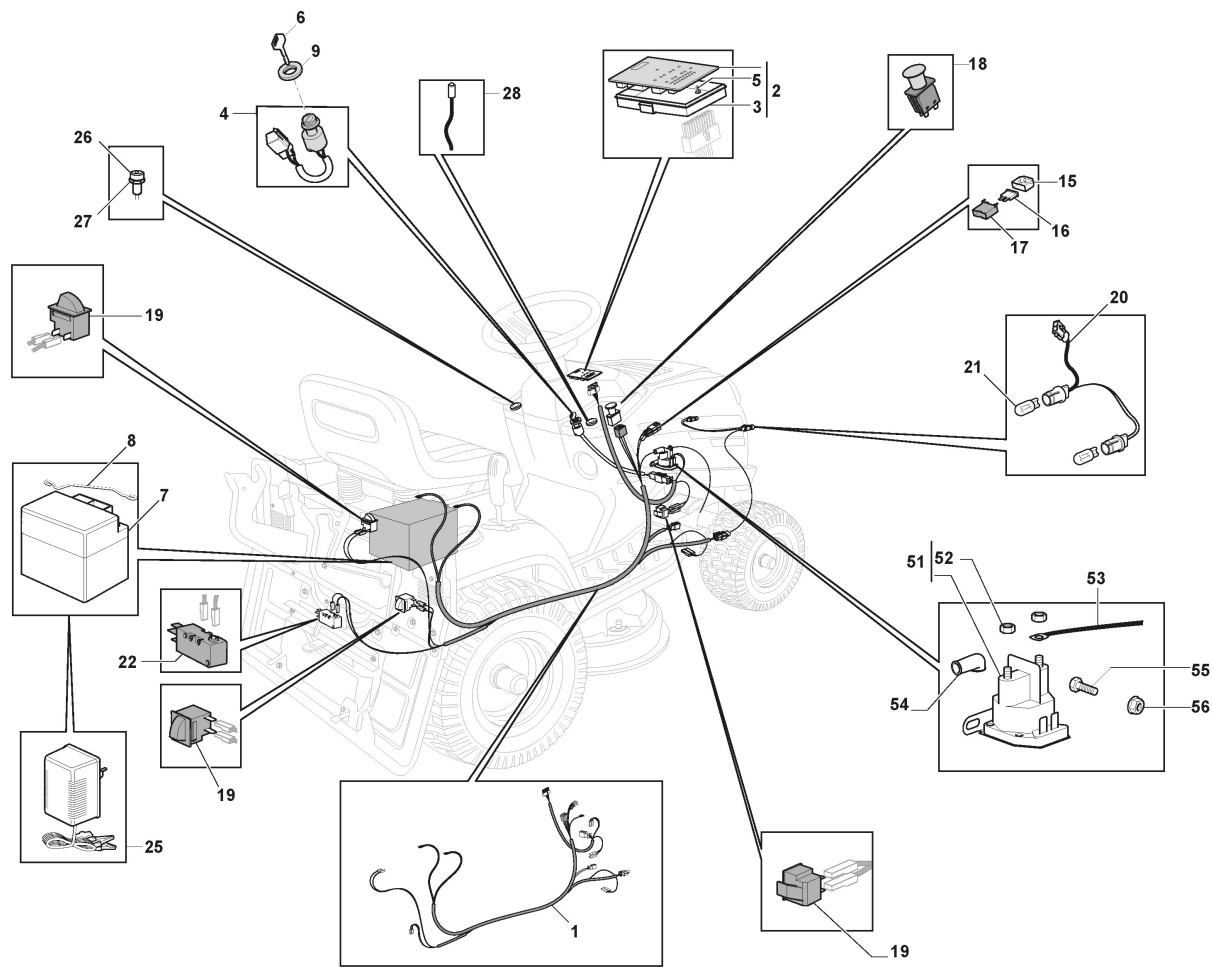

Electrical Parts

Ref.nr.	Antal	Komponentkode	Beskrivelse	Noter	From	Op til
2	1	382722444/0	Electronic Card			To
2	1	382722444/1	Electronic Card	"LS" marked	From	31-August-2015
3	1	112735105/0	Screw			
4	1	118450075/1	Starting Switch			
5	1	325600090/0	Card Protection			To
5	1	325600090/1	Card Protection		From	31-August-2015
6	1	118210023/0	Starting Key			
7	1	118120002/1	Battery			To
7	1	118120007/0	Battery		From	
8	1	125430265/1	Spring		01-September-2016	
9	1	118400863/0	Screwed Ring			
15	2	133215000/0	Cover			
16	1	133340036/0	Fuse 25 A			
16	1	133340040/0	Fuse 10 A			
17	2	133500007/0	Fuse Carrier			
18	1	118450074/0	Clutch Switch			
19	3	119410613/0	Microswitch			To
19	1	119410622/1	Microswitch		From	31-August-2019
20	1	182040186/0	Cable	For LAMP Version		
21	2	118459100/0	Lamp For Lights			
22	1	119410605/1	Microswitch			
25	1	182180090/0	Battery Charger 12V 1A - CE Plugg	CE Plug		
26	1	325605003/0	Button			
27	2	325256250/0	Screwed Ring			
28	1	182040174/0	Led Wiring Assy			
51	1	118736111/0	Starter Relay	Not for KAWASAKI Engines		To
51	1	118736112/0	Solenoid		From	
52	2	112360352/0	Nut		01-September-2015	To
52	2	112361005/0	Nut		From	
53	1	125065002/0	Cable		01-September-2015	
54	1	118564864/1	Protection			
55	1	112790781/0	Screw			
56	2	112154510/0	Nut