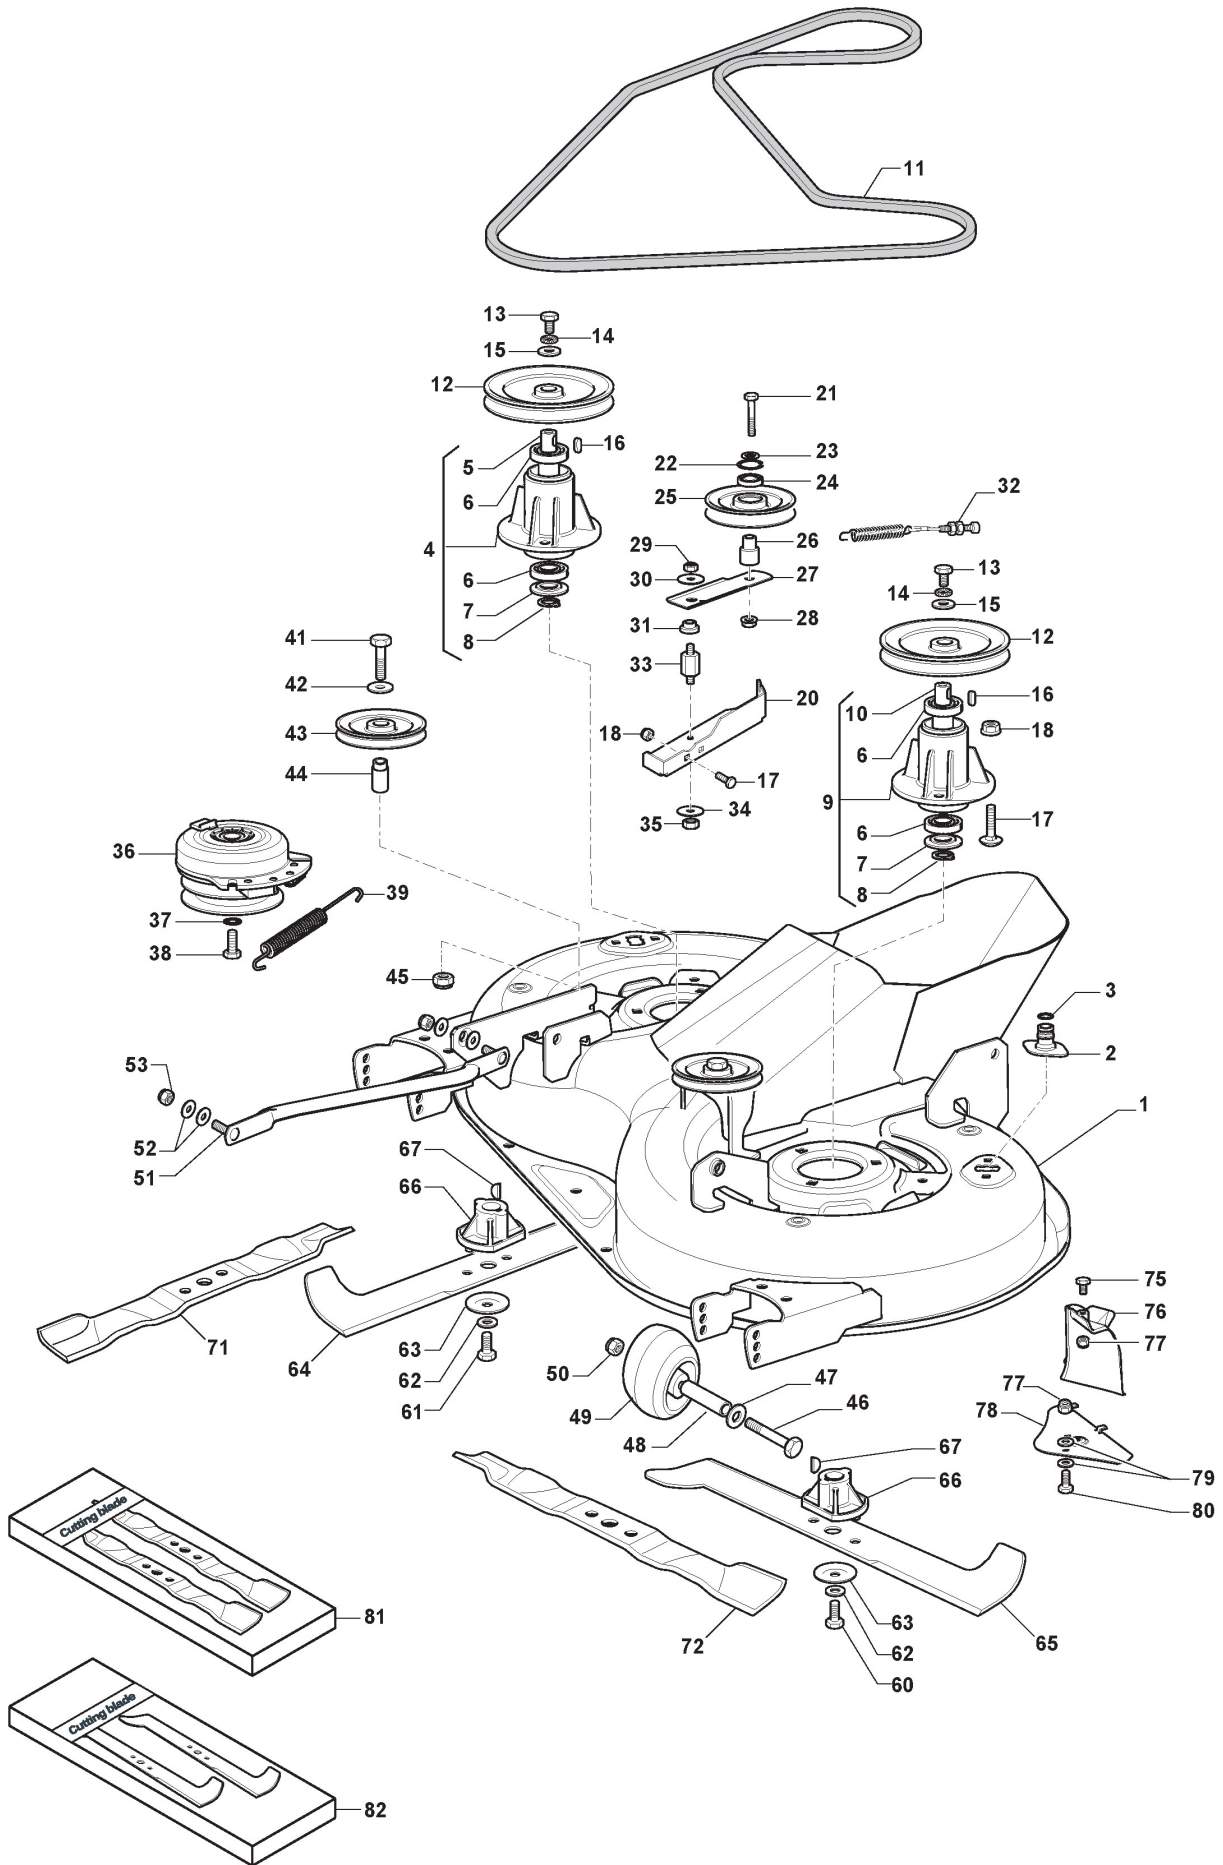

Cutting Plate with Electromagnetic Clutch

Cutting Plate with Electromagnetic Clutch

Ref.nr.	Antal	Komponentkode	Beskrivelse	Noter	From	Op til
44	2	125160069/0	Spacer			To S/N
44	2	125160082/0	Spacer		S/N	00088193
44	2	125160110/0	Spacer		From S/N	To S/N
45	2	112155000/0	Nut		19FA3RON	
46	2	112692100/0	Screw		000413	
47	2	112521350/0	Washer			
48	2	125160072/0	Spacer			
49	2	182700005/0	Anti Scalp Wheel Ø 90			
50	2	112293201/0	Nut			
51	2	382000565/0	Equalizer Rod			To
51	2	382000565/1	Equalizer Rod		From	
52	8	325670008/1	Washer		01-Septem	ber-2016
53	4	112156602/0	Nut			
60	1	112735694/0	Screw			
61	1	112735695/1	Screw			
62	2	112523080/0	Washer			
63	2	122160400/0	Elastic Disc			
64	1	182004358/0	Right Blade, Winged			
65	1	182004359/0	Left Blade, Winged			
66	2	1134-9159-01	Blade Holder	with STIGA Pack		
66	2	125463200/0	Blade Hub	without Pack		
67	2	112139100/0	Key			
71	1	182004360/0	Right Mulching Blade			
72	1	182004361/0	Left Mulching Blade			
75	3	112791213/1	Screw			
76	1	325140108/0	Deflector			
77	4	112154510/0	Nut			
78	1	325785418/0	Support			
79	4	112523040/0	Washer			
80	1	112790781/0	Screw			
81	1	1134-9221-01	Mulching Blades	Stiga Packed into 182004360/0 + 182004361/0		
82	1	1134-9220-01	Winged Blades	Stiga Packed into 182004358/0 + 182004359/0