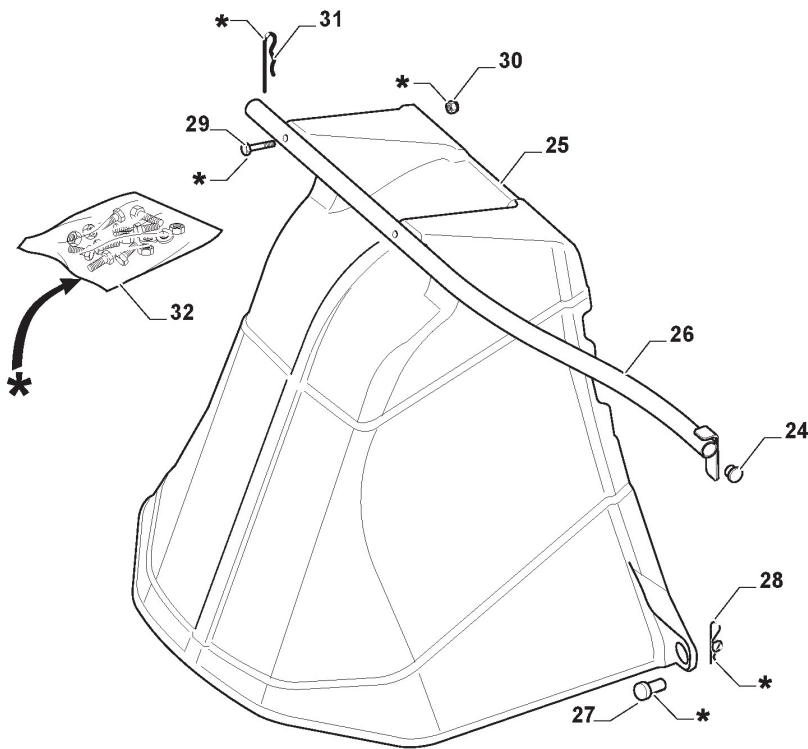

Optionals On Request

Ref.nr.	Antal	Komponentkode	Beskrivelse	Noter	From	Op til
1	1	382869038/0	Muffler Protection			
2	4	125943008/0	Screw			
3	2	125160074/0	Spacer			To S/N
3	2	125160108/0	Spacer		From S/N	19JA3RON 001409
5	2	382650211/0	Stiffening			
6	1	382033119/0	Tow Bar Assy	Available on 299900395/0		
7	2	112155000/0	Nut			
8	1	125510021/1	Hitch Pin			
9	1	124487999/0	Spring Pin			
10	1	122170600/0	Spacer			
11	1	112792099/0	Screw			
12	3	112292102/0	Nut			
13	2	327546015/2	Plate			
14	1	112791400/0	Screw			
15	1	325140104/0	Deflector			To
15	1	325140104/1	Deflector		From	31-August- 2013
16	1	325394021/0	Handle			
17	1	125510077/0	Pin			
18	1	125430245/0	Spring			
19	1	325547320/0	Plate			
20	1	112735403/0	Screw			
21	1	325280000/1	Handgrip			
22	1	125840011/1	Tie Rod			
23	2	125253004/0	Mulch.Kit Fixing Hook			
24	2	118566112/0	Polyethylene Push Road Ivars D=20inch			
25	1	325600093/0	Ejection Guard			To
25	1	325600093/1	Ejection Guard		From	01-Septem- ber-2017
26	1	382869044/0	Support			
27	2	125510022/1	Pin			
28	2	124487998/0	Cotter Pin			
29	2	112689515/0	Screw			
30	2	112154510/0	Nut			
31	1	124487999/0	Spring Pin			
32	1	382180028/0	Outfit, Screws