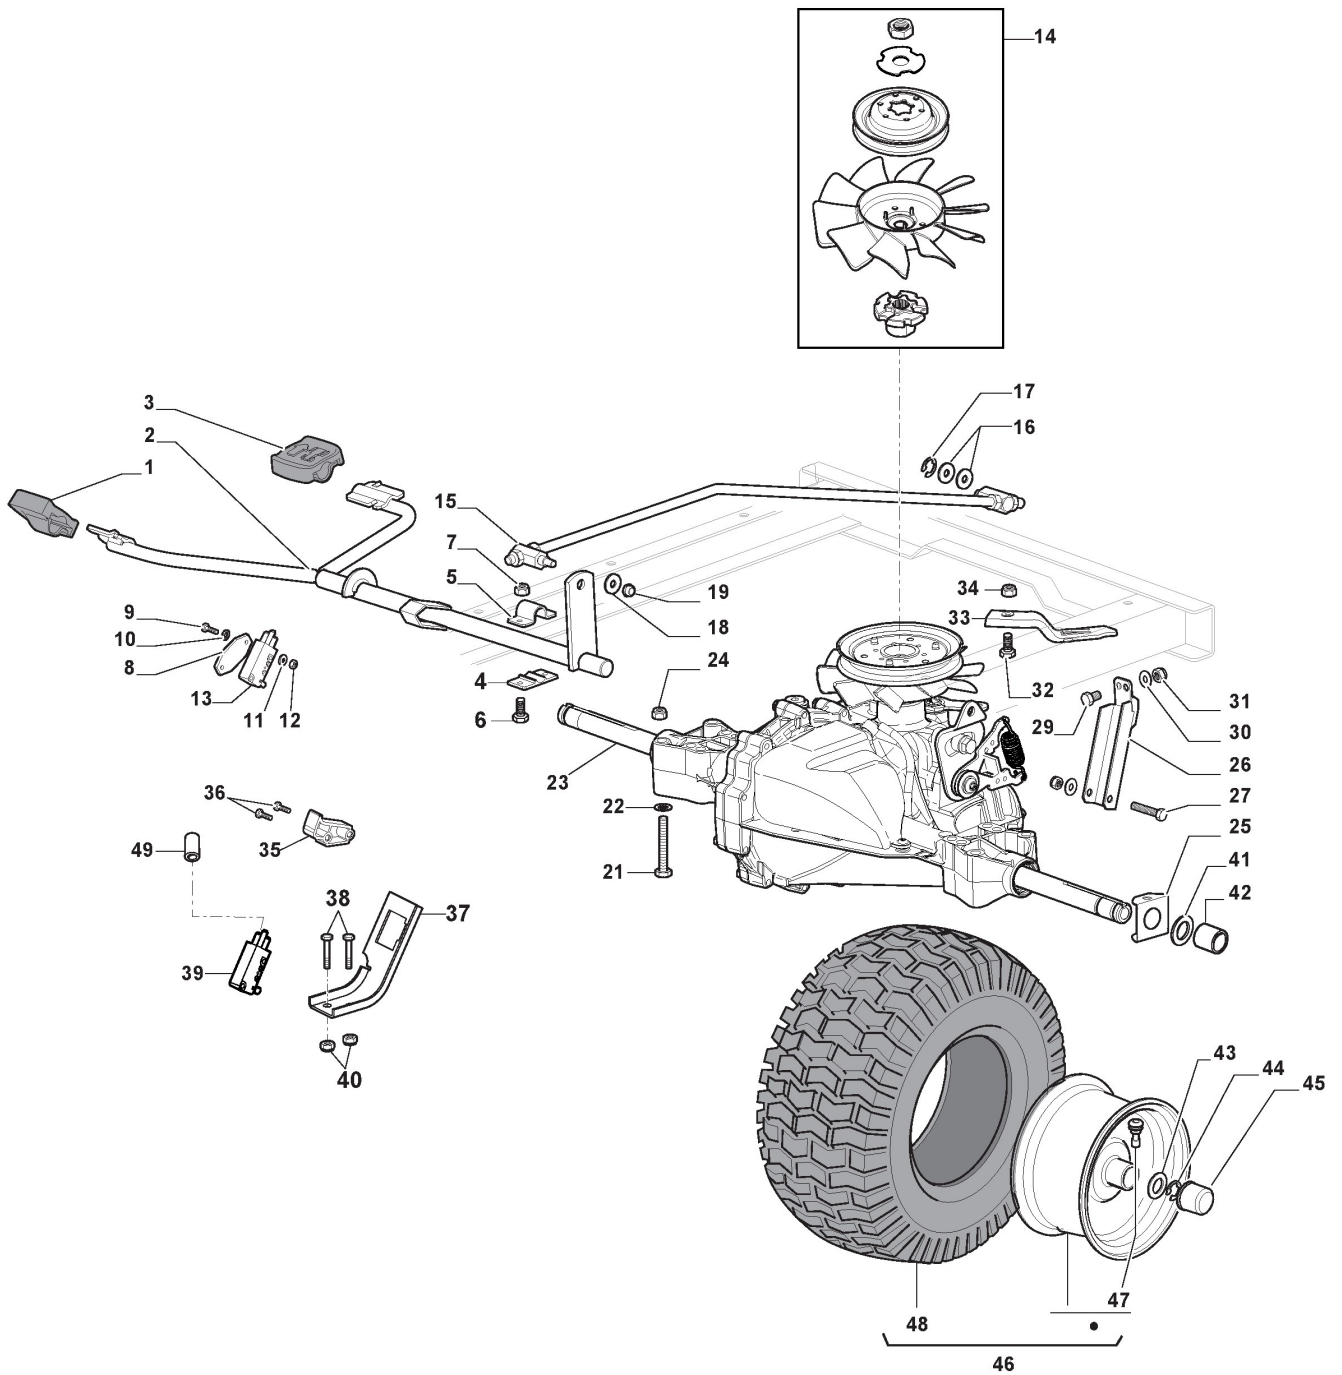

Transmission

Ref.nr.	Antal	Komponentkode	Beskrivelse	Noter	From	Op til
1	1	325110274/0	Clamp Cover Front			
2	1	382000574/2	Drive Pedal			
3	1	325110331/0	Clamp Cover Rear			
4	2	325785350/0	Support			
5	2	325547231/0	Plate			
6	4	112791213/1	Screw			
7	4	112154510/0	Nut			
8	1	327546019/0	Neutral Switch Fixing Plate			
9	2	112735602/0	Screw			
10	2	112540020/0	Washer			
11	2	112581100/0	Grower			
12	2	112290791/0	Nut			
13	1	119410609/1LC	Micro Switch			
14	1	1139-2201-01	Kit, Fan Pulley			
15	1	382000573/1	Rod			
16	2	325670011/0	Antifriction Washer			
17	1	112000940/0	Benzing Ring			
18	1	112523040/0	Washer			
19	1	112154510/0	Nut			
21	4	112691600/0	Screw			
22	4	112521350/0	Washer			
23	1	118400921/0	Rear Axle (Hydro-Gear T2-Adbf-2X3C-1Rx1)			
24	4	112155000/0	Nut			
25	2	325670026/0	Washer			
26	1	325785349/1	Support			
27	1	112691700/0	Screw			
29	1	112792611/0	Screw			
30	2	112523060/0	Washer			
31	2	112155000/0	Nut			
32	1	112791213/1	Screw			
33	1	325318251/0	Lever			
34	1	112154510/0	Nut			
35	1	325060034/1	Cam			
36	2	112735403/0	Screw			
37	1	325774573/0	Clamp			
38	2	112791400/0	Screw			
39	1	119410614/0	Microswitch			
39	1	119410623/0	Microswitch		From	To 31-August- 2019
40	2	112154510/0	Nut			
41	2	125670005/2	Washer			
42	2	125160058/0	Spacer			
43	6	125670005/2	Washer			
44	2	112001010/0	Benzing Ring			
45	2	322110240/0	Hub Cap	Stiga Style		
46	2	382680083/0	Wheel Assy			
47	2	125950000/0	Valve			
48	2	125590022/0	Tyre			
49	2	118203851/0	Cap