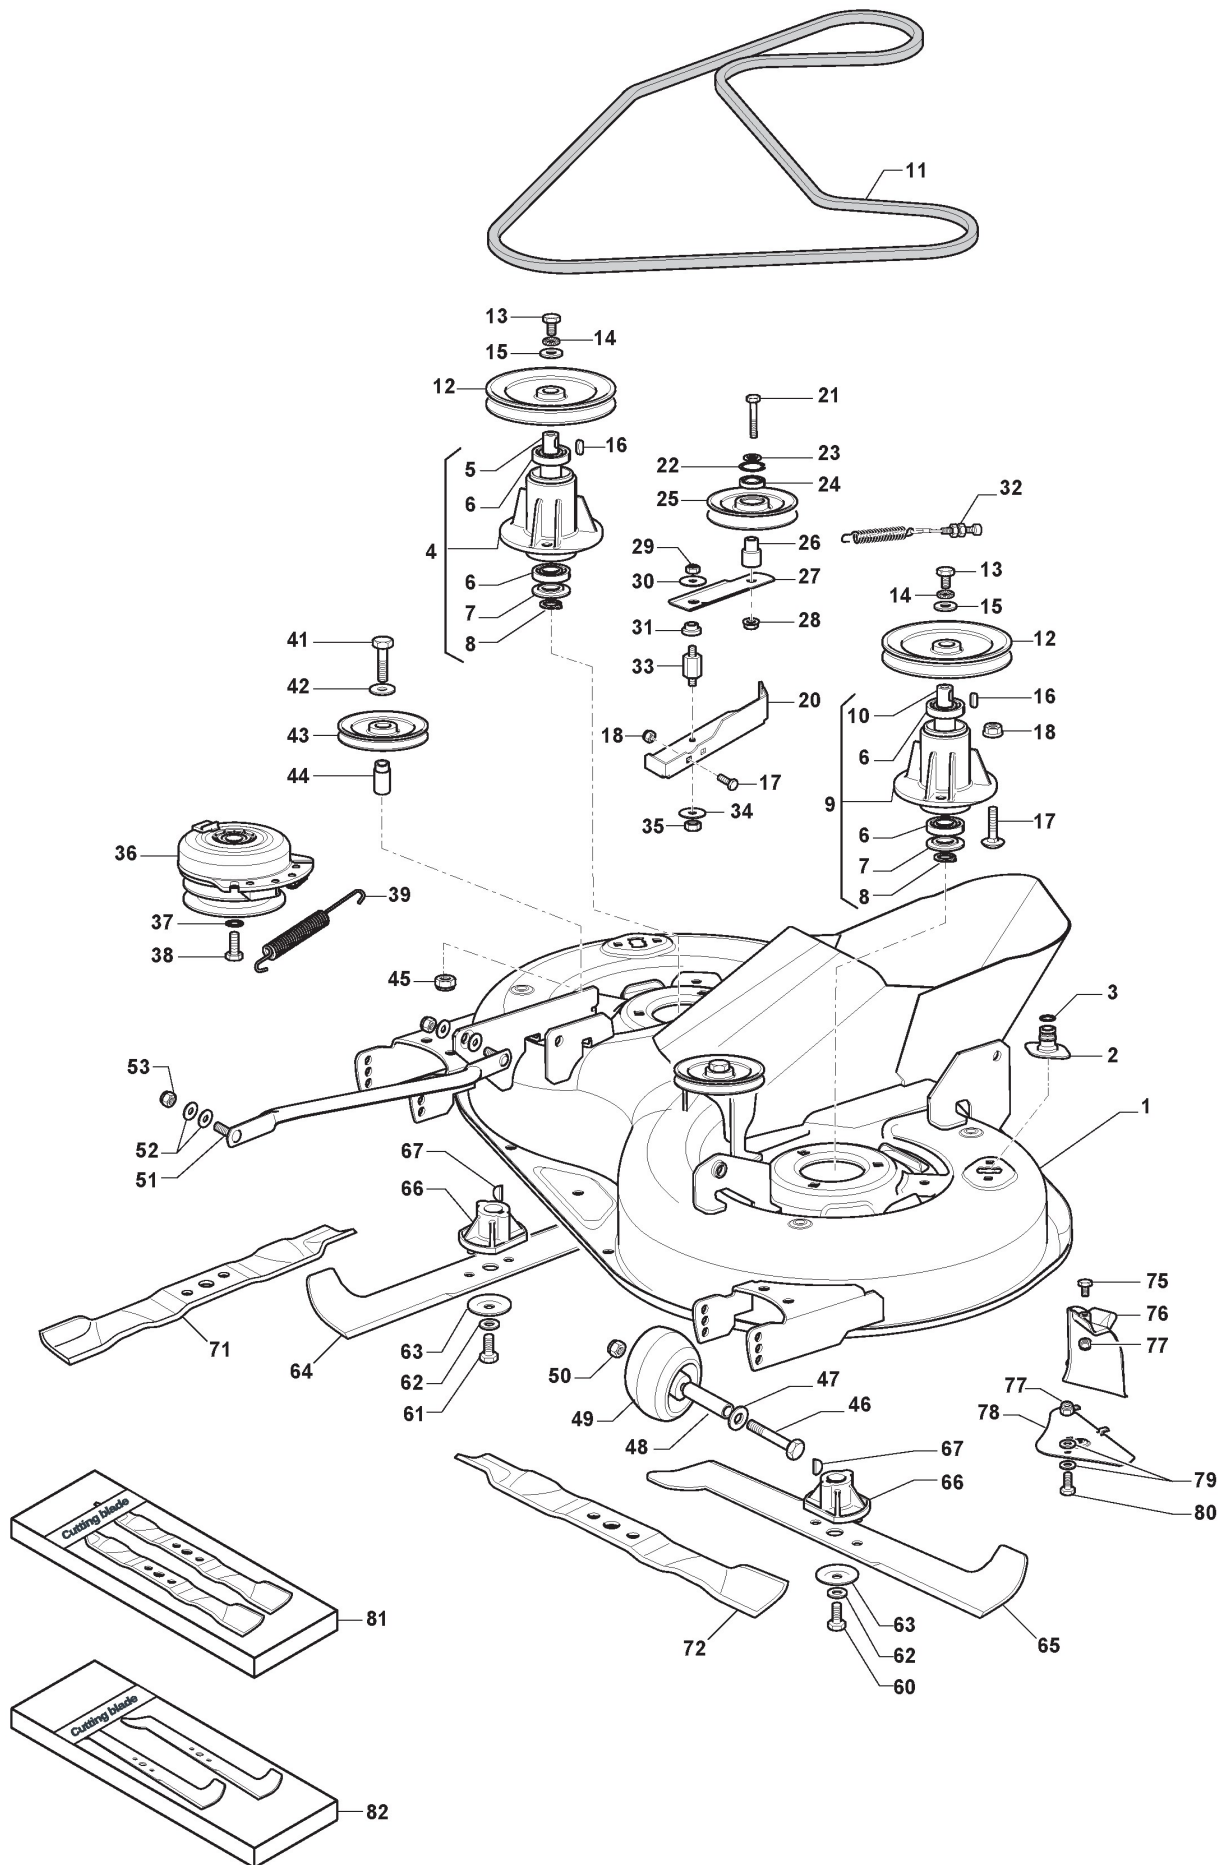

Cutting Plate with Electromagnetic Clutch

Cutting Plate with Electromagnetic Clutch

Ref.nr.	Antal	Komponentkode	Beskrivelse	Noter	From	Op til
1	1	382564113/0	Cutting Plate Black			
2	2	325033086/0	Water Hose Connection			
3	2	119035000/0	Or Ring			
4	1	382207205/0	Flange Assy			To
4	1	382207205/1	Flange Assy		From 01-September-2015	
5	1	125020805/0	Shaft			
6	4	119216040/0	Bearing			To
6	4	119216047/0	Bearing		From	31-August-2018
7	2	325160501/0	Dust Cover Disc			To
7	2	325160501/1	Dust Cover Disc		From	31-December-2018
8	2	112609260/0	Seeger			
9	1	382207204/1	Flange Assy		From	
9	1	382207206/0	Flange Assy			To
9	1	382207206/1	Flange Assy		From	31-August-2015
10	1	125020804/0	Shaft			
11	1	135061508/0	Belt			
12	2	125601585/1	Pulley			
13	2	112793102/0	Screw			
14	2	112540260/0	Washer			
15	2	125670007/0	Washer			
16	2	112139480/0	Feather			
17	6	112818690/0	Screw			
18	6	112154210/0	Nut			
20	1	325785391/0	Bracket			
21	1	112691400/0	Screw			
22	1	112524010/0	Washer			
23	1	112610800/0	Seeger			
24	1	119216041/0	Bearing			To
24	1	119216048/0	Bearing		From 01-September-2018	
25	1	125601595/0	Pulley			
26	1	125160052/0	Spacer			
27	1	325318289/0	Lever			
28	1	112293201/0	Nut			
29	1	112155020/0	Nut			
30	1	125670022/0	Washer			
31	1	125040635/0	Bushing			
32	1	382004618/0	Wire			
33	1	125160049/0	Spacer			
34	1	112523080/0	Washer			
35	1	112156602/0	Nut			
36	1	118399069/0	Electromagnetic Clutch			
37	1	112543000/0	Washer			
38	1	112737320/0	Screw			
39	1	125430277/0	Spring			
41	2	112691115/0	Screw			
42	2	112523060/0	Washer			
43	2	125601555/0	Pulley			To
43	2	325601599/0	Pulley		From 01-September	31-August-2013