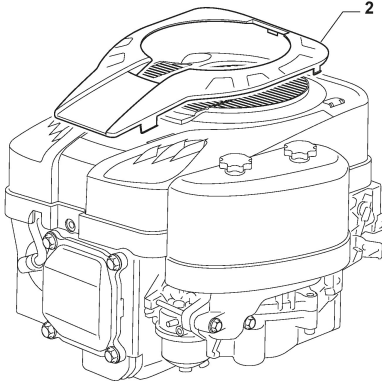

Engine, Fuel Pump

Ref.nr.	Antal	Komponentkode	Beskrivelse	Noter	From	Op til
1	1	118550526/1	Engine Assembled			
2	1	325055000/0	Hood, Red			
2	1	325055001/0	Cover Ring, Yellow			
2	1	325055002/0	Hood, Black			
3	1	118551578/0	Fuel pump			
4	1	118550348/1	Fuel Pump Stiffening			
5	4	112791400/0	Screw			
6	1	118550444/1	Oil Filler Assy			
7	1	118550435/1	Carburettor