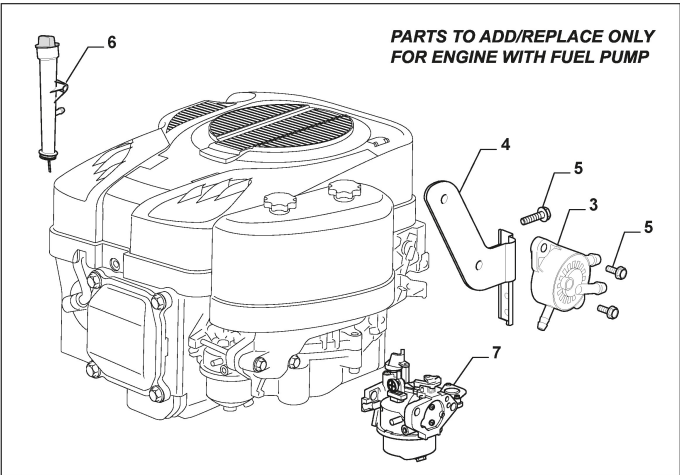

Engine, Fuel Pump

Ref.nr.	Antal	Komponentkode	Beskrivelse	Noter	From	Op til
1	1	118550526/1	Engine Assembled			
2	1	325055000/0	Hood, Red			
2	1	325055001/0	Cover Ring, Yellow			
2	1	325055002/0	Hood, Black			
3	1	118551578/0	Fuel pump			
4	1	118550348/1	Fuel Pump Stiffening			
5	4	112791400/0	Screw			
6	1	118550444/1	Oil Filler Assy			
7	1	118550435/1	Carburettor