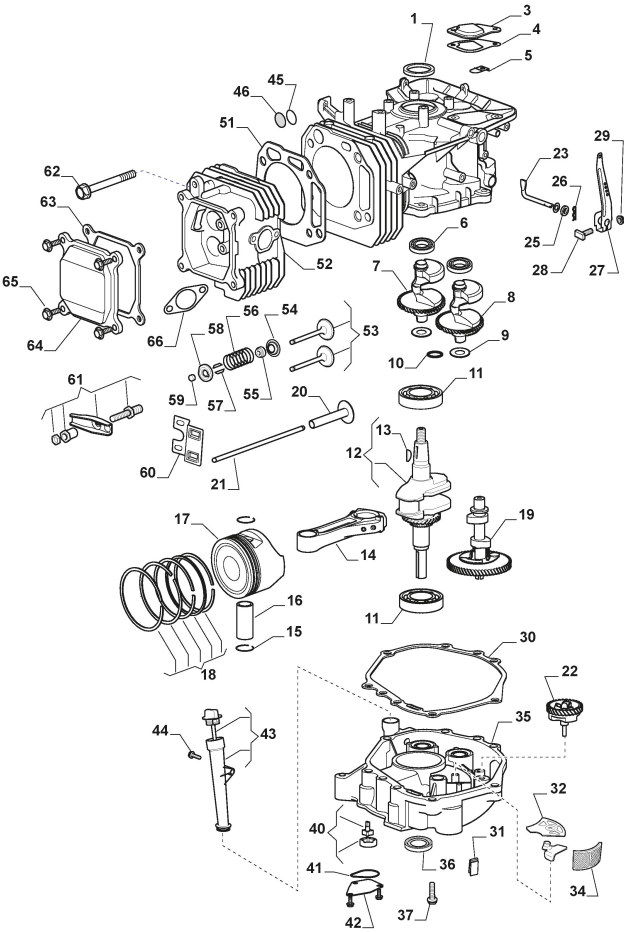

Engine - Piston, Crankshaft

Ref.nr.	Antal	Komponentkode	Beskrivelse	Noter	From	Op til
57	4	118551247/0	Valve keeper			
58	2	118551246/0	Retainer			
59	2	118551244/0	Valve cap			
60	1	118551255/0	Plate			
61	1	118551510/0	Valve Arm Set			
62	4	118551278/0	Screw			
63	1	118551531/0	Gasket			
64	1	118551534/0	Cover Comp., Head			
65	4	118551535/0	Bolt			
66	1	118551272/0	Muffler Gasket