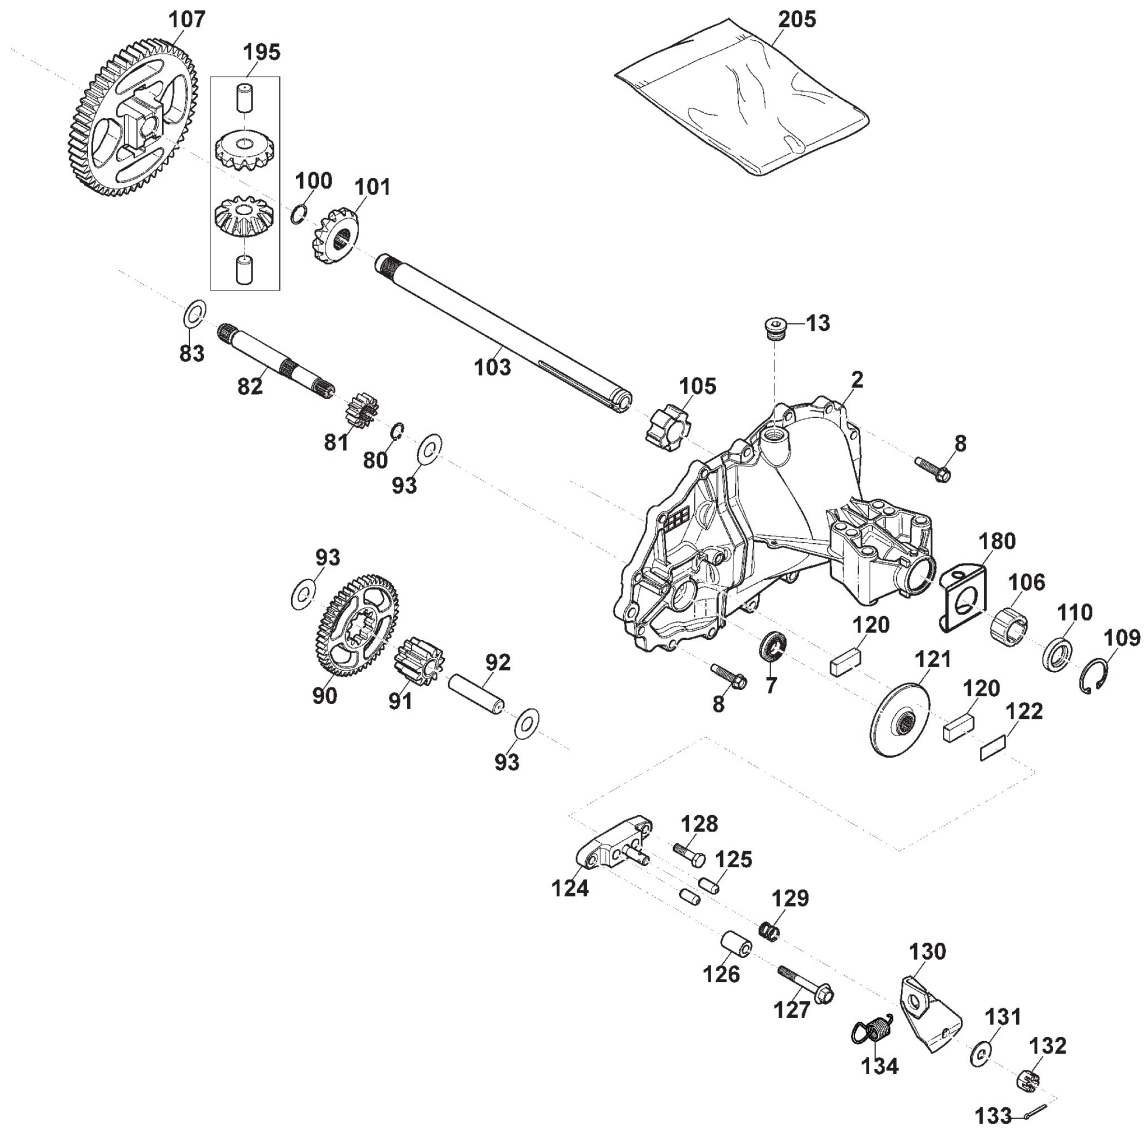

Transmission Unit, Hydro-Gear T2-ADBF-2X3C-1RX1

Ref.nr.	Antal	Komponentkode	Beskrivelse	Noter	From	Op til
2	1	118870121/0	Side Housing			
7	1	118870111/0	Seal			
8	14	1139-2042-01	Screw			
13	1	1139-2010-01	Plug			
80	1	118870070/0	Retaining ring			
81	1	118870094/0	Gear			
82	1	118870095/0	Shaft			
83	1	118870096/0	Washer			
90	1	118870097/0	Gear			
91	1	118870098/0	Gear			
92	1	118870099/0	Pin			
93	3	1139-2016-01	Washer			
103	1	118870114/0	Shaft			
107	1	118870100/0	Gear			
120	2	118870066/0	Brake Pad			
121	1	118870101/0	Brake			
122	1	118870067/0	Brake Pad Support			
124	1	118870119/0	Brake Caliper			
125	2	118870069/0	Pin			
126	1	118870062/0	Spacer			
127	1	118870077/0	Screw			
128	1	118870071/0	Bolt			
129	1	118870076/0	Spring			
130	1	118870088/0	Brake Lever			
131	1	1139-2011-01	Flat washer			
132	1	118870068/0	Nut			
133	1	118870065/0	Pin			
134	1	118870078/0	Spring			
195	1	118870126/0	Kit-Gears and Pins			
205	1	118870124/0	Kit-Seal