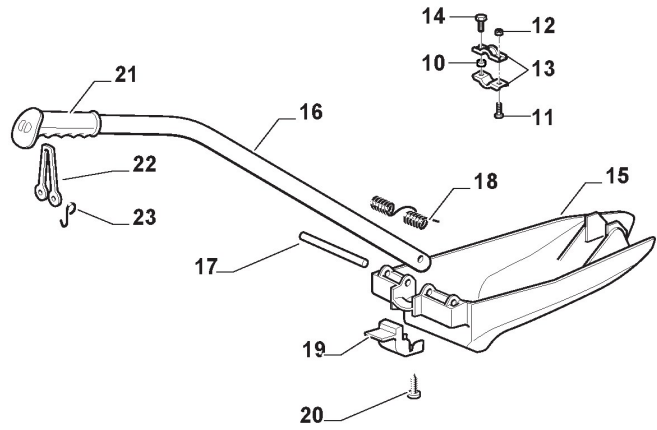

Optionals On Request

Ref.nr.	Antal	Komponentkode	Beskrivelse	Noter	From	Op til
1	1	382869038/0	Muffler Protection			
2	4	125943008/0	Screw			
3	2	125160074/0	Spacer			To S/N
3	2	125160108/0	Spacer		From S/N	19JA3RON 001409
5	2	382650211/0	Stiffening			
6	1	382033119/0	Tow Bar Assy	Available on 299900395/0		
7	2	112155000/0	Nut			
8	1	125510021/1	Hitch Pin			
9	1	124487999/0	Spring Pin			
10	1	122170600/0	Spacer			
11	1	112792099/0	Screw			
12	3	112292102/0	Nut			
13	2	327546015/2	Plate			
14	1	112791400/0	Screw			
15	1	325140104/0	Deflector			To
15	1	325140104/1	Deflector		From	31-August- 2013
16	1	325394021/0	Handle			
17	1	125510077/0	Pin			
18	1	125430245/0	Spring			
19	1	325547320/0	Plate			
20	1	112735403/0	Screw			
21	1	325280000/1	Handgrip			
22	1	125840011/1	Tie Rod			
23	2	125253004/0	Mulch.Kit Fixing Hook			
24	2	118566112/0	Polyethylene Push Road Ivars D=20inch			
25	1	325600093/0	Ejection Guard			To
25	1	325600093/1	Ejection Guard		From	01-Septem- ber-2017
26	1	382869044/0	Support			
27	2	125510022/1	Pin			
28	2	124487998/0	Cotter Pin			
29	2	112689515/0	Screw			
30	2	112154510/0	Nut			
31	1	124487999/0	Spring Pin			
32	1	382180028/0	Outfit, Screws