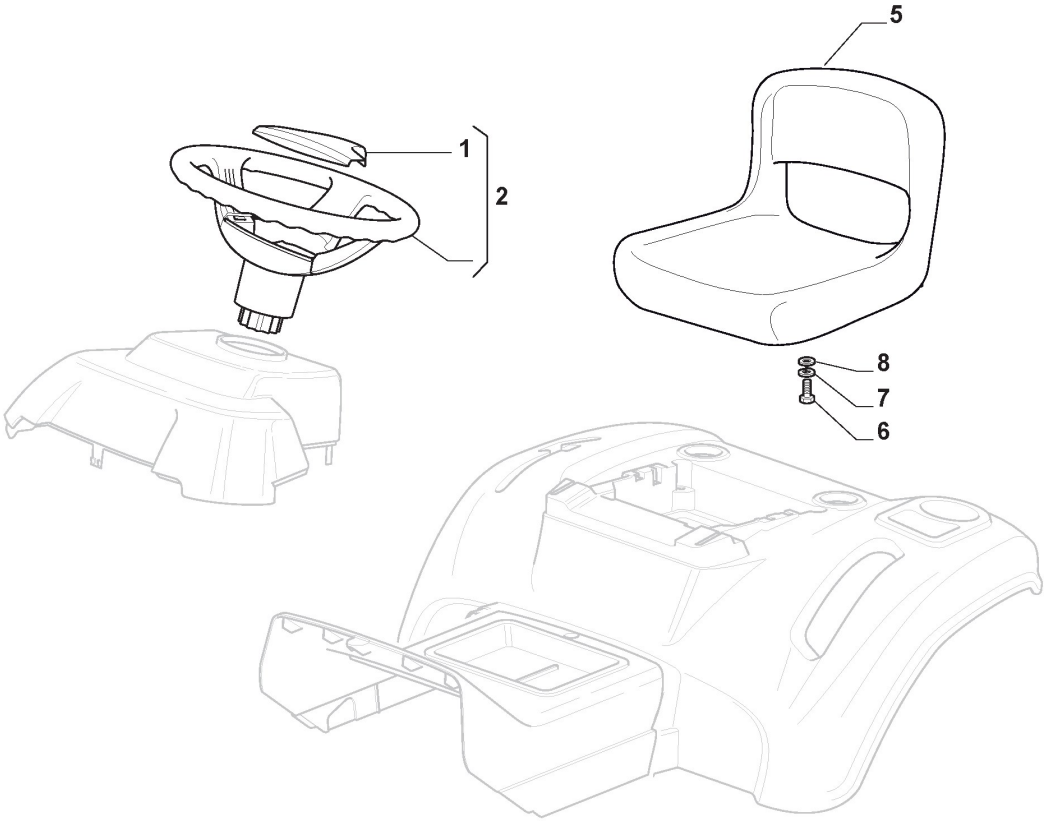

Seat & Steering Wheel

Ref.nr.	Antal	Komponentkode	Beskrivelse	Noter	From	Op til
1	1	325580508/0	Steering Plate Cover			To
1	1	325580510/0	Steering Plate Cover		From	19-June-20
2	1	325961221/1	Steering wheel			20
2	1	325961226/0	Steering wheel		From	To
5	1	125722477/0	Seat			19-June-20
6	4	112792611/0	Screw			20
7	4	112540260/0	Washer			
8	4	112523060/0	Washer