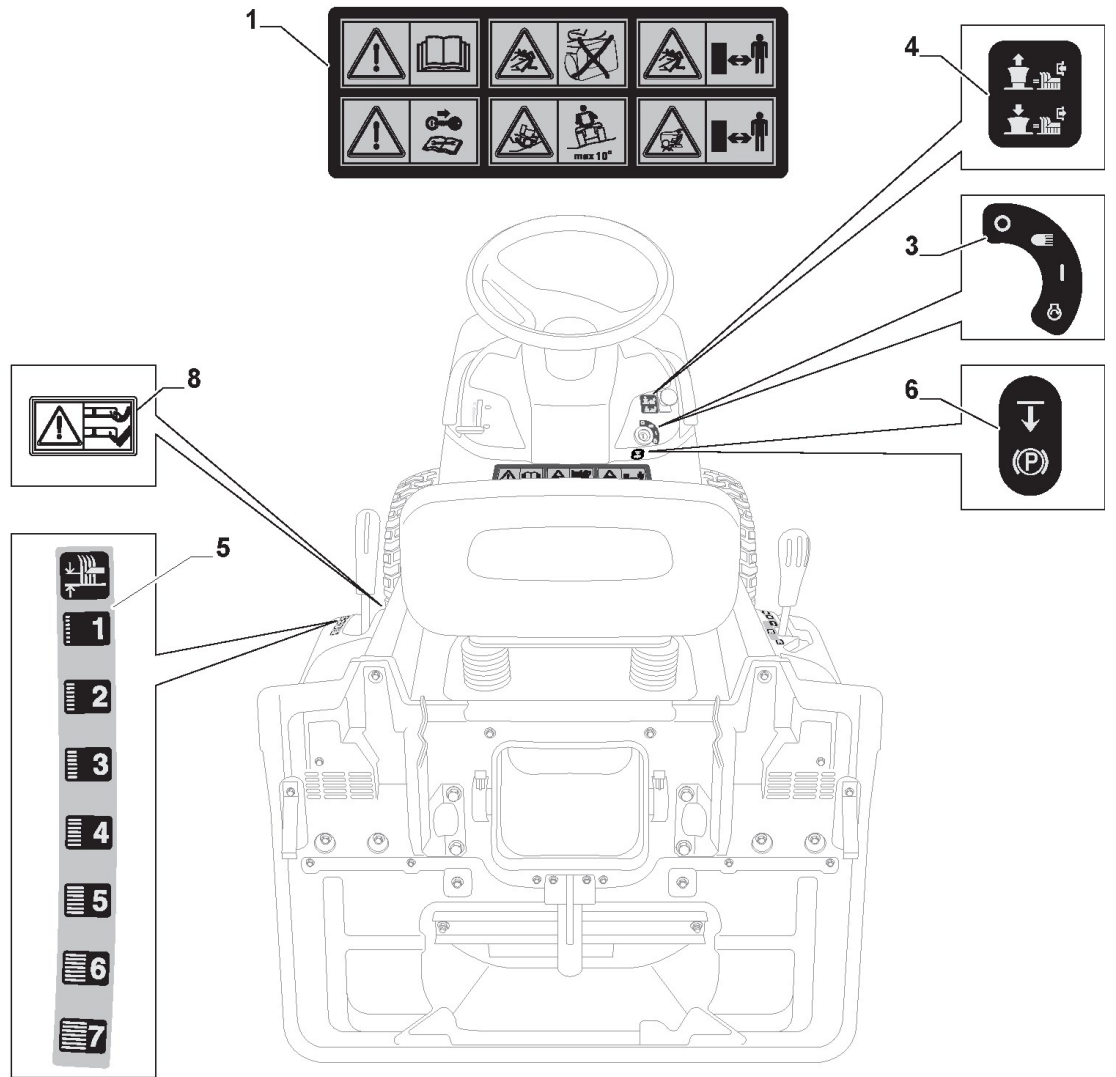

Labels

Ref.nr.	Antal	Komponentkode	Beskrivelse	Noter	From	Op til
1	1	114361553/1	Label			
3	1	114363699/0	Label			
4	1	114361438/0	Label			
5	1	114363701/0	Label			To
5	1	114366142/0	Label		From 01-September-2014	
6	1	114363700/0	Label			
8	1	114356699/1	Label