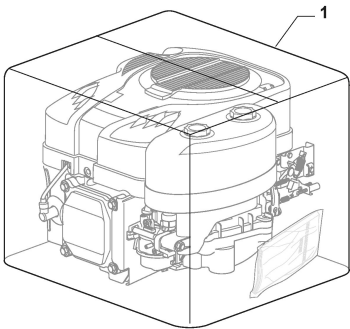

Engine, Fuel Pump

Ref.nr.	Antal	Komponentkode	Beskrivelse	Noter	From	Op til
1	1	118550526/1	Engine Assembled			
2	1	325055000/0	Hood, Red			
2	1	325055001/0	Cover Ring, Yellow			
2	1	325055002/0	Hood, Black			
3	1	118551578/0	Fuel pump			
4	1	118550348/1	Fuel Pump Stiffening			
5	4	112791400/0	Screw			
6	1	118550444/1	Oil Filler Assy			
7	1	118550435/1	Carburettor