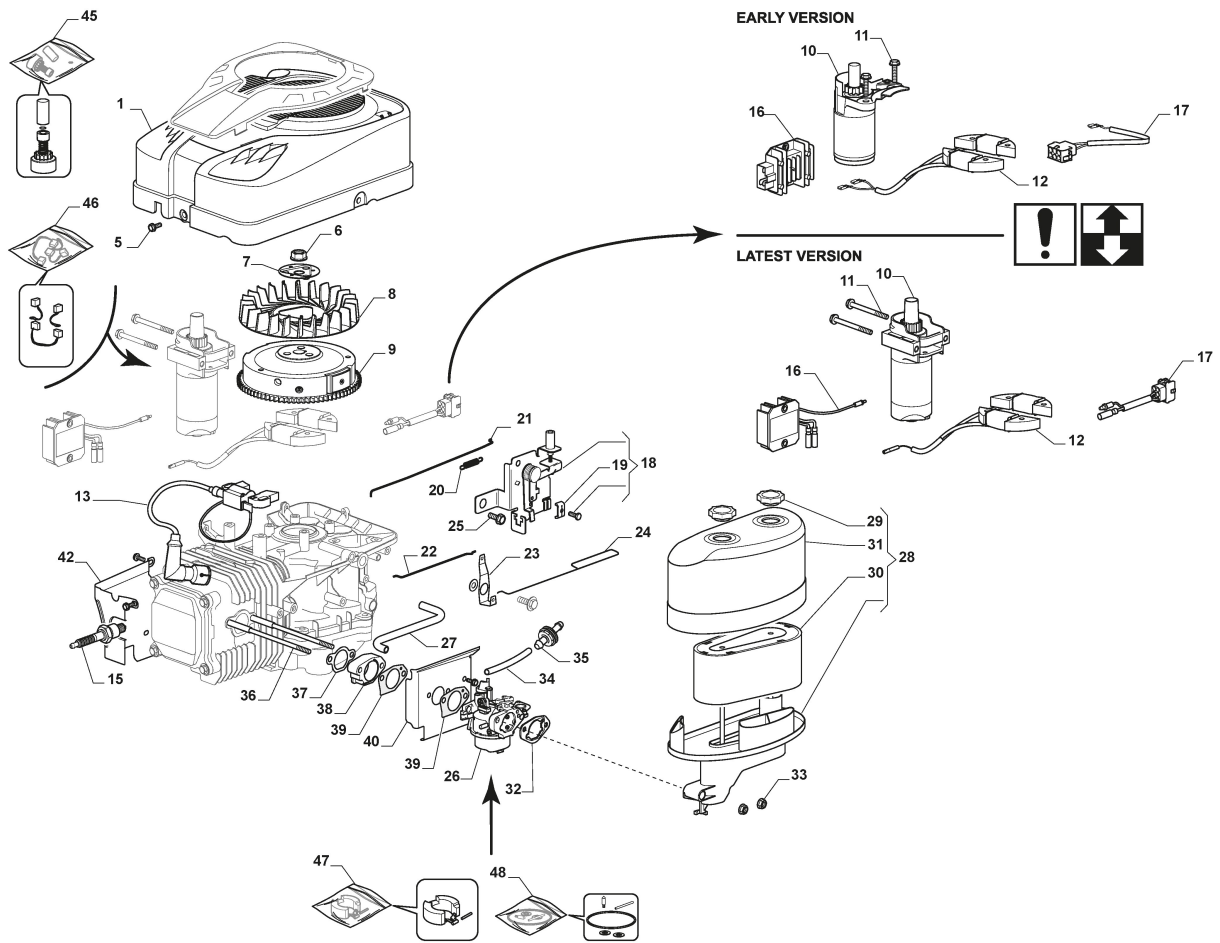

Engine - Carburettor, Tank

Ref.nr.	Antal	Komponentkode	Beskrivelse	Noter	From	Op til
1	1	118550516/0	Cover			
5	4	112791213/1	Screw			
6	1	118550237/0	Nut			
7	1	118550236/0	Starter Cup			
8	1	118550235/1	Flywheel Fan			
9	1	118550234/2	Flywheel Ass.Y			
10	1	118550214/0	Start Motor Assy	early version		
10	1	118551440/0	Start Motor Assy	latest version		
11	2	112691100/0	Screw	early version		
11	2	112691100/0	Screw	latest version		
12	1	118550210/1	Coil Assy, Charge	early version		
12	1	118551441/0	Coil Assy, Charge	latest version		
13	1	118550209/1	Elettronic Coil	early version		
13	1	118551438/0	Elettronic Coil	latest version		
15	1	9400-0244-00	Spark Plug			
16	1	118550208/1	Rectfier	early version		
16	1	118551428/1	Rectfier	latest version		
17	1	118550207/1	Output Wire, Rectifier	early version		
17	1	118551439/0	Output Wire, Rectifier	latest version		
18	1	118550331/1	Remote Control Assy			
19	1	118550212/0	Casing Clamp			
20	1	118550213/0	Spring			
21	1	118551219/0	Governor Link			
22	1	118551218/0	Rod Choke			
23	1	118551267/0	Bracket			
24	1	118551221/0	Throttle Rod			
25	2	118551277/0	Bolt			
26	1	118551515/0	Carburetor			
27	1	118550225/1	Breather Fule Pipe			
28	1	118550202/2	Air Cleaner Assy			
29	2	118550201/0	Knob			
30	1	118550199/0	Air Filter			
31	1	118550200/0	Air Cleaner Cover			
32	1	118550762/0	Air Filter Gasket			
33	2	112292102/0	Nut			
34	1	118551514/0	Fuel Pipe			
35	1	118550354/1	Fuel Filter			
36	2	118551279/0	Double-Screw Bolt			
37	1	118551263/0	Intake Manifold Gasket			
38	1	118551265/0	Intake Manifold			
39	2	118551262/0	Carburetor Gasket			
40	1	118551259/0	Guard			
42	1	118551260/0	Guard			
45	1	118550365/1	Kit Repair			
46	1	118550332/1	Brushhold			
47	1	118550440/0	Kit Repair, Carburettor			
48	1	118550442/0	Carburettor Gasket Set