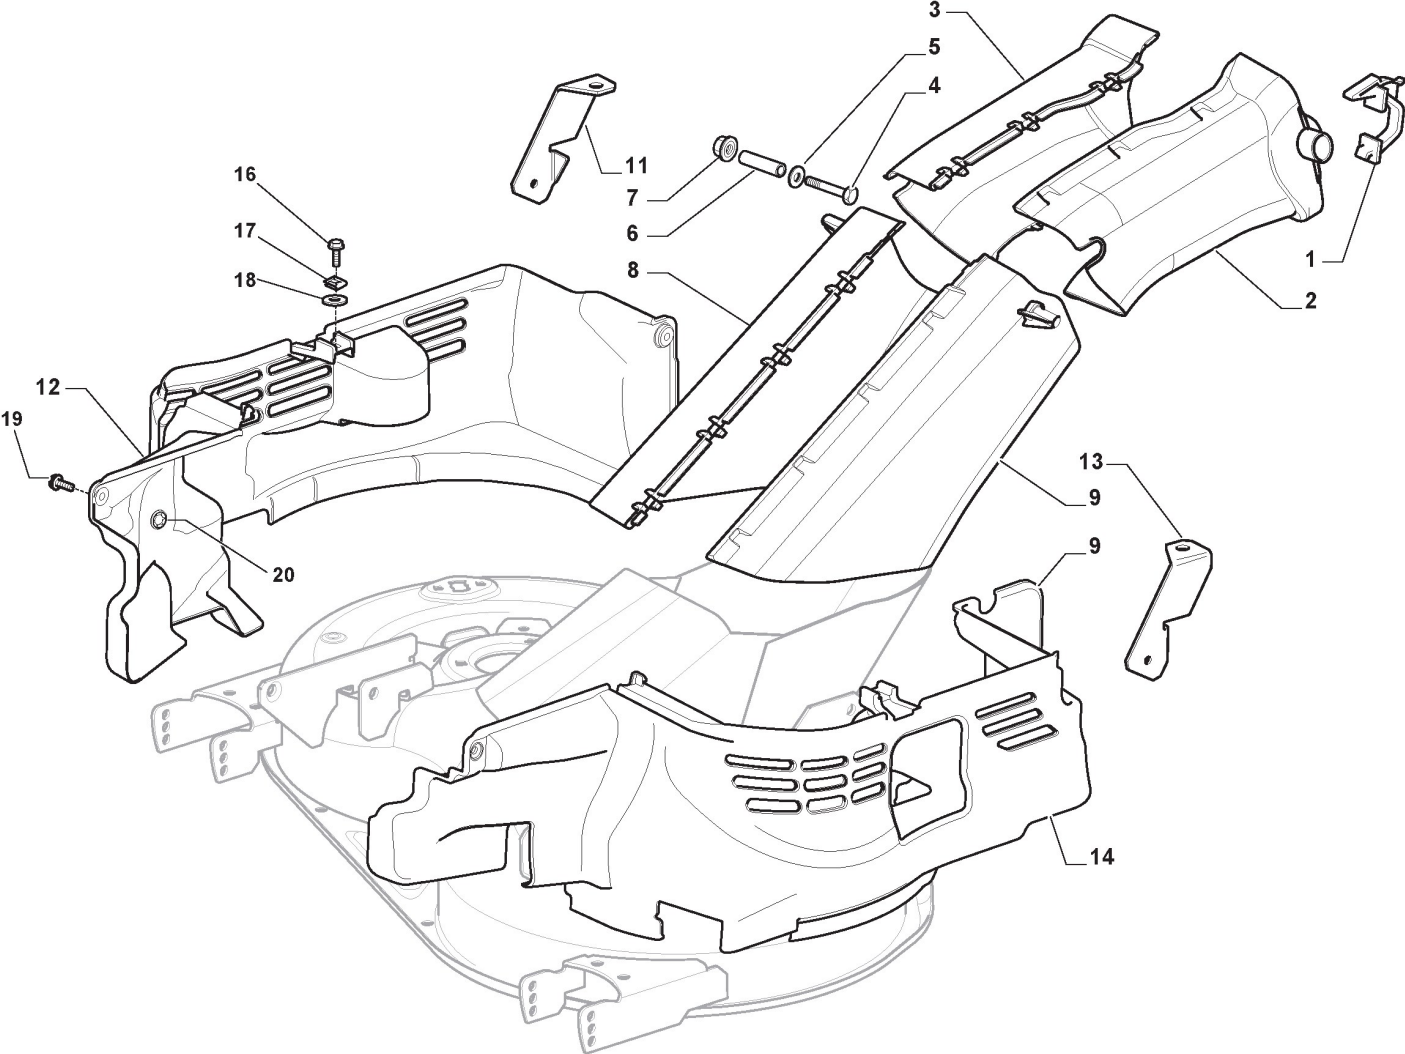

Belt Protections

Ref.nr.	Antal	Komponentkode	Beskrivelse	Noter	From	Op til
1	2	325774499/0	Clamp			
2	1	325108057/0	Conveyor			
3	1	325108056/0	Conveyor			
4	2	112792425/0	Screw			
5	2	112521340/0	Washer			
6	2	125160071/0	Spacer			To S/N 19FA3RON
6	2	125160109/0	Spacer		From S/N 19FA3RON 000413	
7	2	112154510/0	Nut			
8	1	325108064/0	Conveyor			
9	1	325108065/0	Conveyor			
11	1	325774527/0	Clamp			
12	1	325060168/0	Case			
13	1	325774529/0	Clamp			
14	1	325060169/0	Case			
16	2	112789008/0	Screw			
17	2	112437503/0	Plate			
18	2	112523020/0	Washer			
19	4	125943011/0	Screw			
20	4	112604899/0	Crown Fastener