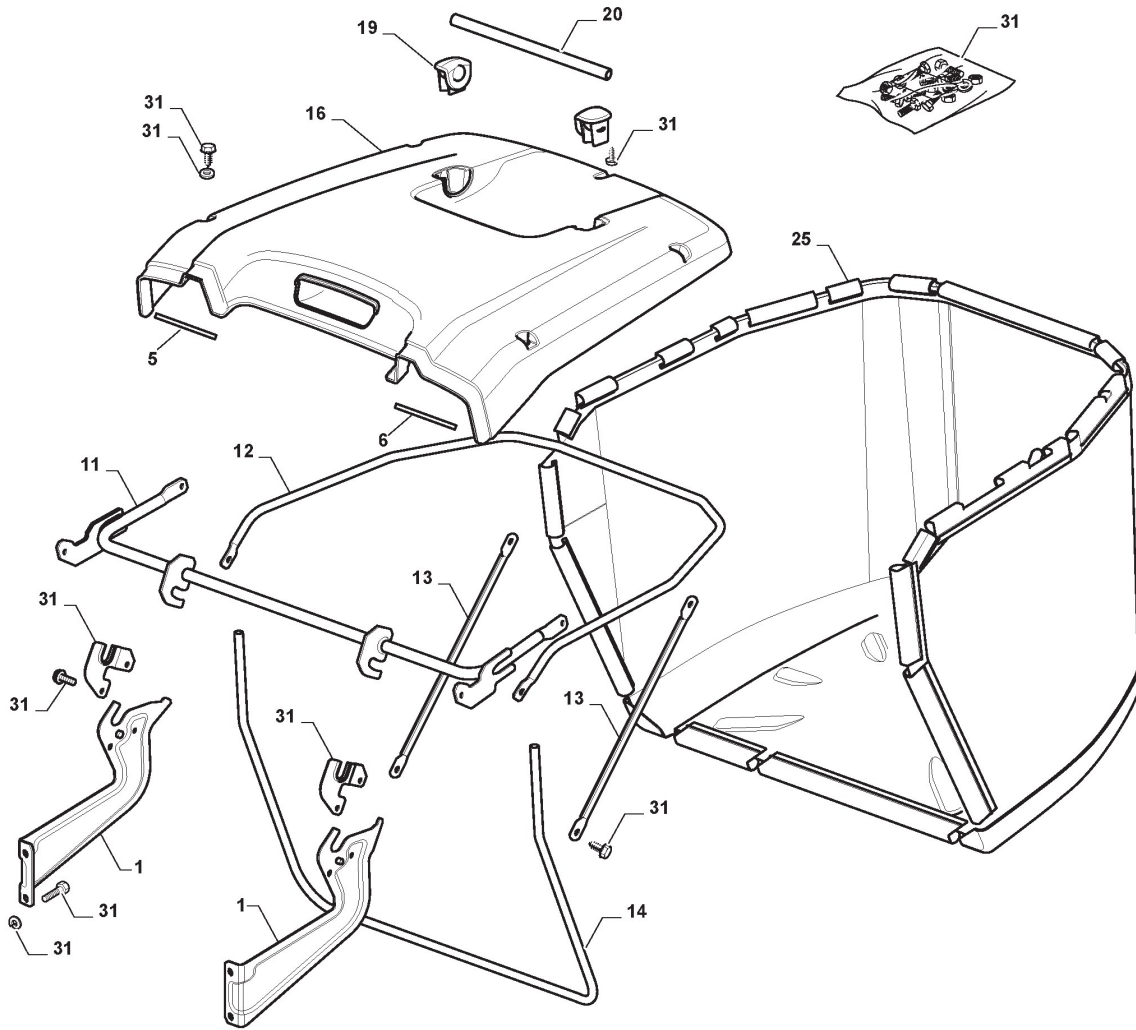

Grasscatcher

Ref.nr.	Antal	Komponentkode	Beskrivelse	Noter	From	Op til
1	1	382785289/0	Support Ass.Y			
5	1	125270802/0	Seal			
6	1	125270803/0	Seal			
11	1	382800147/0	Upper Frame			
12	1	382800145/0	Upper Frame			
13	2	325650161/0	Stiffening			
14	1	382800143/0	Front Frame			
16	1	325110437/0	Black Grass-Catcher Cover			
19	2	325785417/0	Support			
20	1	325394538/0	Handle			
25	1	182105930/0	Grasscatcher	Black with Stiga Logo		
31	1	382180122/1	Outfit, Screws