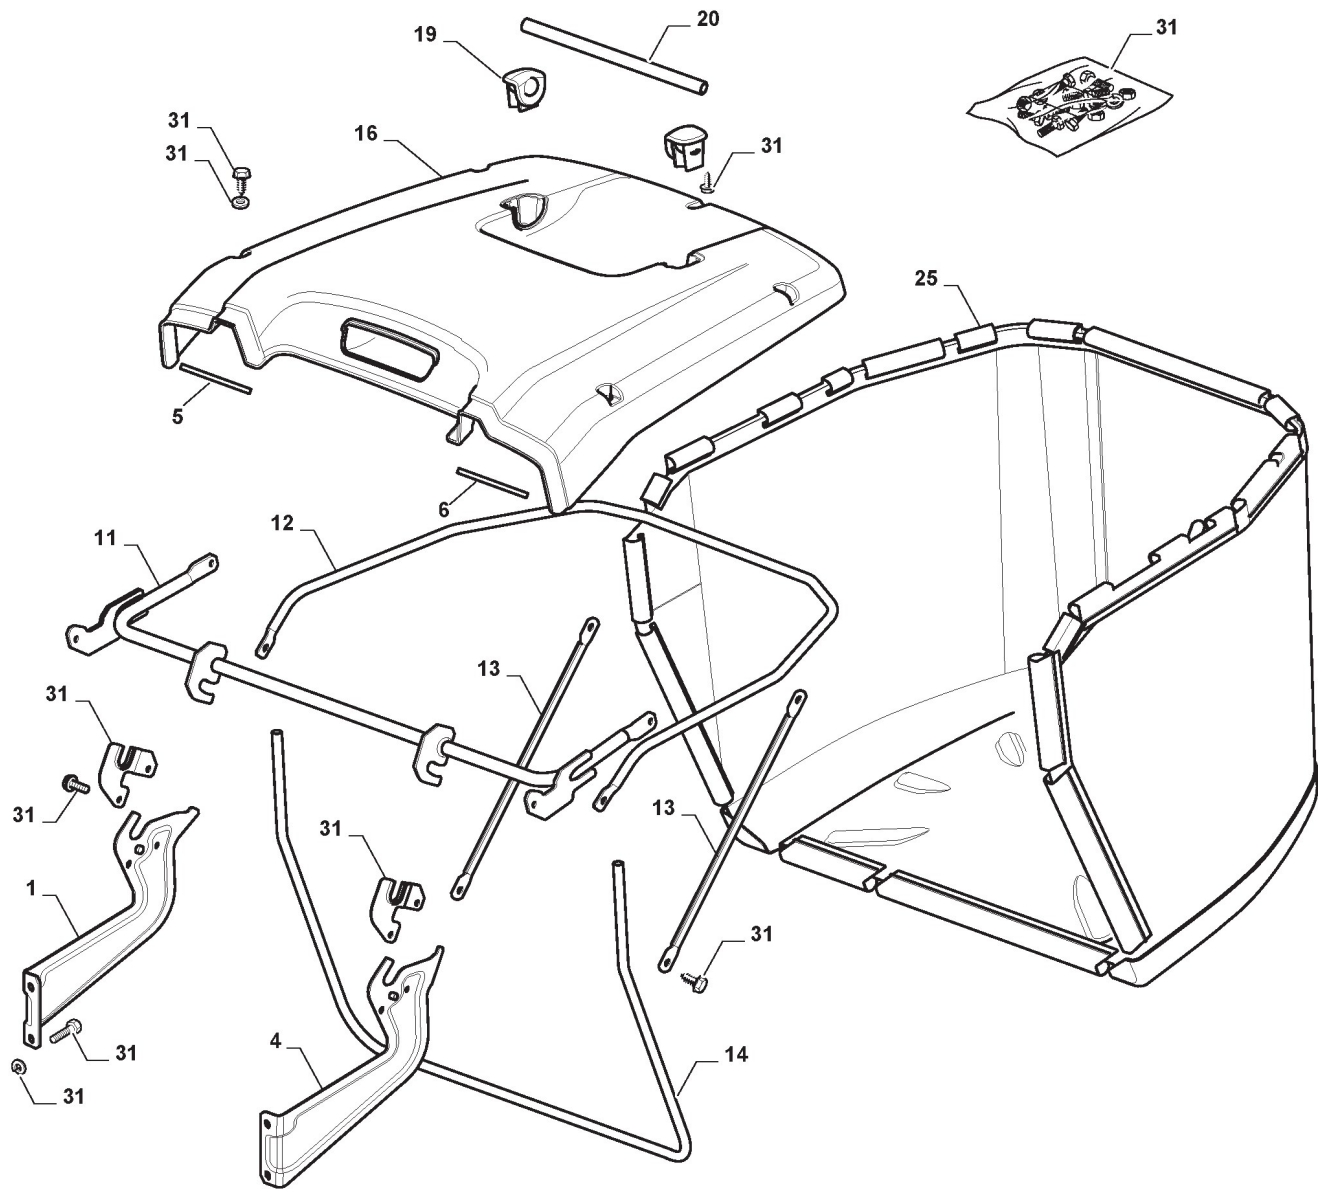

Grasscatcher

Ref.nr.	Antal	Komponentkode	Beskrivelse	Noter	From	Op til
1	1	325785377/0	Support			
4	1	325785383/0	Support			
5	1	125270802/0	Seal			
6	1	125270803/0	Seal			
11	1	382800147/0	Upper Frame			
12	1	382800145/0	Upper Frame			
13	2	325650161/0	Stiffening			
14	1	382800143/0	Front Frame			
16	1	325110437/0	Black Grass-Catcher Cover			
19	2	325785417/0	Support			
20	1	325394538/0	Handle			
25	1	182105930/0	Grasscatcher	Black with Stiga Logo		
31	1	382180122/0	Outfit, Screws