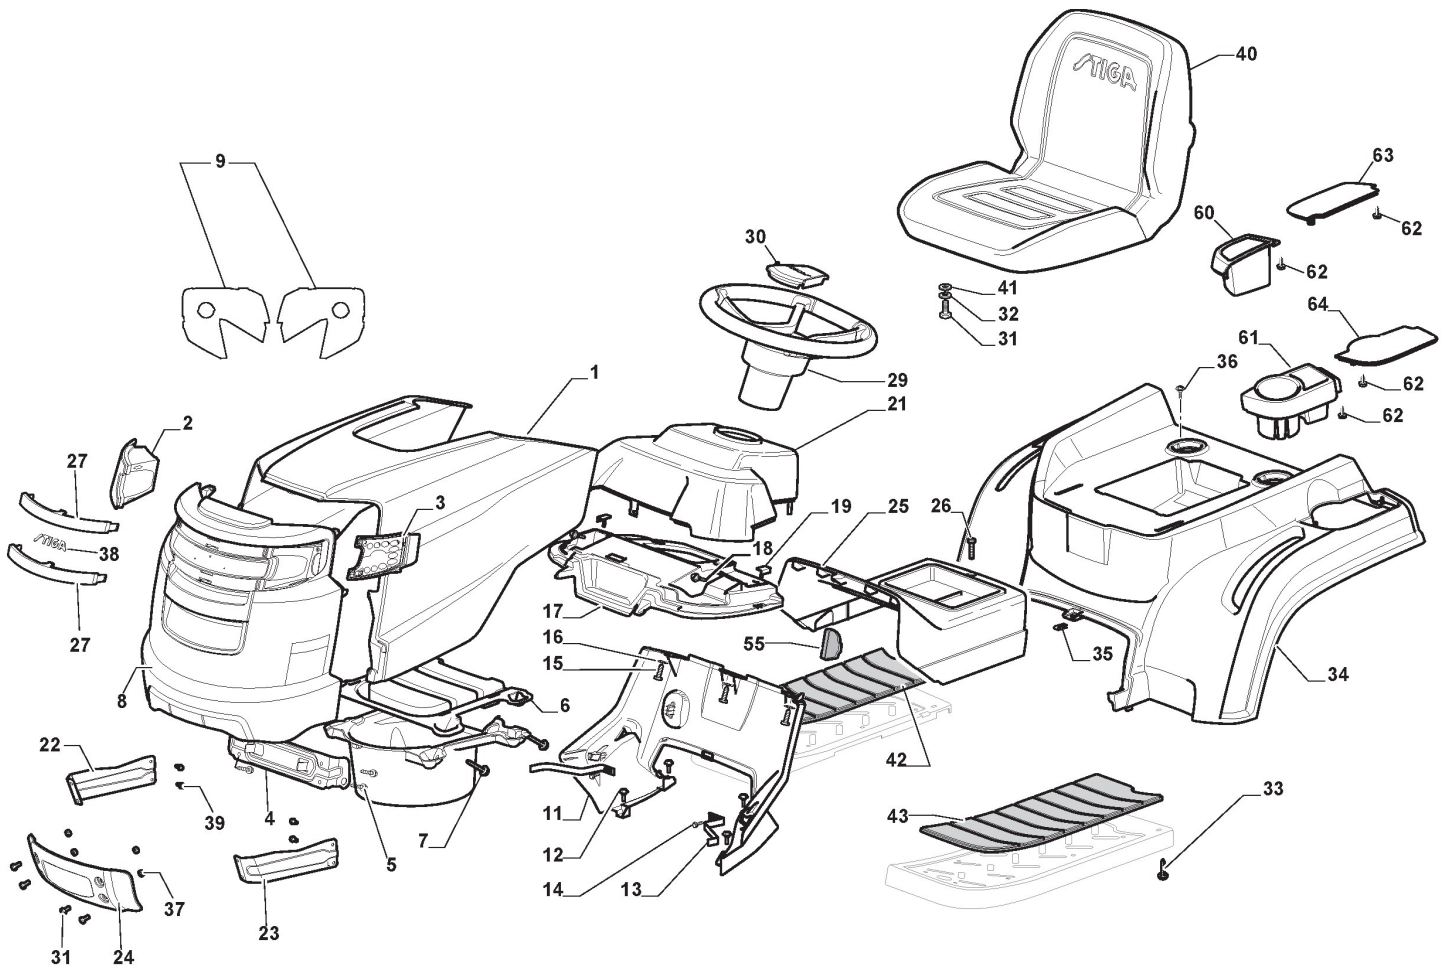

Body

Ref.nr.	Antal	Komponentkode	Beskrivelse	Noter	From	Op til
61	1	325207199/0	Cover			
62	4	112735105/0	Screw			
63	1	325207196/0	Cover			
64	1	325207197/0	Cover