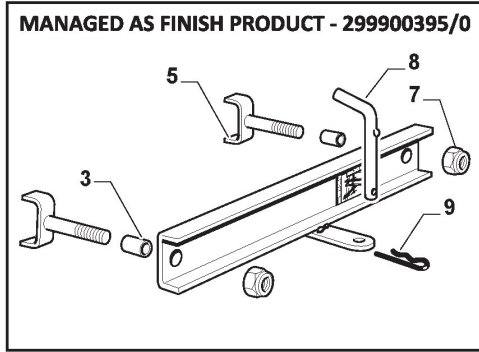

Optionals On Request

Ref.nr.	Antal	Komponentkode	Beskrivelse	Noter	From	Op til
1	1	382869038/0	Muffler Protection			
2	4	112735599/0	Screw			
3	2	125160074/0	Spacer			To S/N
3	2	125160108/0	Spacer		From S/N	19JA3RON
5	2	382650211/0	Stiffening			001409
7	2	112155000/0	Nut			
8	1	125510021/1	Hitch Pin			
9	1	124487999/0	Spring Pin			
10	1	122170600/0	Spacer			
11	1	112792099/0	Screw			
12	3	112292102/0	Nut			
13	2	327546015/2	Plate			
14	1	112791400/0	Screw			
15	1	325140104/0	Deflector			To
15	1	325140104/1	Deflector		From	
16	1	325394021/0	Handle		01-Septem	
17	1	125510077/0	Pin		ber-2013	
18	1	125430245/0	Spring			
19	1	325547320/0	Plate			
20	1	112735403/0	Screw			
21	1	325280000/1	Handgrip			
22	1	125840011/1	Tie Rod			
23	2	125253004/0	Mulch.Kit Fixing Hook			
24	2	118566112/0	Polyethylene Push Road Ivars D=20inch			
25	1	325600093/0	Ejection Guard			To
25	1	325600093/1	Ejection Guard		From	31-August-
26	1	382869044/0	Support			2017
27	2	125510022/1	Pin			
28	2	124487998/0	Cotter Pin			
29	2	112689515/0	Screw			
30	2	112154510/0	Nut			
31	1	124487999/0	Spring Pin			
32	1	382180028/0	Outfit, Screws