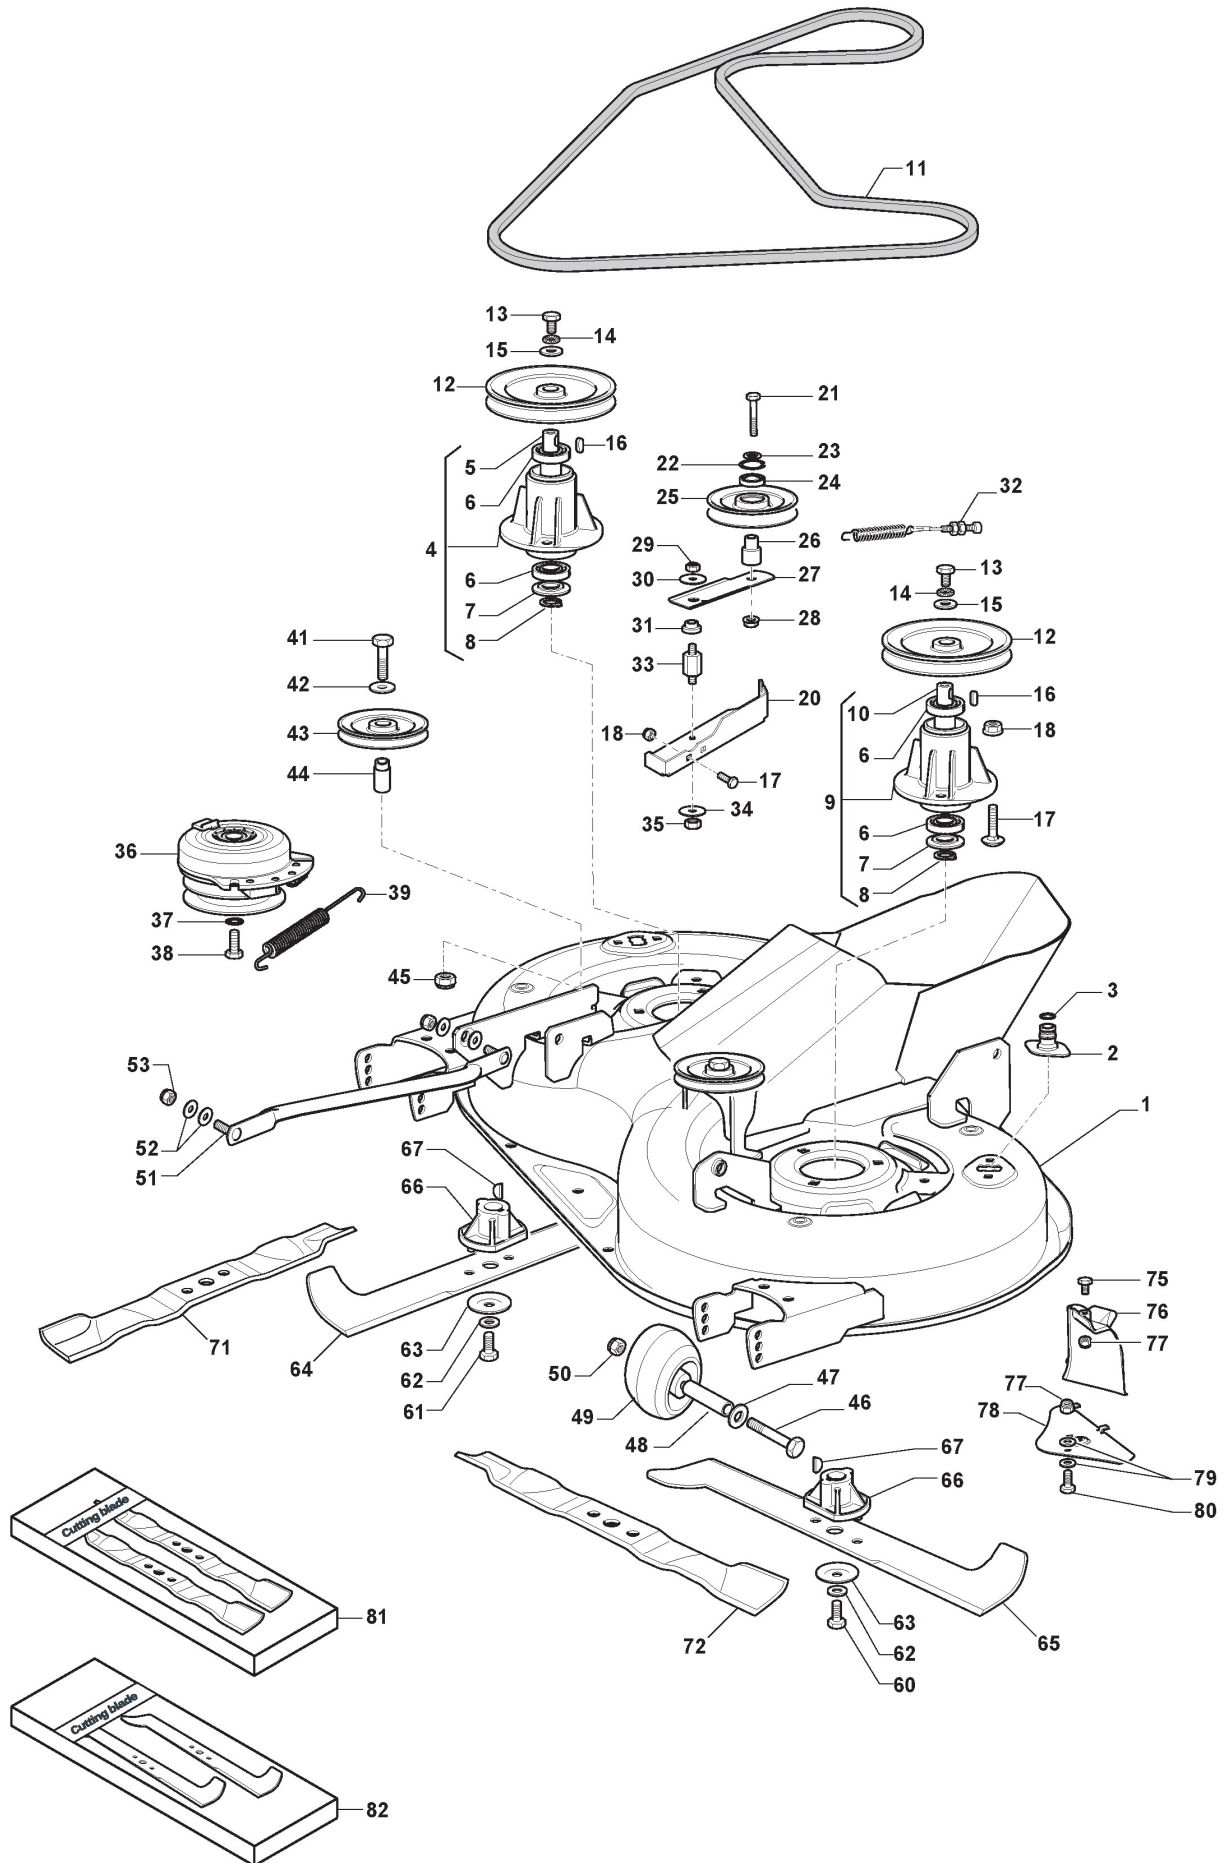

Cutting Plate with Electromagnetic Clutch

Cutting Plate with Electromagnetic Clutch

Ref.nr.	Antal	Komponentkode	Beskrivelse	Noter	From	Op til
44	2	125160069/0	Spacer			To S/N
44	2	125160082/0	Spacer		S/N	00088193
44	2	125160110/0	Spacer		From S/N	To S/N
45	2	112155000/0	Nut		19FA3RON	
46	2	112692100/0	Screw		000413	
47	2	112521350/0	Washer			
48	2	125160072/0	Spacer			
49	2	182700005/0	Anti Scalp Wheel Ø 90			
50	2	112293201/0	Nut			
51	2	382000565/0	Equalizer Rod			To
51	2	382000565/1	Equalizer Rod		From	
52	8	325670008/1	Washer		01-September-2016	
53	4	112156602/0	Nut			
60	1	112735694/0	Screw			
61	1	112735695/1	Screw			
62	2	112523080/0	Washer			
63	2	122160400/0	Elastic Disc			
64	1	182004358/0	Right Blade, Winged			
65	1	182004359/0	Left Blade, Winged			
66	2	1134-9159-01	Blade Holder	with STIGA Pack		
66	2	125463200/0	Blade Hub	without Pack		
67	2	112139100/0	Key			
71	1	182004360/0	Right Mulching Blade			
72	1	182004361/0	Left Mulching Blade			
75	3	112791213/1	Screw			
76	1	325140108/0	Deflector			
77	4	112154510/0	Nut			
78	1	325785418/0	Support			
79	4	112523040/0	Washer			
80	1	112790781/0	Screw			
81	1	1134-9221-01	Mulching Blades	Stiga Packed into 182004360/0 + 182004361/0		
82	1	1134-9220-01	Winged Blades	Stiga Packed into 182004358/0 + 182004359/0