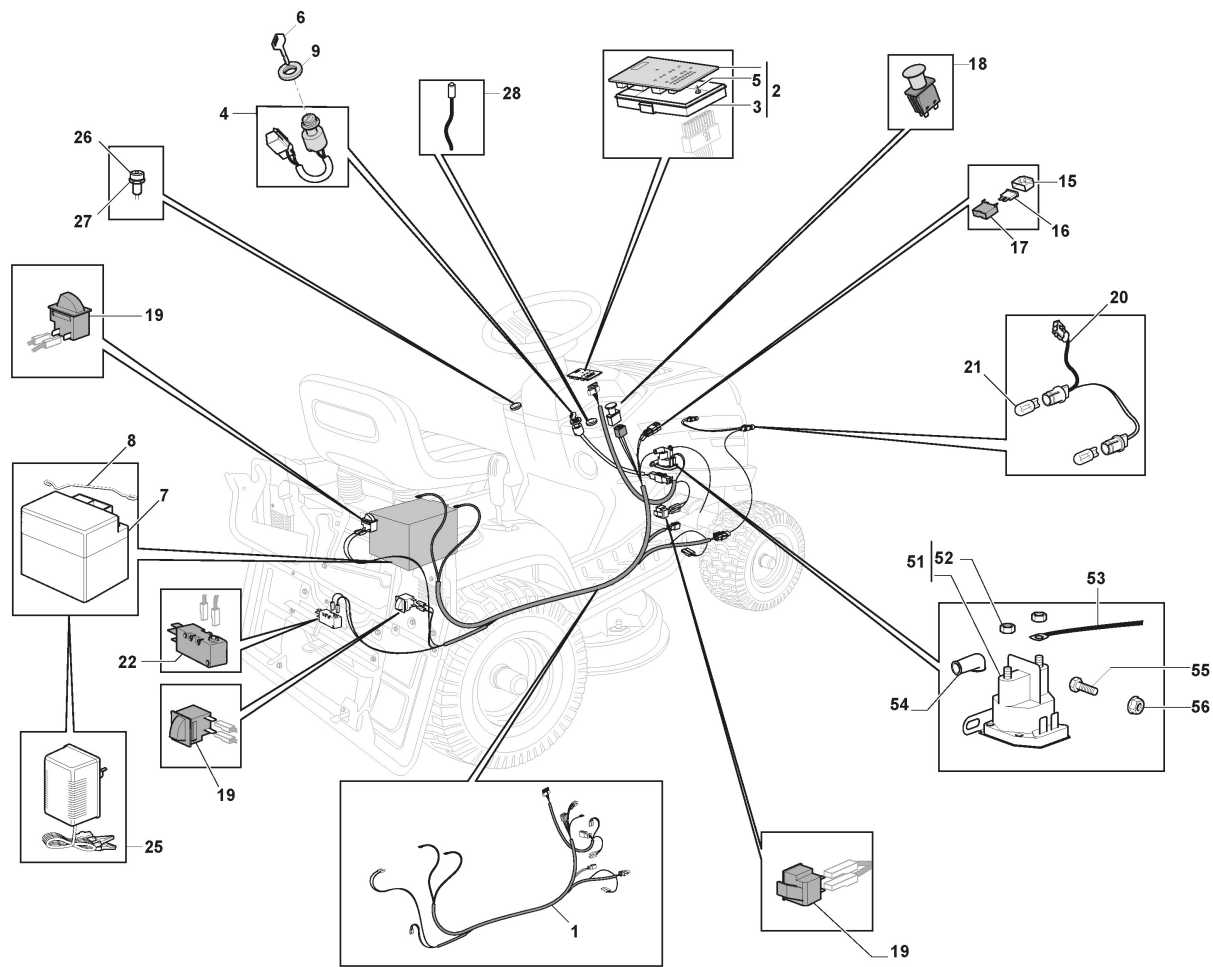

Electrical Parts

Ref.nr.	Antal	Komponentkode	Beskrivelse	Noter	From	Op til
1	1	182040198/0	Cables Ass.Y			To 31-August-2016
1	1	182040198/1	Cables Ass.Y		From	To 31-August-2016
2	1	382722444/0	Electronic Card			To 31-August-2015
2	1	382722444/1	Electronic Card	"LS" marked	From	To 31-August-2015
3	1	325600090/0	Card Protection			To 31-August-2015
3	1	325600090/1	Card Protection		From	To 31-August-2015
4	1	118450075/1	Starting Switch			
5	1	112735105/0	Screw			
6	1	118210023/0	Starting Key			
7	1	118120002/1	Battery			To
7	1	118120007/0	Battery		From 01-September-2016	
8	1	125430265/1	Spring			
9	1	118400863/0	Screwed Ring			
15	2	133215000/0	Cover			
16	1	133340036/0	Fuse 25 A			
16	1	133340040/0	Fuse 10 A			
17	2	133500007/0	Fuse Carrier			
18	1	118450074/0	Clutch Switch			
19	3	119410613/0	Microswitch			
20	1	182040186/0	Cable	for Lamp Version		
21	2	118459100/0	Lamp For Lights	NOT for models with LED Light		
22	1	119410605/1	Microswitch			
25	1	182180090/0	Battery Charger 12V 1A - CE Plugg	CE Plug		
26	1	325605003/0	Button			
27	2	325256250/0	Screwed Ring			
28	1	182040174/0	Led Wiring Assy			
51	1	118736111/0	Starter Relay	Not for KAWASAKI Engines		To 31-August-2015
51	1	118736112/0	Solenoid		From	To 31-August-2015
52	2	112360352/0	Nut			To 31-August-2015
52	2	112361005/0	Nut		From	To 31-August-2015
53	1	125065002/0	Cable			
54	1	118564864/1	Protection			
55	1	112790781/0	Screw			
56	2	112154510/0	Nut