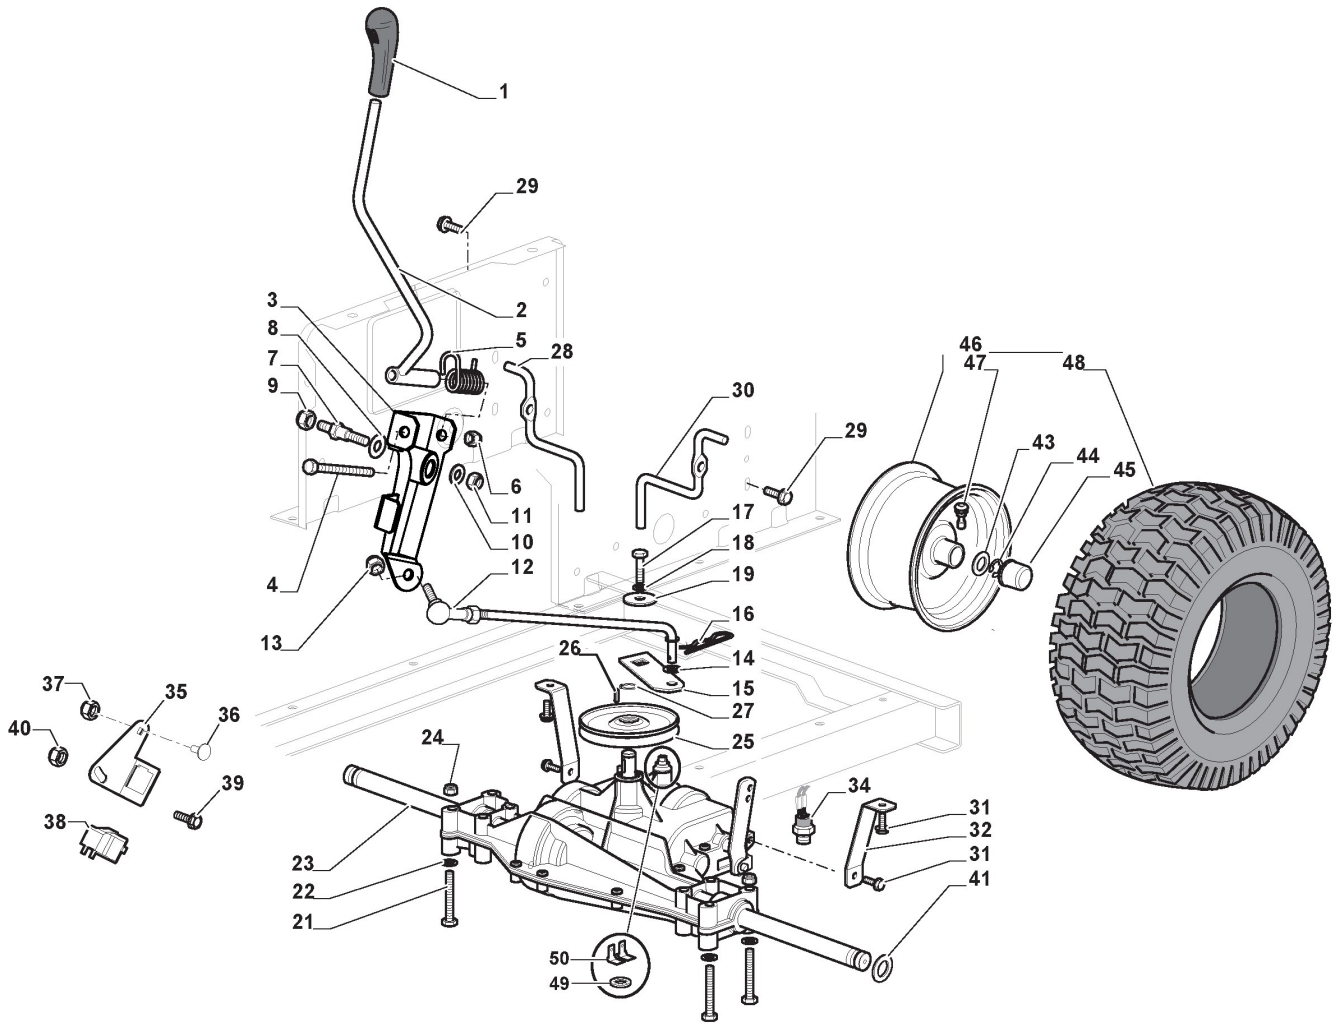

Transmission

Ref.nr.	Antal	Komponentkode	Beskrivelse	Noter	From	Op til
1	1	325394532/0	Knob			
2	1	382318257/0	Lever			
3	1	382774259/1	Clamp			
4	1	112692050/0	Screw			
5	1	125430226/0	Spring			
6	1	112155000/0	Nut			
7	1	125510035/0	Pin			
8	1	322672151/0	Antifriction Washer			
9	1	112155010/0	Nut			
10	1	112523060/0	Washer			
11	1	112155010/0	Nut			
12	1	382000567/0	Rod			
13	1	112154210/0	Nut			
14	1	112521340/0	Washer			
15	1	325318235/0	Lever			
16	1	112141418/0	Cotter Pin			
17	1	112735520/0	Screw			
18	1	112540040/0	Washer			
19	1	322680009/0	Washer			
21	4	112691600/0	Screw			
22	4	112521350/0	Washer			
23	1	118400910/3	Transmission			
24	4	112155000/0	Nut			
25	1	182601509/0	Pulley			
26	1	112139430/0	Key			
27	1	112608950/0	Seeger			
28	1	125270329/0	Belt Guide			
29	2	112735599/0	Screw			
30	1	125270330/0	Belt Guide			
31	4	125943009/0	Screw			
32	2	325785315/0	Support			
34	1	119410608/1	Neutral Switch (Mech.)			
35	1	325785483/0	Support			
36	2	112815200/0	Screw			
37	2	112154510/0	Nut			
38	1	119410614/0	Microswitch			
39	2	112792611/0	Screw			
40	2	112155000/0	Nut			
41	2	125670005/2	Washer			
43	6	125670005/2	Washer			
44	2	112001010/0	Benzing Ring			
45	2	322110240/0	Hub Cap	Stiga Style		
46	2	382000597/0	Rimm			
47	2	125950000/0	Valve			
48	2	125590022/0	Tyre	Specific for Stiga Models		
49	2	112540221/0	Washer			
50	2	133800001/0	Faston Terminal	No longer provided with the transmission