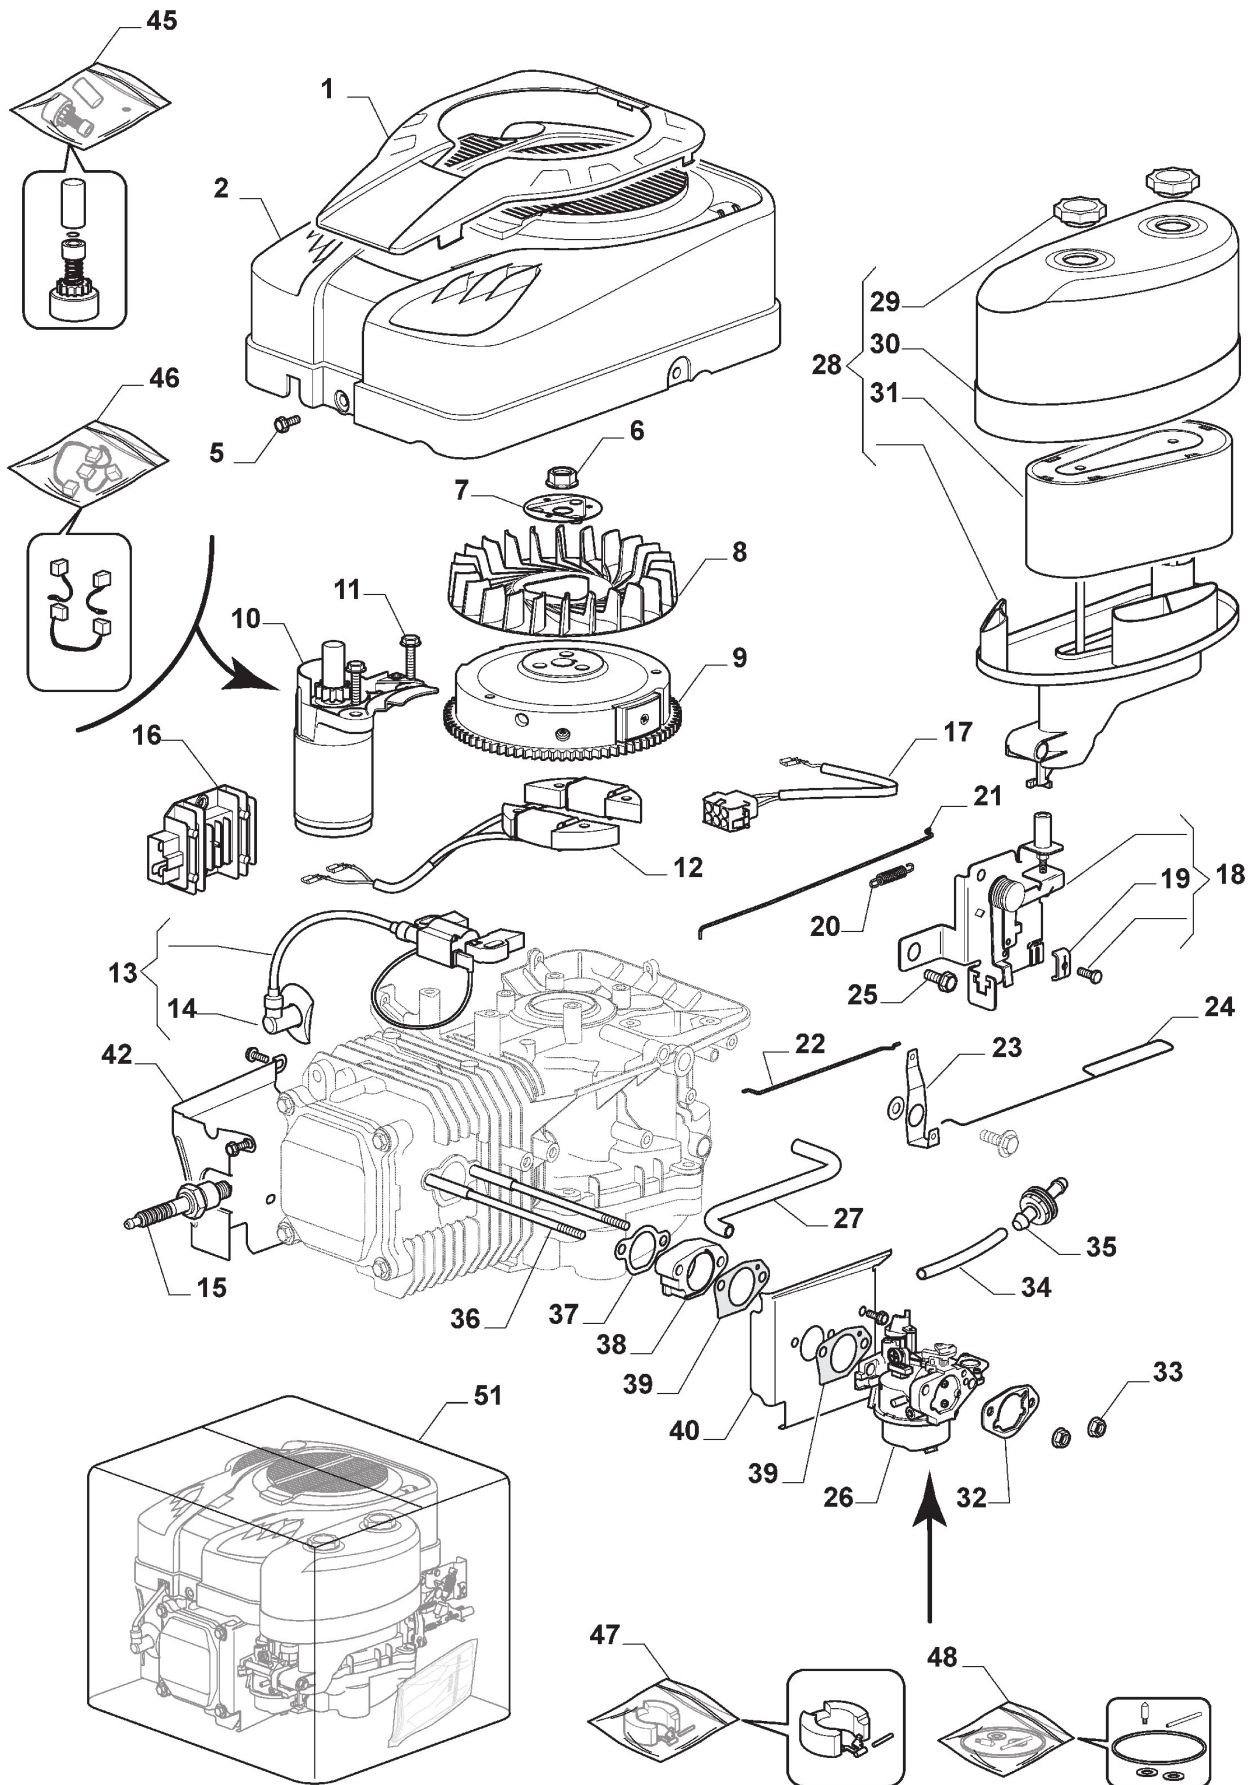

Engine - Carburettor, Tank

Ref.nr.	Antal	Komponentkode	Beskrivelse	Noter	From	Op til
1	1	325055000/0	Hood, Red			
1	1	325055001/0	Cover Ring, Yellow			
1	1	325055002/0	Hood, Black			
2	1	118550516/0	Cover			
5	4	112791213/1	Screw			
6	1	118550237/0	Nut			
7	1	118550236/0	Starter Cup			
8	1	118550235/1	Flywheel Fan			
9	1	118550234/2	Flywheel Ass.Y			
10	1	118550214/0	Start Motor Assy			
11	2	112691100/0	Screw			
12	1	118550210/1	Coil Assy, Charge			
13	1	118550209/1	Electronic Coil			
14	1	118550448/0	Spark Plug Terminal			
15	1	9400-0244-00	Spark Plug			
16	1	118550208/0	Rectfier			
17	1	118550207/1	Output Wire, Rectifier			
18	1	118550331/1	Remote Control Assy			
19	1	118550212/0	Casing Clamp			
20	1	118550213/0	Spring			
21	1	118551219/0	Governor Link			
22	1	118551218/0	Rod Choke			
23	1	118551267/0	Bracket			
24	1	118551221/0	Throttle Rod			
25	2	118551277/0	Bolt			
26	1	118550763/1	Carburetor			
27	1	118550225/1	Breather Fule Pipe			
28	1	118550202/2	Air Cleaner Assy			
29	2	118550201/0	Knob			
30	1	118550200/0	Air Cleaner Cover			
31	1	118550199/0	Air Filter			
32	1	118550762/0	Air Filter Gasket			
33	2	112292102/0	Nut			
34	1	118550432/0	Fuel Pipe			
35	1	118550354/1	Fuel Filter			
36	2	118551279/0	Double-Screw Bolt			
37	1	118551263/0	Intake Manifold Gasket			
38	1	118551265/0	Intake Manifold			
39	2	118551262/0	Carburetor Gasket			
40	1	118551259/0	Guard			
42	1	118551260/0	Guard			
45	1	118550365/1	Kit Repair			
46	1	118550332/1	Brushhold			
47	1	118550440/0	Kit Repair, Carburettor			
48	1	118550442/0	Carburettor Gasket Set			
51	1	118550526/0	Engine Assembled