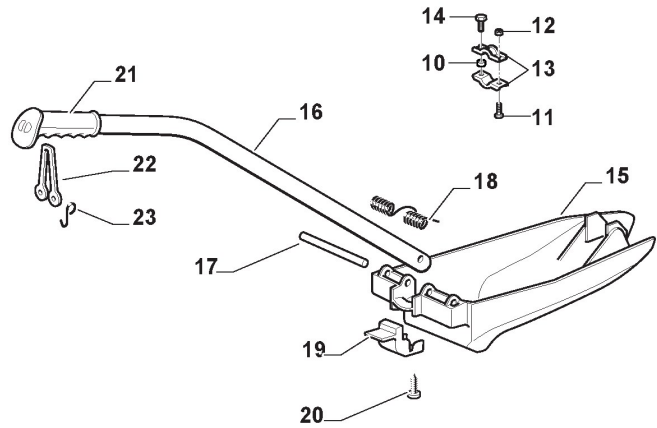

Optionals On Request

Ref.nr.	Antal	Komponentkode	Beskrivelse	Noter	From	Op til
1	1	382869038/0	Muffler Protection			
2	4	112735599/0	Screw			
3	2	125160074/0	Spacer			To S/N
3	2	125160108/0	Spacer		From S/N	19JA3RON
5	2	382650211/0	Stiffening			001409
7	2	112155000/0	Nut			
8	1	125510021/1	Hitch Pin			
9	1	124487999/0	Spring Pin			
10	1	122170600/0	Spacer			
11	1	112792099/0	Screw			
12	3	112292102/0	Nut			
13	2	327546015/2	Plate			
14	1	112791400/0	Screw			
15	1	325140104/0	Deflector			To
15	1	325140104/1	Deflector		From	
16	1	325394021/0	Handle		01-Septem	
17	1	125510077/0	Pin		ber-2013	
18	1	125430245/0	Spring			
19	1	325547320/0	Plate			
20	1	112735403/0	Screw			
21	1	325280000/1	Handgrip			
22	1	125840011/1	Tie Rod			
23	2	125253004/0	Mulch.Kit Fixing Hook			
24	2	118566112/0	Polyethylene Push Road Ivars D=20inch			
25	1	325600093/0	Ejection Guard			To
25	1	325600093/1	Ejection Guard		From	31-August-
26	1	382869044/0	Support			2017
27	2	125510022/1	Pin			
28	2	124487998/0	Cotter Pin			
29	2	112689515/0	Screw			
30	2	112154510/0	Nut			
31	1	124487999/0	Spring Pin			
32	1	382180028/0	Outfit, Screws