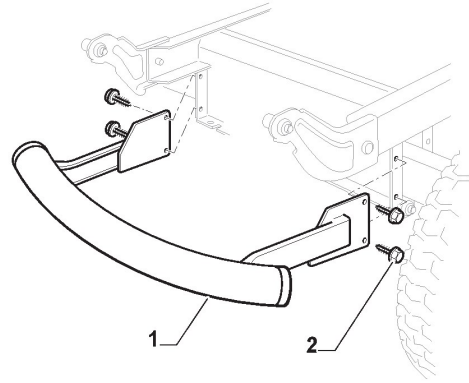

Optionals On Request

Ref.nr.	Antal	Komponentkode	Beskrivelse	Noter	From	Op til
1	1	382869038/0	Muffler Protection			
2	4	112735599/0	Screw			
3	2	125160074/0	Spacer			To S/N
3	2	125160108/0	Spacer		From S/N	19JA3RON
5	2	382650211/0	Stiffening			001409
7	2	112155000/0	Nut			
8	1	125510021/1	Hitch Pin			
9	1	124487999/0	Spring Pin			
10	1	122170600/0	Spacer			
11	1	112792099/0	Screw			
12	3	112292102/0	Nut			
13	2	327546015/2	Plate			
14	1	112791400/0	Screw			
15	1	325140104/0	Deflector			To
15	1	325140104/1	Deflector		From	
16	1	325394021/0	Handle		01-Septem	
17	1	125510077/0	Pin		ber-2013	
18	1	125430245/0	Spring			
19	1	325547320/0	Plate			
20	1	112735403/0	Screw			
21	1	325280000/1	Handgrip			
22	1	125840011/1	Tie Rod			
23	2	125253004/0	Mulch.Kit Fixing Hook			
24	2	118566112/0	Polyethylene Push Road Ivars D=20inch			
25	1	325600093/0	Ejection Guard			To
25	1	325600093/1	Ejection Guard		From	31-August-
26	1	382869044/0	Support			2017
27	2	125510022/1	Pin			
28	2	124487998/0	Cotter Pin			
29	2	112689515/0	Screw			
30	2	112154510/0	Nut			
31	1	124487999/0	Spring Pin			
32	1	382180028/0	Outfit, Screws