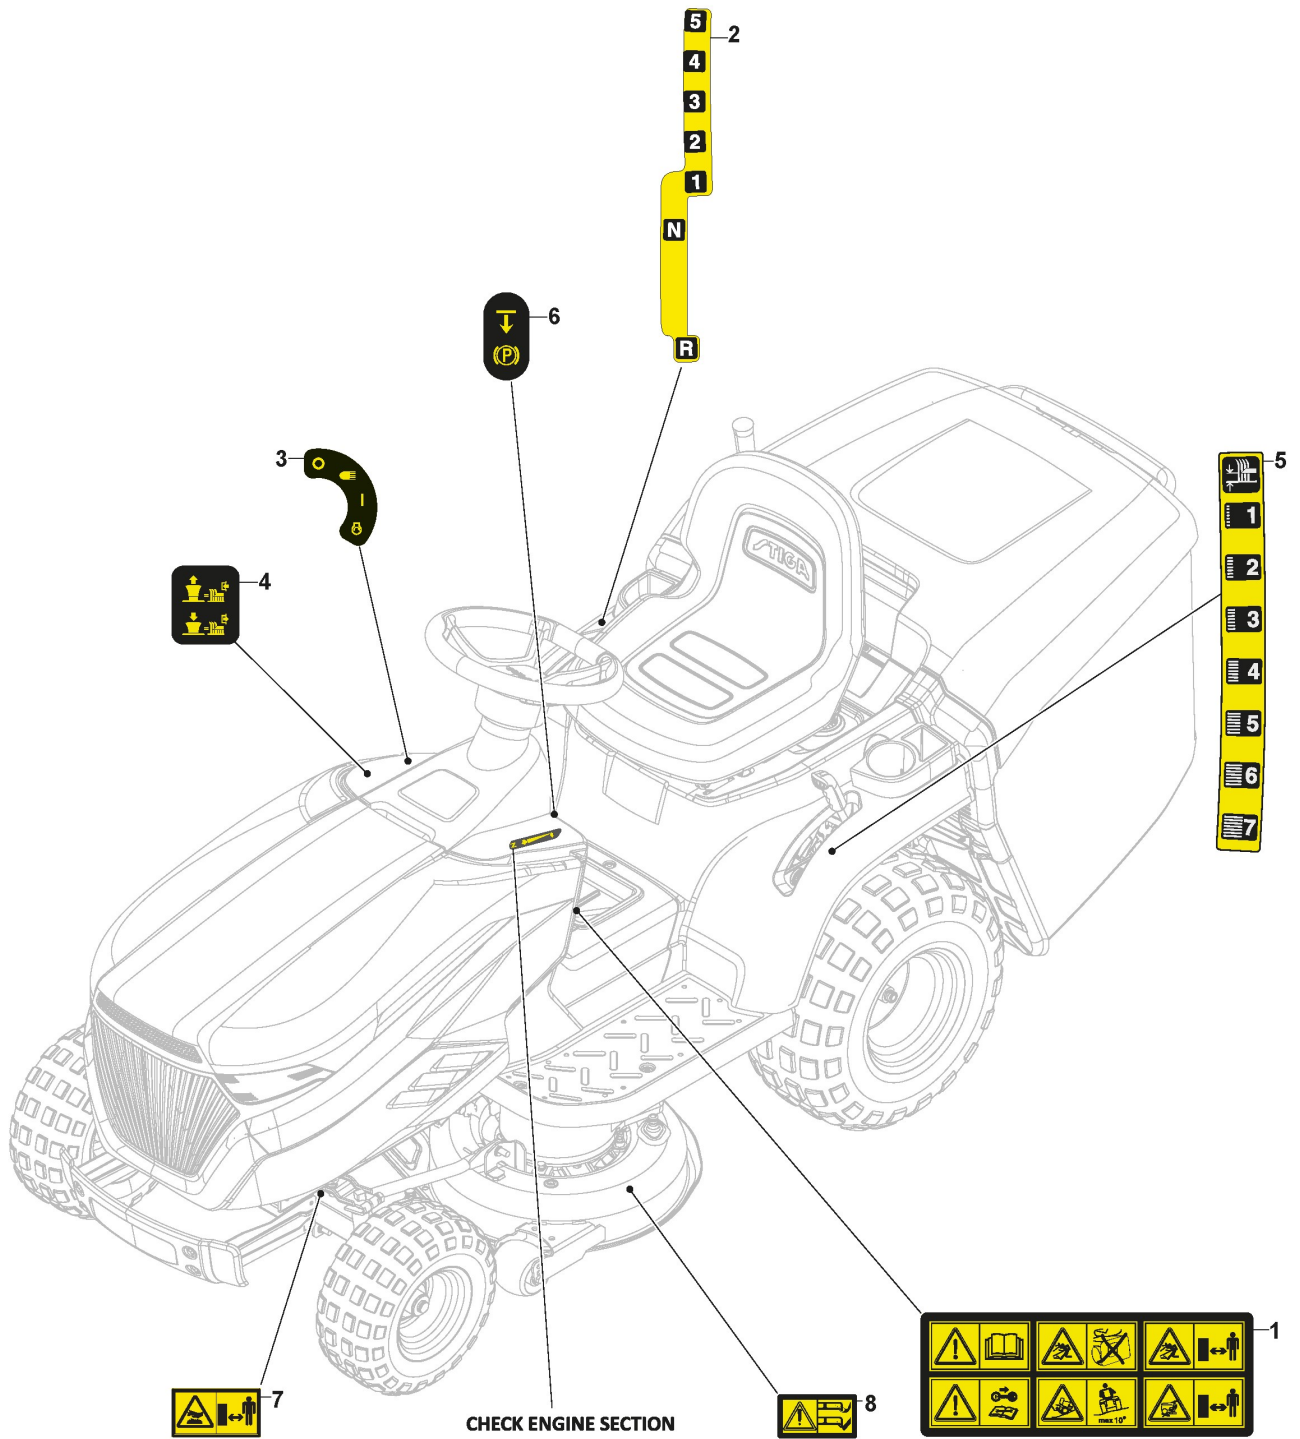

Labels

Ref.nr.	Antal	Komponentkode	Beskrivelse	Noter	From	Op til
1	1	114361553/1	Label			
2	1	114366141/0	Label			
3	1	114363699/0	Label			
4	1	114361438/0	Label			
5	1	114363701/0	Label			To
5	1	114366142/0	Label		From	31-August-2014
6	1	114363700/0	Label			
7	1	114364961/3	Label			
8	1	114356699/1	Label