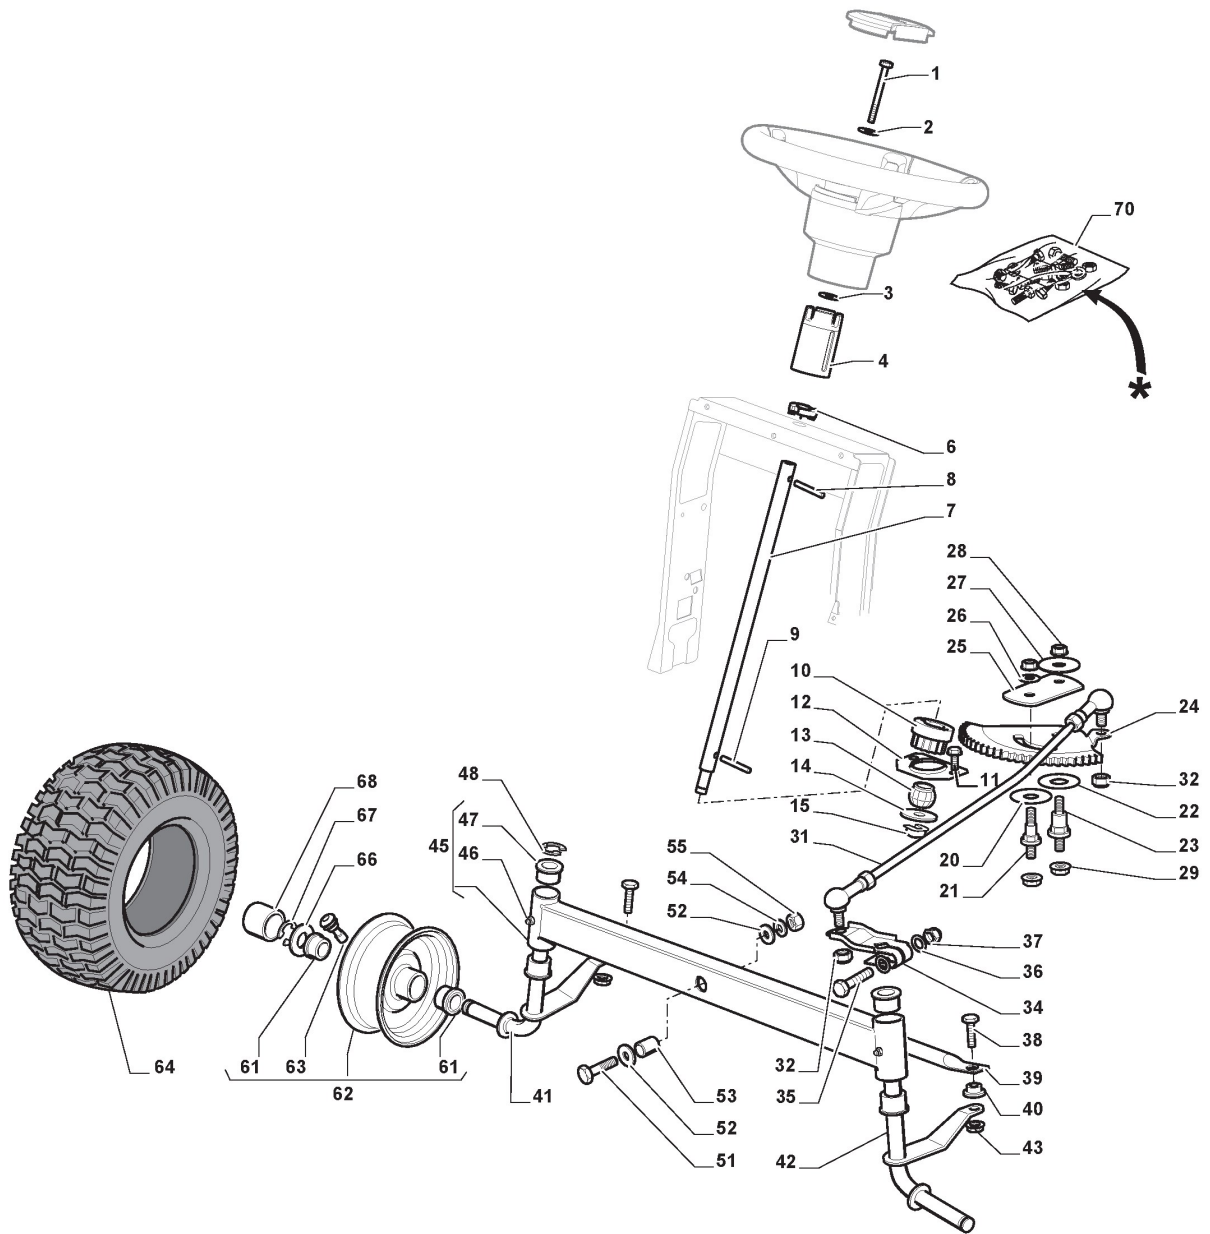

Steering

Ref.nr.	Antal	Komponentkode	Beskrivelse	Noter	From	Op til
1	1	112692050/0	Screw			
2	1	112540260/0	Washer			
3	1	112523070/0	Washer			
4	1	382785266/0	Support			
6	1	325038008/0	Bushing			
7	1	125520007/0	Steering Column			
8	1	112620300/0	Spring			
9	1	112622650/0	Dowel pin			
10	1	125570003/0	Pinion			
11	2	127943051/0	Screw			
12	1	325785213/1	Support			
13	1	325743000/0	Joint			
14	1	112521370/0	Washer			
15	1	112436030/0	Plate			
20	1	322672151/0	Antifriction Washer			
21	1	125510104/0	Pin			To S/N 19KA3RON
21	1	125510173/0	Pin		From S/N 19GA3RON 000127	
22	1	125670023/0	Washer			
23	1	125510109/0	Pin			To S/N 19KA3RON 007494
23	1	125510165/0	Pin		From S/N 19FA3RON	
24	1	325735519/0	Steering Sector			
25	1	325547233/0	Plate			
26	1	112369500/0	Elastic Washer			
27	1	122160400/0	Elastic Disc			
28	2	112155010/0	Nut			
29	2	112155010/0	Nut			
31	1	382000566/2	Steering Rod			
32	2	112156602/0	Nut			
34	1	325318243/0	Lever			To 16-June-20 19
34	1	382318323/0	Steering Control Lever		From 15-June-20 19	
35	1	112692390/0	Screw			To 16-June-20 19
35	1	112692395/2	Screw		From 15-June-20 19	
36	2	112521360/0	Washer	no more needed		To 17-June-20 19
37	1	112155020/0	Nut		From 15-June-20 19	
37	1	112156602/0	Nut			To 16-June-20 19
38	2	125510103/0	Pin			To 16-June-20 19
39	1	325840029/0	Tie Rod			
40	2	325038007/0	Bushing			
41	1	382230373/0	Right Stub Axle			To S/N 19FA3RON 000054
41	1	382230373/1	Right Stub Axle		From S/N 19FA3RON	
42	1	382230375/0	Left Stub Axle			To S/N 19FA3RON 000102
42	1	382230375/1	Left Stub Axle		From S/N 19FA3RON	
43	2	112155000/0	Nut			
45	1	382034030/0	Equalizer With Bush And Lubricator			
46	2	112379511/0	Grease Dispenser			
47	4	125034002/1	Bushing			
48	1	112001010/0	Benzing Ring			
51	1	112692695/0	Screw