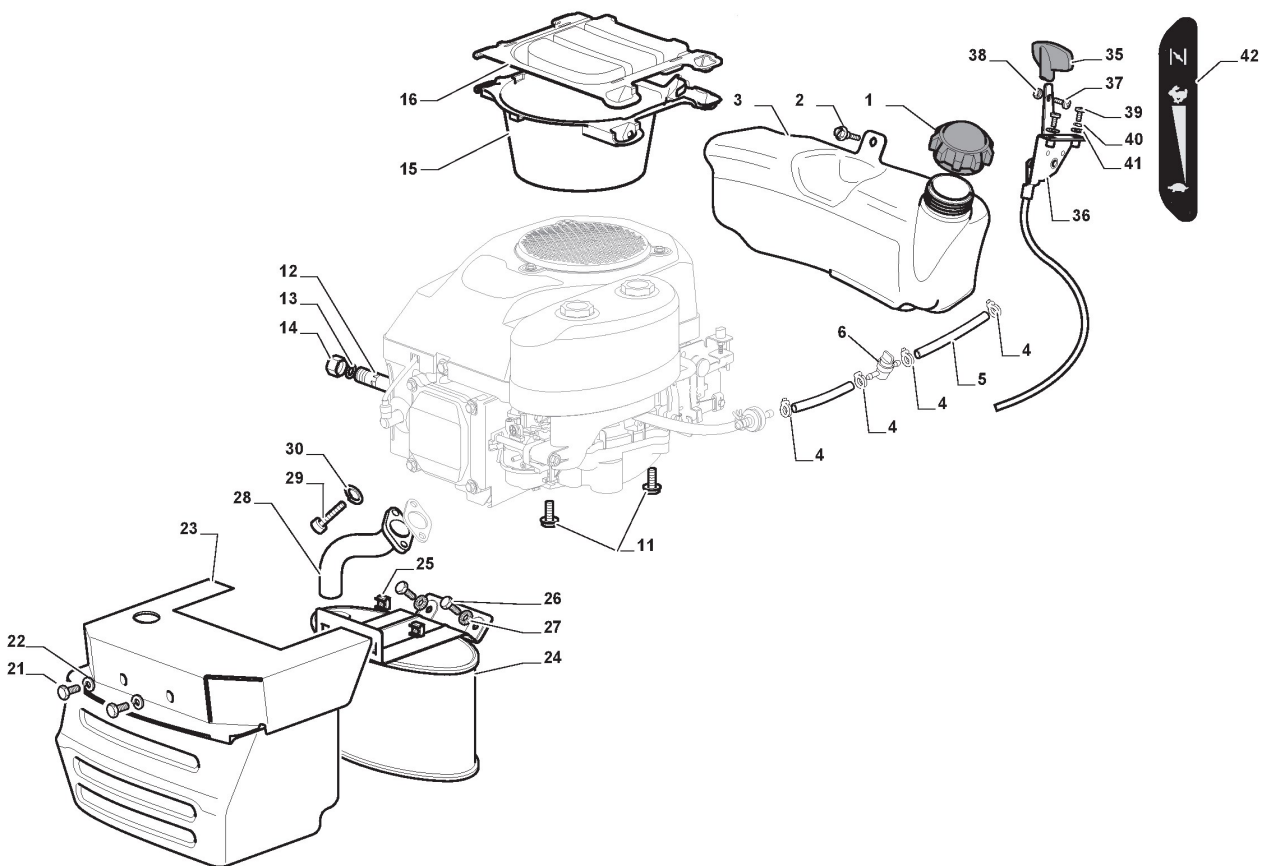

Engine - ST.

Ref.nr.	Antal	Komponentkode	Beskrivelse	Noter	From	Op til
1	1	125795001/1	Cap			
2	4	125943006/0	Screw			
3	1	325735126/0	Fuel Tank			To
3	1	325735126/1	Tank		From	31-August-2017
4	4	118375051/1	Fair Led			
5	1	325869057/0	Connecting Tube			
6	1	118562996/0	Shut out valve			
11	4	112735108/1	Screw			
12	1	127598060/0	Oil Discharge Extension			
13	1	118401001/1	Oil Seal			
14	1	118737849/0	Plug			
15	1	325108044/0	Conveyor			To
15	1	325108044/1	Conveyor	if foreseen in assortment	From	
16	1	325263302/1	Air Intake Grill	if foreseen in assortment	01-September-2010	
21	2	112792611/0	Screw			
22	2	112540260/0	Washer			
23	1	382598045/0	Muffler Protection			To
23	1	382598045/1	Muffler Protection		From	25-May-2019
24	1	182750010/0	Muffler			
25	2	112360425/0	Nut			
26	2	112792611/0	Screw			
27	2	112540260/0	Washer			
28	1	118738231/1	Exhaust Tube			
29	2	112737450/0	Screw			
30	2	112540260/0	Washer			
35	1	325394531/0	Knob			
36	1	182000215/0	Accelerator			
37	1	112726389/0	Screw			
38	1	112290800/0	Nut			
39	2	112726389/0	Screw			
40	2	112540020/0	Washer			
41	2	112521310/0	Washer			
42	1	114363697/0	Label