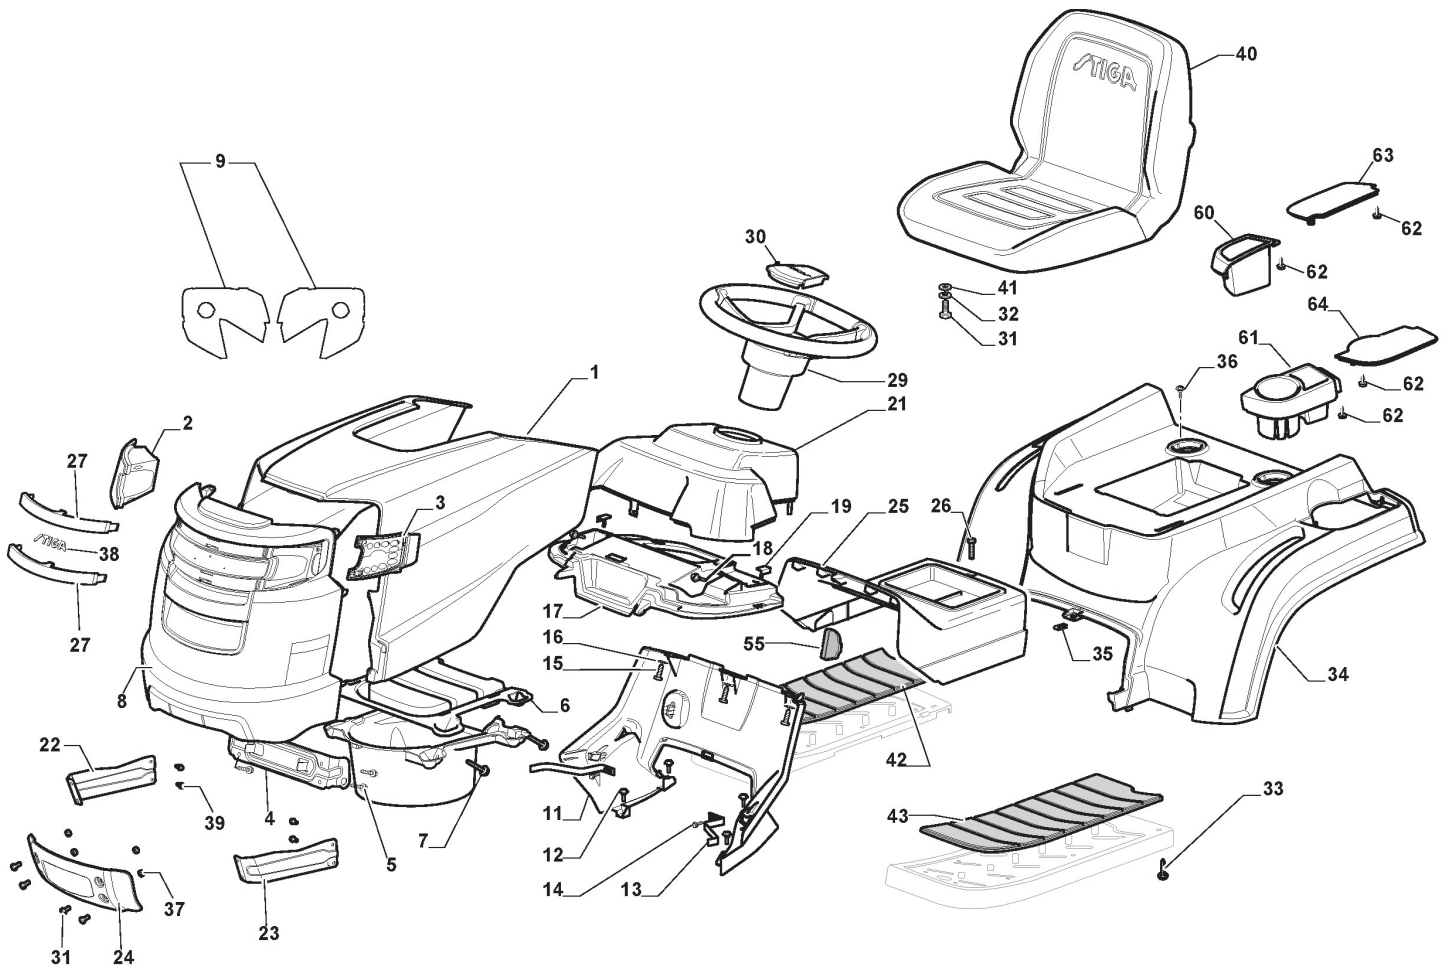

STIGA

ESTATE 2084 (2017)

2T2000481/14

Spare parts list Reservdelar Repuestos Ersatzteile Pièces détachées Reserve onderdelen Catalogo ricambi

- Use ST. S.p.A. Genuine Spare Parts specified in the parts list for repair and/or replacement.
- The contents described in the parts list may change due to improvement.
- The drawings of the spare parts are only indicative And might Not represent the part in question exactly.
- The indications "right" - "left" - "front" - "rear" refer to the position of the operator when using the machine.
- When placing orders of parts for repair And/Or replacement, make sure that the illustrated parts list Is the one applying to the machine's year of manufacture, as shown on the identification plate attached to the machine.

Frame - Rear Plate

Ref.nr.	Antal	Komponentkode	Beskrivelse	Noter	From	Op til
1	1	325774501/0	Clamp			
2	1	325774507/0	Clamp			
3	2	325650163/0	Stiffening			
4	8	125943009/0	Screw			
5	2	125943009/0	Screw			
6	1	325547299/0	Rear Plate, Upper Part			
7	1	112789008/0	Screw			
8	1	127430554/0	Spring			To
8	1	127430600/0	Spring		From 01-September-2013	
9	1	112154330/0	Nut			
10	4	125943010/0	Screw			
11	6	112789008/0	Screw			
12	6	112521320/0	Washer			
13	6	112437503/0	Plate			
15	2	112728686/0	Screw			
16	1	325109522/0	Protection Cover			
17	1	325318276/0	Gearshift			
18	1	325785400/0	Support			To
18	1	325785428/0	Support		From 01-September-2012	
19	2	125943010/0	Screw			
20	1	325318277/0	Lever			
25	4	125943009/0	Screw			
26	2	325774521/0	Clamp			
28	1	325650151/0	Stiffening			
29	1	325650153/0	Stiffening			
30	1	112789008/0	Screw			
31	1	325755061/0	Bracket			
32	1	112154330/0	Nut			
33	1	325774533/0	Clamp			
34	1	125510080/1	Pin			To
34	1	125510080/2	Pin		From 01-September-2015	
35	1	112154510/0	Nut			
36	1	125430282/0	Spring			
37	1	382547071/0	Rear Plate, Lower Part			
40	1	382180121/0	Outfit, Screws			
41	1	325600107/0	Micro Protection			