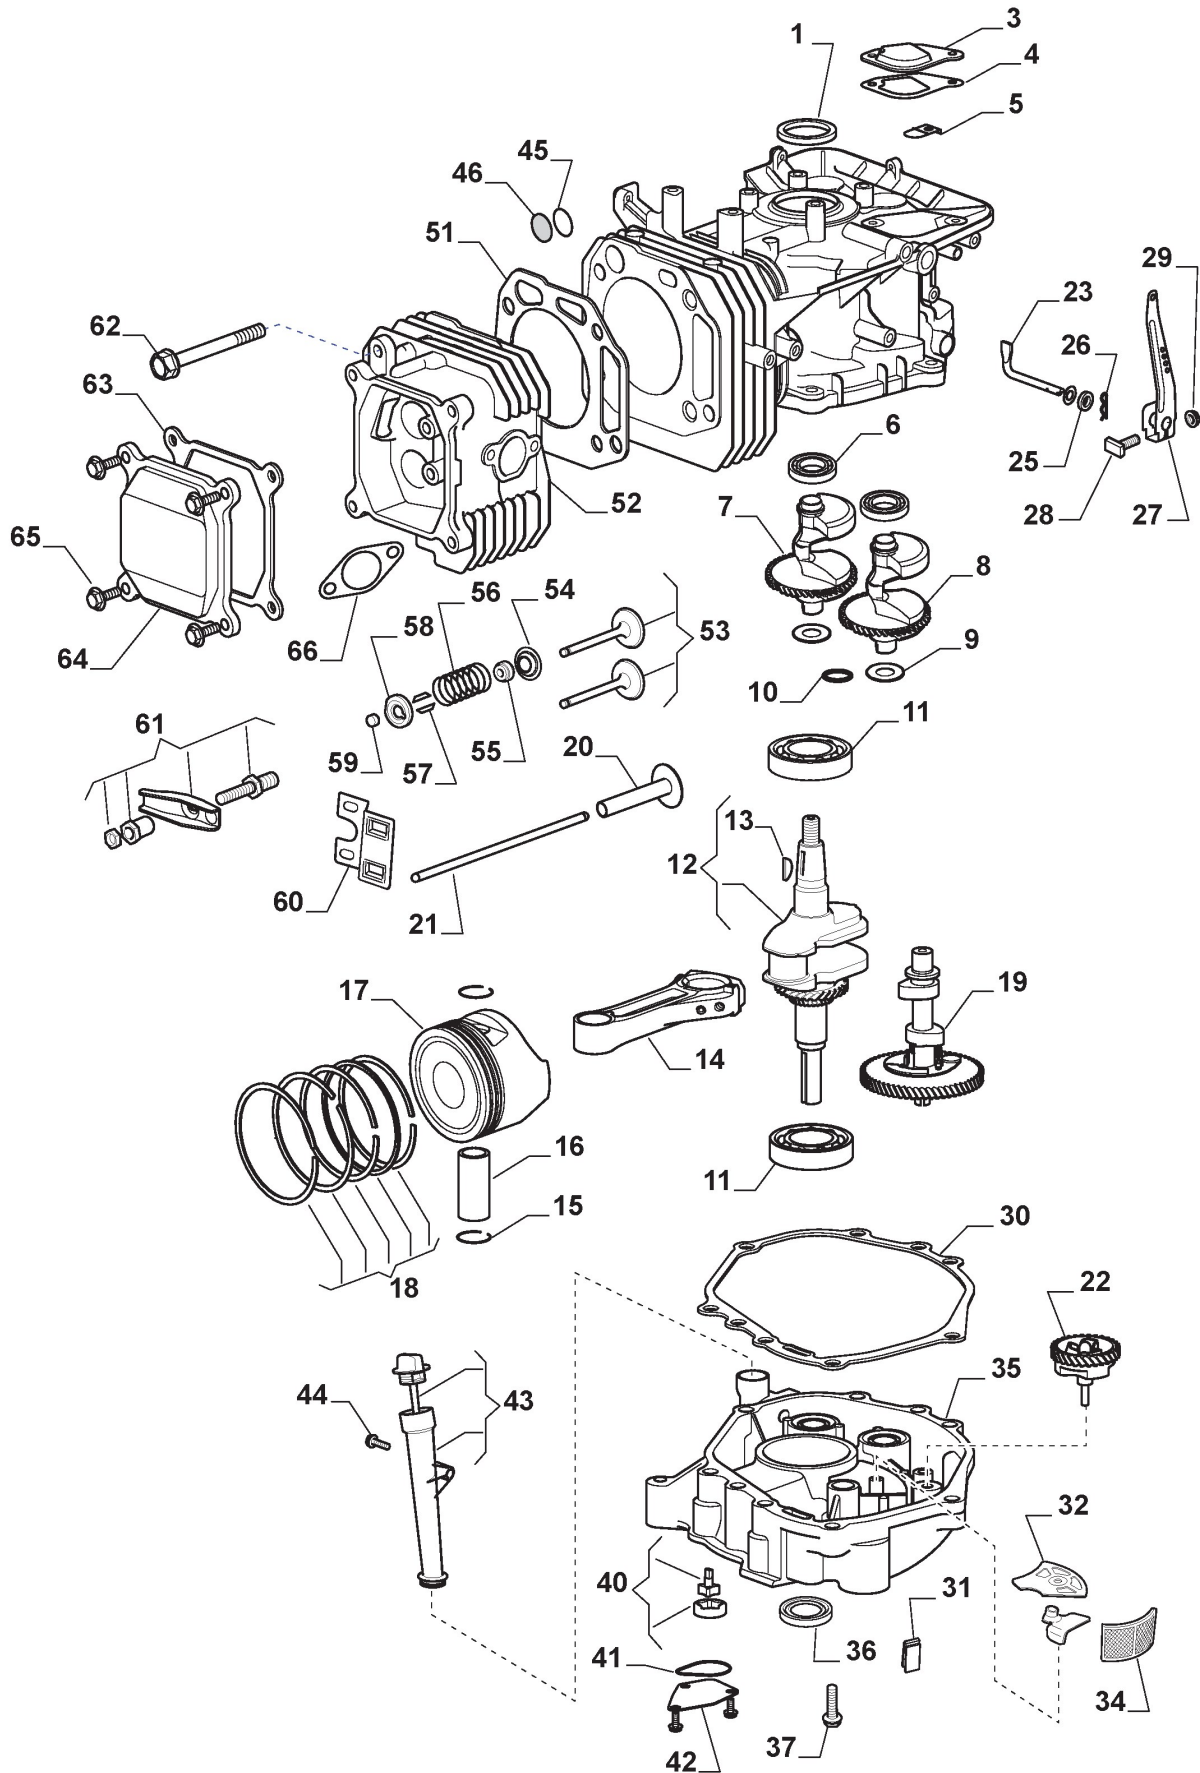

Engine - Piston, Crankshaft

Ref.nr.	Antal	Komponentkode	Beskrivelse	Noter	From	Op til
57	4	118551247/0	Valve keeper			
58	2	118551246/0	Retainer			
59	2	118551244/0	Valve cap			
60	1	118551255/0	Plate			
61	1	118551250/0	Valve Arm Set			
62	4	118551278/0	Screw			
63	1	118551238/0	Seal			
64	1	118550206/0	Cover Comp., Head			
65	4	118551276/0	Bolt			
66	1	118551272/0	Muffler Gasket