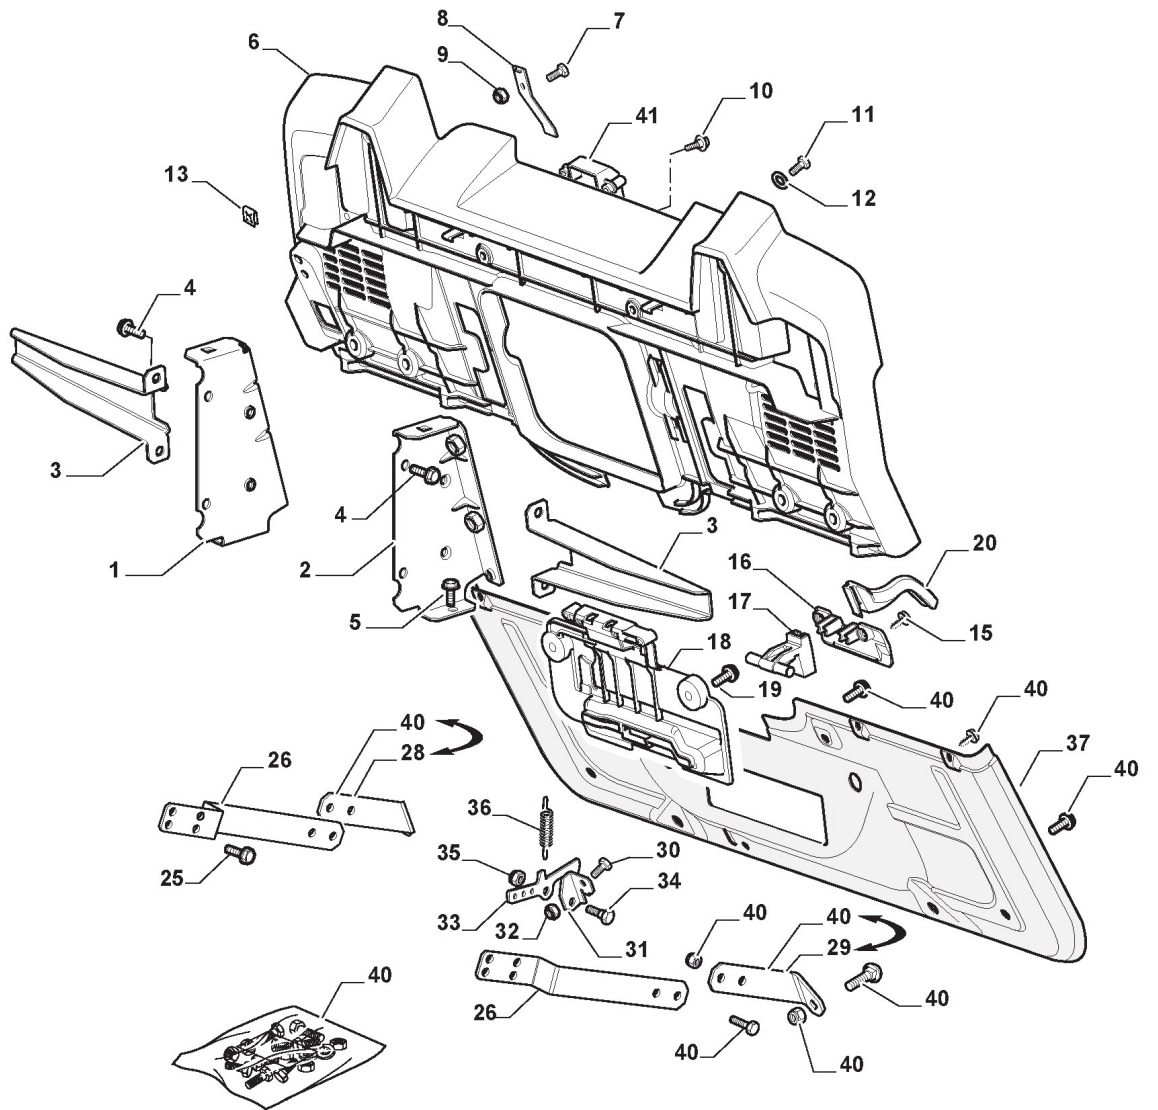

STIGA

ESTATE 2084 (2017)

2T2000481/14

Spare parts list Reservdelar Repuestos Ersatzteile Pièces détachées Reserve onderdelen Catalogo ricambi

- Use ST. S.p.A. Genuine Spare Parts specified in the parts list for repair and/or replacement.
- The contents described in the parts list may change due to improvement.
- The drawings of the spare parts are only indicative And might Not represent the part in question exactly.
- The indications "right" - "left" - "front" - "rear" refer to the position of the operator when using the machine.
- When placing orders of parts for repair And/Or replacement, make sure that the illustrated parts list Is the one applying to the machine's year of manufacture, as shown on the identification plate attached to the machine.

Frame - Rear Plate

Ref.nr.	Antal	Komponentkode	Beskrivelse	Noter	From	Op til
1	1	325774501/0	Clamp			
2	1	325774507/0	Clamp			
3	2	325650163/0	Stiffening			
4	8	125943009/0	Screw			
5	2	125943009/0	Screw			
6	1	325547299/0	Rear Plate, Upper Part			
7	1	112789008/0	Screw			
8	1	127430554/0	Spring			To
8	1	127430600/0	Spring		From 01-September-2013	
9	1	112154330/0	Nut			
10	4	125943010/0	Screw			
11	6	112789008/0	Screw			
12	6	112521320/0	Washer			
13	6	112437503/0	Plate			
15	2	112728686/0	Screw			
16	1	325109522/0	Protection Cover			
17	1	325318276/0	Gearshift			
18	1	325785400/0	Support			To
18	1	325785428/0	Support		From 01-September-2012	
19	2	125943010/0	Screw			
20	1	325318277/0	Lever			
25	4	125943009/0	Screw			
26	2	325774521/0	Clamp			
28	1	325650151/0	Stiffening			
29	1	325650153/0	Stiffening			
30	1	112789008/0	Screw			
31	1	325755061/0	Bracket			
32	1	112154330/0	Nut			
33	1	325774533/0	Clamp			
34	1	125510080/1	Pin			To
34	1	125510080/2	Pin		From 01-September-2015	
35	1	112154510/0	Nut			
36	1	125430282/0	Spring			
37	1	382547071/0	Rear Plate, Lower Part			
40	1	382180121/0	Outfit, Screws			
41	1	325600107/0	Micro Protection			