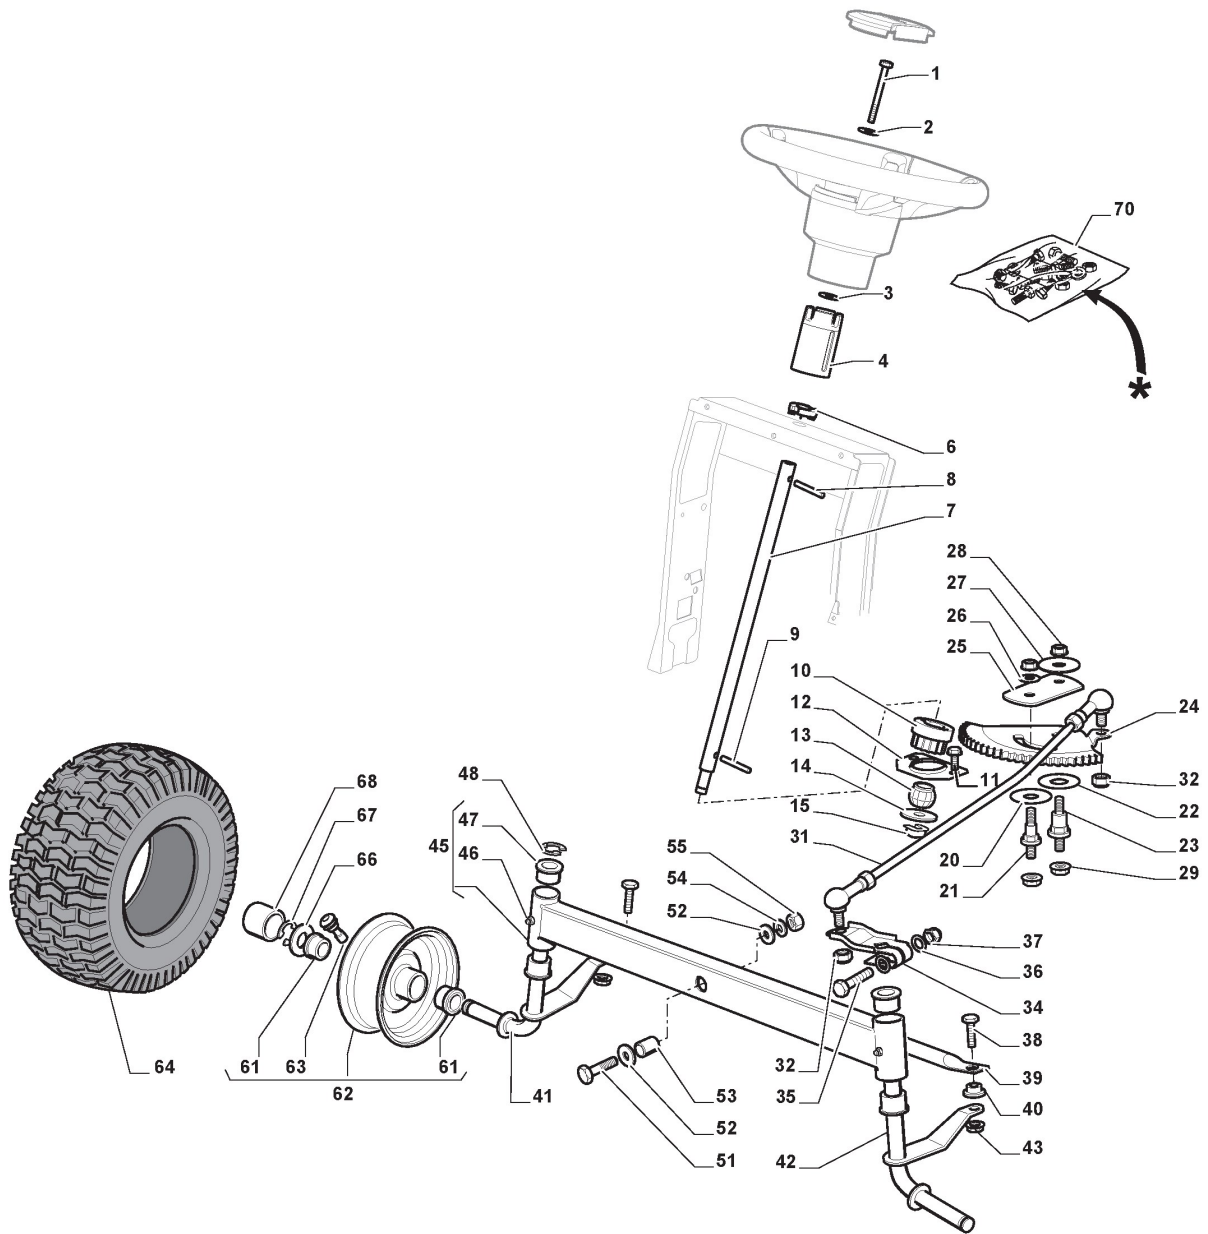

Steering

Ref.nr.	Antal	Komponentkode	Beskrivelse	Noter	From	Op til
52	2	112523100/0	Washer			
53	1	125160016/0	Spacer			To
53	1	125160016/1	Spacer		From	
54	1	112587100/0	Grower		01-September-2013	
55	1	112295300/0	Nut			
61	4	125122200/2	Bearing			
62	2	182000598/0	Rimm			
63	2	125950000/0	Valve			
64	2	125590020/0	Tyre	For Stiga Models		
66	2	125670005/1	Washer			To
66	2	125670005/2	Washer		From	
67	2	112001010/0	Benzing Ring		01-September-2014	
68	2	322110240/0	Hub Cap			
70	1	382180124/0	Outfit, Screws