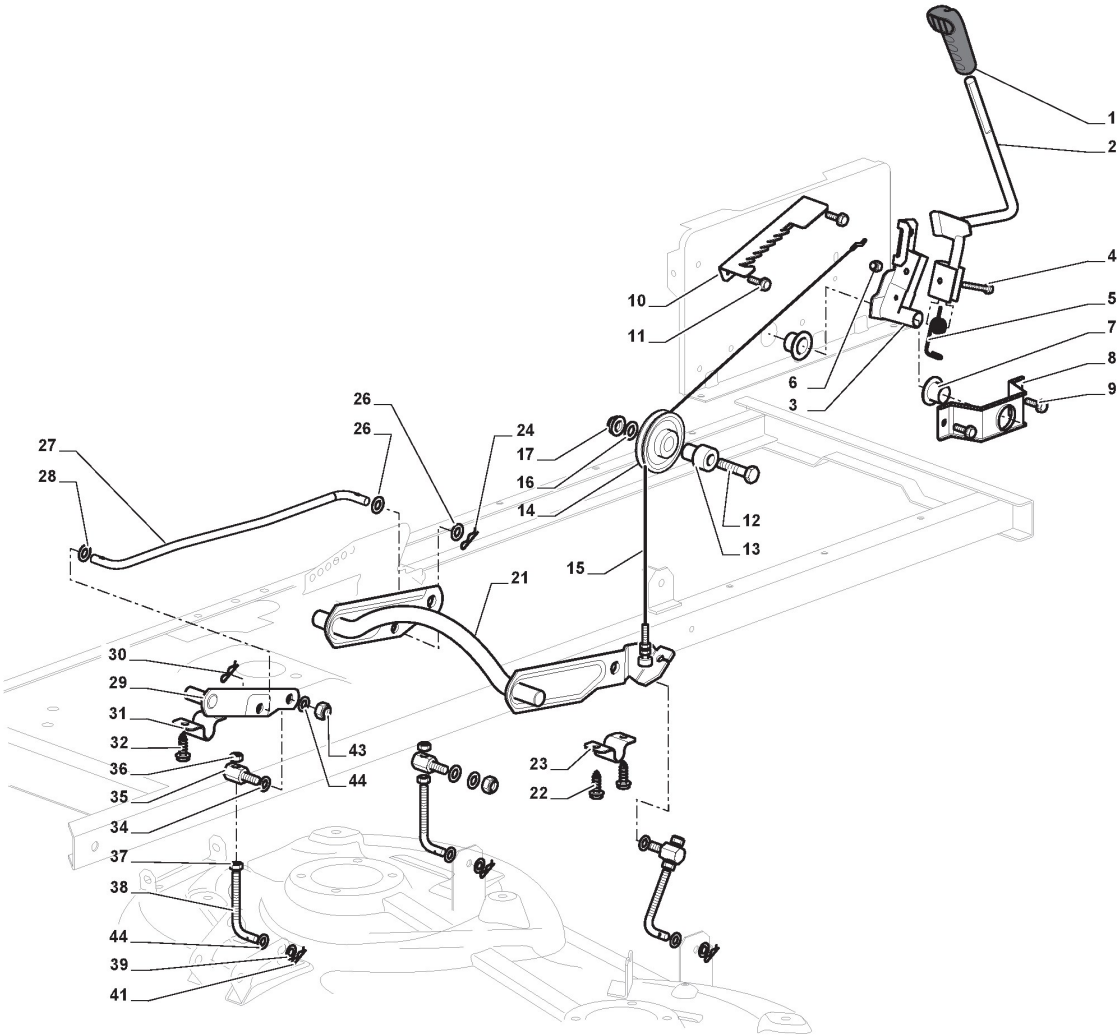

Cutting Plate Lifting

Ref.nr.	Antal	Komponentkode	Beskrivelse	Noter	From	Op til
1	1	325394533/0	Knob			
2	1	382318255/0	Lever			
3	1	382318231/0	Axle			To S/N 20JA3RON 003034
3	1	382318231/1	Lifting Axle Assy		From S/N 20JA3RON	
4	1	112674700/0	Screw			
5	1	125430261/0	Spring			
6	1	112154510/0	Nut			
7	2	325038006/0	Bushing			
8	1	325785297/0	Support			
9	2	125943009/0	Screw			
10	1	325735515/0	Steering Sector			
11	2	125943009/0	Screw			
12	1	112793701/0	Screw			
13	1	125040636/1	Bushing			
14	1	125601579/0	Pulley			
15	1	382004620/0	Wire			
16	1	112523060/0	Washer			
17	1	112293201/0	Nut			
21	1	382318297/0	Axle			To S/N 19FA3RON 000412
21	1	382318297/1	Axle		From S/N 19FA3RON	
22	4	112735599/0	Screw			
23	2	325547231/0	Plate			To S/N 20JA3RON
23	2	325547231/1	Plate		From S/N 20JA3RON 000567	
24	1	124487997/0	Cotter Pin			
26	2	325670010/0	Antifriction Washer			
27	1	125033109/0	Connecting Rod			
28	1	325670010/0	Antifriction Washer			
29	1	382318293/0	Axle			To S/N 19FA3RON
29	1	382318293/1	Axle		From S/N 19FA3RON 000061	
30	1	124487997/0	Cotter Pin			
31	1	325547231/0	Plate			To S/N 20JA3RON 000566
31	1	325547231/1	Plate		From S/N 20JA3RON	
32	2	112735599/0	Screw			
34	3	325670008/1	Washer			
35	3	125510107/1	Pin			To S/N 19KA3RON 005043
35	3	125510170/0	Pin		From S/N 19FA3RON	
36	3	112156602/0	Nut			
37	3	112295200/0	Nut			
38	1	125840012/0	Tie Rod			To S/N 20BA3RON 001428
38	1	125840012/1	Tie Rod		From S/N 20BA3RON	
39	3	325670008/1	Washer			
41	3	124487998/0	Cotter Pin			
43	3	112156602/0	Nut			
44	6	112521360/0	Washer