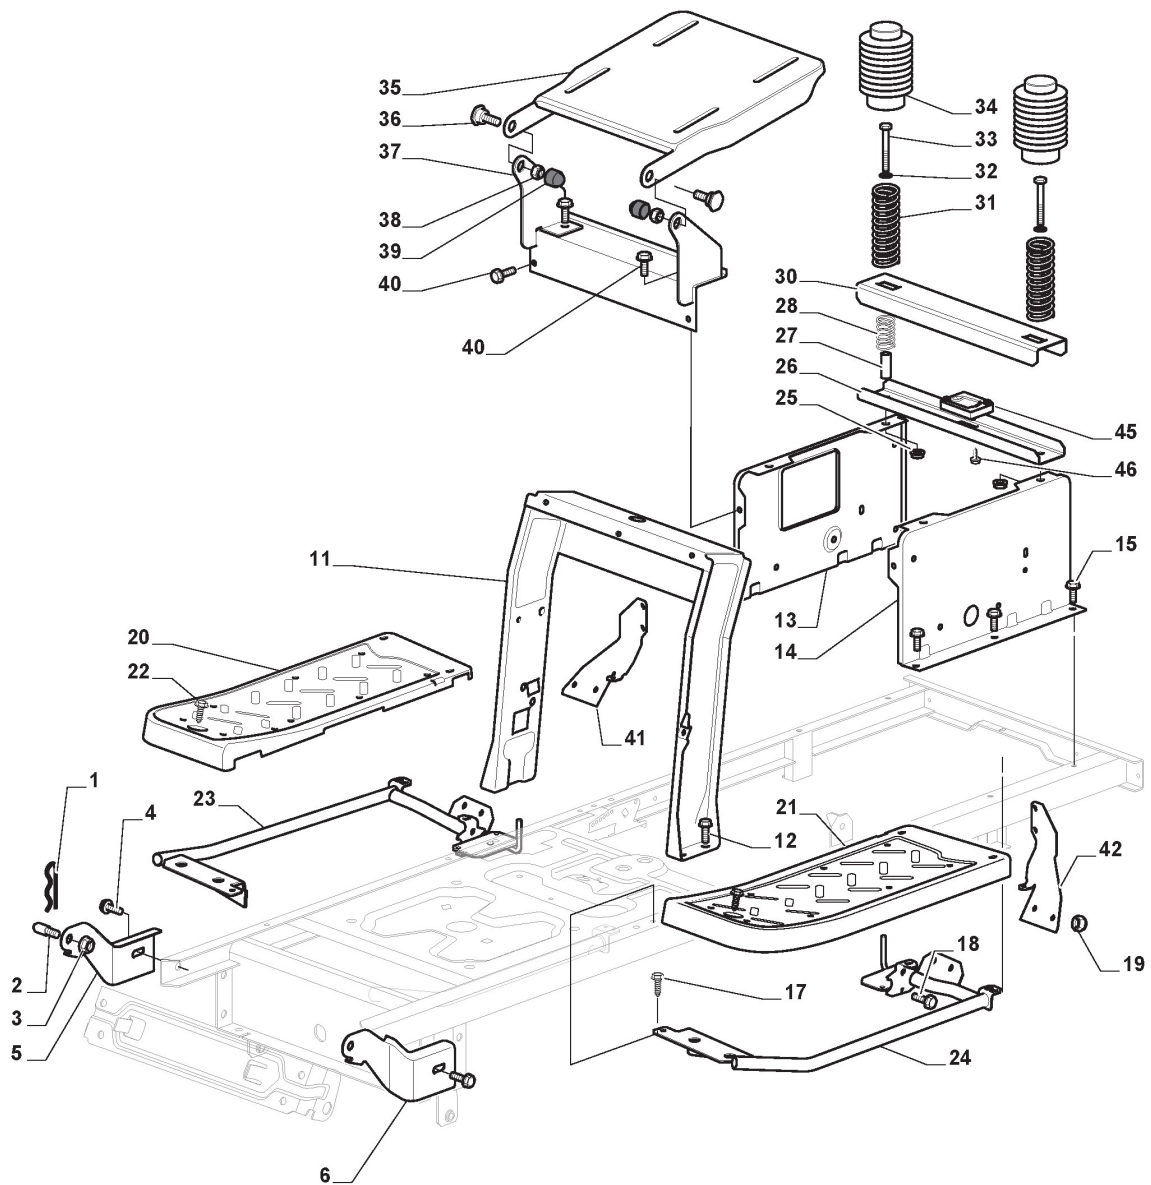

Chassis

Ref.nr.	Antal	Komponentkode	Beskrivelse	Noter	From	Op til
1	1	124487998/0	Cotter Pin			
2	2	125510079/0	Pin			To S/N 19DA3RON
2	2	125510169/0	Pin		From S/N 19DA3RON 003315	
3	2	112155000/0	Nut			
4	2	112735599/0	Screw			
5	1	325547225/0	Right Plate			
6	1	325547227/0	Left Plate			
11	1	382785169/1	Steering Column Support			
12	4	125943009/0	Screw			
13	1	325785331/1	Right Seat Support			
14	1	325785333/1	Left Seat Support			
15	6	125943009/0	Screw			
17	2	125943009/0	Screw			
18	2	125943009/0	Screw			
19	10	112155000/0	Nut			
20	1	325500041/1	Right Footboard			
21	1	325500043/1	Left Footboard			
22	2	112735599/0	Screw			
23	1	382785223/0	Footboard Support			
24	1	382785221/0	Footboard Support			
25	2	112293201/0	Nut			
26	1	325820109/1	Seat Support			
27	2	125160048/0	Spacer		From 01-September-2014	To
27	2	125160077/0	Spacer			
28	2	125430263/0	Spring			
30	1	325820111/0	Support			
31	2	125430264/0	Spring			
32	2	112521350/0	Washer			
33	2	112691400/0	Screw			
34	2	325122002/0	Hood			
35	1	382547061/0	Plate			
36	2	122524970/2	Fulcrum Pin			To
36	2	122524970/3	Pin		From 01-September-2014	To S/N 20EA3RON
37	1	382820151/0	Seat Support		From S/N 20EA3RON 000612	
37	1	382820151/1	Seat Support			
38	2	112155010/0	Nut			
39	2	118203854/0	Cap			
40	12	125943009/0	Screw			
41	1	325650155/0	Support			To S/N 00271854
41	1	325650155/1	Support		S/N 269797	To S/N 20EA3RON
41	1	325650155/2	Support		From S/N 20BA3RON 006585	
42	1	325650157/0	Support			To S/N 20EA3RON
42	1	325650157/1	Support		From S/N DD325495 From S/N 20EA3RON	To S/N 20AA3RON 007470
42	1	325650157/2	Support			
45	1	325785379/0	Support			
46	2	112728686/0	Screw