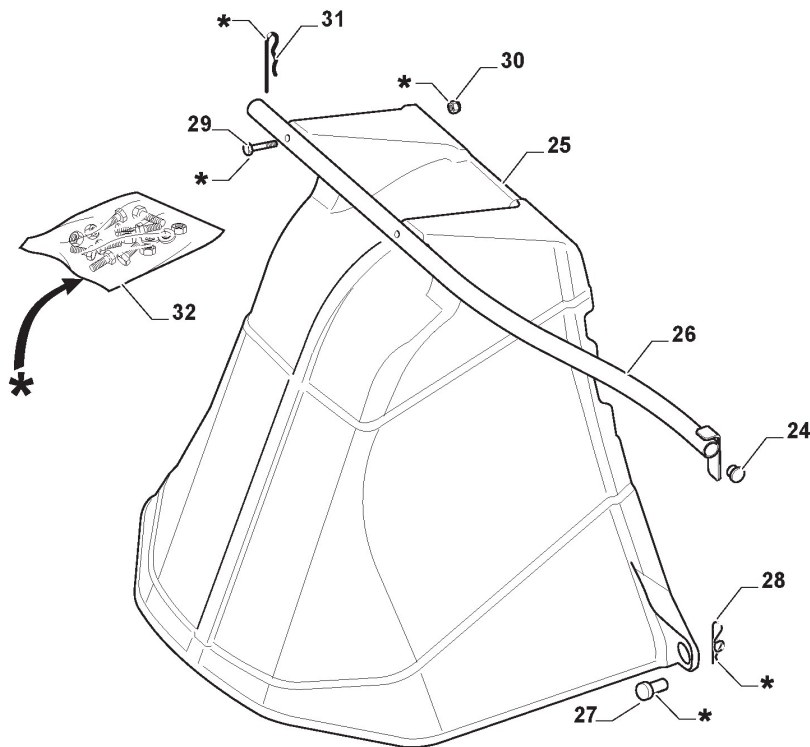

Optionals On Request

Ref.nr.	Antal	Komponentkode	Beskrivelse	Noter	From	Op til
1	1	382869038/0	Muffler Protection			
2	4	112735599/0	Screw			
3	2	125160074/0	Spacer			To S/N
3	2	125160108/0	Spacer		From S/N	19JA3RON
5	2	382650211/0	Stiffening			001409
7	2	112155000/0	Nut			
8	1	125510021/1	Hitch Pin			
9	1	124487999/0	Spring Pin			
10	1	122170600/0	Spacer			
11	1	112792099/0	Screw			
12	3	112292102/0	Nut			
13	2	327546015/2	Plate			
14	1	112791400/0	Screw			
15	1	325140104/0	Deflector			To
15	1	325140104/1	Deflector		From	
16	1	325394021/0	Handle		01-Septem	
17	1	125510077/0	Pin		ber-2013	
18	1	125430245/0	Spring			
19	1	325547320/0	Plate			
20	1	112735403/0	Screw			
21	1	325280000/1	Handgrip			
22	1	125840011/1	Tie Rod			
23	2	125253004/0	Mulch.Kit Fixing Hook			
24	2	118566112/0	Polyethylene Push Road Ivars D=20inch			
25	1	325600093/0	Ejection Guard			To
25	1	325600093/1	Ejection Guard		From	31-August-
26	1	382869044/0	Support			2017
27	2	125510022/1	Pin			
28	2	124487998/0	Cotter Pin			
29	2	112689515/0	Screw			
30	2	112154510/0	Nut			
31	1	124487999/0	Spring Pin			
32	1	382180028/0	Outfit, Screws