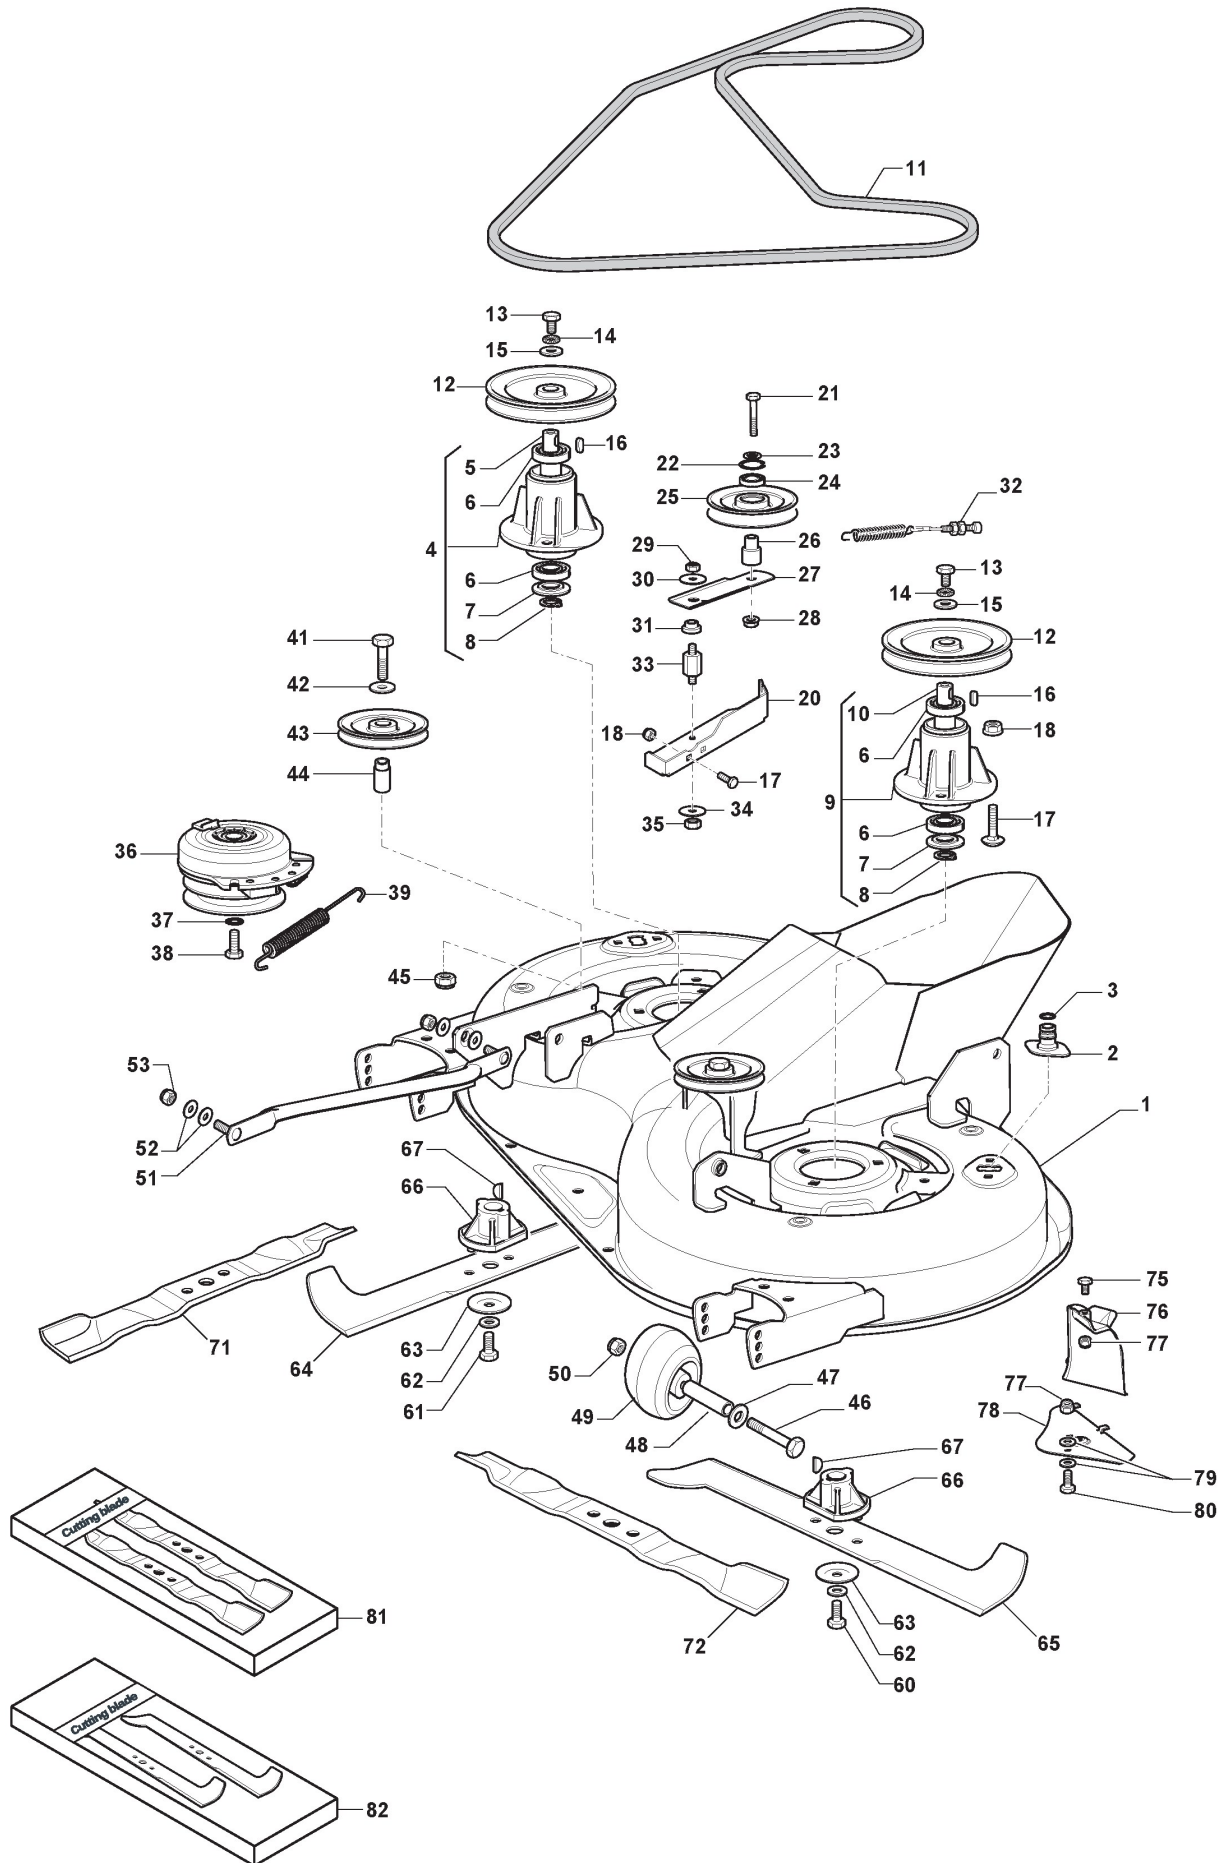

Cutting Plate with Electromagnetic Clutch

Cutting Plate with Electromagnetic Clutch

Ref.nr.	Antal	Komponentkode	Beskrivelse	Noter	From	Op til
1	1	382564113/0	Cutting Plate Black			
2	2	325033086/0	Water Hose Connection			
3	2	119035000/0	Or Ring			
4	1	382207205/0	Flange Assy			To
4	1	382207205/1	Flange Assy		From 01-September-2015	
5	1	125020805/0	Shaft			
6	4	119216040/0	Bearing			To
6	4	119216047/0	Bearing		From	31-August-2018
7	2	325160501/0	Dust Cover Disc			To
7	2	325160501/1	Dust Cover Disc		From	31-December-2018
8	2	112609260/0	Seeger			
9	1	382207204/1	Flange Assy		From	
9	1	382207206/0	Flange Assy			To
9	1	382207206/1	Flange Assy		From	31-August-2015
10	1	125020804/0	Shaft			
11	1	135061508/0	Belt			
12	2	125601585/1	Pulley			
13	2	112793102/0	Screw			
14	2	112540260/0	Washer			
15	2	125670007/0	Washer			
16	2	112139480/0	Feather			
17	6	112818690/0	Screw			
18	6	112154210/0	Nut			
20	1	325785391/0	Bracket			
21	1	112691400/0	Screw			
22	1	112524010/0	Washer			
23	1	112610800/0	Seeger			
24	1	119216041/0	Bearing			To
24	1	119216048/0	Bearing		From 01-September-2018	
25	1	125601595/0	Pulley			
26	1	125160052/0	Spacer			
27	1	325318289/0	Lever			
28	1	112293201/0	Nut			
29	1	112155020/0	Nut			
30	1	125670022/0	Washer			
31	1	125040635/0	Bushing			
32	1	382004618/0	Wire			
33	1	125160049/0	Spacer			
34	1	112523080/0	Washer			
35	1	112156602/0	Nut			
36	1	118399069/0	Electromagnetic Clutch			
37	1	112543000/0	Washer			
38	1	112737320/0	Screw			
39	1	125430277/0	Spring			
41	2	112691115/0	Screw			
42	2	112523060/0	Washer			
43	2	125601555/0	Pulley			To
43	2	325601599/0	Pulley		From 01-September	31-August-2013