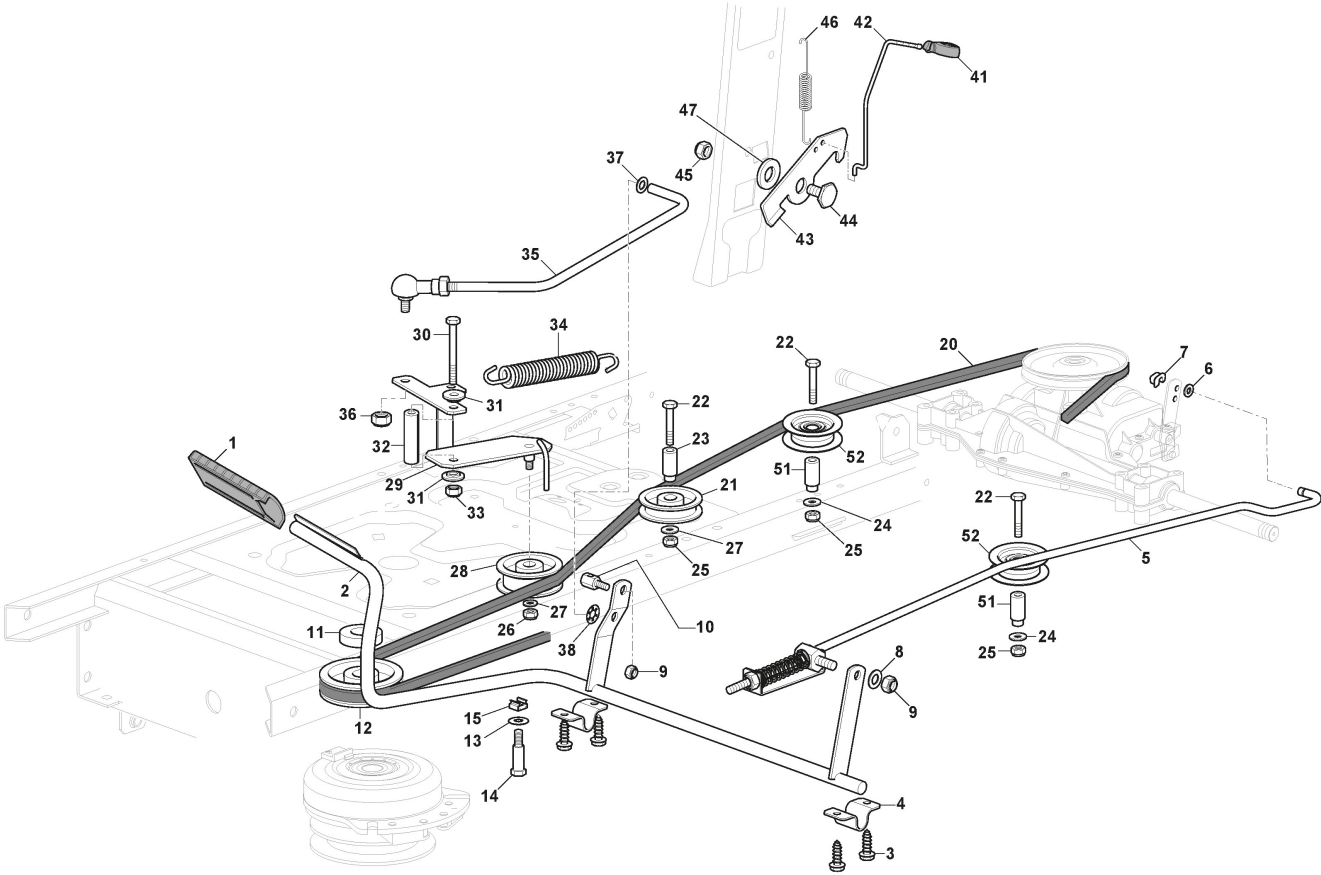

Brake And Gearbox Controls

Ref.nr.	Antal	Komponentkode	Beskrivelse	Noter	From	Op til
1	1	325110391/0	Clamp Cover			
2	1	382500047/0	Pedal			To S/N 00000000
2	1	382500047/1	Pedal		From S/N 00088627	
3	4	112735599/0	Screw			
4	2	325547231/0	Plate			
5	1	382000568/0	Rod			
6	4	112521350/0	Washer			
7	1	112436050/0	Plate			
8	1	325670011/0	Antifriction Washer			
9	4	112155000/0	Nut			
10	1	125510116/0	Pin			
11	1	125160021/0	Spacer			
12	1	125601567/0	Pulley			
13	2	112524010/0	Washer			
14	2	125580030/0	Belt Guide Peg			
15	2	112360425/0	Nut			
20	1	135062012/0	Belt			To 31-August- 2013
20	1	135062018/0	Belt		From 01-Septem- ber-2016	
21	1	125601555/0	Pulley			To 31-August- 2013
21	1	325601599/0	Pulley		From 01-Septem- ber-2016	
22	3	112691400/0	Screw			
23	1	125160051/0	Spacer			To S/N 00000100
23	1	125160083/0	Spacer		S/N 00088194	
24	3	112523060/0	Washer			
25	3	112155000/0	Nut			
26	1	112155000/0	Nut			
27	1	112523060/0	Washer			
28	1	125601554/0	Pulley			
29	1	382318235/1	Lever			To 31-August- 2013
29	1	382318283/0	Lever		From 01-Septem- ber-2016	
30	1	112691600/0	Screw			
31	2	125038002/1	Bushing			To 31-August- 2013
31	2	125038021/0	Bushing		From 01-Septem- ber-2016	
32	1	125160027/0	Spacer			
33	1	112155000/0	Nut			
34	1	125430262/0	Spring			
35	1	382820016/1	Tie Rod			
36	1	112293201/0	Nut			
37	1	124487997/0	Cotter Pin			
38	1	112604899/0	Crown Fastener			
41	1	125394509/1	Knob		From 01-Septem- ber-2013	To 31-August- 2013
41	1	325394534/0	Knob			
42	1	125033083/0	Rod			To 31-August- 2013
42	1	125033113/0	Rod		From 01-Septem- ber-2016	
43	1	325253011/1	Hook			
44	1	122524970/2	Fulcrum Pin			To 31-August- 2013
44	1	122524970/3	Pin		From 01-Septem- ber-2014	
45	1	112155000/0	Nut