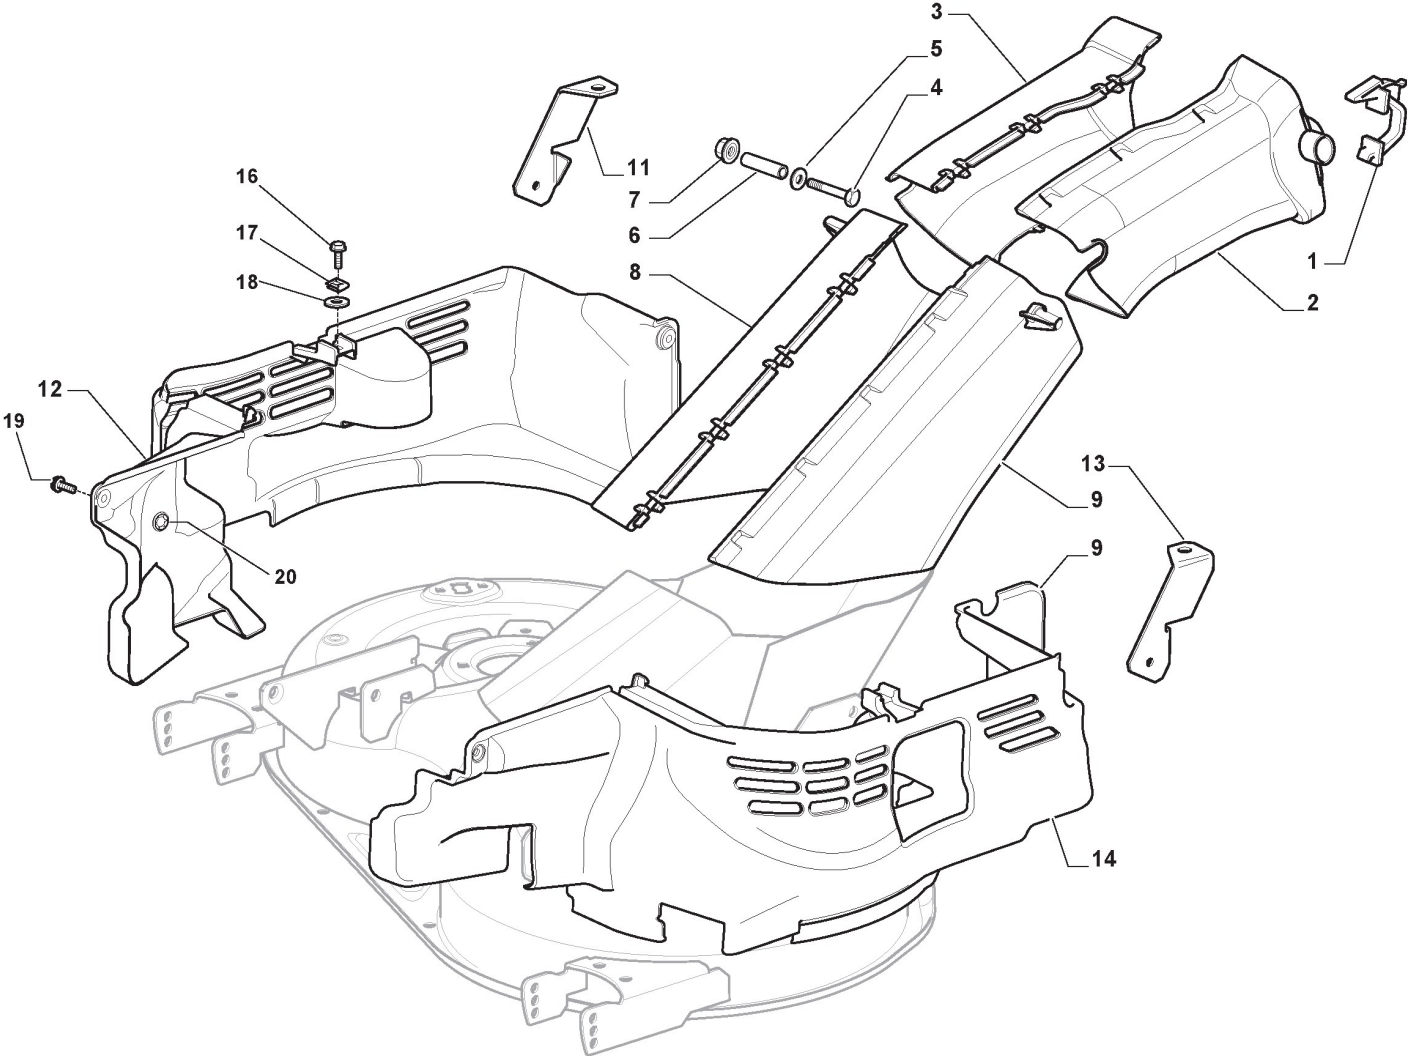

Belt Protections

Ref.nr.	Antal	Komponentkode	Beskrivelse	Noter	From	Op til
1	2	325774499/0	Clamp			
2	1	325108057/0	Conveyor			
3	1	325108056/0	Conveyor			
4	2	112792425/0	Screw			
5	2	112521340/0	Washer			
6	2	125160071/0	Spacer			To S/N 19FA3RON
6	2	125160109/0	Spacer		From S/N 19FA3RON 000413	
7	2	112154510/0	Nut			
8	1	325108064/0	Conveyor			
9	1	325108065/0	Conveyor			
11	1	325774527/0	Clamp			
12	1	325060168/0	Case			
13	1	325774529/0	Clamp			
14	1	325060169/0	Case			
16	2	112789008/0	Screw			
17	2	112437503/0	Plate			
18	2	112523020/0	Washer			
19	4	125943011/0	Screw			
20	4	112604899/0	Crown Fastener