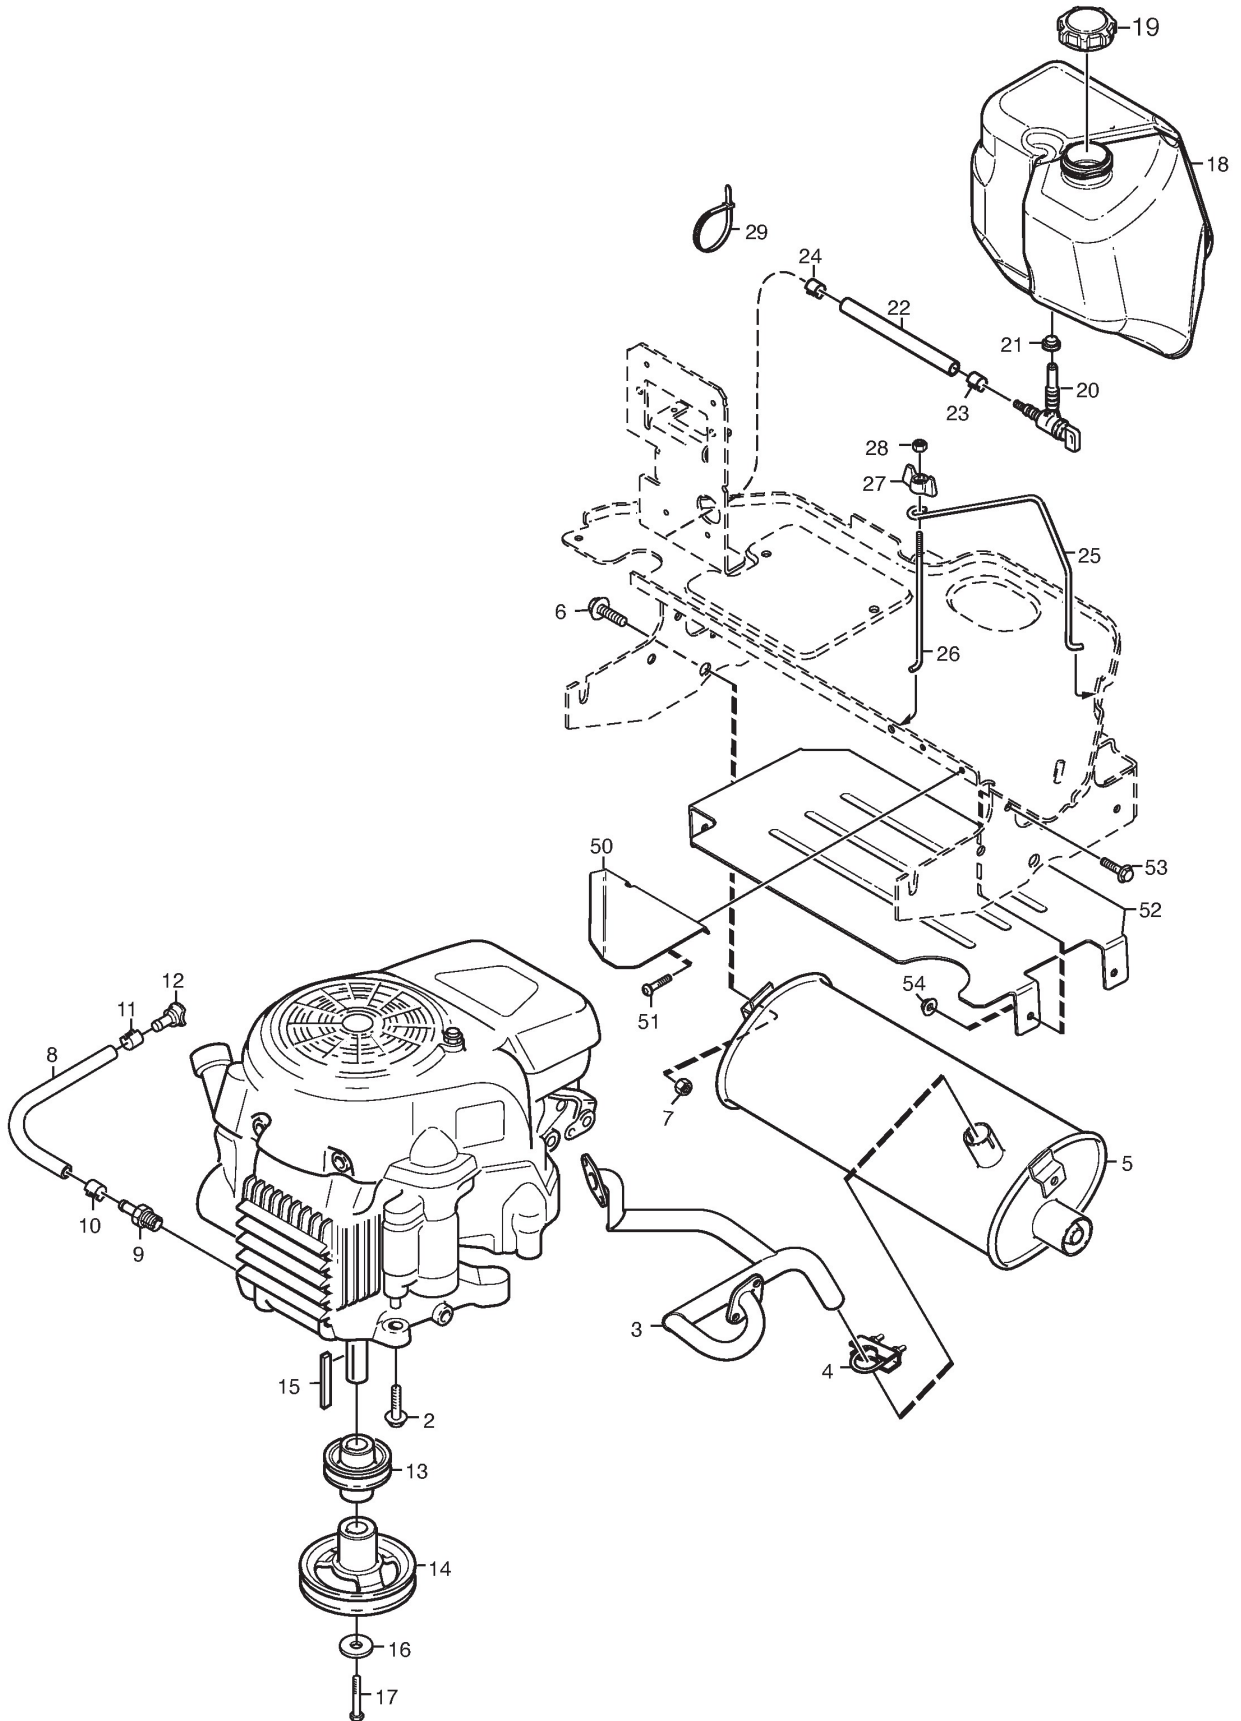

Engine

Ref.nr.	Antal	Komponentkode	Beskrivelse	Noter	From	Op til
2	4	9955-3725-16	Screw	Honda		
3	1	1134-5947-01	Exhaust Pipe Assy	Honda		
4	1	9578-0011-01	Tube Clamp			
5	1	1134-6024-01	Muffler Assy			
6	1	9959-0816-16	Screw			
6	1	9959-0820-16	Screw			
6	1	9959-0820-16	Screw			
7	1	9739-0831-22	Nut			
8	1	1134-5827-01	Oil Drain Assy	Inkl. pos 9 - 12		
9	1	1134-5825-01	Nipple			
10	1	9578-0023-04	Hose Clamp			
11	1	1134-3499-02	Hose Clamp	Honda		
12	1	1134-5826-01	Plug			
13	1	1134-5000-01	Engine Belt Pulley			
13	1	1134-6137-01	Engine Belt Pulley			
13	1	1134-6137-01	Engine Belt Pulley			
13	1	1137-0007-01	Engine Pulley	Honda		
14	1	1134-4999-01	Engine Belt Pulley			
14	1	1134-6419-01	Engine Pulley			
14	1	1134-6419-01	Engine Pulley			
14	1	1137-0082-01	Engine Pulley			
15	1	9600-0251-01	Key			
16	1	1134-5017-01	Washer			
17	1	9987-5332-16	Screw			
18	1	1134-5938-01	Fuel Tank	Honda		
19	1	1134-5532-01	Fuel Tank Cap			
20	1	1134-3224-01	Fuel Shut-Off Valve	Honda		
21	1	1134-3225-01	Grommet	Honda		
22	1	1134-2975-13	Fuel Tube	L = 1100		
23	1	9578-0023-02	Hose Clamp	Honda		
24	1	9578-0023-02	Hose Clamp	Honda		
25	1	1134-5942-01	Tank Loop	Honda		
26	1	1134-5996-01	Tank Loop			
27	1	1134-4481-02	Wing Nut			
28	1	9747-0631-02	Lock Nut	Honda		
29	1	9579-0003-00	Cable Holder			
30	1	9893-0616-16	Screw	Honda		
50	1	1134-6234-01	Heat Deflector			
51	2	9943-0516-16	Screw			
52	1	1134-6251-01	Heat Deflector			
53	4	9959-0612-16	Screw			
54	4	9739-0631-22	Nut	Honda