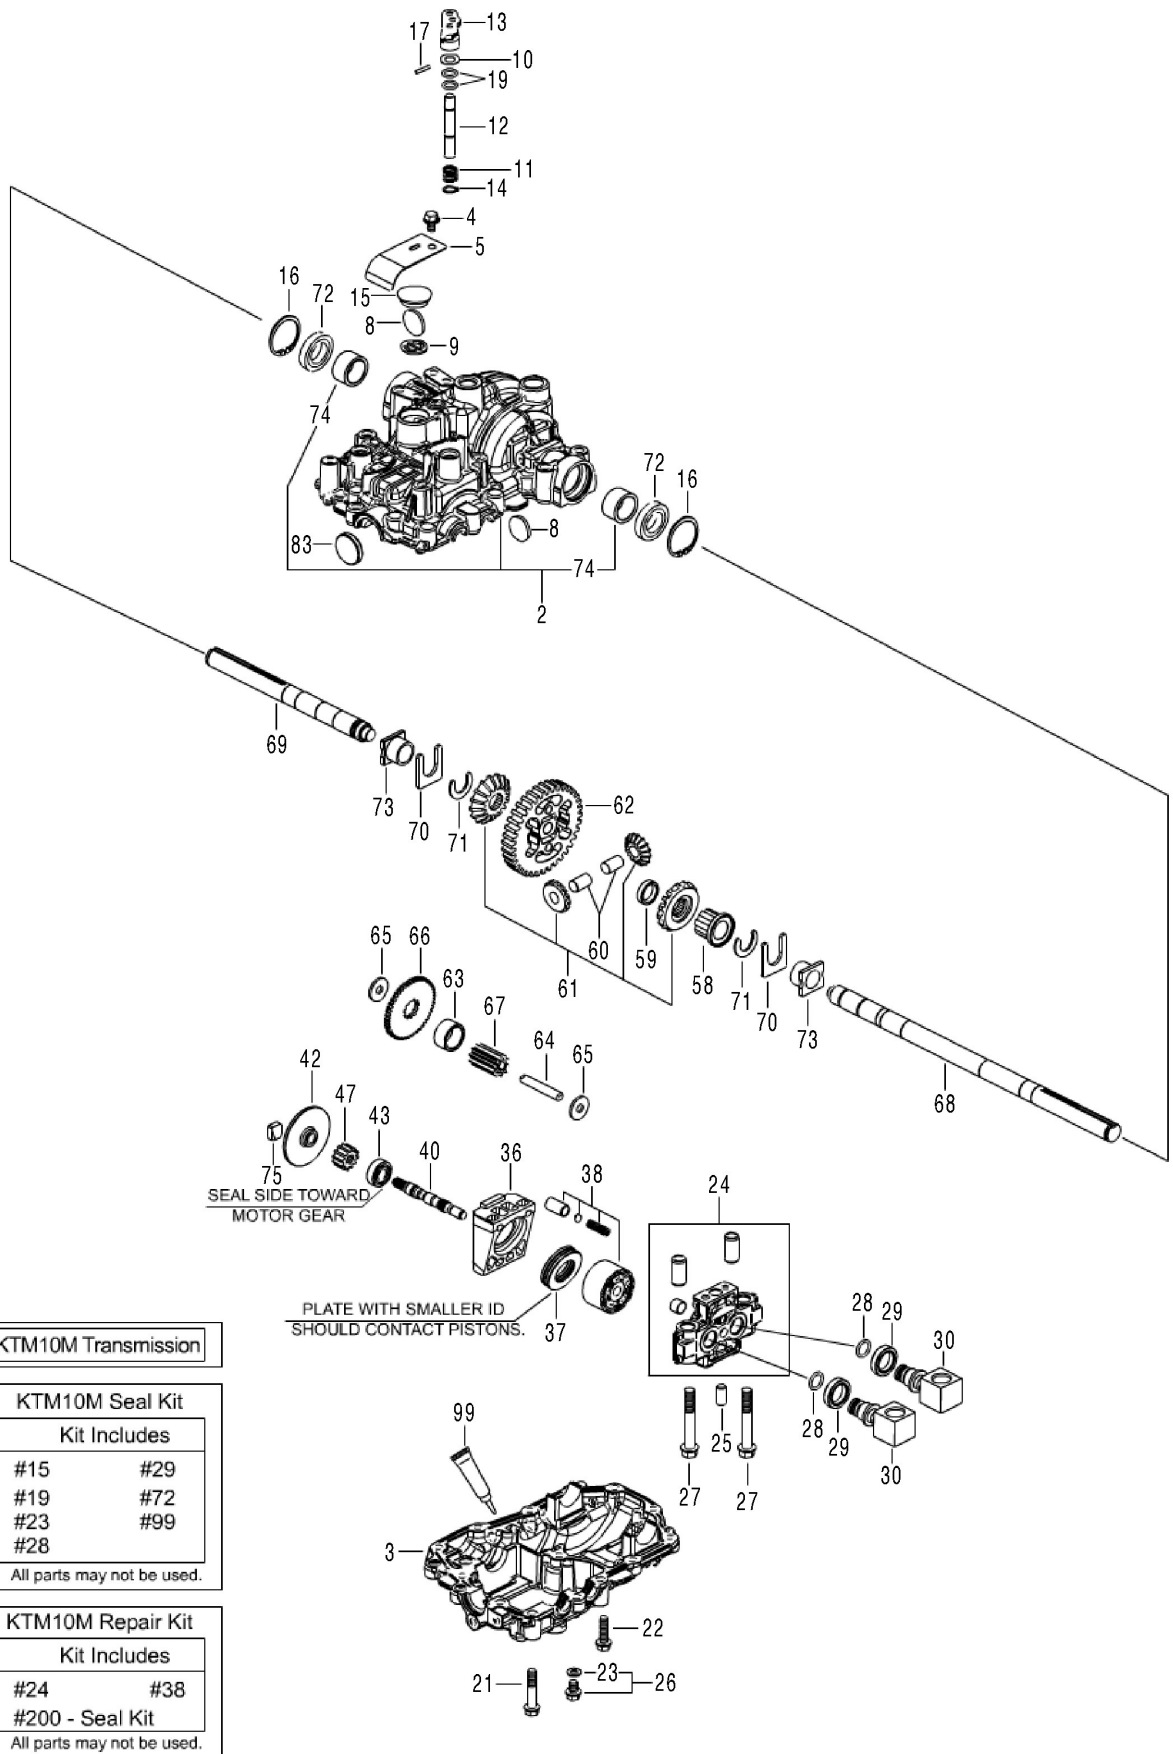

1- **KTM10M Transmission**

KTM10M Seal Kit

Kit Includes

- | | |
|-----|-----|
| #15 | #29 |
| #19 | #72 |
| #23 | #99 |
| #28 | |

All parts may not be used.

KTM10M Repair Kit

Kit Includes

- | | |
|-----------------|-----|
| #24 | #38 |
| #200 - Seal Kit | |

Transmission

Ref.nr.	Antal	Komponentkode	Beskrivelse	Noter	From	Op til
66	1	1139-1430-01	Reduction Gear	/KTM10M/		
67	1	1139-1361-01	Final Pinion Gear	/KTM10M/		
68	1	1139-1432-01	Axle	/KTM10M/		
69	1	1139-1431-01	Axle	/KTM10M/		
70	2	1139-1194-01	Thrust Washer			
71	2	1139-1155-01	Ring			
72	2	1139-1044-01	Seal 25.4*42*8			
73	2	1139-1156-01	Bushing			
74	2	1139-1415-01	Bushing			
75	1	1139-1260-01	Brake Shoe	/KTM10M/		
83	1	1139-1450-01	Sealing Cap	/KTM10M/		
99	1	1139-1443-01	Sealant (Tube)	/KTM10M/		
200	1	1139-1436-01	Seal Kit	/KTM10M/		

Assembly parts

Ref.nr.	Antal	Komponentkode	Beskrivelse	Noter	From	Op til
4	1	9595-0262-00	Locating Pin			
5	1	9699-0103-02	Washer	0.5 mm		
5	1	9699-0114-02	Washer	1.0 mm		
10	2	1134-4734-01	Ignition Key			
13	1	1134-5512-01	Towing Plate			
14	2	9959-0820-16	Screw			
15	2	9739-0831-22	Nut			
17	1	1134-6113-02	Screw			
18	2	9898-1035-16	Screw			
19	2	9739-1031-22	Nut			
31	1	8211-0043-90	Owner's Manual			