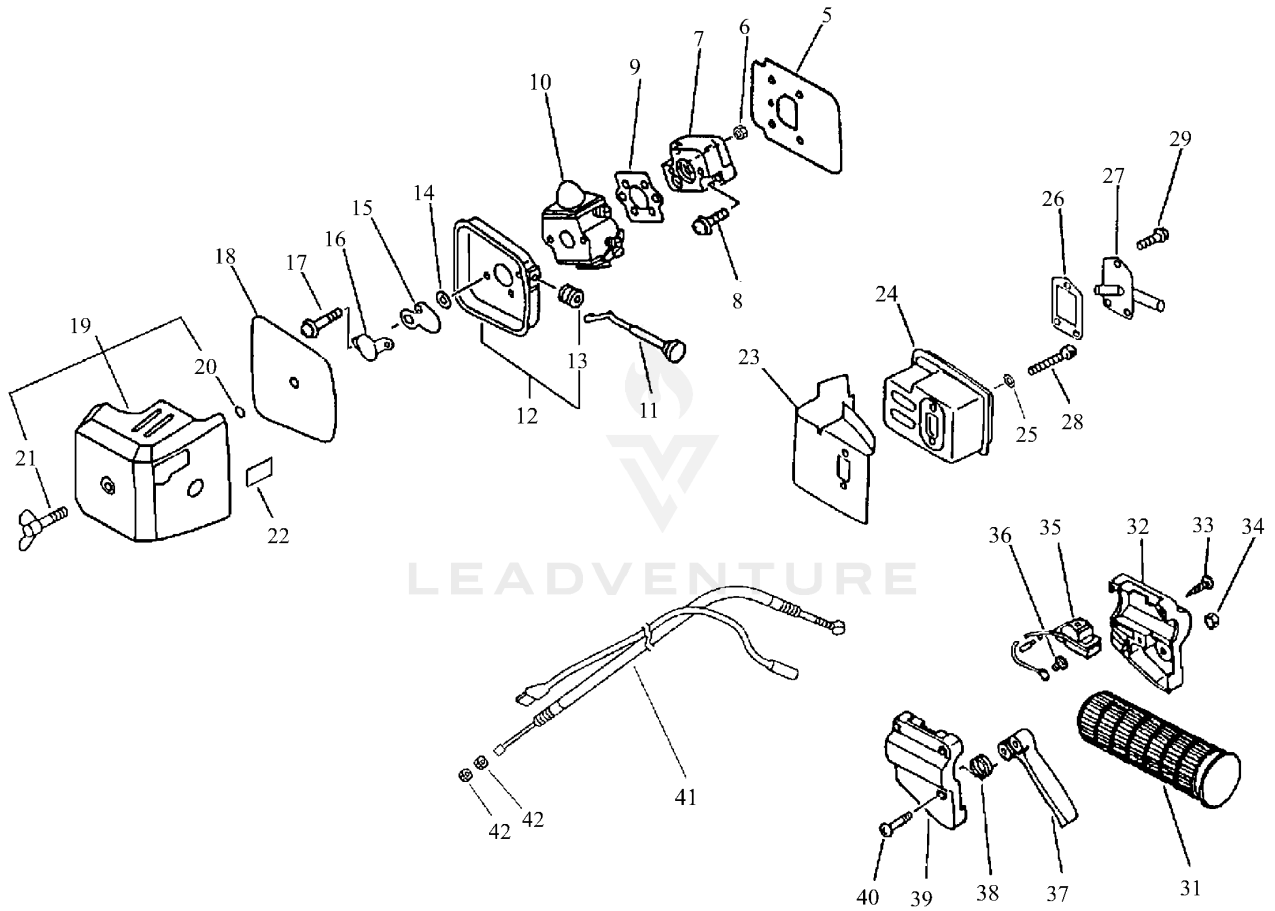

Air Cleaner, Muffler, Handle No.2

Rendered by LeadVenture, Inc.

Air Cleaner, Muffler, Handle

Ref Number	Part Number	Part Description	Context Notes	Quantity
5	130010-42032	GASKET,INTAKE	GASKET,INTAKE	1
6	900500-00005	NUT	NUT 5	2
7	130017-42031	INSULATOR, INTAKE	INSULATOR, INTAKE	1
8	900238-05020	SCREW	SCREW 5*20	2
9	130016-42031	GASKET, INTAKE	GASKET, INTAKE	1
10	125200-13121	CARBURETOR ASSY	CARBURETOR ASSY	1
10	125200-13122	CARBURETOR	CARBURETOR	1
10	125200-13123	CARBURETOR C1U-K54	CARBURETOR C1U-K54	1
10	125200-13124	CARBURETOR	CARBURETOR	1
10	125200-13125	CARBURETOR	CARBURETOR	1
11	178510-04560	ROD, CHOKE	ROD, CHOKE	1
12	130301-04560	CASE, AIR CLEANER	CASE, AIR CLEANER	1
13	178810-05230	GROMMET	GROMMET	1
14	178516-00830	SPACER	SPACER	1
15	178515-04560	SHUTTER, CHOKE	SHUTTER, CHOKE	1
16	130410-44730	BRACKET, AIR CLEANER	BRACKET, AIR CLEANER	1
17	900242-05057	SCREW	SCREW 5*57	2
18	130310-04560	FILTER, AIR	FILTER, AIR	1
19	130302-44731	COVER ASSY, AIR CLN.	COVER ASSY, AIR CLN.	1