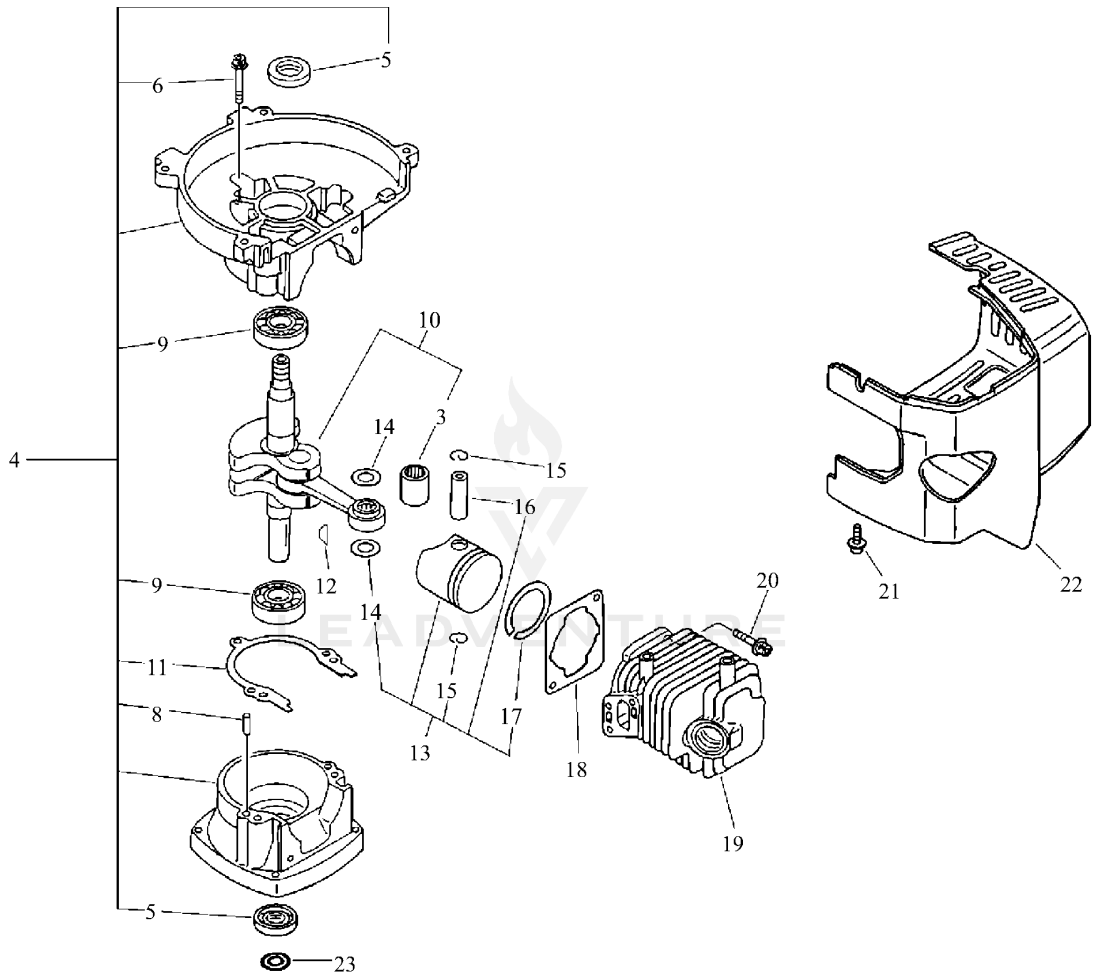

Cylinder, Crankcase, Piston

No.1

Rendered by LeadVenture, Inc.

Cylinder, Crankcase, Piston

Ref Number	Part Number	Part Description	Context Notes	Quantity
4	100204-11520	CRANKCASE KIT	CRANKCASE KIT	1
4	100204-11521	CRANKCASE KIT	CRANKCASE KIT	1
5	100212-42030	OILSEAL	OILSEAL	2
5	100212-42031	OILSEAL	OILSEAL	2
6	900162-05028	BOLT HSH	BOLT, H.S. 5*28	3
8	100215-03930	PIN, DOWEL	PIN, DOWEL	2
9	900810-36201	BEARING, BALL 6201	BEARING, BALL 6201	2
9	94035-36201	BEARING, BALL	BEARING BALL	2
11	100242-42030	GASKET, CRANKCASE	GASKET, CRANKCASE	1
10	100100-11521	CRANKSHAFT ASSY	CRANKSHAFT ASSY	1
10	100100-11522	CRANKSHAFT	CRANKSHAFT	1
10	100100-13121	CRANKSHAFT	CRANKSHAFT	1
3	100012-51230	BEARING, NEEDLE	BEARING, NEEDLE	1
3	V553-000010	BEARING,NEEDLE 8	BEARING,NEEDLE 8	1
12	610325-02730	KEY, WOODRUFF	KEY, WOODRUFF	1
13	100000-48730	PISTON KIT	PISTON KIT	1
13	100000-48731	PISTON KIT	PISTON KIT	1
13	100000-48732	PISTON KIT	PISTON KIT	1
13	P021-001101	PISTON KIT	PISTON KIT	1
13	P021-001102	PISTON KIT	PISTON KIT	1
14	100014-11520	SPACER, PISTON PIN	SPACER, PISTON PIN	2
15	100015-04630	CIRCLIP, PISTON PIN	CIRCLIP, PISTON PIN	2
16	100013-11520	PIN, PISTON	PIN, PISTON	1
17	100011-05330	RING, PISTON	RING, PISTON	2
17	A101-000000	RING,PISTON	RING,PISTON	2
18	101010-44332	GASKET, CYL. BASE	GASKET, CYL. BASE	1
19	101011-06562	CYLINDER	CYLINDER	1
20	900162-05022	BOLT HSH	BOLT, H.S. 5*22	2
21	900238-04018	SCREW 4*18	SCREW 4*18	2