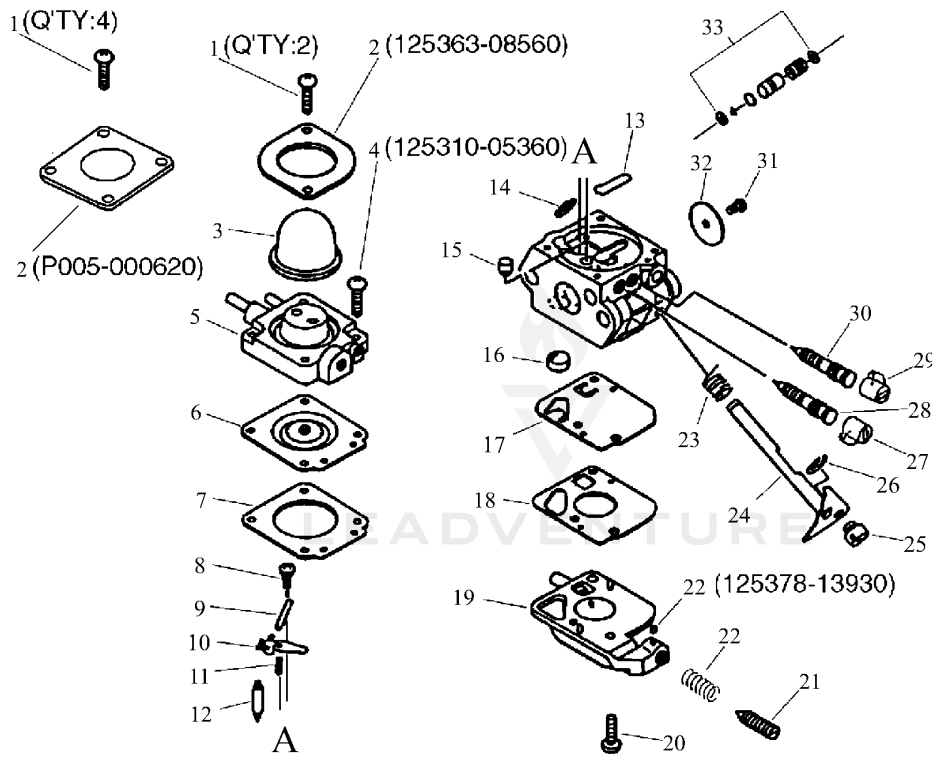

CARBURETOR No.5

Rendered by LeadVenture, Inc.

CARBURETOR

Ref Number	Part Number	Part Description	Context Notes	Quantity
	125200-13121	CARBURETOR ASSY	CARBURETOR ASSY	1
	125200-13122	CARBURETOR	CARBURETOR	1
	125200-13123	CARBURETOR C1U-K54	CARBURETOR C1U-K54	1
	125200-13124	CARBURETOR	CARBURETOR	1
	125200-13125	CARBURETOR	CARBURETOR	1
1	125344-05360	SCREW	SCREW	2
1	125344-05360	SCREW	SCREW	4
1	P005-000980	SCREW	SCREW	4
2	125363-08560	RING	RING	1
2	P005-000620	RETAINER	RETAINER	1
3	125381-08660	PUMP, PRIMING	PUMP, PRIMING	1
4	125310-05360	SCREW	SCREW	2
5	125383-05360	BASE, PRIMER	BASE, PRIMER	1
5	P005-000600	BASE, PRIMER	BASE, PRIMER	1
5	P005-000970	BASE, PRIMER	BASE, PRIMER	1
6	125341-07360	DIAPHRAGM	DIAPHRAGM	1
7	125340-20560	GASKET, DIAPHRAGM	GASKET, DIAPHRAGM	1
8	125339-42030	SCREW	SCREW	1
9	125338-13930	PIN, METERING ARM	PIN, METERING ARM	1