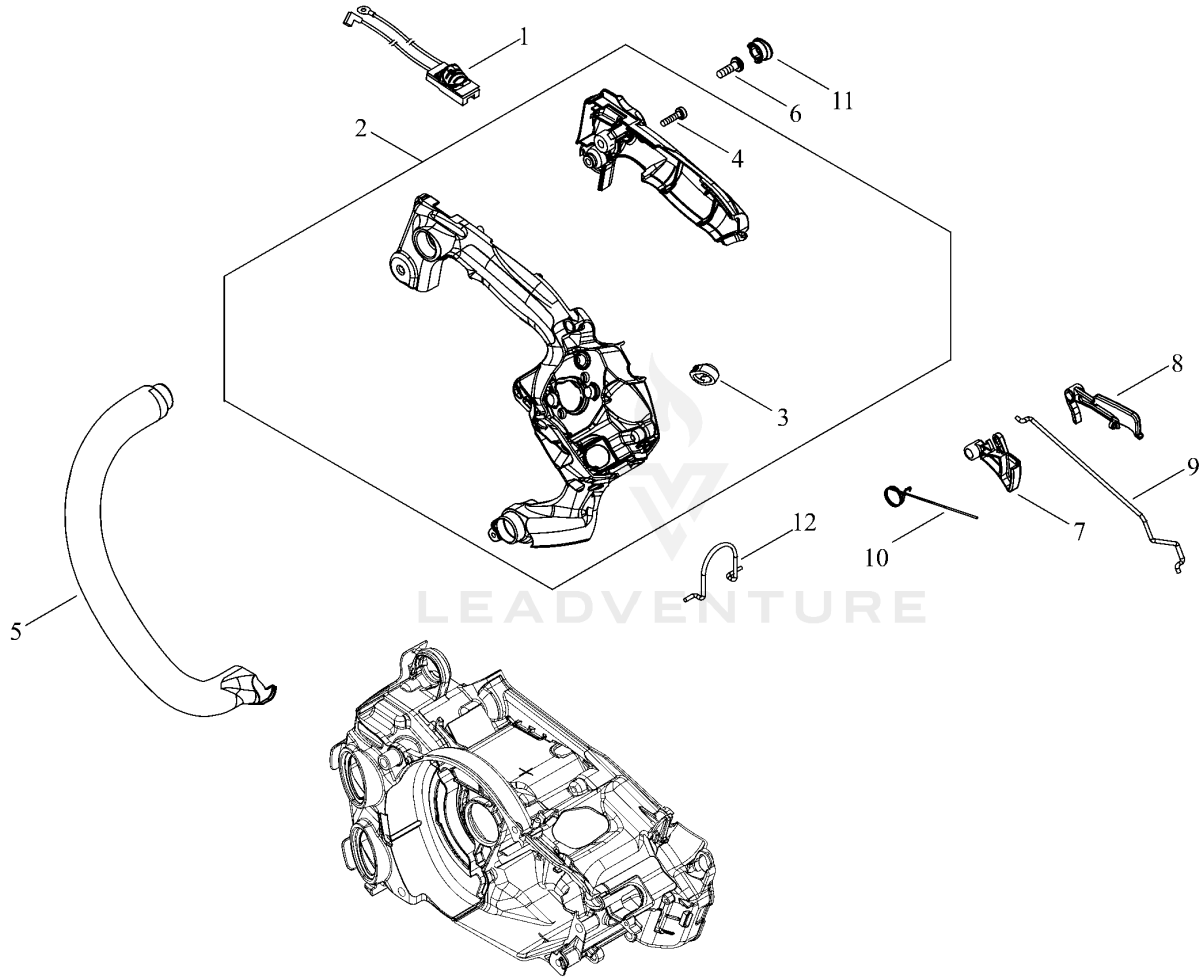

RECOIL STARTER

Rendered by LeadVenture, Inc.

RECOIL STARTER

Ref Number	Part Number	Part Description	Context Notes	Quantity
1	A051-003132	STARTER,RECOIL ASY		1
2	P022-045300	CASE,STARTER ASY		1
3	P022-040050	DRUM		1
4	P022-040060	SPRING KIT, REWIND		1
5	P022-040070	SPRING CASE		1
6	P022-036670	SPRING,DAMPER		1
7	P022-040080	PLATE, CAM		1
8	177236-61830	SCREW		1
9	P022-040090	ROPE, STARTER		1
10	P022-048980	GRIP, STARTER		1
11	A172-003200	COVER,FAN		1
12	V804-000060	BOLT, TORX 4		3
13	X502-001030	LABEL,ECHO		1

HANDLE

Rendered by LeadVenture, Inc.

HANDLE

Ref Number	Part Number	Part Description	Context Notes	Quantity
1	A440-002741	SWITCH,ON OFF		1
2	P100-002151	HANDLE SET, REAR		1
3	V131-000220	GROMMET,NEEDLE		1
4	V804-000010	BOLT, TORX 4		1
5	C400-001550	HANDLE, FRONT		1
6	V805-000000	BOLT, TORX 5		1
7	C450-000950	CONTROL, THROTTLE		1
8	C460-000590	LOCKOUT, THROTTLE		1
9	C454-000540	ROD, THROTTLE		1
10	V452-001650	SPRING,TORSION		1
11	V162-000760	PLUG		1
12	C646-000132	RING,HARNESS		1