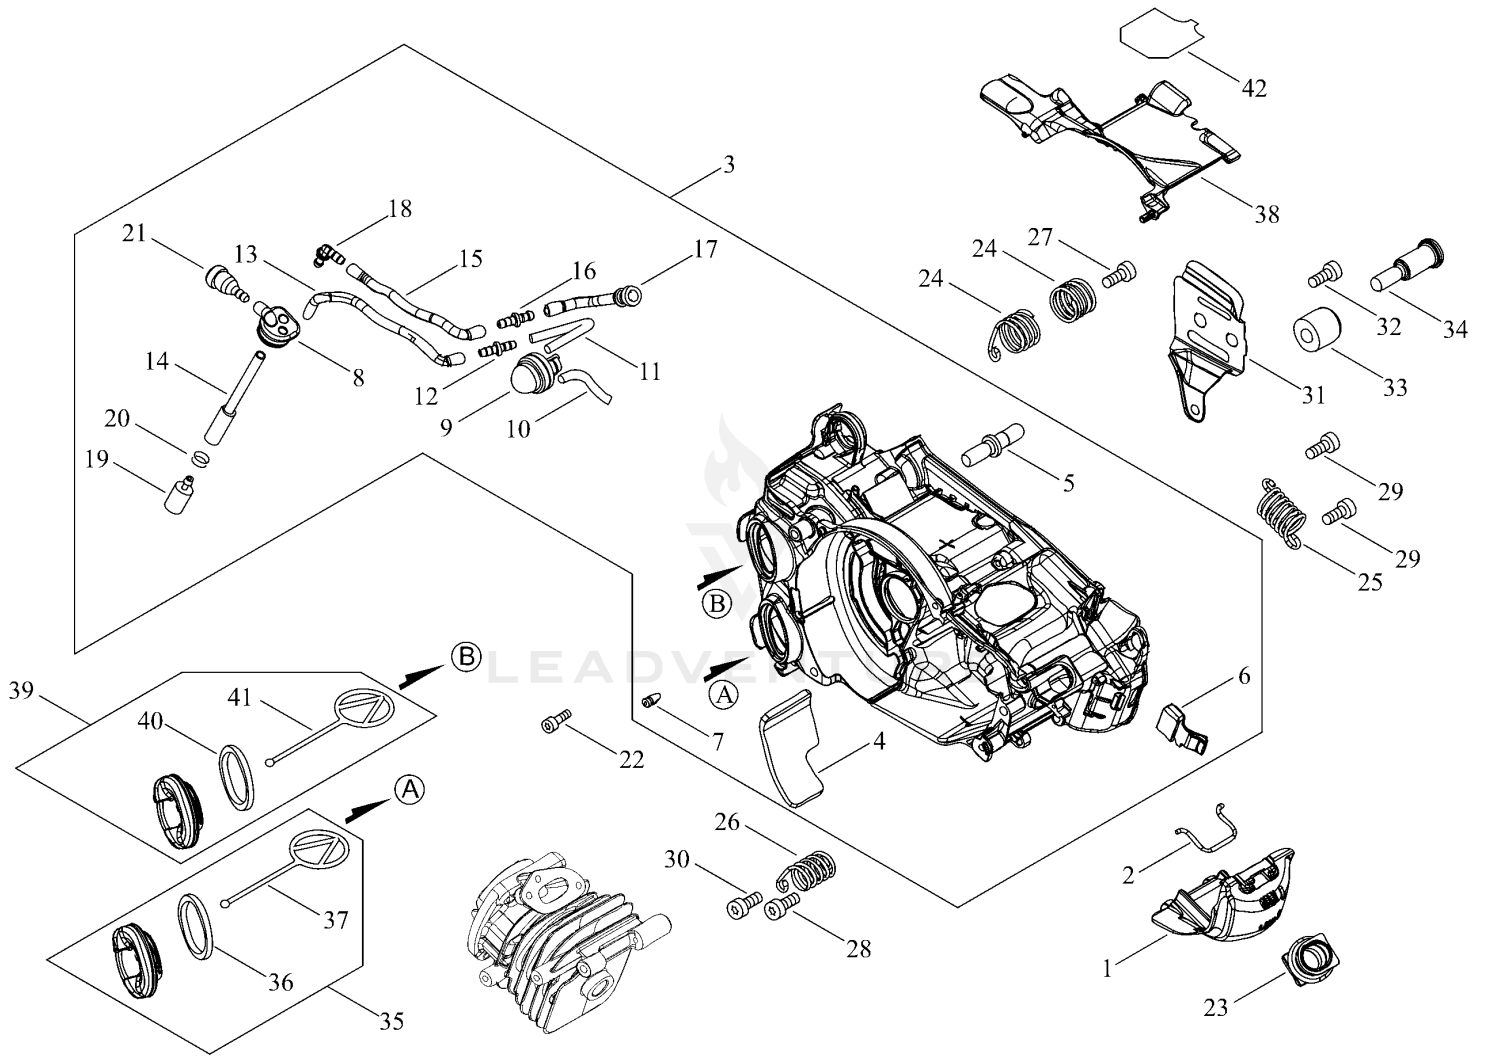

ENGINE COVER

Rendered by LeadVenture, Inc.

ENGINE COVER

Ref Number	Part Number	Part Description	Context Notes	Quantity
1	A429-000200	COVER,CAP		1
2	C649-000440	HOOK		1
3	P100-004200	COVER ENGINE ASY		1
4	V341-000200	WASHER,SQUARE		1
5	V225-000262	BOLT,STUD 8		1
6	A219-000071	SHUTTER, AIR		1
7	436114-13930	VALVE, CHECK		1
8	V137-000140	GROMMET,FUEL		1
9	123181-39130	PUMP, PRIMER		1
10	V470-002180	PIPE		1
11	V471-004870	PIPE		1
12	V186-000020	JOINT,PIPE		1
13	V471-003660	PIPE		1
14	V470-002210	PIPE		1
15	V471-003820	PIPE		1
16	V186-000510	JOINT,PIPE		1
17	V470-002190	PIPE		1
18	V186-000530	JOINT,PIPE		1
19	A369-000420	STRAINER, FUEL		1
20	V490-000500	CLIP		1
21	131300-56431	VENT ASSEMBLY, FUEL		1
22	V804-000100	BOLT, TORX 4		3
23	A239-000110	PIPE, INTAKE		1
24	V450-002050	SPRING,COMPRESSION		2
25	V450-002060	SPRING,COMPRESSION		1
26	V450-002070	SPRING,COMPRESSION		1
27	V804-000000	BOLT, TORX 4		1
28	V804-000000	BOLT, TORX 4		1
29	V804-000000	BOLT, TORX 4		2