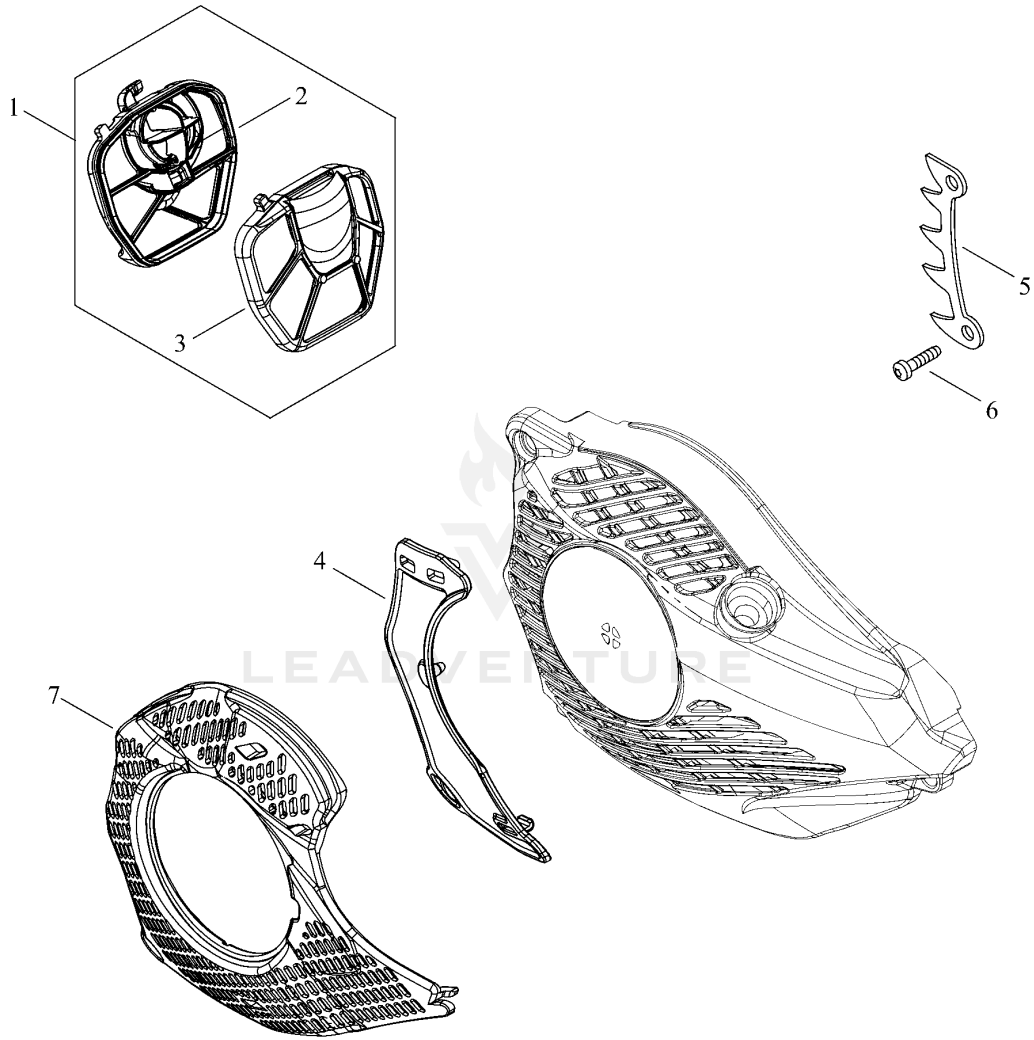

OPTION PARTS

Rendered by LeadVenture, Inc.

OPTION PARTS

Ref Number	Part Number	Part Description	Context Notes	Quantity
1	A226-001991	ELEMENT, AIR FILTER		1
2	A226-001970	ELEMENT, AIR FILTER		1
3	A226-001981	ELEMENT, AIR FILTER		1
4	C418-000150	SHIELD, SNOW		1
5	C304-000000	SPIKE		1
6	V805-000240	BOLT, TORX 5		2
7	A127-000480	COVER,DUST		1