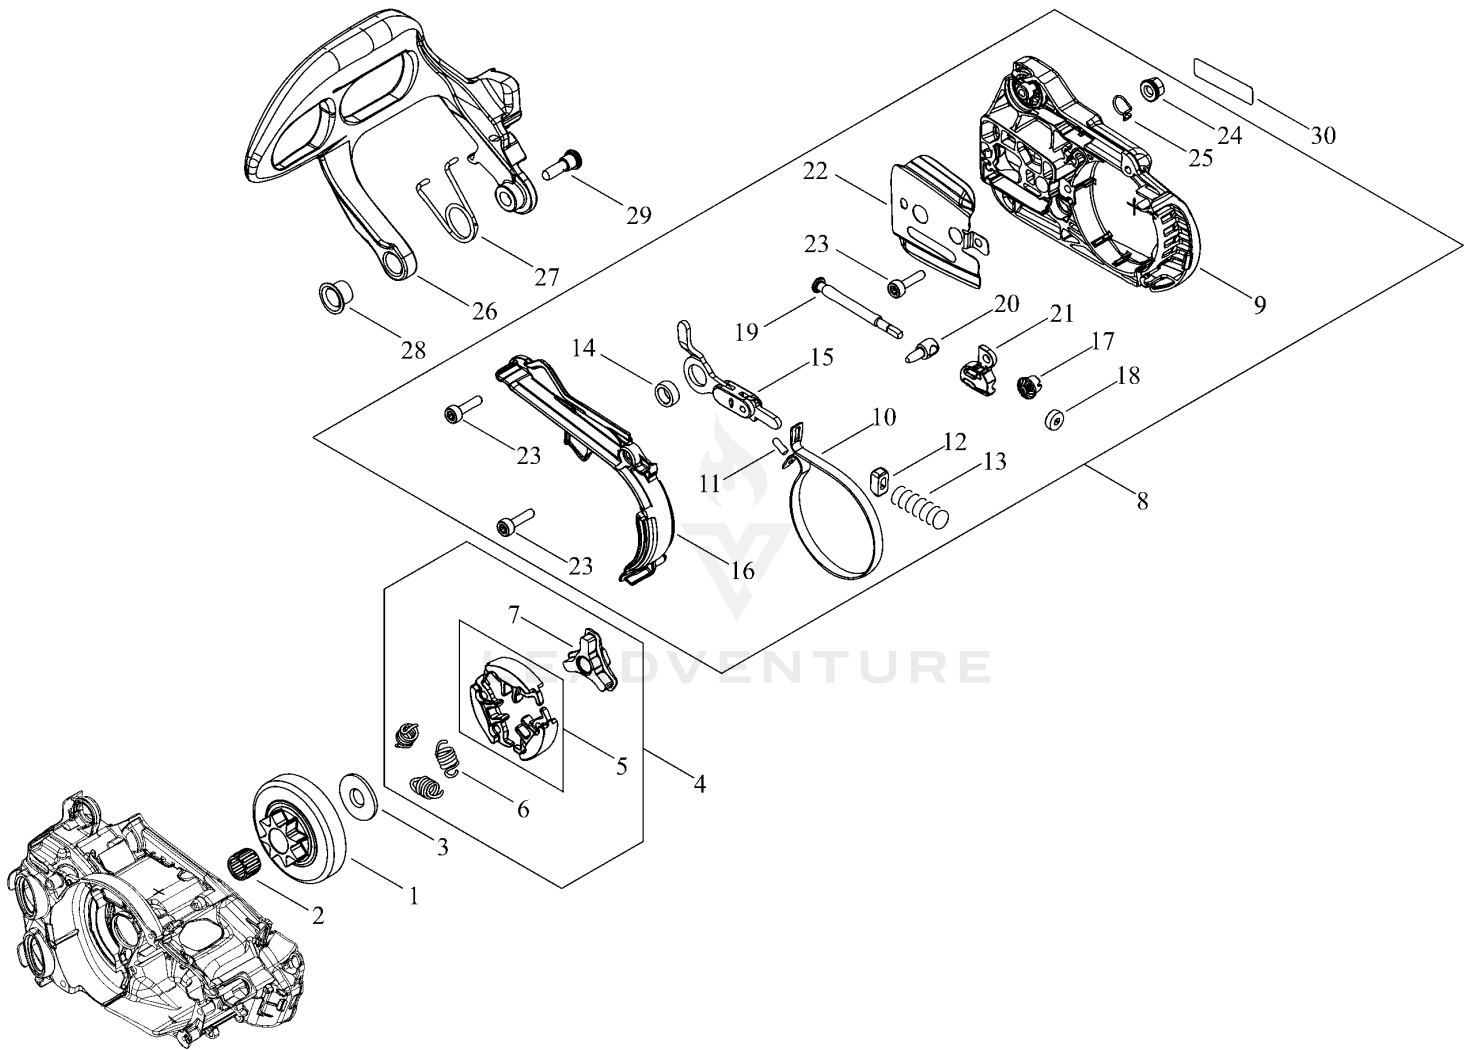

CHAIN BRAKE

Rendered by LeadVenture, Inc.

CHAIN BRAKE

Ref Number	Part Number	Part Description	Context Notes	Quantity
1	A556-001720	DRUM, CLUTCH		1
2	V555-000190	BEARING,NEEDLE 10		1
3	A551-000170	PLATE, CLUTCH		1
4	A056-000830	CLUTCH ASY		1
5	P100-004180	CLUTCH SHOE SET		1
6	A566-000290	SPRING, CLUTCH		3
7	A552-000430	HUB, CLUTCH		1
8	P100-002170	GUARD, SPROCKET ASY		1
9	C300-001140	GUARD, SPROCKET		1
10	C328-000330	BAND, BRAKE		1
11	93050-30080	ROLLER		1
12	V376-000450	SPACER		1
13	V450-002080	SPRING,COMPRESSION		1
14	V355-000860	COLLAR,8		1
15	C334-000340	CONNECTOR, BRAKE		1
16	C345-000640	COVER,BRAKE		1
17	V651-001060	GEAR,BEVEL		1
18	V651-000011	GEAR,BEVEL		1
19	V203-000041	BOLT,5		1
20	C309-000110	TENSIONER,CHAIN		1
21	V355-000840	COLLAR,8		1
22	C305-000521	PLATE,SPROCKET GUARD		1
23	V804-000000	BOLT, TORX 4		3
24	V265-000550	NUT,8		1
25	C649-000420	HOOK		1
26	C320-000510	LEVER, BRAKE		1
27	V452-001660	SPRING,TORSION		1
28	V356-000780	COLLAR,10		1
29	V203-002270	BOLT,5		1