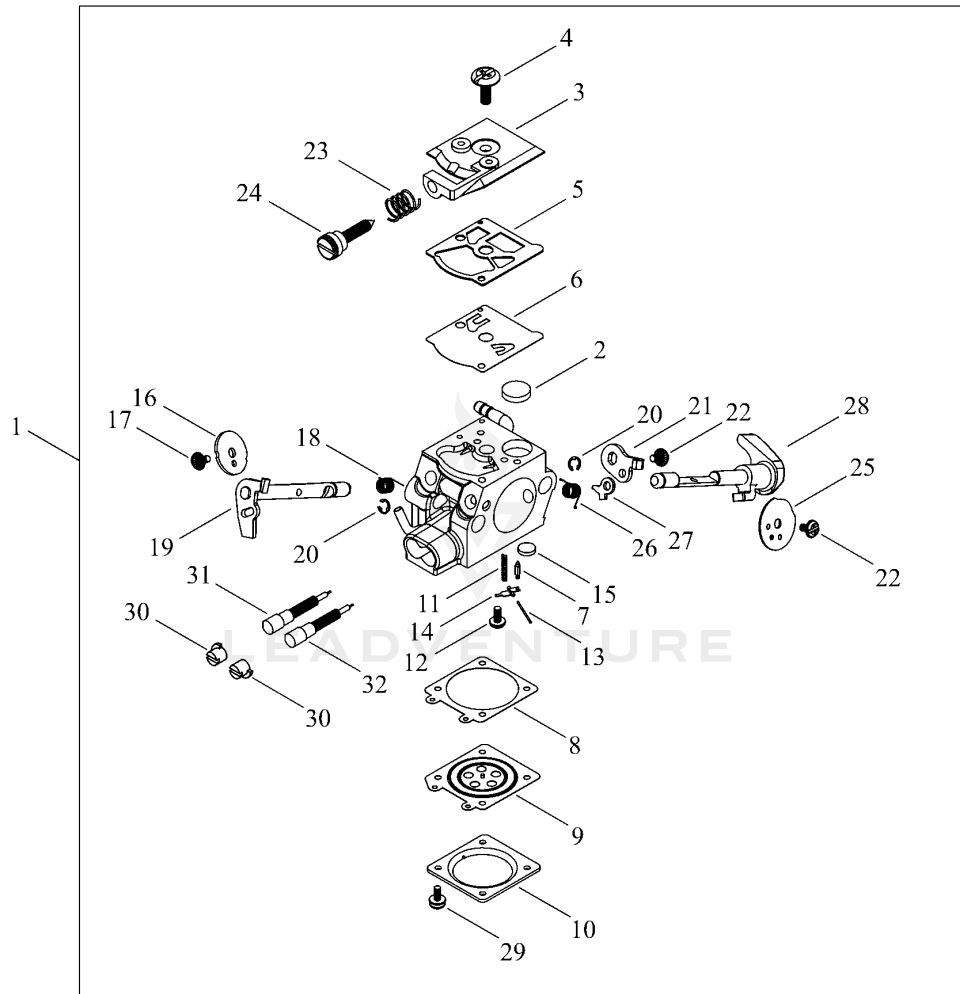

HANDLE

Rendered by LeadVenture, Inc.

HANDLE

Ref Number	Part Number	Part Description	Context Notes	Quantity
1	A440-002741	SWITCH,ON OFF		1
2	P100-002151	HANDLE SET, REAR		1
3	V131-000220	GROMMET,NEEDLE		1
4	V804-000010	BOLT, TORX 4		1
5	C400-001550	HANDLE, FRONT		1
6	V805-000000	BOLT, TORX 5		1
7	C450-000950	CONTROL, THROTTLE		1
8	C460-000590	LOCKOUT, THROTTLE		1
9	C454-000540	ROD, THROTTLE		1
10	V452-001650	SPRING,TORSION		1
11	V162-000760	PLUG		1
12	C646-000132	RING,HARNESS		1

CARBURETOR

Rendered by LeadVenture, Inc.

CARBURETOR

Ref Number	Part Number	Part Description	Context Notes	Quantity
1	A021-004770	CARBURETOR,DIAPHRAGM		1
2	123126-10631	SCREEN, INLET		1
3	123124-02960	COVER, FUEL PUMP		1
4	123110-03930	SCREW, PUMP COVER		1
5	123125-15030	GASKET, FUEL PUMP		1
6	123112-15030	DIAPHRAGM, FUEL PUMP		1
7	123137-19830	VALVE, INLET NEEDLE		1
8	123140-27230	GASKET,M. DIAPHRAGM		1
9	P003-001850	DIAPHRAGM, METERING		1
10	123142-03930	COVER, M. DIAPHRAGM		1
11	123122-39830	SPRING, METER. LEVER		1
12	123139-03930	SCREW, M. LEVER PIN		1
13	123138-03930	PIN, METERING LEVER		1
14	123123-03930	LEVER, METERING		1
15	123146-10631	PLUG, WELCH		1
16	P003-005750	VALVE, THROTTLE		1
17	P003-002380	SCREW		1
18	123113-37530	SPRING, THROTTLE RTN		1
19	P003-001300	SHAFT, THROTTLE		1
20	123127-15030	RING		2
21	P003-000380	THROTTLE, LEVER		1
22	123114-38830	SCREW		2
23	123133-04260	SPRING, IDLE ADJUST		1
24	123134-04260	SCREW, IDLE ADJUST		1
25	P003-000410	VALVE CHOKE		1
26	P003-004780	SPRING		1
27	P003-001510	LEVER-FAST IDLE		1
28	P003-005760	SHAFT-CHOKE		1
29	123130-02960	SCREW		4