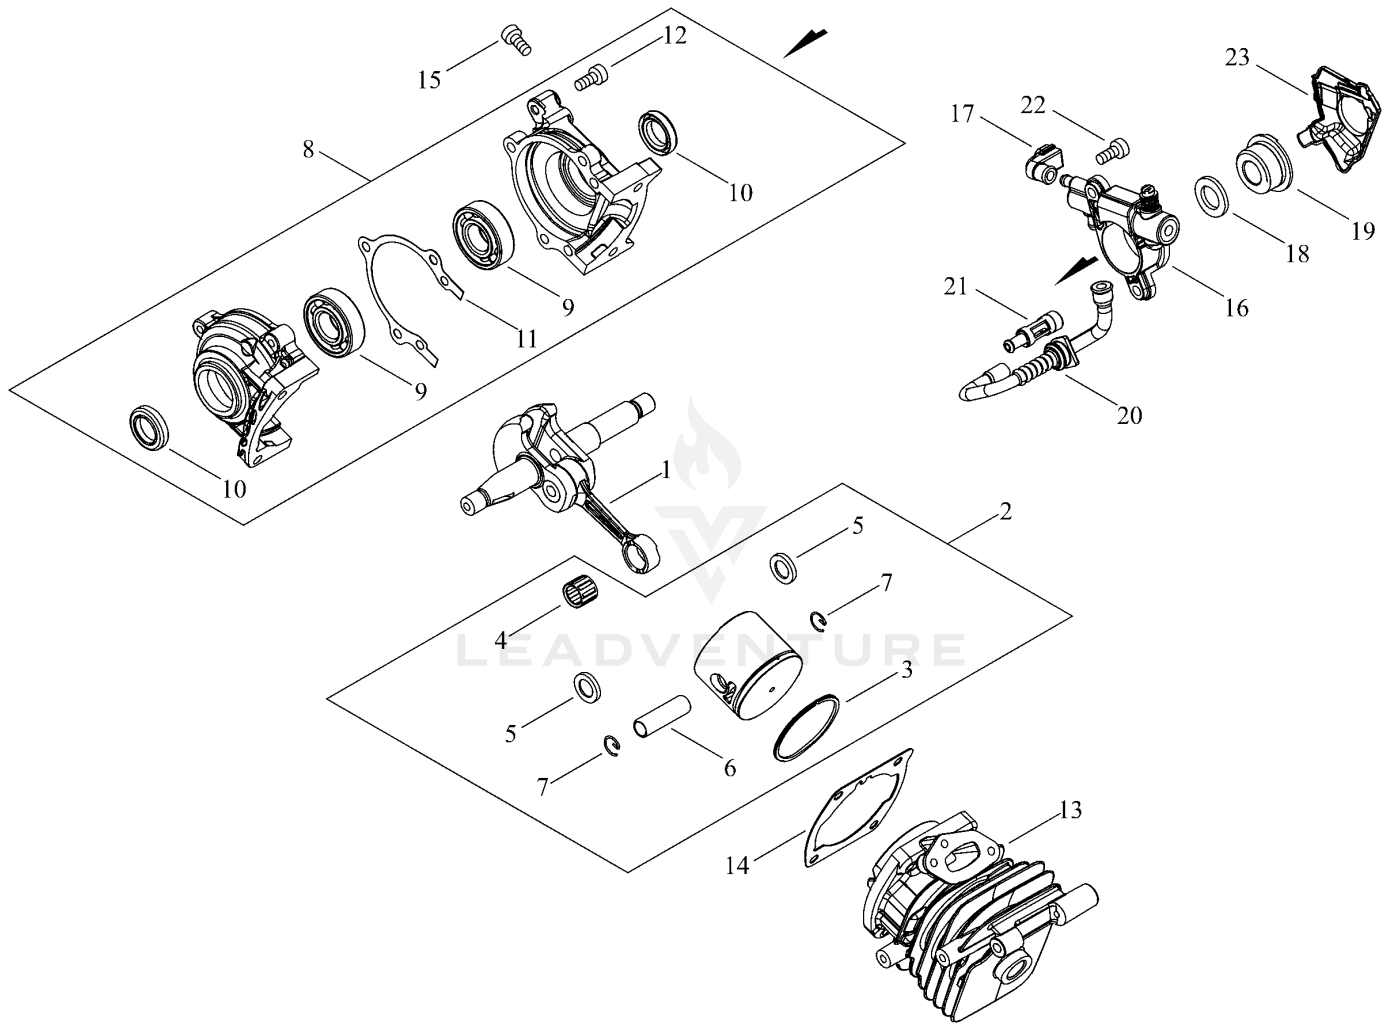

CHAIN BRAKE

Rendered by LeadVenture, Inc.

CHAIN BRAKE

Ref Number	Part Number	Part Description	Context Notes	Quantity
1	A556-001720	DRUM, CLUTCH		1
2	V555-000190	BEARING,NEEDLE 10		1
3	A551-000170	PLATE, CLUTCH		1
4	A056-000830	CLUTCH ASY		1
5	P100-004180	CLUTCH SHOE SET		1
6	A566-000290	SPRING, CLUTCH		3
7	A552-000430	HUB, CLUTCH		1
8	P100-002170	GUARD, SPROCKET ASY		1
9	C300-001140	GUARD, SPROCKET		1
10	C328-000330	BAND, BRAKE		1
11	93050-30080	ROLLER		1
12	V376-000450	SPACER		1
13	V450-002080	SPRING,COMPRESSION		1
14	V355-000860	COLLAR,8		1
15	C334-000340	CONNECTOR, BRAKE		1
16	C345-000640	COVER,BRAKE		1
17	V651-001060	GEAR,BEVEL		1
18	V651-000011	GEAR,BEVEL		1
19	V203-000041	BOLT,5		1
20	C309-000110	TENSIONER,CHAIN		1
21	V355-000840	COLLAR,8		1
22	C305-000521	PLATE,SPROCKET GUARD		1
23	V804-000000	BOLT, TORX 4		3
24	V265-000550	NUT,8		1
25	C649-000420	HOOK		1
26	C320-000510	LEVER, BRAKE		1
27	V452-001660	SPRING,TORSION		1
28	V356-000780	COLLAR,10		1
29	V203-002270	BOLT,5		1

Ref Number	Part Number	Part Description	Context Notes	Quantity
30	X502-000340	LABEL,ECHO		1

CYLINDER, PISTON, CRANKSHAFT

Rendered by LeadVenture, Inc.

CYLINDER, PISTON, CRANKSHAFT

Ref Number	Part Number	Part Description	Context Notes	Quantity
1	A011-001440	CRANKSHAFT,ASM		1
2	P021-050120	PISTON KIT		1
3	A101-000700	RING, PISTON		1
4	V553-000020	BEARING,NEEDLE 8		1
5	100014-55930	SPACER, PISTON PIN		2
6	V606-000020	PIN,ENG 8		1
7	100015-04630	CIRCLIP, PISTON PIN		2
8	P021-050130	CRANKCASE SET		1
9	900800-36001	BEARING, BALL		2
10	V505-000070	OIL SEAL		2
11	V102-000290	GASKET,CRANKCASE		1
12	V804-000100	BOLT, TORX 4		3
13	P021-051920	CYLINDER		1
14	V100-000830	GASKET,CYL		1
15	V804-000100	BOLT, TORX 4		4
16	C022-000211	AUTO-OILER ASSEMBLY		1
17	V470-002171	PIPE		1
18	V308-000030	WASHER,CIRCULAR 11		1
19	V652-000230	GEAR,WORM		1
20	V470-002200	PIPE		1
21	P021-050140	STRAINER, OIL ASY		1
22	V804-000050	BOLT, TORX 4		2
23	C236-000150	COVER,OILER		1