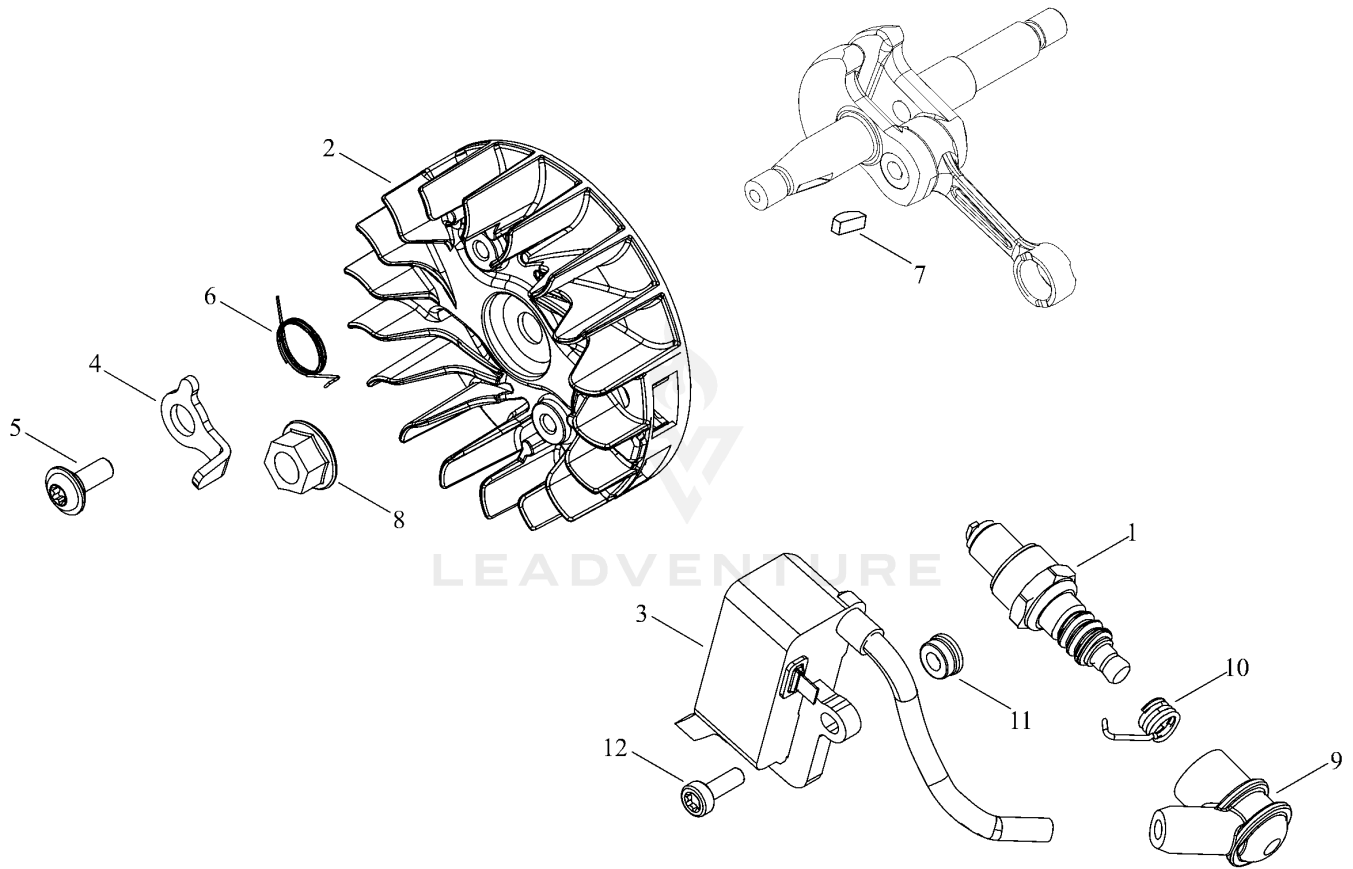

Ref Number	Part Number	Part Description	Context Notes	Quantity
30	V804-000010	BOLT, TORX 4		1
31	C305-000511	PLATE, SPROCKET GUARD		1
32	V203-002280	BOLT, 5		1
33	C310-000140	CATCHER, CHAIN		1
34	V203-002260	BOLT, 5		1
35	A033-000390	OIL, CAP		1
36	V107-000180	GASKET, FUEL CAP		1
37	A365-000050	CONNECTOR, CAP		1
38	A127-000450	COVER, DUST		1
39	A033-000410	CAP, FUEL		1
40	V107-000180	GASKET, FUEL CAP		1
41	A365-000050	CONNECTOR, CAP		1
42	X505-008600	LABEL, CAUTION		1

AIR CLEANER, CARBURETOR

Rendered by LeadVenture, Inc.

AIR CLEANER, CARBURETOR

Ref Number	Part Number	Part Description	Context Notes	Quantity
1	A202-000290	BELLOWS, INTAKE		1
2	V804-000040	BOLT, TORX 4		2
3	V358-000220	COLLAR,14		1
4	V351-000030	COLLAR,3		1
5	V162-000770	PLUG		2
6	A021-004770	CARBURETOR,DIAPHRAGM		1
7	A204-000250	ELBOW, CARBURETOR		1
8	V805-000070	BOLT, TORX 5		2
9	A226-002140	ELEMENT, AIR FILTER		1
10	A226-002120	ELEMENT, AIR FILTER		1
11	A226-002130	ELEMENT, AIR FILTER		1
12	A232-001842	LID,CLEANER		1
13	A235-000410	KNOB,CLEANER LID		1
14	X503-014140	LABEL,MODEL		1

MAGNETO

Rendered by LeadVenture, Inc.

MAGNETO

Ref Number	Part Number	Part Description	Context Notes	Quantity
1	A425-000060	SPARKPLUG		1
2	A409-001300	ROTOR, MAGNETO		1
3	P021-050161	COIL, IGNITION		1
4	A514-000300	PAWL		2
5	V203-002250	BOLT,5		2
6	V452-000030	SPRING,TORSION		2
7	100142-12330	KEY, WOODRUFF		1
8	V265-000140	NUT		1
9	A427-000190	CAP,SPARK PLUG		1
10	A426-000010	TERMINAL,SPARKPLUG		1
11	V352-000300	COLLAR,4		2
12	V804-000060	BOLT, TORX 4		2