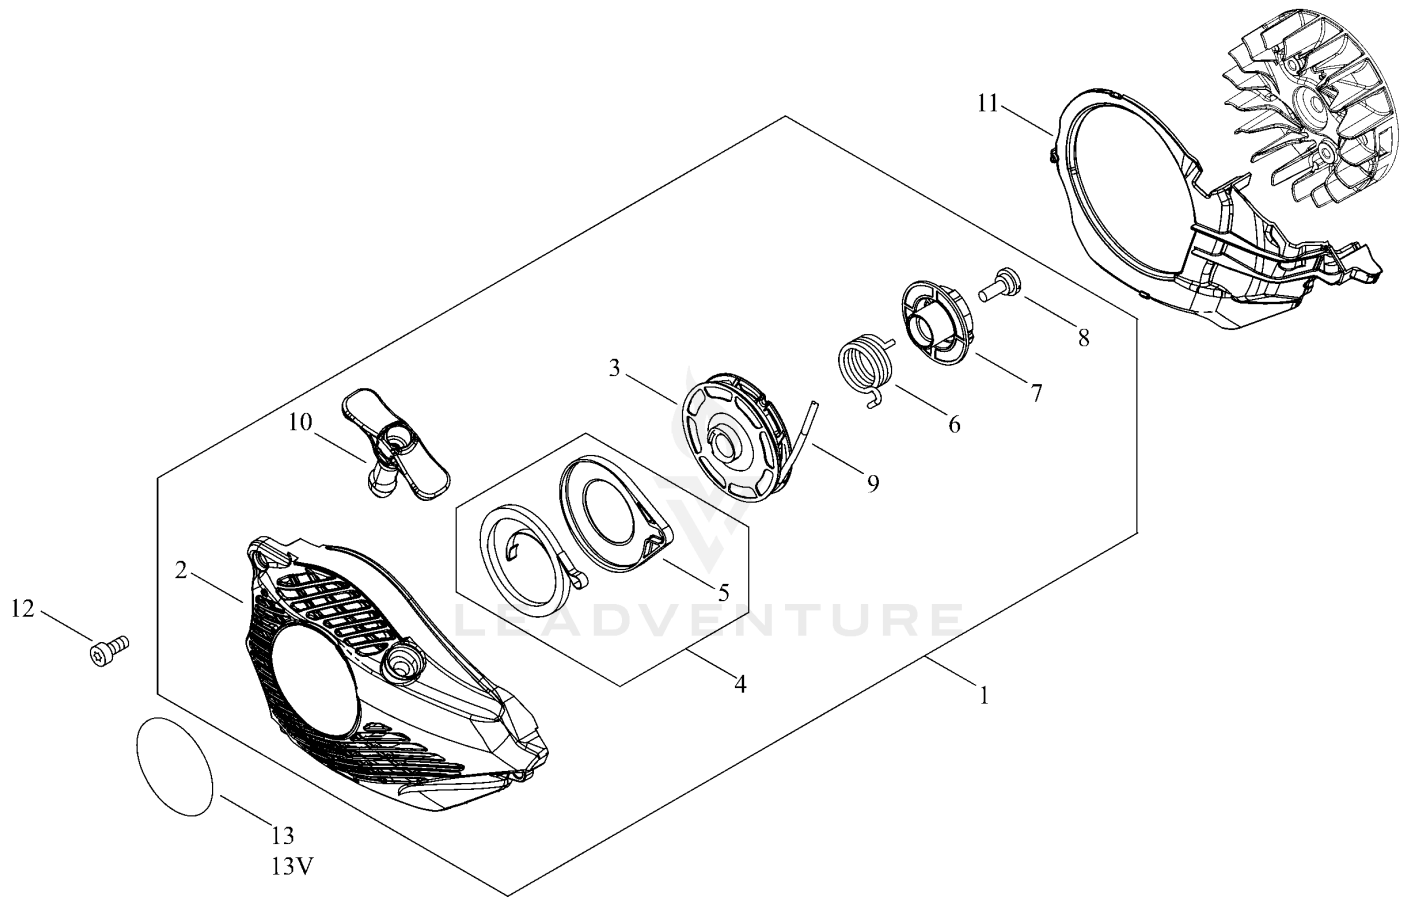

CS-2511TES_25S_30_30001001

TABLE OF CONTENTS

RECOIL STARTER	3
HANDLE	5
CARBURETOR	7
MUFFLER	10
CHAIN BRAKE	12
CYLINDER, PISTON, CRANKSHAFT	15
OPTION PARTS	17
ENGINE COVER	19
AIR CLEANER, CARBURETOR	22
MAGNETO	24
ACCESSORIES	26
OILER	28
GUIDE BAR, CHAIN	30

RECOIL STARTER

Rendered by LeadVenture, Inc.

RECOIL STARTER

Ref Number	Part Number	Part Description	Context Notes	Quantity
1	A051-003132	STARTER,RECOIL ASY		1
2	P022-045300	CASE,STARTER ASY		1
3	P022-040050	DRUM		1
4	P022-040060	SPRING KIT, REWIND		1
5	P022-040070	SPRING CASE		1
6	P022-036670	SPRING,DAMPER		1
7	P022-040080	PLATE, CAM		1
8	177236-61830	SCREW		1
9	P022-040090	ROPE, STARTER		1
10	P022-048980	GRIP, STARTER		1
11	A172-003200	COVER,FAN		1
12	V804-000060	BOLT, TORX 4		3
13	X502-001030	LABEL,ECHO		1

HANDLE

Rendered by LeadVenture, Inc.

HANDLE

Ref Number	Part Number	Part Description	Context Notes	Quantity
1	A440-002741	SWITCH,ON OFF		1
2	P100-002151	HANDLE SET, REAR		1
3	V131-000220	GROMMET,NEEDLE		1
4	V804-000010	BOLT, TORX 4		1
5	C400-001550	HANDLE, FRONT		1
6	V805-000000	BOLT, TORX 5		1
7	C450-000950	CONTROL, THROTTLE		1
8	C460-000590	LOCKOUT, THROTTLE		1
9	C454-000540	ROD, THROTTLE		1
10	V452-001650	SPRING,TORSION		1
11	V162-000760	PLUG		1
12	C646-000132	RING,HARNESS		1