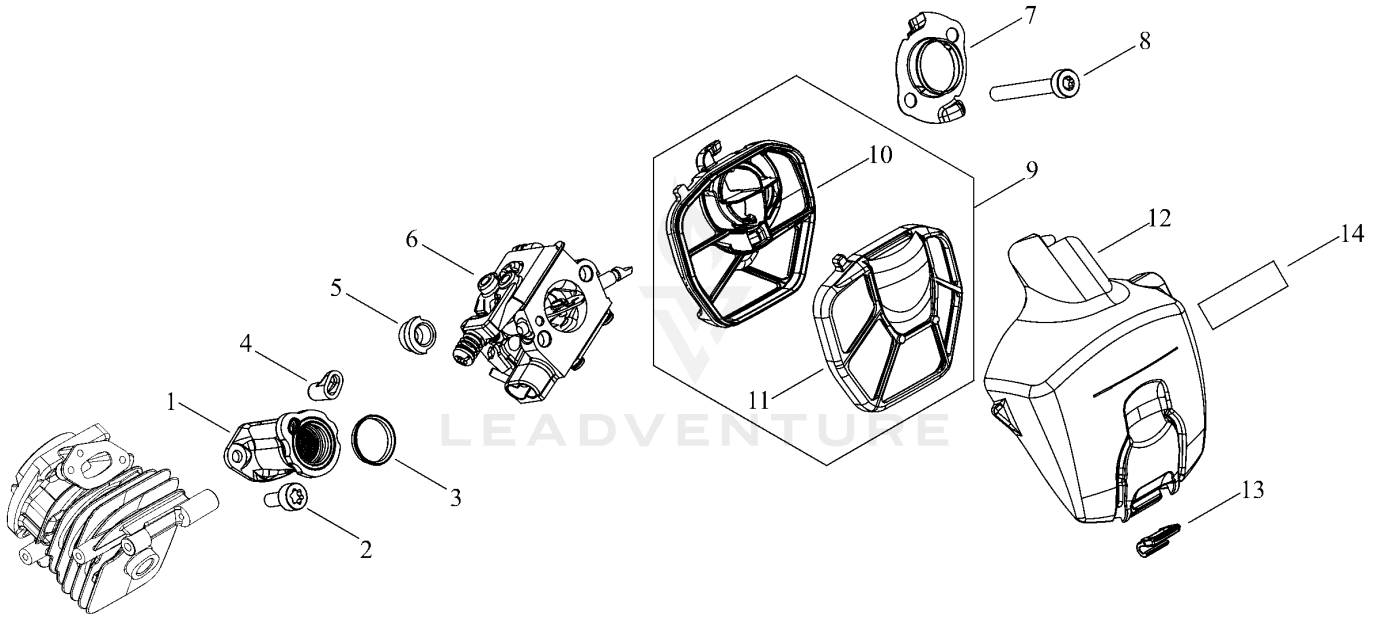

AIR CLEANER, CARBURETOR

Rendered by LeadVenture, Inc.

AIR CLEANER, CARBURETOR

Ref Number	Part Number	Part Description	Context Notes	Quantity
1	A202-000290	BELLOWS, INTAKE		1
2	V804-000040	BOLT, TORX 4		2
3	V358-000220	COLLAR,14		1
4	V351-000030	COLLAR,3		1
5	V162-000770	PLUG		2
6	A021-004770	CARBURETOR,DIAPHRAGM		1
7	A204-000250	ELBOW, CARBURETOR		1
8	V805-000070	BOLT, TORX 5		2
9	A226-002140	ELEMENT, AIR FILTER		1
10	A226-002120	ELEMENT, AIR FILTER		1
11	A226-002130	ELEMENT, AIR FILTER		1
12	A232-001842	LID,CLEANER		1
13	A235-000410	KNOB,CLEANER LID		1
14	X503-014140	LABEL,MODEL		1