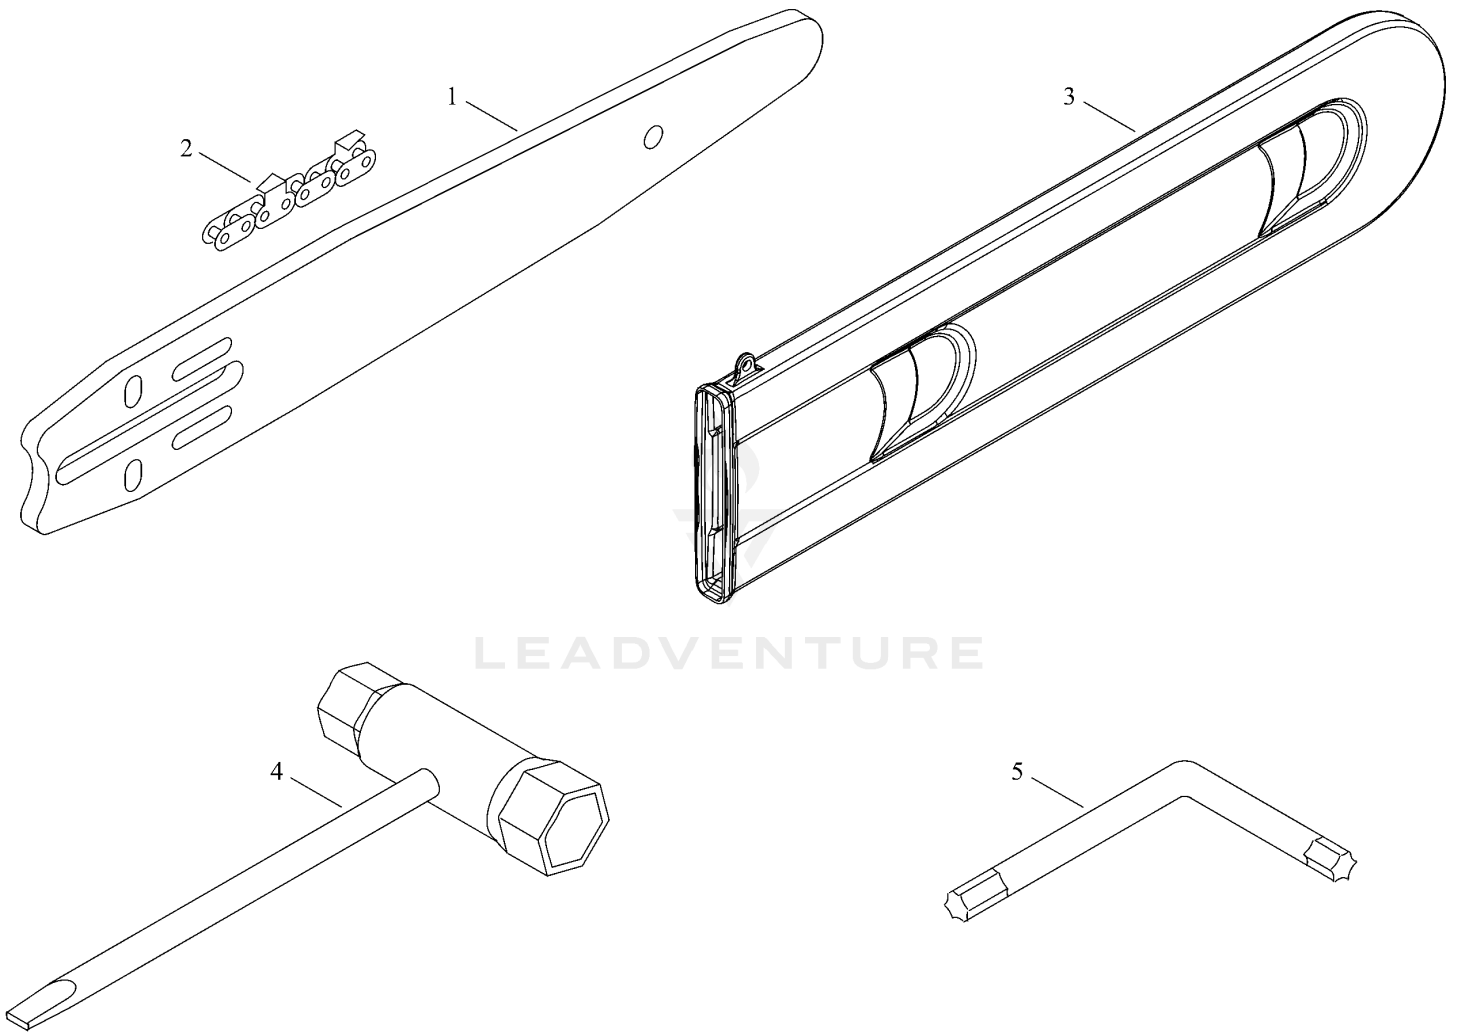

MAGNETO

Rendered by LeadVenture, Inc.

MAGNETO

Ref Number	Part Number	Part Description	Context Notes	Quantity
1	A425-000060	SPARKPLUG		1
2	A409-001300	ROTOR, MAGNETO		1
3	P021-050161	COIL, IGNITION		1
4	A514-000300	PAWL		2
5	V203-002250	BOLT,5		2
6	V452-000030	SPRING,TORSION		2
7	100142-12330	KEY, WOODRUFF		1
8	V265-000140	NUT		1
9	A427-000190	CAP,SPARK PLUG		1
10	A426-000010	TERMINAL,SPARKPLUG		1
11	V352-000300	COLLAR,4		2
12	V804-000060	BOLT, TORX 4		2

ACCESSORIES

LEADVENTURE

Rendered by LeadVenture, Inc.

ACCESSORIES

Ref Number	Part Number	Part Description	Context Notes	Quantity
1	X121-000003	BAR,GUIDE 25		1
2	X221-000100	CHAIN,SAW		1
3	X490-000840	SCABBARD,CHAIN		1
4	X602-000160	PLUG WRENCH		1
5	X605-000190	TOOL,L WRENCH		1