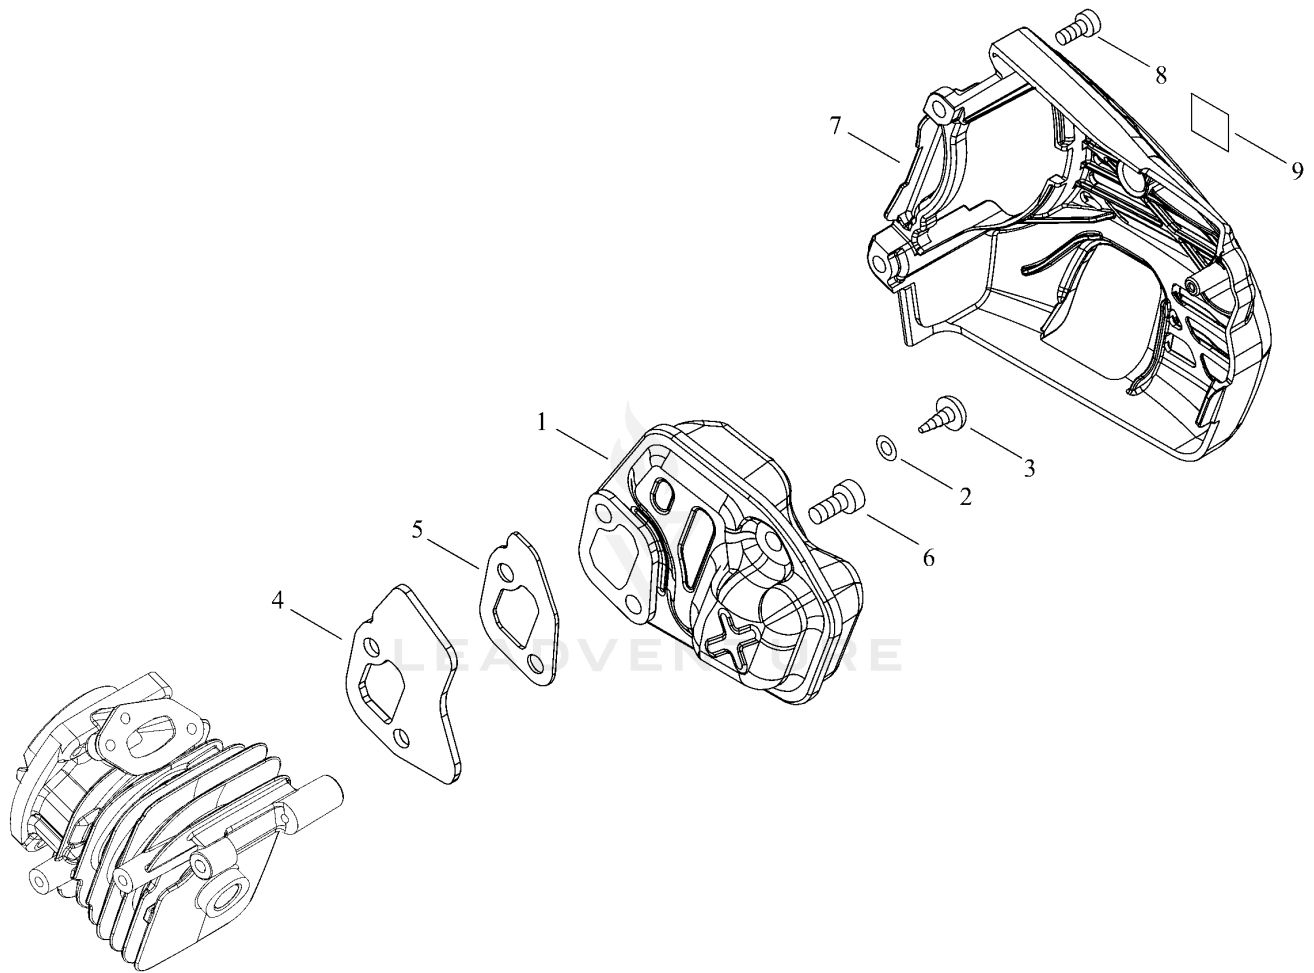

MUFFLER

Rendered by LeadVenture, Inc.

MUFFLER

Ref Number	Part Number	Part Description	Context Notes	Quantity
1	A030-000851	MUFFLER ASY		1
2	900602-00004	WASHER		1
3	900216-04006	SCREW		1
4	A312-000090	PLATE, EXHUST		1
5	V104-002290	GASKET,EXHAUST		1
6	V805-000150	BOLT, TORX 5		3
7	A320-001160	COVER,MUFFLER		1
8	V804-000010	BOLT, TORX 4		2
9	X505-007710	LABEL,CAUTION		1