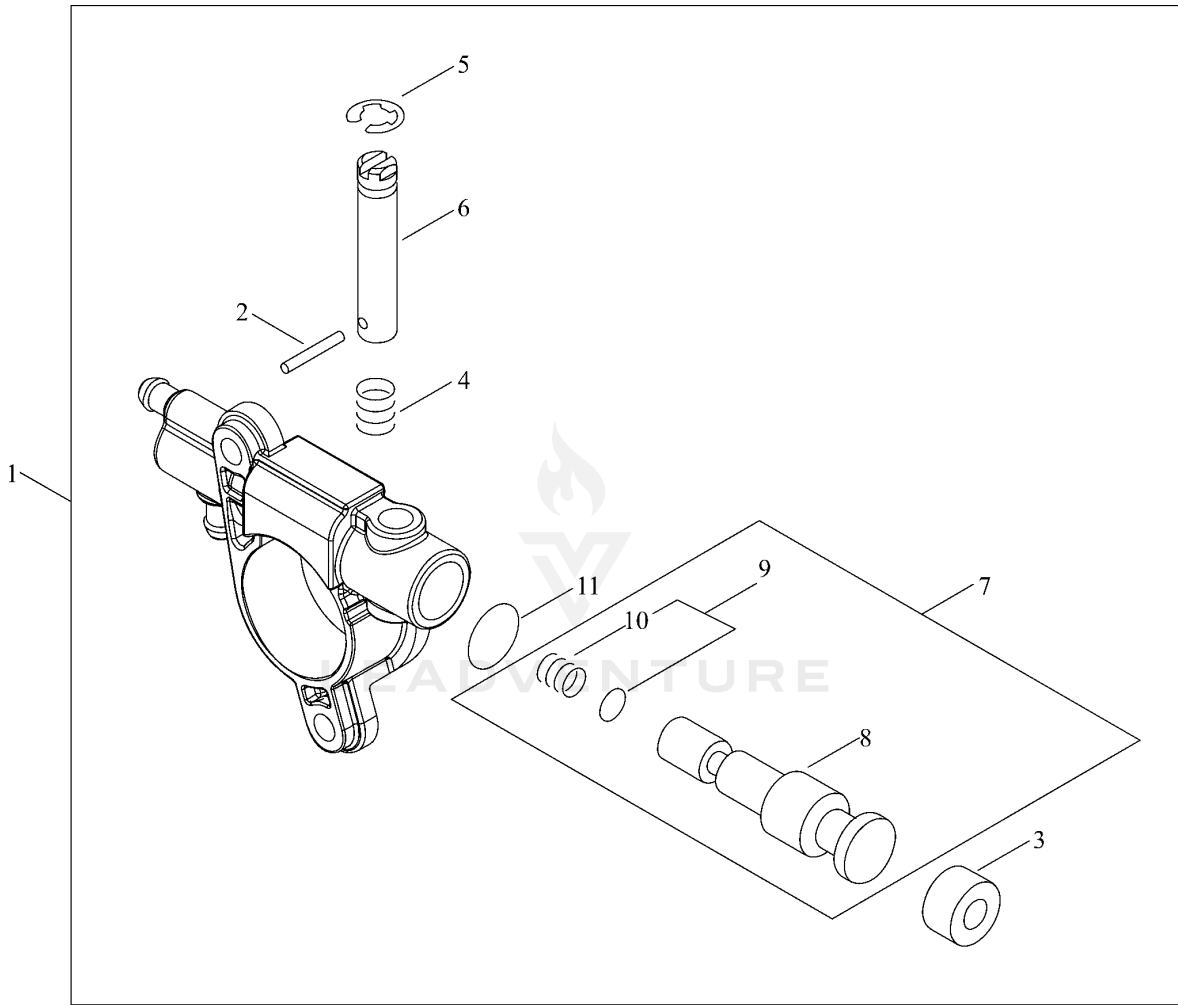

OILER

Rendered by LeadVenture, Inc.

OILER

Ref Number	Part Number	Part Description	Context Notes	Quantity
1	C022-000211	AUTO-OILER ASSEMBLY		1
2	P003-002180	PIN, SPRING		1
3	437062-38330	CAP, OIL PUMP		1
4	437015-37330	SPRING		1
5	123127-15030	RING		1
6	P003-005430	NEEDLE-ADJ		1
7	P200-000390	PLUNGER SHAFT KIT		1
8	P003-005990	SHAFT ASY-PLUNGER		1
9	P200-000490	SPRING WASHER KIT		1
10	P003-006000	SPRING		1
11	P003-005420	WASHER		1