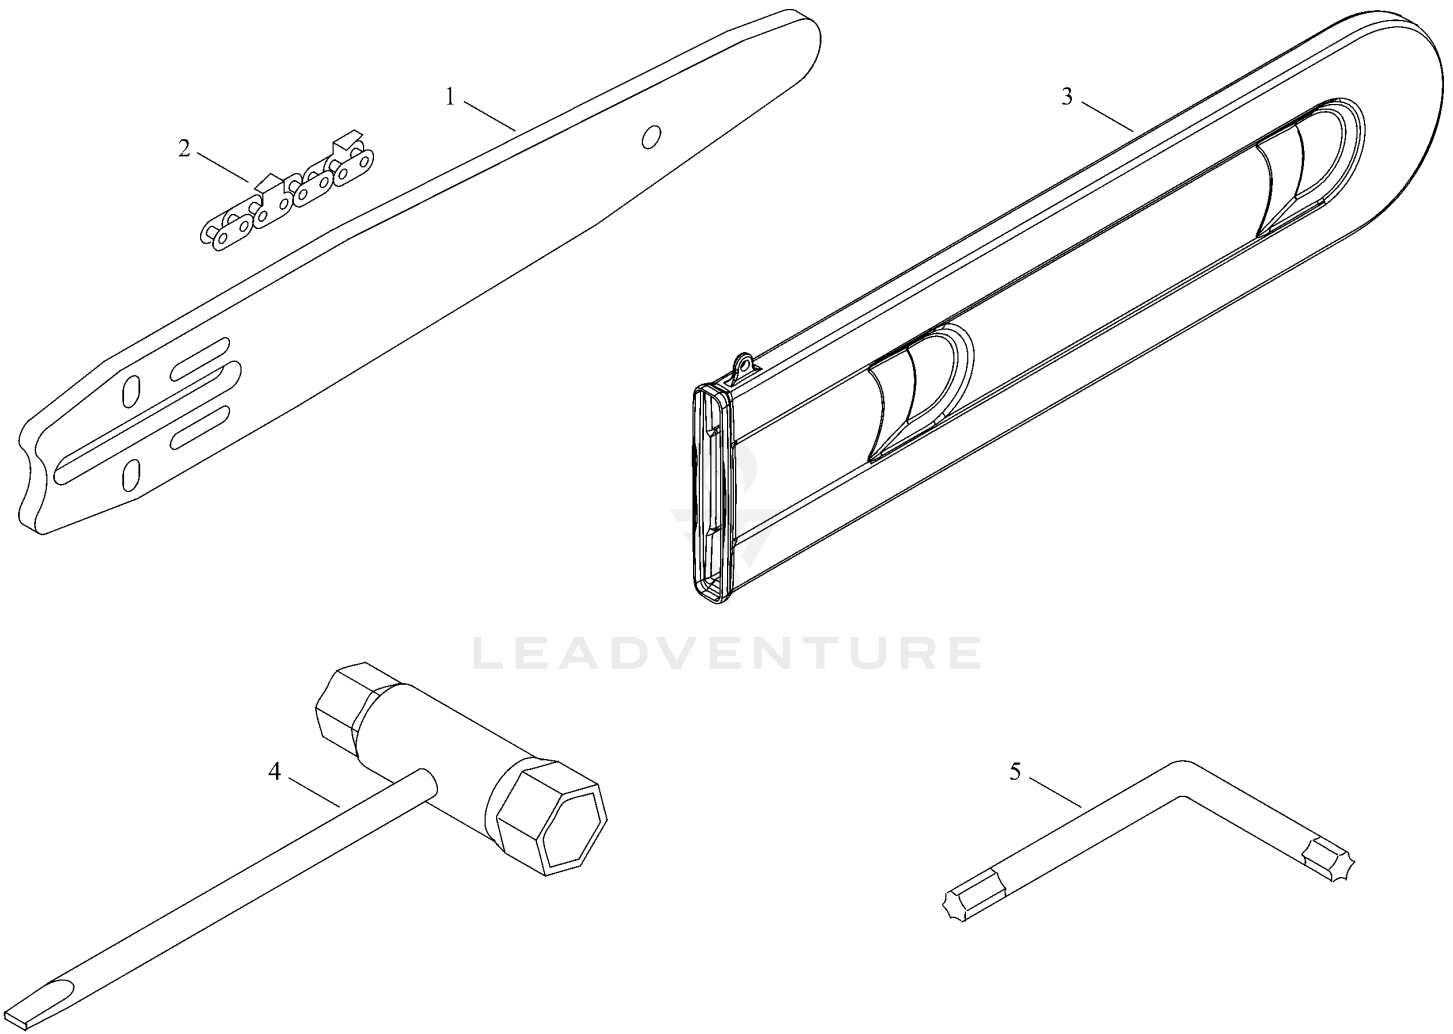

ACCESSORIES

LEADVENTURE

Rendered by LeadVenture, Inc.

ACCESSORIES

Ref Number	Part Number	Part Description	Context Notes	Quantity
1	X101-000200	BAR,GUIDE 25		1
2	431610-10030	CHAIN, SAW 25AP-60E		1
3	X490-000840	SCABBARD,CHAIN		1
4	X602-000160	PLUG WRENCH		1
5	X605-000190	TOOL,L WRENCH		1