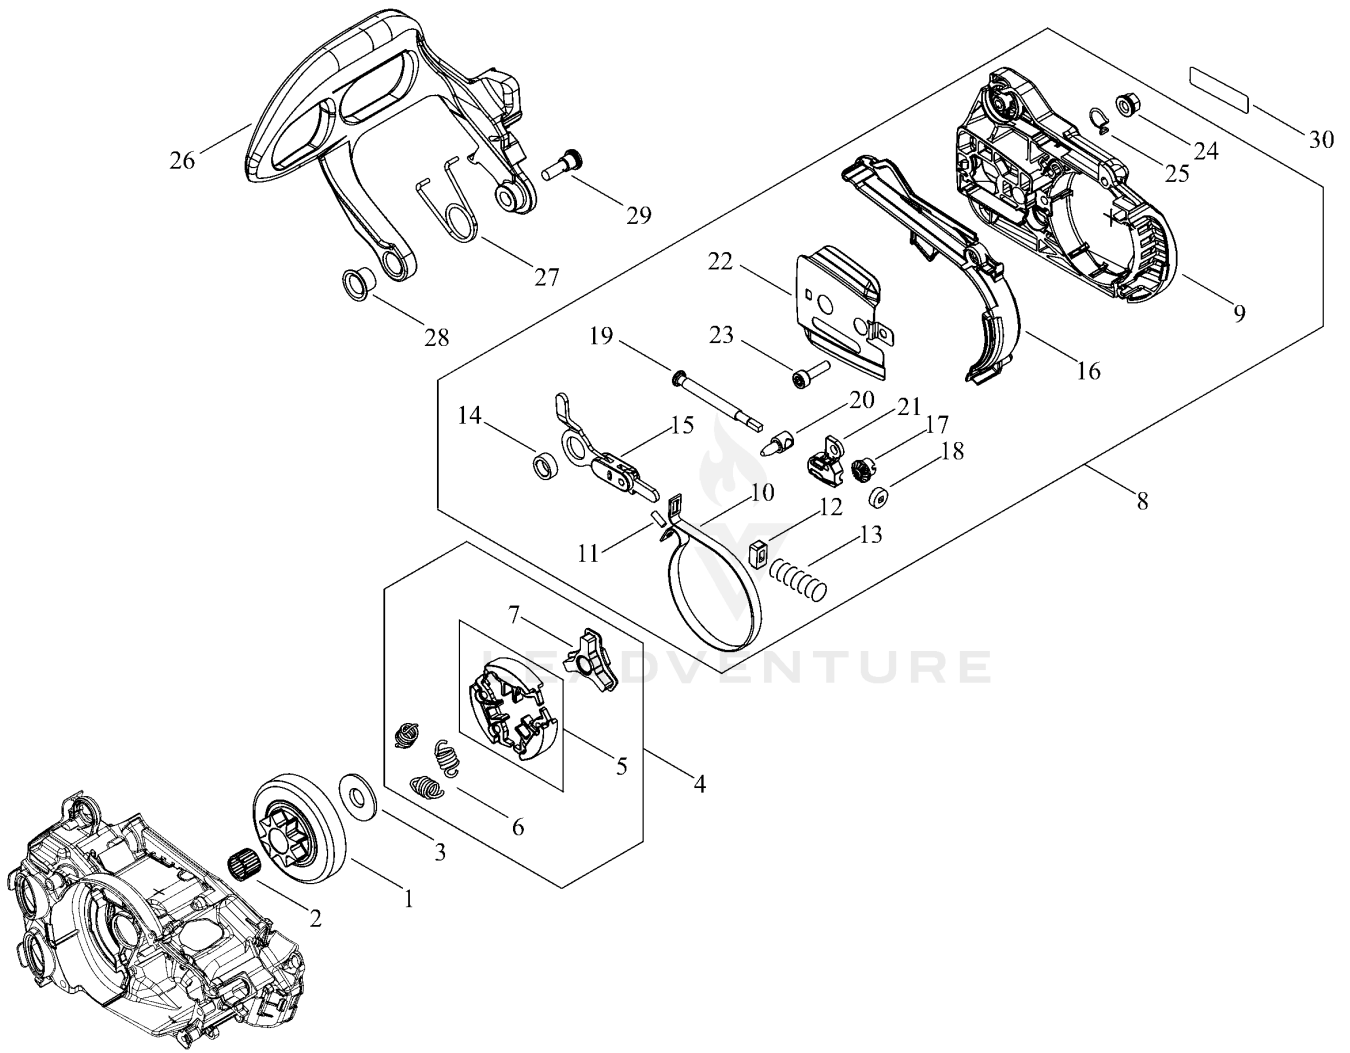

CHAIN BRAKE

Rendered by LeadVenture, Inc.

CHAIN BRAKE

Ref Number	Part Number	Part Description	Context Notes	Quantity
1	A556-001710	DRUM, CLUTCH		1
2	V555-000190	BEARING,NEEDLE 10		1
3	A551-000170	PLATE, CLUTCH		1
4	A056-000800	CLUTCH ASY		1
5	P021-050190	CLUTCH SHOE SET		1
6	A566-000290	SPRING, CLUTCH		3
7	A552-000430	HUB, CLUTCH		1
8	P021-050202	GUARD, SPROCKET ASY		1
9	C300-001112	GUARD, SPROCKET		1
10	C328-000330	BAND, BRAKE		1
11	93050-30080	ROLLER		1
12	V376-000450	SPACER		1
13	V450-002080	SPRING,COMPRESSION		1
14	V355-000860	COLLAR,8		1
15	C334-000340	CONNECTOR, BRAKE		1
16	C345-000640	COVER,BRAKE		1
17	V651-001060	GEAR,BEVEL		1
18	V651-000011	GEAR,BEVEL		1
19	V203-000041	BOLT,5		1
20	C309-000110	TENSIONER,CHAIN		1
21	V355-000840	COLLAR,8		1
22	C305-000500	PLATE,SPROCKET GUARD		1
23	V804-000000	BOLT, TORX 4		3
24	V265-000550	NUT,8		1
25	C649-000420	HOOK		1
26	C320-000510	LEVER, BRAKE		1
27	V452-001660	SPRING,TORSION		1
28	V356-000780	COLLAR,10		1
29	V203-002270	BOLT,5		1