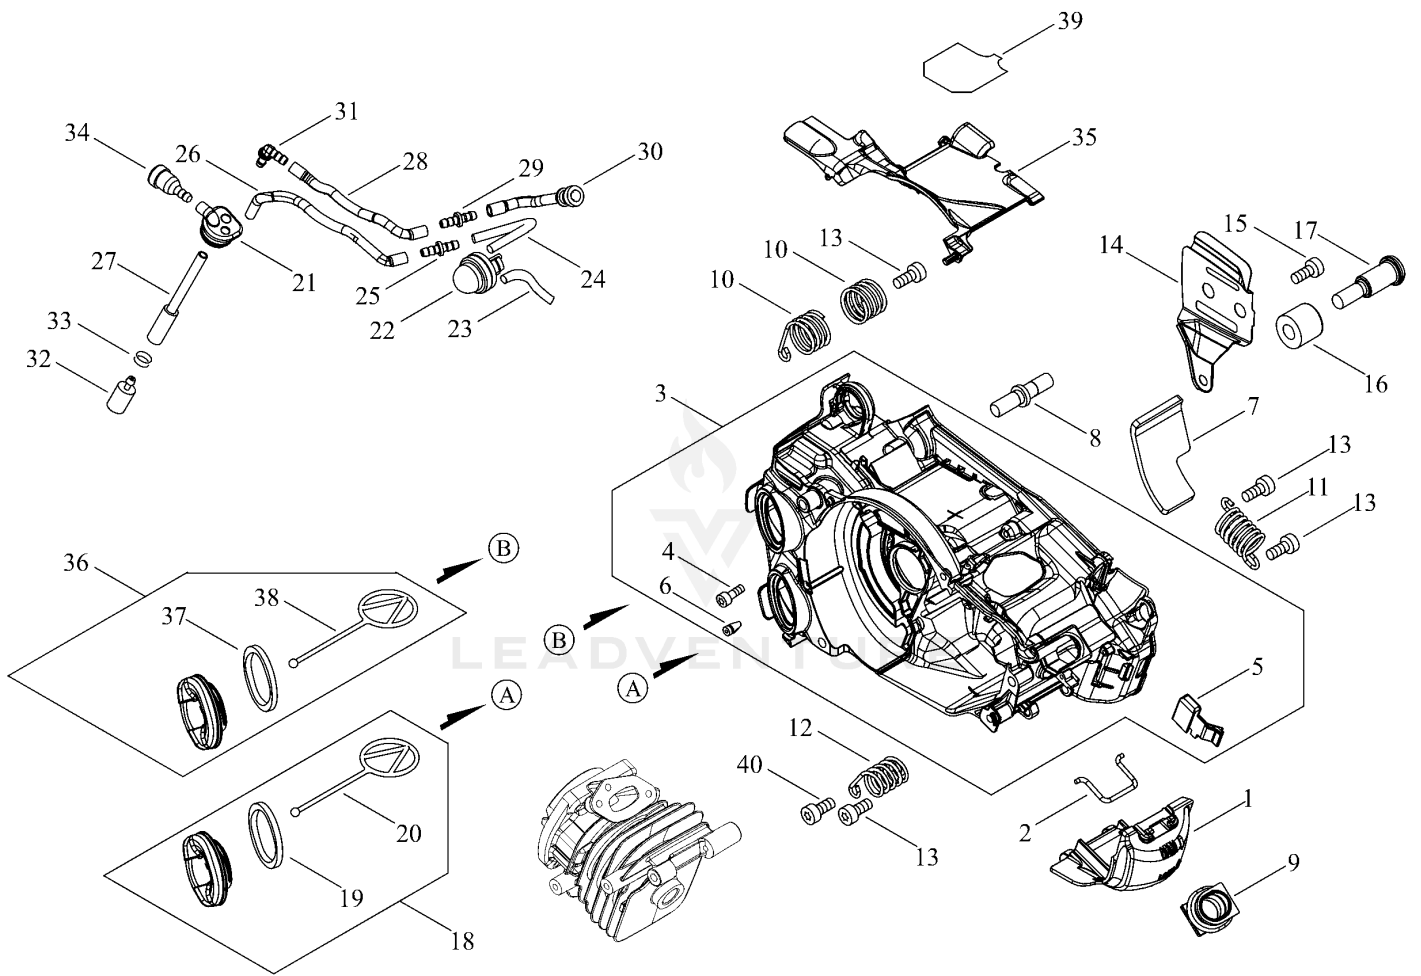

ENGINE COVER

Rendered by LeadVenture, Inc.

ENGINE COVER

Ref Number	Part Number	Part Description	Context Notes	Quantity
1	A429-000200	COVER,CAP		1
2	C649-000440	HOOK		1
3	P021-051910	ENGINE COVER ASY		1
4	V804-000100	BOLT, TORX 4		3
5	A219-000071	SHUTTER, AIR		1
6	436114-13930	VALVE, CHECK		1
7	V341-000200	WASHER,SQUARE		1
8	V225-000262	BOLT,STUD 8		1
9	A239-000110	PIPE, INTAKE		1
10	V450-002050	SPRING,COMPRESSION		2
11	V450-002060	SPRING,COMPRESSION		1
12	V450-002070	SPRING,COMPRESSION		1
13	V804-000000	BOLT, TORX 4		4
14	C305-000490	PLATE,SPROCKET GUARD		1
15	V203-002280	BOLT,5		1
16	C310-000140	CATCHER, CHAIN		1
17	V203-002260	BOLT,5		1
18	A033-000390	OIL,CAP		1
19	V107-000180	GASKET,FUEL CAP		1
20	A365-000050	CONNECTOR,CAP		1
21	V137-000140	GROMMET,FUEL		1
22	A035-000040	PUMP, FUEL		1
23	V470-002180	PIPE		1
24	V471-004870	PIPE		1
25	V186-000020	JOINT,PIPE		1
26	V471-003660	PIPE		1
27	V470-002210	PIPE		1
28	V471-003820	PIPE		1
29	V186-000510	JOINT,PIPE		1