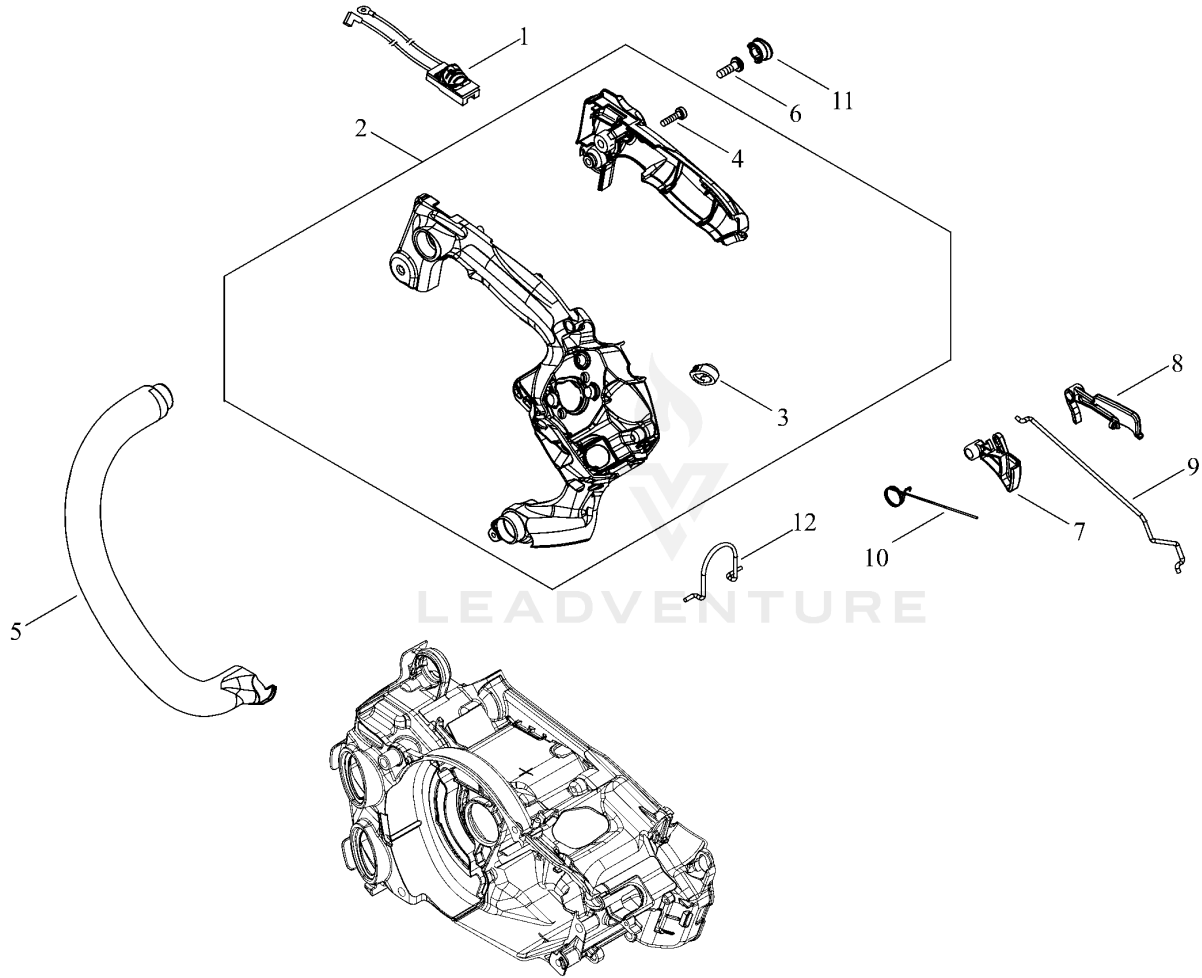

HANDLE

Rendered by LeadVenture, Inc.

HANDLE

Ref Number	Part Number	Part Description	Context Notes	Quantity
1	A440-002741	SWITCH,ON OFF		1
2	P100-002151	HANDLE SET, REAR		1
3	V131-000220	GROMMET,NEEDLE		1
4	V804-000010	BOLT, TORX 4		1
5	C400-001550	HANDLE, FRONT		1
6	V805-000000	BOLT, TORX 5		1
7	C450-000950	CONTROL, THROTTLE		1
8	C460-000590	LOCKOUT, THROTTLE		1
9	C454-000540	ROD, THROTTLE		1
10	V452-001650	SPRING,TORSION		1
11	V162-000760	PLUG		1
12	C646-000132	RING,HARNESS		1