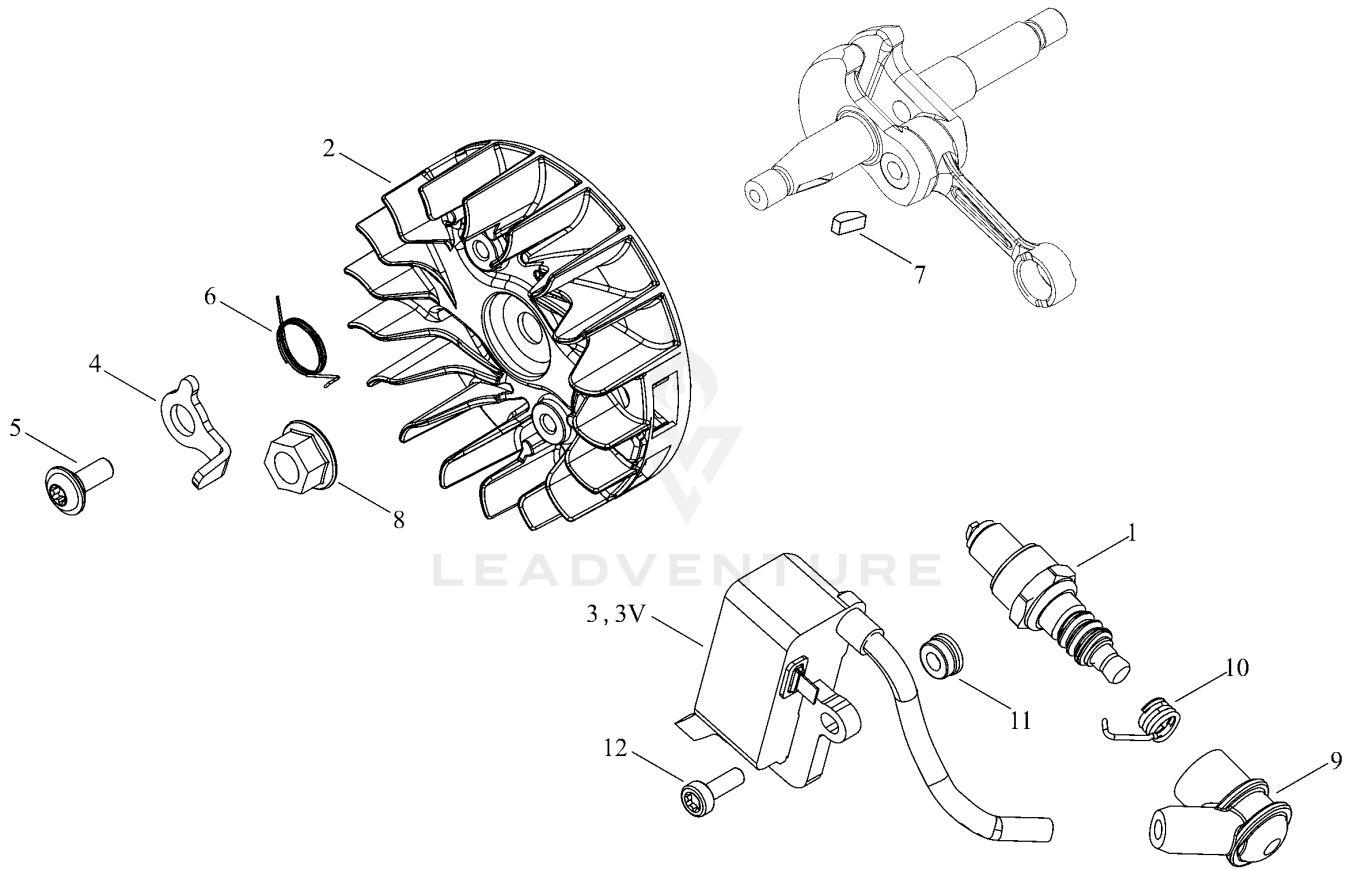

MAGNETO

Rendered by LeadVenture, Inc.

MAGNETO

Ref Number	Part Number	Part Description	Context Notes	Quantity
1	A425-000060	SPARKPLUG		1
2	A409-001300	ROTOR, MAGNETO		1
3	P021-050160	COIL, IGNITION		1
3V	P100-006570	COIL, IGNITION		1
4	A514-000300	PAWL		2
5	V203-002250	BOLT,5		2
6	V452-000030	SPRING,TORSION		2
7	100142-12330	KEY, WOODRUFF		1
8	V265-000140	NUT		1
9	A427-000190	CAP,SPARK PLUG		1
10	A426-000010	TERMINAL,SPARKPLUG		1
11	V352-000300	COLLAR,4		2
12	V804-000060	BOLT, TORX 4		2