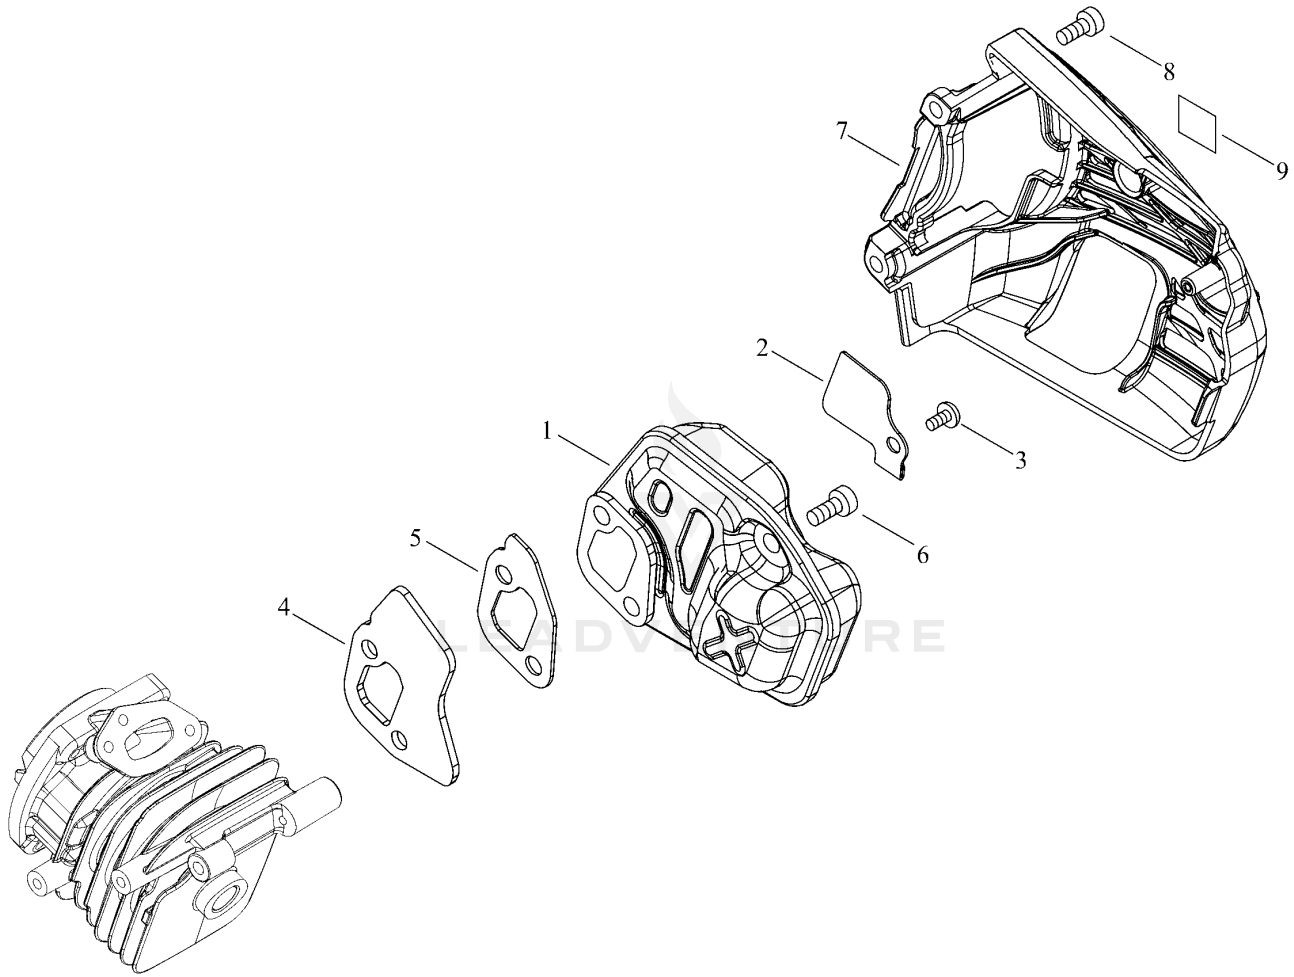

MUFFLER

Rendered by LeadVenture, Inc.

MUFFLER

Ref Number	Part Number	Part Description	Context Notes	Quantity
1	A030-000860	MUFFLER ASY		1
2	A310-000490	SCREEN, ARRESTOR		1
3	900216-04006	SCREW		1
4	A312-000090	PLATE, EXHUST		1
5	V104-002290	GASKET,EXHAUST		1
6	V805-000150	BOLT, TORX 5		3
7	A320-001210	COVER,MUFFLER		1
8	V804-000010	BOLT, TORX 4		2
9	X505-007710	LABEL,CAUTION		1