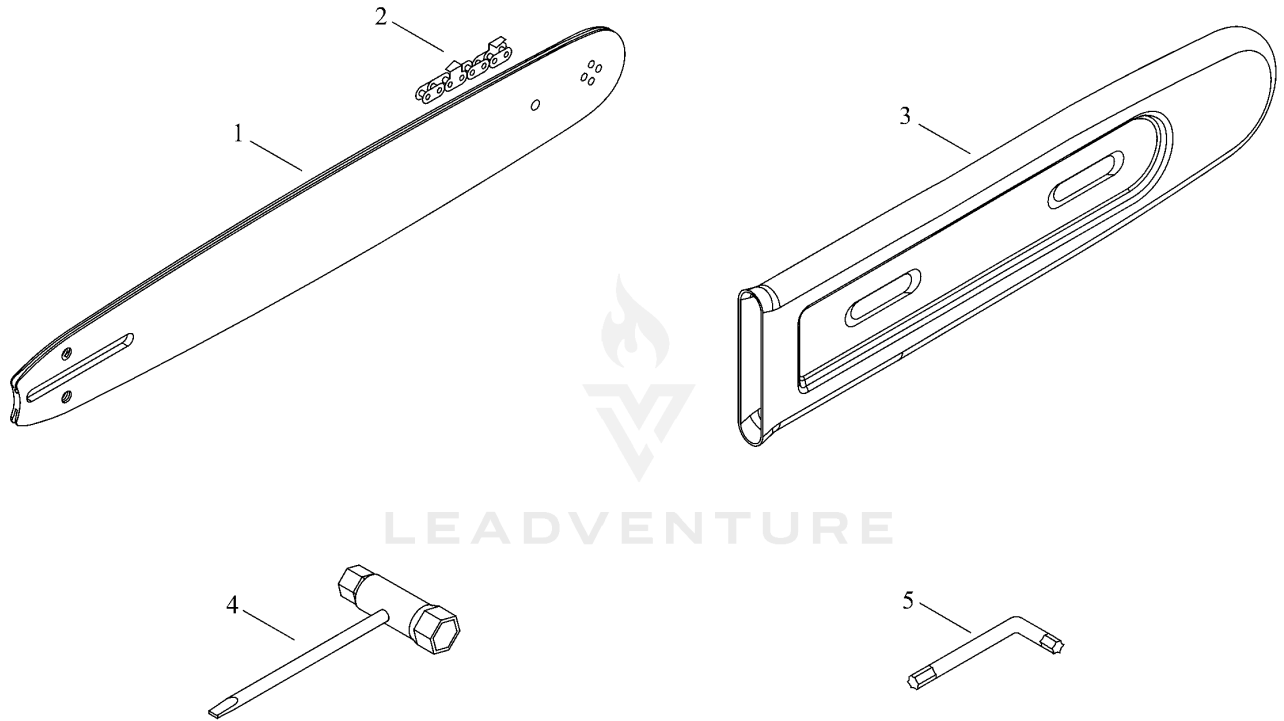

MAGNETO

Rendered by LeadVenture, Inc.

MAGNETO

Ref Number	Part Number	Part Description	Context Notes	Quantity
1	A425-000060	SPARKPLUG		1
2	A409-001300	ROTOR, MAGNETO		1
3	P021-050161	COIL, IGNITION		2
4	A514-000300	PAWL		2
5	V203-002250	BOLT,5		2
6	V452-000030	SPRING,TORSION		2
7	100142-12330	KEY, WOODRUFF		1
8	V265-000140	NUT		1
9	A427-000190	CAP,SPARK PLUG		1
10	A426-000010	TERMINAL,SPARKPLUG		1
11	V352-000300	COLLAR,4		2
12	V804-000060	BOLT, TORX 4		2

ACCESSORIES

Rendered by LeadVenture, Inc.

ACCESSORIES

Ref Number	Part Number	Part Description	Context Notes	Quantity
1	X122-000073	BAR,GUIDE 30		1
2	X222-000140	CHAIN,SAW		1
3	X490-000920	SCABBARD,CHAIN		1
4	X602-000160	PLUG WRENCH		1
5	X605-000170	TOOL,L WRENCH		1

HANDLE

Rendered by LeadVenture, Inc.

HANDLE

Ref Number	Part Number	Part Description	Context Notes	Quantity
1	A440-002740	SWITCH,ON OFF		1
2	P100-002151	HANDLE SET, REAR		1
3	V131-000220	GROMMET,NEEDLE		1
4	V804-000010	BOLT, TORX 4		1
5	C400-001550	HANDLE, FRONT		1
6	V805-000000	BOLT, TORX 5		1
7	C450-000950	CONTROL, THROTTLE		1
8	C460-000590	LOCKOUT, THROTTLE		1
9	C454-000540	ROD, THROTTLE		1
10	V452-001650	SPRING,TORSION		1
11	V162-000760	PLUG		1
12	C646-000132	RING,HARNESS		1