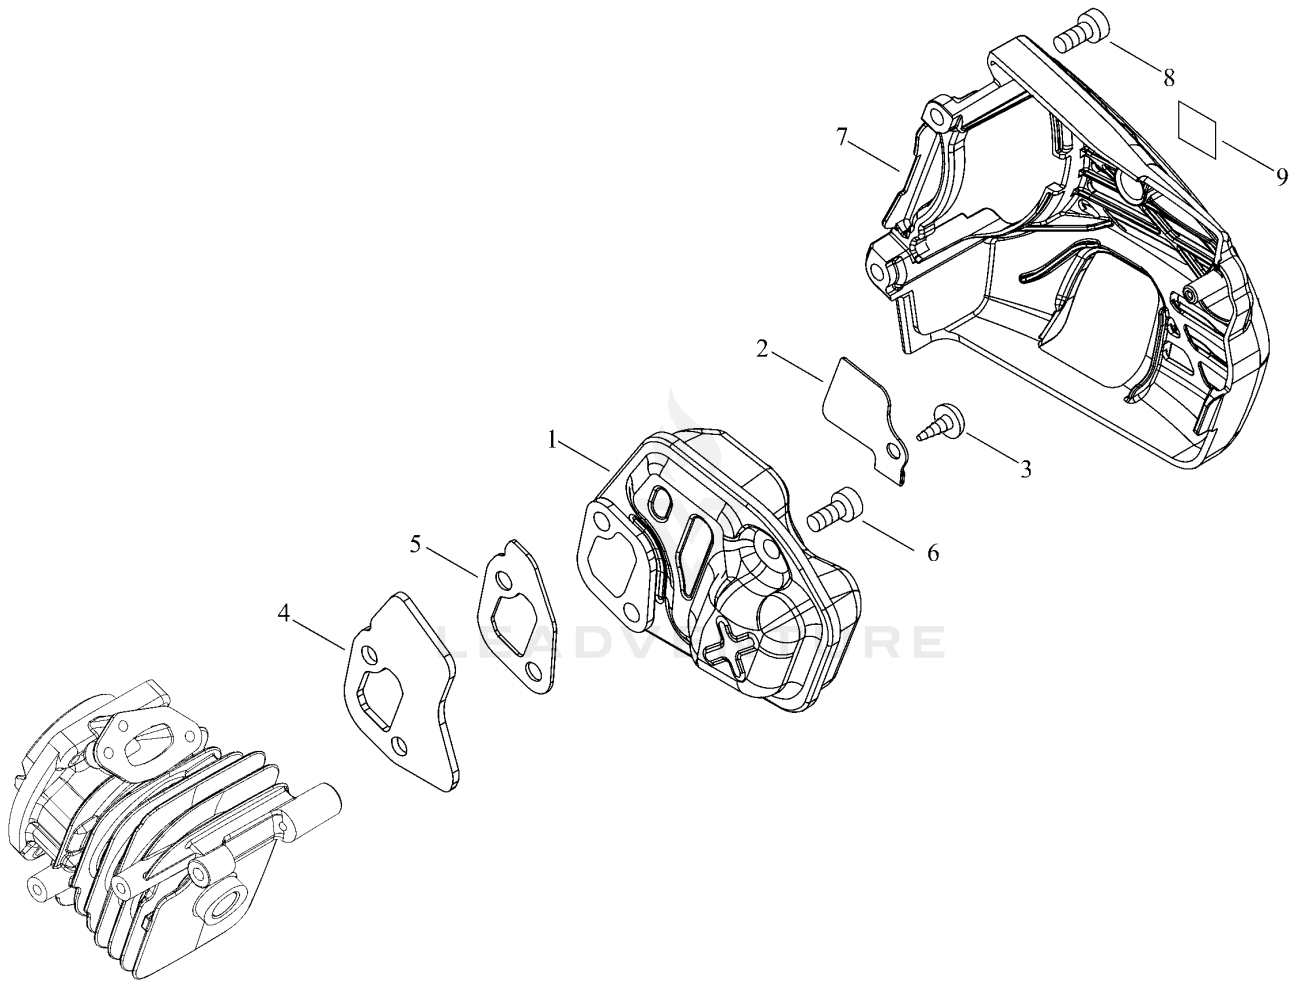

MUFFLER

Rendered by LeadVenture, Inc.

MUFFLER

Ref Number	Part Number	Part Description	Context Notes	Quantity
1	A030-000840	MUFFLER ASY		1
2	A310-000490	SCREEN, ARRESTOR		1
3	V252-000970	SCREW,4		1
4	A312-000090	PLATE, EXHUST		1
5	V104-002290	GASKET,EXHAUST		1
6	V805-000150	BOLT, TORX 5		3
7	A320-001160	COVER,MUFFLER		1
8	V804-000000	BOLT, TORX 4		2
9	X505-007710	LABEL,CAUTION		1