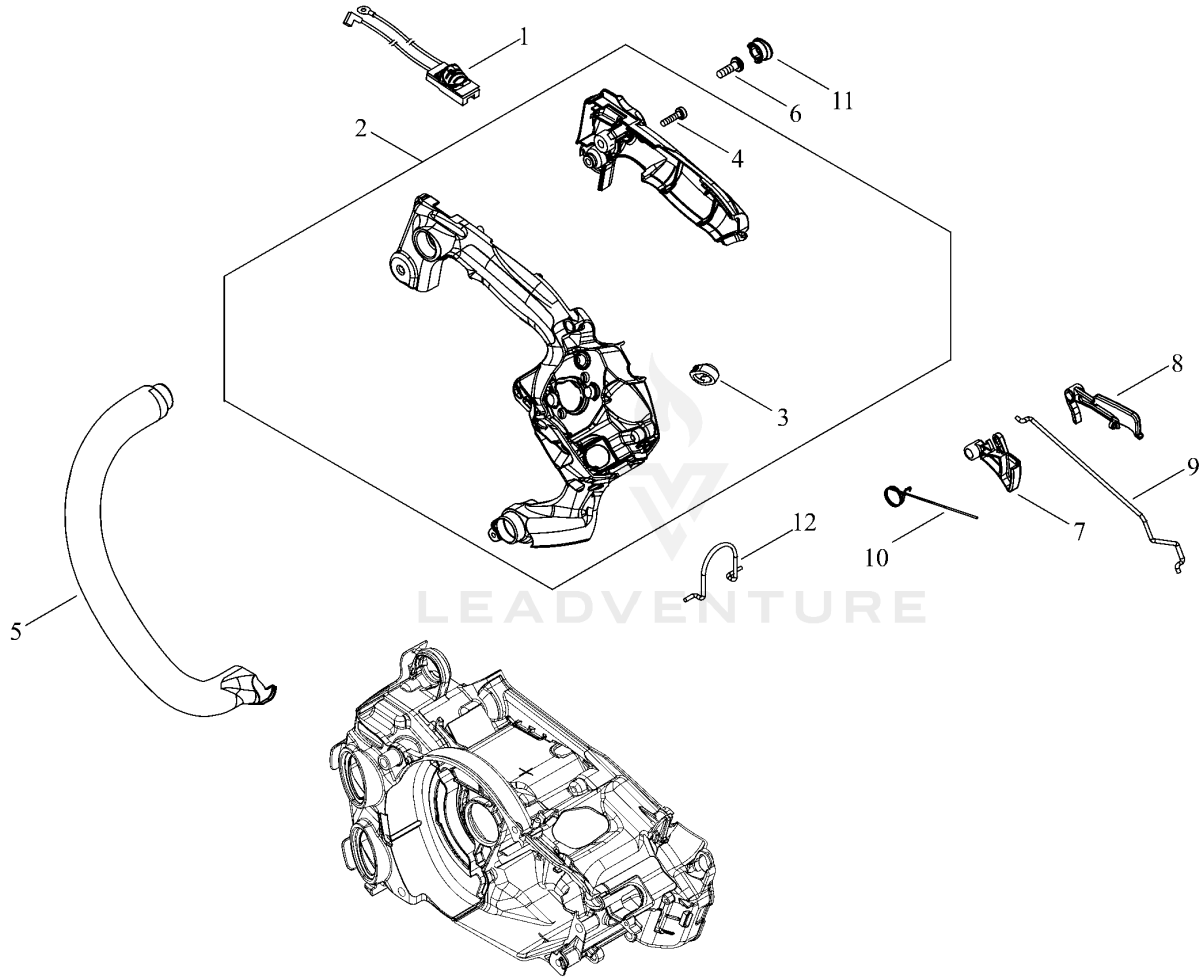

MAGNETO

Rendered by LeadVenture, Inc.

MAGNETO

Ref Number	Part Number	Part Description	Context Notes	Quantity
1	A425-000060	SPARKPLUG		1
2	A409-001300	ROTOR, MAGNETO		1
3	P021-050161	COIL, IGNITION		2
4	A514-000300	PAWL		2
5	V203-002250	BOLT,5		2
6	V452-000030	SPRING,TORSION		2
7	100142-12330	KEY, WOODRUFF		1
8	V265-000140	NUT		1
9	A427-000190	CAP,SPARK PLUG		1
10	A426-000010	TERMINAL,SPARKPLUG		1
11	V352-000300	COLLAR,4		2
12	V804-000060	BOLT, TORX 4		2

AIR CLEANER, CARBURETOR

Rendered by LeadVenture, Inc.

AIR CLEANER, CARBURETOR

Ref Number	Part Number	Part Description	Context Notes	Quantity
1	A202-000290	BELLOWS, INTAKE		1
2	V804-000040	BOLT, TORX 4		2
3	V358-000220	COLLAR,14		1
4	V351-000030	COLLAR,3		1
5	V162-000770	PLUG		2
6	A021-004520	CARBURETOR,DIAPHRAGM		1
7	A204-000250	ELBOW, CARBURETOR		1
8	V805-000070	BOLT, TORX 5		2
9	A226-001960	ELEMENT,AIR FILTER		1
10	A226-001930	ELEMENT, AIR FILTER		1
11	A226-001940	ELEMENT, AIR FILTER		1
12	A232-001840	LID,CLEANER		1
13	A235-000410	KNOB,CLEANER LID		1
14	X503-013600	LABEL,MODEL		1

HANDLE

Rendered by LeadVenture, Inc.

HANDLE

Ref Number	Part Number	Part Description	Context Notes	Quantity
1	A440-002740	SWITCH,ON OFF		1
2	P100-002151	HANDLE SET, REAR		1
3	V131-000220	GROMMET,NEEDLE		1
4	V804-000010	BOLT, TORX 4		1
5	C400-001550	HANDLE, FRONT		1
6	V805-000000	BOLT, TORX 5		1
7	C450-000950	CONTROL, THROTTLE		1
8	C460-000590	LOCKOUT, THROTTLE		1
9	C454-000540	ROD, THROTTLE		1
10	V452-001650	SPRING,TORSION		1
11	V162-000760	PLUG		1
12	C646-000132	RING,HARNESS		1

Ref Number	Part Number	Part Description	Context Notes	Quantity
30	V470-002190	PIPE		1
31	V186-000530	JOINT,PIPE		1
32	A369-000420	STRAINER, FUEL		1
33	V490-000500	CLIP		1
34	131300-56431	VENT ASSEMBLY, FUEL		1
35	A127-000450	COVER,DUST		1
36	A033-000410	CAP,FUEL		1
37	V107-000090	GASKET		1
38	A365-000050	CONNECTOR,CAP		1
39	X505-008600	LABEL,CAUTION		1
40	V804-000010	BOLT, TORX 4		1