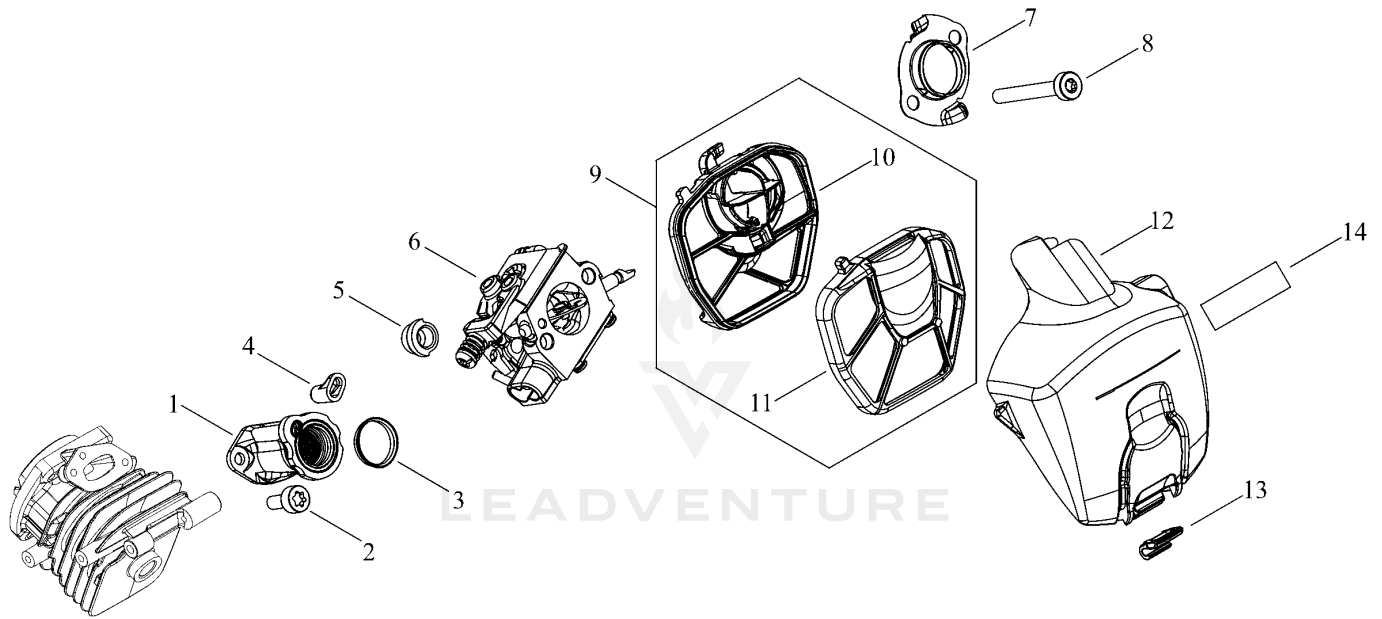

MAGNETO

Rendered by LeadVenture, Inc.

MAGNETO

Ref Number	Part Number	Part Description	Context Notes	Quantity
1	A425-000060	SPARKPLUG		1
2	A409-001300	ROTOR, MAGNETO		1
3	P021-050161	COIL, IGNITION		2
4	A514-000300	PAWL		2
5	V203-002250	BOLT,5		2
6	V452-000030	SPRING,TORSION		2
7	100142-12330	KEY, WOODRUFF		1
8	V265-000140	NUT		1
9	A427-000190	CAP,SPARK PLUG		1
10	A426-000010	TERMINAL,SPARKPLUG		1
11	V352-000300	COLLAR,4		2
12	V804-000060	BOLT, TORX 4		2

ACCESSORIES

Rendered by LeadVenture, Inc.

ACCESSORIES

Ref Number	Part Number	Part Description	Context Notes	Quantity
1	X122-000073	BAR,GUIDE 30		1
2	X222-000140	CHAIN,SAW		1
3	X490-000920	SCABBARD,CHAIN		1
4	X602-000160	PLUG WRENCH		1
5	X605-000170	TOOL,L WRENCH		1

AIR CLEANER, CARBURETOR

Rendered by LeadVenture, Inc.

AIR CLEANER, CARBURETOR

Ref Number	Part Number	Part Description	Context Notes	Quantity
1	A202-000290	BELLOWS, INTAKE		1
2	V804-000040	BOLT, TORX 4		2
3	V358-000220	COLLAR,14		1
4	V351-000030	COLLAR,3		1
5	V162-000770	PLUG		2
6	A021-004520	CARBURETOR,DIAPHRAGM		1
7	A204-000250	ELBOW, CARBURETOR		1
8	V805-000070	BOLT, TORX 5		2
9	A226-001960	ELEMENT,AIR FILTER		1
10	A226-001930	ELEMENT, AIR FILTER		1
11	A226-001940	ELEMENT, AIR FILTER		1
12	A232-001840	LID,CLEANER		1
13	A235-000410	KNOB,CLEANER LID		1
14	X503-013600	LABEL,MODEL		1

HANDLE

Rendered by LeadVenture, Inc.

HANDLE

Ref Number	Part Number	Part Description	Context Notes	Quantity
1	A440-002740	SWITCH,ON OFF		1
2	P100-002151	HANDLE SET, REAR		1
3	V131-000220	GROMMET,NEEDLE		1
4	V804-000010	BOLT, TORX 4		1
5	C400-001550	HANDLE, FRONT		1
6	V805-000000	BOLT, TORX 5		1
7	C450-000950	CONTROL, THROTTLE		1
8	C460-000590	LOCKOUT, THROTTLE		1
9	C454-000540	ROD, THROTTLE		1
10	V452-001650	SPRING,TORSION		1
11	V162-000760	PLUG		1
12	C646-000132	RING,HARNESS		1