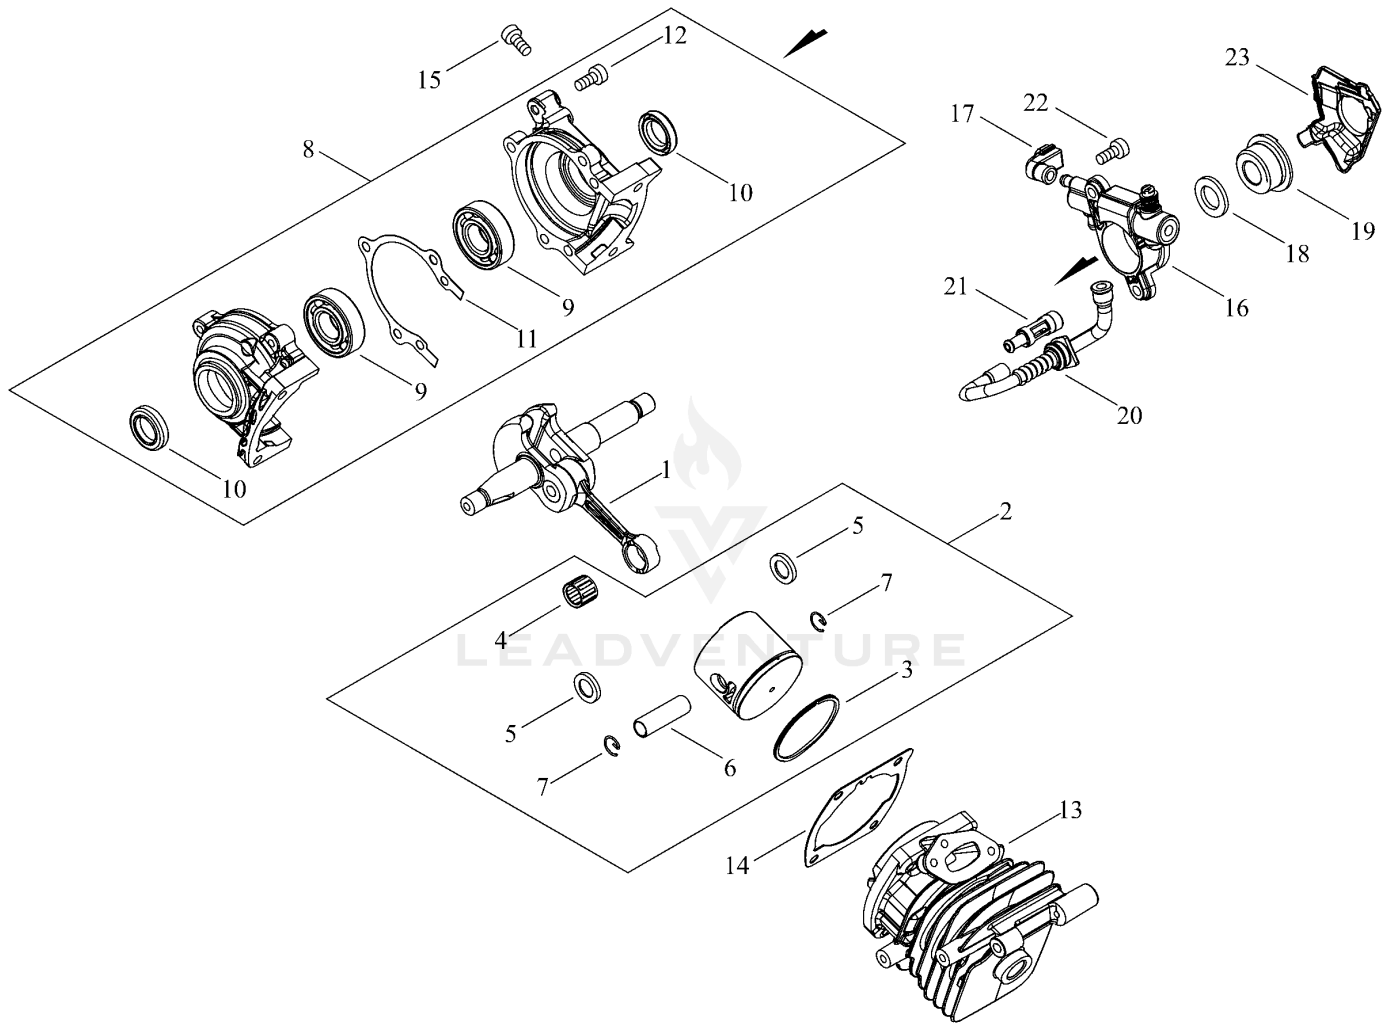

Ref Number	Part Number	Part Description	Context Notes	Quantity
30	123130-02960	SCREW		4

OILER

Rendered by LeadVenture, Inc.

OILER

Ref Number	Part Number	Part Description	Context Notes	Quantity
1	C022-000211	AUTO-OILER ASSEMBLY		1
2	P003-002180	PIN, SPRING		1
3	437062-38330	CAP, OIL PUMP		1
4	437015-37330	SPRING		1
5	123127-15030	RING		1
6	P003-005430	NEEDLE-ADJ		1
7	P200-000390	PLUNGER SHAFT KIT		1
8	P003-005990	SHAFT ASY-PLUNGER		1
9	P200-000490	SPRING WASHER KIT		1
10	P003-006000	SPRING		1
11	P003-005420	WASHER		1

CYLINDER, PISTON, CRANKSHAFT

Rendered by LeadVenture, Inc.

CYLINDER, PISTON, CRANKSHAFT

Ref Number	Part Number	Part Description	Context Notes	Quantity
1	A011-001440	CRANKSHAFT,ASM		1
2	P021-050120	PISTON KIT		1
3	A101-000700	RING, PISTON		1
4	V553-000020	BEARING,NEEDLE 8		1
5	100014-55930	SPACER, PISTON PIN		2
6	V606-000020	PIN,ENG 8		1
7	100015-04630	CIRCLIP, PISTON PIN		2
8	P021-050130	CRANKCASE SET		1
9	900800-36001	BEARING, BALL		2
10	V505-000070	OIL SEAL		2
11	V102-000290	GASKET,CRANKCASE		1
12	V804-000100	BOLT, TORX 4		3
13	P021-050210	CYLINDER		1
14	V100-000830	GASKET,CYL		1
15	V804-000100	BOLT, TORX 4		4
16	C022-000211	AUTO-OILER ASSEMBLY		1
17	V470-002170	PIPE		1
18	V308-000030	WASHER,CIRCULAR 11		1
19	V652-000230	GEAR,WORM		1
20	V470-002200	PIPE		1
21	P021-050140	STRAINER, OIL ASY		1
22	V804-000050	BOLT, TORX 4		2
23	C236-000150	COVER,OILER		1