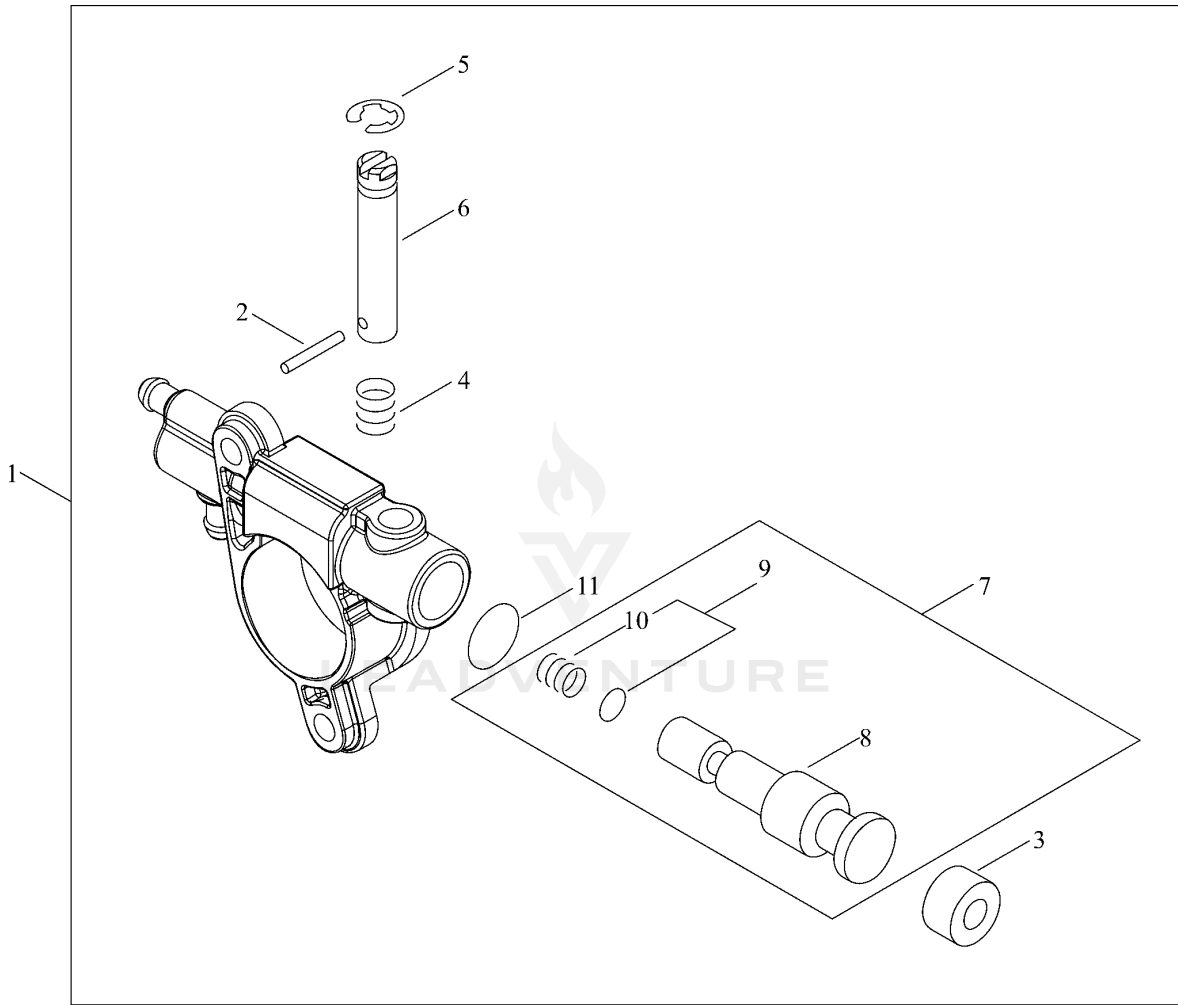

CARBURETOR

Rendered by LeadVenture, Inc.

CARBURETOR

Ref Number	Part Number	Part Description	Context Notes	Quantity
1	A021-004520	CARBURETOR,DIAPHRAGM		1
2	123126-10631	SCREEN, INLET		1
3	123124-02960	COVER, FUEL PUMP		1
4	123110-03930	SCREW, PUMP COVER		1
5	123125-15030	GASKET, FUEL PUMP		1
6	123112-15030	DIAPHRAGM, FUEL PUMP		1
7	123137-19830	VALVE, INLET NEEDLE		1
8	123140-27230	GASKET,M. DIAPHRAGM		1
9	P003-001850	DIAPHRAGM, METERING		1
10	123142-03930	COVER, M. DIAPHRAGM		1
11	123122-39830	SPRING, METER. LEVER		1
12	123139-03930	SCREW, M. LEVER PIN		1
13	123138-03930	PIN, METERING LEVER		1
14	123123-03930	LEVER, METERING		1
15	123146-10631	PLUG, WELCH		1
16	P003-005750	VALVE, THROTTLE		1
17	P003-002380	SCREW		1
18	123113-37530	SPRING, THROTTLE RTN		1
19	P003-001300	SHAFT, THROTTLE		1
20	P003-000380	THROTTLE, LEVER		1
21	123114-38830	SCREW		2
22	123133-04260	SPRING, IDLE ADJUST		1
23	123134-04260	SCREW, IDLE ADJUST		1
24	P003-004190	NEEDLE		2
25	P003-000410	VALVE CHOKE		1
26	P003-004780	SPRING		1
27	P003-005760	SHAFT-CHOKE		1
28	P003-001510	LEVER-FAST IDLE		1
29	123127-15030	RING		2

Ref Number	Part Number	Part Description	Context Notes	Quantity
30	123130-02960	SCREW		4

OILER

Rendered by LeadVenture, Inc.

OILER

Ref Number	Part Number	Part Description	Context Notes	Quantity
1	C022-000211	AUTO-OILER ASSEMBLY		1
2	P003-002180	PIN, SPRING		1
3	437062-38330	CAP, OIL PUMP		1
4	437015-37330	SPRING		1
5	123127-15030	RING		1
6	P003-005430	NEEDLE-ADJ		1
7	P200-000390	PLUNGER SHAFT KIT		1
8	P003-005990	SHAFT ASY-PLUNGER		1
9	P200-000490	SPRING WASHER KIT		1
10	P003-006000	SPRING		1
11	P003-005420	WASHER		1