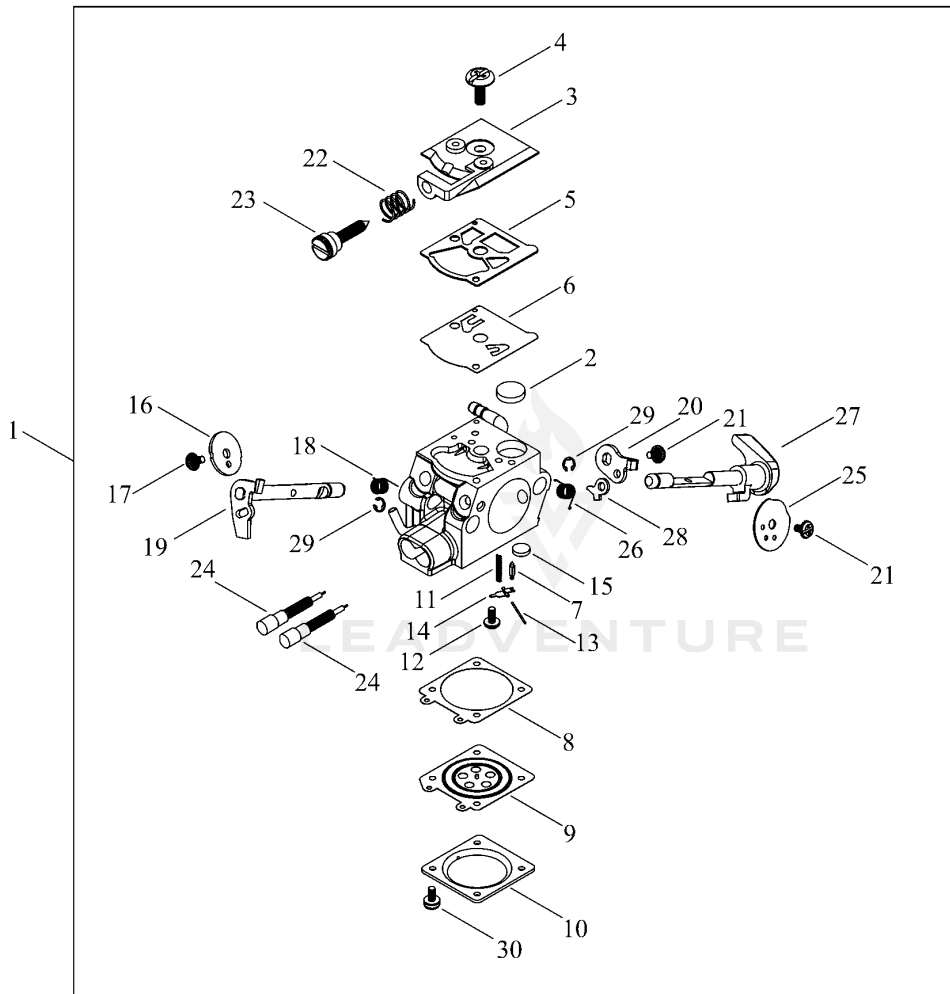

CARBURETOR

Rendered by LeadVenture, Inc.

CARBURETOR

Ref Number	Part Number	Part Description	Context Notes	Quantity
1	A021-004520	CARBURETOR,DIAPHRAGM		1
2	123126-10631	SCREEN, INLET		1
3	123124-02960	COVER, FUEL PUMP		1
4	123110-03930	SCREW, PUMP COVER		1
5	123125-15030	GASKET, FUEL PUMP		1
6	123112-15030	DIAPHRAGM, FUEL PUMP		1
7	123137-19830	VALVE, INLET NEEDLE		1
8	123140-27230	GASKET,M. DIAPHRAGM		1
9	P003-001850	DIAPHRAGM, METERING		1
10	123142-03930	COVER, M. DIAPHRAGM		1
11	123122-39830	SPRING, METER. LEVER		1
12	123139-03930	SCREW, M. LEVER PIN		1
13	123138-03930	PIN, METERING LEVER		1
14	123123-03930	LEVER, METERING		1
15	123146-10631	PLUG, WELCH		1
16	P003-005750	VALVE, THROTTLE		1
17	P003-002380	SCREW		1
18	123113-37530	SPRING, THROTTLE RTN		1
19	P003-001300	SHAFT, THROTTLE		1
20	P003-000380	THROTTLE, LEVER		1
21	123114-38830	SCREW		2
22	123133-04260	SPRING, IDLE ADJUST		1
23	123134-04260	SCREW, IDLE ADJUST		1
24	P003-004190	NEEDLE		2
25	P003-000410	VALVE CHOKE		1
26	P003-004780	SPRING		1
27	P003-005760	SHAFT-CHOKE		1
28	P003-001510	LEVER-FAST IDLE		1
29	123127-15030	RING		2