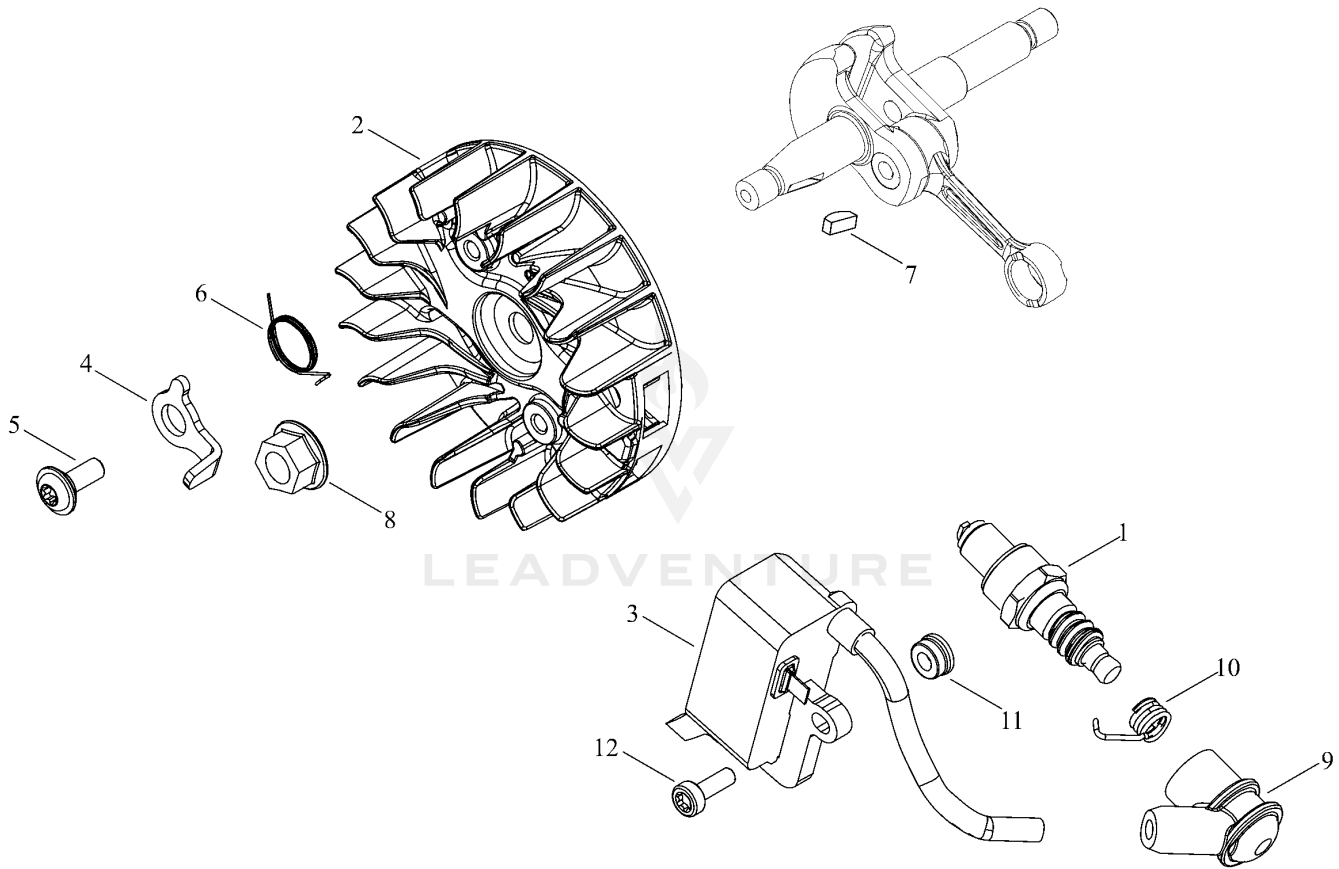

CS-2510TES_30R_37_37000001

TABLE OF CONTENTS

MAGNETO	3
ACCESSORIES	5
AIR CLEANER, CARBURETOR	7
HANDLE	9
ENGINE COVER	11
CARBURETOR	14
OILER	17
CYLINDER, PISTON, CRANKSHAFT	19
RECOIL STARTER	21
CHAIN BRAKE	23
MUFFLER	26

MAGNETO

Rendered by LeadVenture, Inc.

MAGNETO

Ref Number	Part Number	Part Description	Context Notes	Quantity
1	A425-000060	SPARKPLUG		1
2	A409-001300	ROTOR, MAGNETO		1
3	P021-050161	COIL, IGNITION		2
4	A514-000300	PAWL		2
5	V203-002250	BOLT,5		2
6	V452-000030	SPRING,TORSION		2
7	100142-12330	KEY, WOODRUFF		1
8	V265-000140	NUT		1
9	A427-000190	CAP,SPARK PLUG		1
10	A426-000010	TERMINAL,SPARKPLUG		1
11	V352-000300	COLLAR,4		2
12	V804-000060	BOLT, TORX 4		2

HANDLE

Rendered by LeadVenture, Inc.

HANDLE

Ref Number	Part Number	Part Description	Context Notes	Quantity
1	A440-002740	SWITCH,ON OFF		1
2	P100-002151	HANDLE SET, REAR		1
3	V131-000220	GROMMET,NEEDLE		1
4	V804-000010	BOLT, TORX 4		1
5	C400-001550	HANDLE, FRONT		1
6	V805-000000	BOLT, TORX 5		1
7	C450-000950	CONTROL, THROTTLE		1
8	C460-000590	LOCKOUT, THROTTLE		1
9	C454-000540	ROD, THROTTLE		1
10	V452-001650	SPRING,TORSION		1
11	V162-000760	PLUG		1
12	C646-000132	RING,HARNESS		1

Ref Number	Part Number	Part Description	Context Notes	Quantity
30	V470-002190	PIPE		1
31	V186-000530	JOINT,PIPE		1
32	A369-000420	STRAINER, FUEL		1
33	V490-000500	CLIP		1
34	131300-56431	VENT ASSEMBLY, FUEL		1
35	A127-000450	COVER,DUST		1
36	A033-000410	CAP,FUEL		1
37	V107-000090	GASKET		1
38	A365-000050	CONNECTOR,CAP		1
39	X505-008600	LABEL,CAUTION		1
40	V804-000010	BOLT, TORX 4		1