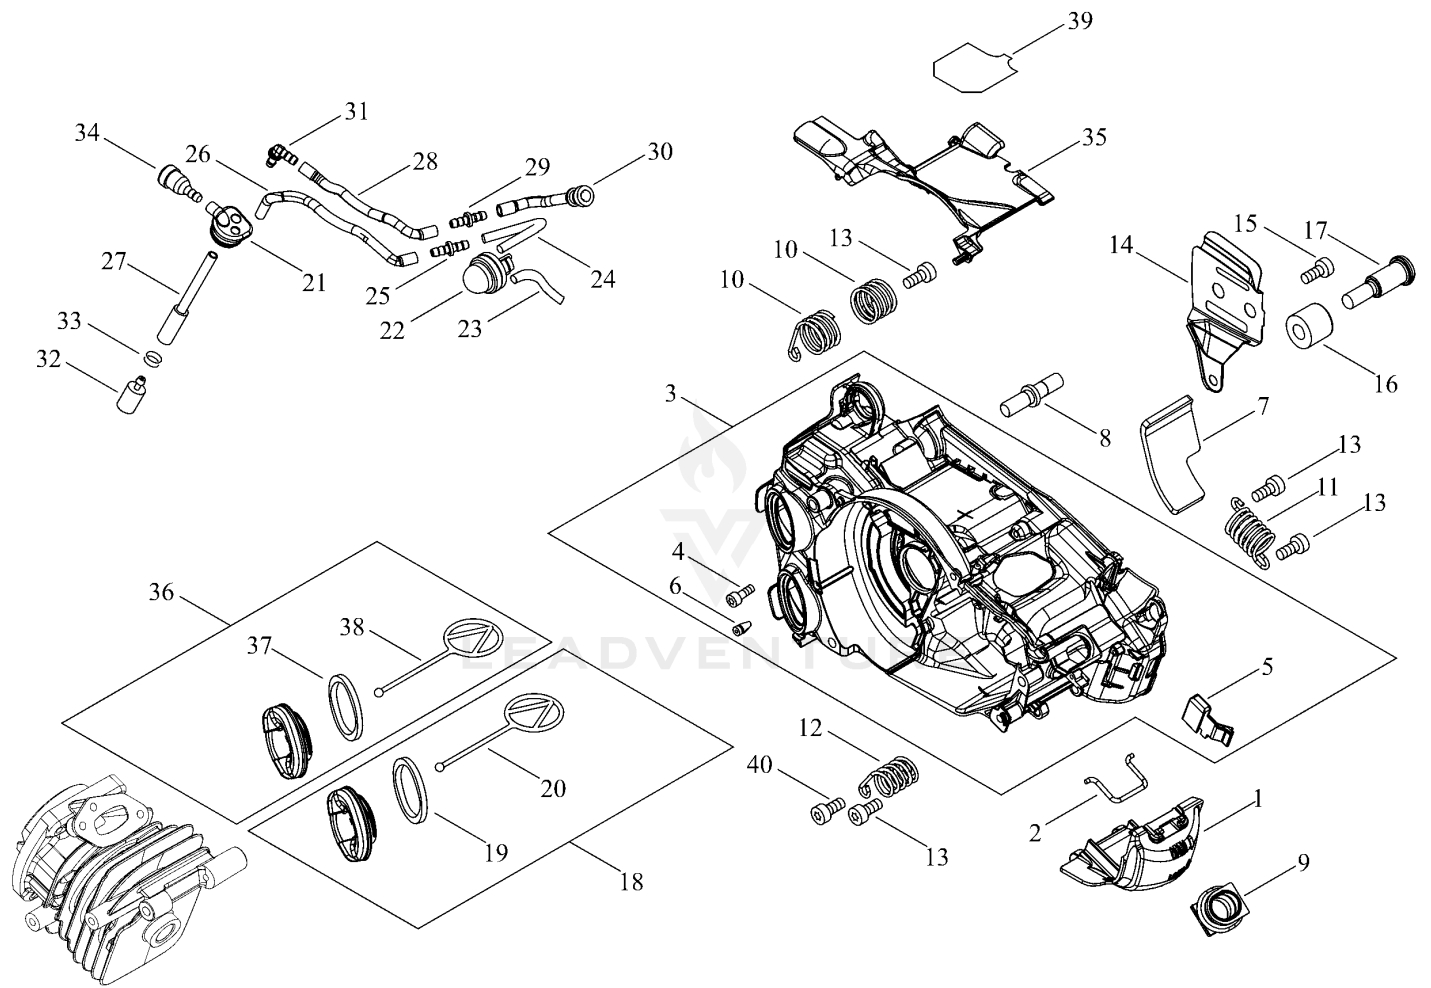

HANDLE

Rendered by LeadVenture, Inc.

HANDLE

Ref Number	Part Number	Part Description	Context Notes	Quantity
1	A440-002740	SWITCH,ON OFF		1
2	P100-002151	HANDLE SET, REAR		1
3	V131-000220	GROMMET,NEEDLE		1
4	V804-000010	BOLT, TORX 4		1
5	C400-001550	HANDLE, FRONT		1
6	V805-000000	BOLT, TORX 5		1
7	C450-000950	CONTROL, THROTTLE		1
8	C460-000590	LOCKOUT, THROTTLE		1
9	C454-000540	ROD, THROTTLE		1
10	V452-001650	SPRING,TORSION		1
11	V162-000760	PLUG		1
12	C646-000132	RING,HARNESS		1

ENGINE COVER

Rendered by LeadVenture, Inc.

ENGINE COVER

Ref Number	Part Number	Part Description	Context Notes	Quantity
1	A429-000200	COVER,CAP		1
2	C649-000440	HOOK		1
3	P021-050152	COVER ENGINE ASY		1
4	V804-000100	BOLT, TORX 4		3
5	A219-000070	SHUTTER, AIR		1
6	436114-13930	VALVE, CHECK		1
7	V341-000200	WASHER,SQUARE		1
8	V225-000262	BOLT,STUD 8		1
9	A239-000110	PIPE, INTAKE		1
10	V450-002050	SPRING,COMPRESSION		2
11	V450-002060	SPRING,COMPRESSION		1
12	V450-002070	SPRING,COMPRESSION		1
13	V804-000000	BOLT, TORX 4		4
14	C305-000490	PLATE,SPROCKET GUARD		1
15	V203-002280	BOLT,5		1
16	C310-000140	CATCHER, CHAIN		1
17	V203-002260	BOLT,5		1
18	A033-000390	OIL,CAP		1
19	V107-000090	GASKET		1
20	A365-000050	CONNECTOR,CAP		1
21	V137-000140	GROMMET,FUEL		1
22	123181-39130	PUMP, PRIMER		1
23	V470-002180	PIPE		1
24	V471-004870	PIPE		1
25	V186-000020	JOINT,PIPE		1
26	V471-003660	PIPE		1
27	V470-002210	PIPE		1
28	V471-003820	PIPE		1
29	V186-000510	JOINT,PIPE		1

Ref Number	Part Number	Part Description	Context Notes	Quantity
30	V470-002190	PIPE		1
31	V186-000530	JOINT,PIPE		1
32	A369-000420	STRAINER, FUEL		1
33	V490-000500	CLIP		1
34	131300-56431	VENT ASSEMBLY, FUEL		1
35	A127-000450	COVER,DUST		1
36	A033-000410	CAP,FUEL		1
37	V107-000090	GASKET		1
38	A365-000050	CONNECTOR,CAP		1
39	X505-008600	LABEL,CAUTION		1
40	V804-000010	BOLT, TORX 4		1