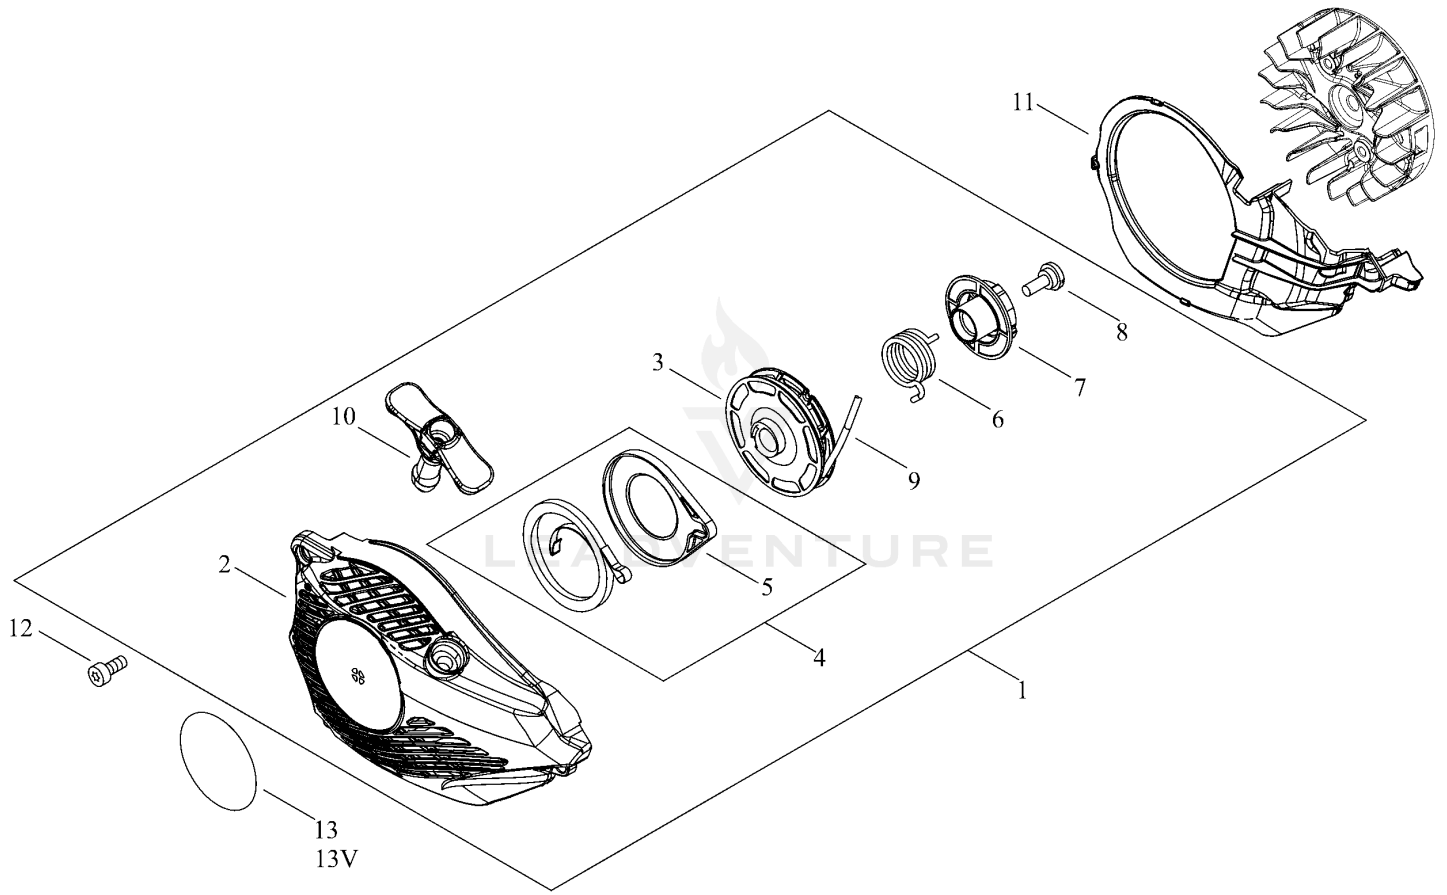

RECOIL STARTER

Rendered by LeadVenture, Inc.

RECOIL STARTER

Ref Number	Part Number	Part Description	Context Notes	Quantity
1	A051-003130	STARTER,RECOIL ASY		1
2	P022-040040	CASE,STARTER ASY		1
3	P022-040050	DRUM		1
4	P022-040060	SPRING KIT, REWIND		1
5	P022-040070	SPRING CASE		1
6	P022-036670	SPRING,DAMPER		1
7	P022-040080	PLATE, CAM		1
8	177236-61830	SCREW		1
9	P022-040090	ROPE, STARTER		1
10	P022-040100	GRIP, STARTER		1
11	A172-003030	COVER,FAN		1
12	V804-000060	BOLT, TORX 4		3
13	X502-001030	LABEL,ECHO		1
13V	X502-001110	LABEL,ECHO		1