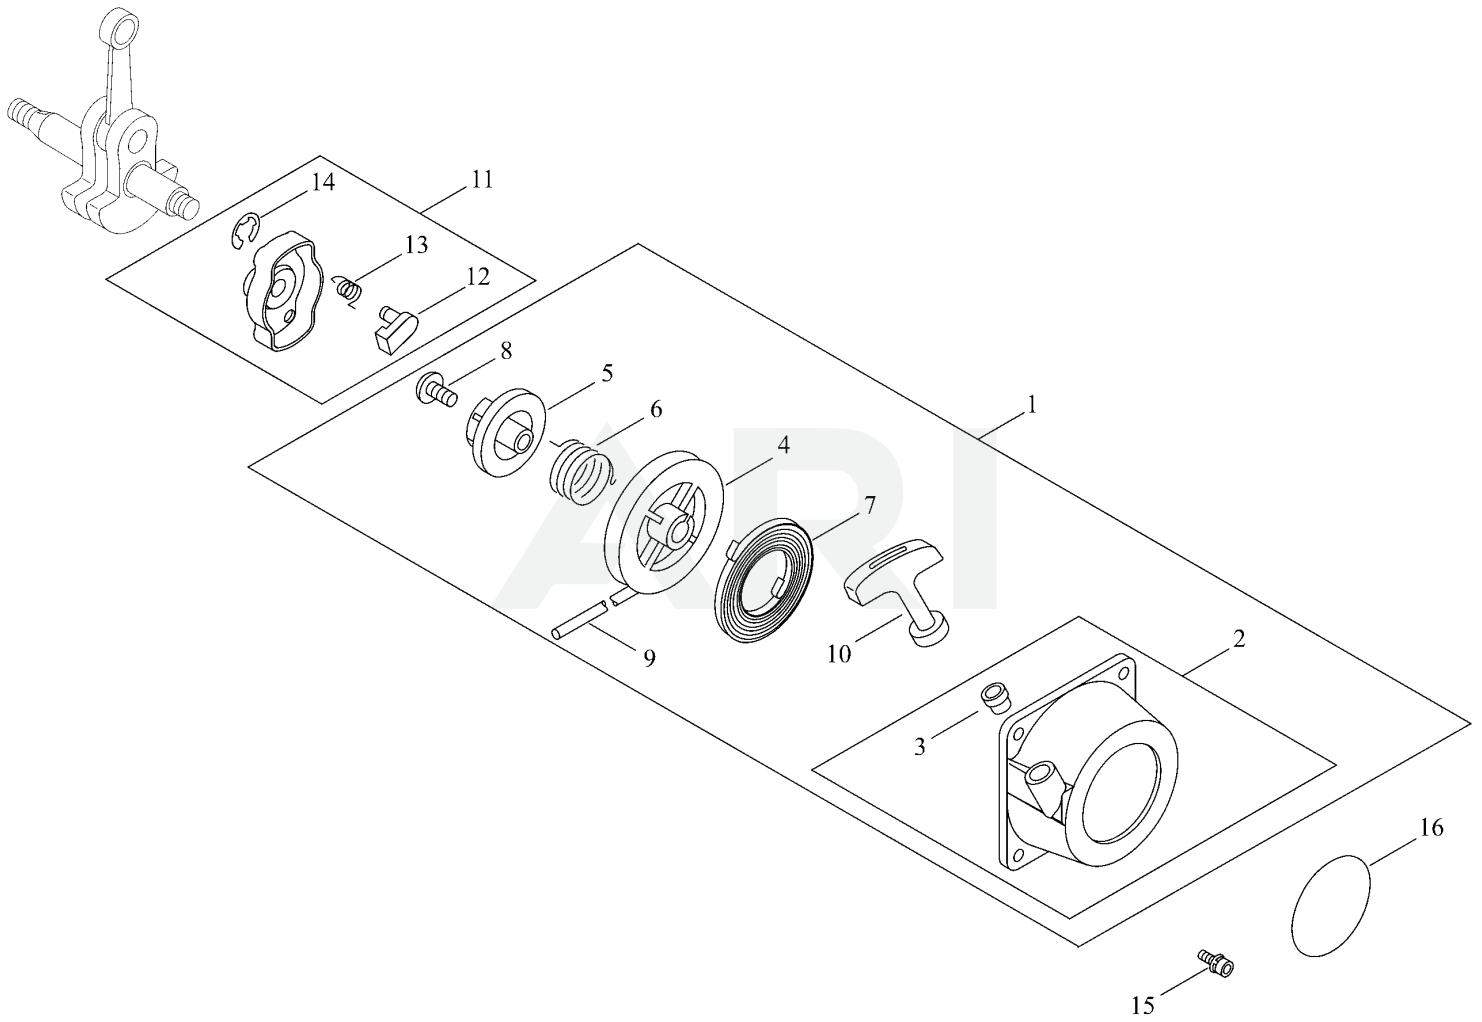

SRM-222ES_L_38_38000001

TABLE OF CONTENTS

AIR CLEANER, CARBURETOR	3
RECOIL STARTER, PULLY	5
MAIN PIPE, HANDLE	7
GEAR CASE, SHIELD	9
MAGNETO	12
CRANKCASE	14
CLUTCH	16
FUEL TANK	18
MUFFLER	20
ACCESSORIES	22
CYLINDER, PISTON, CRANKSHAFT	24
THROTTLE	26
CARBURETOR	28
NYLON LINE CUTTER	30

AIR CLEANER, CARBURETOR

Rendered by ARI Network Services, Inc.

AIR CLEANER, CARBURETOR

Ref Number	Part Number	Part Description	Context Notes	Quantity
1	A021-003881	CARBURETOR,DIAPHRAGM		1
2	V103-001390	GASKET,INTAKE		1
3	130017-44331	INSULATOR		1
4	900500-00005	NUT		2
5	900238-05022	SCREW		2
6	V103-001640	GASKET,INTAKE		1
7	P021-049010	CASE,CLEANER		1
8	890332-52730	LABEL, CHOKE		1
9	129011-52730	PLATE, PREVENT		1
10	900220-05065	SCREW		2
11	A226-001410	ELEMENT,AIR FILTER		1
12	P100-000110	CLEANER LID ASY		1
13	210417-52730	BOLT, WING		1

RECOIL STARTER, PULLY

Rendered by ARI Network Services, Inc.

RECOIL STARTER, PULLY

Ref Number	Part Number	Part Description	Context Notes	Quantity
1	A051-001411	STARTER,RECOIL ASY		1
2	P022-037150	STARTER CASE		1
3	P022-045770	GUIDE, ROPE		1
4	A506-000500	REEL, ROPE		1
5	A525-000020	CAM PLATE		1
6	P022-008270	SPRING,DAMPER		1
7	P022-019680	SPRING, SPIRAL		1
8	177236-61830	SCREW		1
9	P022-025730	ROPE, STARTER		1
10	P022-036700	GRIP, STARTER		1
11	A052-000180	PULLEY,ASM STARTER		1
12	P022-002100	E-RING		2
13	P022-006510	SPRING, RETURN		2
14	P022-006850	PAWL, STARTER		2
15	V202-000090	BOLT,4		2
16	X502-000890	LABEL,ECHO		1

MAIN PIPE, HANDLE

Rendered by ARI Network Services, Inc.

MAIN PIPE, HANDLE

Ref Number	Part Number	Part Description	Context Notes	Quantity
1	P021-039930	PIPE,MAIN		1
2	890617-43130	LABEL,CAUTION		1
3	610013-44730	SHAFT, FLEXIBLE		1
4	890152-04930	LABEL, CAUTION		2
5	C063-000040	HOOK,LIFTING		1
6	610280-54131	COLLAR		1
7	900253-04025	SCREW, TAPPING		2
8	P021-041500	FRONT HANDLE ASY		1
9	351214-40830	HANDLE, FRONT		1
10	351643-51730	BRACET, HANDLE		1
11	900242-05035	SCREW		4
12	900500-00005	NUT		4