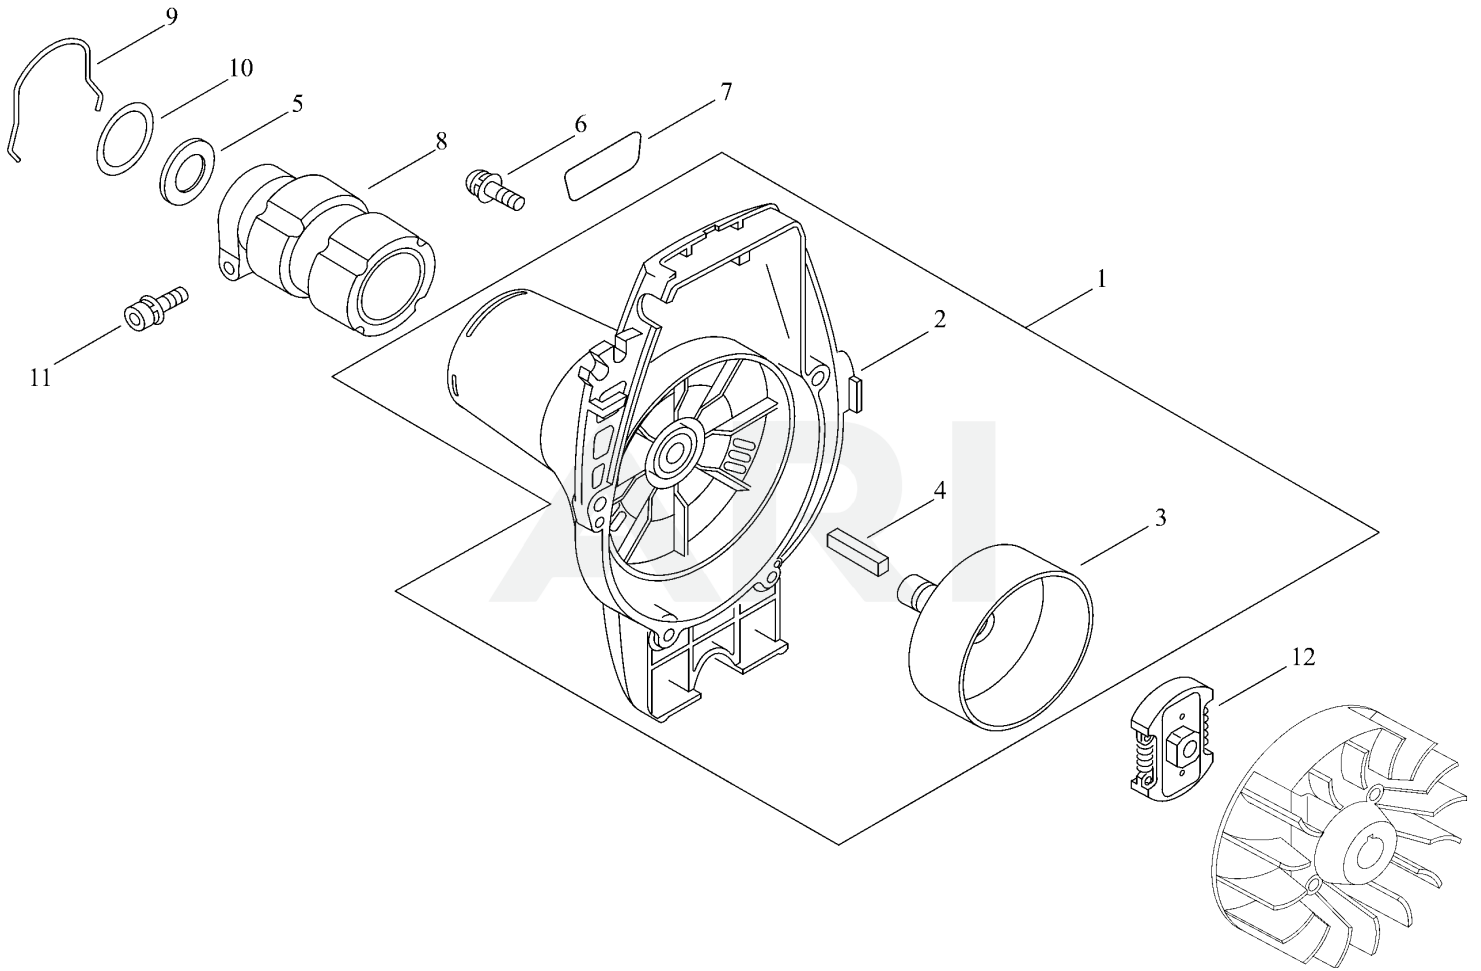

Ref Number	Part Number	Part Description	Context Notes	Quantity
30	C554-000001	KNIFE,CORD		1
31	91118-05018	BOLT HSH		1

MAGNETO

Rendered by ARI Network Services, Inc.

MAGNETO

Ref Number	Part Number	Part Description	Context Notes	Quantity
1	A409-000160	ROTOR,MAGNETO		1
2	A411-000141	COIL,IGNITION		1
3	V475-007300	TUBE		1
4	162010-52830	LEAD, GROUND		1
5	900162-04020	BOLT HSH		2
6	156112-40630	GROMMET		1
7	A425-000000	SPARKPLUG		1
8	159012-03433	CAP, SPARK PLUG		1
9	159011-03432	COIL, SPARK PLUG		1

CLUTCH

Rendered by ARI Network Services, Inc.

CLUTCH

Ref Number	Part Number	Part Description	Context Notes	Quantity
1	P100-007580	FAN COVER ASY		1
2	A172-002790	COVER,FAN		1
3	175005-44331	DRUM, CLUTCH		1
4	V376-000990	SPACER		1
5	175313-20430	RING, FELT		1
6	91363-04016	SCREW		3
7	X547-002310	LABEL,ECHO		1
8	A575-000110	FIXTURE,MAIN PIPE		1
9	660316-55630	CLIP		1
10	V315-000030	WASHER,CIRCULAR 30		1
11	91118-05028	BOLT HSH		1
12	175000-56831	CLUTCH ASSEMBLY		1