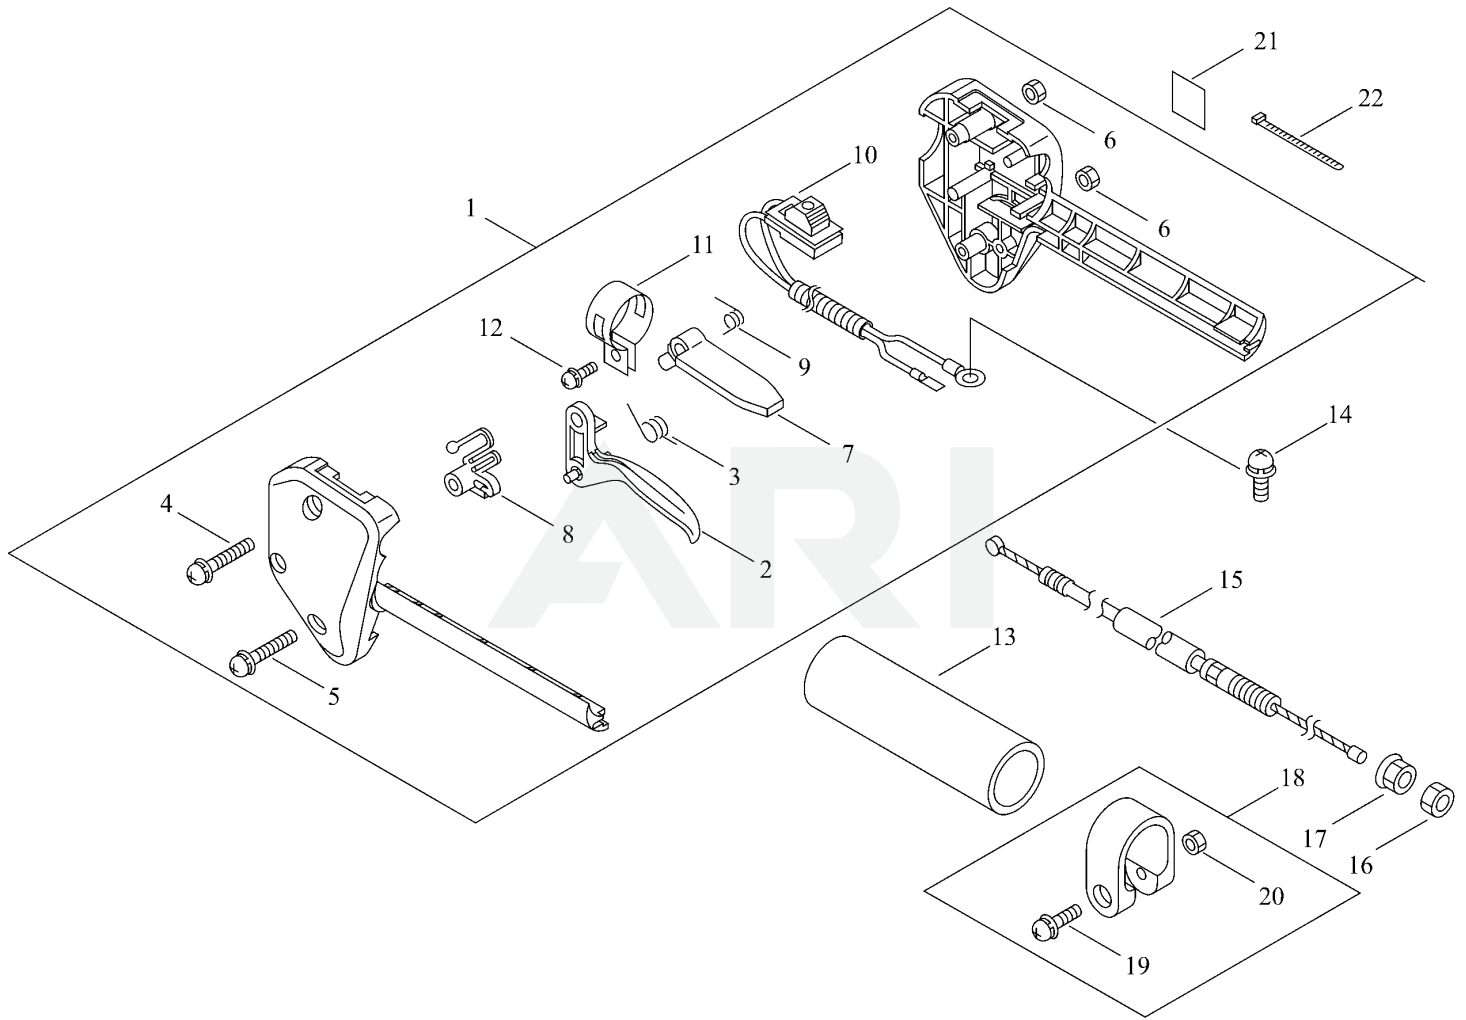

THROTTLE

Rendered by ARI Network Services, Inc.

THROTTLE

Ref Number	Part Number	Part Description	Context Notes	Quantity
1	P100-007600	THROTTLE ASY		1
2	178010-52130	CONTROL, THROTTLE		1
3	178043-42230	SPRING, THR. RETURN		1
4	900242-05035	SCREW		1
5	900242-05025	SCREW		1
6	900500-00005	NUT		2
7	178090-52632	LOCKOUT, T. CONTROL		1
8	178012-52630	LOCKOUT, THROTTLE		1
9	178013-52630	SPRING, THR. LOCK		1
10	A440-000833	SWITCH, ON OFF		1
11	V495-003610	BAND		1
12	900242-05014	SCREW		1
13	C403-000140	GRIP, HANDLE		1
14	91363-04016	SCREW		1
15	V430-002290	CABLE,BOWDEN		1
16	900502-00006	NUT		1
17	900518-00006	NUT, FLANGE		1
18	P021-014550	BAND 25		1
19	900242-05028	SCREW		1
20	900500-00005	NUT		1
21	890157-39130	LABEL, SWITCH		1
22	V495-002690	BAND		2