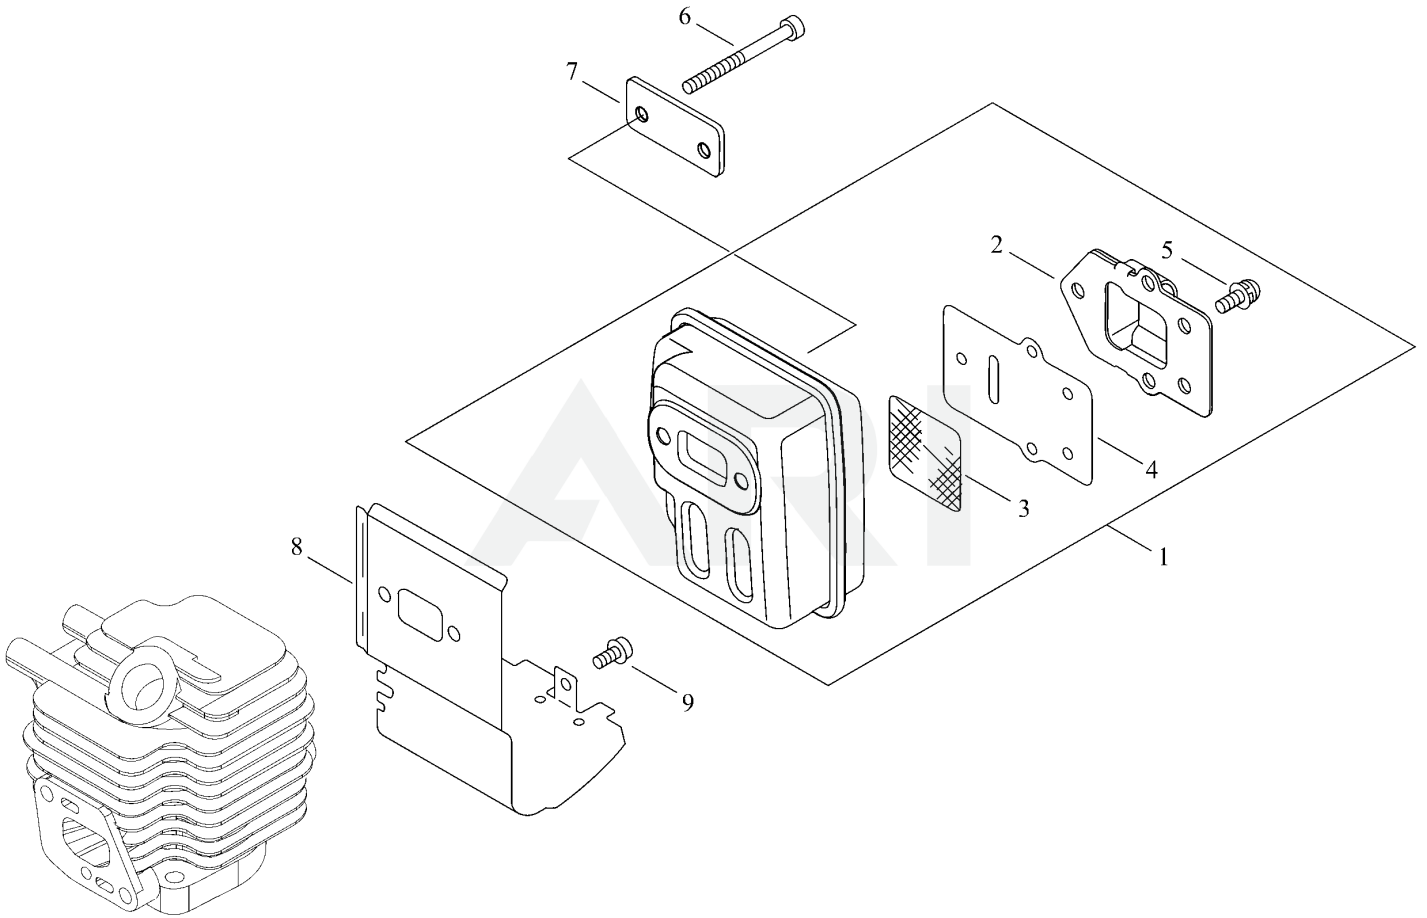

MUFFLER

Rendered by ARI Network Services, Inc.

MUFFLER

Ref Number	Part Number	Part Description	Context Notes	Quantity
1	P021-016643	MUFFLER ASY		1
2	A313-000600	GUIDE,EXH		1
3	145862-40630	SCREEN, MUFFLER		1
4	V104-001761	GASKET,EXHAUST		1
5	91367-04010	SCREW		5
6	900105-05055	BOLT HSH		2
7	V150-000371	PLATE,EYE		1
8	V104-000500	GASKET,EXHAUST		1
9	91121-04008	BOLT HSH, FLANGE		1