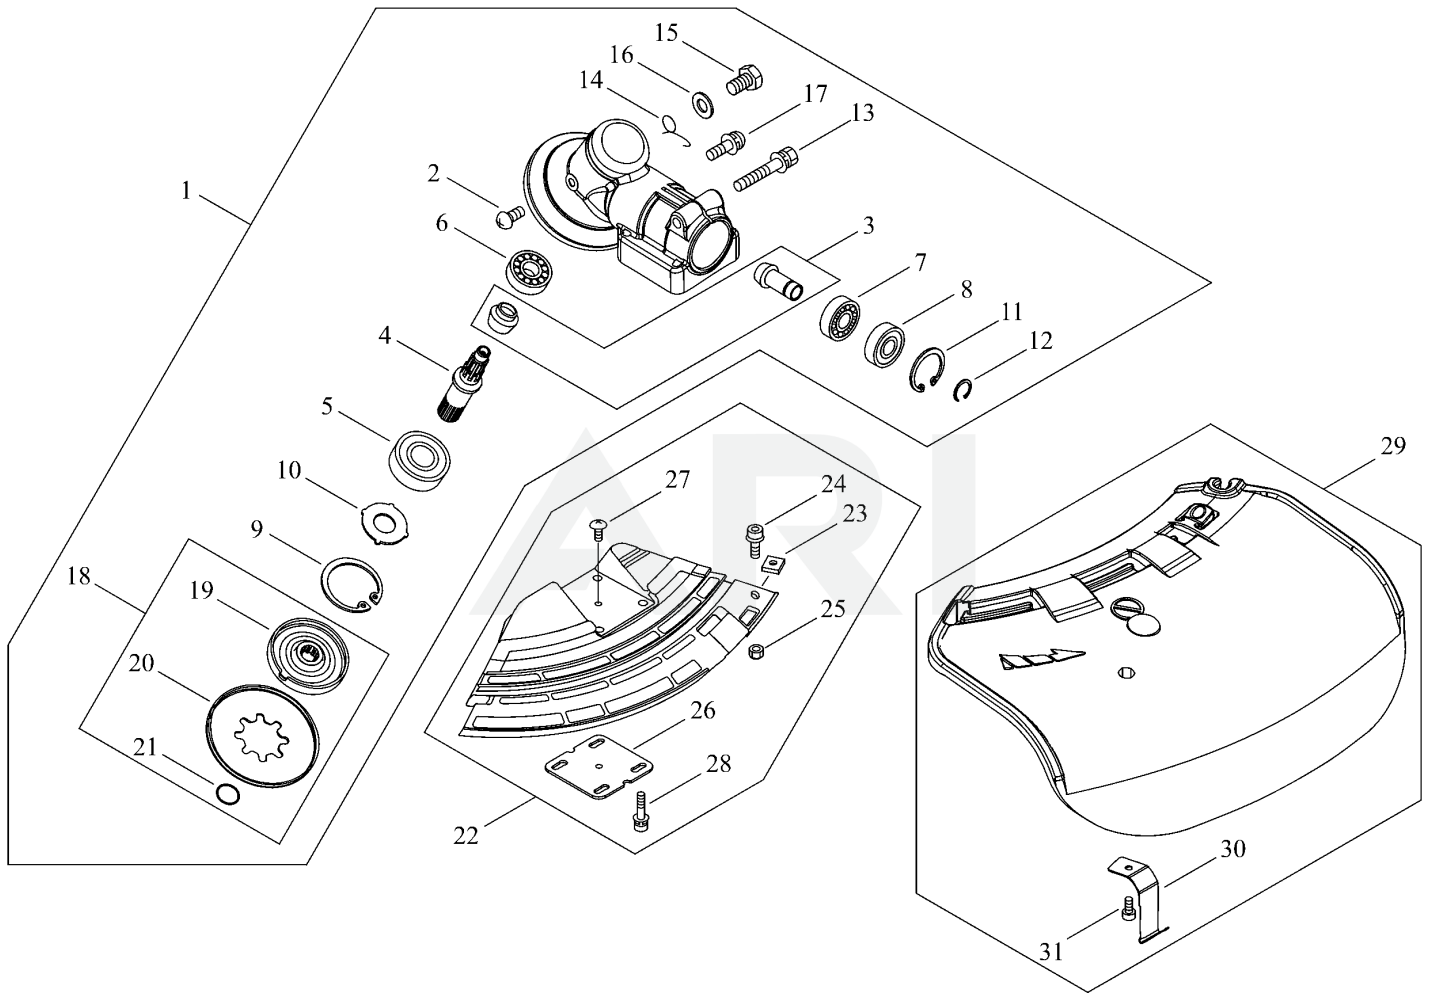

GEAR CASE, SHIELD

Rendered by ARI Network Services, Inc.

GEAR CASE, SHIELD

Ref Number	Part Number	Part Description	Context Notes	Quantity
1	P100-007610	CASE,GEAR ASY		1
2	900220-04006	SCREW		1
3	610300-42330	GEAR SET		1
4	610310-56832	SHAFT, P.T.O.		1
5	900812-06201	BEARING, BALL		1
6	94060-00626	BEARING, BALL		1
7	94060-06900	BEARING, BALL		1
8	94063-06900	BEARING, BALL		1
9	900702-00032	RETAINING RING		1
10	610444-56830	WASHER		1
11	900702-00022	RETAINING RING		1
12	900706-00010	RETAINING RING		1
13	91118-06025	BOLT HSH		1
14	V452-001310	SPRING,TORSION		1
15	610434-50031	BOLT 8* 8		1
16	900603-50008	WASHER		1
17	900242-05010	SCREW		1
18	P100-009780	FIXTURE, BLADE SET		1
19	610313-52132	FIXTURE,BLADE		1
20	610352-56830	PLATE, CUP		1
21	900720-00012	O-RING		1
22	P021-038570	SHIELD ASY, BLADE		1
23	900565-00005	NUT, SQUARE		1
24	91121-05025	BOLT HSH, FLANGE		1
25	900562-00005	NUT, LOCK		1
26	C552-000200	PLATE, SHIELD		1
27	91316-04010	SCREW		1
28	V203-001980	BOLT,5		4
29	P021-002625	SHIELD,BLADE(W/KNIFE		1