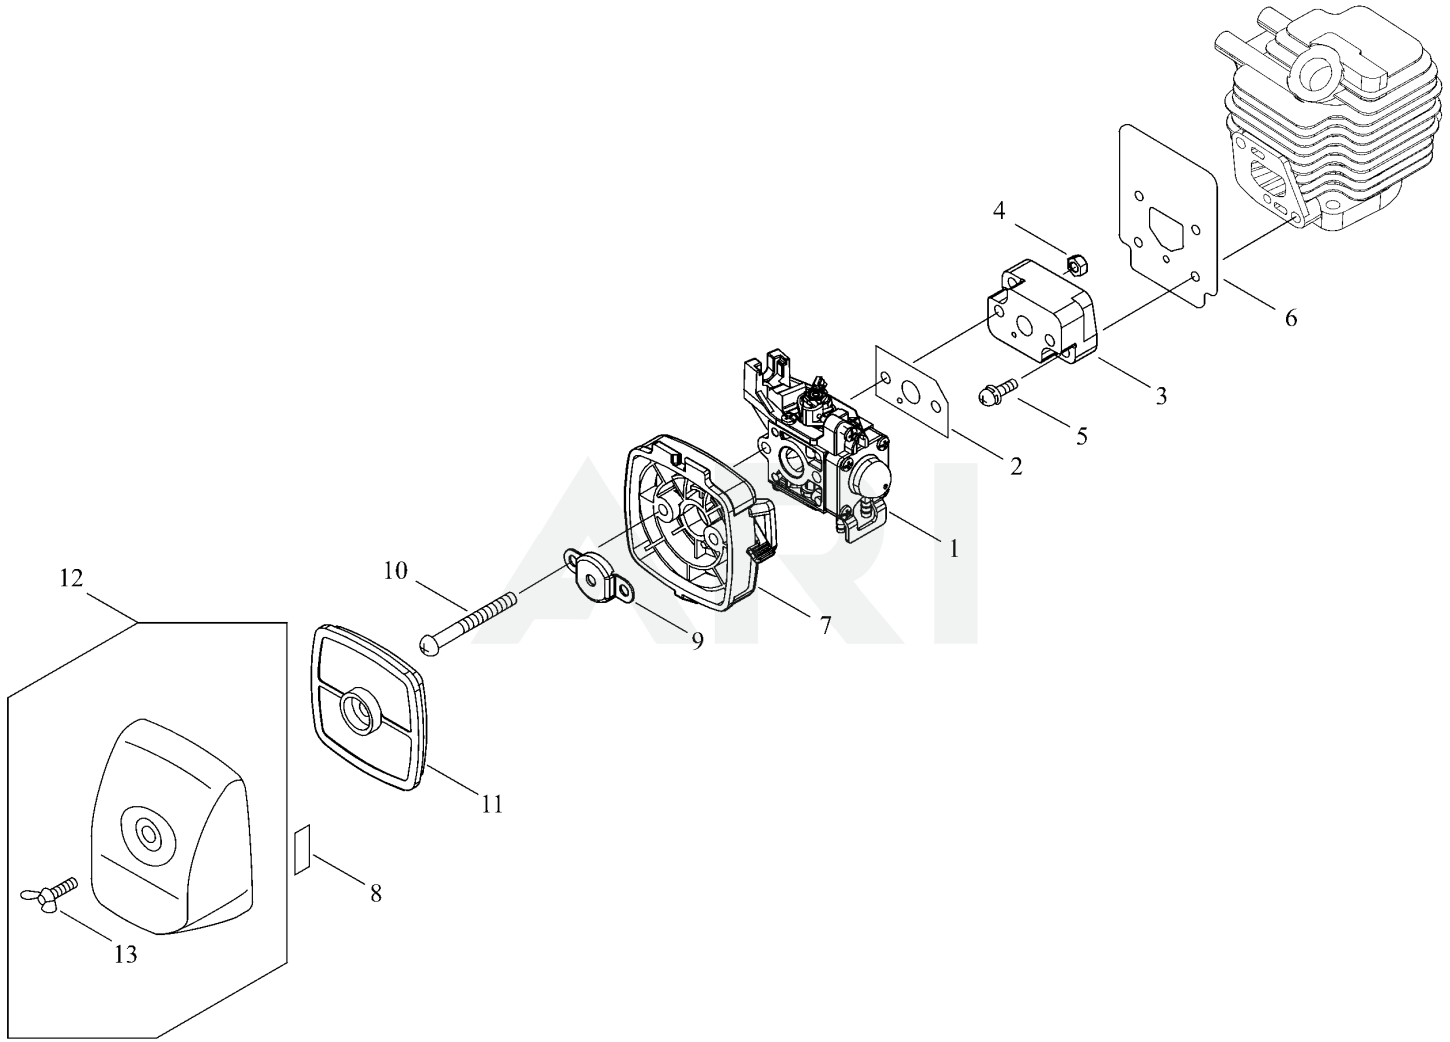

SRM-222ES_L_38_38000001

TABLE OF CONTENTS

AIR CLEANER, CARBURETOR	3
RECOIL STARTER, PULLY	5
MAIN PIPE, HANDLE	7
GEAR CASE, SHIELD	9
MAGNETO	12
CRANKCASE	14
CLUTCH	16
FUEL TANK	18
MUFFLER	20
ACCESSORIES	22
CYLINDER, PISTON, CRANKSHAFT	24
THROTTLE	26
CARBURETOR	28
NYLON LINE CUTTER	30

AIR CLEANER, CARBURETOR

Rendered by ARI Network Services, Inc.

AIR CLEANER, CARBURETOR

Ref Number	Part Number	Part Description	Context Notes	Quantity
1	A021-003881	CARBURETOR,DIAPHRAGM		1
2	V103-001390	GASKET,INTAKE		1
3	130017-44331	INSULATOR		1
4	900500-00005	NUT		2
5	900238-05022	SCREW		2
6	V103-001640	GASKET,INTAKE		1
7	P021-049010	CASE,CLEANER		1
8	890332-52730	LABEL, CHOKE		1
9	129011-52730	PLATE, PREVENT		1
10	900220-05065	SCREW		2
11	A226-001410	ELEMENT,AIR FILTER		1
12	P100-000110	CLEANER LID ASY		1
13	210417-52730	BOLT, WING		1

RECOIL STARTER, PULLY

Rendered by ARI Network Services, Inc.

RECOIL STARTER, PULLY

Ref Number	Part Number	Part Description	Context Notes	Quantity
1	A051-001411	STARTER,RECOIL ASY		1
2	P022-037150	STARTER CASE		1
3	P022-045770	GUIDE, ROPE		1
4	A506-000500	REEL, ROPE		1
5	A525-000020	CAM PLATE		1
6	P022-008270	SPRING,DAMPER		1
7	P022-019680	SPRING, SPIRAL		1
8	177236-61830	SCREW		1
9	P022-025730	ROPE, STARTER		1
10	P022-036700	GRIP, STARTER		1
11	A052-000180	PULLEY,ASM STARTER		1
12	P022-002100	E-RING		2
13	P022-006510	SPRING, RETURN		2
14	P022-006850	PAWL, STARTER		2
15	V202-000090	BOLT,4		2
16	X502-000890	LABEL,ECHO		1

Ref Number	Part Number	Part Description	Context Notes	Quantity
30	C554-000001	KNIFE,CORD		1
31	91118-05018	BOLT HSH		1

MAGNETO

Rendered by ARI Network Services, Inc.

MAGNETO

Ref Number	Part Number	Part Description	Context Notes	Quantity
1	A409-000160	ROTOR,MAGNETO		1
2	A411-000141	COIL,IGNITION		1
3	V475-007300	TUBE		1
4	162010-52830	LEAD, GROUND		1
5	900162-04020	BOLT HSH		2
6	156112-40630	GROMMET		1
7	A425-000000	SPARKPLUG		1
8	159012-03433	CAP, SPARK PLUG		1
9	159011-03432	COIL, SPARK PLUG		1