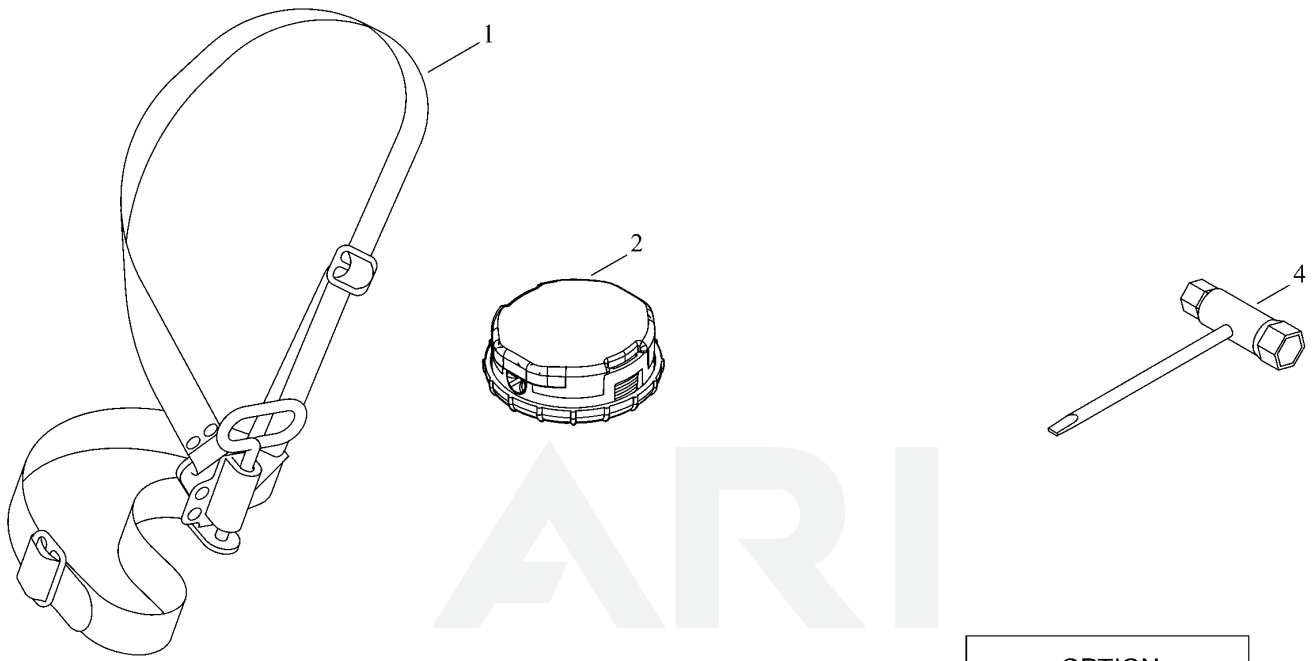

ACCESSORIES

Rendered by ARI Network Services, Inc.

ACCESSORIES

Ref Number	Part Number	Part Description	Context Notes	Quantity
1	301001-46731	HARNESS, SHOULDER		1
2	X047-000430	CUTTER,ASM LINE		1
4	X602-000080	TOOL,WRENCH		1
5	X605-000200	TOOL,L WRENCH		1
6	X606-000080	TOOL,BAR		1