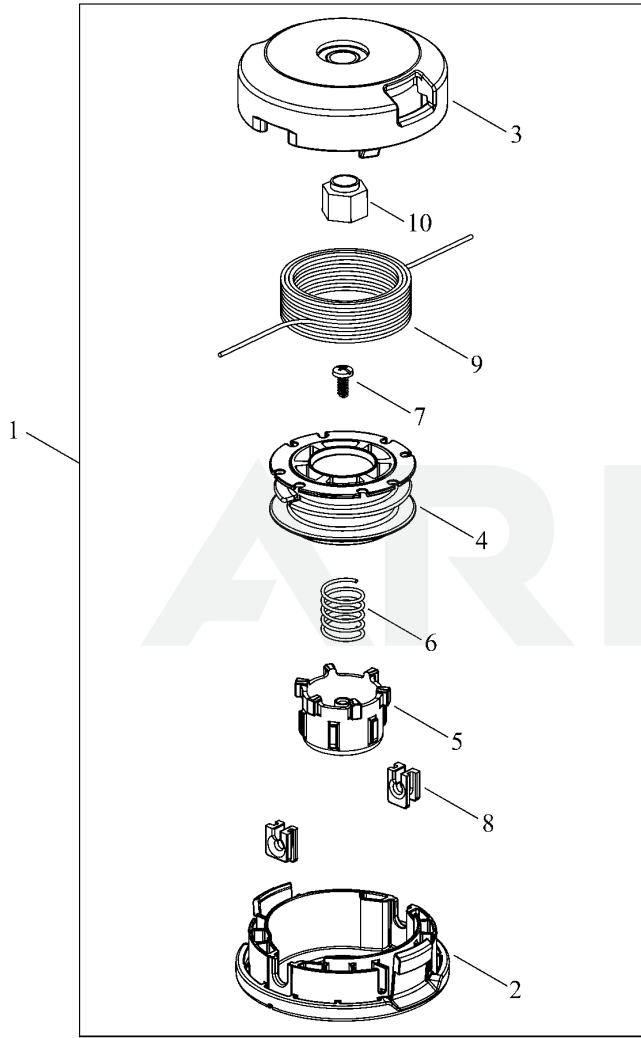

CARBURETOR

Rendered by ARI Network Services, Inc.

CARBURETOR

Ref Number	Part Number	Part Description	Context Notes	Quantity
1	A021-003881	CARBURETOR,DIAPHRAGM		1
2	P005-000010	STRAINER		1
3	125337-08260	VALVE, INLET NEEDLE		1
4	125338-13930	PIN, METERING ARM		1
5	P005-002430	SPRING, MET. LEVER		1
6	125323-08260	ARM, VALVE		1
7	125339-42030	SCREW		1
8	P005-000100	SCREW,THROTTLEADJUST		1
9	125344-13931	SCREW		3
10	P005-001240	POST		1
11	P005-000190	E-RING		1
12	P005-002230	DIAPHRAGM ,METERING		1
13	P005-000200	GASKET, METERING		1
14	125342-52130	COVER, DIAPHRAGM		1
15	125344-52130	SCREW		3
16	P005-000510	DIAPHRAGM, PUMP		1
17	P005-000520	GASKET, PUMP		1
18	P005-001890	BASE, ASY PRIMER		1
19	P005-003110	PUMP, PRIMER		1
20	P005-000250	RETAINER		1
21	P005-001900	SCREW		4
22	P005-000270	SCREW		1
23	P005-000280	O-RING		1
24	P005-001000	ROLLER, GUIDE		1
25	P005-001250	RETAINER,PLUG BALL		1
26	P005-001260	SCREW,MAINN MIXTURE		1
27	P005-001270	PLUG, AJUST SCREW		1
28	A259-000010	CAP,LIMITER		1

NYLON LINE CUTTER

Rendered by ARI Network Services, Inc.

NYLON LINE CUTTER

Ref Number	Part Number	Part Description	Context Notes	Quantity
1	X047-000430	CUTTER,ASM LINE		1
2	P022-025530	CASE		1
3	P022-025540	COVER		1
4	P022-025550	REEL		1
5	P022-025560	BUTTON		1
6	P022-025570	RETURN SPRING		1
7	P022-025580	SET SCREW		1
8	P022-025590	CORD GUIDE		2
9	P022-025600	NYLON CORD		1
10	P022-025610	SHAFT		1