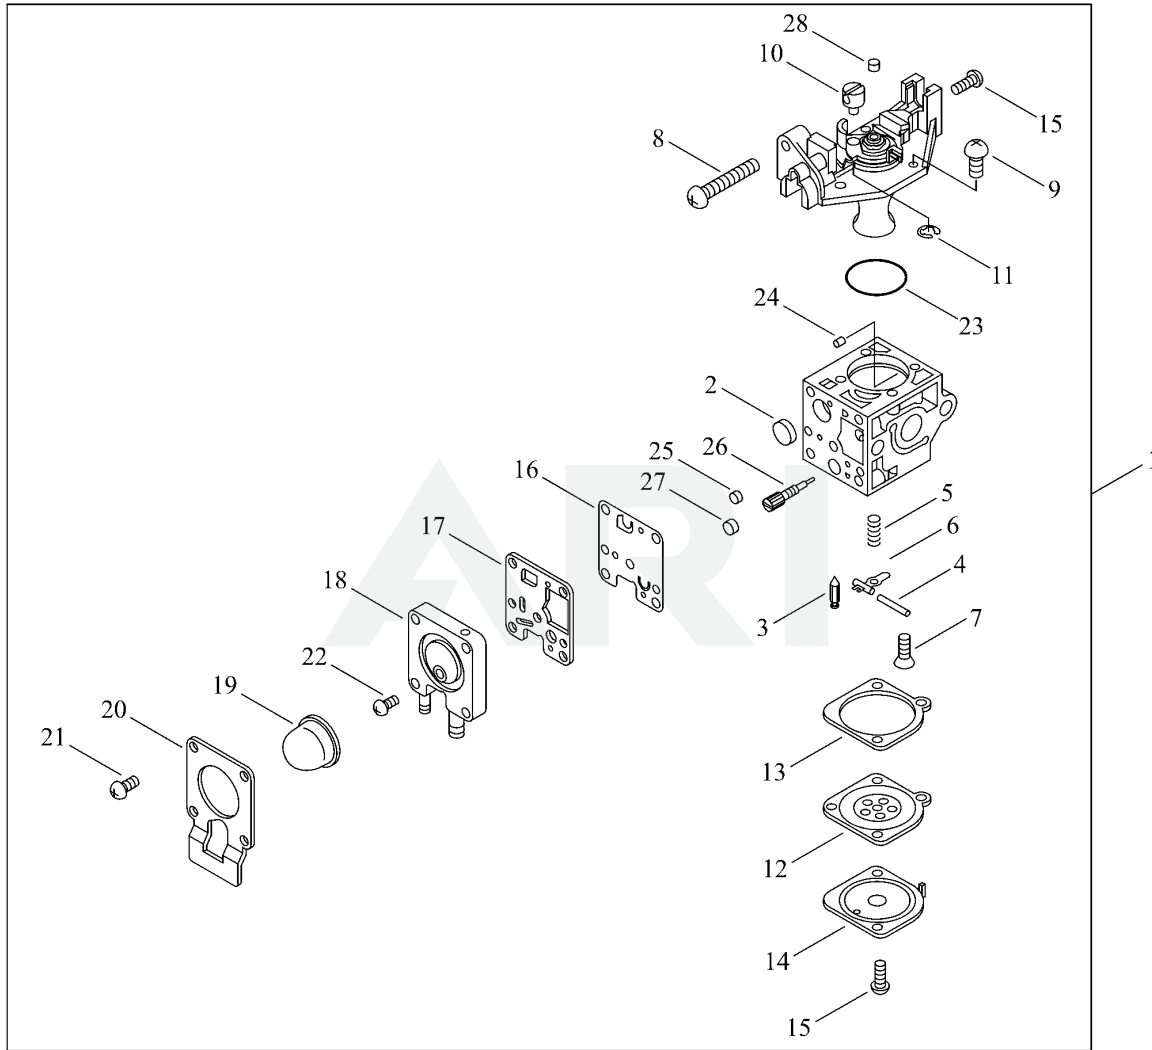

CARBURETOR

Rendered by ARI Network Services, Inc.

CARBURETOR

Ref Number	Part Number	Part Description	Context Notes	Quantity
1	A021-003881	CARBURETOR,DIAPHRAGM		1
2	P005-000010	STRAINER		1
3	125337-08260	VALVE, INLET NEEDLE		1
4	125338-13930	PIN, METERING ARM		1
5	P005-002430	SPRING, MET. LEVER		1
6	125323-08260	ARM, VALVE		1
7	125339-42030	SCREW		1
8	P005-000100	SCREW,THROTTLEADJUST		1
9	125344-13931	SCREW		3
10	P005-001240	POST		1
11	P005-000190	E-RING		1
12	P005-002230	DIAPHRAGM ,METERING		1
13	P005-000200	GASKET, METERING		1
14	125342-52130	COVER, DIAPHRAGM		1
15	125344-52130	SCREW		3
16	P005-000510	DIAPHRAGM, PUMP		1
17	P005-000520	GASKET, PUMP		1
18	P005-001890	BASE, ASY PRIMER		1
19	P005-003110	PUMP, PRIMER		1
20	P005-000250	RETAINER		1
21	P005-001900	SCREW		4
22	P005-000270	SCREW		1
23	P005-000280	O-RING		1
24	P005-001000	ROLLER, GUIDE		1
25	P005-001250	RETAINER,PLUG BALL		1
26	P005-001260	SCREW,MAINN MIXTURE		1
27	P005-001270	PLUG, AJUST SCREW		1
28	A259-000010	CAP,LIMITER		1