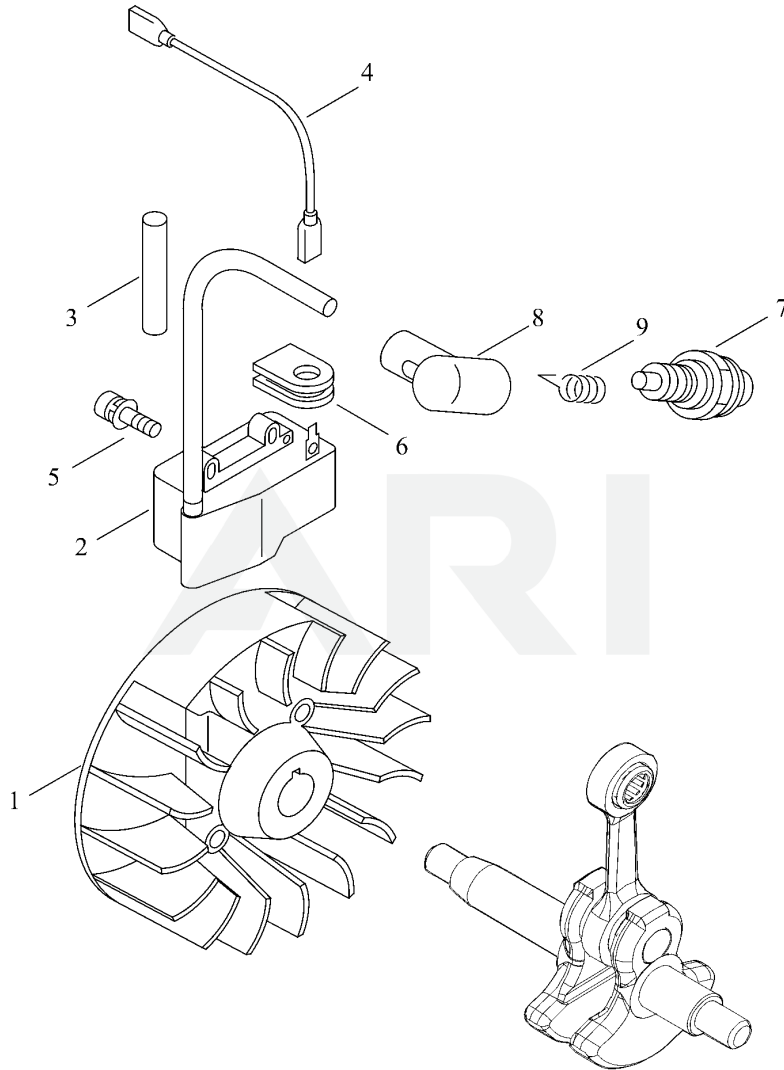

GEAR CASE, SHIELD

Rendered by ARI Network Services, Inc.

GEAR CASE, SHIELD

Ref Number	Part Number	Part Description	Context Notes	Quantity
1	P100-007610	CASE,GEAR ASY		1
2	900220-04006	SCREW		1
3	610300-42330	GEAR SET		1
4	610310-56832	SHAFT, P.T.O.		1
5	900812-06201	BEARING, BALL		1
6	94060-00626	BEARING, BALL		1
7	94060-06900	BEARING, BALL		1
8	94063-06900	BEARING, BALL		1
9	900702-00032	RETAINING RING		1
10	610444-56830	WASHER		1
11	900702-00022	RETAINING RING		1
12	900706-00010	RETAINING RING		1
13	91118-06025	BOLT HSH		1
14	V452-001310	SPRING,TORSION		1
15	610434-50031	BOLT 8* 8		1
16	900603-50008	WASHER		1
17	900242-05010	SCREW		1
18	P100-009780	FIXTURE, BLADE SET		1
19	610313-52132	FIXTURE,BLADE		1
20	610352-56830	PLATE, CUP		1
21	900720-00012	O-RING		1
22	P021-038570	SHIELD ASY, BLADE		1
23	900565-00005	NUT, SQUARE		1
24	91121-05025	BOLT HSH, FLANGE		1
25	900562-00005	NUT, LOCK		1
26	C552-000200	PLATE, SHIELD		1
27	91316-04010	SCREW		1
28	V203-001980	BOLT,5		4
29	P021-002625	SHIELD,BLADE(W/KNIFE		1

Ref Number	Part Number	Part Description	Context Notes	Quantity
30	C554-000001	KNIFE,CORD		1
31	91118-05018	BOLT HSH		1

MAGNETO

Rendered by ARI Network Services, Inc.

MAGNETO

Ref Number	Part Number	Part Description	Context Notes	Quantity
1	A409-000160	ROTOR,MAGNETO		1
2	A411-000141	COIL,IGNITION		1
3	V475-007300	TUBE		1
4	162010-52830	LEAD, GROUND		1
5	900162-04020	BOLT HSH		2
6	156112-40630	GROMMET		1
7	A425-000000	SPARKPLUG		1
8	159012-03433	CAP, SPARK PLUG		1
9	159011-03432	COIL, SPARK PLUG		1