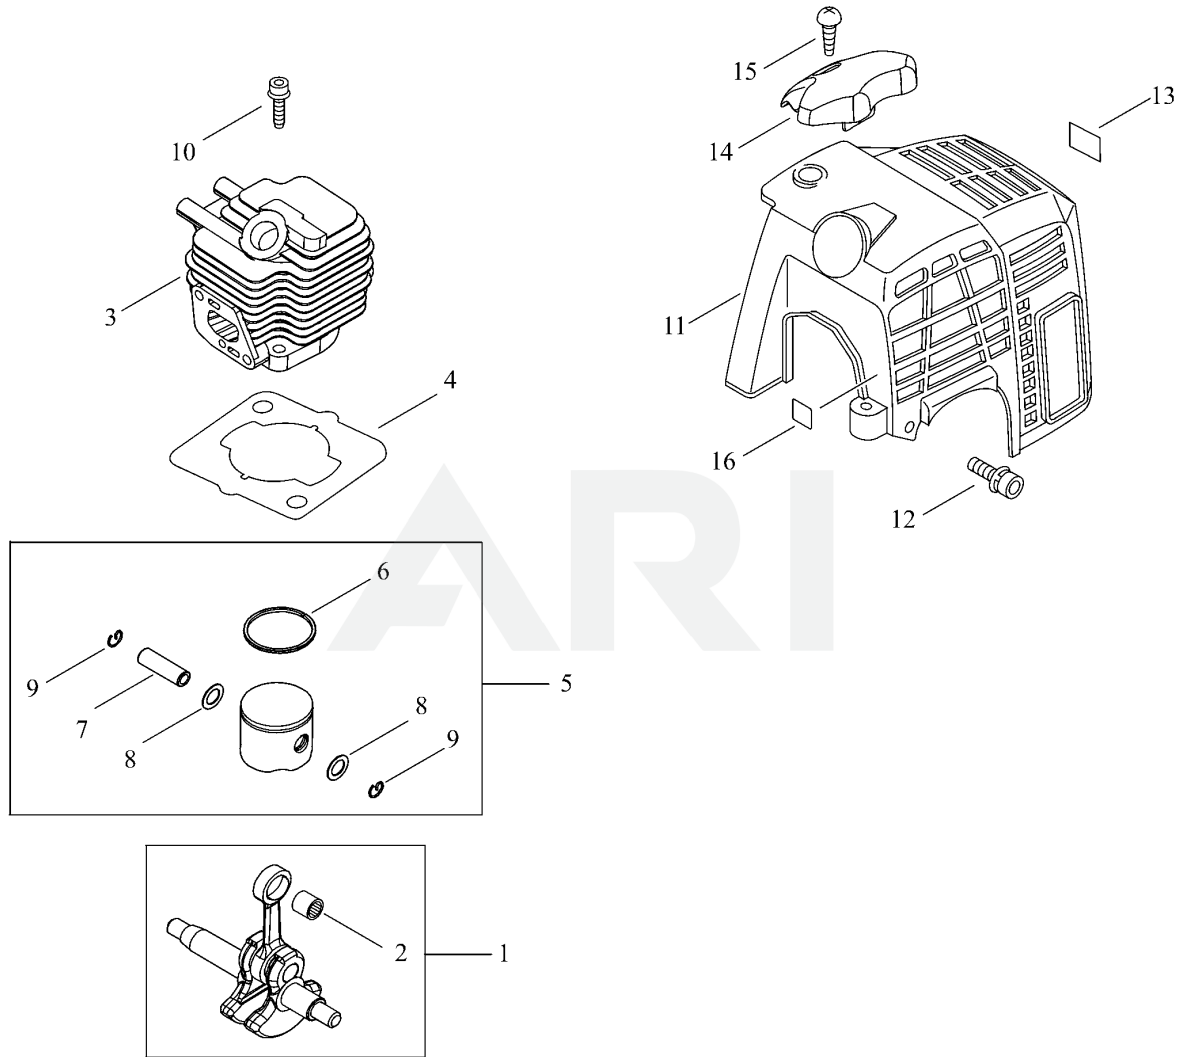

ACCESSORIES

Rendered by ARI Network Services, Inc.

ACCESSORIES

Ref Number	Part Number	Part Description	Context Notes	Quantity
1	301001-46731	HARNESS, SHOULDER		1
2	X047-000430	CUTTER,ASM LINE		1
4	X602-000080	TOOL,WRENCH		1
5	X605-000200	TOOL,L WRENCH		1
6	X606-000080	TOOL,BAR		1

CYLINDER, PISTON, CRANKSHAFT

Rendered by ARI Network Services, Inc.

CYLINDER, PISTON, CRANKSHAFT

Ref Number	Part Number	Part Description	Context Notes	Quantity
1	A011-001410	CRANKSHAFT,ASY		1
2	V553-000060	BEARING,NEEDLE 8		1
3	A130-002100	CYLINDER		1
4	101010-44332	GASKET, CYL. BASE		1
5	P021-007712	PISTON KIT		1
6	A101-000090	RING,PISTON		1
7	100013-11520	PIN, PISTON		1
8	100014-11520	SPACER, PISTON PIN		2
9	100015-04630	CIRCLIP, PISTON PIN		2
10	900162-05022	BOLT HSH		2
11	A160-000890	COVER,CYLINDER		1
12	V202-000090	BOLT,4		2
13	X505-002310	LABEL,CAUTION		1
14	A162-000130	GUARD, TOP		1
15	900253-05020	SCREW, TAPPING		1
16	X524-001901	LABEL		1