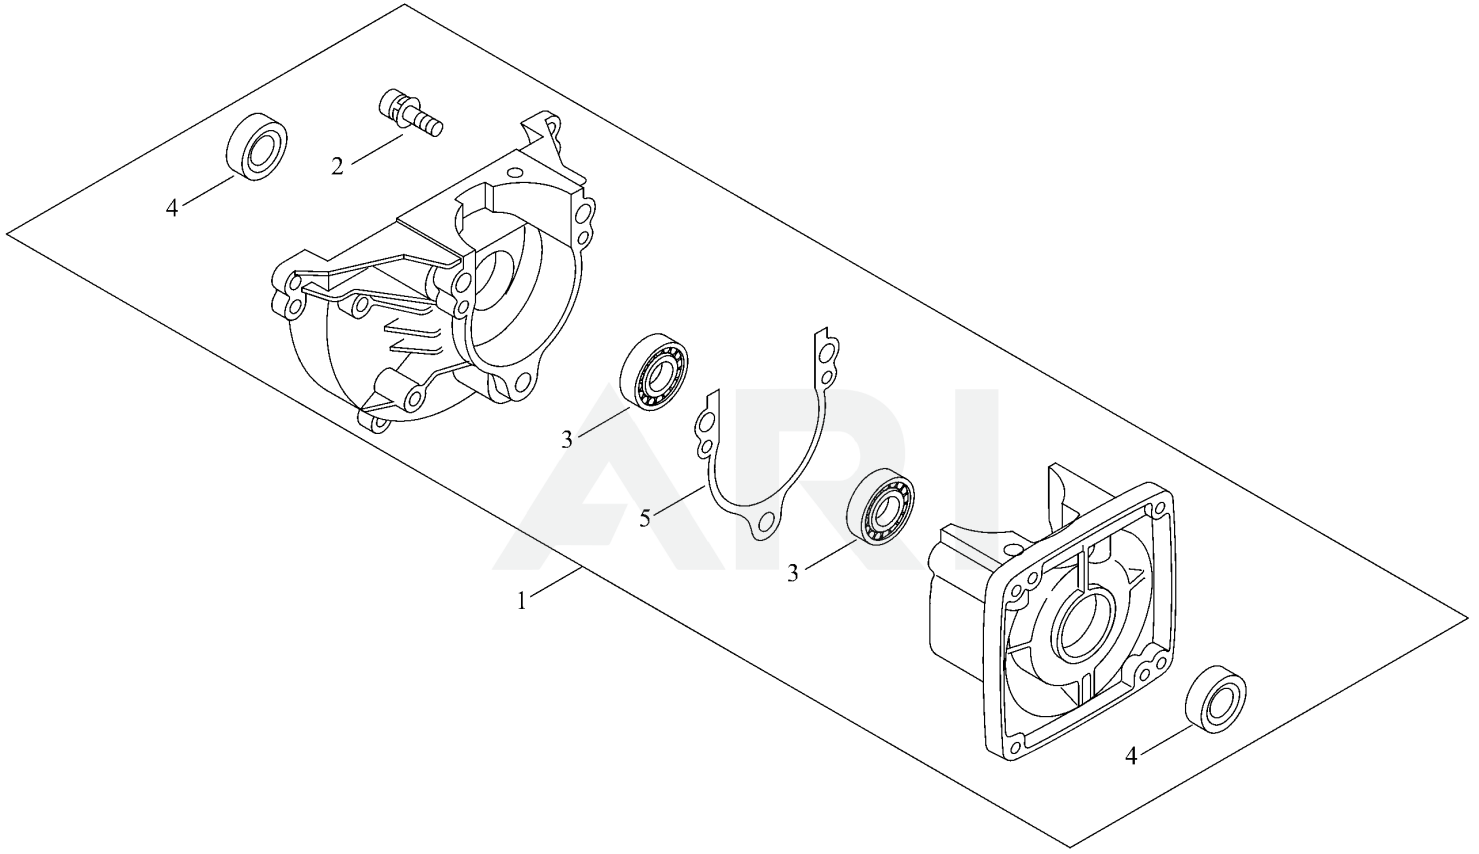

CRANKCASE

Rendered by ARI Network Services, Inc.

CRANKCASE

Ref Number	Part Number	Part Description	Context Notes	Quantity
1	P021-041670	CRANKCASE KIT		1
2	900162-05028	BOLT HSH		3
3	94095-36201	BEARING, BALL		2
4	100212-42031	OILSEAL		2
5	100242-42030	GASKET, CRANKCASE		1