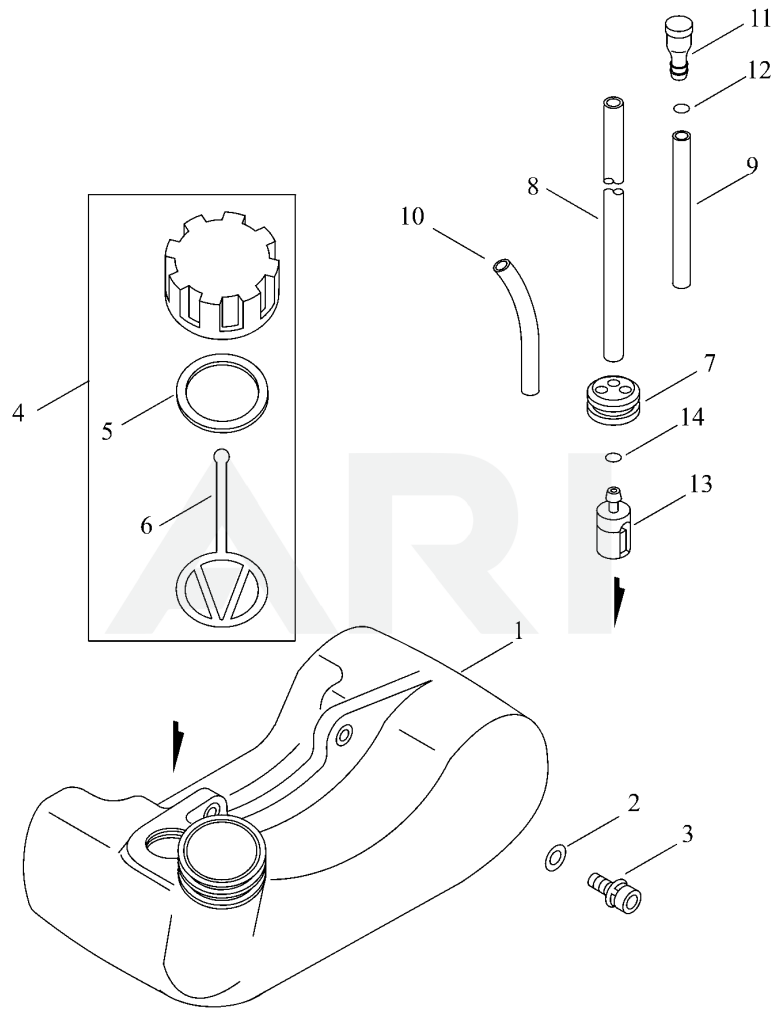

Ref Number	Part Number	Part Description	Context Notes	Quantity
30	C554-000001	KNIFE,CORD		1
31	91118-05018	BOLT HSH		1

MAGNETO

Rendered by ARI Network Services, Inc.

MAGNETO

Ref Number	Part Number	Part Description	Context Notes	Quantity
1	A409-000160	ROTOR,MAGNETO		1
2	A411-000141	COIL,IGNITION		1
3	V475-007300	TUBE		1
4	162010-52830	LEAD, GROUND		1
5	900162-04020	BOLT HSH		2
6	156112-40630	GROMMET		1
7	A425-000000	SPARKPLUG		1
8	159012-03433	CAP, SPARK PLUG		1
9	159011-03432	COIL, SPARK PLUG		1

CLUTCH

Rendered by ARI Network Services, Inc.

CLUTCH

Ref Number	Part Number	Part Description	Context Notes	Quantity
1	P100-007580	FAN COVER ASY		1
2	A172-002790	COVER,FAN		1
3	175005-44331	DRUM, CLUTCH		1
4	V376-000990	SPACER		1
5	175313-20430	RING, FELT		1
6	91363-04016	SCREW		3
7	X547-002310	LABEL,ECHO		1
8	A575-000110	FIXTURE,MAIN PIPE		1
9	660316-55630	CLIP		1
10	V315-000030	WASHER,CIRCULAR 30		1
11	91118-05028	BOLT HSH		1
12	175000-56831	CLUTCH ASSEMBLY		1

FUEL TANK

Rendered by ARI Network Services, Inc.

FUEL TANK

Ref Number	Part Number	Part Description	Context Notes	Quantity
1	A350-000480	TANK, FUEL		1
2	900603-00005	WASHER		2
3	91118-05020	BOLT HSH		2
4	P021-012211	CAP,FUEL ASY		1
5	V107-000190	GASKET,FUEL CAP		1
6	A365-000060	CONNECTOR,CAP		1
7	132115-46730	GROMMET, FUEL		1
8	V471-001191	PIPE		1
9	V471-001201	PIPE		1
10	132012-56030	PIPE		1
11	A356-000031	VALVE,CHECK		1
12	V490-001240	CLIP		1
13	A369-000480	STRAINER, FUEL		1
14	V490-001240	CLIP		1