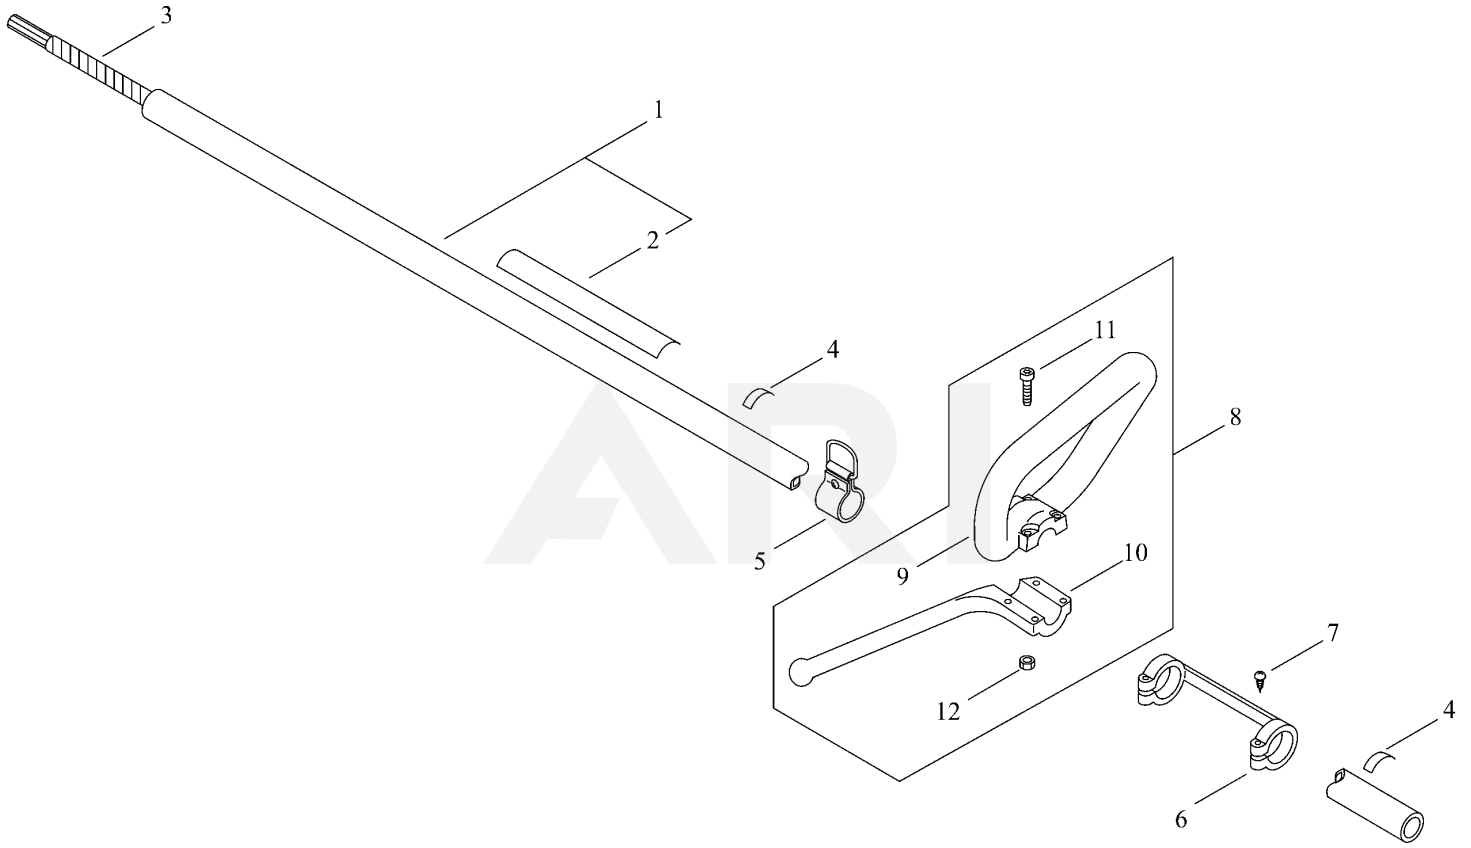

RECOIL STARTER, PULLY

Rendered by ARI Network Services, Inc.

RECOIL STARTER, PULLY

Ref Number	Part Number	Part Description	Context Notes	Quantity
1	A051-001411	STARTER,RECOIL ASY		1
2	P022-037150	STARTER CASE		1
3	P022-045770	GUIDE, ROPE		1
4	A506-000500	REEL, ROPE		1
5	A525-000020	CAM PLATE		1
6	P022-008270	SPRING,DAMPER		1
7	P022-019680	SPRING, SPIRAL		1
8	177236-61830	SCREW		1
9	P022-025730	ROPE, STARTER		1
10	P022-036700	GRIP, STARTER		1
11	A052-000180	PULLEY,ASM STARTER		1
12	P022-002100	E-RING		2
13	P022-006510	SPRING, RETURN		2
14	P022-006850	PAWL, STARTER		2
15	V202-000090	BOLT,4		2
16	X502-000890	LABEL,ECHO		1

MAIN PIPE, HANDLE

Rendered by ARI Network Services, Inc.

MAIN PIPE, HANDLE

Ref Number	Part Number	Part Description	Context Notes	Quantity
1	P021-039930	PIPE,MAIN		1
2	890617-43130	LABEL,CAUTION		1
3	610013-44730	SHAFT, FLEXIBLE		1
4	890152-04930	LABEL, CAUTION		2
5	C063-000040	HOOK,LIFTING		1
6	610280-54131	COLLAR		1
7	900253-04025	SCREW, TAPPING		2
8	P021-041500	FRONT HANDLE ASY		1
9	351214-40830	HANDLE, FRONT		1
10	351643-51730	BRACET, HANDLE		1
11	900242-05035	SCREW		4
12	900500-00005	NUT		4

Ref Number	Part Number	Part Description	Context Notes	Quantity
30	C554-000001	KNIFE,CORD		1
31	91118-05018	BOLT HSH		1

MAGNETO

Rendered by ARI Network Services, Inc.

MAGNETO

Ref Number	Part Number	Part Description	Context Notes	Quantity
1	A409-000160	ROTOR,MAGNETO		1
2	A411-000141	COIL,IGNITION		1
3	V475-007300	TUBE		1
4	162010-52830	LEAD, GROUND		1
5	900162-04020	BOLT HSH		2
6	156112-40630	GROMMET		1
7	A425-000000	SPARKPLUG		1
8	159012-03433	CAP, SPARK PLUG		1
9	159011-03432	COIL, SPARK PLUG		1