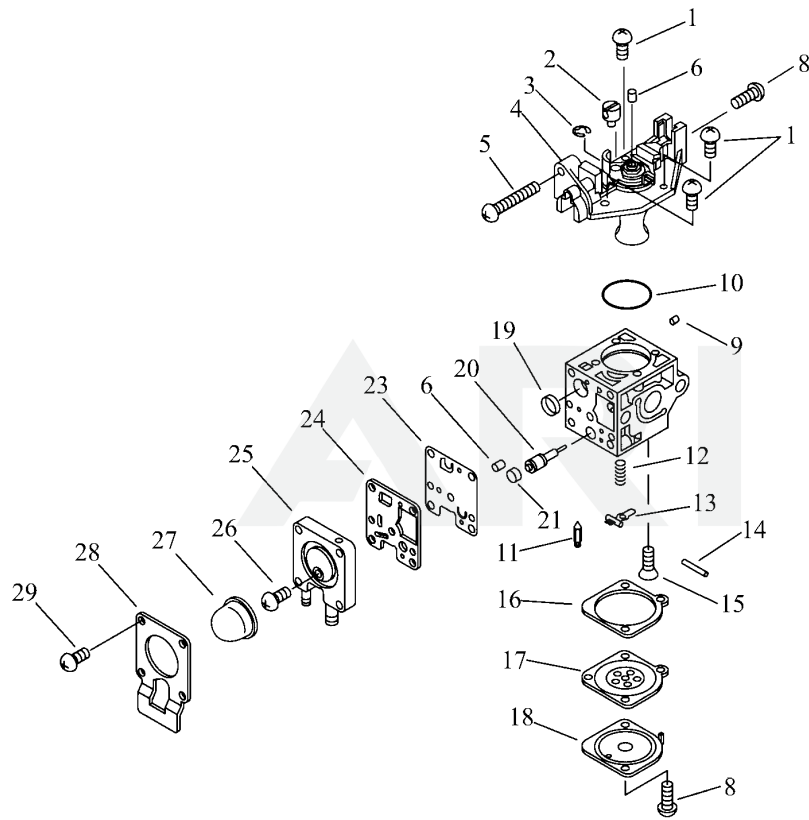

RECOIL STARTER

Rendered by ARI Network Services, Inc.

RECOIL STARTER

Ref Number	Part Number	Part Description	Context Notes	Quantity
1	A052-000180	PULLEY,ASM STARTER	PULLEY,ASM STARTER	1
2	P022-002100	E-RING	E-RING	2
3	P022-006510	SPRING, RETURN	SPRING, RETURN	2
4	P022-006850	PAWL, STARTER	PAWL, STARTER	2
5	A051-001410	STARTER,RECOIL ASY	STARTER,RECOIL ASY	1
6	177236-61830	SCREW	SCREW	1
7	P022-008280	PLATE, CAM(TI12-511)	PLATE, CAM(TI12-511)	1
8	P022-008270	SPRING,DAMPER	SPRING,DAMPER	1
9	P022-008260	ROPE	ROPE	1
10	P022-006830	DRUM	DRUM	1
11	177220-42030	SPRING, REWIND	SPRING, REWIND	1
12	P022-023170	GRIP, STARTER	GRIP, STARTER	1
13	177228-27030	GRIP, STARTER	GRIP, STARTER	1
14	177227-42030	GUIDE, ROPE	GUIDE, ROPE	1
15	V202-000090	BOLT,4	BOLT,4	2
16	X502-000330	LABEL,ECHO	LABEL,ECHO	1

CARBURETOR

Rendered by ARI Network Services, Inc.

CARBURETOR

Ref Number	Part Number	Part Description	Context Notes	Quantity
	A021-001690	CARBURETOR,DIAPHRAGM	CARBURETOR,DIAPHRAGM	1
1	125344-13931	SCREW	SCREW	3
2	P005-001240	POST	POST	1
3	P005-000190	E-RING	E-RING	1
4	P005-002050	COVER ASY, ROTOR	COVER ASY, ROTOR	1
5	P005-000100	SCREW,THROTTLEADJUST	SCREW,THROTTLEADJUST	1
6	P005-001270	PLUG, AJUST SCREW	PLUG, H AJUST SCREW	2
8	125344-52130	SCREW	SCREW	3
9	P005-001000	ROLLER, GUIDE	ROLLER, GUIDE	1
10	P005-000280	O-RING	O-RING	1
11	125337-08260	VALVE, INLET NEEDLE	VALVE, INLET NEEDLE	1
12	P005-000940	SPRING, METER. LEVER	SPRING, METER. LEVER	1
13	125323-08260	ARM, VALVE	ARM, VALVE	1
14	125338-13930	PIN, METERING ARM	PIN, METERING ARM	1
15	125339-42030	SCREW	SCREW	1
16	P005-000200	GASKET, METERING	GASKET, METERING	1
17	P005-001780	DIAPHRAGM	DIAPHRAGM	1
18	125342-52130	COVER, DIAPHRAGM	COVER, DIAPHRAGM	1
19	P005-000010	STRAINER	STRAINER	1