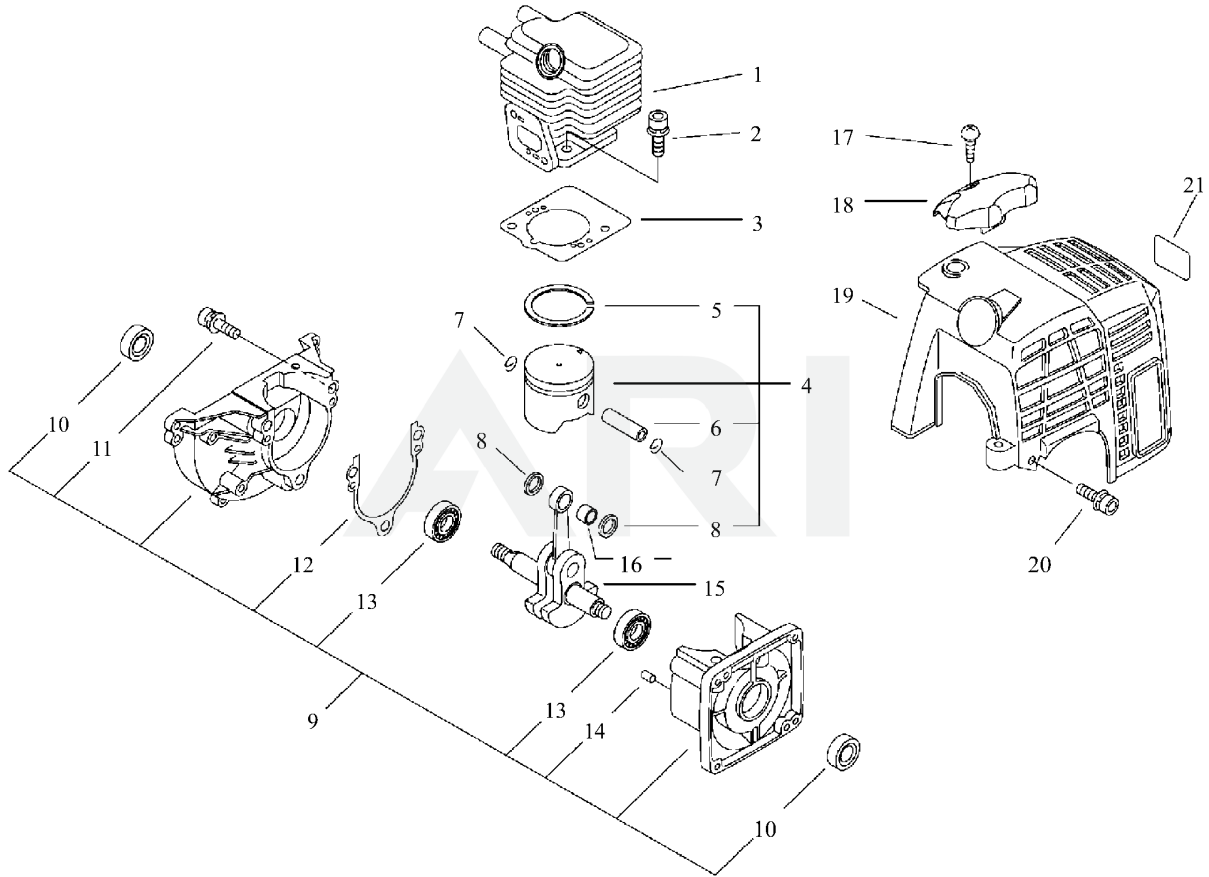

Cylinder, Crankcase, Piston

Rendered by ARI Network Services, Inc.

Cylinder, Crankcase, Piston

Ref Number	Part Number	Part Description	Context Notes	Quantity
1	A130-000540	CYLINDER	CYLINDER	1
2	900162-05022	BOLT HSH	BOLT, H.S. 5*22	2
3	V100-000160	GASKET,CYL	GASKET,CYL	1
4	P021-007712	PISTON KIT	PISTON KIT	1
5	A101-000090	RING,PISTON	RING,PISTON	1
6	100013-11520	PIN, PISTON	PIN, PISTON	1
7	100015-04630	CIRCLIP, PISTON PIN	CIRCLIP, PISTON PIN	2
8	100014-11520	SPACER, PISTON PIN	SPACER, PISTON PIN	2
9	100204-52133	CRANKCASE KIT	CRANKCASE KIT	1
10	100212-42031	OILSEAL	OILSEAL	2
11	900162-05028	BOLT HSH	BOLT, H.S. 5*28	3
12	100242-42030	GASKET, CRANKCASE	GASKET, CRANKCASE	1
13	94035-36201	BEARING, BALL	BEARING BALL	2
14	100215-03930	PIN, DOWEL	PIN, DOWEL	2
15	A011-000101	CRANKSHAFT,ASM	CRANKSHAFT,ASM	1
16	V553-000060	BEARING,NEEDLE 8	BEARING,NEEDLE 8	1
17	900253-05020	SCREW, TAPPING	SCREW 5*20	1
18	A162-000130	GUARD, TOP	GUARD, TOP	1
19	A160-000890	COVER, CYLINDER	COVER, CYLINDER	1
20	V202-000090	BOLT, 4	BOLT, 4	2
21	X505-002310	LABEL, CAUTION	LABEL, CAUTION	1