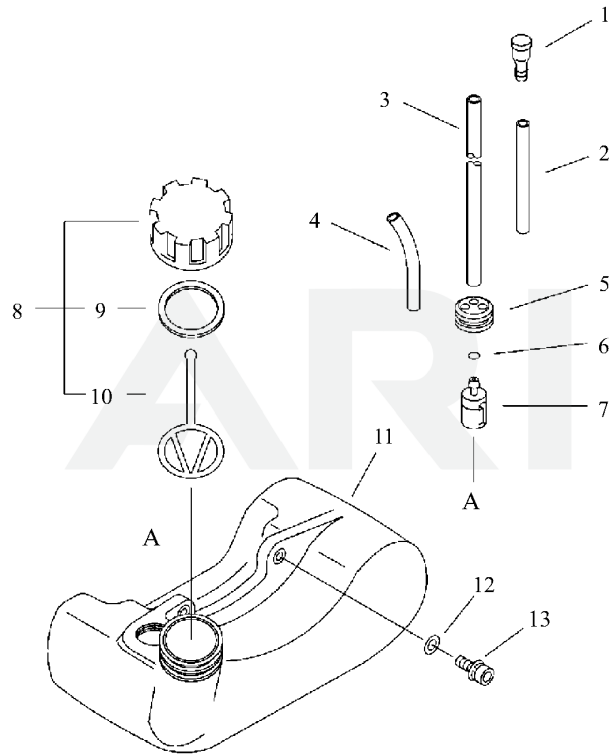

FUEL TANK

Rendered by ARI Network Services, Inc.

FUEL TANK

Ref Number	Part Number	Part Description	Context Notes	Quantity
1	A356-000030	VALVE,CHECK	VALVE,CHECK	1
2	V471-001200	PIPE	PIPE	1
3	V471-001190	PIPE	PIPE	1
4	132012-56030	PIPE	PIPE	1
5	132115-46730	GROMMET, FUEL	GROMMET, FUEL	1
6	132013-09820	CLIP	CLIP	1
7	131205-07320	STRAINER, FUEL	STRAINER, FUEL	1
8	P021-012210	CAP,FUEL ASY	CAP,FUEL ASY	1
9	131016-55830	GASKET, FUEL CAP	GASKET, FUEL CAP	1
10	A365-000060	CONNECTOR,CAP	CONNECTOR,CAP	1
11	A350-000480	TANK, FUEL	TANK, FUEL	1
12	900603-00005	WASHER	WASHER 5	2
13	91118-05020	BOLT HSH	BOLT	2