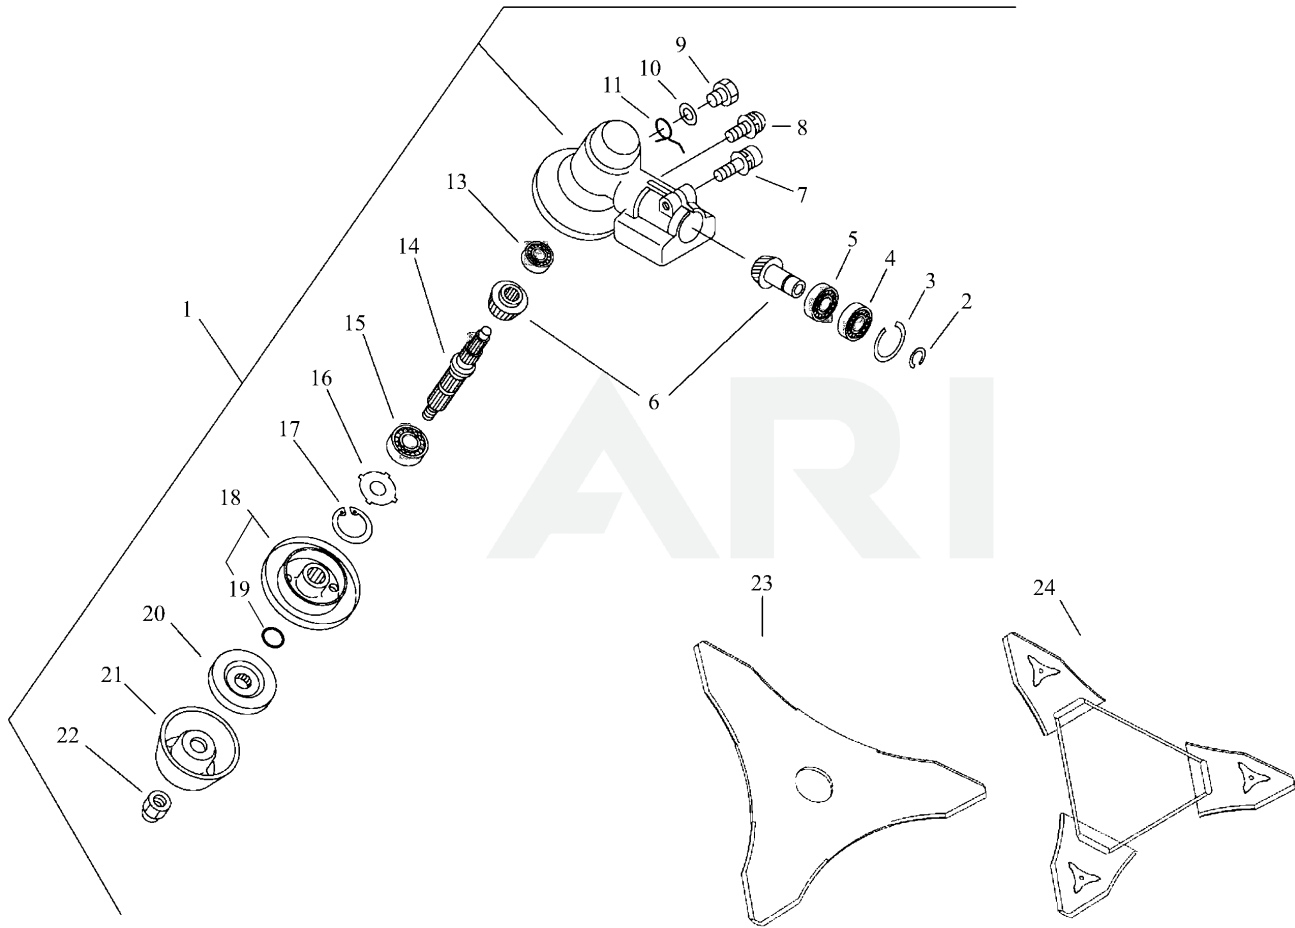

GEAR CASE, CUTTER

Rendered by ARI Network Services, Inc.

GEAR CASE, CUTTER

Ref Number	Part Number	Part Description	Context Notes	Quantity
1	P021-005784	HOUSING ASY,GEAR	HOUSING ASY,GEAR	1
1	P021-005785	HOUSING ASY,GEAR	HOUSING ASY,GEAR	1
2	900706-00010	RETAINING RING	CIRCLIP 10	1
3	900702-00022	RETAINING RING	CIRCLIP 22	1
4	900858-06900	BEARING, BALL	BEARING, BALL 6900Z	1
5	900855-06900	BEARING, BALL	BEARING, BALL 6900	1
6	610300-42330	GEAR SET	GEAR SET	1
7	91118-06025	BOLT HSH	BOLT	1
8	900242-05010	SCREW	SCREW 5*10	1
9	610434-50031	BOLT 8* 8	BOLT 8* 8	1
10	900603-50008	WASHER	WASHER	1
11	610473-52131	SPRING	SPRING	1
13	900810-00626	BEARING, BALL	BEARING, BALL 626	1
14	610310-56831	SHAFT, P.T.O.	SHAFT, P.T.O.	1
15	900812-06201	BEARING, BALL	BEARING, BALL 6201	1
16	610444-56830	WASHER	WASHER	1
17	900702-00032	RETAINING RING	CIRCLIP 32	1
18	610313-52932	FIXTURE, BLADE	FIXTURE, BLADE	1
19	900720-00012	O-RING	O-RING 12	1
20	610314-52130	PLATE, ADAPTER (L)	PLATE, ADAPTER (L)	1
21	699229-56830	PLATE, COVER	PLATE, COVER	1
22	610320-52130	NUT 10	NUT 10	1
23	P021-014310	SAW, BUSH CUTTER	SAW, BUSH CUTTER	1
24	X495-000270	SCABBARD, BLADE	SCABBARD, BLADE	1
24	X495-000280	SCABBARD, BLADE	SCABBARD, BLADE	1