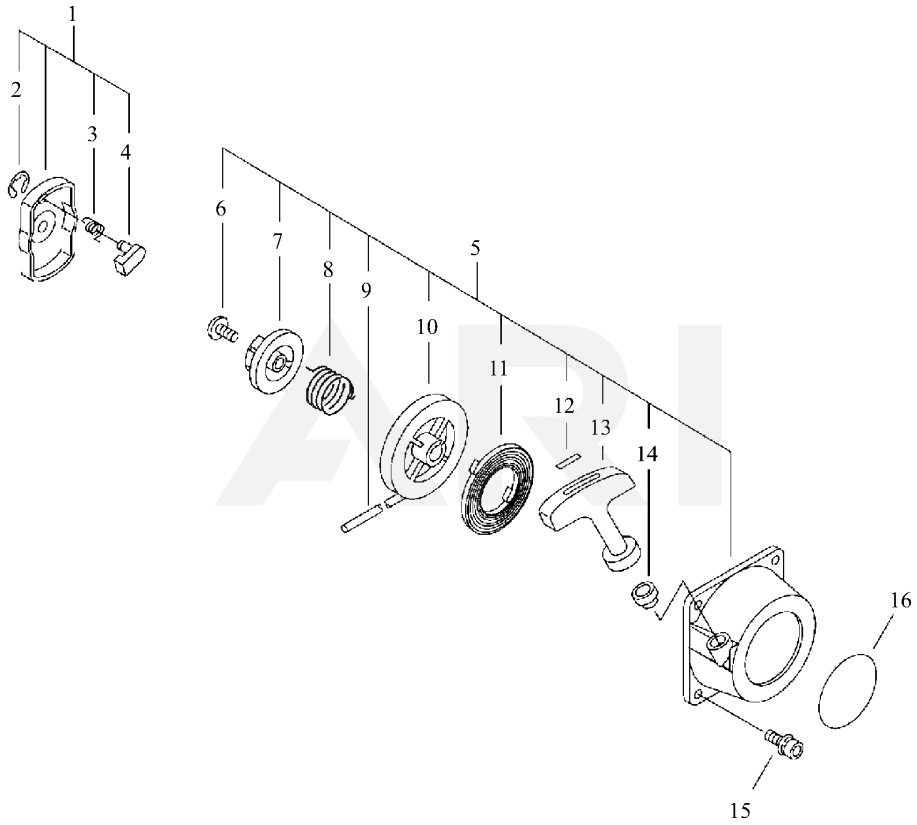

RECOIL STARTER

Rendered by ARI Network Services, Inc.

RECOIL STARTER

Ref Number	Part Number	Part Description	Context Notes	Quantity
1	A052-000180	PULLEY,ASM STARTER	PULLEY,ASM STARTER	1
2	P022-002100	E-RING	E-RING	2
3	P022-006510	SPRING, RETURN	SPRING, RETURN	2
4	P022-006850	PAWL, STARTER	PAWL, STARTER	2
5	A051-001410	STARTER,RECOIL ASY	STARTER,RECOIL ASY	1
6	177236-61830	SCREW	SCREW	1
7	P022-008280	PLATE, CAM(TI12-511)	PLATE, CAM(TI12-511)	1
8	P022-008270	SPRING,DAMPER	SPRING,DAMPER	1
9	P022-008260	ROPE	ROPE	1
10	P022-006830	DRUM	DRUM	1
11	177220-42030	SPRING, REWIND	SPRING, REWIND	1
12	P022-023170	GRIP, STARTER	GRIP, STARTER	1
13	177228-27030	GRIP, STARTER	GRIP, STARTER	1
14	177227-42030	GUIDE, ROPE	GUIDE, ROPE	1
15	V202-000090	BOLT,4	BOLT,4	2
16	X502-000330	LABEL,ECHO	LABEL,ECHO	1