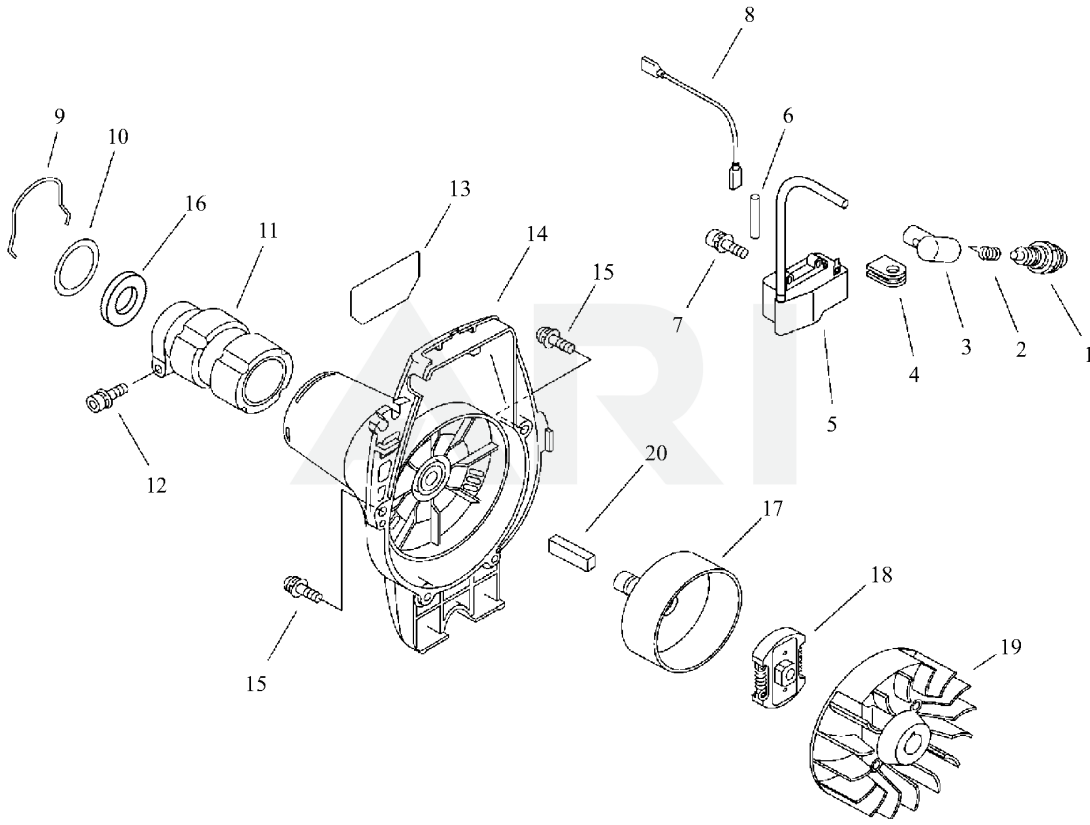

MAGNETO, CLUTCH

Rendered by ARI Network Services, Inc.

MAGNETO, CLUTCH

Ref Number	Part Number	Part Description	Context Notes	Quantity
1	A425-000000	SPARKPLUG	SPARKPLUG	1
2	159011-03432	COIL, SPARK PLUG	COIL, SPARK PLUG	1
3	159012-03433	CAP, SPARK PLUG	CAP, SPARK PLUG	1
4	156112-40630	GROMMET	GROMMET	1
5	A411-000140	COIL,IGNITION	COIL,IGNITION	1
6	V475-003960	TUBE	TUBE	1
7	900162-04020	BOLT HSH	BOLT, H.S. 4*20	2
8	162010-52830	LEAD, GROUND	LEAD, GROUND	1
9	660316-55630	CLIP	CLIP	1
10	V315-000030	WASHER,CIRCULAR 30	WASHER,CIRCULAR 30	1
11	A575-000110	FIXTURE,MAIN PIPE	FIXTURE,MAIN PIPE	1
12	91118-05028	BOLT HSH	BOLT	1
13	X547-000530	LABEL,ECHO	LABEL,ECHO	1
14	A172-000320	COVER,FAN	COVER,FAN	1
15	91363-04016	SCREW	SCREW	3
16	175313-20430	RING, FELT	RING, FELT	1
17	175005-44331	DRUM, CLUTCH	DRUM, CLUTCH	1
18	175000-56831	CLUTCH ASSEMBLY	CLUTCH ASSEMBLY	1
19	A409-000210	ROTOR,MAGNETO	ROTOR,MAGNETO	1
20	V376-000990	SPACER	SPACER	1