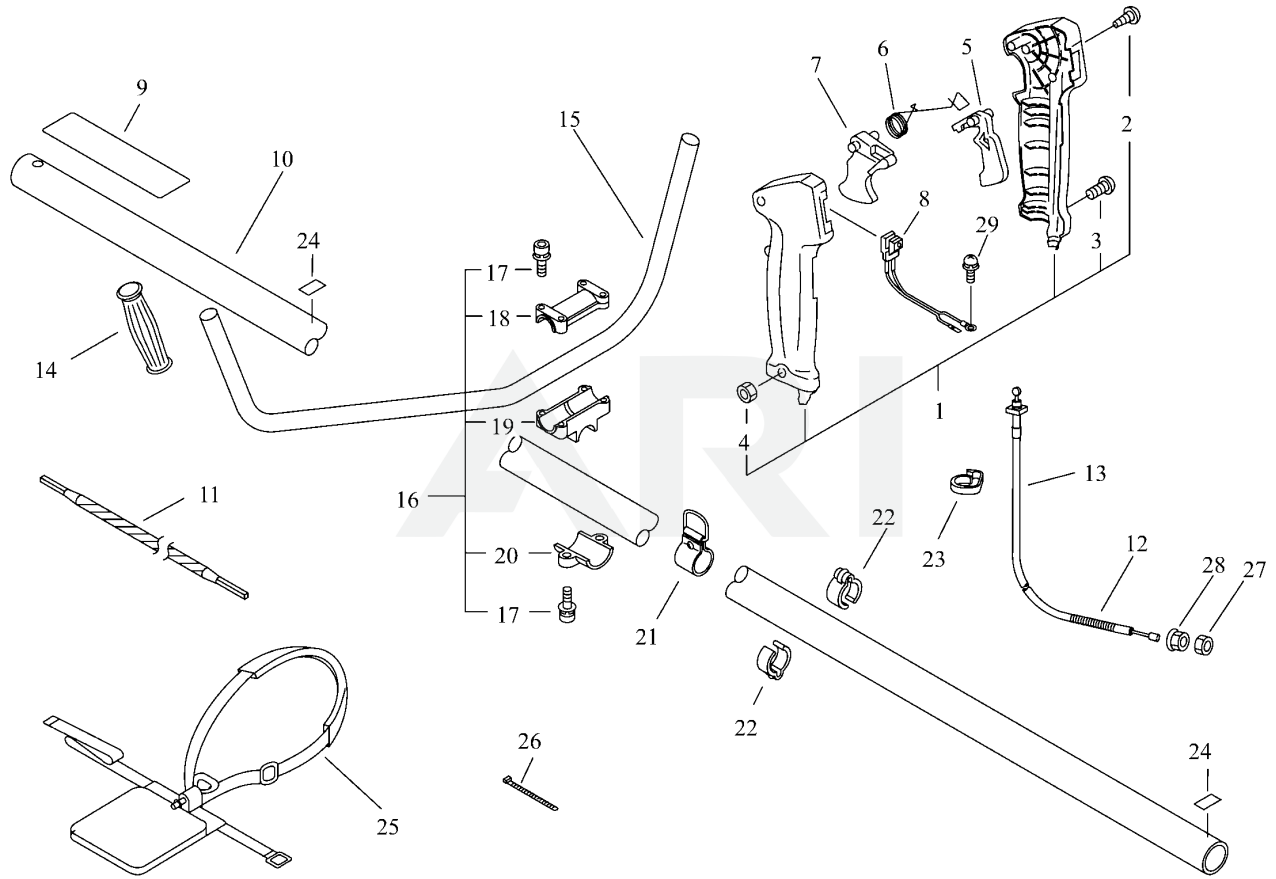

SRM-220ES_U_37_37019813

TABLE OF CONTENTS

MAIN PIPE	3
MAGNETO, CLUTCH	6
GEAR CASE, CUTTER	8
Air Cleaner, Carburetor, Muffler	10
RECOIL STARTER	13
FUEL TANK	15
CARBURETOR	17
Cylinder, Crankcase, Piston	20
SHIELD	22

MAIN PIPE

Rendered by ARI Network Services, Inc.

MAIN PIPE

Ref Number	Part Number	Part Description	Context Notes	Quantity
1	351102-47530	GRIP ASSY, F-HANDLE	GRIP ASSY, F-HANDLE	1
2	900246-03025	SCREW, TAPPING	SCREW 3*25	4
3	900220-05030	SCREW	SCREW 5*30	1
4	900500-00005	NUT	NUT 5	1
5	178012-05960	LOCKOUT, THROTTLE	LOCKOUT, THROTTLE	1
6	178013-35631	SPRING, THR. LOCK	SPRING, THR. LOCK	1
7	178010-05960	CONTROL, THROTTLE	CONTROL, THROTTLE	1
8	A440-000880	SWITCH, ON OFF	SWITCH, ON OFF	1
9	890617-43130	LABEL,CAUTION	LABEL,CAUTION	1
10	610206-44730	HOUSING ASSY, D.SHFT	HOUSING ASSY, D.SHFT	1
11	610013-44730	SHAFT, FLEXIBLE	SHAFT, FLEXIBLE	1
12	V475-001500	TUBE	TUBE	1
13	V430-002300	CABLE,BOWDEN	CABLE,BOWDEN	1
14	351311-02330	GRIP, HANDLE	GRIP, HANDLE	1
15	C400-000211	HANDLE,FRONT	HANDLE,FRONT	1
16	351301-22333	BRACKET ASY, HANDLE	BRACKET ASY, HANDLE	1
17	91118-05025	BOLT HSH	BOLT	6
18	351313-22332	BRACKET, HANDLE (U)	BRACKET, HANDLE (U)	1
19	351312-22331	BRACKET, HANDLE (C)	BRACKET, HANDLE (C)	1
20	351314-22332	BRACKET, HANDLE (L)	BRACKET, HANDLE (L)	1
21	301200-46830	HOOK, LIFTING	HOOK, LIFTING	1

Ref Number	Part Number	Part Description	Context Notes	Quantity
22	224924-52130	CLIP	CLIP	2
23	159112-09961	CLIP	CLIP	1
24	890152-04930	LABEL, CAUTION	LABEL, CAUTION	2
25	301001-44731	HARNESS, SHOULDER	HARNESS, SHOULDER	1
26	178121-08550	BAND	BAND	2
27	900502-00006	NUT	NUT 6 (3N)	1
28	900518-00006	NUT, FLANGE	NUT, FLANGE	1
29	91363-04016	SCREW	SCREW	1

Ref Number	Part Number	Part Description	Context Notes	Quantity
22	V150-000371	PLATE,EYE	PLATE,EYE	1
23	91121-04008	BOLT HSH, FLANGE	BOLT, FLANGE	1
24	V104-000500	GASKET,EXHAUST	GASKET,EXHAUST	1
27	A021-001690	CARBURETOR,DIAPHRAGM	CARBURETOR,DIAPHRAGM	1