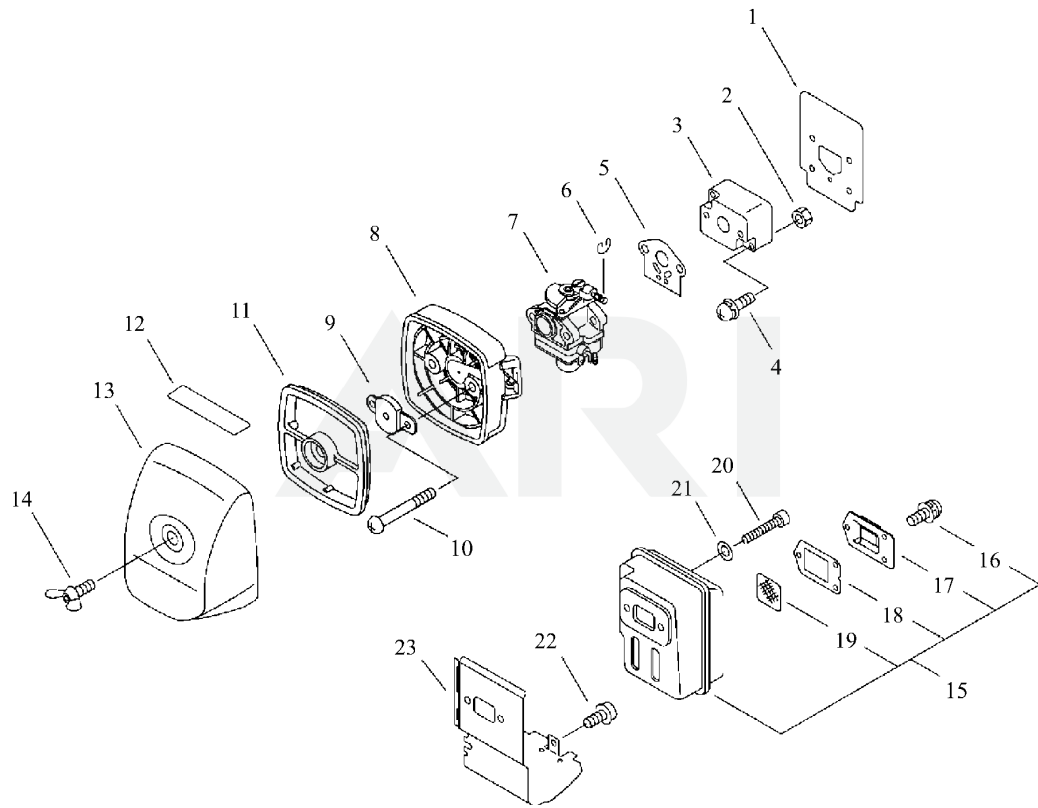

Air Cleaner, Carburetor, Muffler

Rendered by ARI Network Services, Inc.

Air Cleaner, Carburetor, Muffler

Ref Number	Part Number	Part Description	Context Notes	Quantity
1	130010-42032	GASKET,INTAKE	GASKET,INTAKE	1
2	900500-00005	NUT	NUT 5	2
3	130017-44330	INSULATOR	INSULATOR	1
4	900238-05020	SCREW	SCREW 5*20	2
5	130010-13410	GASKET, INTAKE	GASKET, INTAKE	1
6	100015-00120	CIRCLIP, PISTON PIN	CIRCLIP, PISTON PIN	1
7	A021-001460	CARBURETOR,DIAPHRAGM	CARBURETOR,DIAPHRAGM	1
8	P021-004480	CASE, AIR CLEANER	CASE, AIR CLEANER	1
9	129011-52730	PLATE, PREVENT	PLATE, PREVENT	1
10	900220-05065	SCREW	SCREW 5*65	2
11	130310-54130	FILTER, AIR	FILTER, AIR	1
12	890332-52730	LABEL, CHOKE	LABEL, CHOKE	1
13	130313-05863	LID, AIR CLEANER	LID, AIR CLEANER	1
14	210417-52730	BOLT, WING	BOLT, WING	1
15	P021-007420	MUFFLER ASY	MUFFLER ASY	1
16	900242-04010	SCREW	SCREW 4*10	3
17	A313-000580	GUIDE,EXH	GUIDE,EXH	1
18	145866-42031	GASKET, MUFFLER LID	GASKET, MUFFLER LID	1
19	145862-40630	SCREEN, MUFFLER	SCREEN, MUFFLER	1