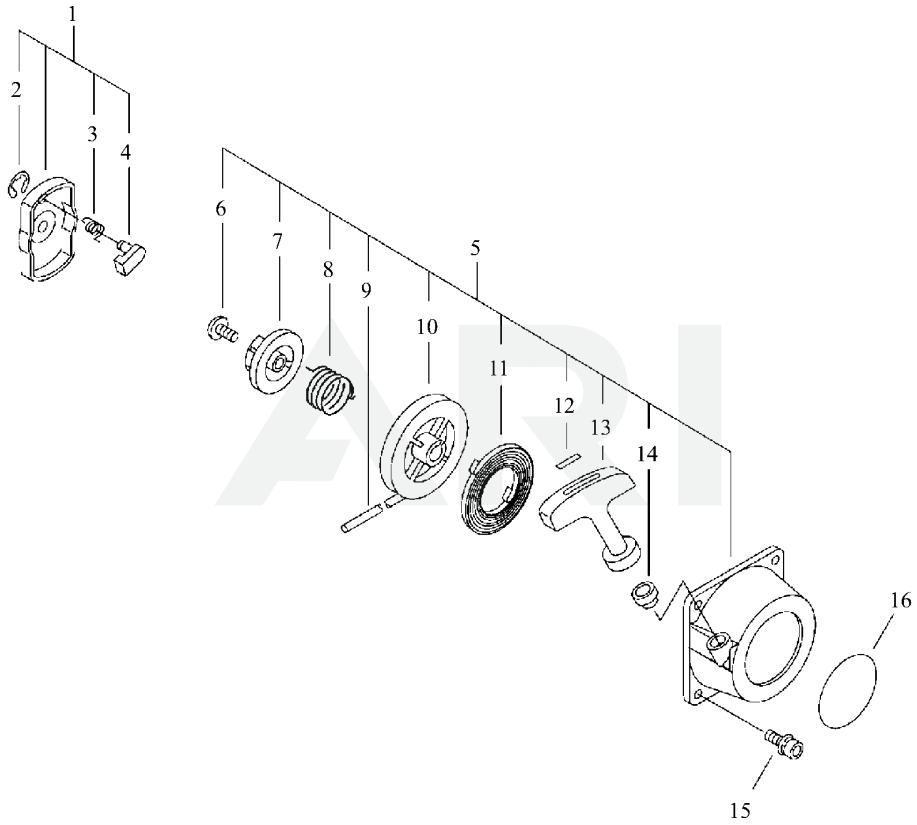

Starter

Rendered by ARI Network Services, Inc.

Starter

Ref Number	Part Number	Part Description	Context Notes	Quantity
1	A052-000180	PULLEY,ASM STARTER	PULLEY,ASM STARTER	1
2	P022-002100	E-RING	E-RING	2
3	P022-006510	SPRING, RETURN	SPRING, RETURN	2
4	P022-006850	PAWL, STARTER	PAWL, STARTER	2
5	A051-000740	STARTER,RECOIL	STARTER,RECOIL	1
6	177236-61830	SCREW	SCREW	1
7	P022-008280	PLATE, CAM(TI12-511)	PLATE, CAM(TI12-511)	1
8	P022-008270	SPRING,DAMPER	SPRING,DAMPER	1
9	P022-008260	ROPE	ROPE	1
10	P022-006830	DRUM	DRUM	1
11	177220-42030	SPRING, REWIND	SPRING, REWIND	1
12	177246-11120	CLIP, STARTER ROPE	CLIP, STARTER ROPE	1
13	177228-27030	GRIP, STARTER	GRIP, STARTER	1
14	177227-42030	GUIDE, ROPE	GUIDE, ROPE	1
15	V202-000090	BOLT,4	BOLT,4	2
16	X502-000330	LABEL,ECHO	LABEL,ECHO	1