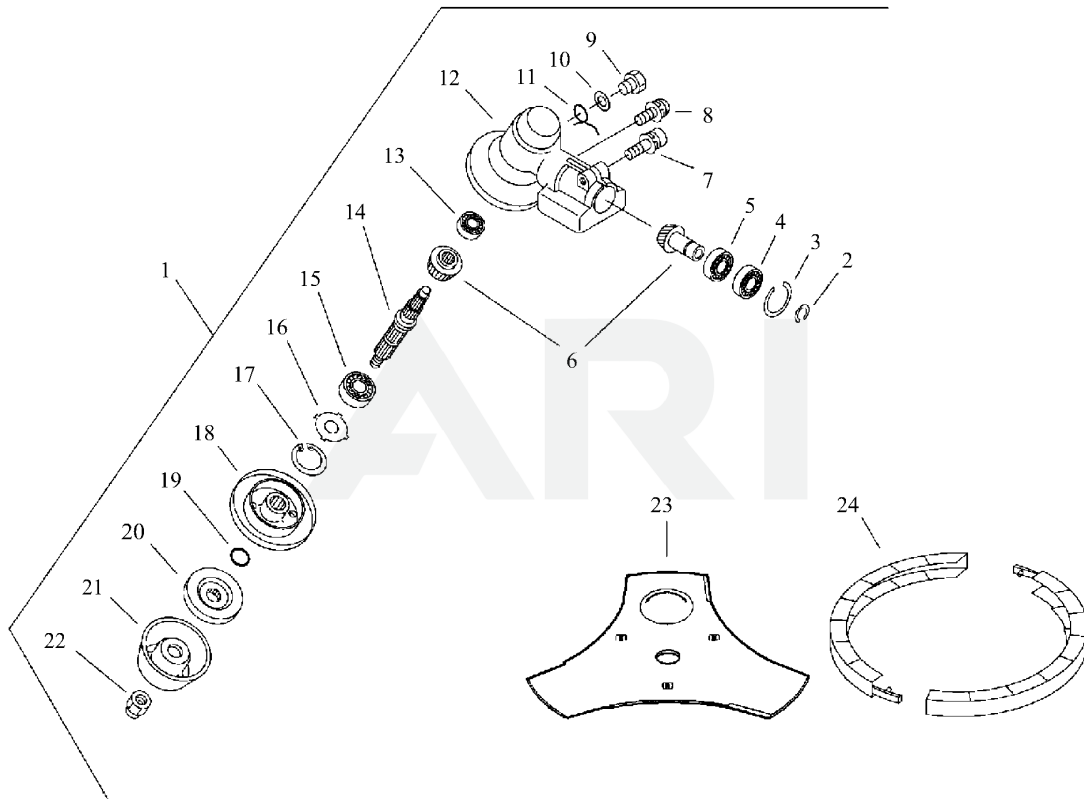

Gear Case, Blade

Rendered by ARI Network Services, Inc.

Gear Case, Blade

Ref Number	Part Number	Part Description	Context Notes	Quantity
1	P021-005782	HOUSING ASY,GEAR	HOUSING ASY,GEAR	1
2	900706-00010	RETAINING RING	CIRCLIP 10	1
3	900702-00022	RETAINING RING	CIRCLIP 22	1
4	900858-06900	BEARING, BALL	BEARING, BALL 6900Z	1
5	900855-06900	BEARING, BALL	BEARING, BALL 6900	1
6	610300-42330	GEAR SET	GEAR SET	1
7	91118-06025	BOLT HSH	BOLT	1
8	900242-05010	SCREW	SCREW 5*10	1
9	610434-50031	BOLT 8* 8	BOLT 8* 8	1
10	900603-50008	WASHER	WASHER	1
11	610473-52131	SPRING	SPRING	1
12	610410-52131	CASE, GEAR	CASE, GEAR	1
13	900810-00626	BEARING, BALL	BEARING, BALL 626	1
14	610310-56830	SHAFT, P.T.O.	SHAFT, P.T.O.	1
15	900812-06201	BEARING, BALL	BEARING, BALL 6201	1
16	610444-56830	WASHER	WASHER	1
17	900702-00032	RETAINING RING	CIRCLIP 32	1
18	C535-000001	FIXTURE,BLADE	FIXTURE,BLADE	1
19	900720-00012	O-RING	O-RING 12	1
20	610314-52130	PLATE, ADAPTER (L)	PLATE, ADAPTER (L)	1
21	699229-56830	PLATE, COVER	PLATE, COVER	1
22	610320-52130	NUT 10	NUT 10	1
23	X405-000011	SAW,BUSH CUTTER	SAW,BUSH CUTTER	1
24	P021-007470	SCABBARD,BLADE	SCABBARD,BLADE	1